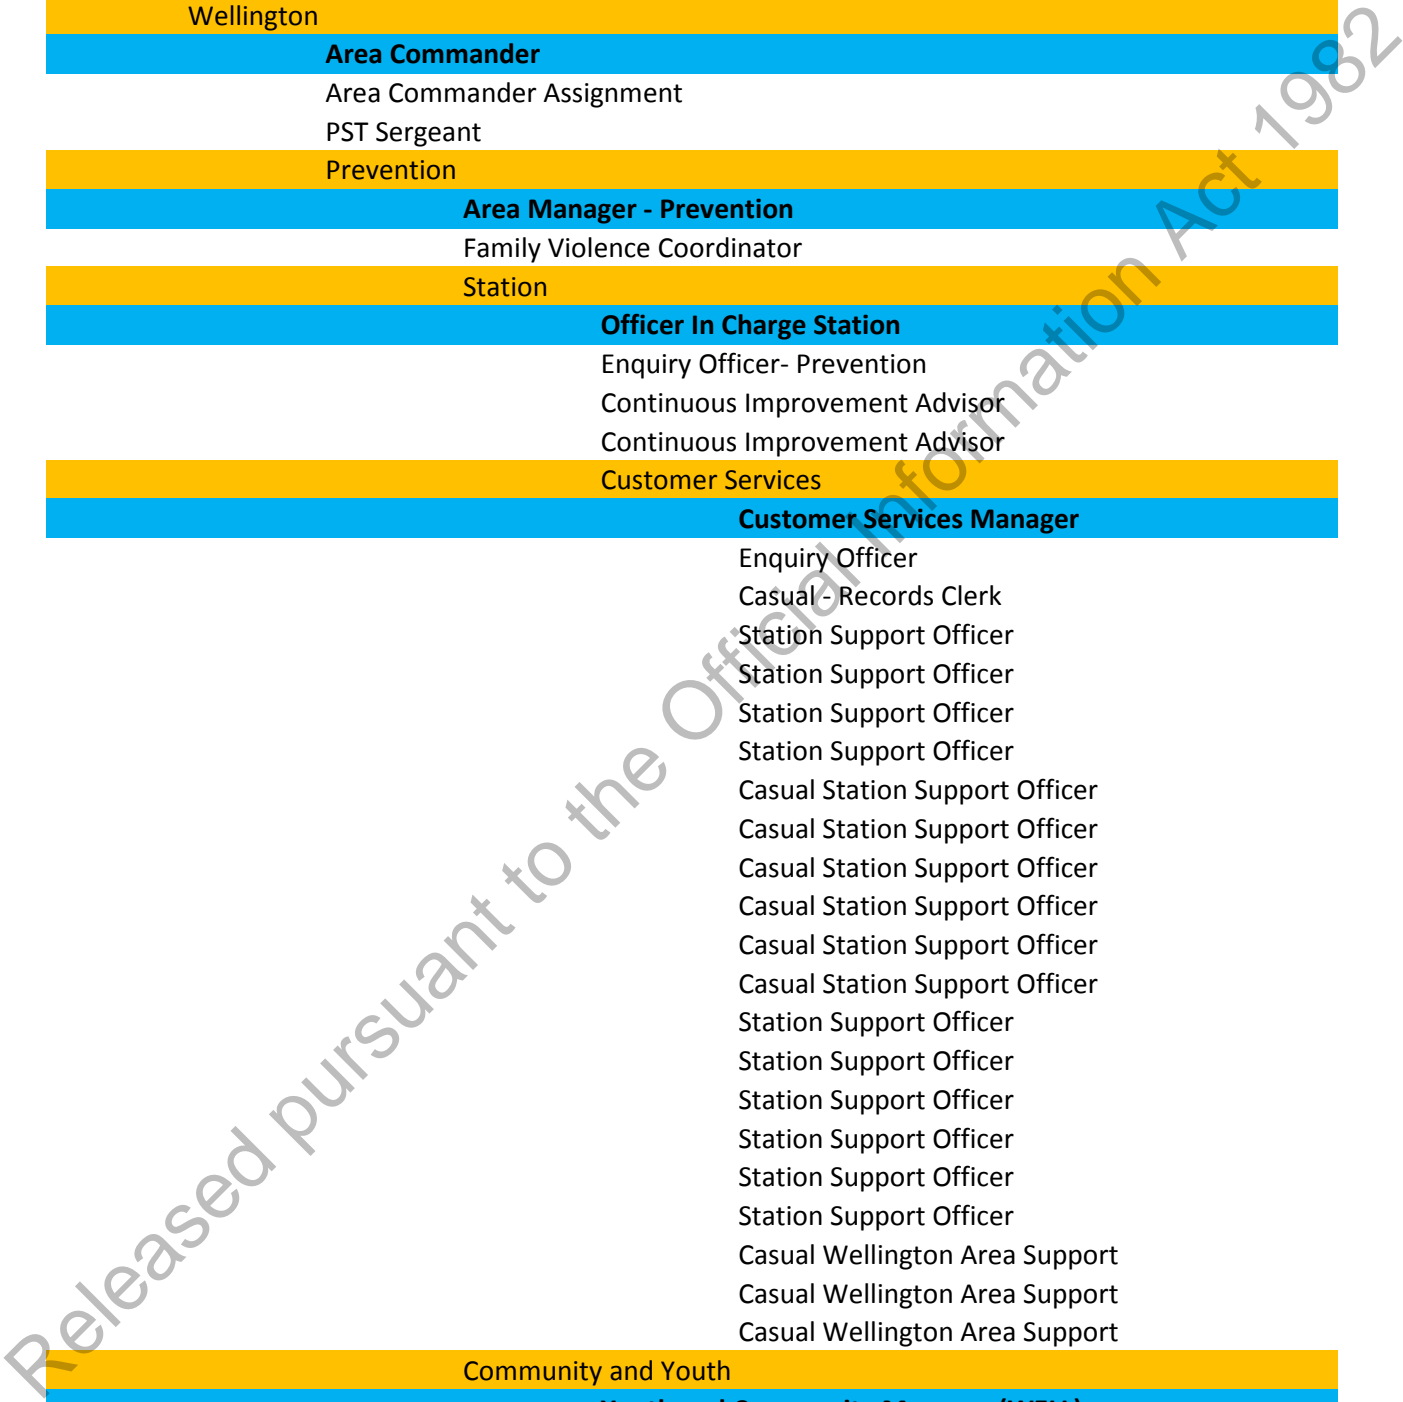

Community and Youth

Youth and Community Manager (WELL)

Sole Charge Constable
Sole Charge Constable

Family Violence

Family Violence Coordinator

Detective Family Violence
Family Violence Officer

Family Violence Officer
Family Safety Team Detective Constable
Family Safety Team Detective Constable