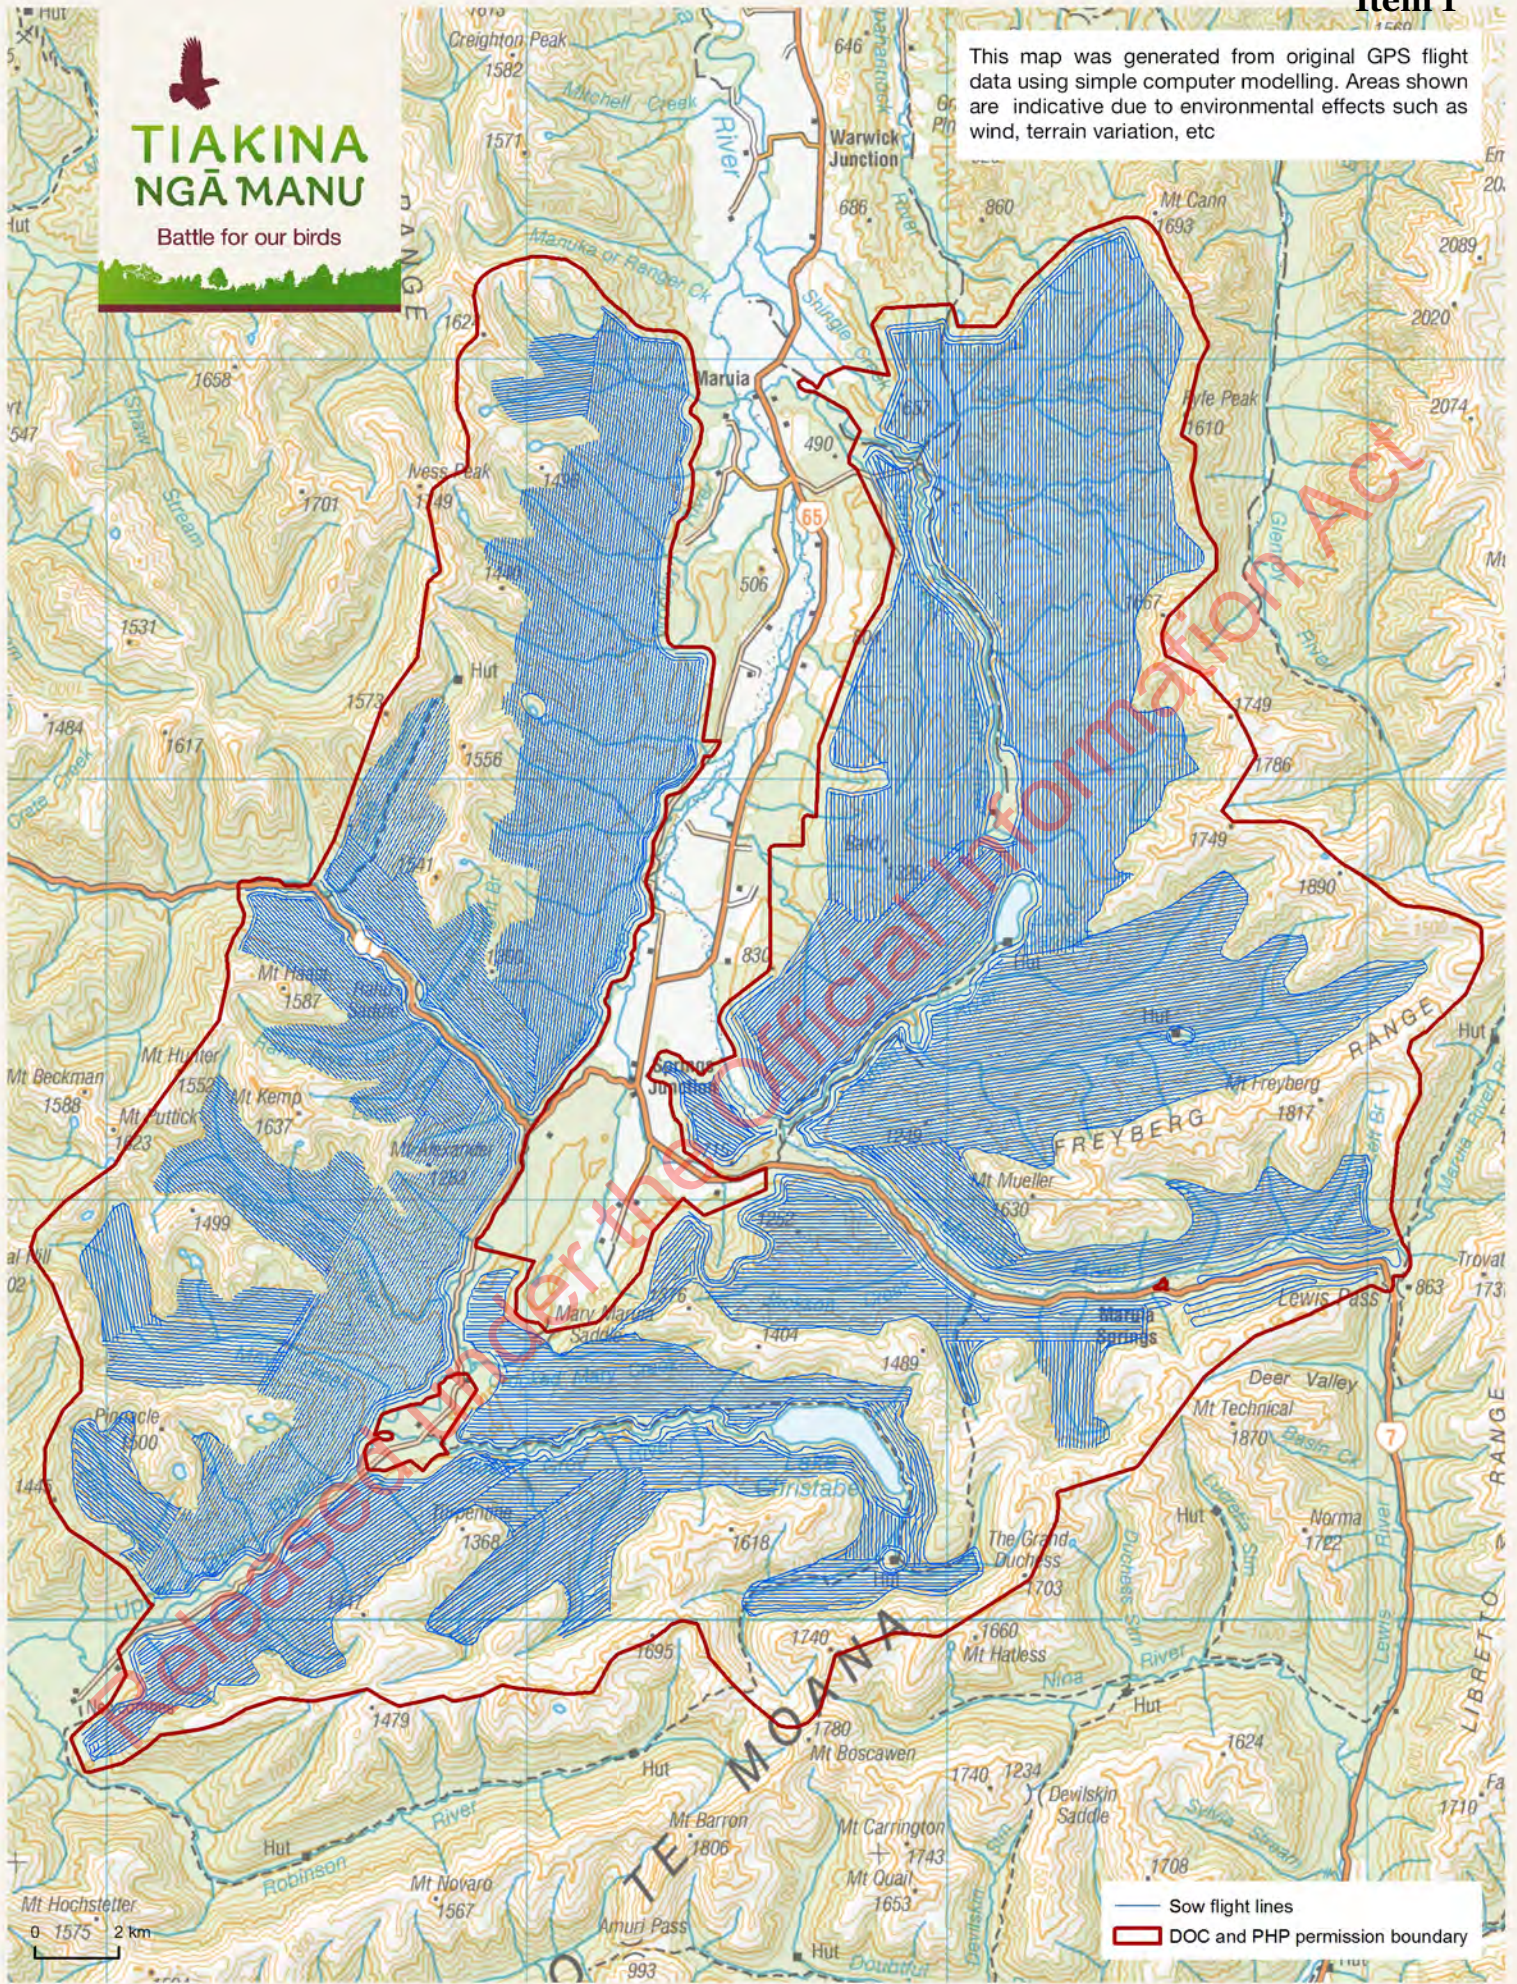

TIAKINA NGĀ MANU

Battle for our birds

This map was generated from original GPS flight data using simple computer modelling. Areas shown are indicative due to environmental effects such as wind, terrain variation, etc

— Sow flight lines
 — DOC and PHP permission boundary

Te Maruia - Toxic Sow Flight Lines

Aerial Predator Control 2019

Treatment date: 01-03/11/2019

NZGD 2000 New Zealand Transverse Mercator
 Not for publication nor navigation
 Crown Copyright Reserved
 1:28,000
 NZTopo, © Crown
 Produced by [redacted] on 29/11/2019

New Zealand Government

NZGD 2000 New Zealand Transverse Mercator
 Not for publication nor navigation
 Crown Copyright Reserved
 1:19,797
 NZTopo, © Crown
 Produced by [redacted] on 29/11/2019

Te Maruia Ground 1080 2019 Hand Laid Bait lines Lower Palmer Rd

Te Maruia Ground 1080 2019 Hand Laid Bait lines Lake Daniell Track

File path: Q:\GIS_Users\Greymouth\Data\Biodiversity\1080Aerial_Operations_Greymouth\TeMaruia_2019_20_BFOB\BFOB_2019_20.mxd

Department of
Conservation
Te Papa Atawhai
 New Zealand Government