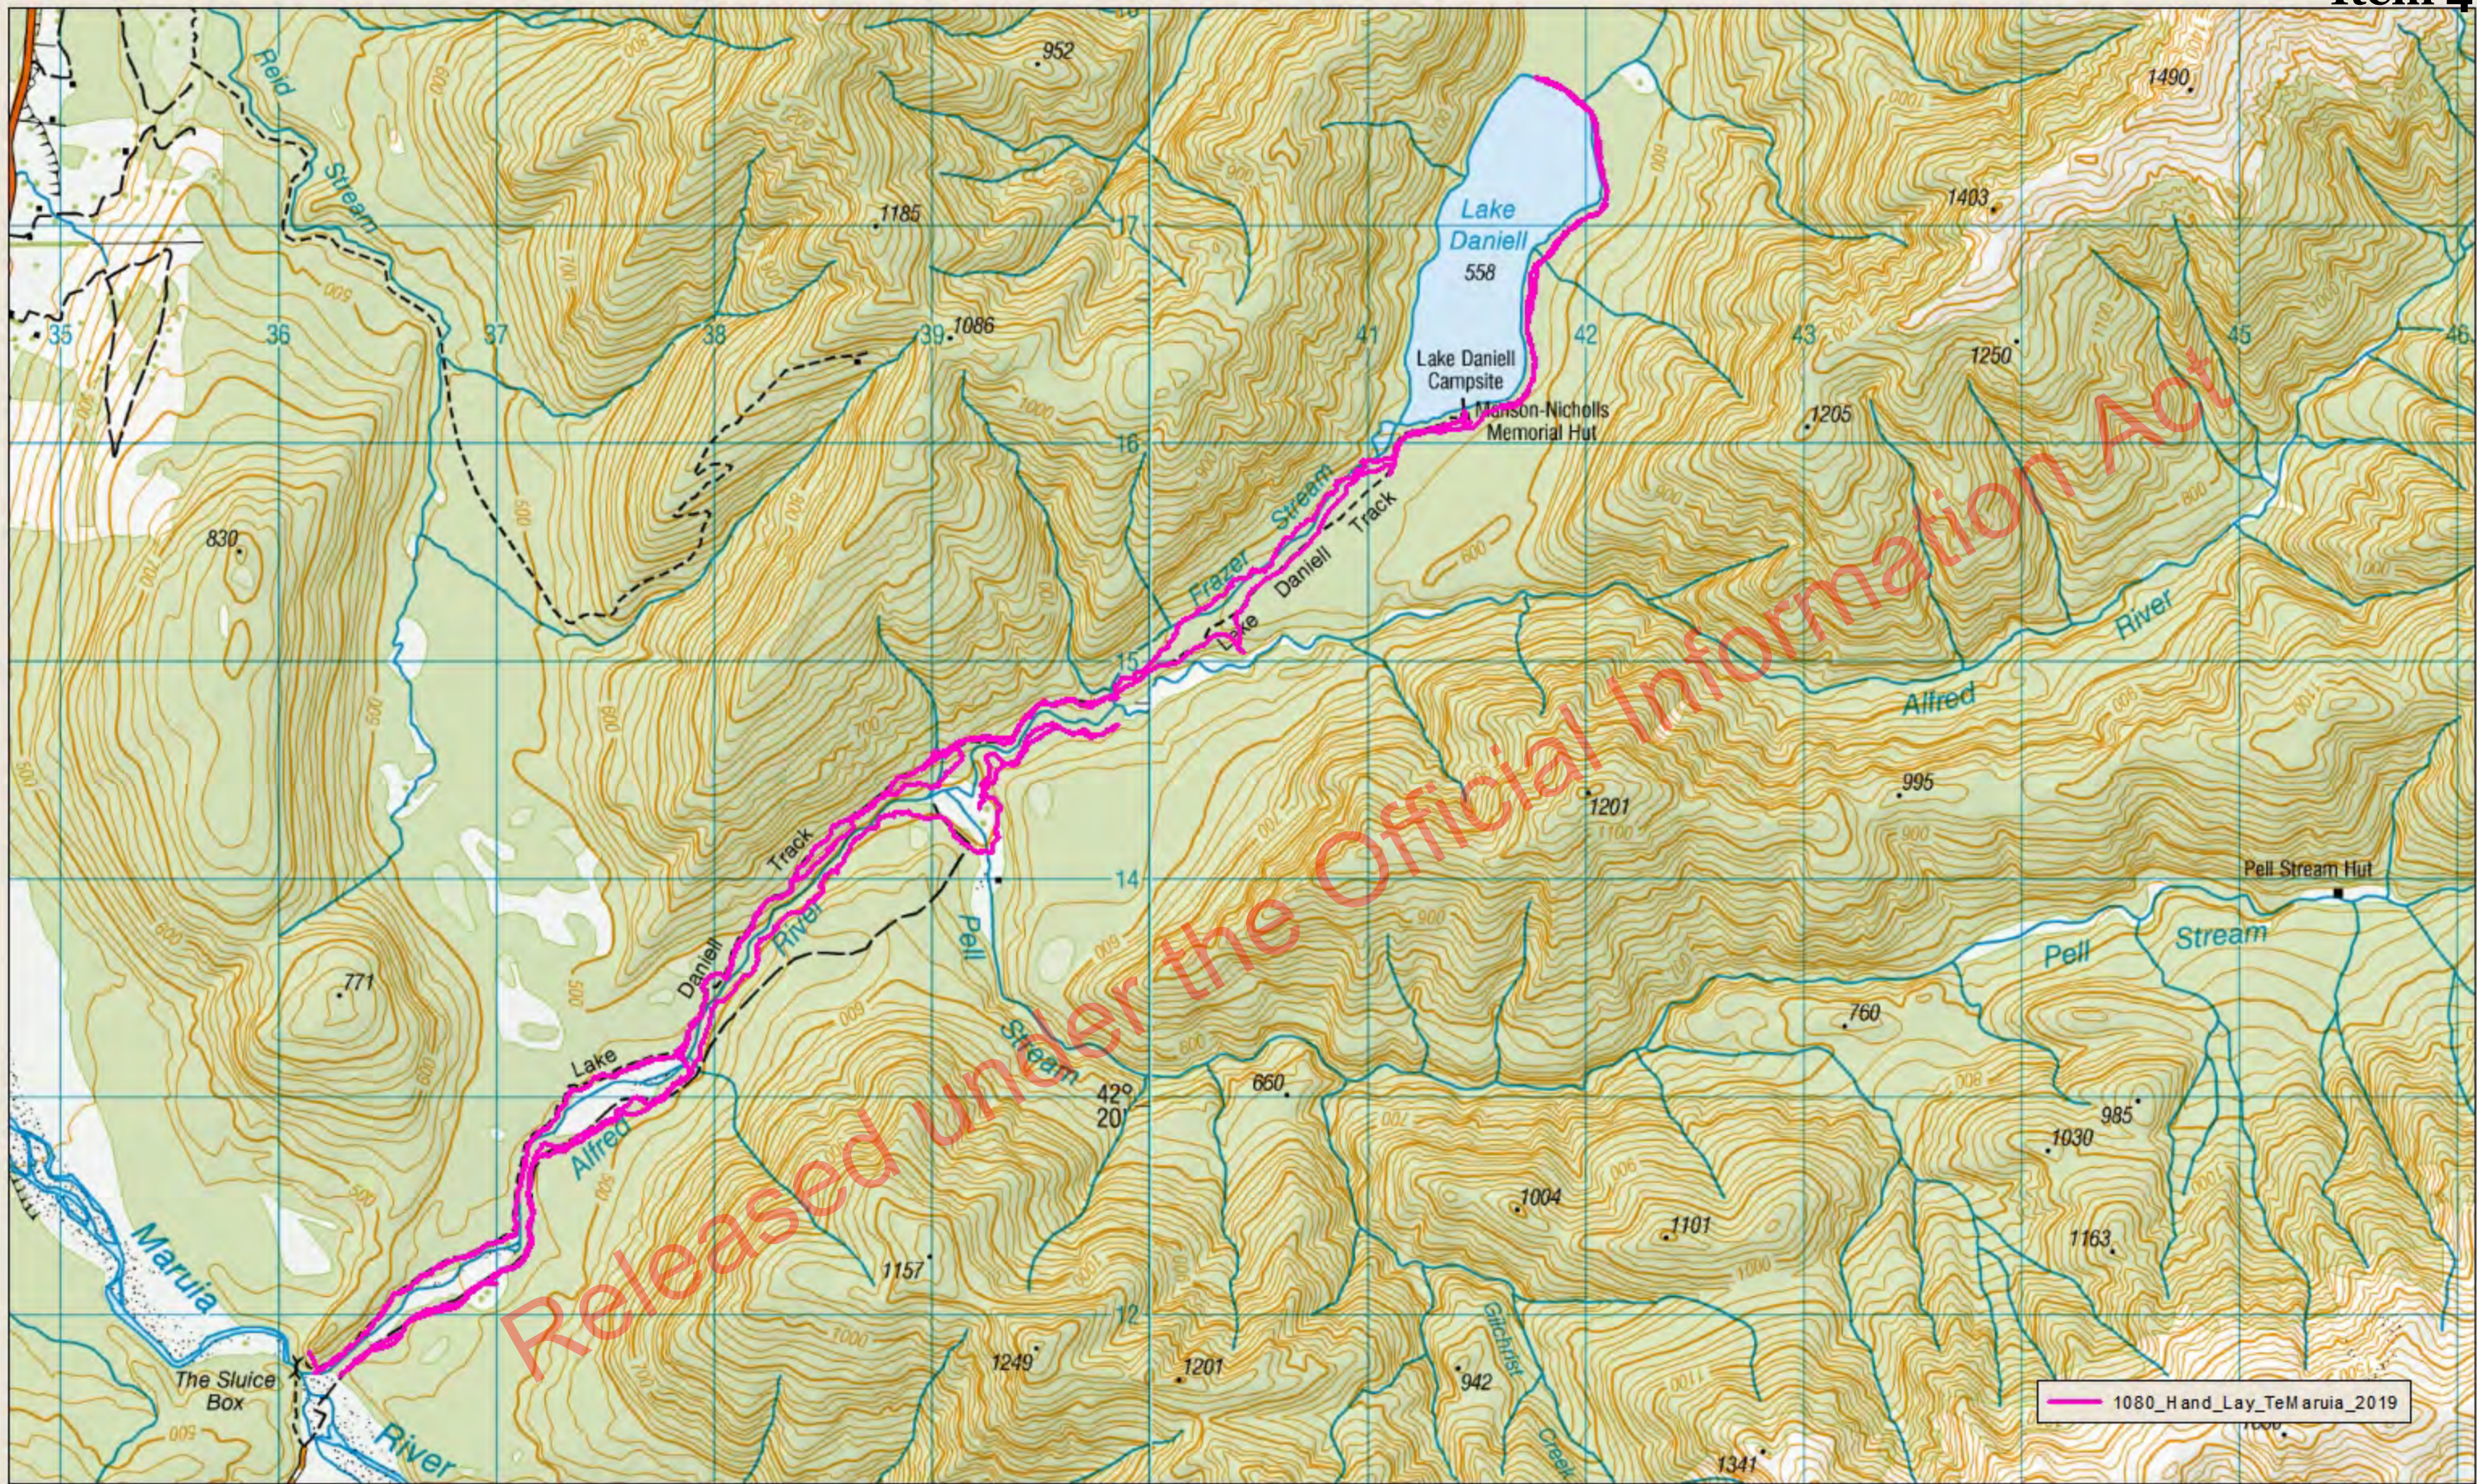

NZGD 2000 New Zealand Transverse Mercator
Not for publication nor navigation
Crown Copyright Reserved
1:28,000
NZTopo, © Crown
Produced by [redacted] on 29/11/2019

Te Maruia Ground 1080 2019 Hand Laid Bait lines Lake Daniell Track

File path: Q:\GIS_Users\Greymouth\Data\Biodiversity\1080Aerial_Operations_Greymouth\TeMaruia_2019_20_BFOB\BFOB_2019_20.mxd

Department of
Conservation
Te Papa Atawhai
New Zealand Government