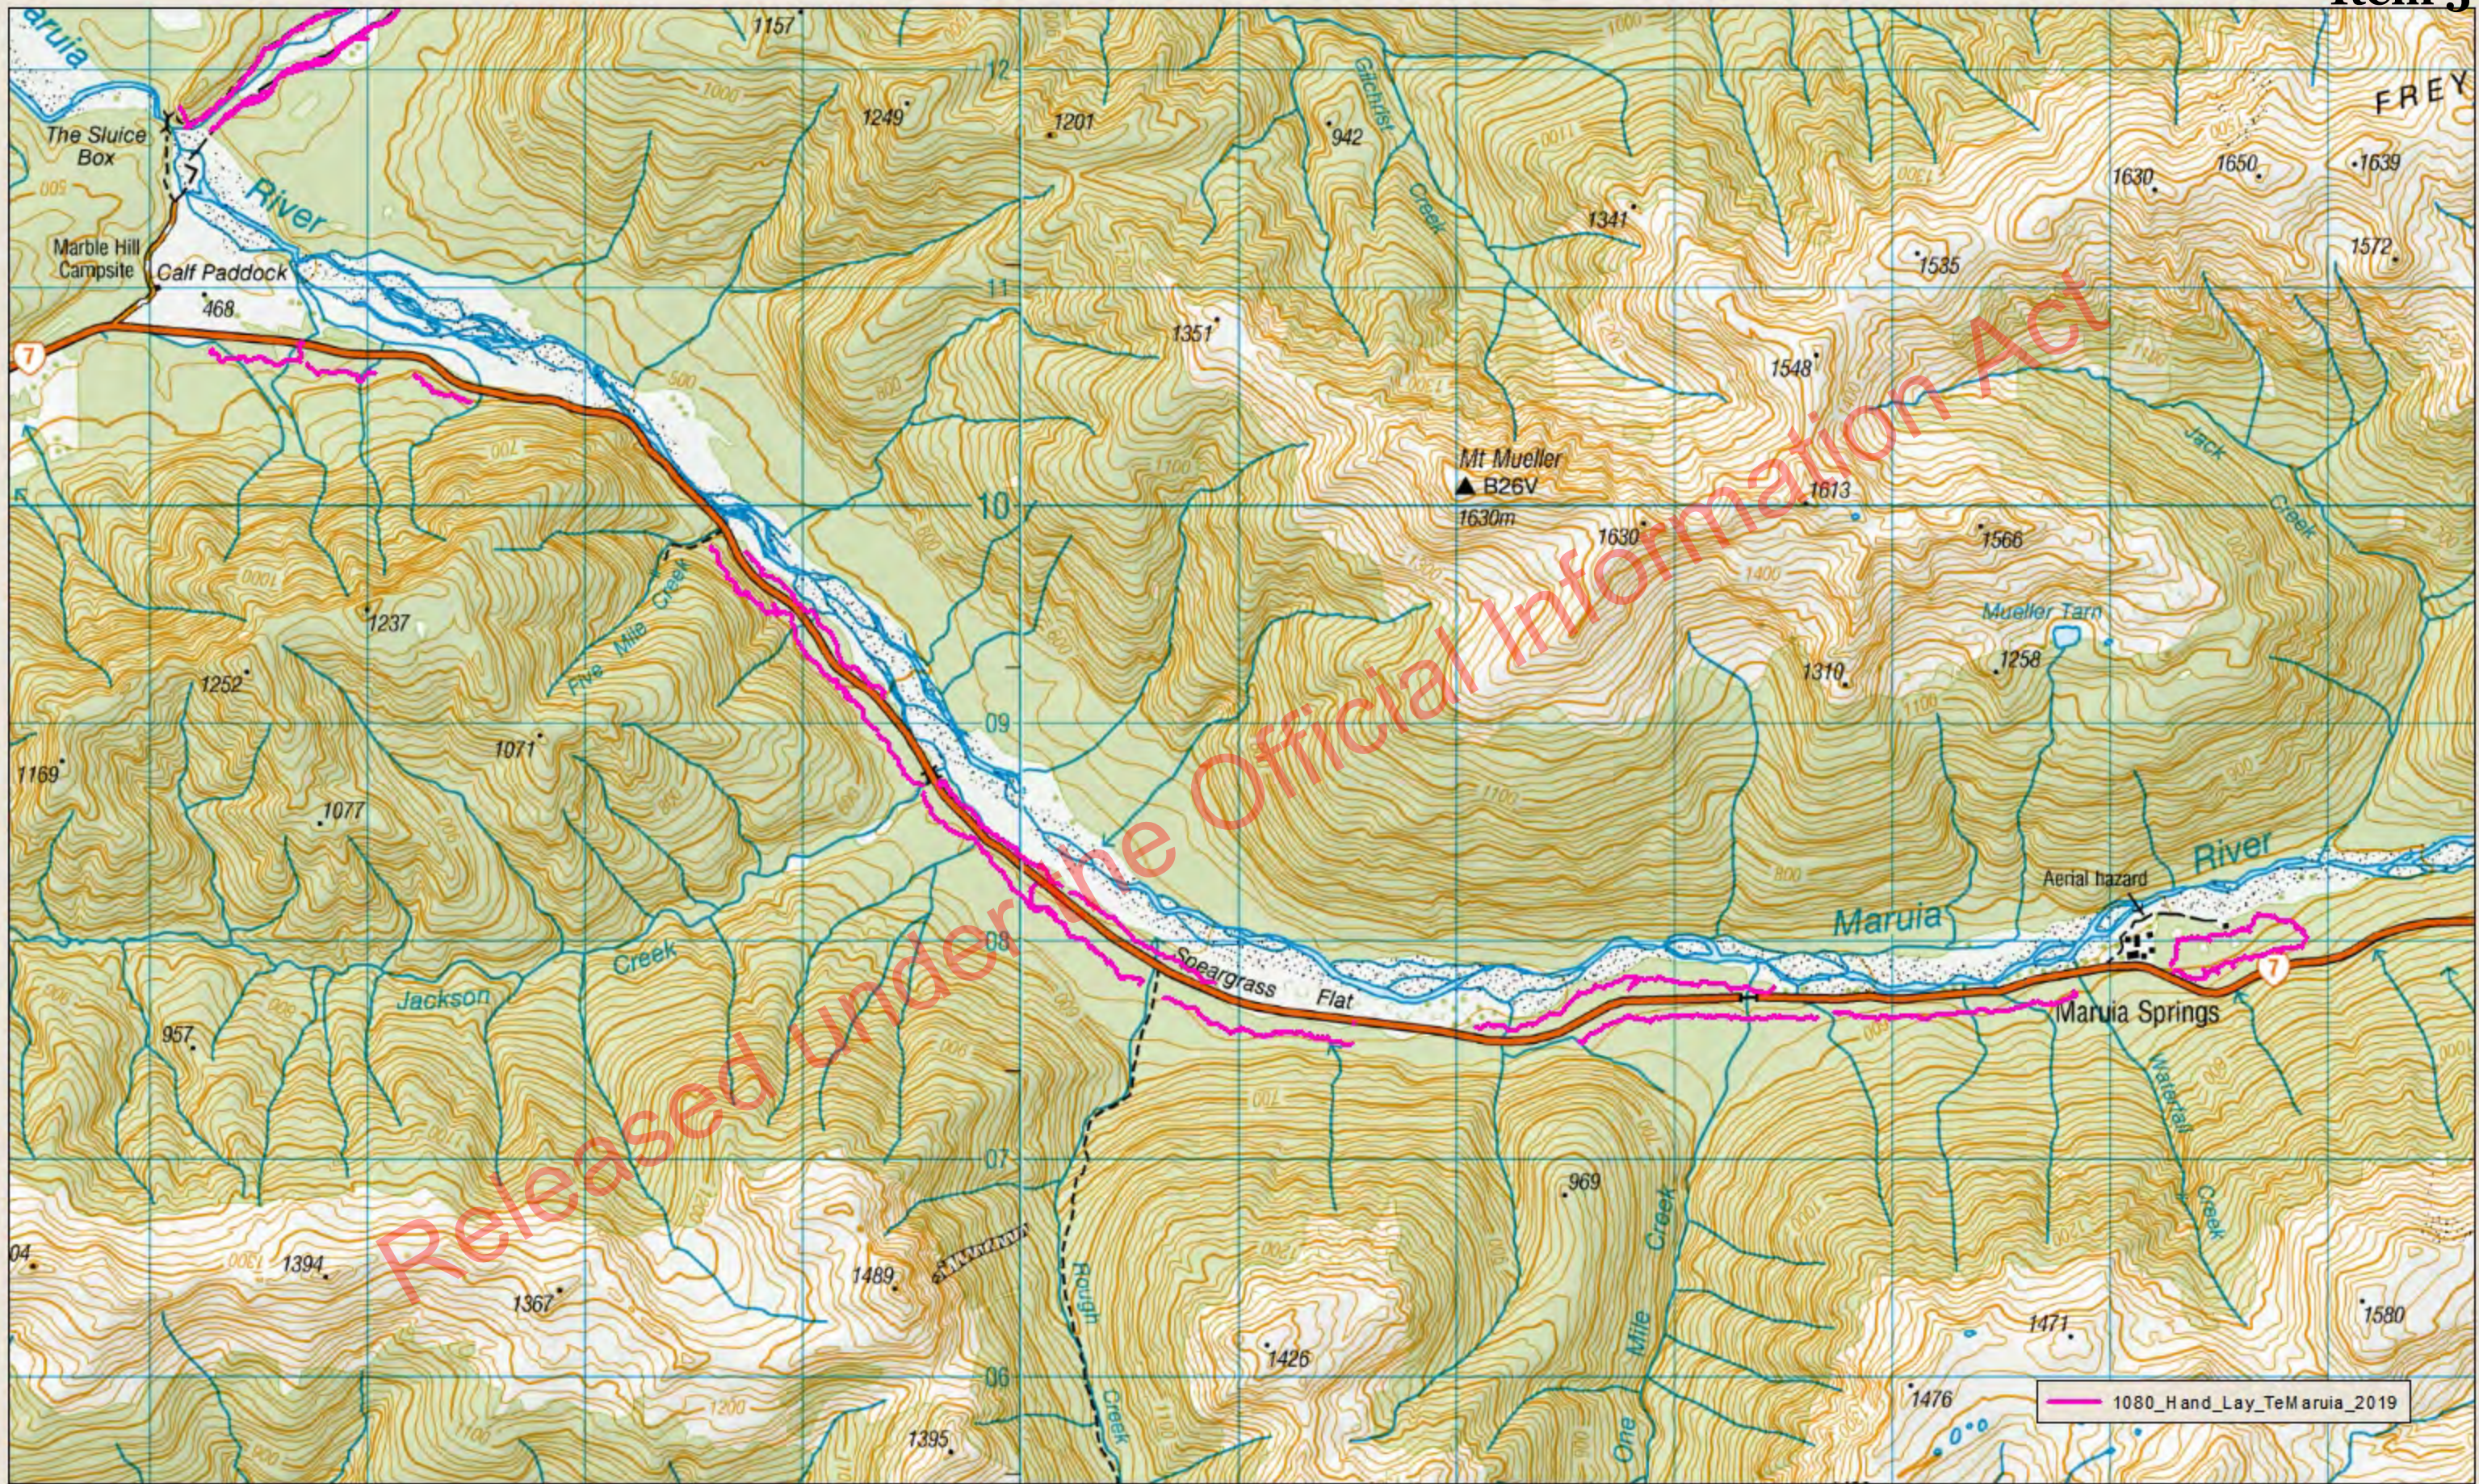

— Sow flight lines
 — DOC and PHP permission boundary

Te Maruia - Toxic Sow Flight Lines

Aerial Predator Control 2019

Treatment date: 01-03/11/2019

NZGD 2000 New Zealand Transverse Mercator
 Not for publication nor navigation
 Crown Copyright Reserved
 1:28,000
 NZTopo, © Crown
 Produced by [redacted] on 29/11/2019

New Zealand Government

NZGD 2000 New Zealand Transverse Mercator
 Not for publication nor navigation
 Crown Copyright Reserved
 1:19,797
 NZTopo, © Crown
 Produced by [redacted] on 29/11/2019

Te Maruia Ground 1080 2019 Hand Laid Bait lines Lower Palmer Rd

Te Maruia Ground 1080 2019 Hand Laid Bait lines Lake Daniell Track

File path: Q:\GIS_Users\Greymouth\Data\Biodiversity\1080Aerial_Operations_Greymouth\TeMaruia_2019_20_BFOB\BFOB_2019_20.mxd

Department of
Conservation
Te Papa Atawhai
 New Zealand Government

NZGD 2000 New Zealand Transverse Mercator
 Not for publication nor navigation
 Crown Copyright Reserved
 1:28,000
 NZTopo, © Crown
 Produced by [redacted] on 29/11/2019

Te Maruia Ground 1080 2019 Hand Laid Bait lines State Highway 7