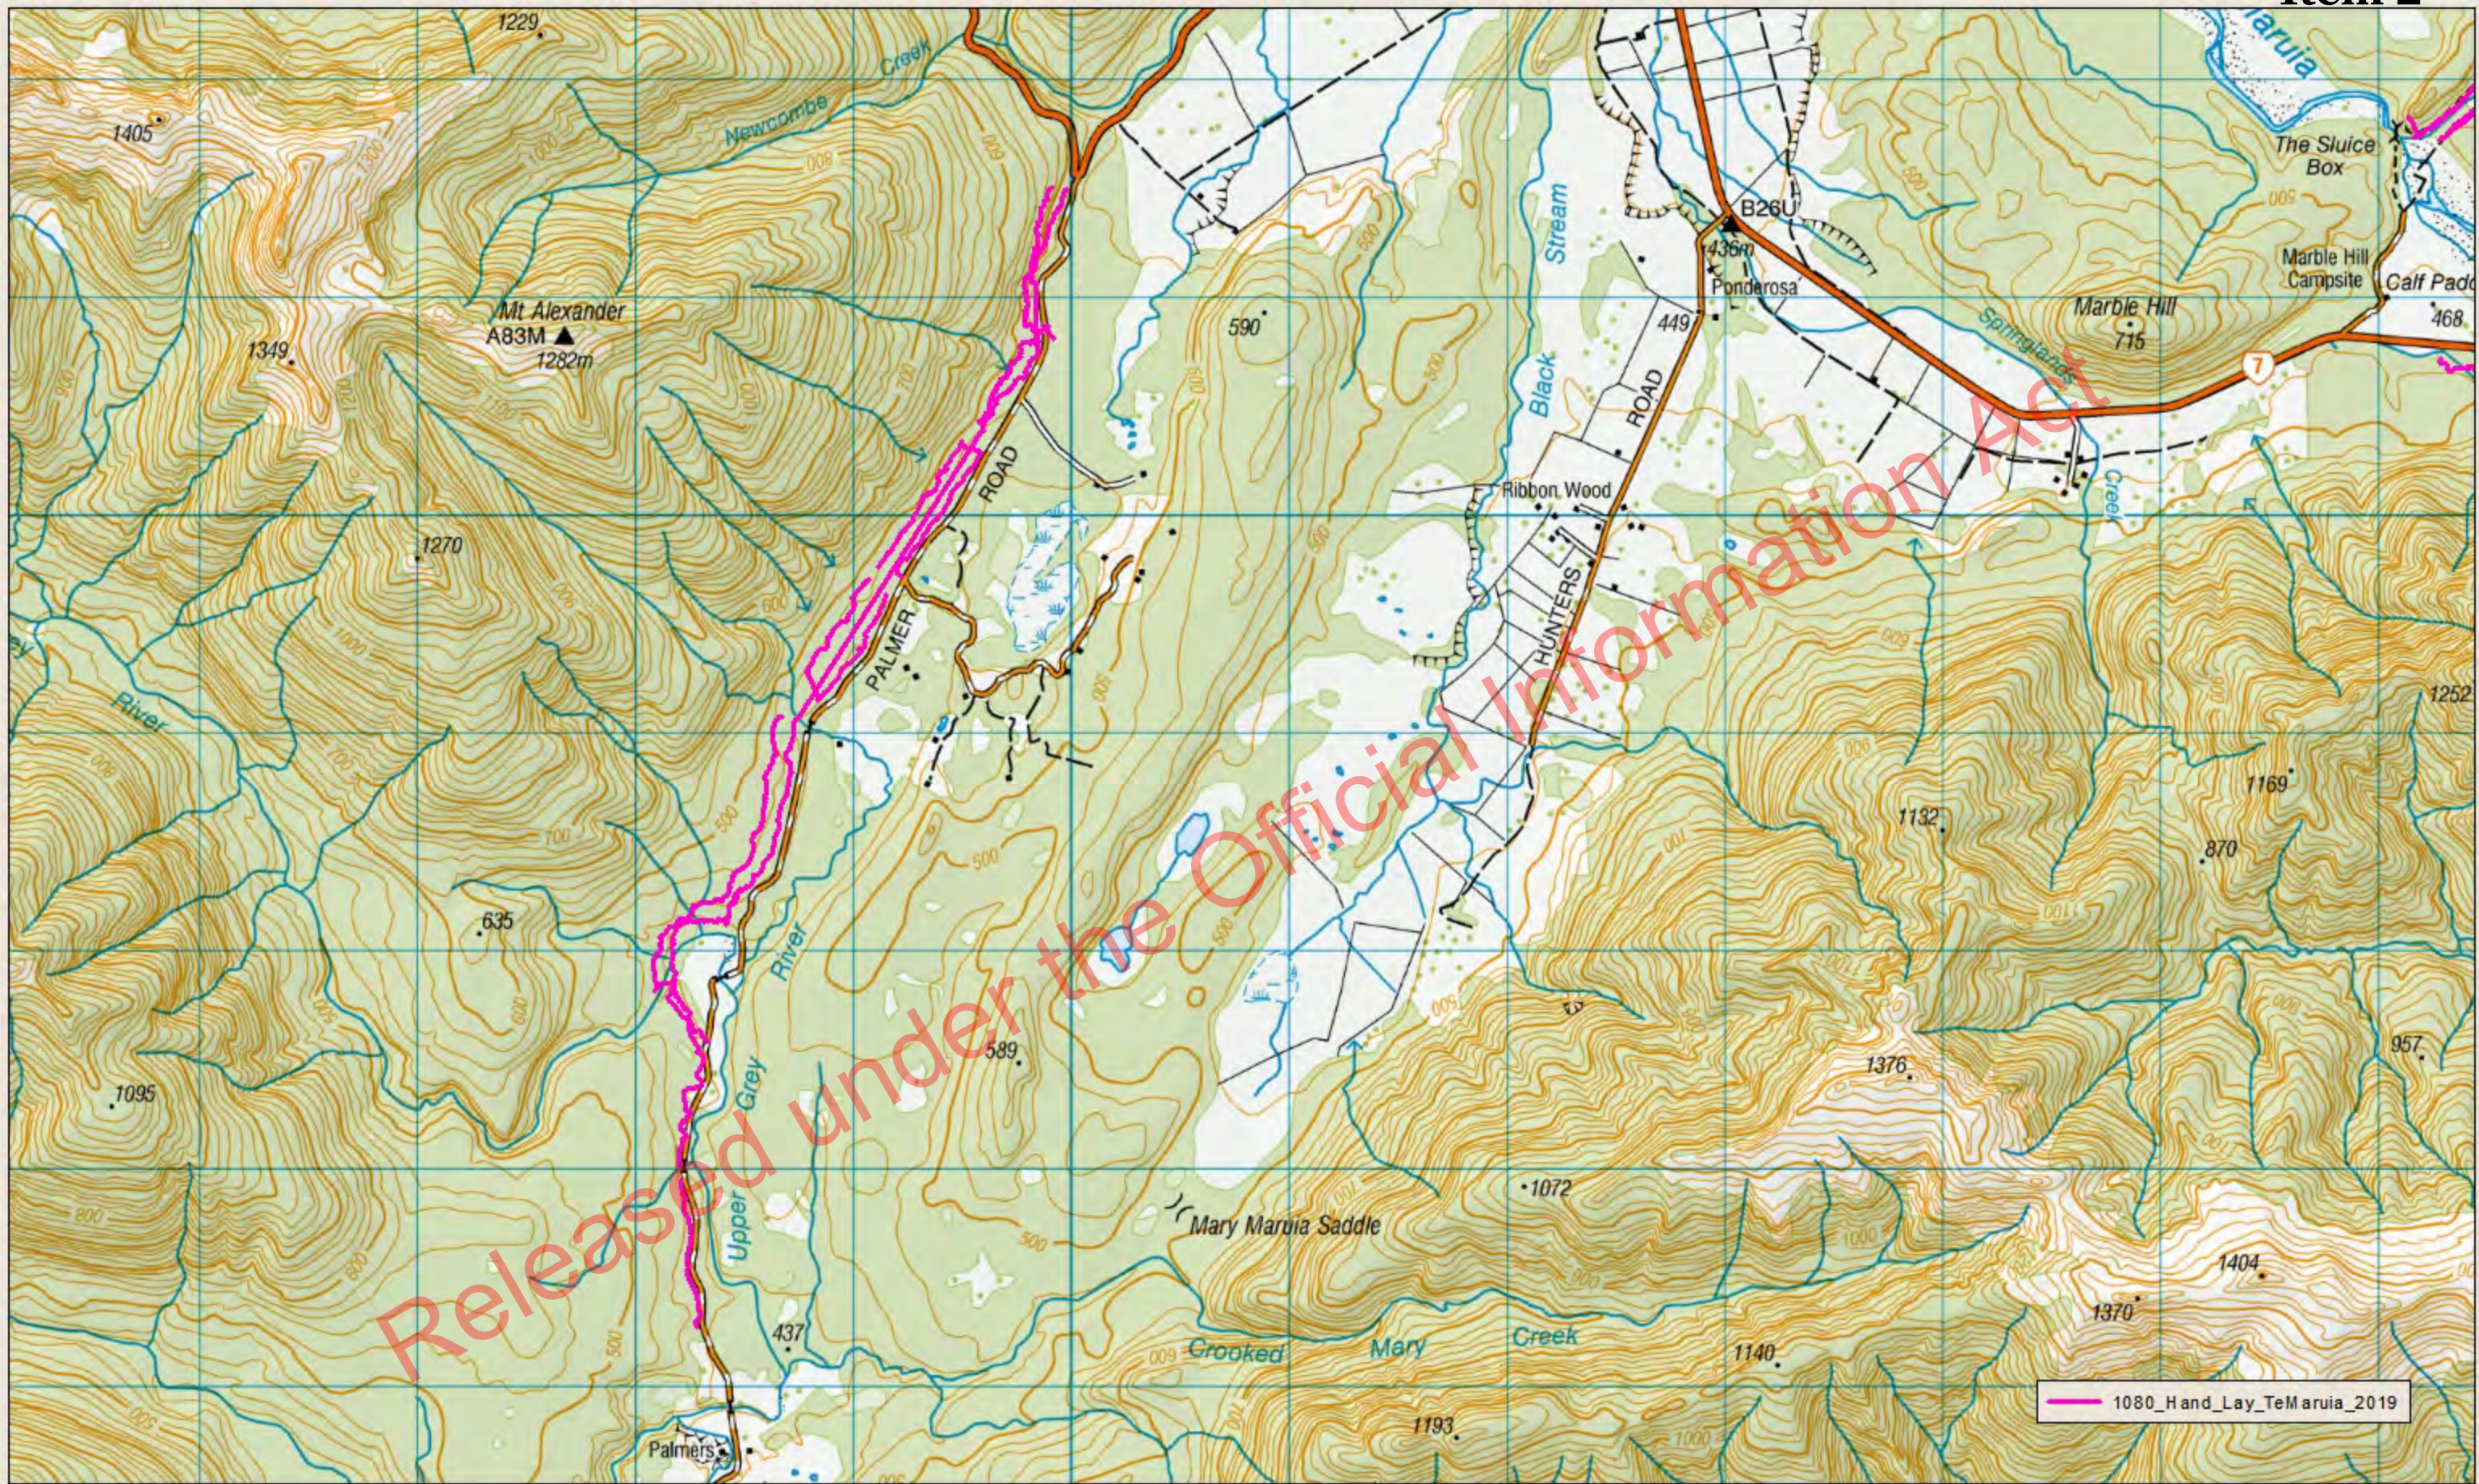

TIAKINA NGĀ MANU

Battle for our birds

This map was generated from original GPS flight data using simple computer modelling. Areas shown are indicative due to environmental effects such as wind, terrain variation, etc

— Sow flight lines
 — DOC and PHP permission boundary

Te Maruia - Toxic Sow Flight Lines

Aerial Predator Control 2019

Treatment date: 01-03/11/2019

NZGD 2000 New Zealand Transverse Mercator
 Not for publication nor navigation
 Crown Copyright Reserved
 1:28,000
 NZTopo, © Crown
 Produced by [redacted] on 29/11/2019

Te Maruia Ground 1080 2019 Hand Laid Bait lines Upper Palmer Road

File path: Q:\GIS_Users\Greymouth\Data\Biodiversity\1080Aerial_Operations_Greymouth\TeMaruia_2019_20_BFOB\BFOB_2019_20.mxd

Department of
 Conservation
 Te Papa Atawhai

Te Maruia Ground 1080 2019 Hand Laid Bait lines Lake Daniell Track

File path: Q:\GIS_Users\Greymouth\Data\Biodiversity\1080Aerial_Operations_Greymouth\TeMaruia_2019_20_BFOB\BFOB_2019_20.mxd

Department of
Conservation
Te Papa Atawhai
 New Zealand Government