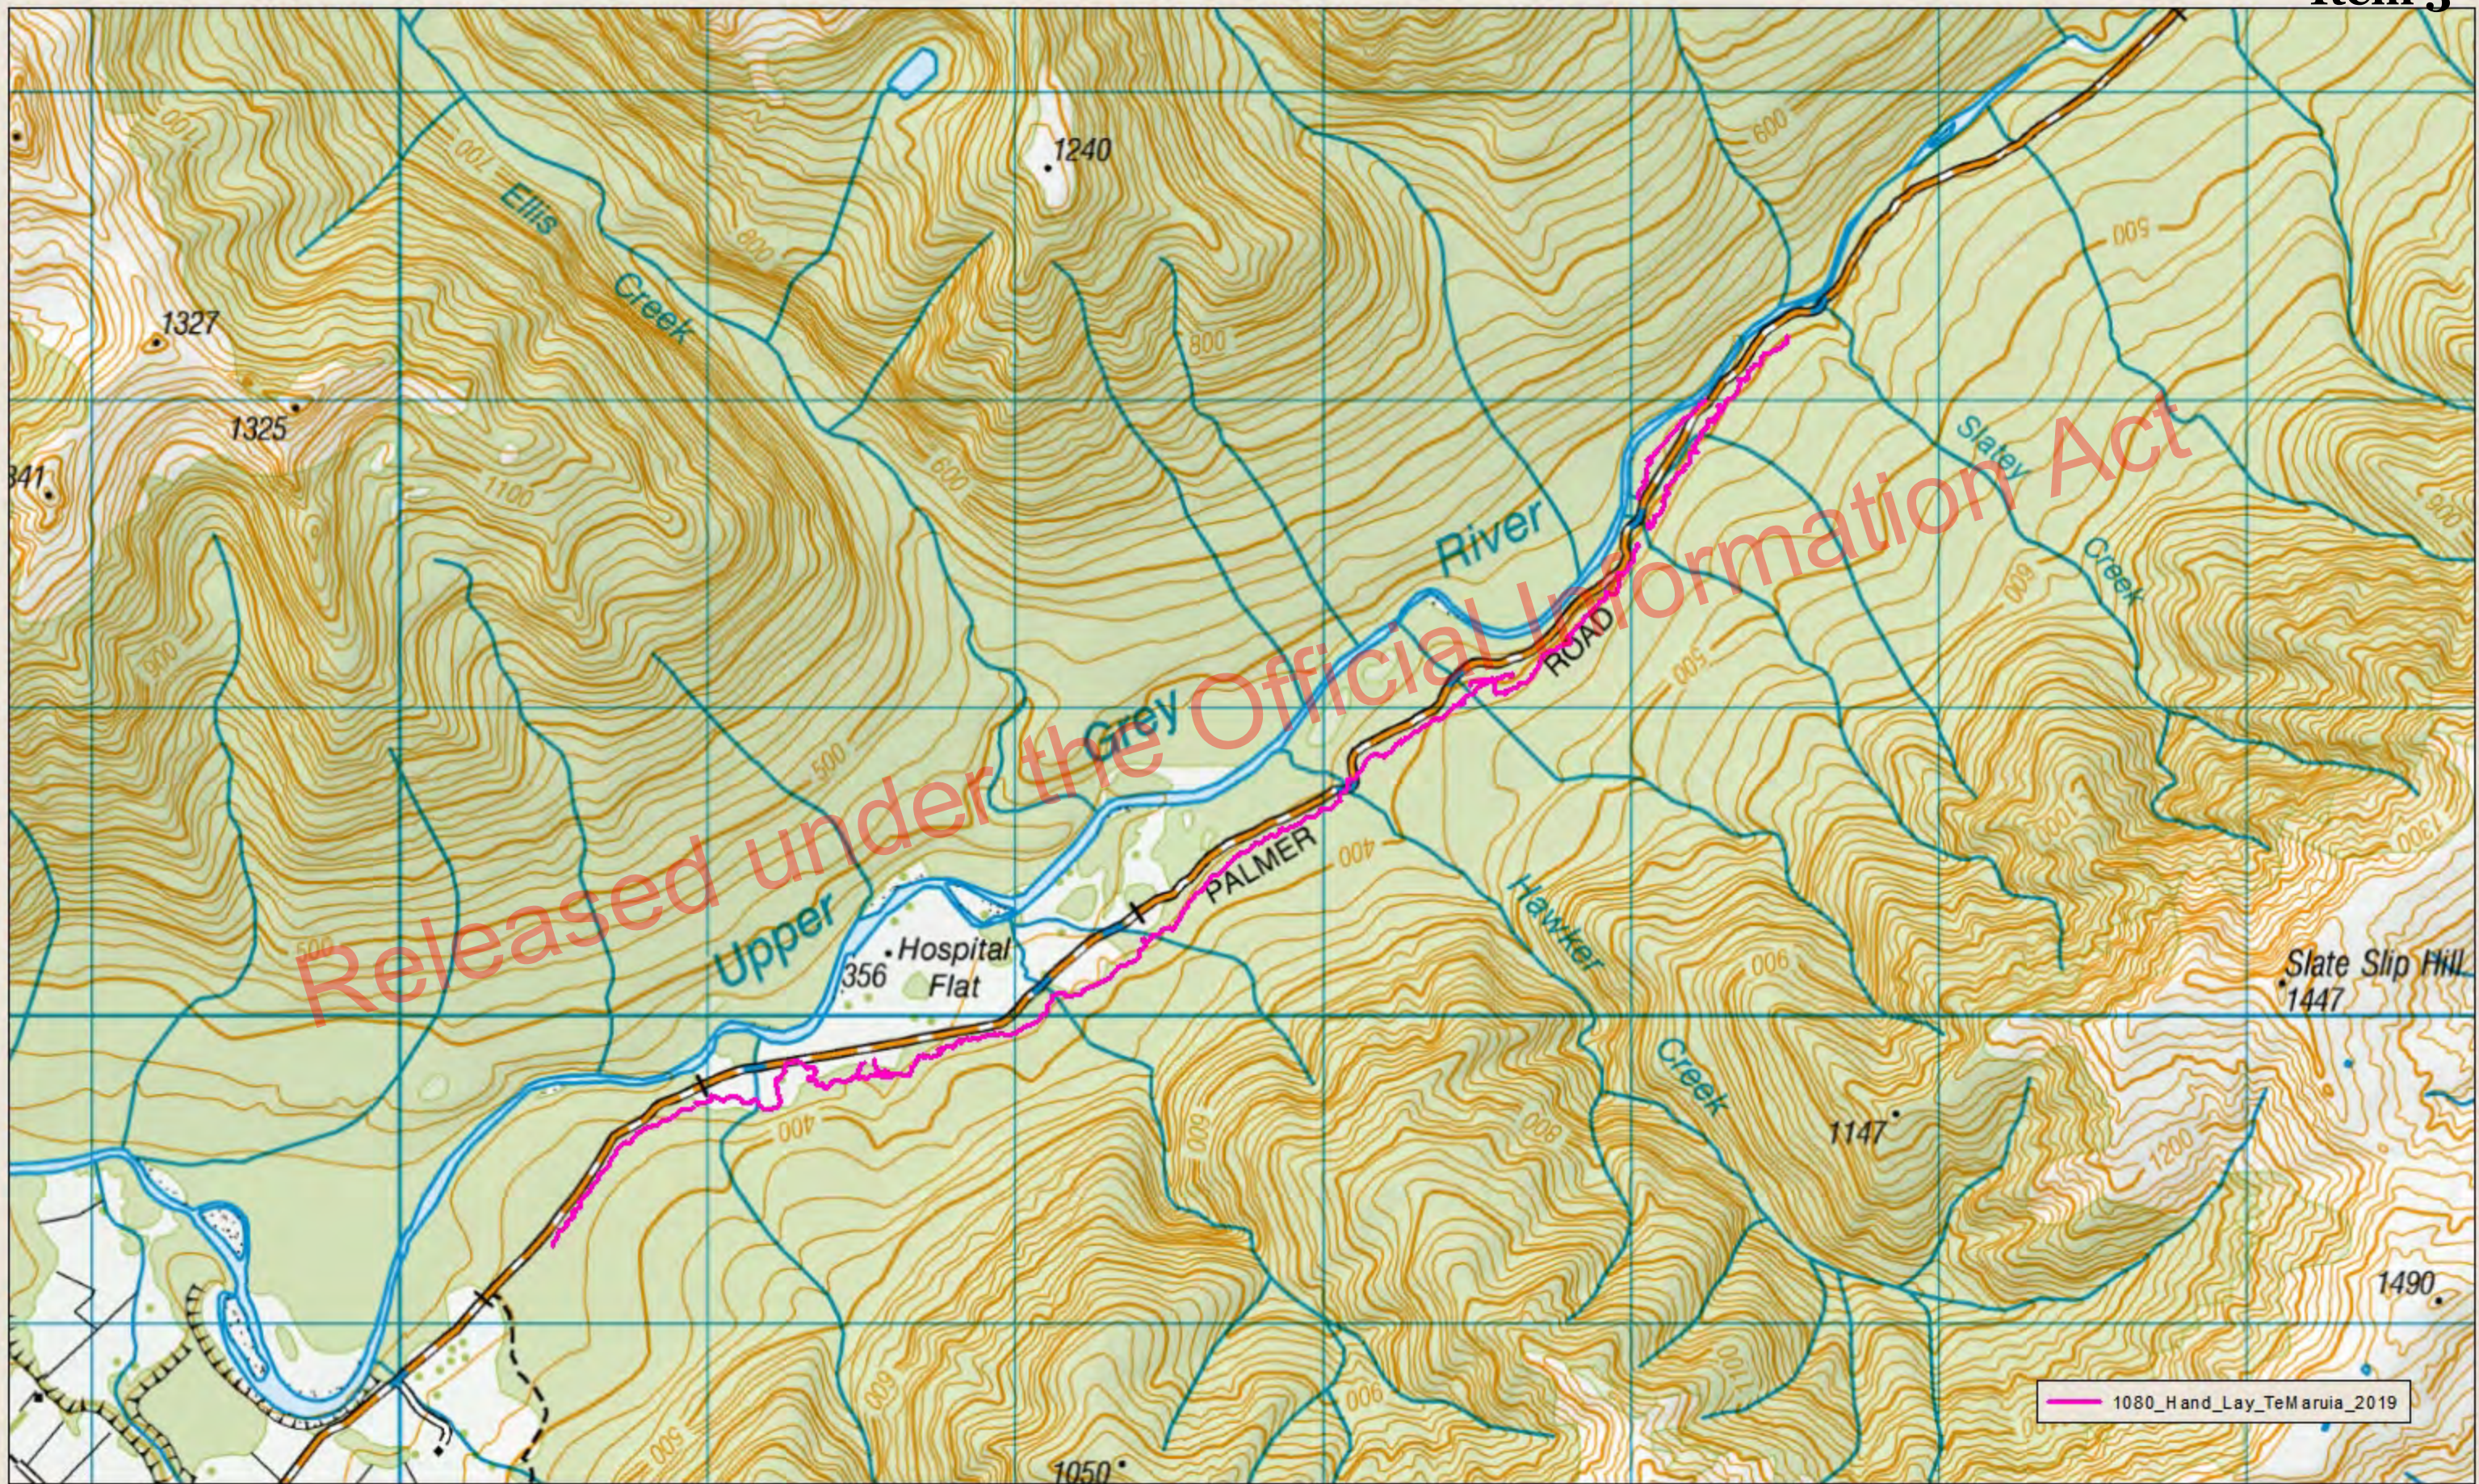

TIAKINA NGĀ MANU

Battle for our birds

This map was generated from original GPS flight data using simple computer modelling. Areas shown are indicative due to environmental effects such as wind, terrain variation, etc

— Sow flight lines
 — DOC and PHP permission boundary

Te Maruia - Toxic Sow Flight Lines

Aerial Predator Control 2019

Treatment date: 01-03/11/2019

NZGD 2000 New Zealand Transverse Mercator
 Not for publication nor navigation
 Crown Copyright Reserved
 1:28,000
 NZTopo, © Crown
 Produced by [redacted] on 29/11/2019

New Zealand Government

NZGD 2000 New Zealand Transverse Mercator
 Not for publication nor navigation
 Crown Copyright Reserved
 1:19,797
 NZTopo, © Crown
 Produced by [redacted] on 29/11/2019

Te Maruia Ground 1080 2019 Hand Laid Bait lines Lower Palmer Rd

Te Maruia Ground 1080 2019 Hand Laid Bait lines Lake Daniell Track

File path: Q:\GIS_Users\Greymouth\Data\Biodiversity\1080Aerial_Operations_Greymouth\TeMaruia_2019_20_BFOB\BFOB_2019_20.mxd

Department of
Conservation
Te Papa Atawhai
 New Zealand Government