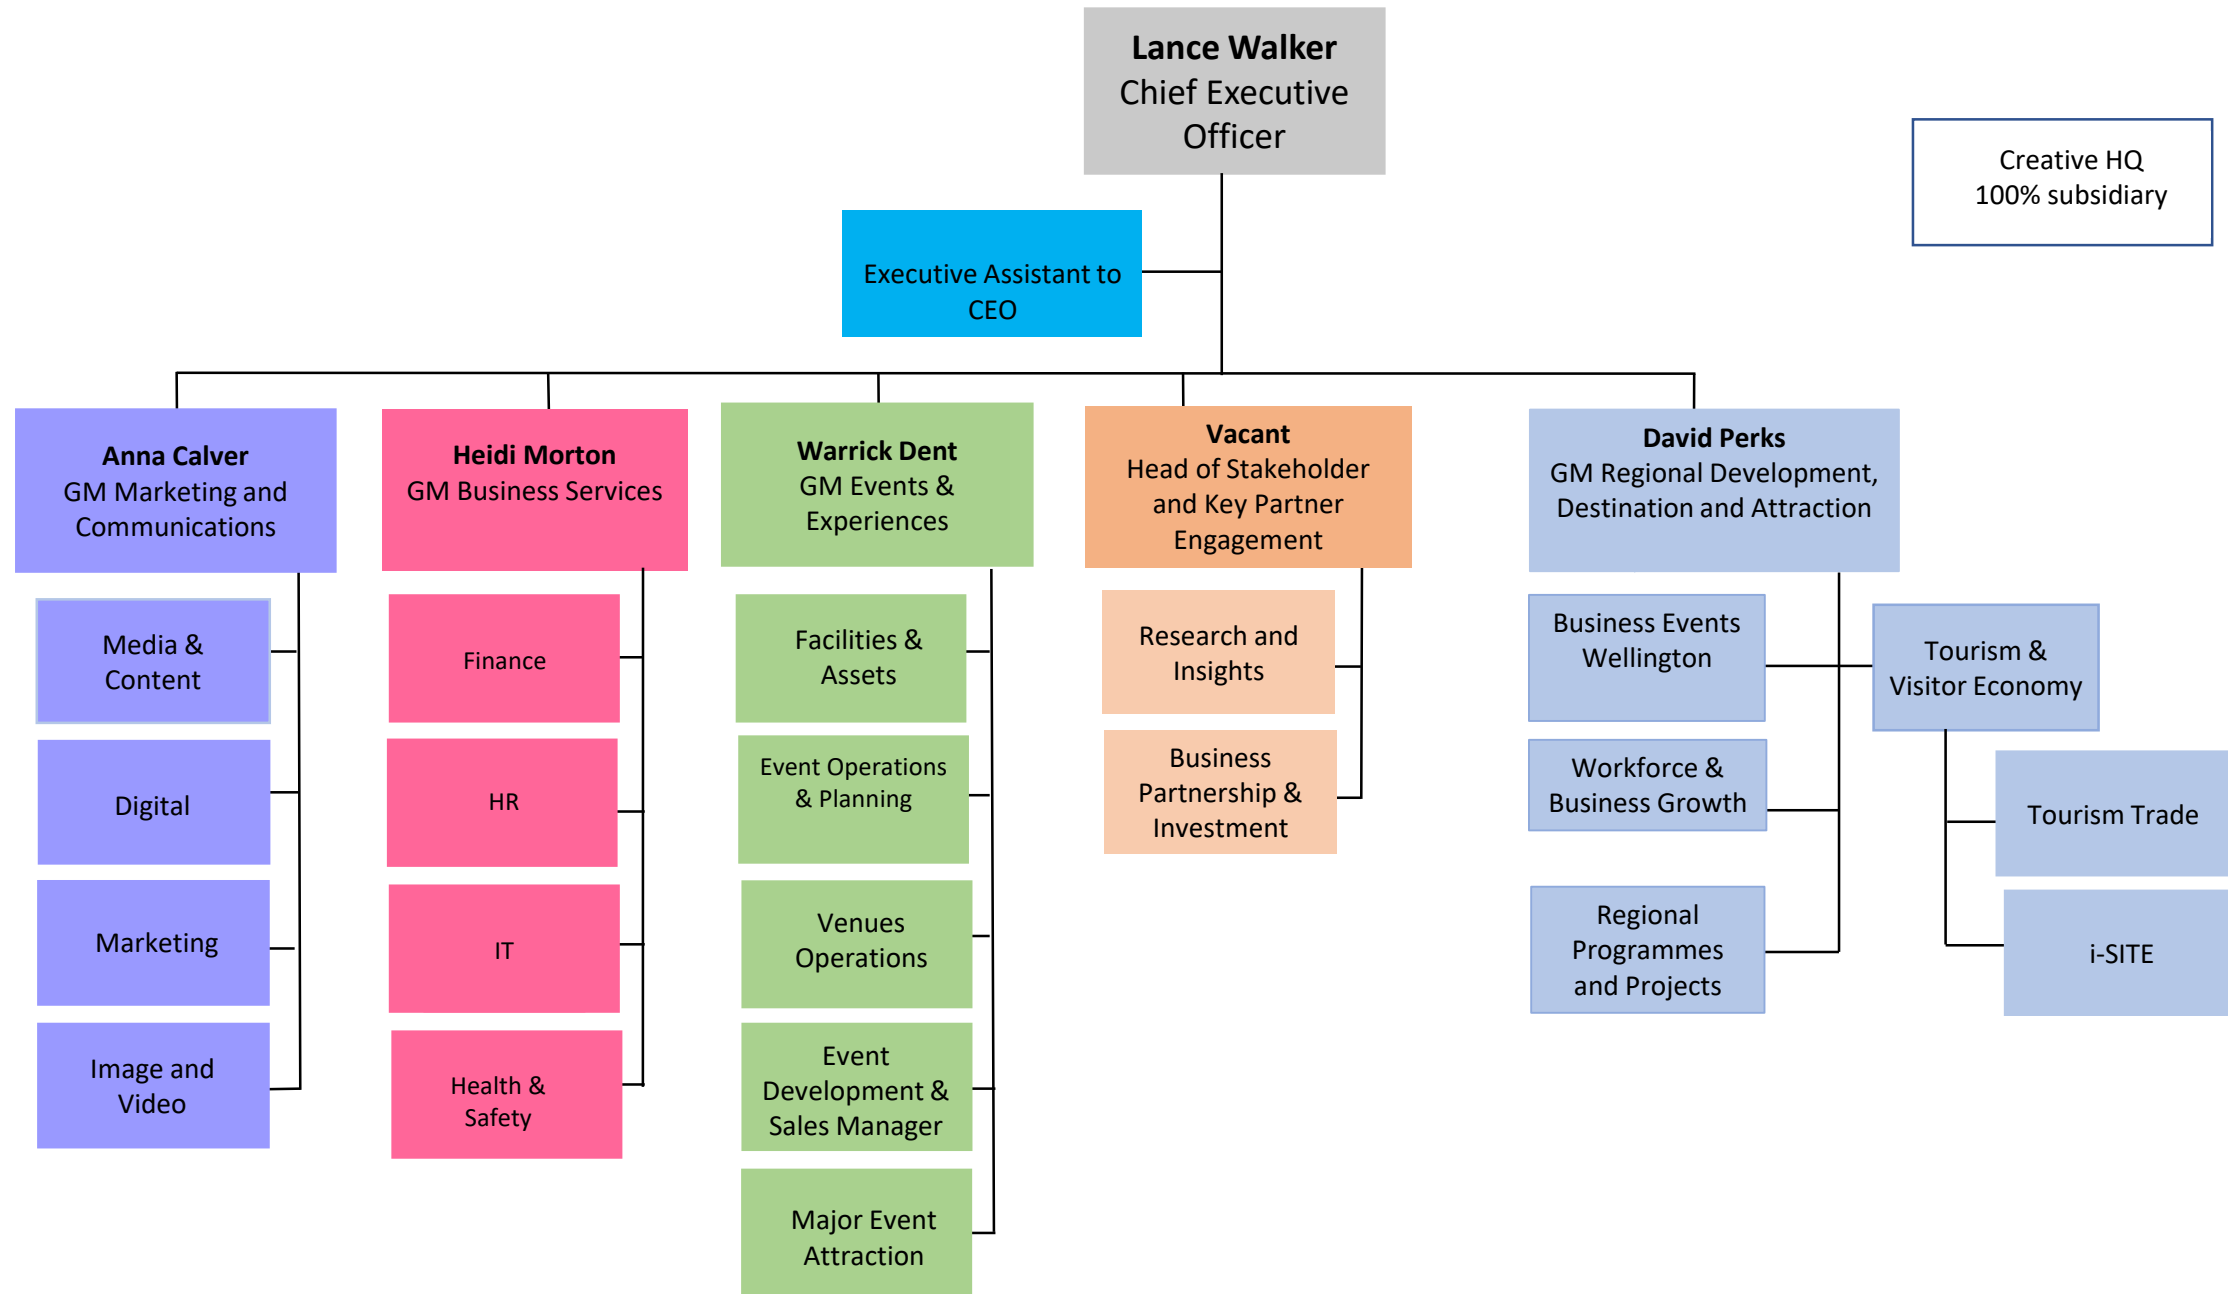

# WellingtonNZ Organisation Chart

December 2019

Marketing and  
Communications  
December 2019

Business Services  
December 2019

HR Advisor  
*On parental leave*

Events and Experiences  
December 2019

Major Events Advisor  
*On parental leave*

Stakeholder & Key  
Partner Engagement  
December 2019

Temporarily reporting to GM  
Business Services

Temporarily reporting to  
CEO

# Regional Development, Development Destination and Attraction

December 2019