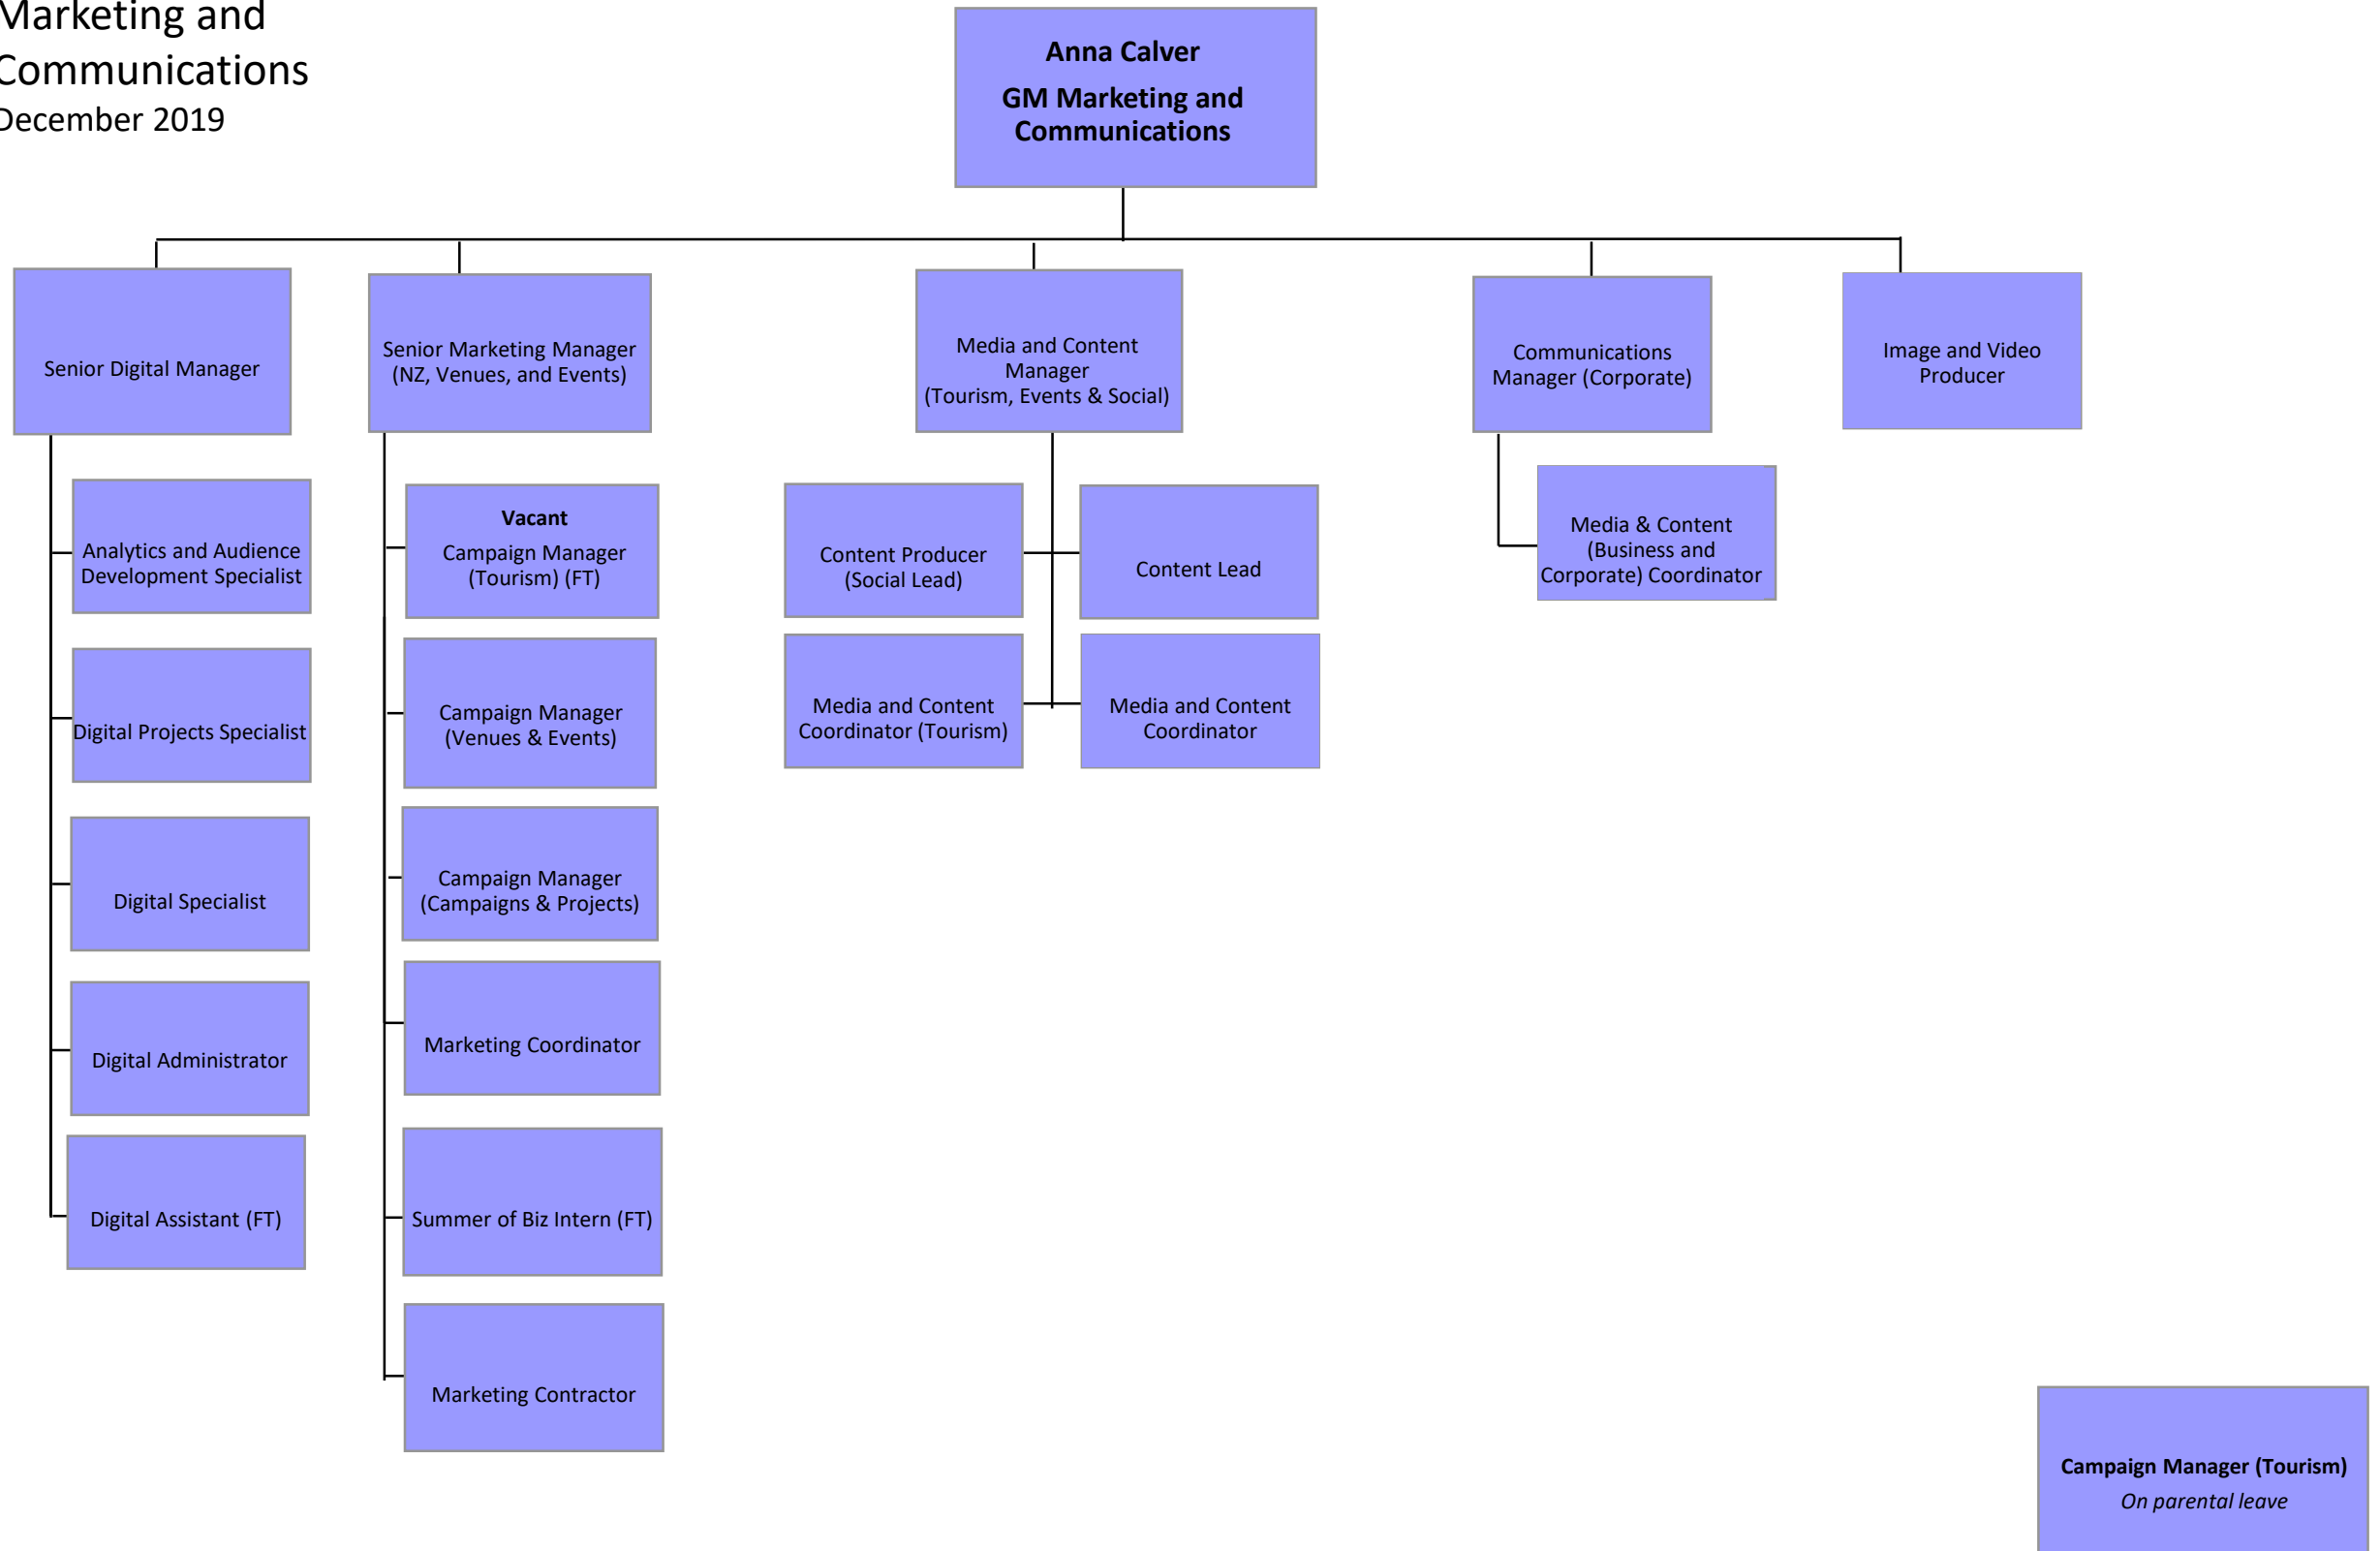

# WellingtonNZ Organisation Chart

December 2019

Marketing and  
Communications  
December 2019

Business Services  
December 2019

HR Advisor  
*On parental leave*

Events and Experiences  
December 2019

Major Events Advisor  
*On parental leave*

Stakeholder & Key  
Partner Engagement  
December 2019

Temporarily reporting to GM  
Business Services

Temporarily reporting to  
CEO

# Regional Development, Development Destination and Attraction

December 2019