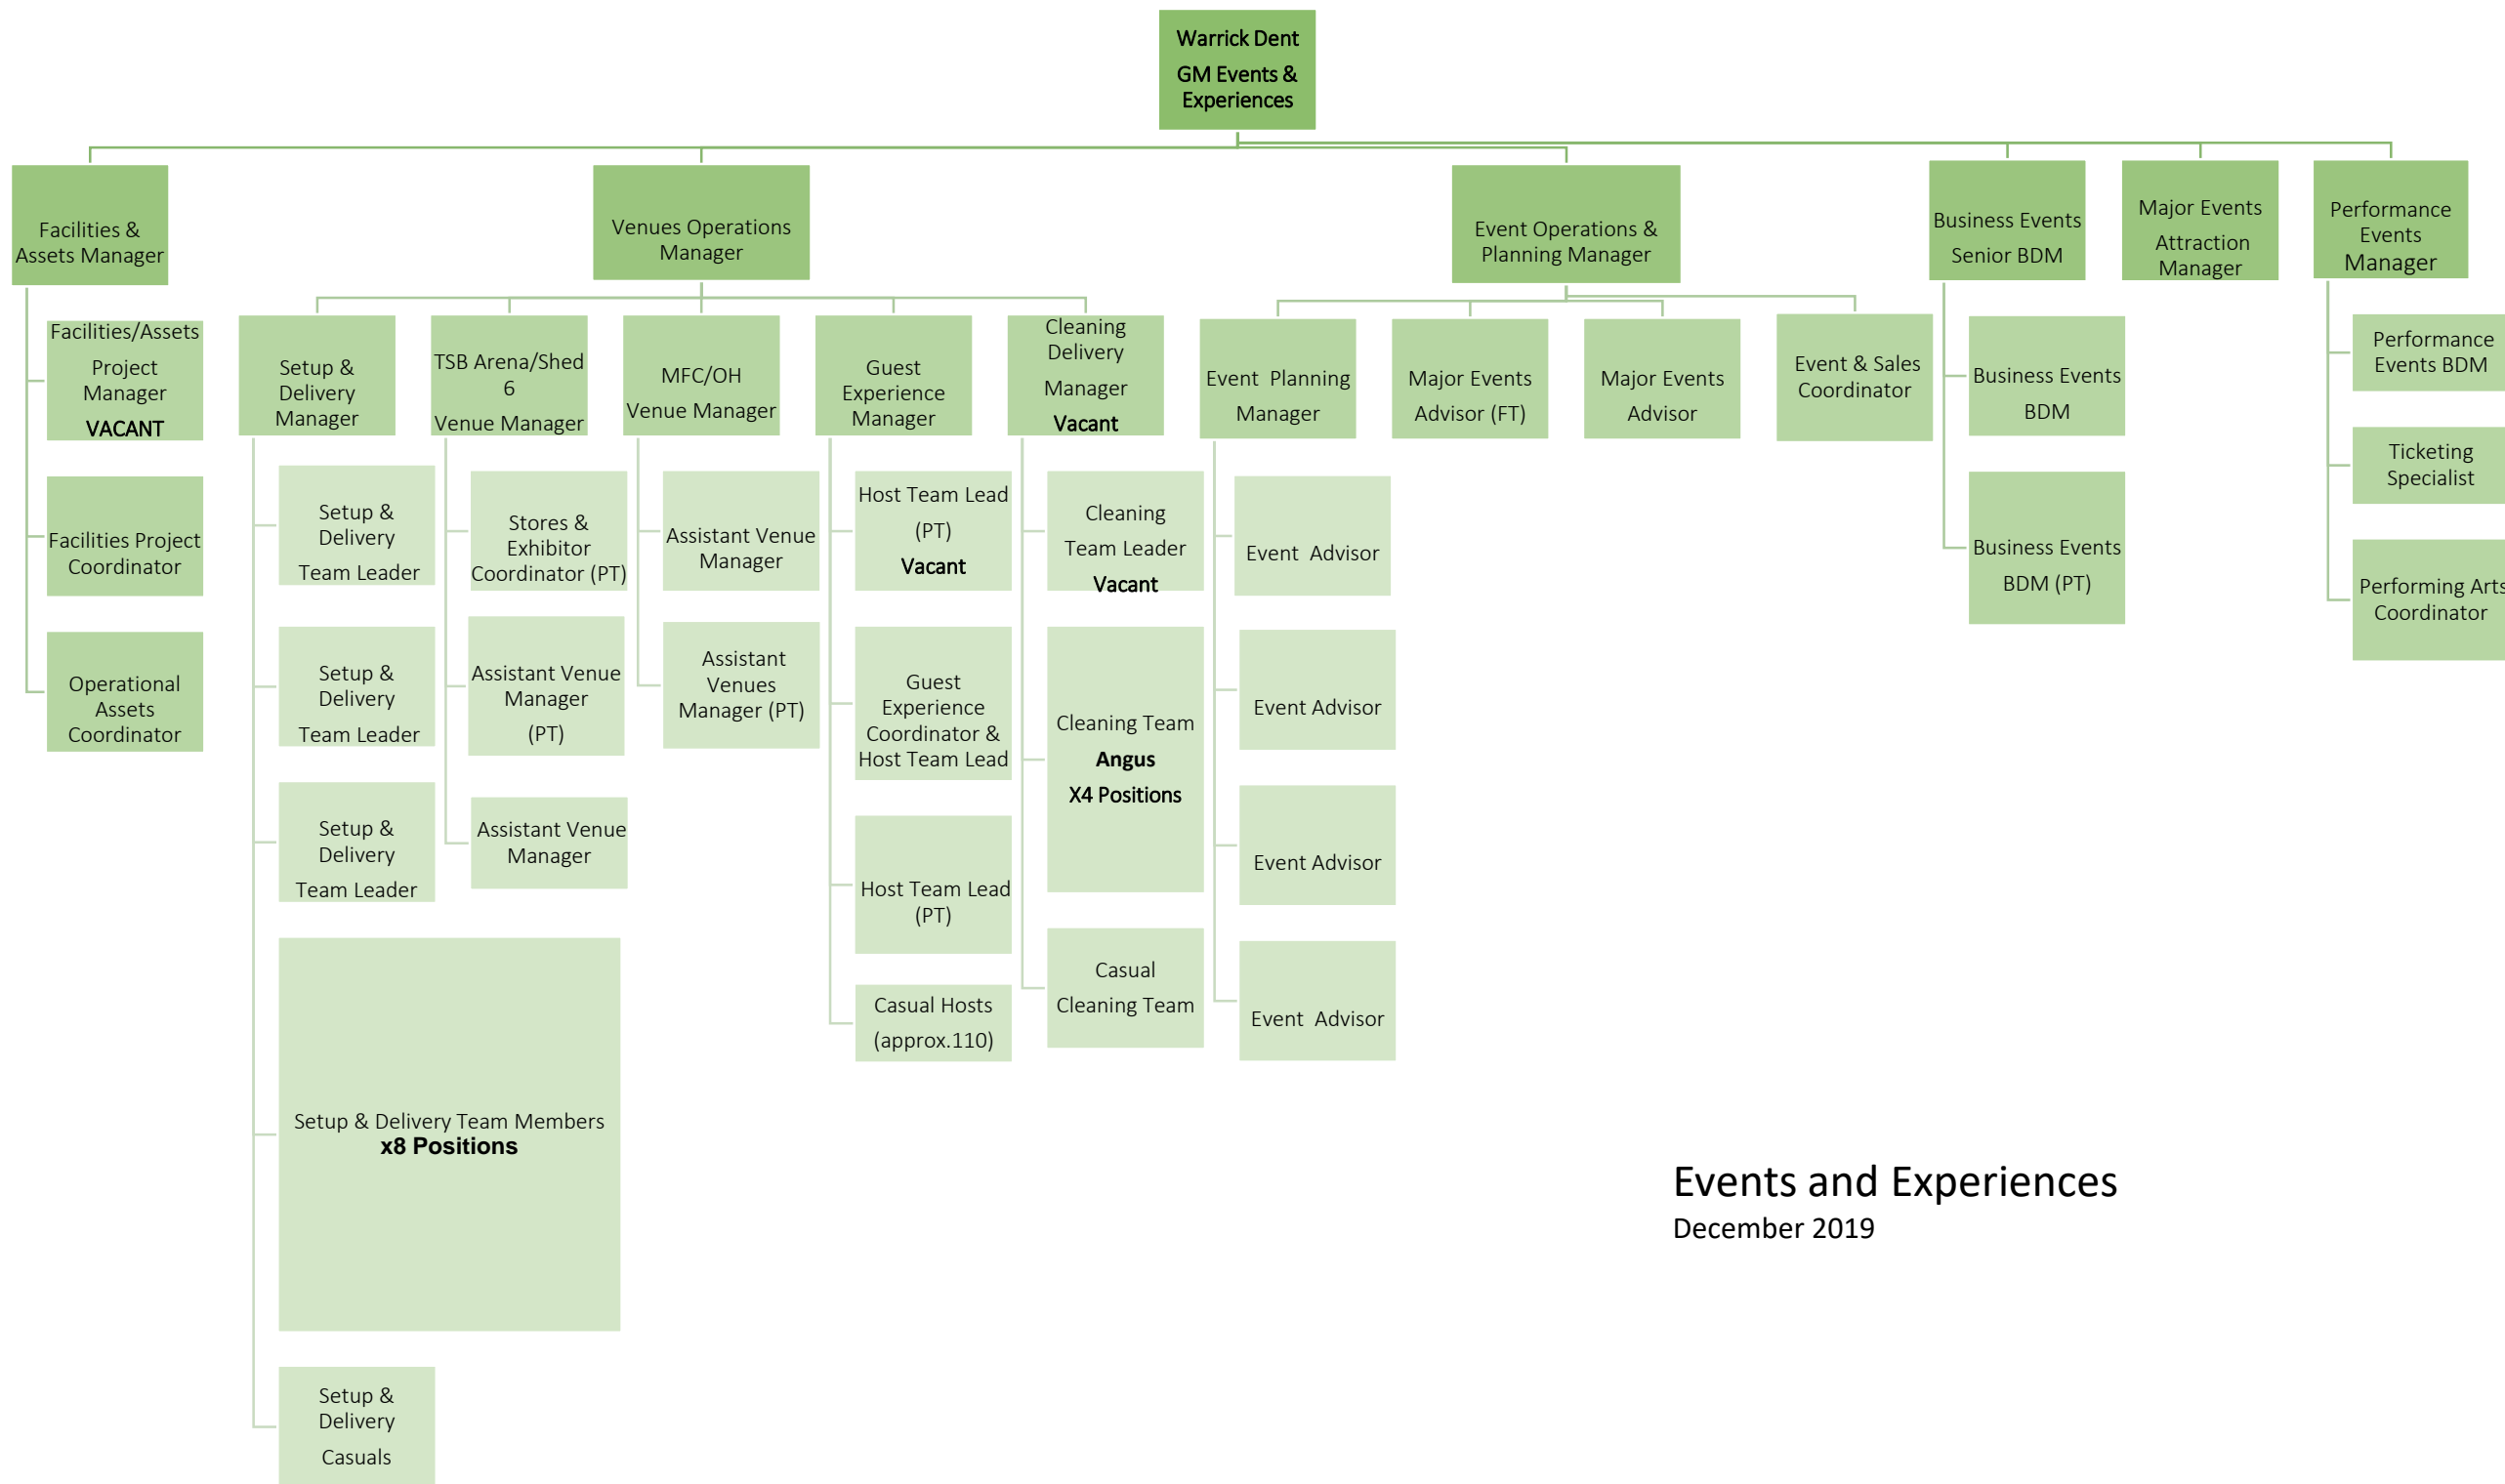

# WellingtonNZ Organisation Chart

December 2019

Marketing and  
Communications  
December 2019

Business Services  
December 2019

HR Advisor  
*On parental leave*

Events and Experiences  
December 2019

Major Events Advisor  
*On parental leave*

Stakeholder & Key  
Partner Engagement  
December 2019

Temporarily reporting to GM  
Business Services

Temporarily reporting to  
CEO

# Regional Development, Development Destination and Attraction

December 2019