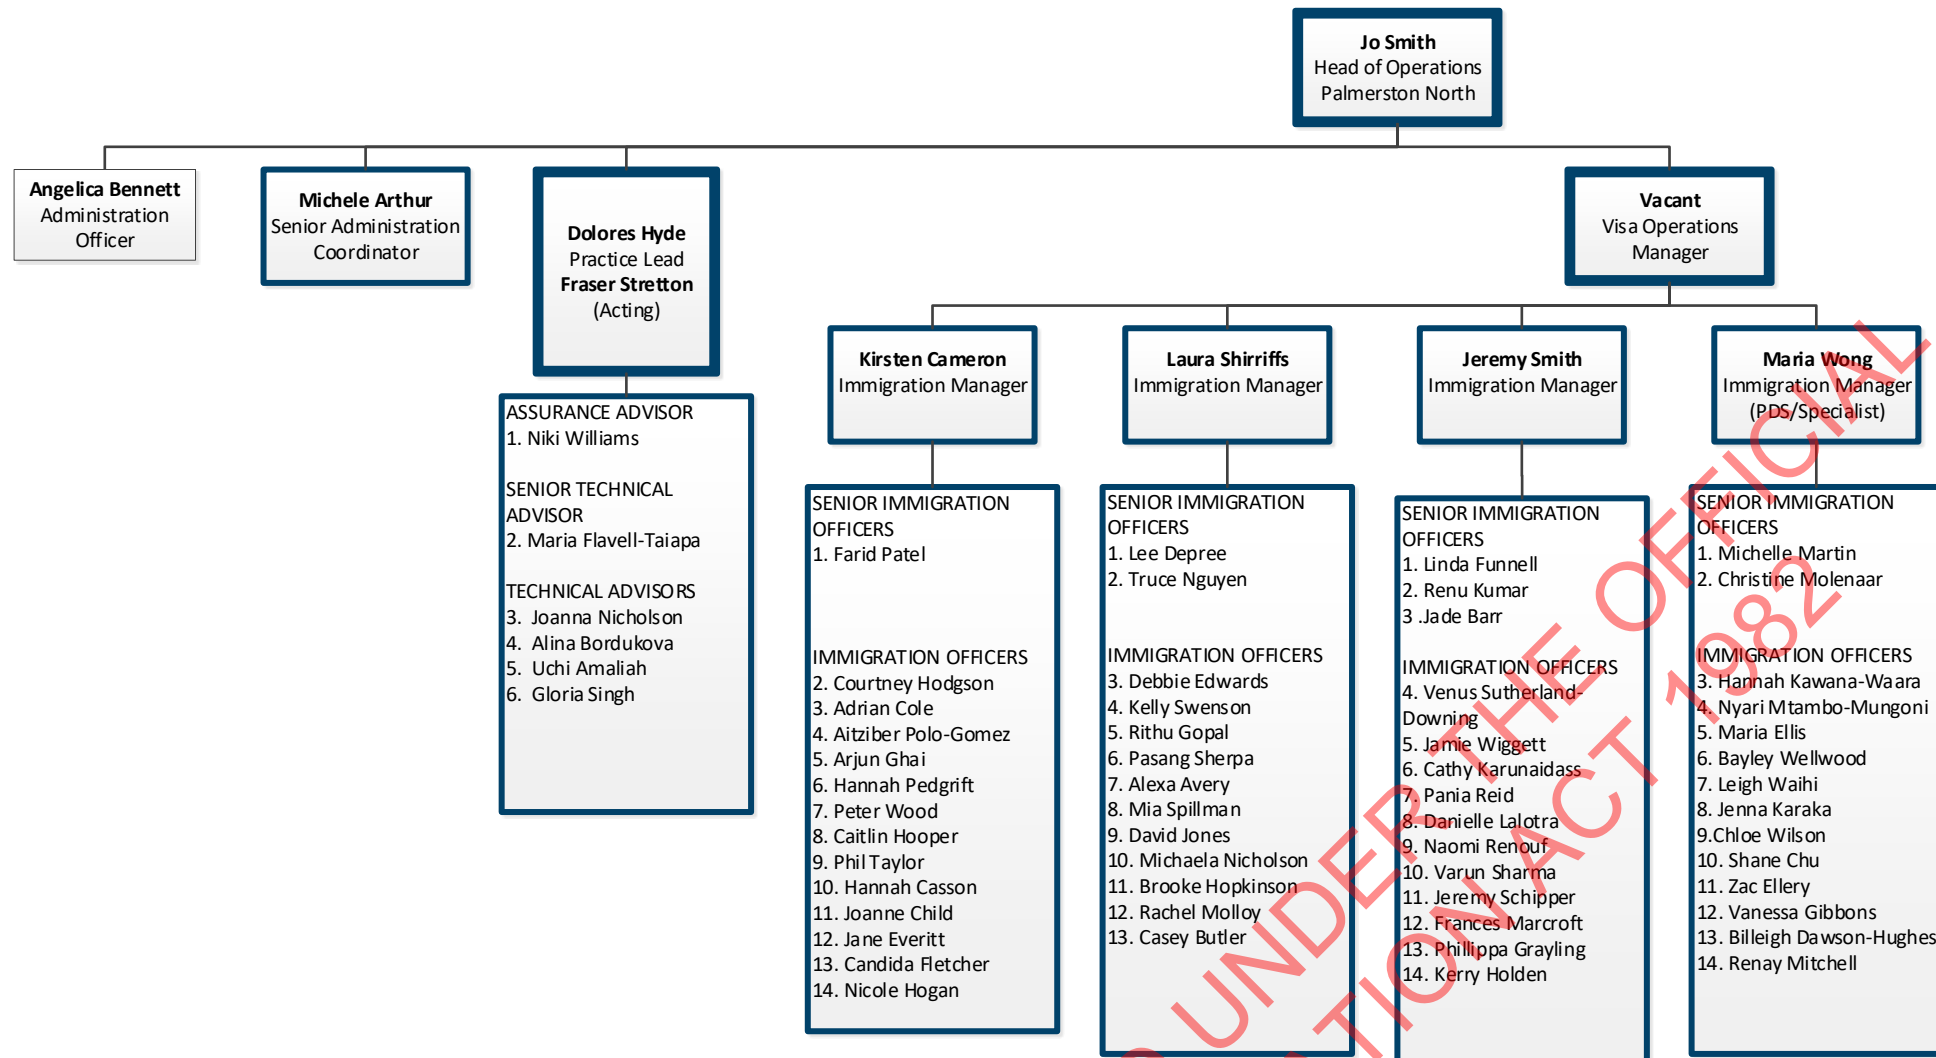

Border & Visa Operations branch
(Pacific Operations teams)

Secondment vacancy
 Secondment backfill
 Permanent vacancy
 Fixed term position
 Contractor position
 Parental Leave

Secondment vacancy
 Secondment backfill
 Permanent vacancy
 Fixed term position
 Contractor position

Updated: 13 May 2021

RELEASED UNDER THE OFFICIAL INFORMATION ACT 1982

RELEASED UNDER THE OFFICIAL INFORMATION ACT 1982

RELEASED UNDER THE OFFICIAL INFORMATION ACT 1982

Border & Visa Operations branch
(Beijing Operations Team)