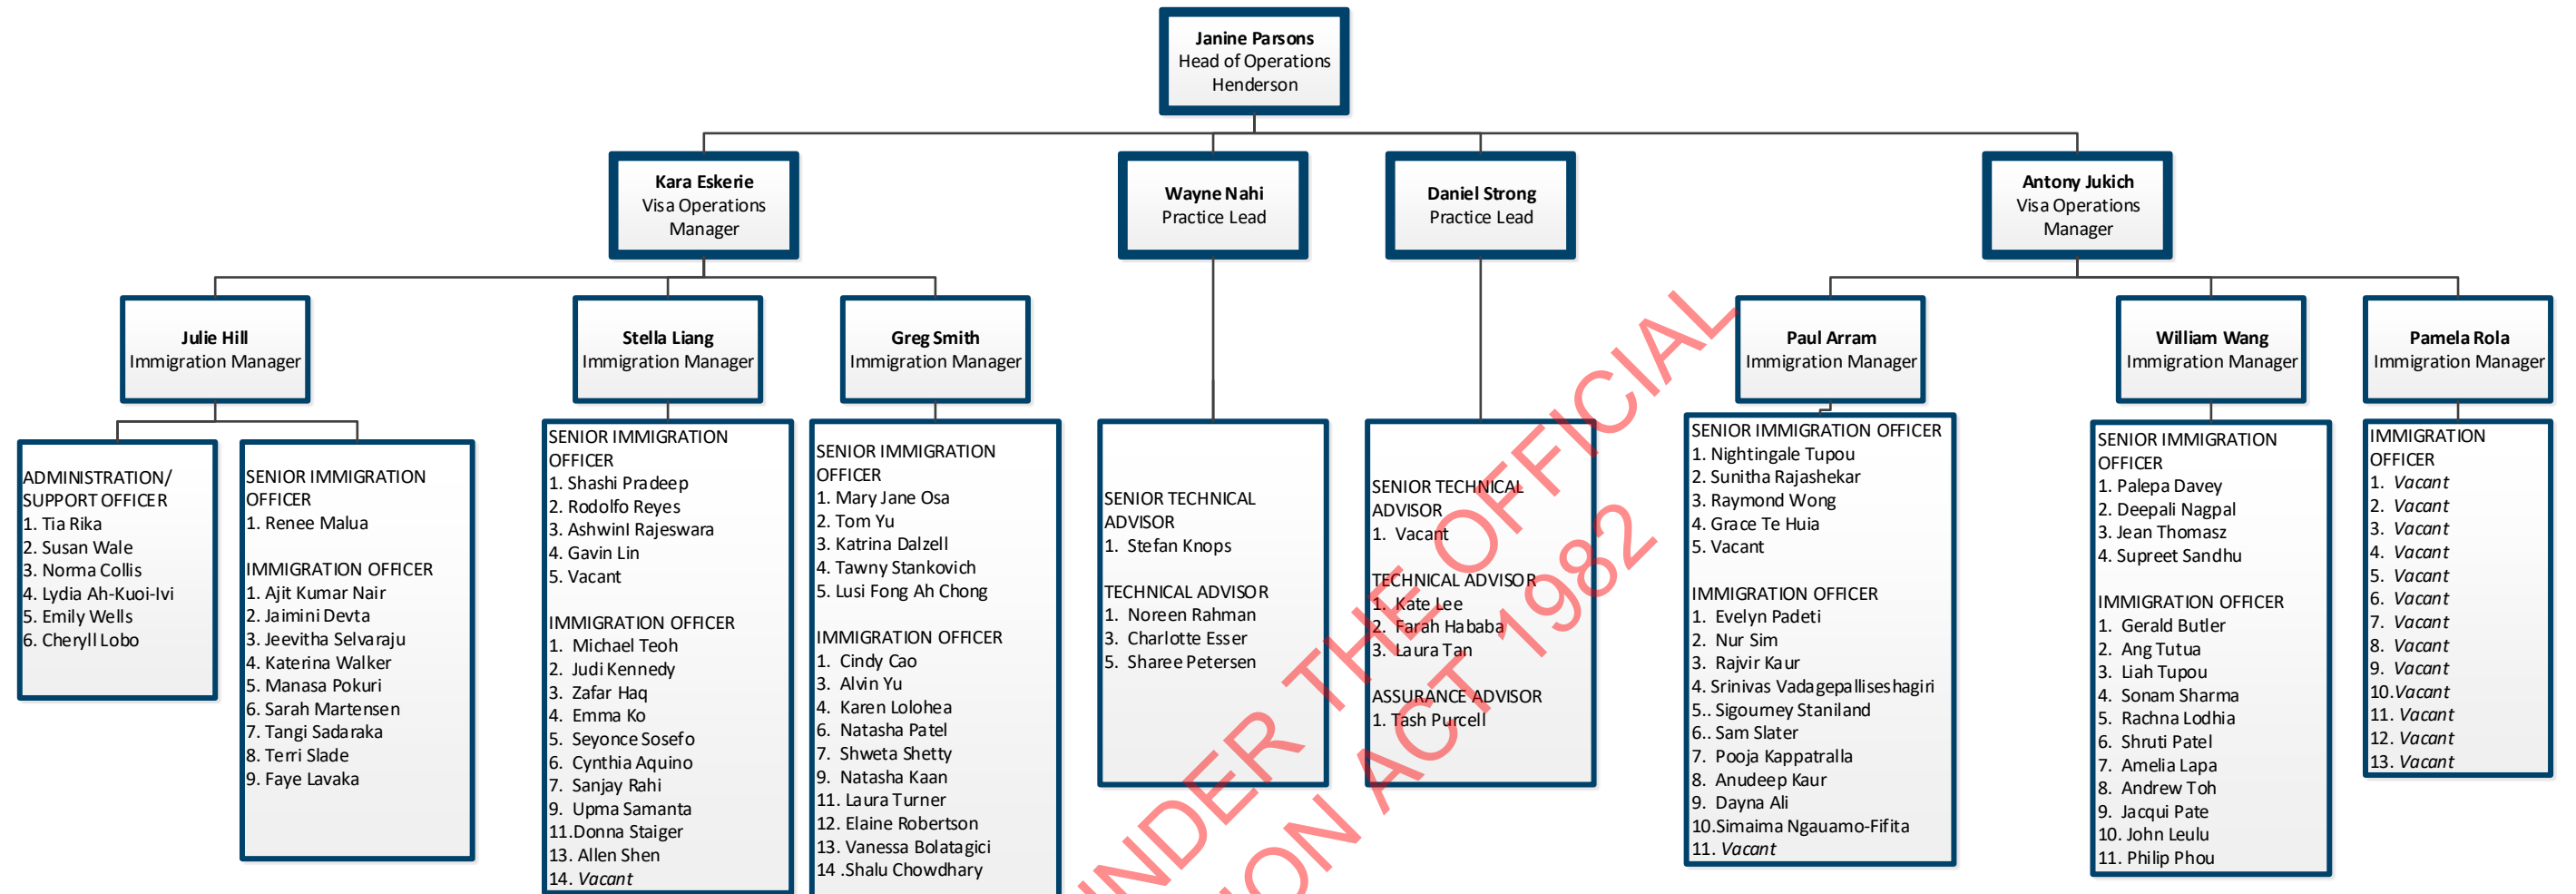

Border & Visa Operations branch
(Pacific Operations teams)

Secondment vacancy
 Secondment backfill
 Permanent vacancy
 Fixed term position
 Contractor position
 Parental Leave

Secondment vacancy
 Secondment backfill
 Permanent vacancy
 Fixed term position
 Contractor position

Updated: 13 May 2021

RELEASED UNDER THE OFFICIAL INFORMATION ACT 1982

RELEASED UNDER THE OFFICIAL INFORMATION ACT 1982

RELEASED UNDER THE OFFICIAL INFORMATION ACT 1982

Border & Visa Operations branch
(Beijing Operations Team)