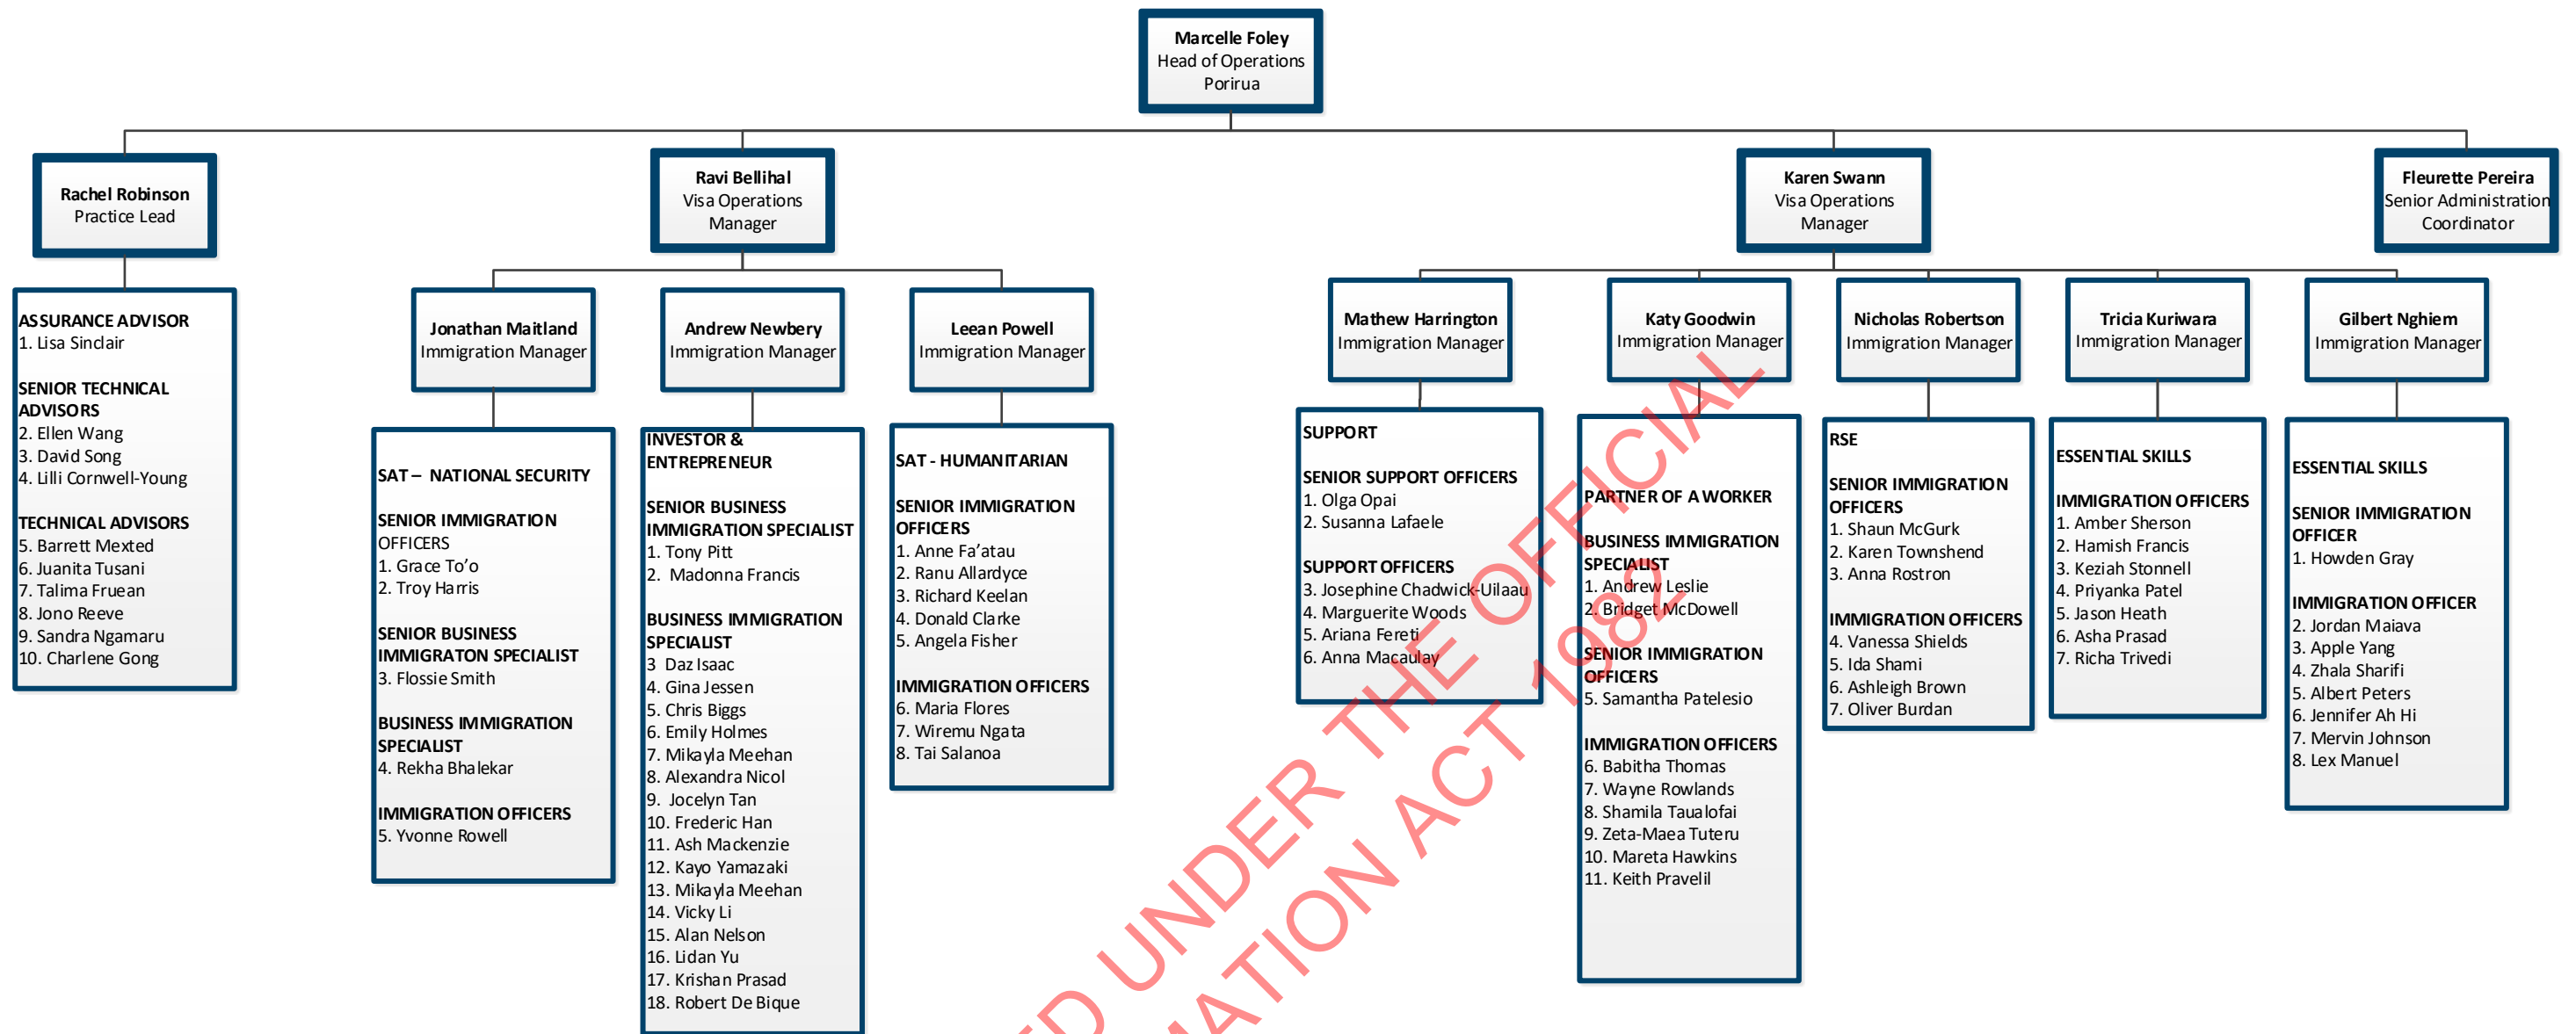

RELEASED UNDER THE OFFICIAL INFORMATION ACT 1982

Updated 21/4/2021