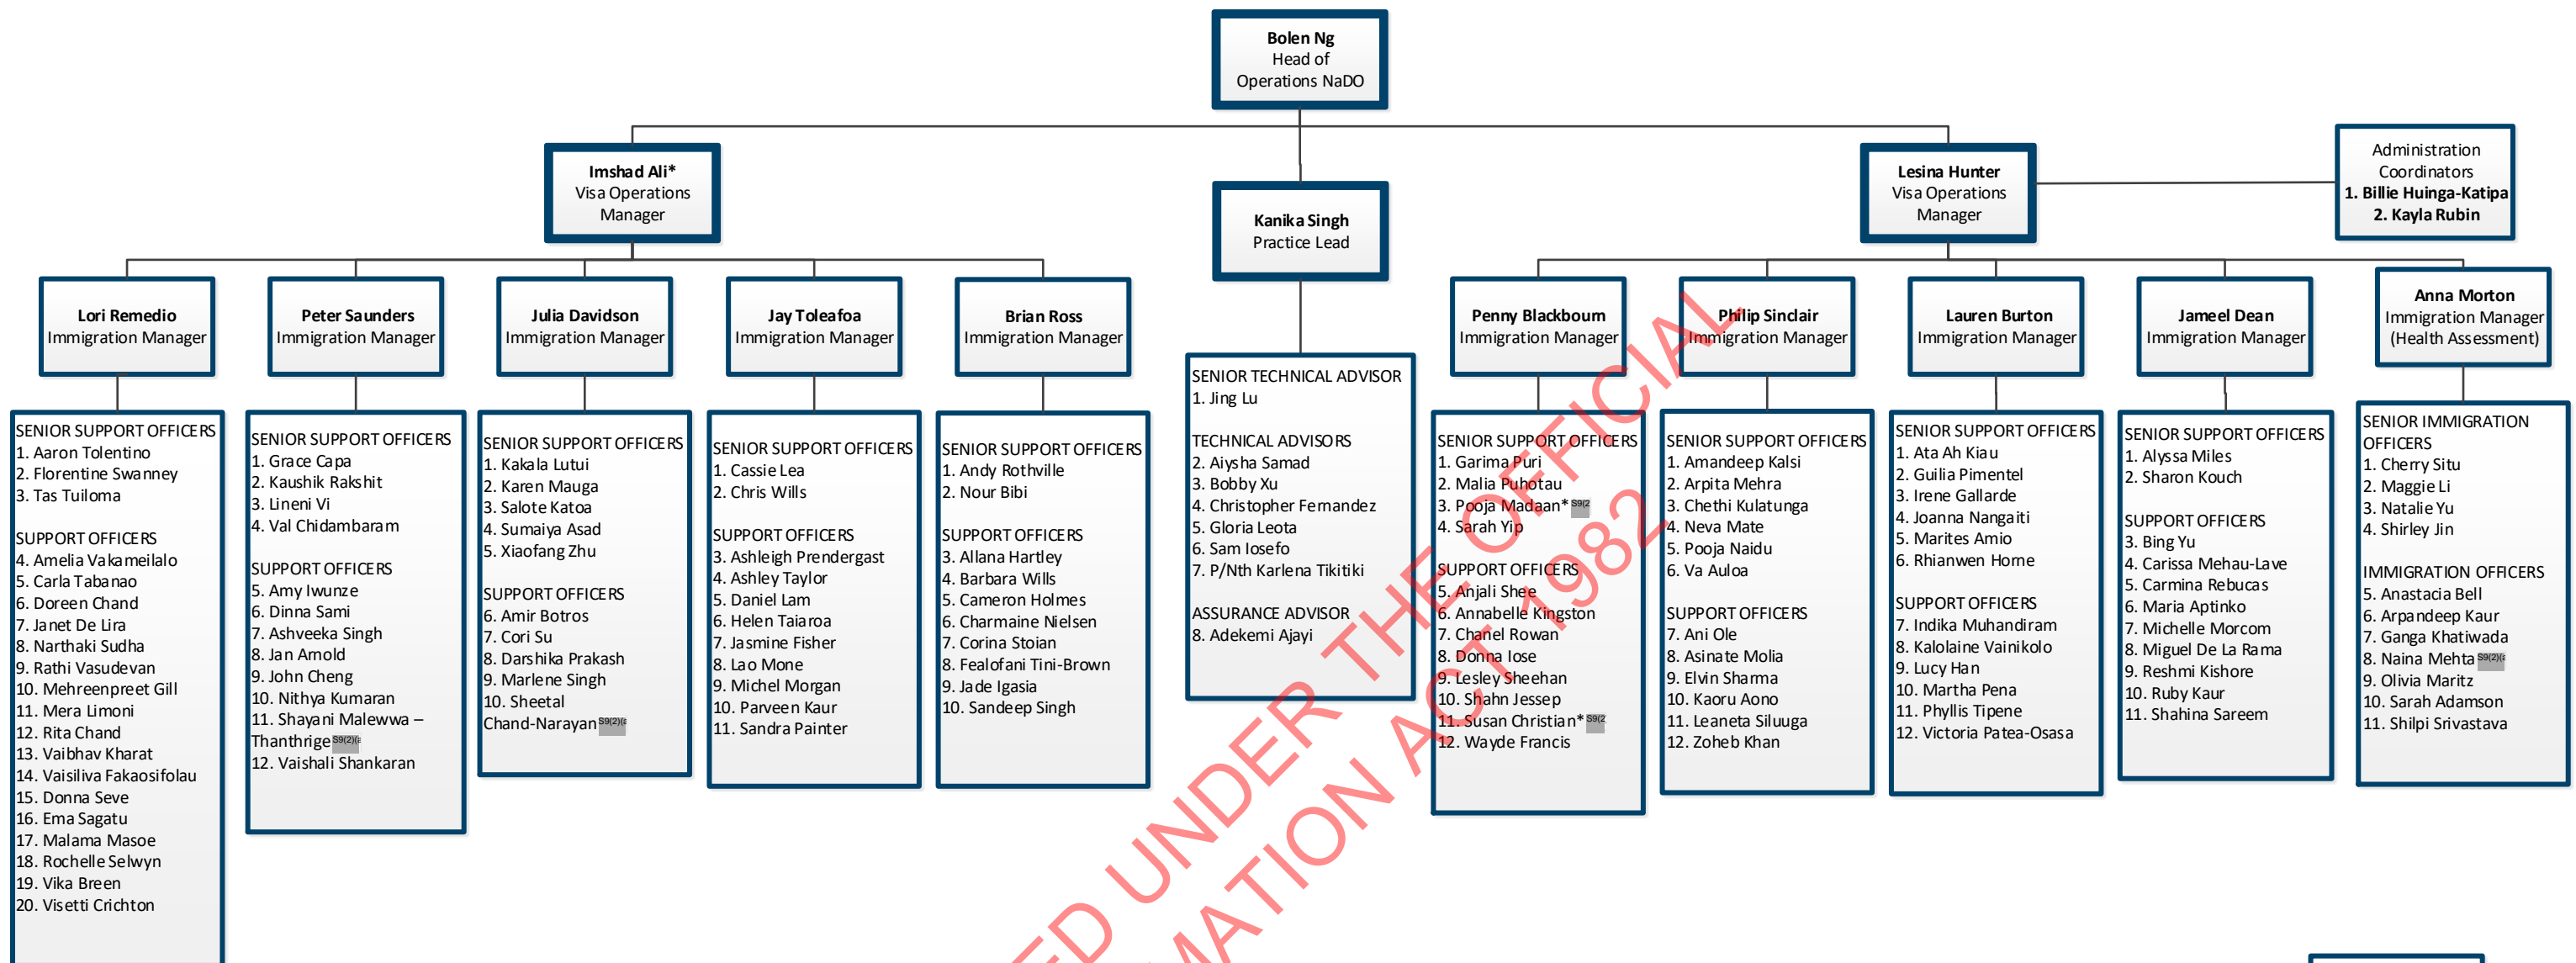

RELEASED UNDER THE OFFICIAL INFORMATION ACT (1982)

*On Secondment

*PL Parental Leave