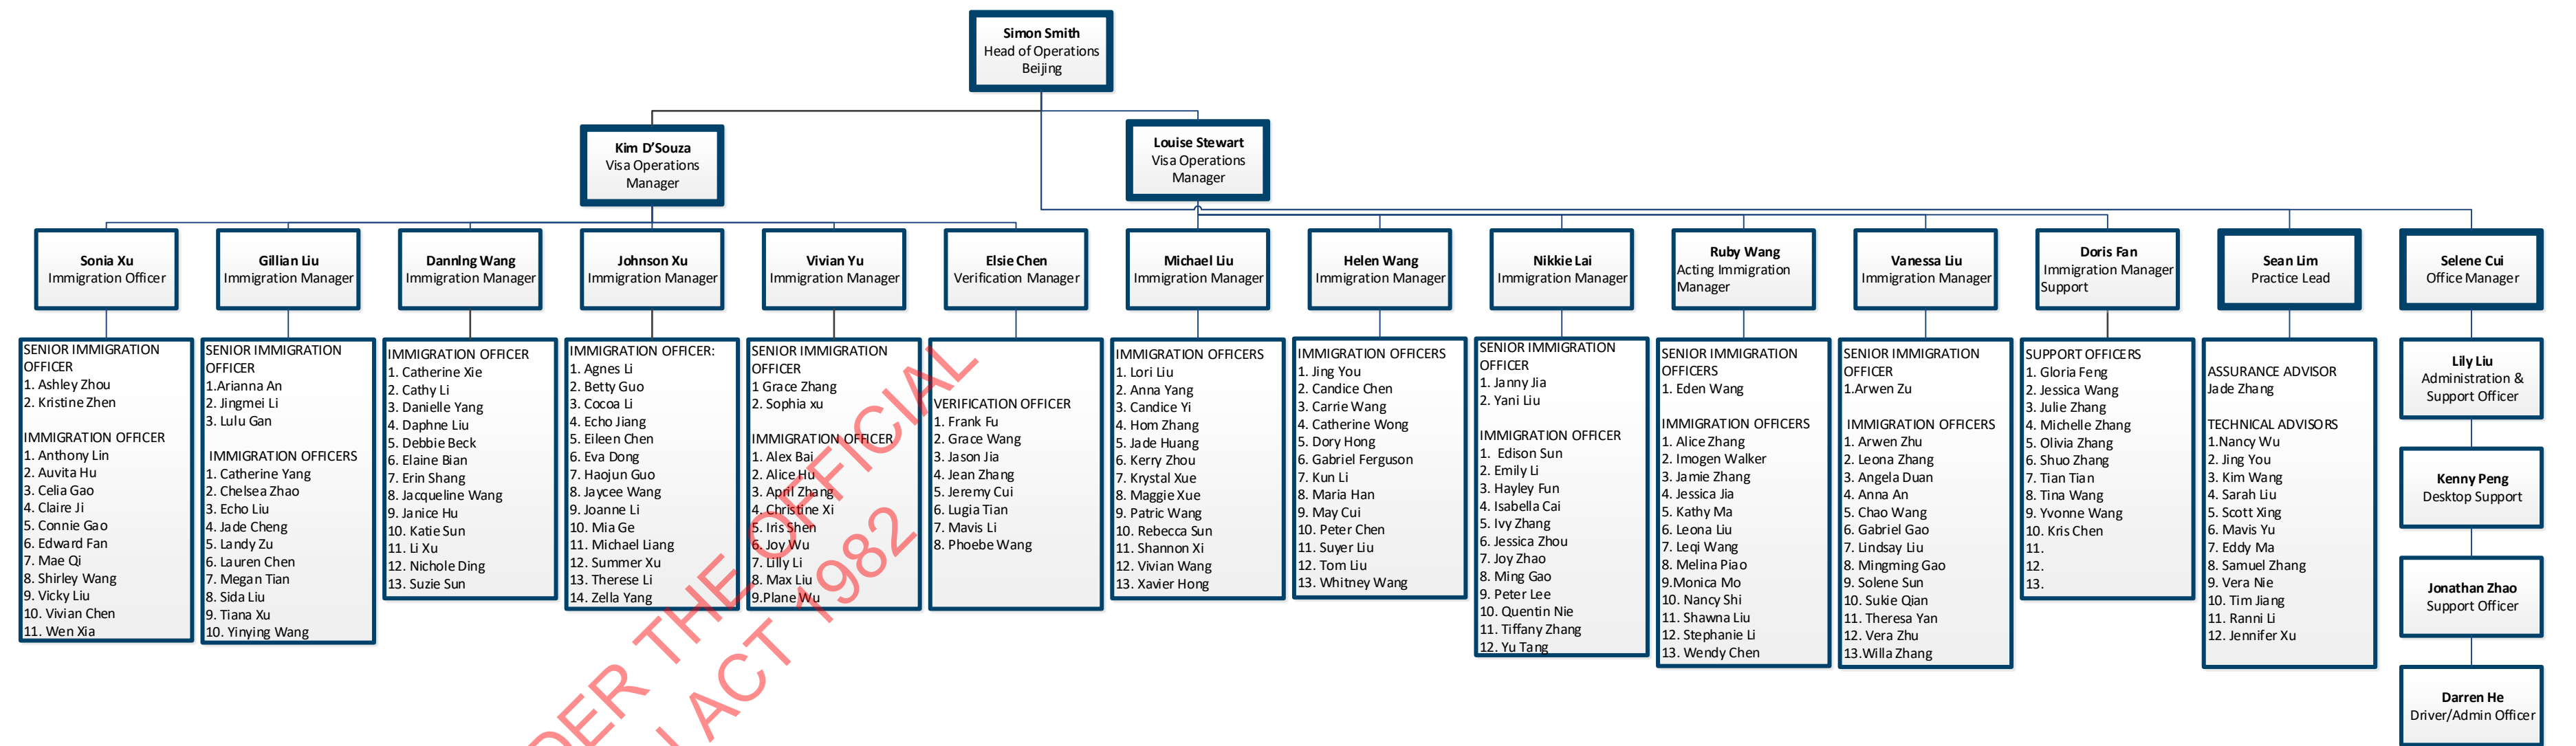

Updated: 13 May 2021

RELEASED UNDER THE OFFICIAL INFORMATION ACT 1982

RELEASED UNDER THE OFFICIAL INFORMATION ACT 1982

RELEASED UNDER THE OFFICIAL INFORMATION ACT 1982

Border & Visa Operations branch
(Beijing Operations Team)