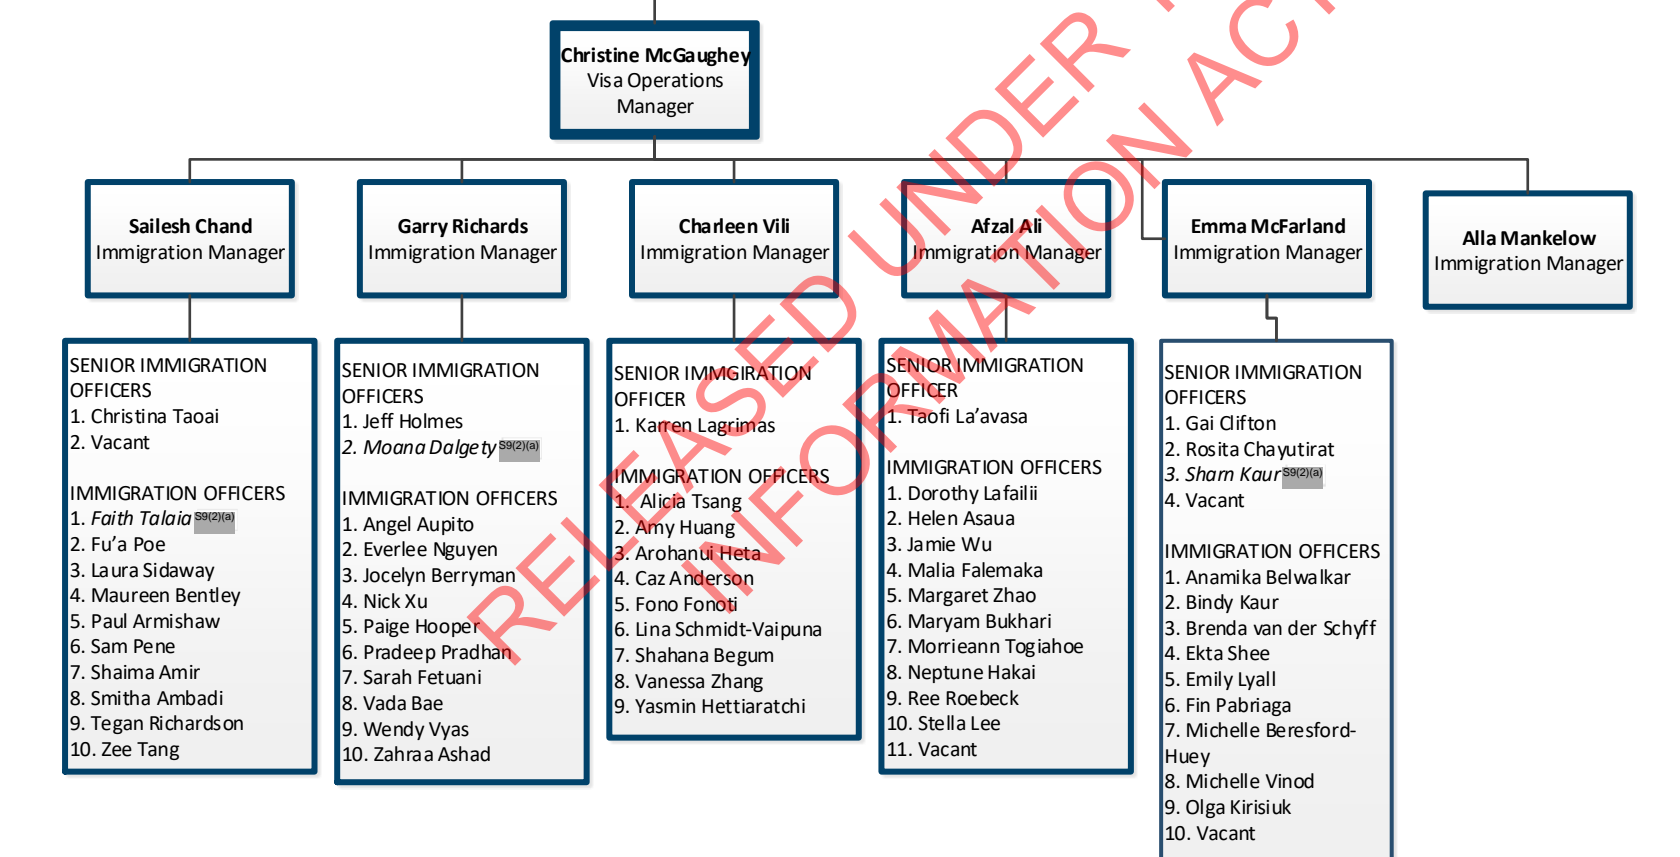

Border & Visa Operations branch
(Pacific Operations teams)

Secondment vacancy
 Secondment backfill
 Permanent vacancy
 Fixed term position
 Contractor position
 Parental Leave

Secondment vacancy
 Secondment backfill
 Permanent vacancy
 Fixed term position
 Contractor position

Updated: 13 May 2021

RELEASED UNDER THE OFFICIAL INFORMATION ACT 1982

RELEASED UNDER THE OFFICIAL INFORMATION ACT 1982

RELEASED UNDER THE OFFICIAL INFORMATION ACT 1982

Border & Visa Operations branch
(Beijing Operations Team)

RELEASED UNDER THE OFFICIAL INFORMATION ACT 1982

Border & Visa Operations branch
(Manukau Operations teams)

REPLACEMENT UNDER THE OFFICE OF IMMIGRATION ACT 1987

Nick Tolan
Head of Operations
Christchurch