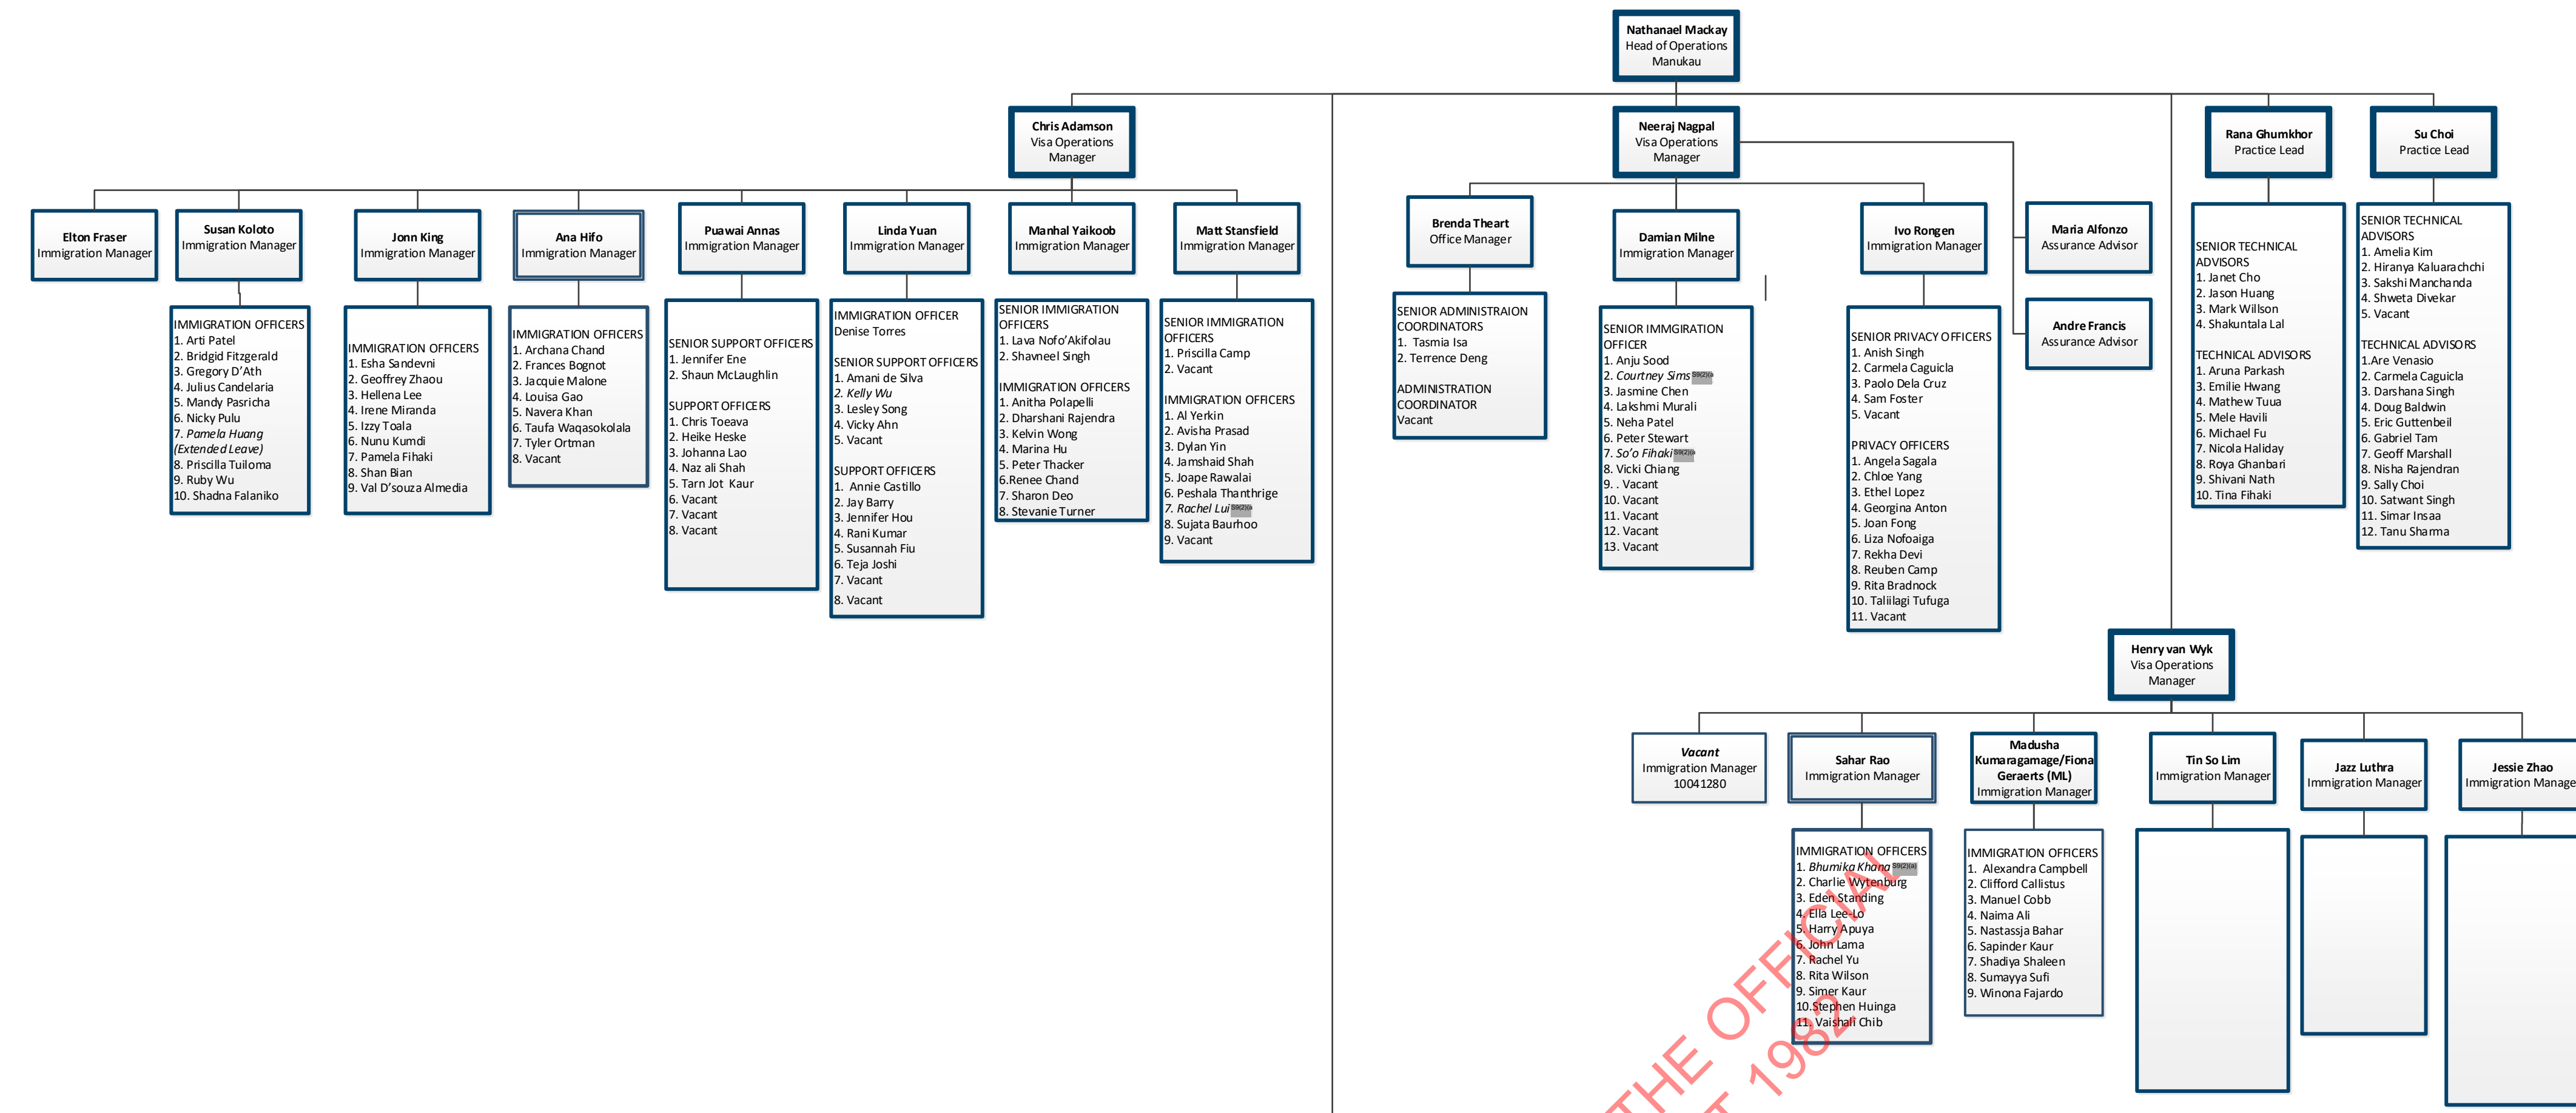

Border & Visa Operations branch
(Manukau Operations teams)