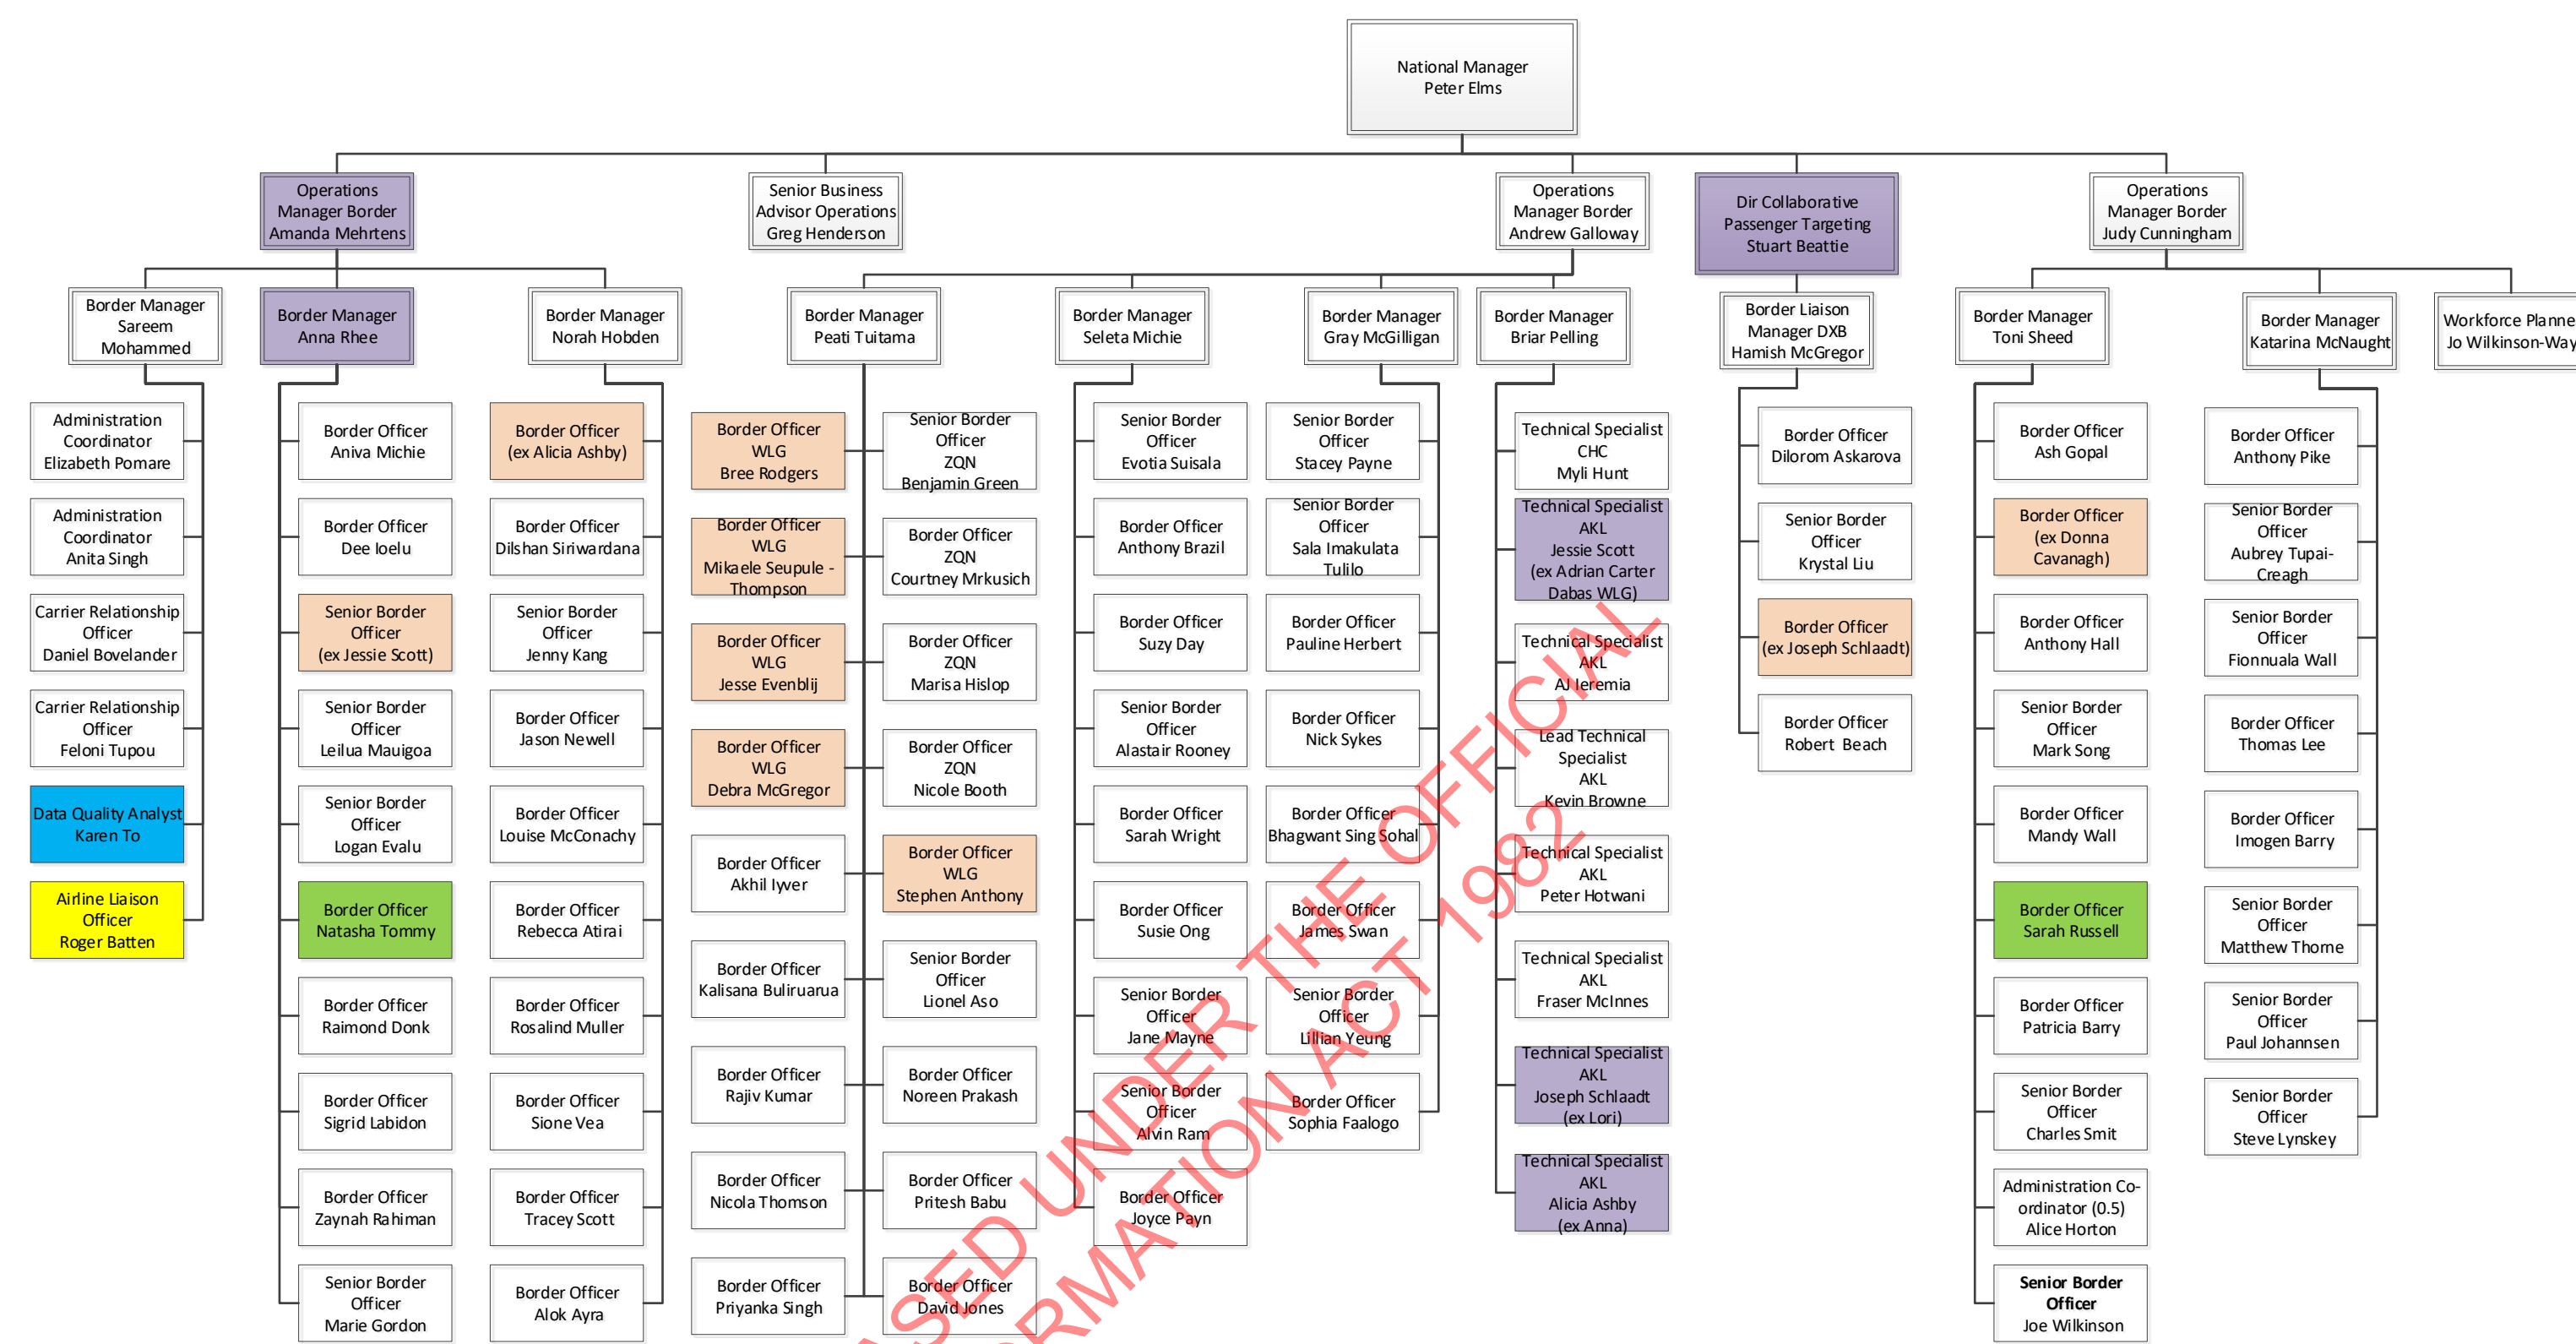

Updated: 13 May 2021

RELEASED UNDER THE OFFICIAL INFORMATION ACT 1982