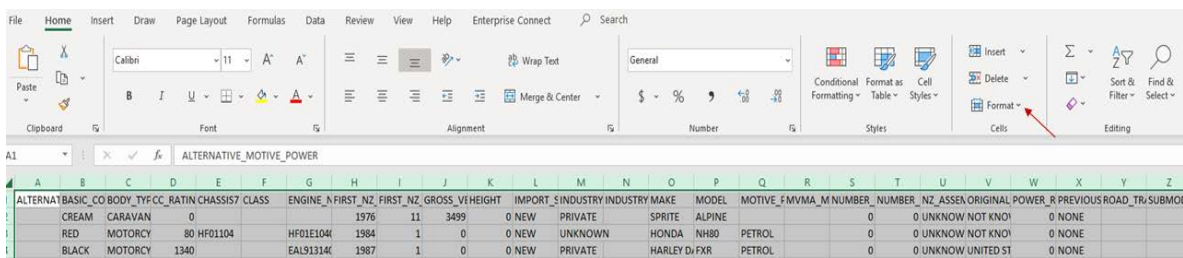

To show the full content of each column, please follow the steps below:

### Step 1:

Click on the area indicated by the red arrow below (triangle shape between column A and row 1) to quickly select all rows and columns in the spreadsheet.

### Step 2:

Once all rows and columns are selected, click on Format from the main menu (Home tab) as shown by the red arrow below.

L – Import status

O – Make

P – Model

AF – Vehicle year

The screenshot shows the Microsoft Excel interface with a data table. The 'Data' tab is active, and a filter is applied to the 'BASIC\_COLOUR' column. The table contains the following data: