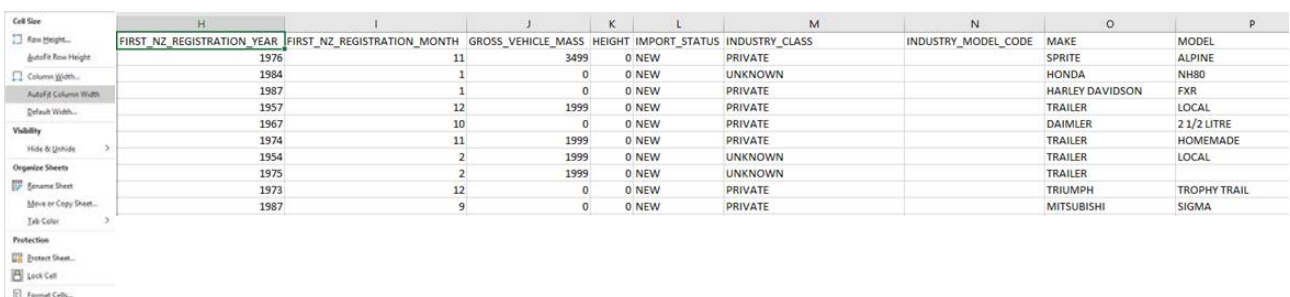

Step 3:

Select AutoFit Column Width from the drop-down menu. This selection will automatically adjust all column widths so that their contents are completely visible as illustrated below.