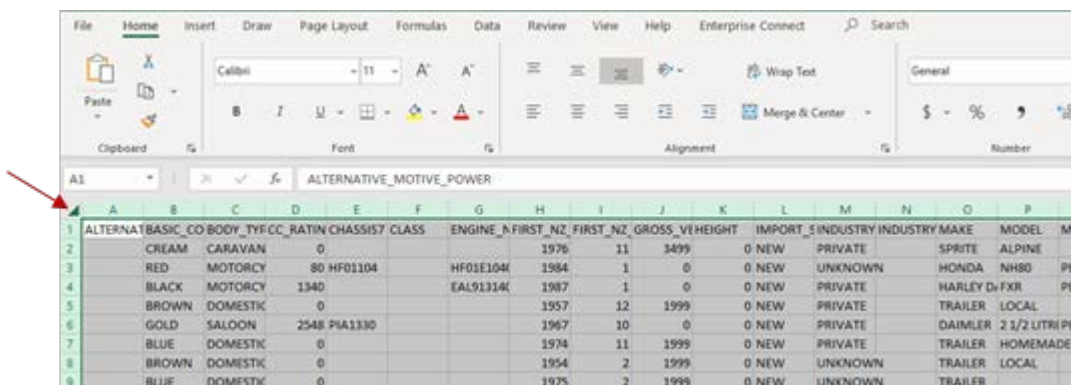

Dear Oscar,

Detailed instructions on how to access the information you have requested are set out below.

If you select the vehicle year, you will be able to download an Excel file of current registered vehicles by year of manufacture, model year or year of first registration in New Zealand or internationally. When you open the CSV file in Excel, every column will be set to the same default width, which causes the contents of some columns to be partially hidden and difficult to read.

To show the full content of each column, please follow the steps below:

### Step 1:

Click on the area indicated by the red arrow below (triangle shape between column A and row 1) to quickly select all rows and columns in the spreadsheet.

L – Import status

O – Make

P – Model

AF – Vehicle year

The screenshot shows the Microsoft Excel interface with a data table. The 'Data' tab is active, and a filter is applied to the 'BASIC\_COLOUR' column. The table contains the following data: