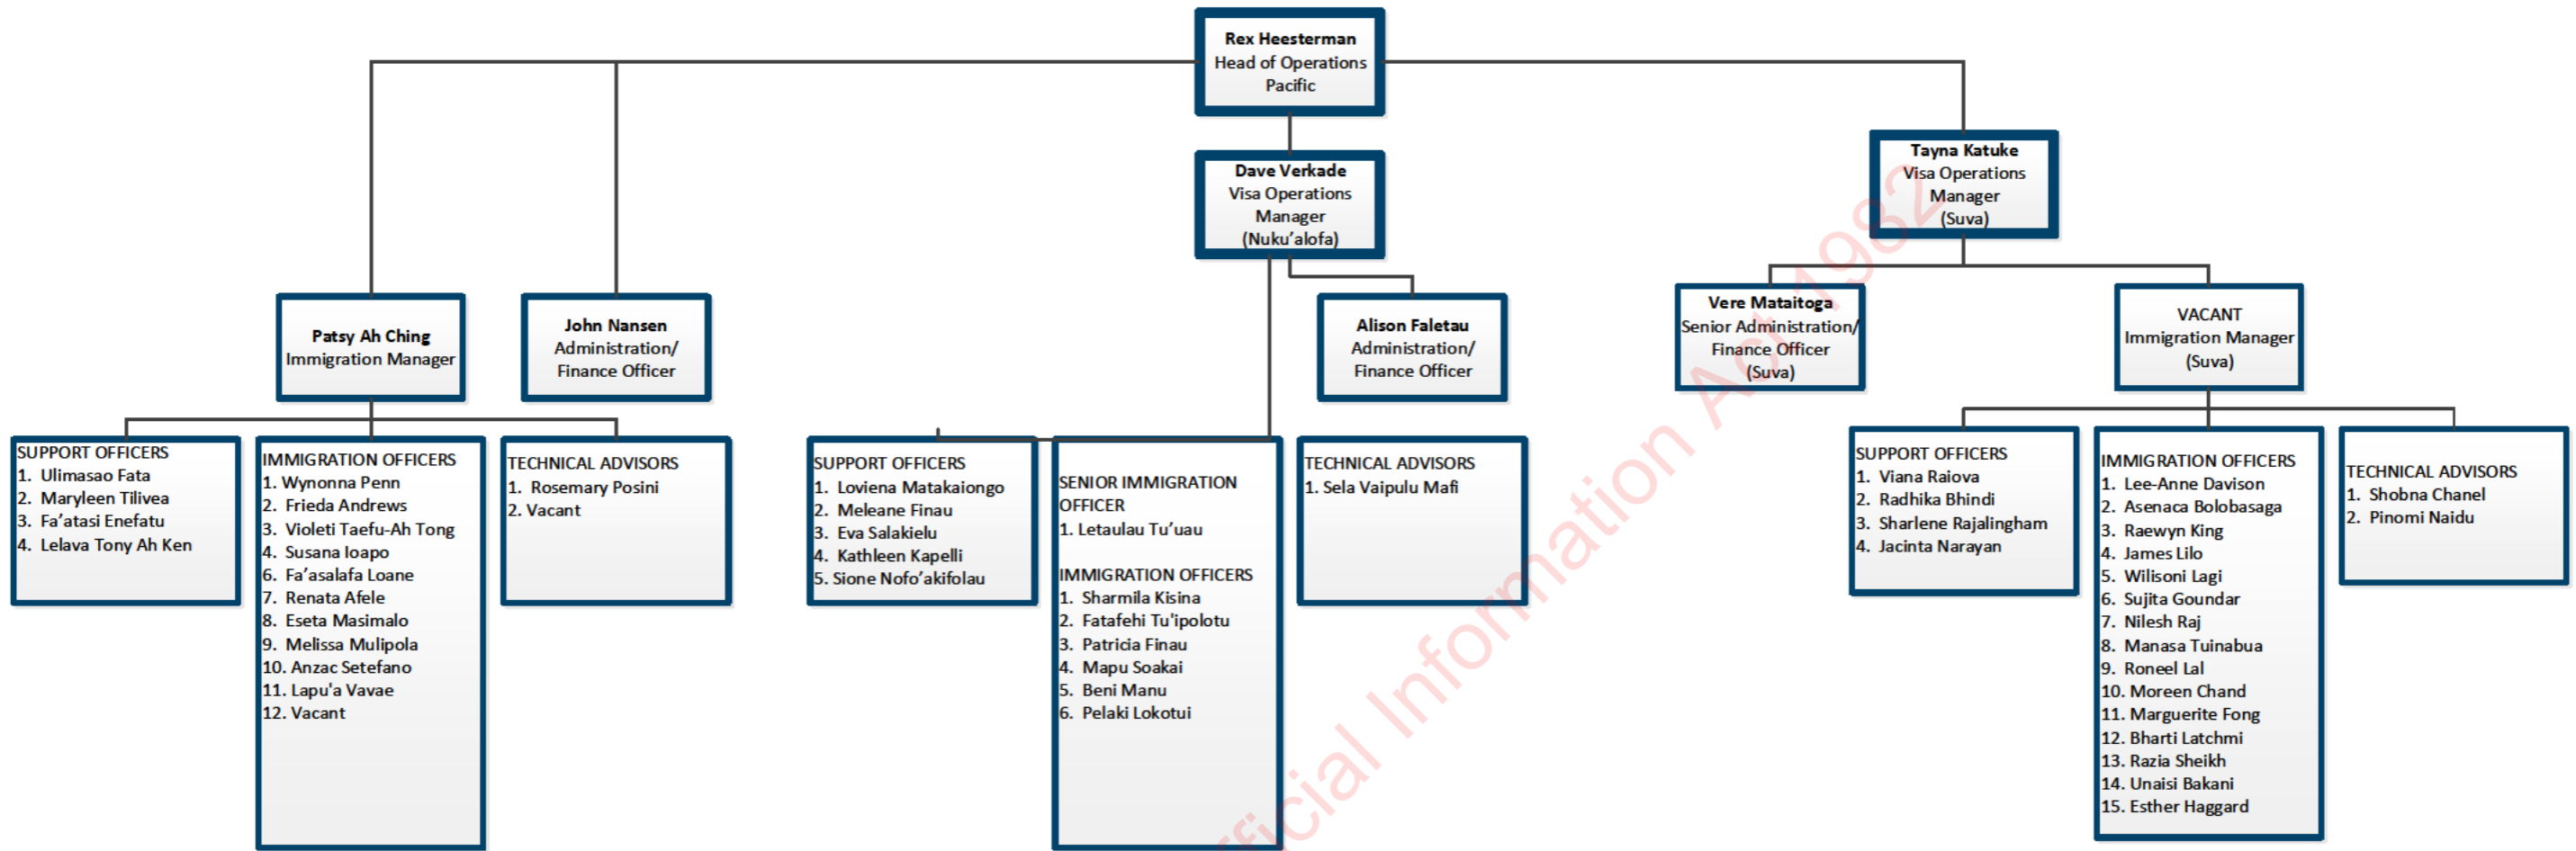

Released under the Official Information Act 1982