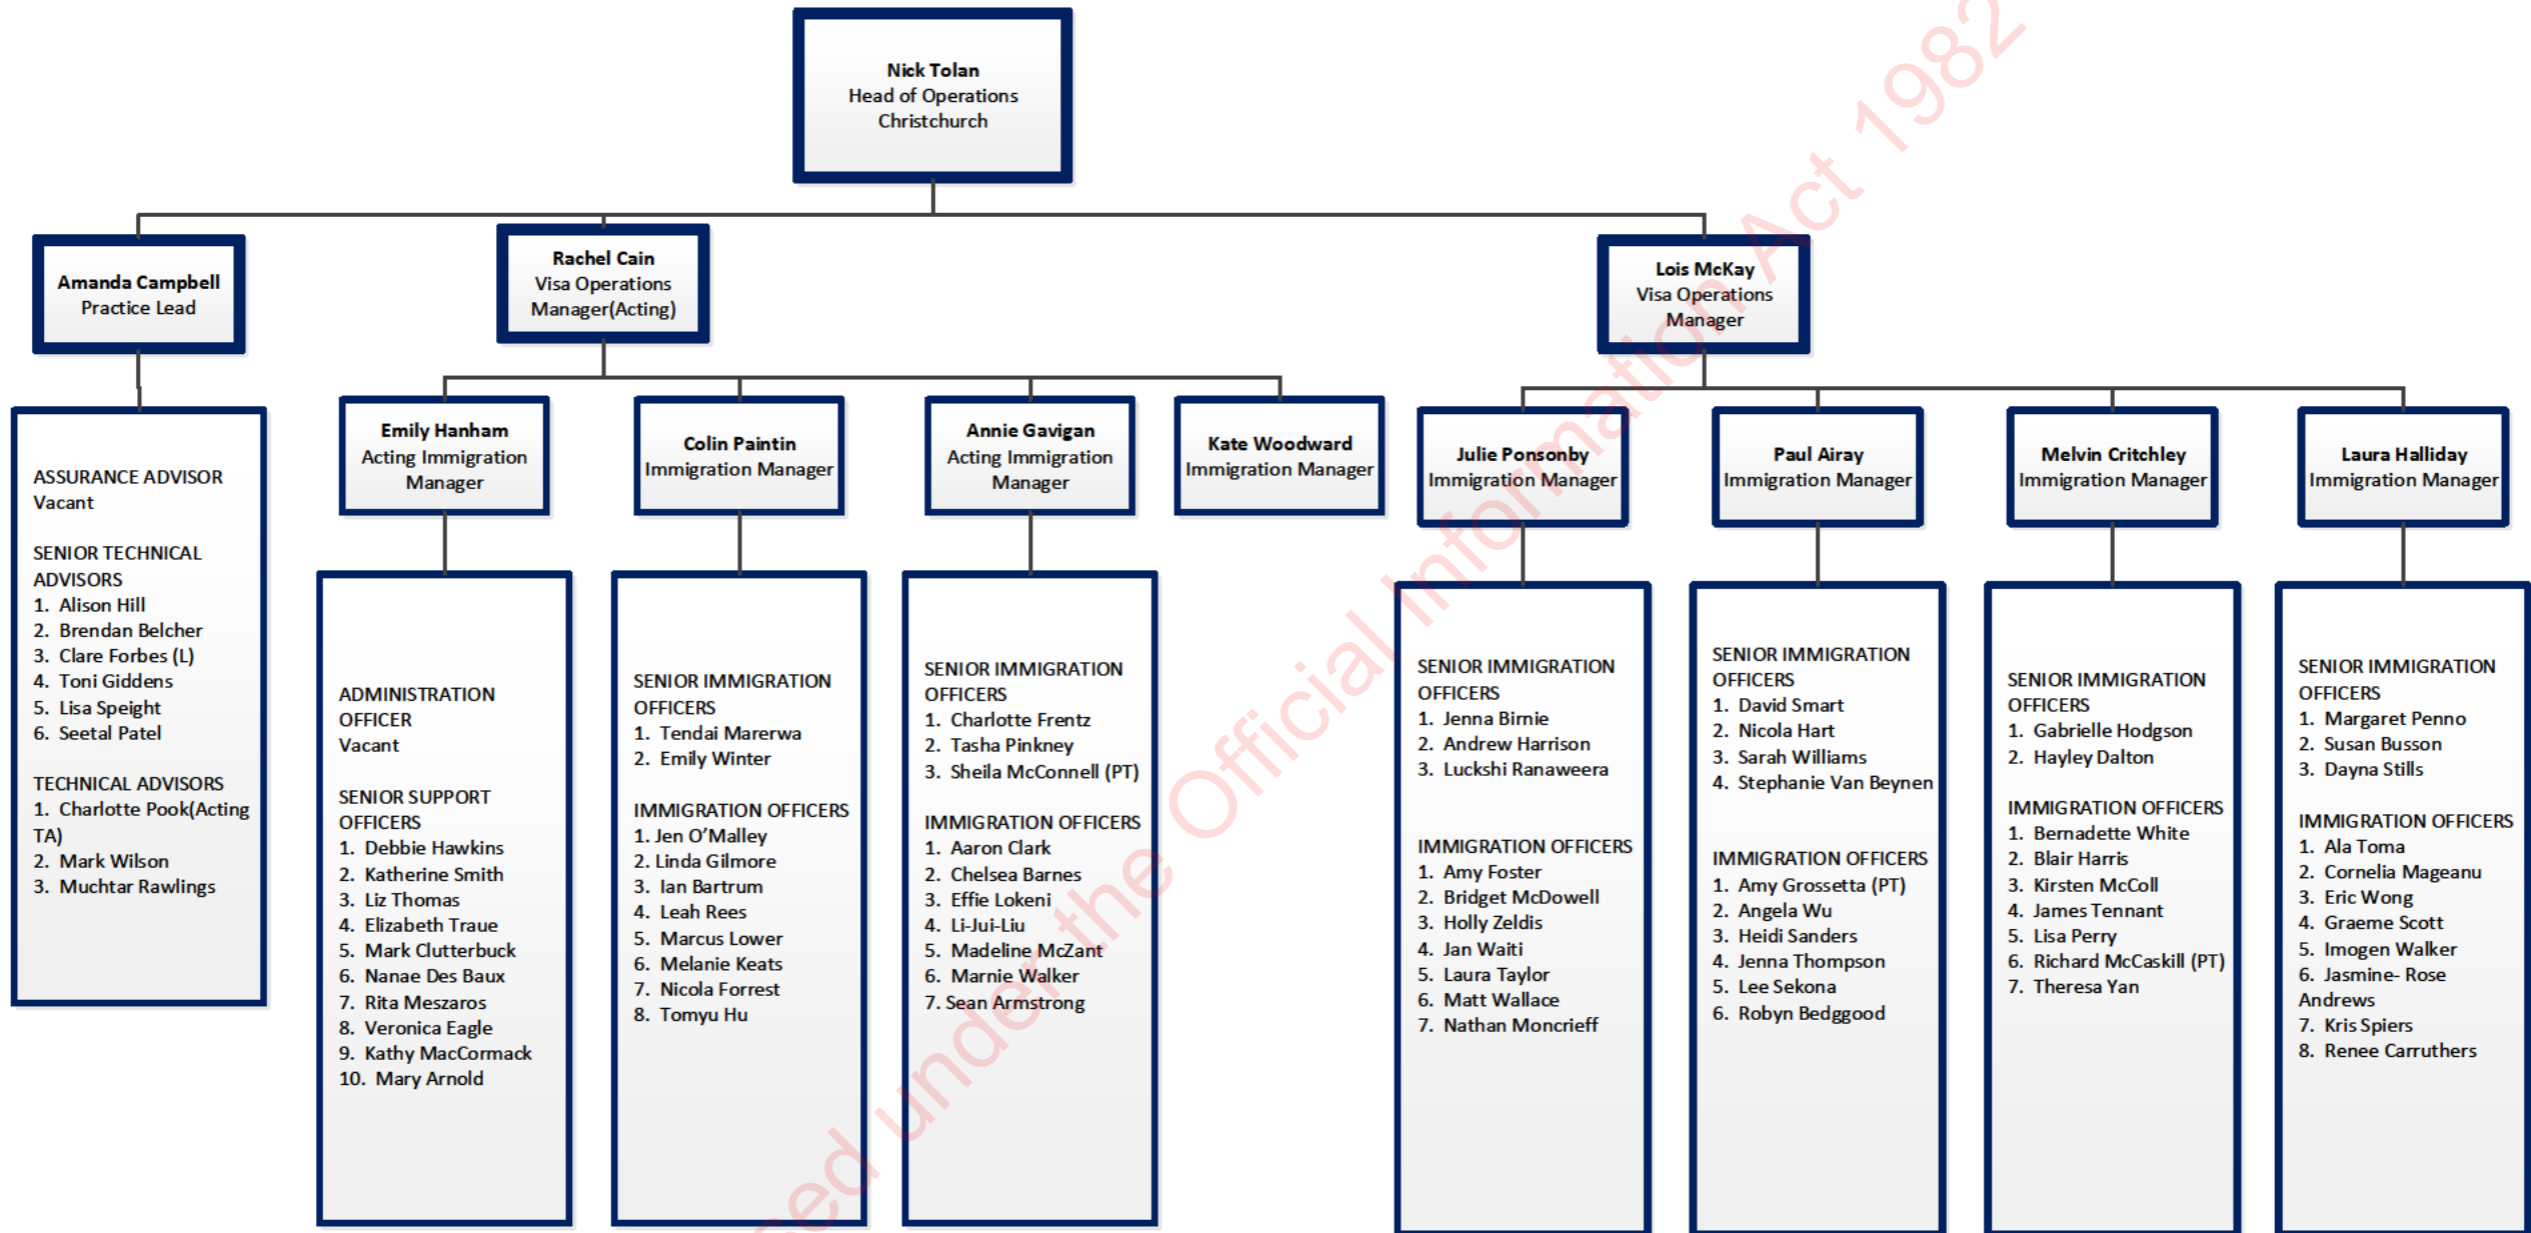

Released under the Official Information Act 1982

Marcelle Foley
Head of Operations
Porirua

Rachel Robinson
Practice Lead

- ASSURANCE ADVISOR**
1. Lisa Sinclair
- SENIOR TECHNICAL ADVISORS**
2. Ellen Wang
3. David Song
4. Lilli Cornwell-Young
- TECHNICAL ADVISORS**
5. Barrett Mexted
6. Juanita Tusani
7. Talima Fruean
8. Jono Reeve
9. Sandra Ngamaru
10. Charlene Gong

Ravi Bellihal
Visa Operations
Manager

Jonathan Maitland
Immigration Manager

- SAT – NATIONAL SECURITY**
- SENIOR IMMIGRATION OFFICERS**
1. Grace To'o
2. Troy Harris
- SENIOR BUSINESS IMMIGRATION SPECIALIST**
3. Flossie Smith
- BUSINESS IMMIGRATION SPECIALIST**
4. Rekha Bhalekar
- IMMIGRATION OFFICERS**
5. Yvonne Rowell

Nicholas Robertson
Immigration Manager

- RSE**
- SENIOR IMMIGRATION OFFICERS**
1. Shaun McGurk
2. Karen Townshend
3. Anna Rostron
- IMMIGRATION OFFICERS**
4. Vanessa Shields
5. Ida Shami
6. Ashleigh Brown
7. Oliver Burdan

- ESSENTIAL SKILLS**
- SENIOR IMMIGRATION OFFICER**
1. Howden Gray
- IMMIGRATION OFFICER**
2. Jordan Maiava
3. Apple Yang
4. Zhala Sharifi
5. Albert Peters
6. Jennifer Ah Hi
7. Mervin Johnson
8. Lex Manuel