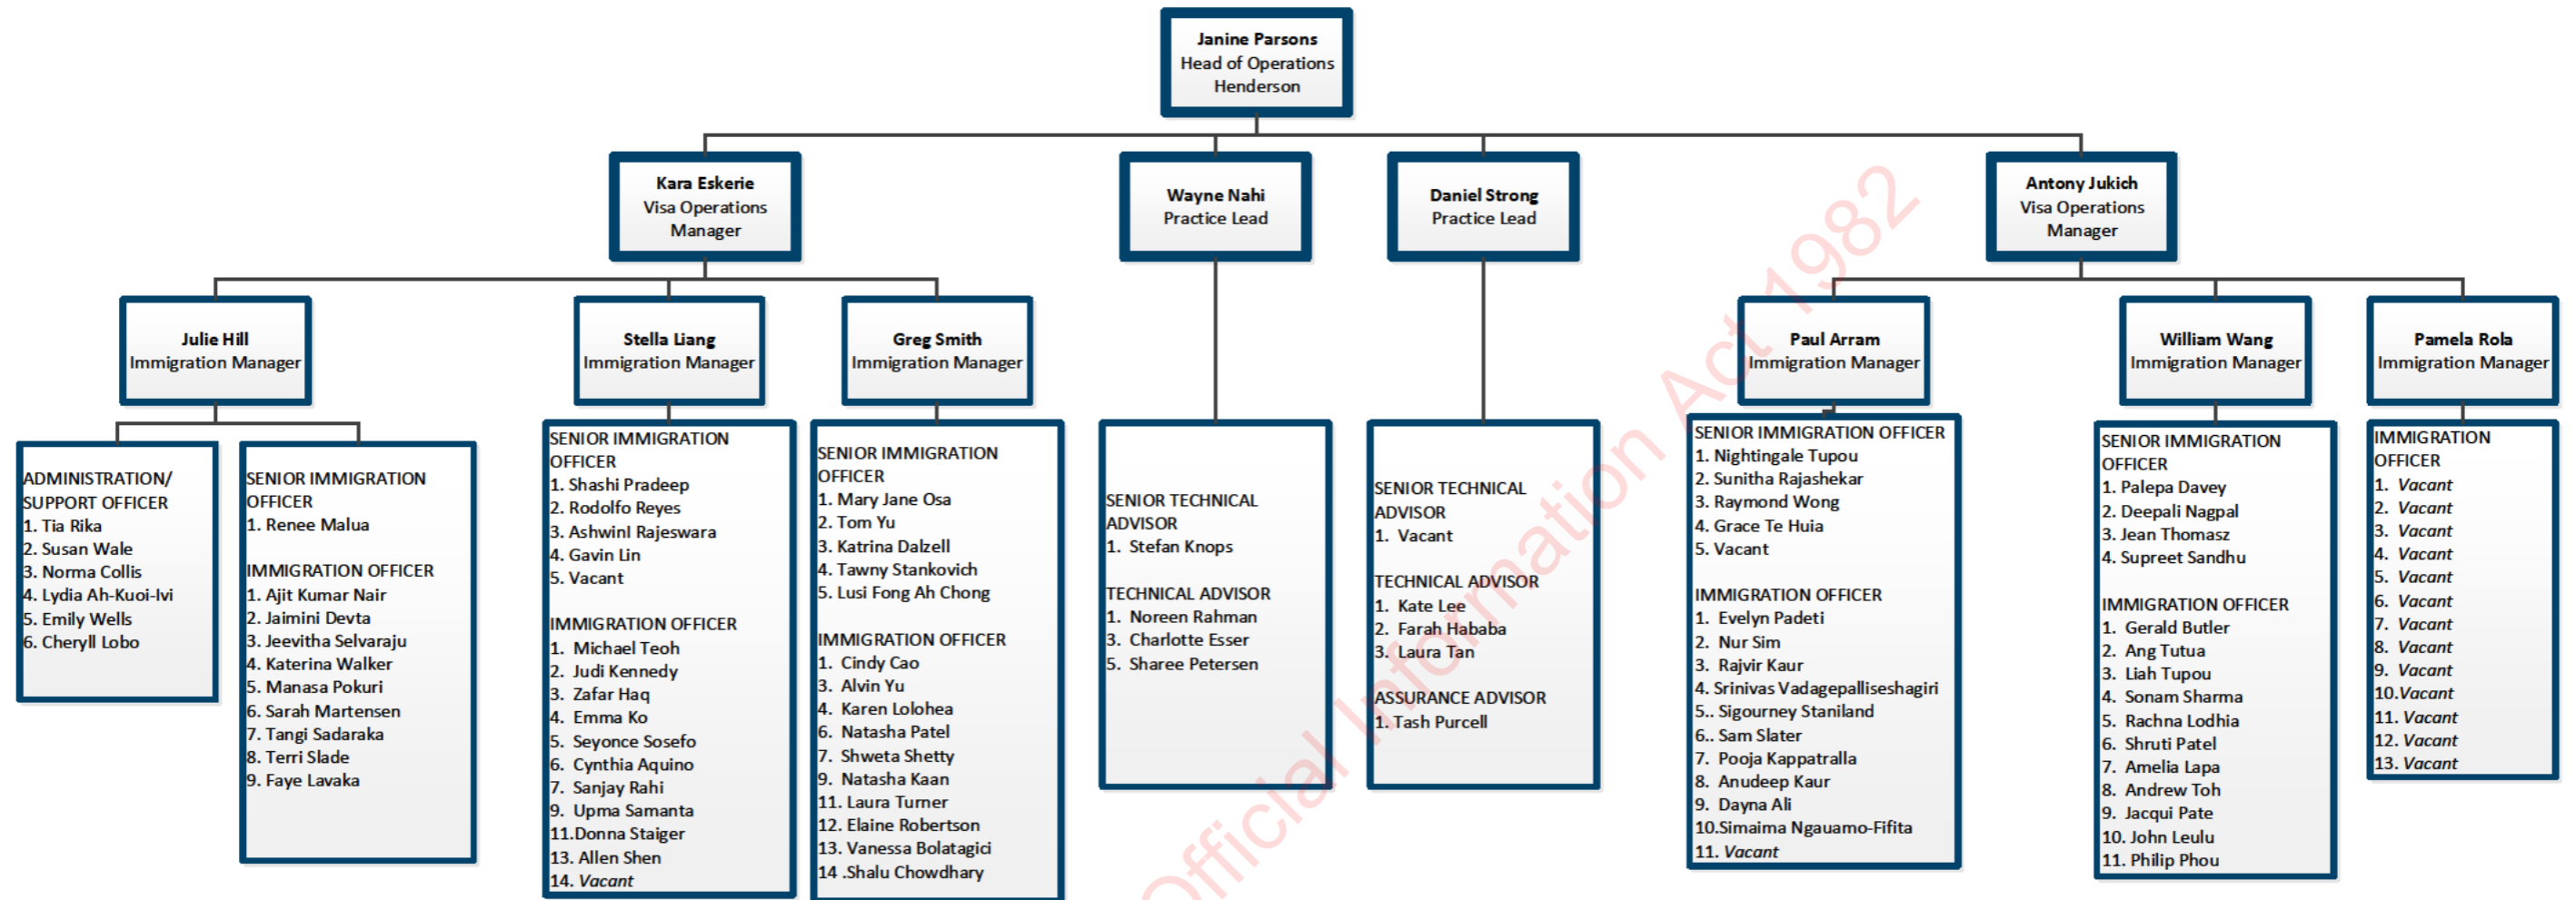

Released under the Official Information Act 1982