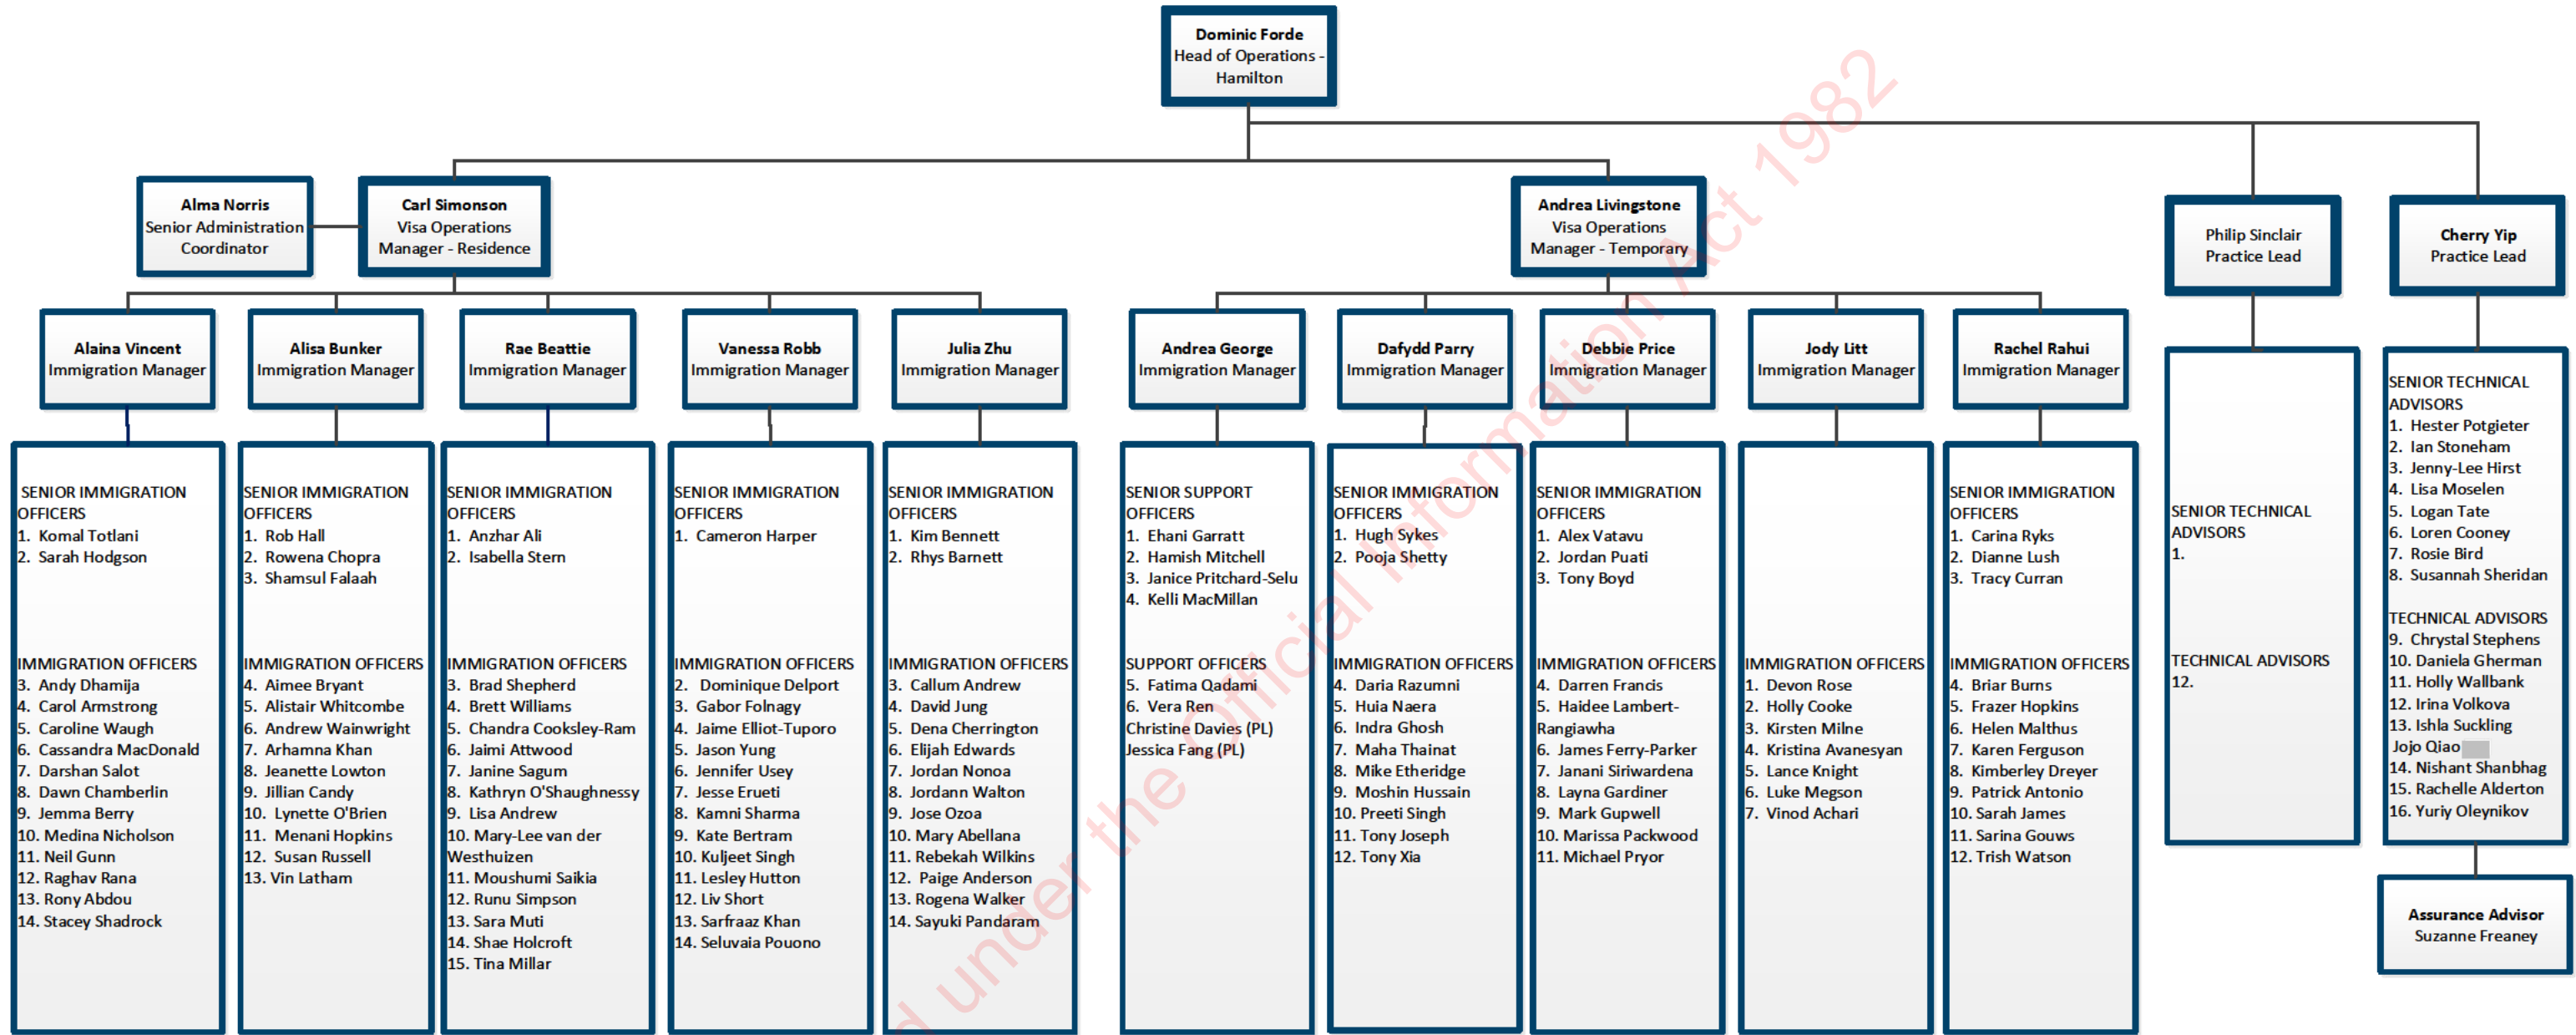

Released under the Official Information Act 1982