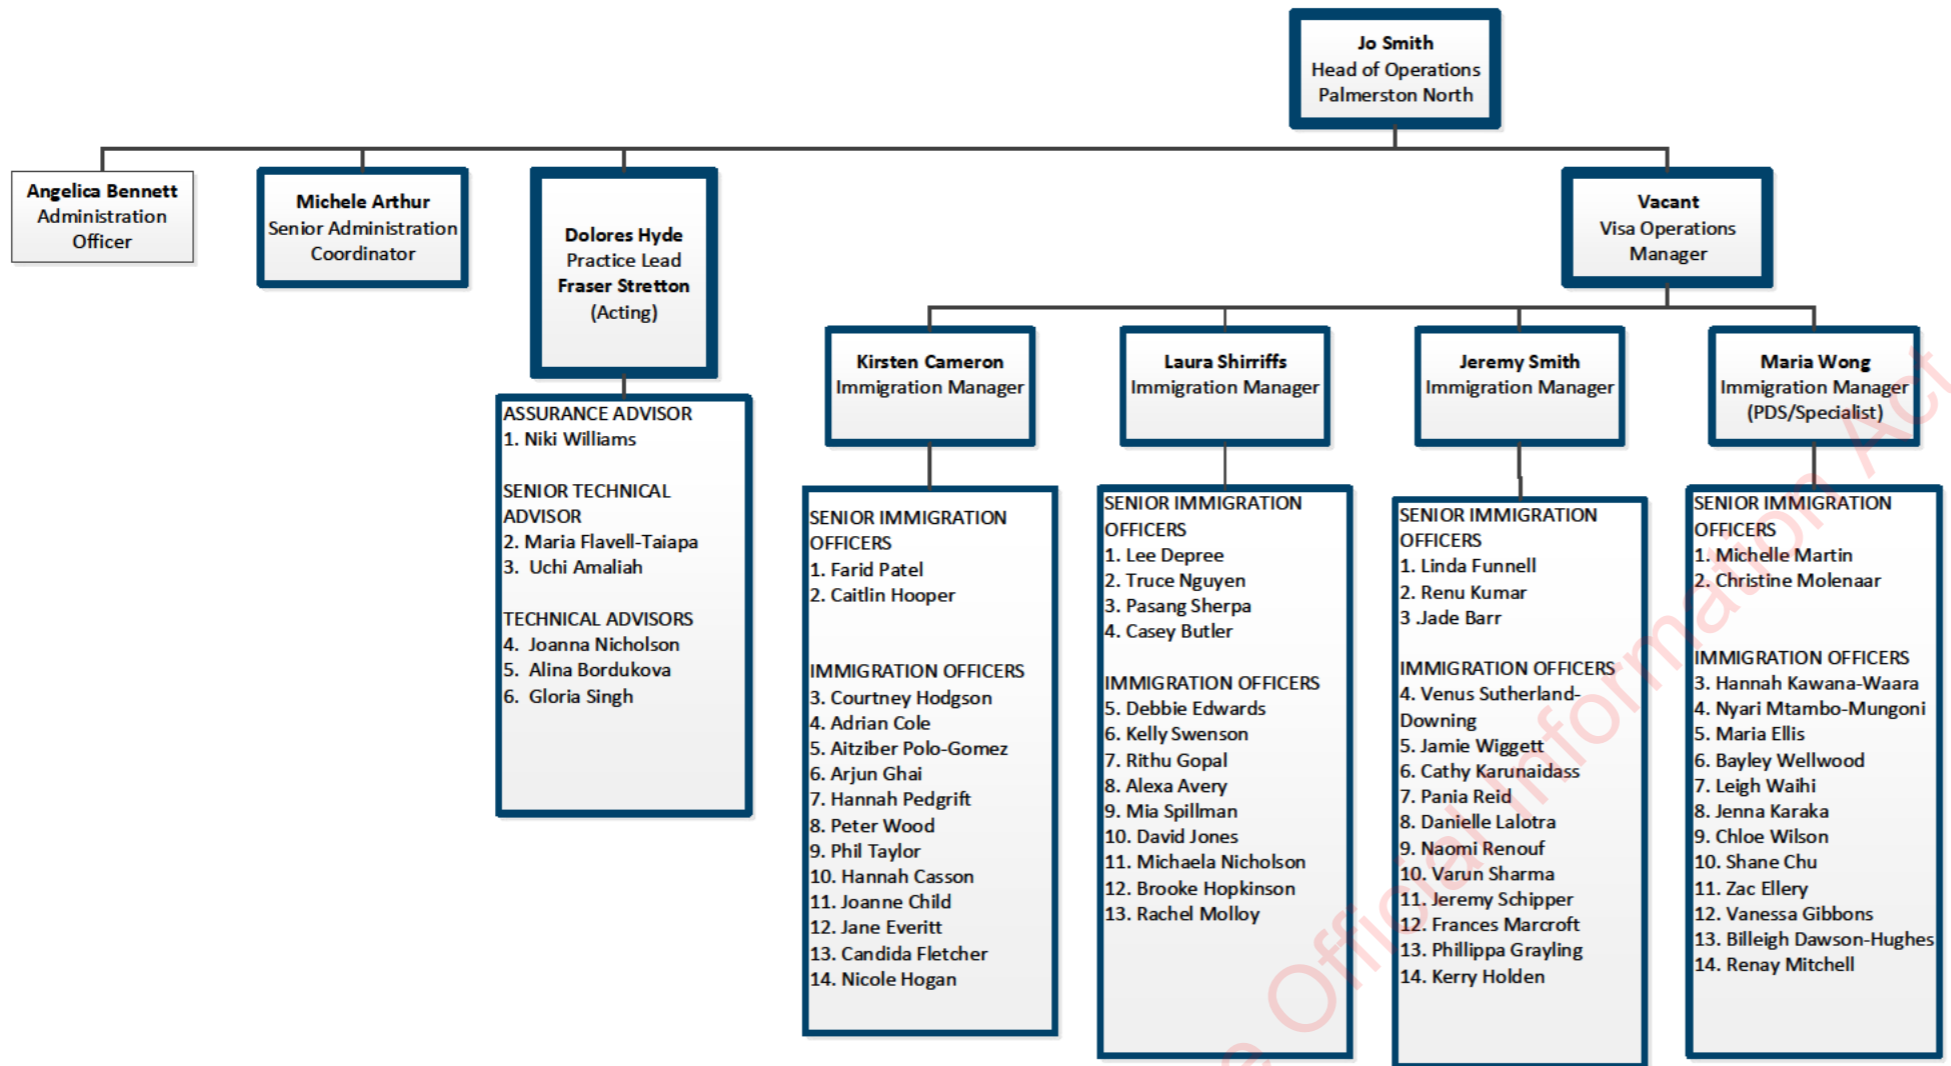

Released under the Official Information Act 1982