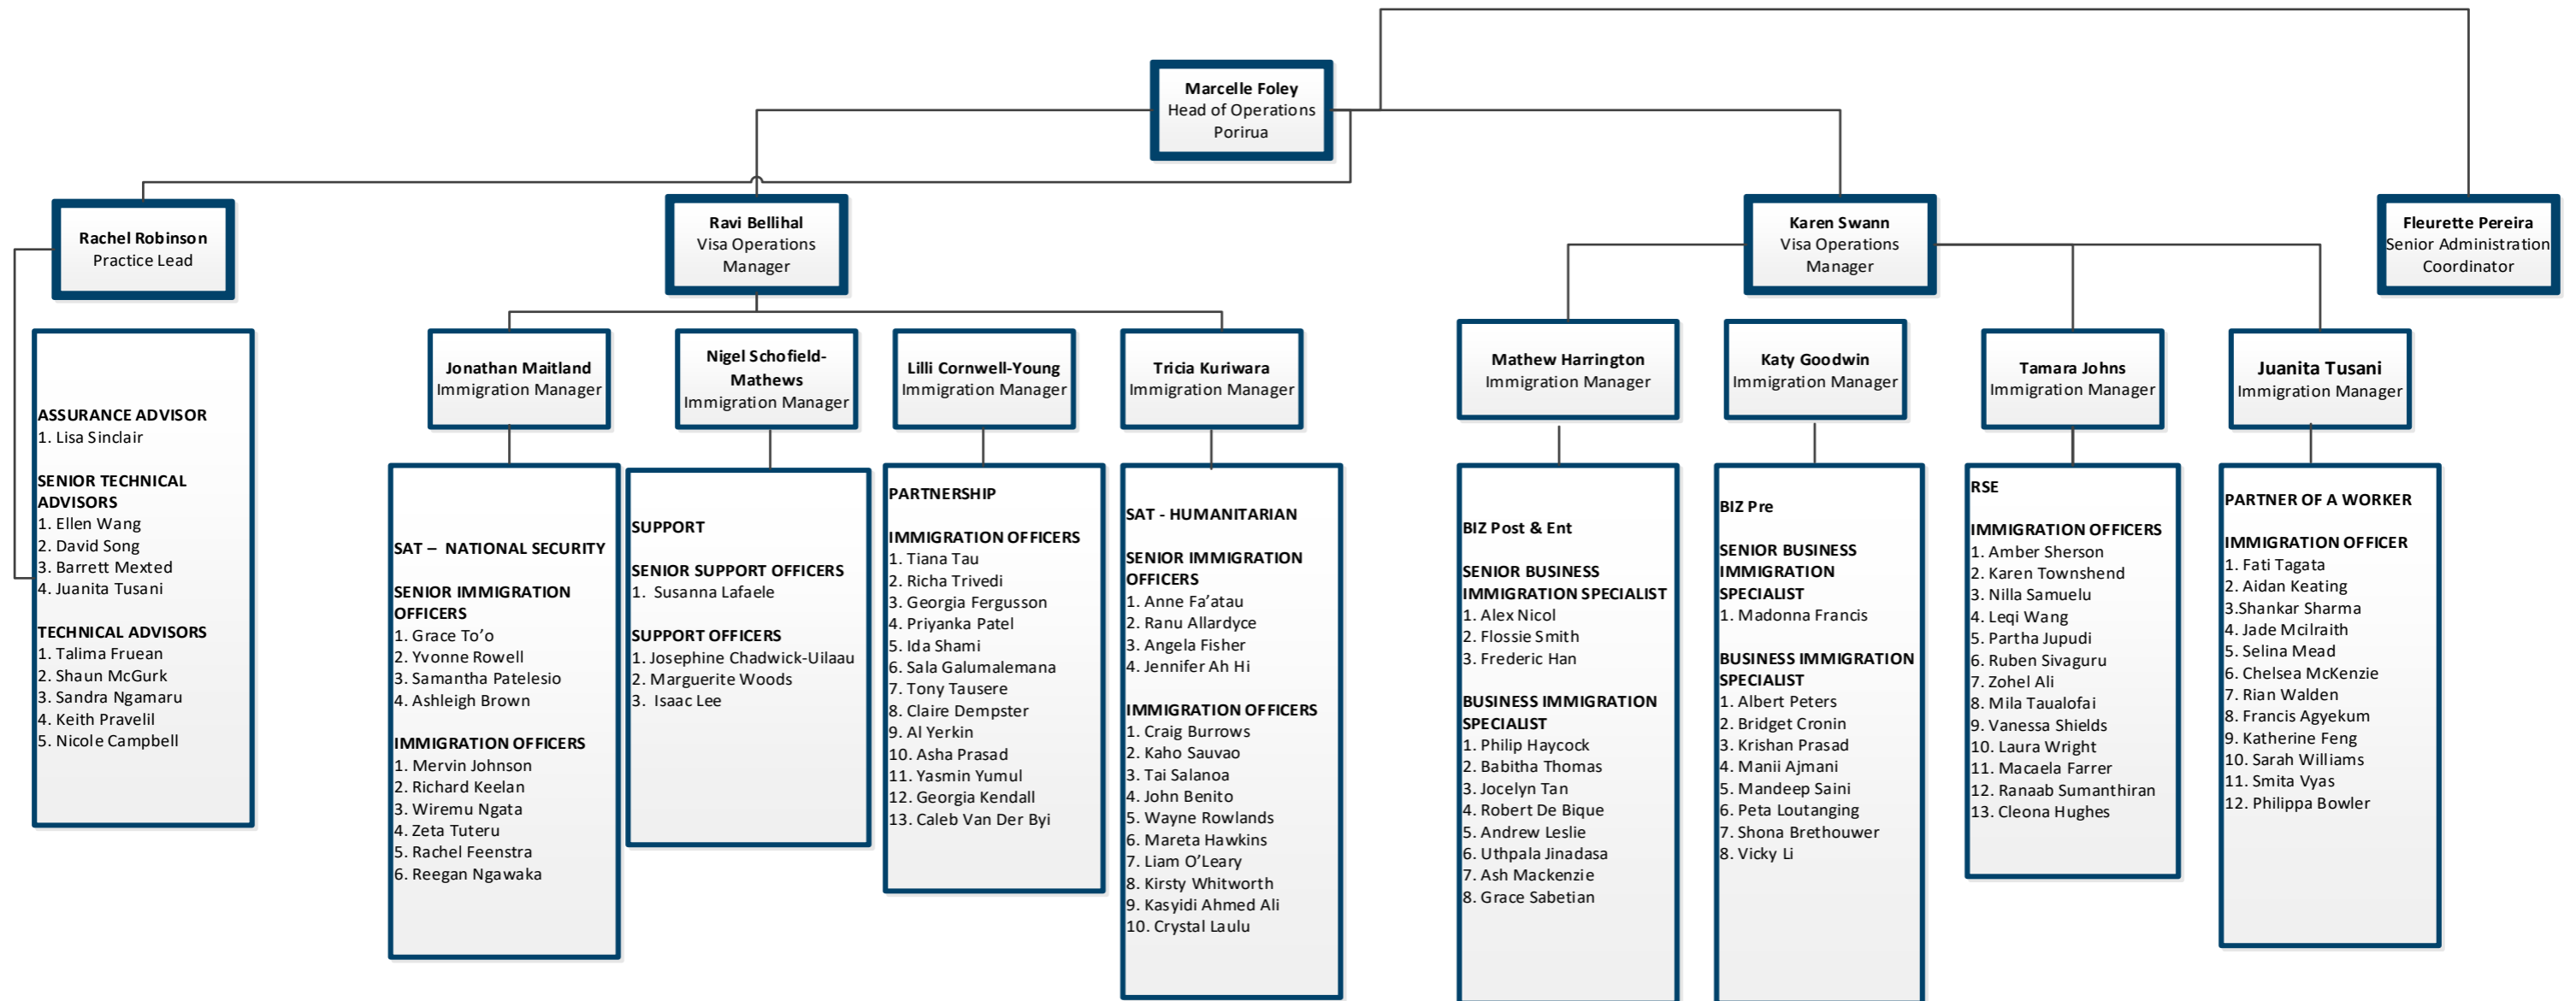

*On Secondment

Last updated: 31 January 2022
 Border & Visa Operations branch
 (Manukau Operations teams)

 Wellington based

Refugee and Migrant Services Branch
(Leadership team)