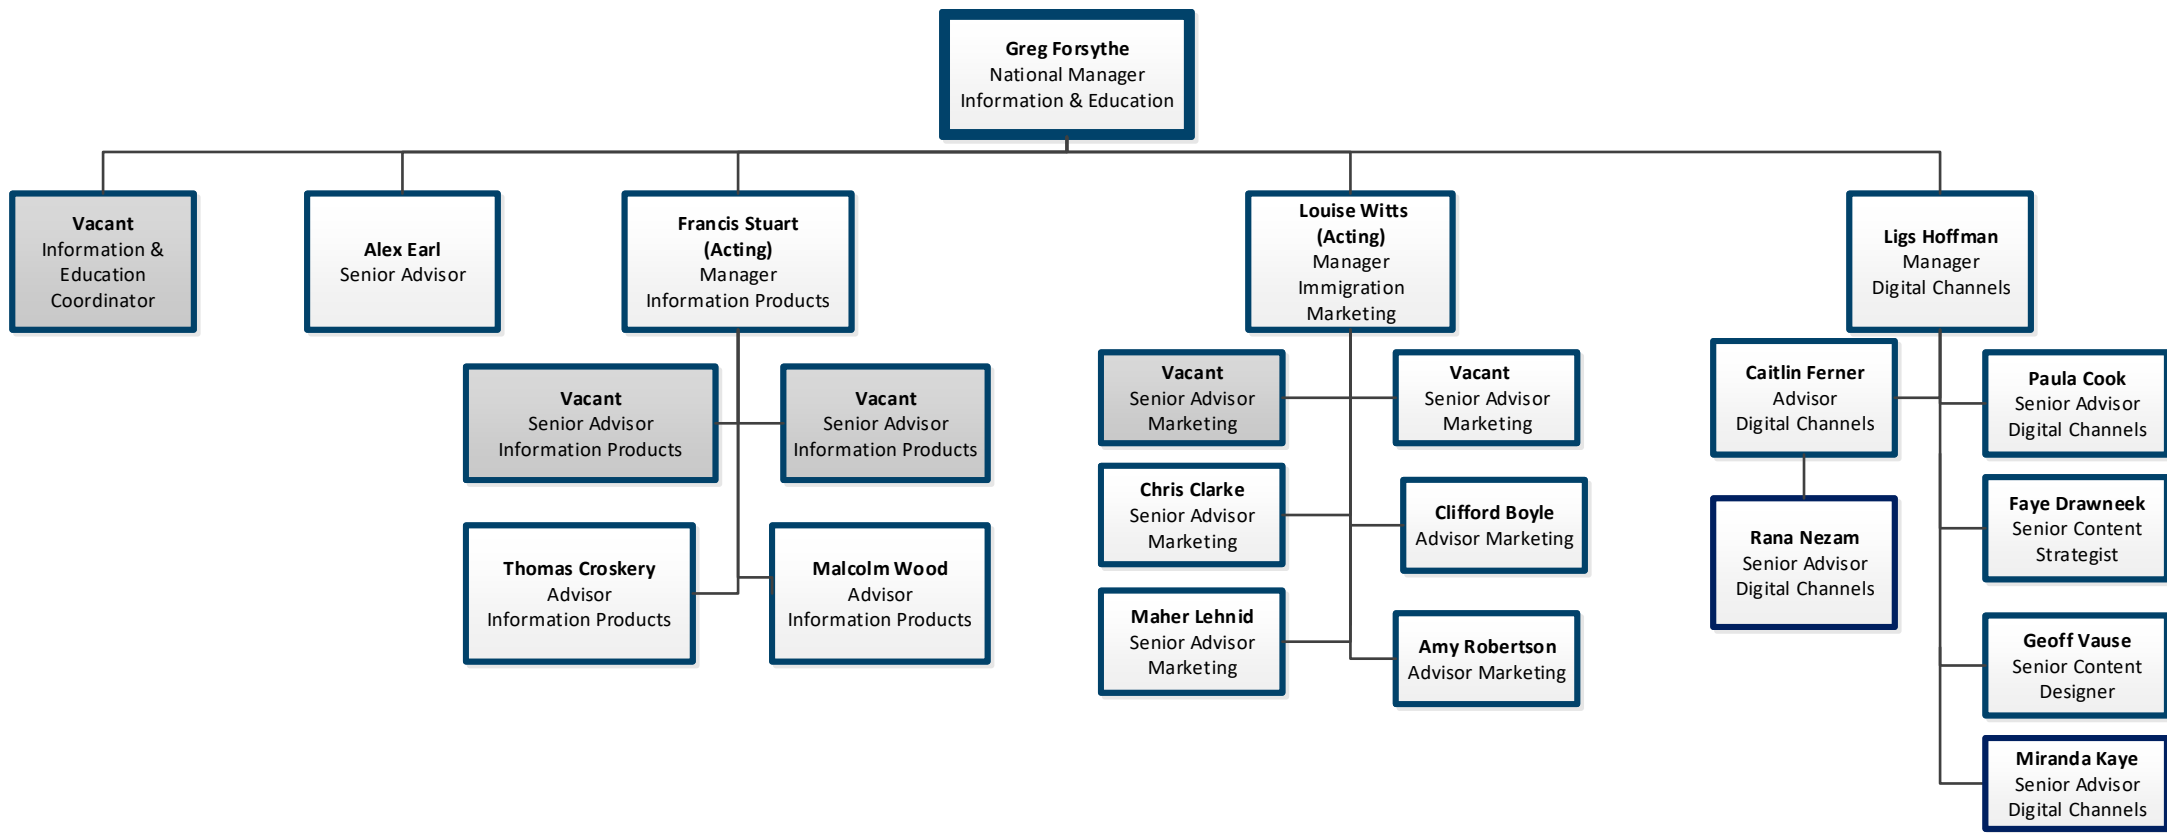

Strategy, Engagement & Education branch
 (Strategy and Planning, Business Support, and
 Principal Advisor)

Enablement Leadership Team

Enablement Extended Leadership Team

Enablement Enabling Team

Enablement Programme Office (PMO)

Enablement Resolutions & Business Management Team

Enablement Operational Policy Team

Enablement Immigration Health Team

Enablement Business Support Team

Cam Moore
National Manager Investigations
Auckland
10159660