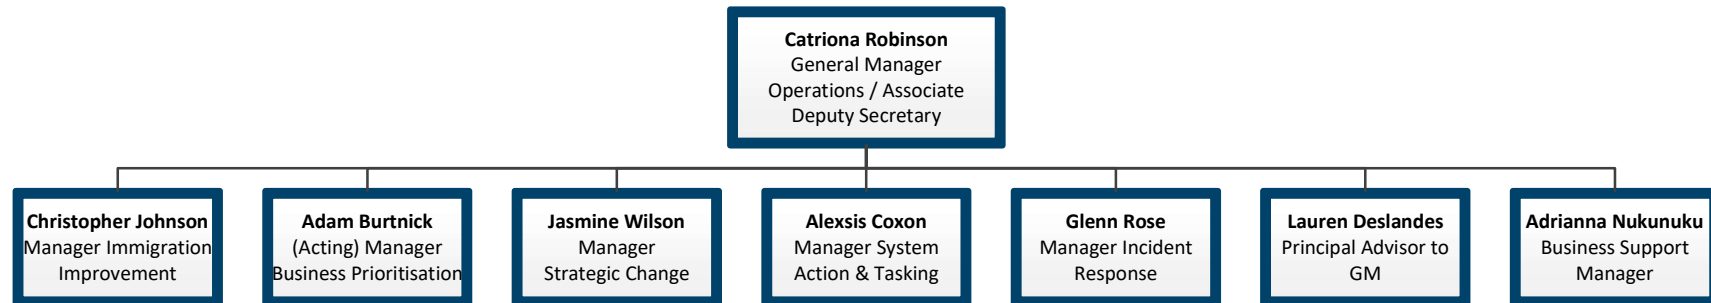

Strategy, Engagement & Education branch
 (Strategy and Planning, Business Support, and
 Principal Advisor)

Enablement Leadership Team

Enablement Extended Leadership Team

Enablement Enabling Team

Enablement Programme Office (PMO)

Enablement Resolutions & Business Management Team

Enablement Operational Policy Team

Enablement Immigration Health Team

Enablement Business Support Team

Cam Moore
National Manager Investigations
Auckland
10159660