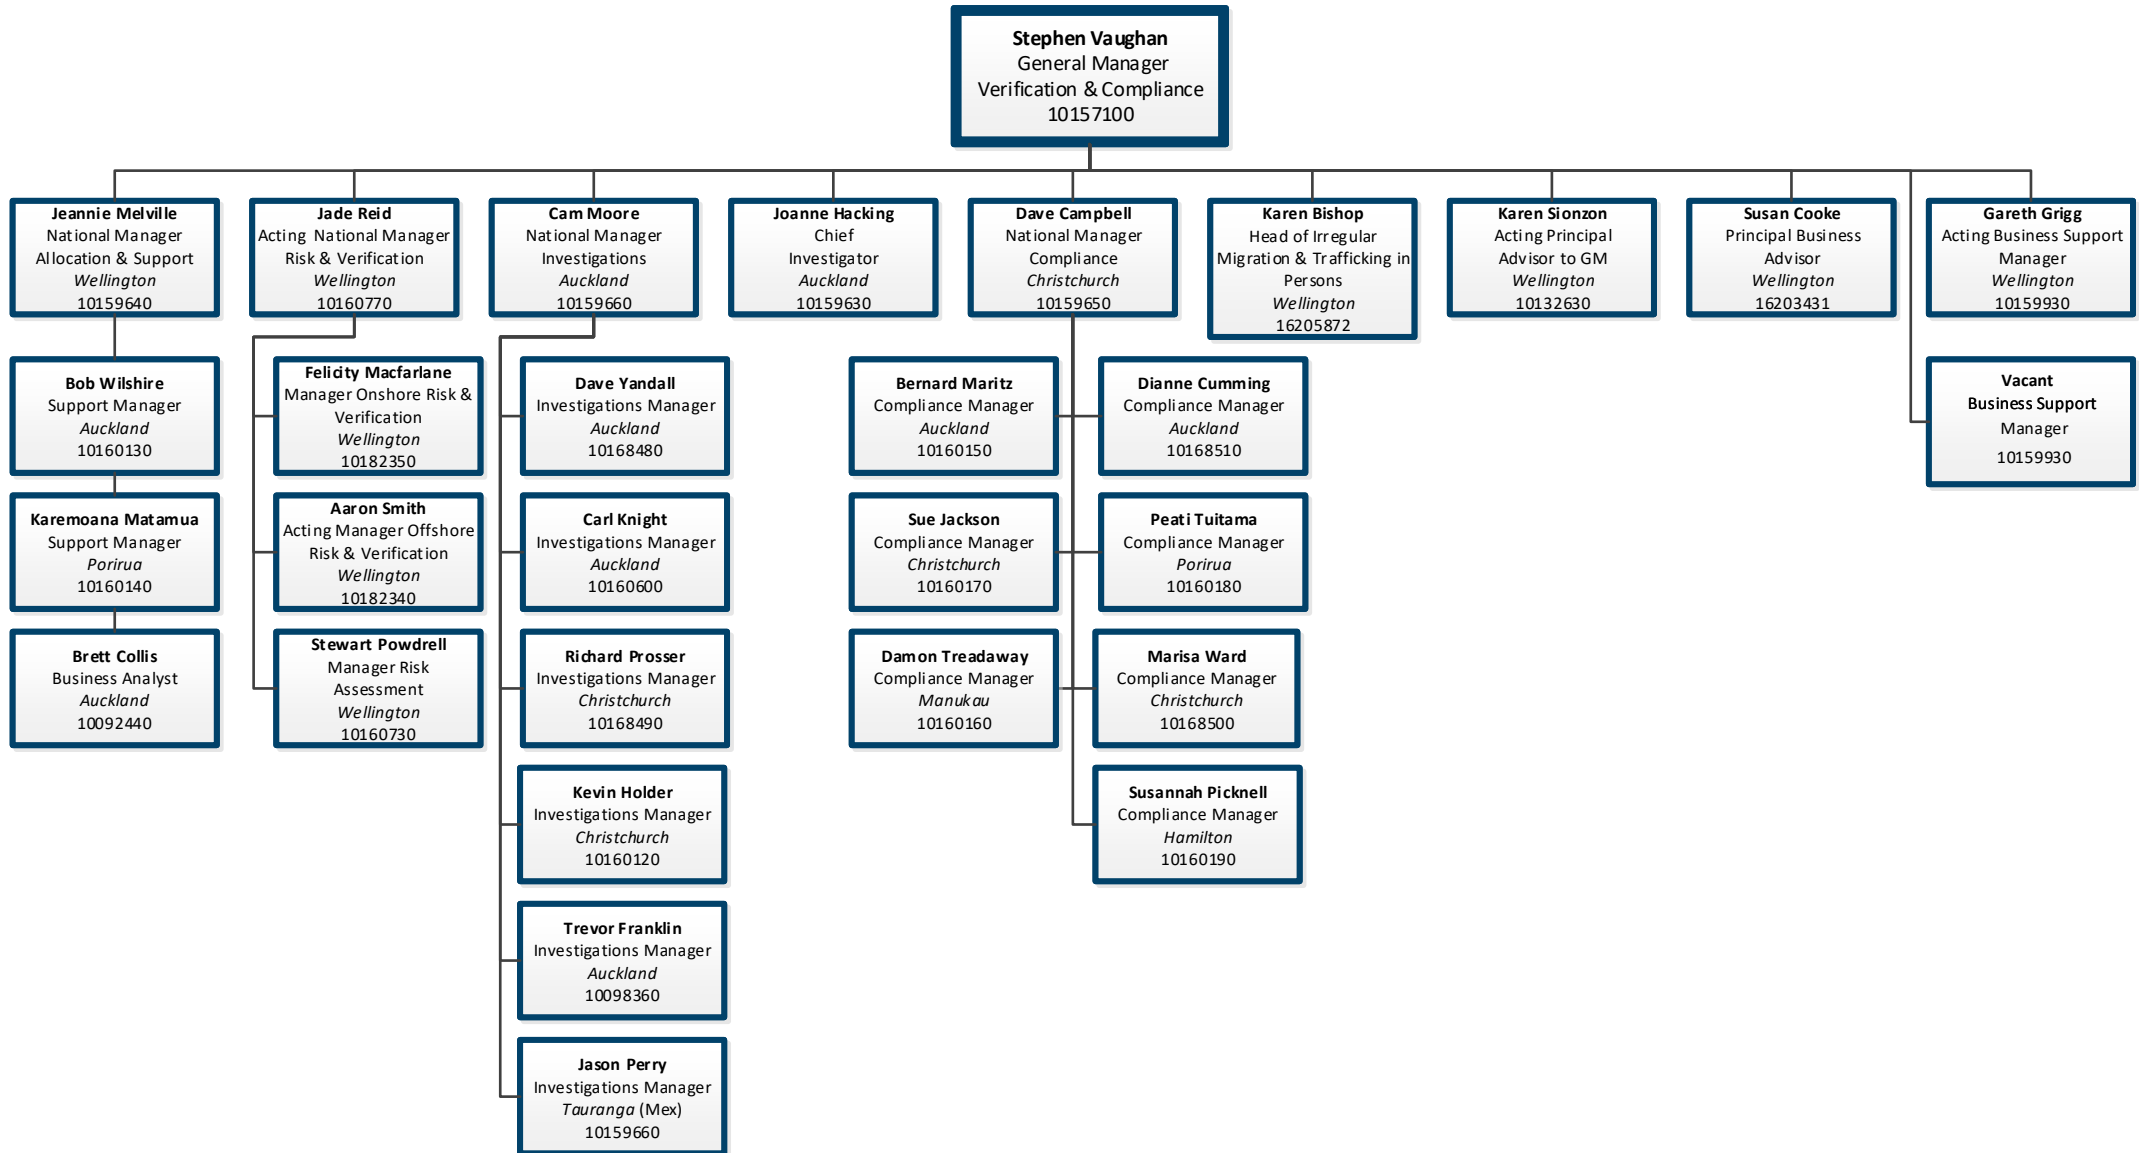

Enablement Resolutions & Business Management Team

Enablement Operational Policy Team

Enablement Immigration Health Team

Enablement Business Support Team

Cam Moore
National Manager Investigations
Auckland
10159660