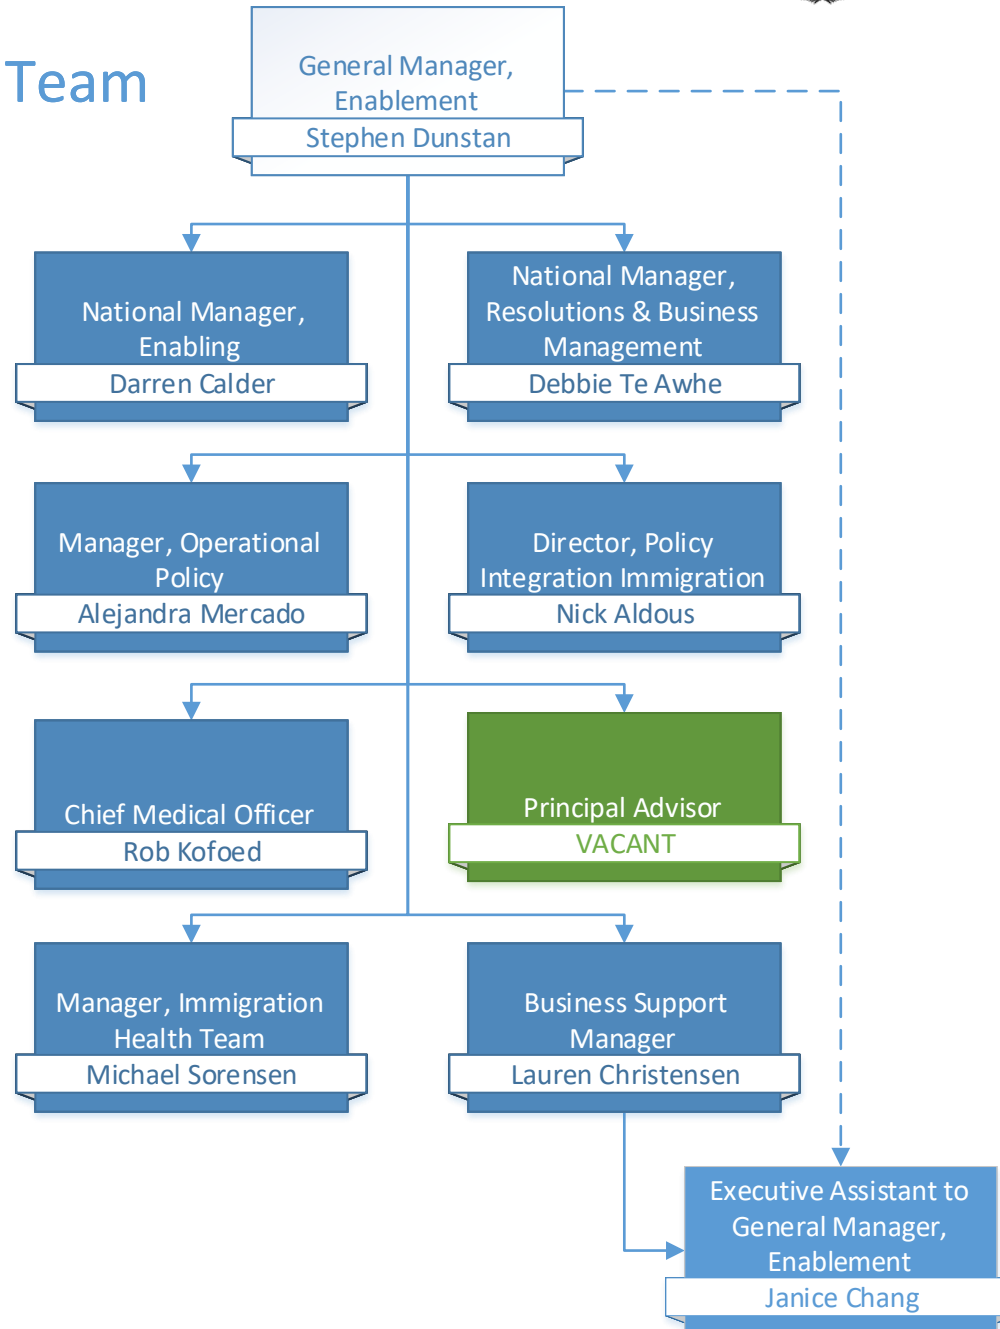

Strategy, Engagement & Education branch
 (Strategy and Planning, Business Support, and
 Principal Advisor)

Enablement Leadership Team

Enablement Extended Leadership Team

Enablement Enabling Team

Enablement Programme Office (PMO)

Enablement Resolutions & Business Management Team

Enablement Operational Policy Team

Enablement Immigration Health Team

Enablement Business Support Team

Cam Moore
National Manager Investigations
Auckland
10159660