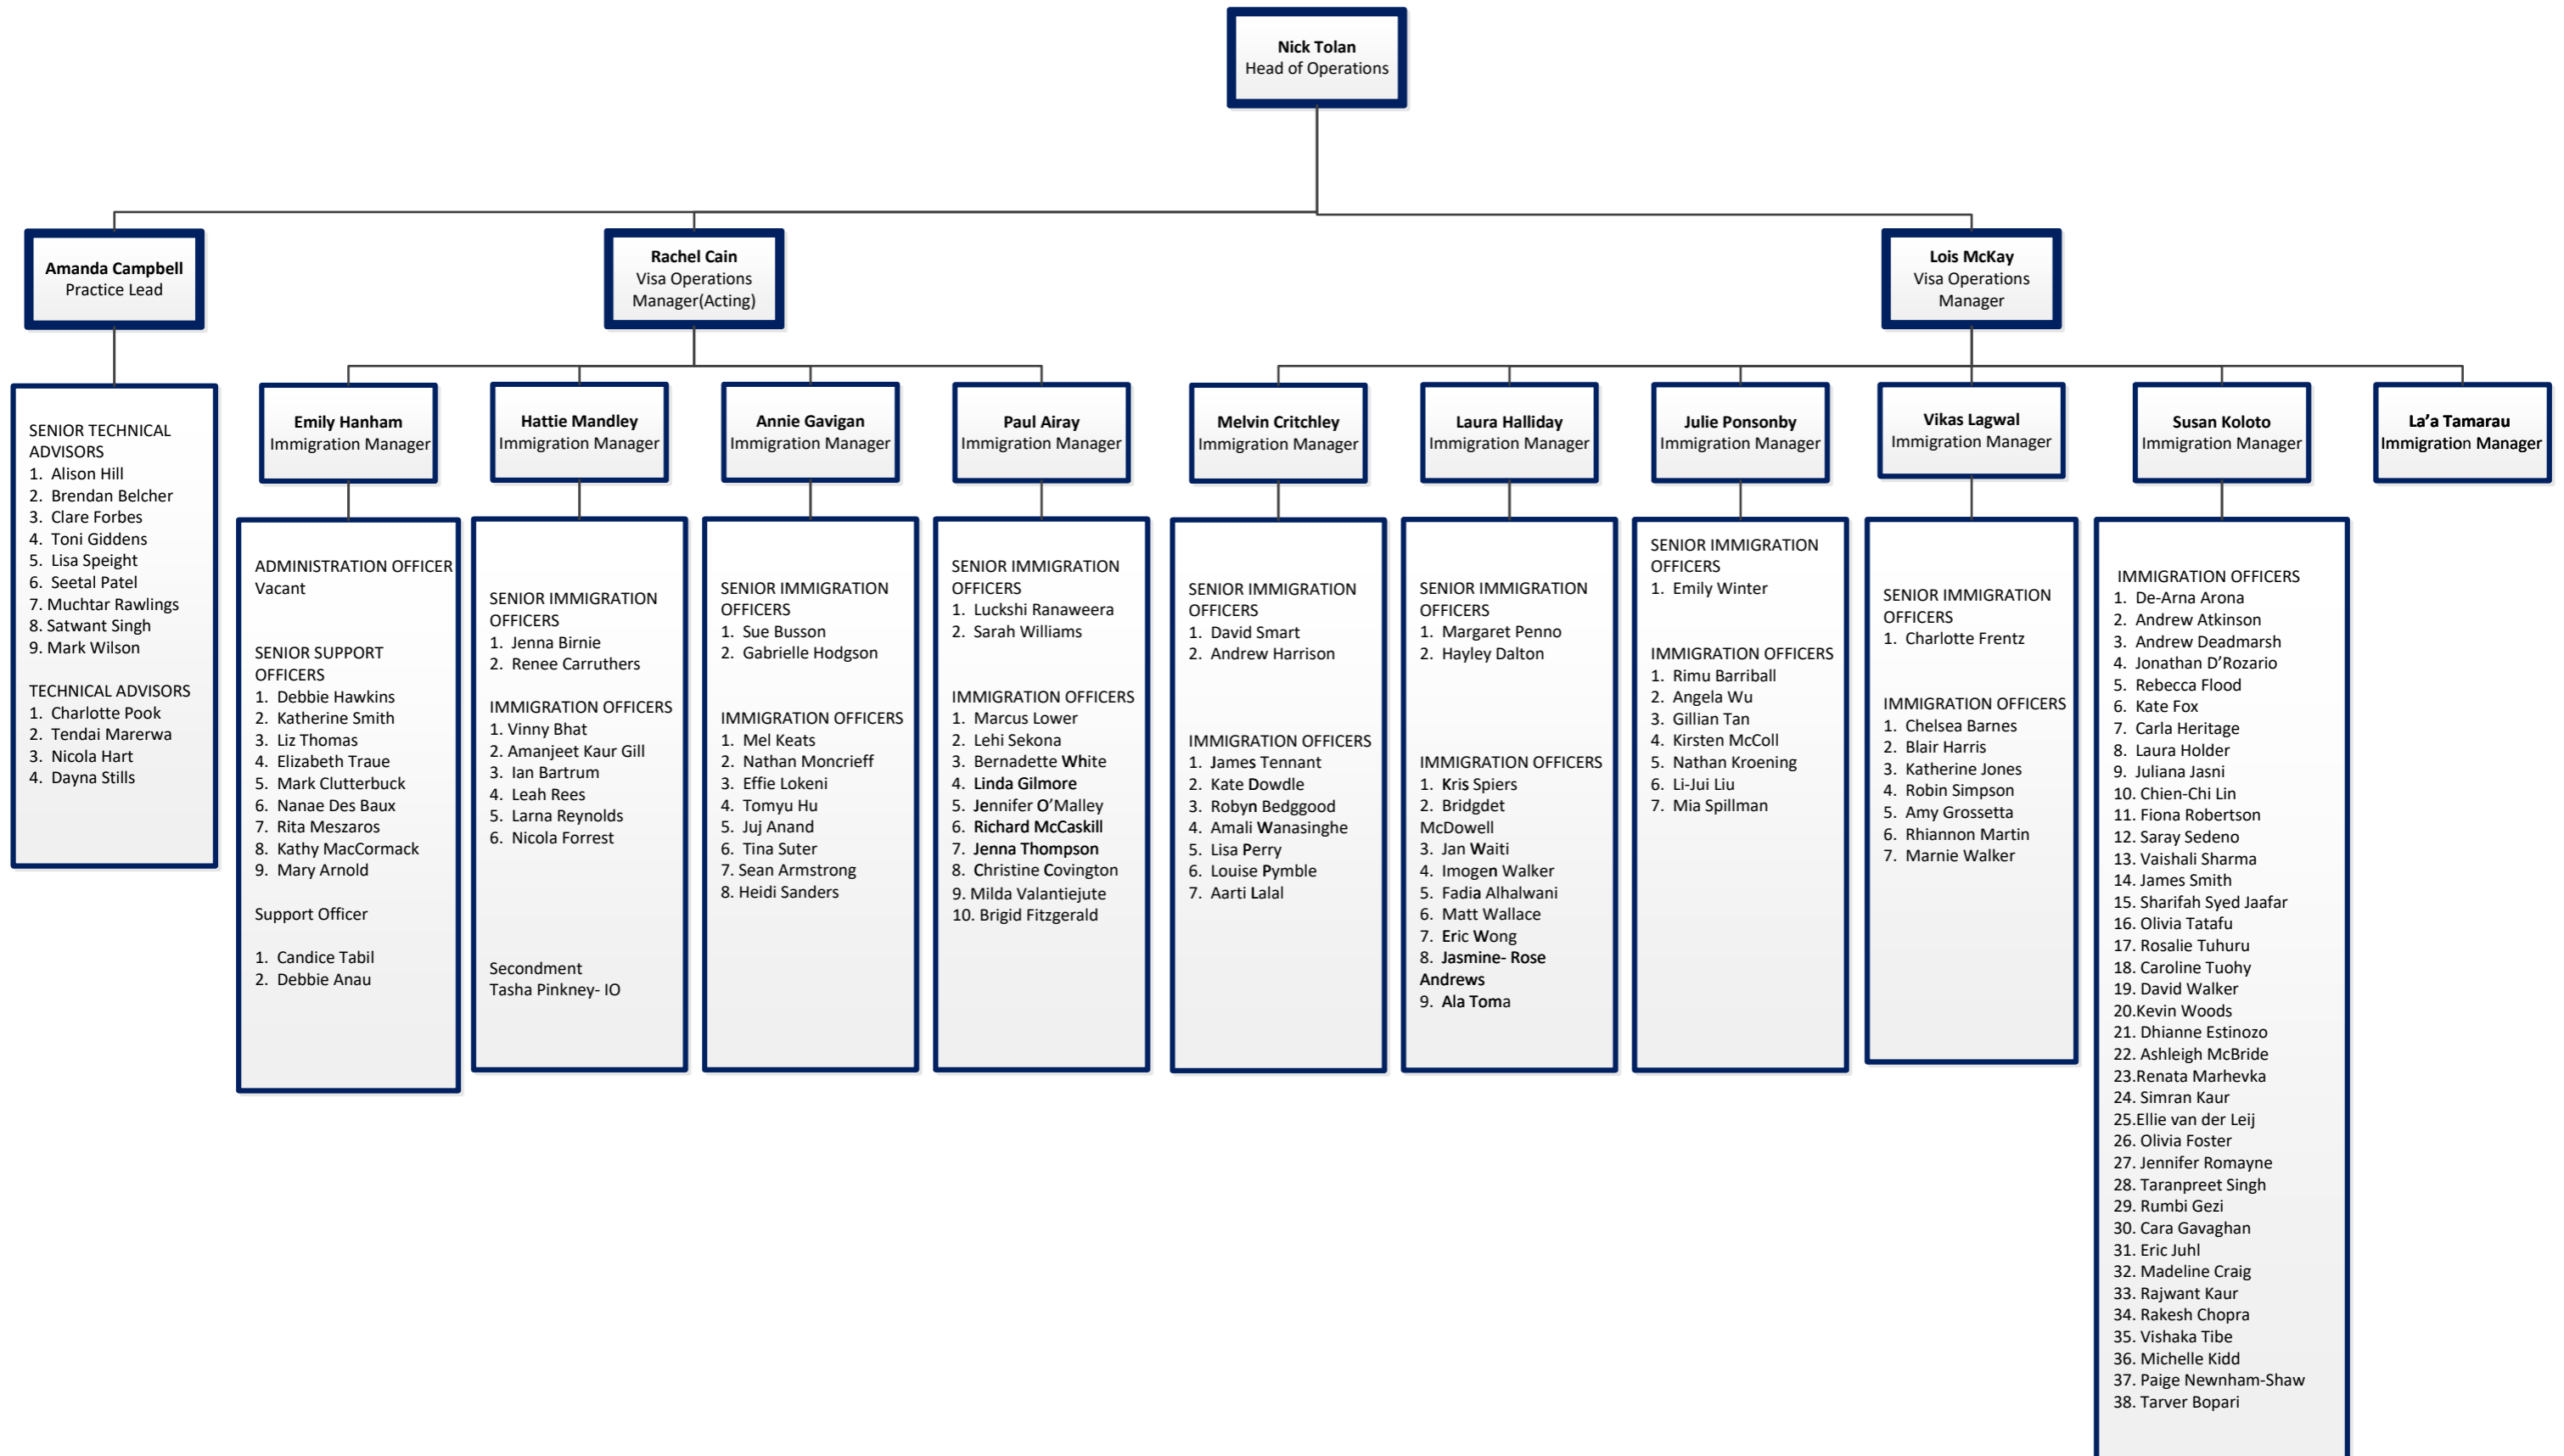

*On Secondment

Last updated: 31 January 2022
 Border & Visa Operations branch
 (Manukau Operations teams)

 Wellington based

Refugee and Migrant Services Branch
(Leadership team)