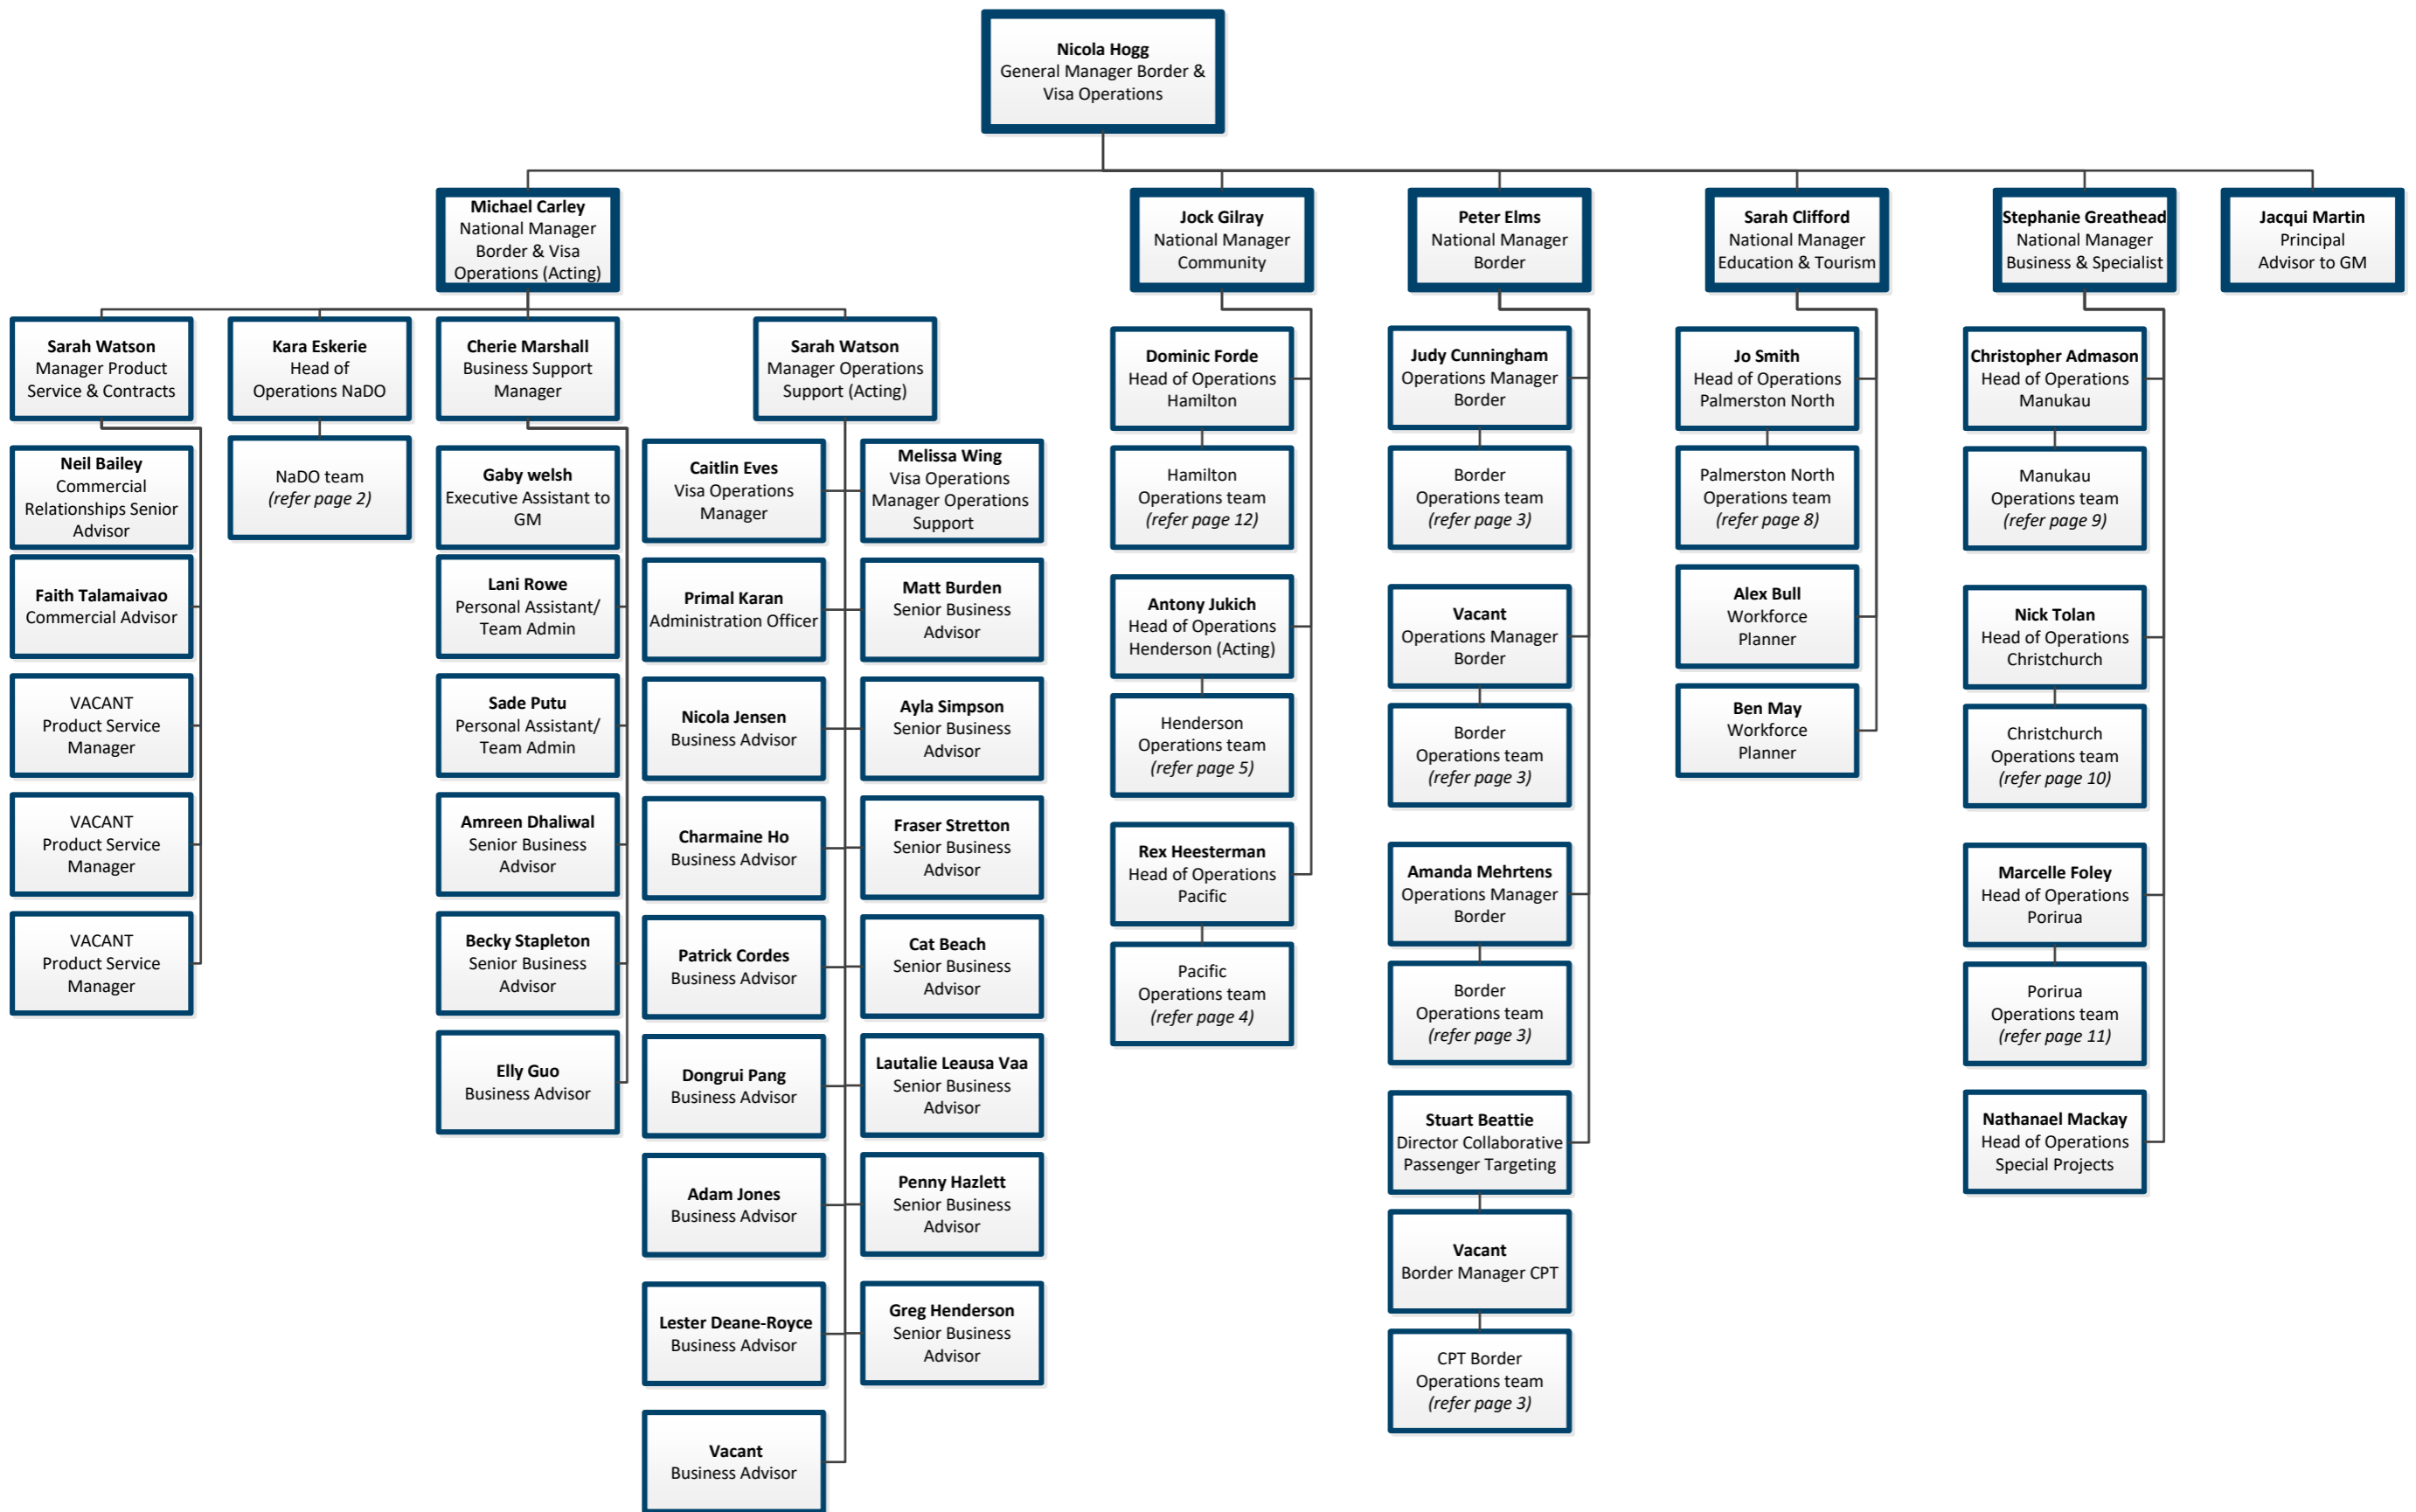

VACANT
Investigator
Hamilton
10156550

Kate Dower
Investigator
Auckland
10065580

VACANT
Investigator
Auckland
10172390

Kara Eskerie
Head of
Operations NaDO

Kim D'Souza
Visa Operations
Manager

Kanika Singh
Practice Lead