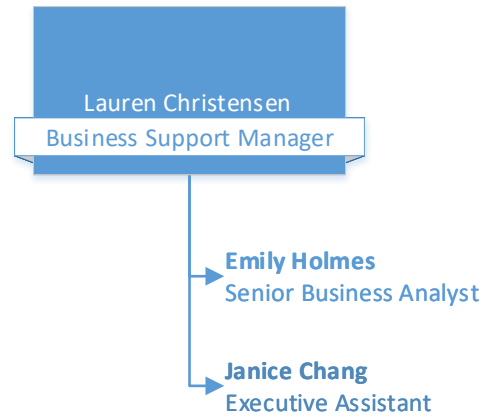

Enablement Resolutions & Business Management Team

Enablement Operational Policy Team

Enablement Immigration Health Team

Enablement Business Support Team

Cam Moore
National Manager Investigations
Auckland
10159660