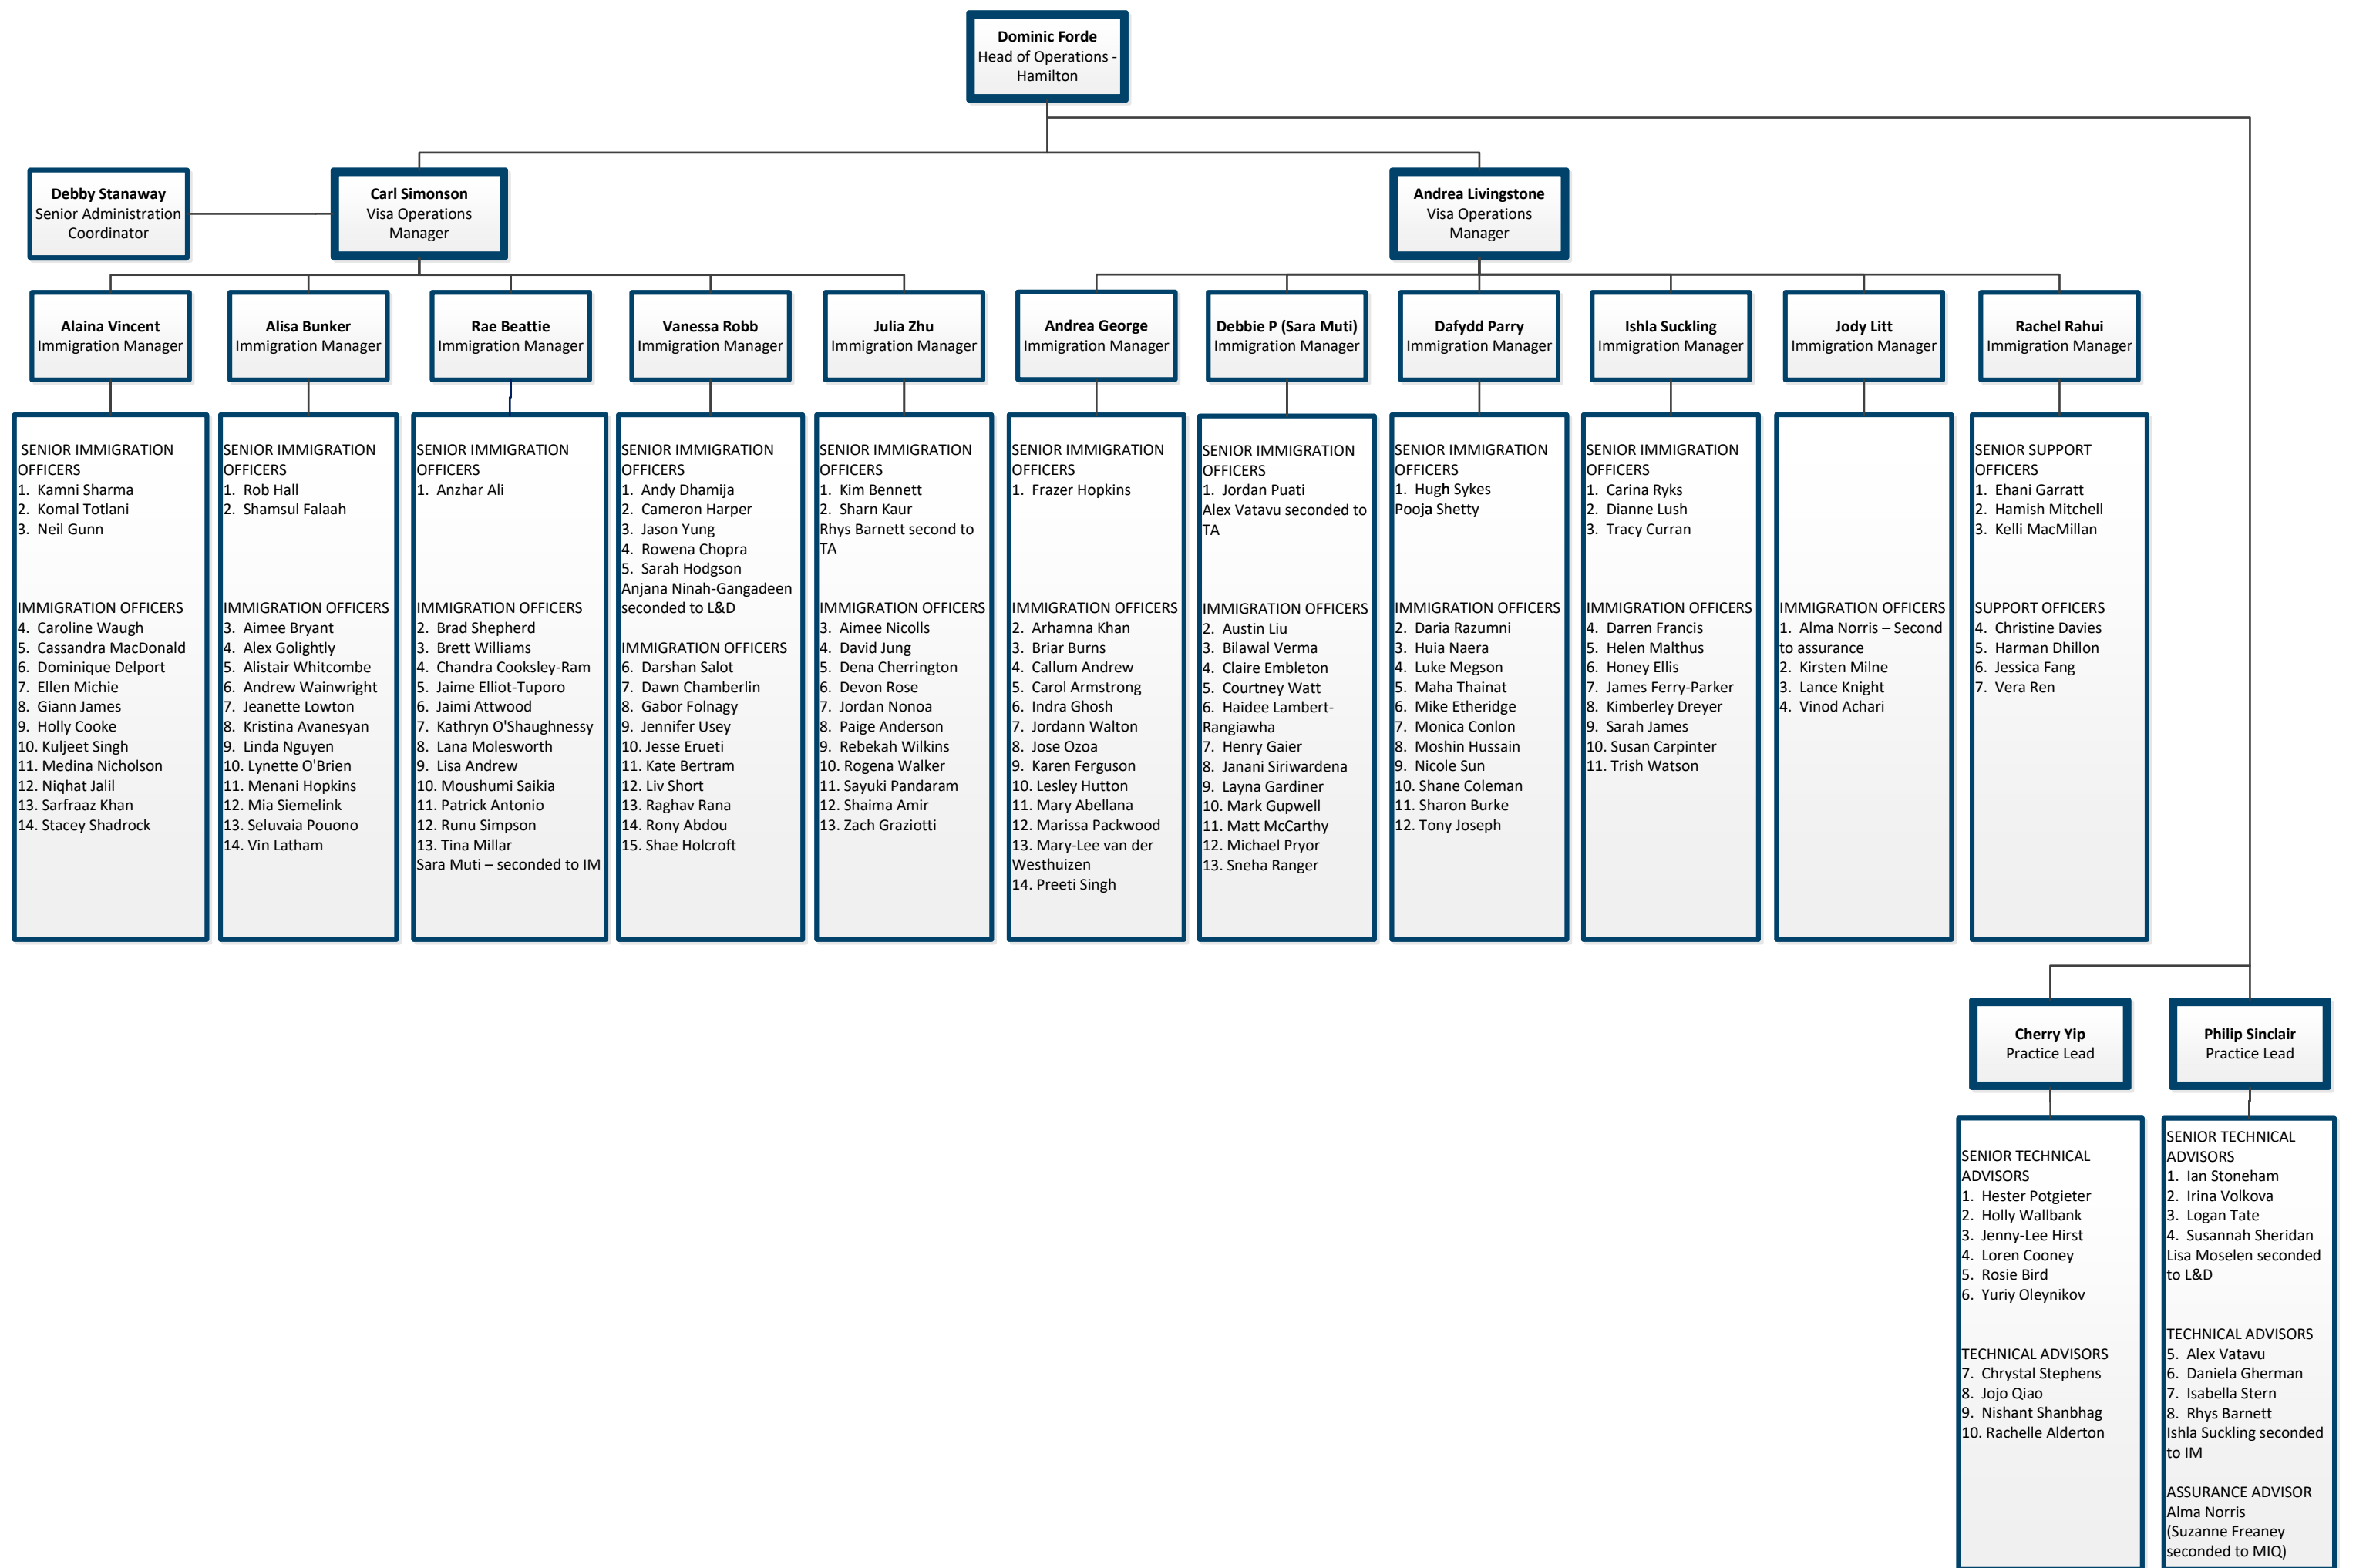

*On Secondment

Last updated: 31 January 2022
 Border & Visa Operations branch
 (Manukau Operations teams)

 Wellington based

Refugee and Migrant Services Branch
(Leadership team)