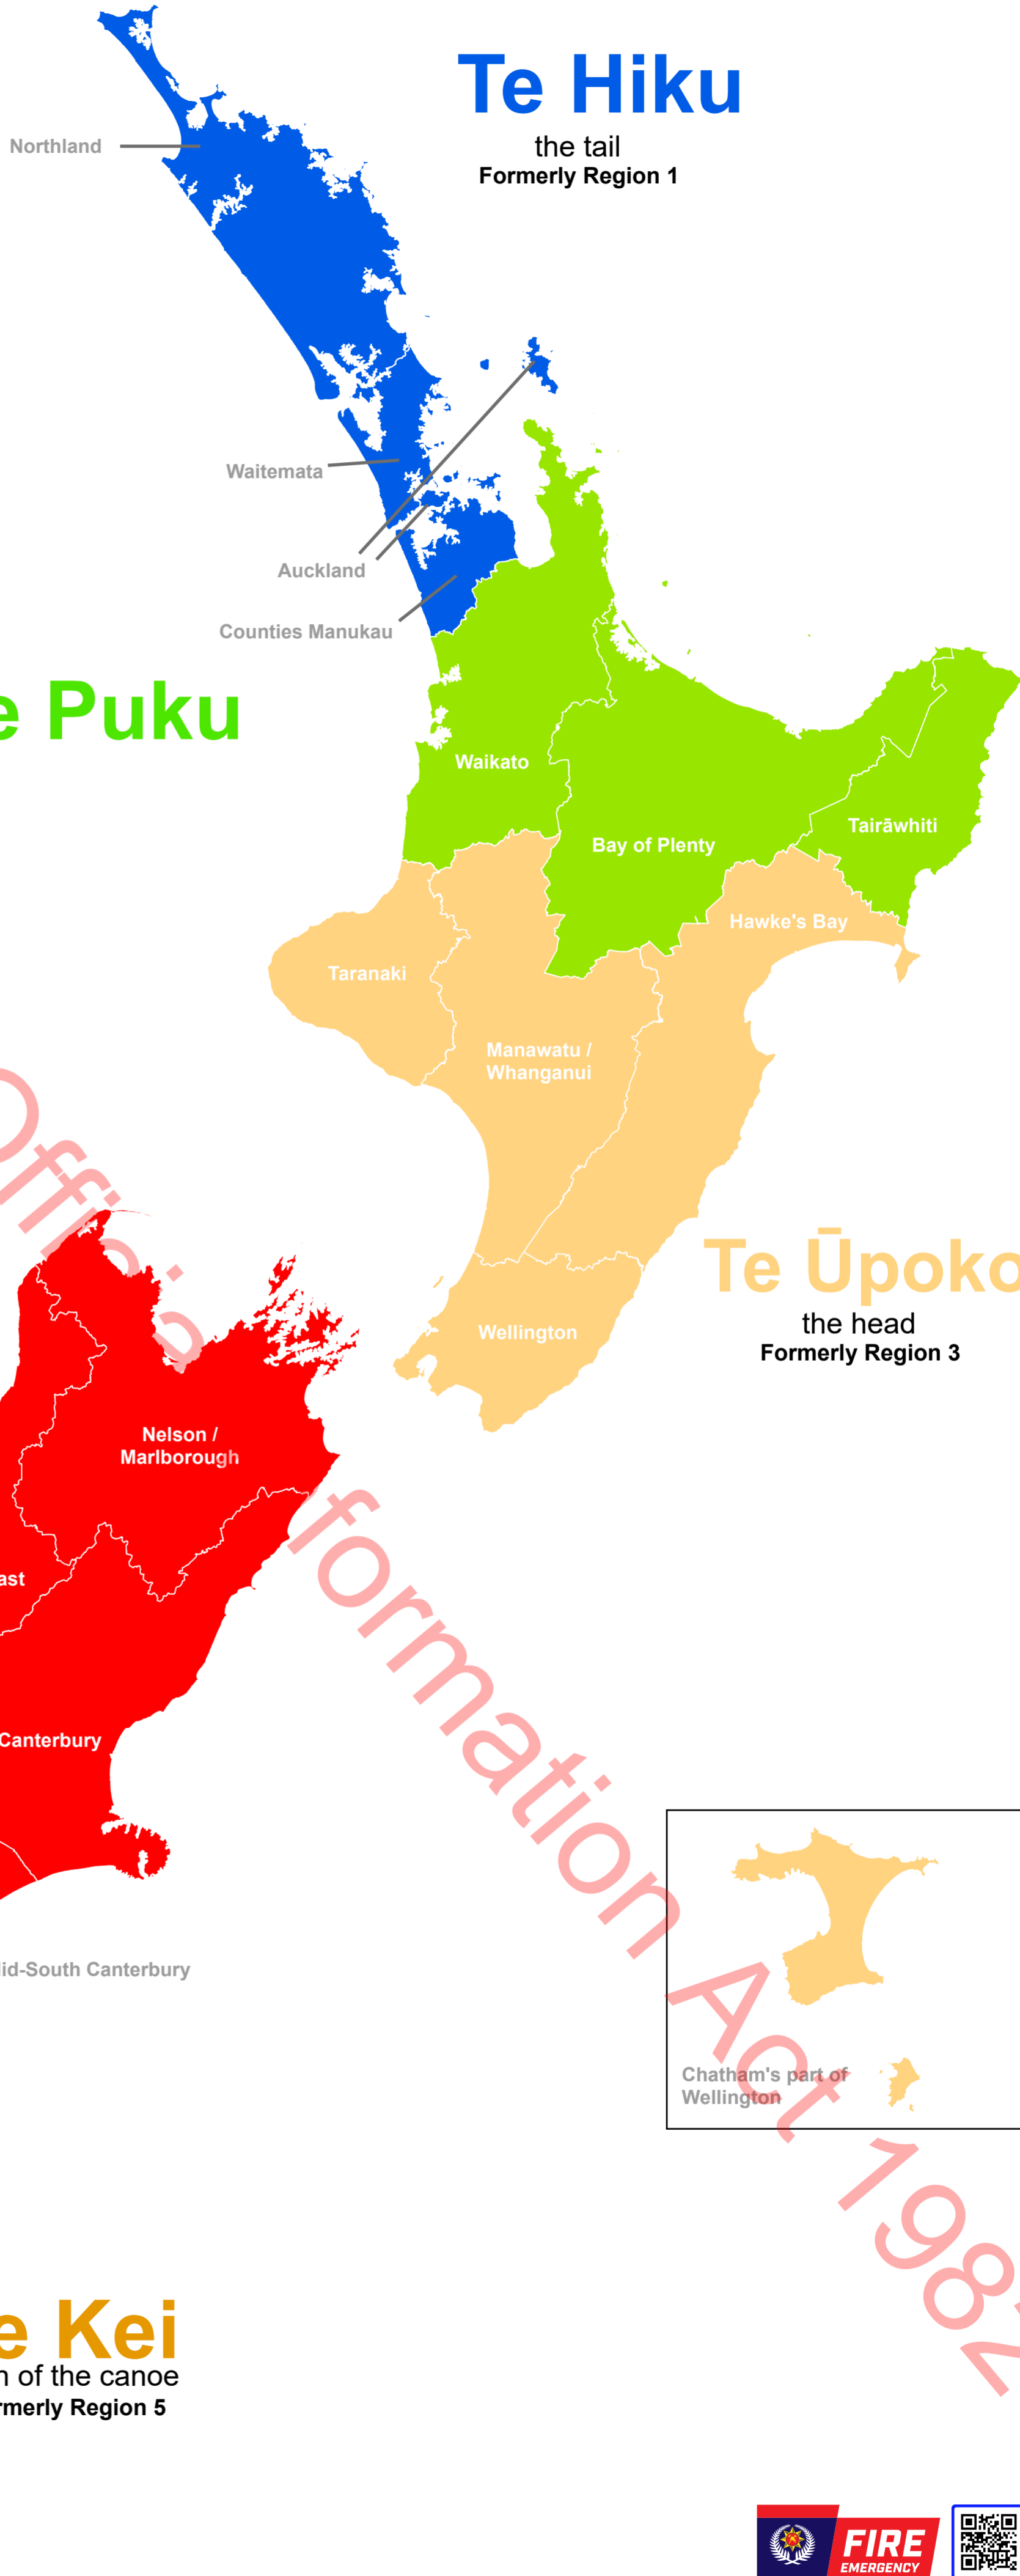

I refer to your official information request dated 8 June 2022 asking for the following information:

I am wanting to request a map of all the regions and their respective boundaries, as well as the boundaries for the three command centres.

In accordance with the provisions of the Official Information Act 1982, I enclose a map showing the boundary of our five Regions.

The same map also provides the boundary of the three Communication Centres. They are as follows:

Te Hiku

the tail
Formerly Region 1

Ngā tai ki te Puku

the stomach
Formerly Region 2

Te Ūpoko

the head
Formerly Region 3

Te Ihu

bow of the canoe
Formerly Region 4

Te Kei

stern of the canoe
Formerly Region 5