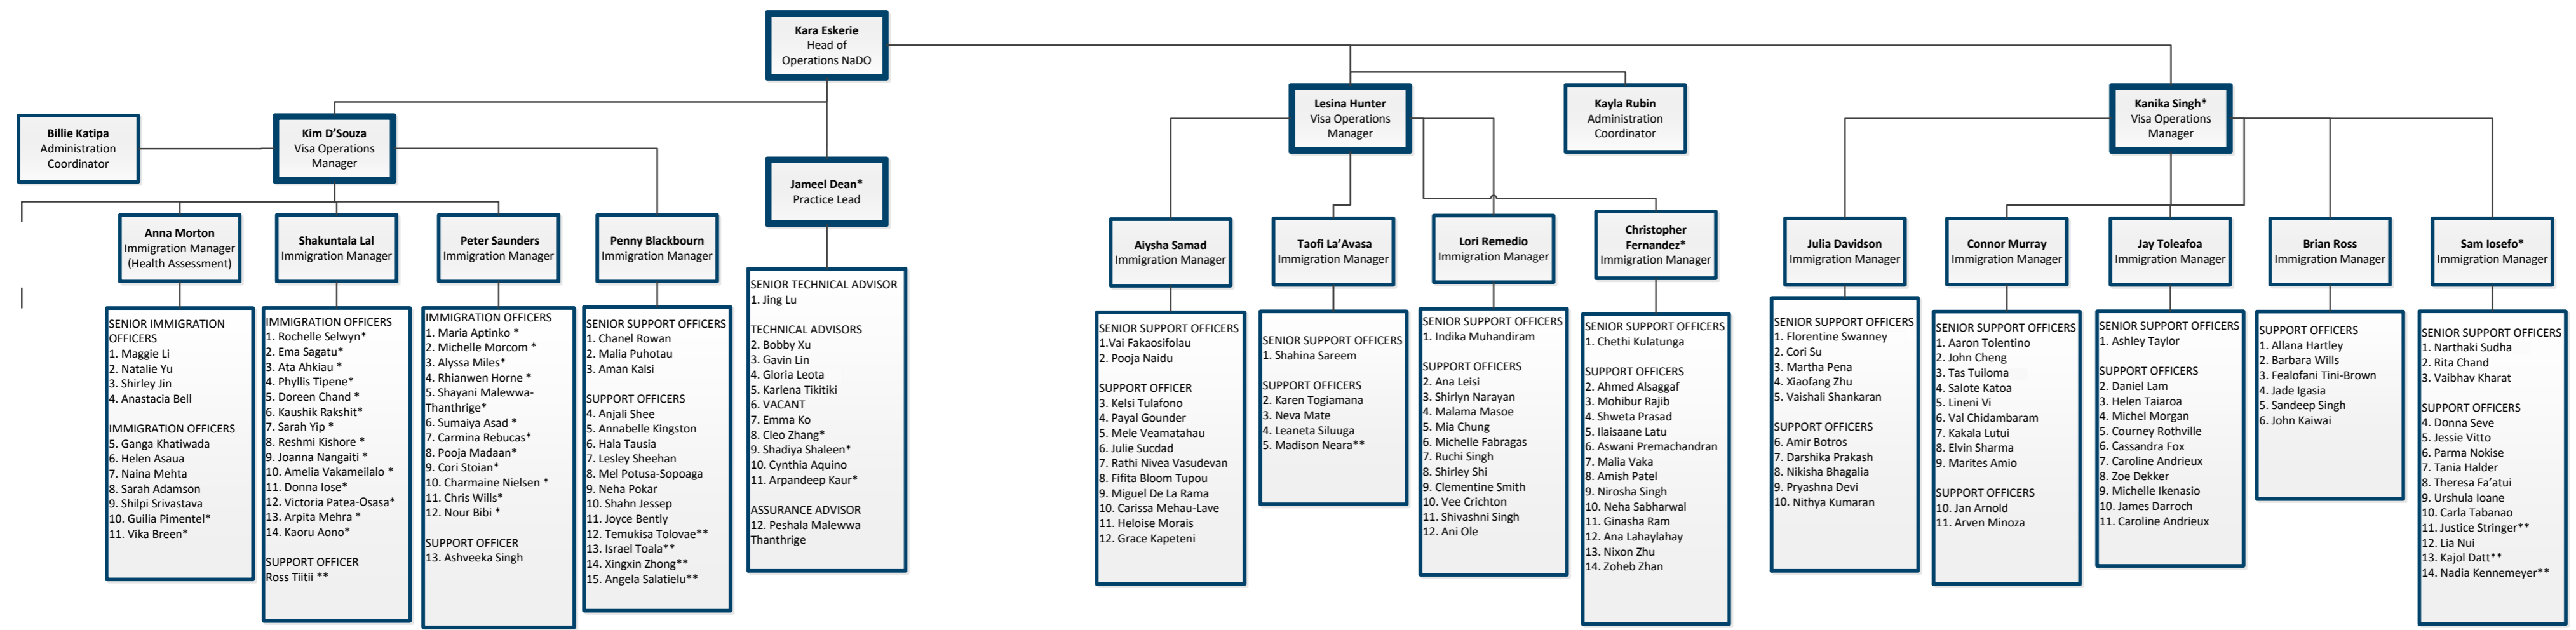

(*) On Secondment
(*PL) Parental Leave
(**) Contractor

Last updated: 20 July 2022
Border & Visa Operations branch
(NaDO team)