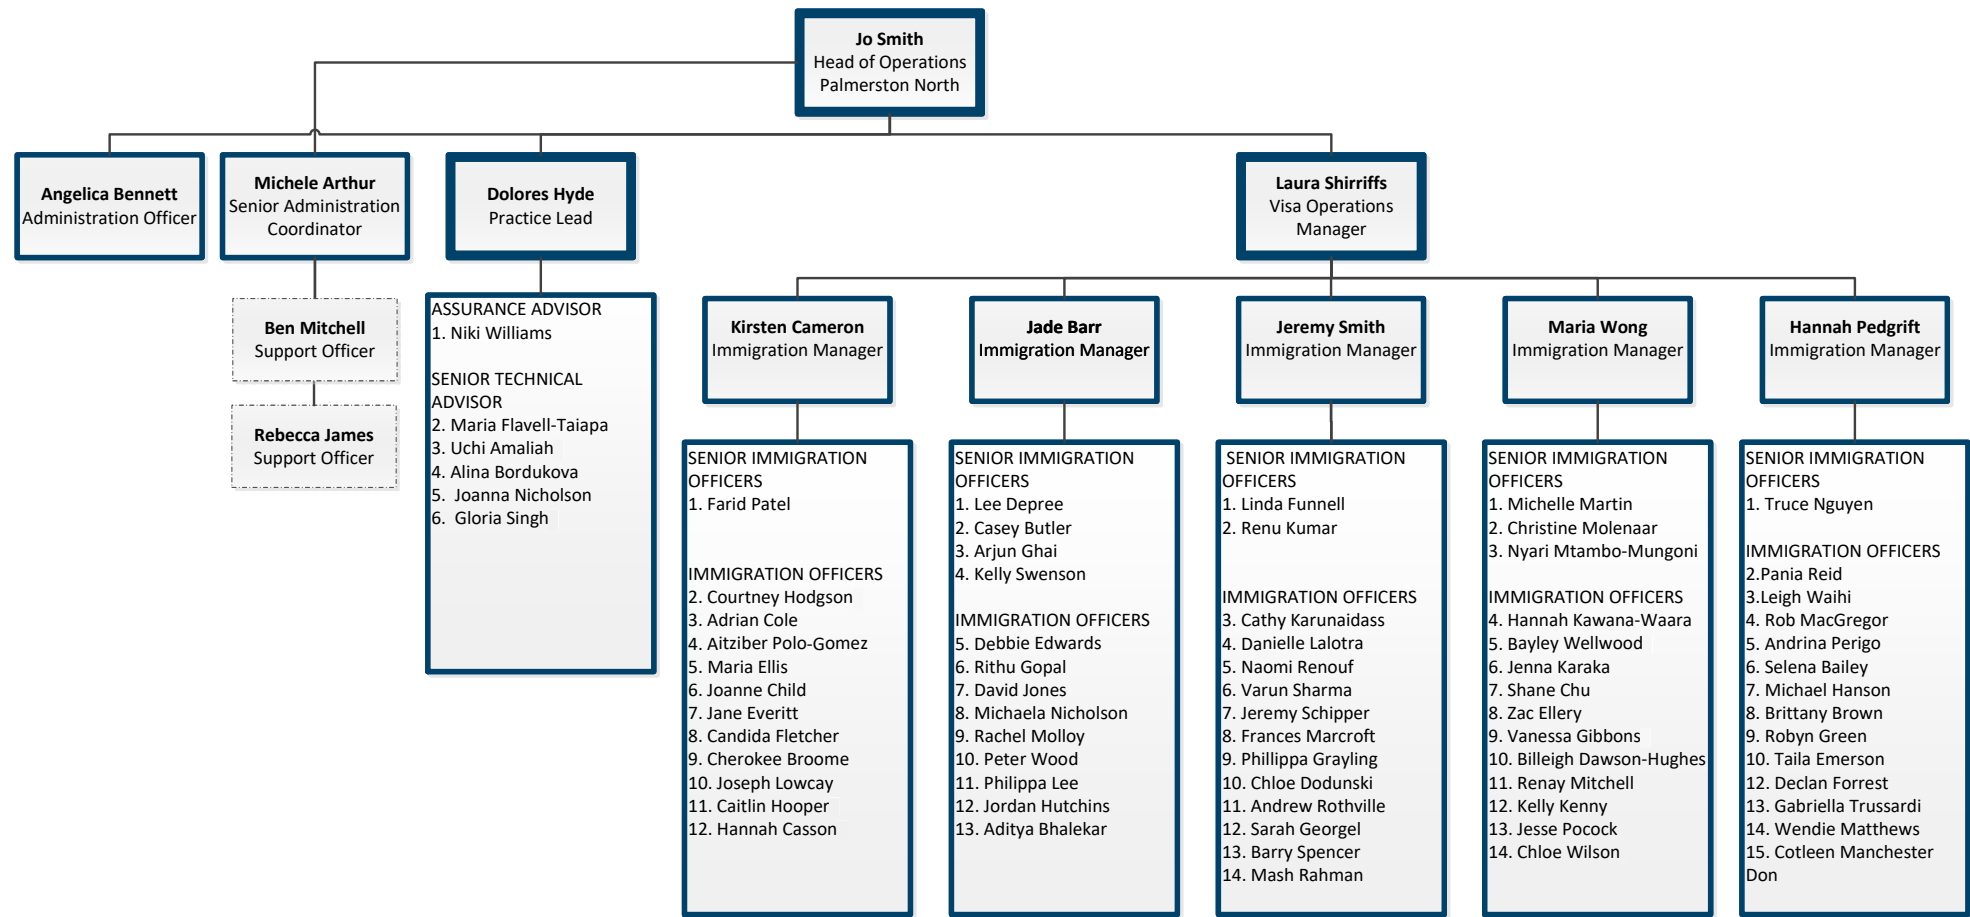

**SUPPORT OFFICER**  
1. Eva Salakielu  
2. Kathreen Kapeli (until 1<sup>st</sup> Aug)  
3. Loviena Matakaiongo  
4. Meleane Finau  
5. Sione Nofokifolau (until 1<sup>st</sup> Aug)

**IMMIGRATION OFFICERS**  
1. Anzac Setefano  
2. Eseta Masimalo  
3. Faasalafa Ioane  
4. Lapu'a Vavae  
5. Melissa Mulipola  
6. Susana Ioapo  
7. Violeti Taefu-Ah Tong

**SUPPORT OFFICER**  
1. Faatasi Enefata  
2. Maryleen Tilivea

**Vere Mataitoga**  
Senior Administration/ Finance  
Officer  
(Suva)

**Hitesh Chandra**  
Immigration Manager (Suva)

**IMMIGRATION OFFICERS**  
1. Asenaca Bolobasaga  
2. Bharti Latchmi  
3. Esther Thaggard  
4. James Lilo  
5. Lee-Anne Davison  
6. Manasa Tuinabua  
7. Marguerite Fong  
8. Moreen Chand  
9. Nilesh Raj  
10. Raewyn King  
11. Razia Sheikh  
12. Roneel Lal  
13. Sujita Goundar  
14. Unaisi Bakani  
15. Wilisoni Lagi

**SUPPORT OFFICER**  
1. Jacinta Narayan  
2. Radhika Bhindi  
3. Sharlene Rajalingam  
4. Viana Raiova

**Marcelle Foley**  
Head of Operations  
Porirua

**Rachel Robinson**  
Practice Lead

**ASSURANCE ADVISOR**  
1. Lisa Sinclair