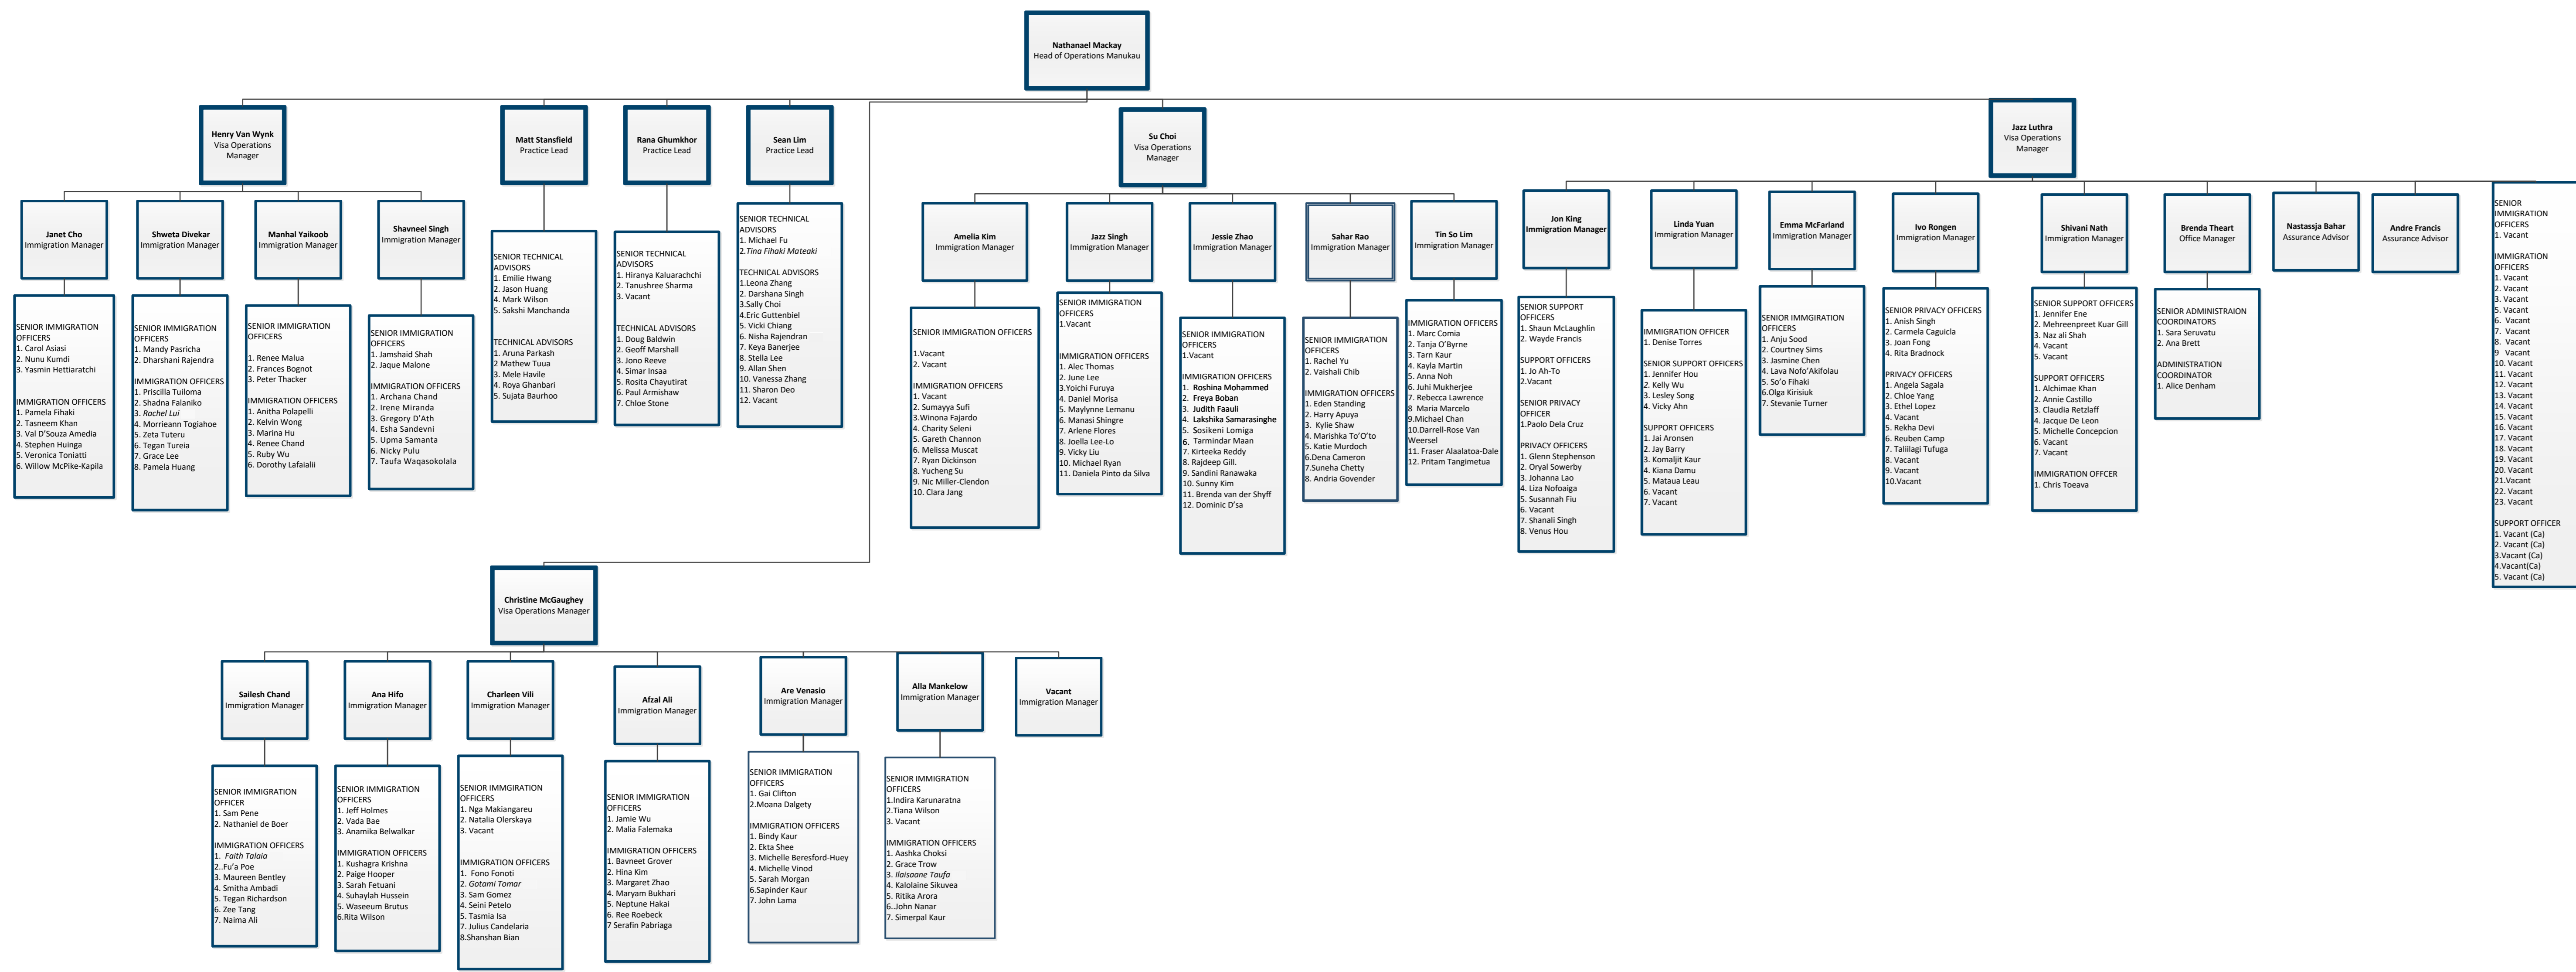

Last updated 22 July 2022  
Border & Visa Operations branch  
(Henderson Operations teams)

(\*) On Secondment  
 (\*PL) Parental Leave  
 (\*\*) Contractor

Last updated: 20 July 2022  
 Border & Visa Operations branch  
 (NaDO team)