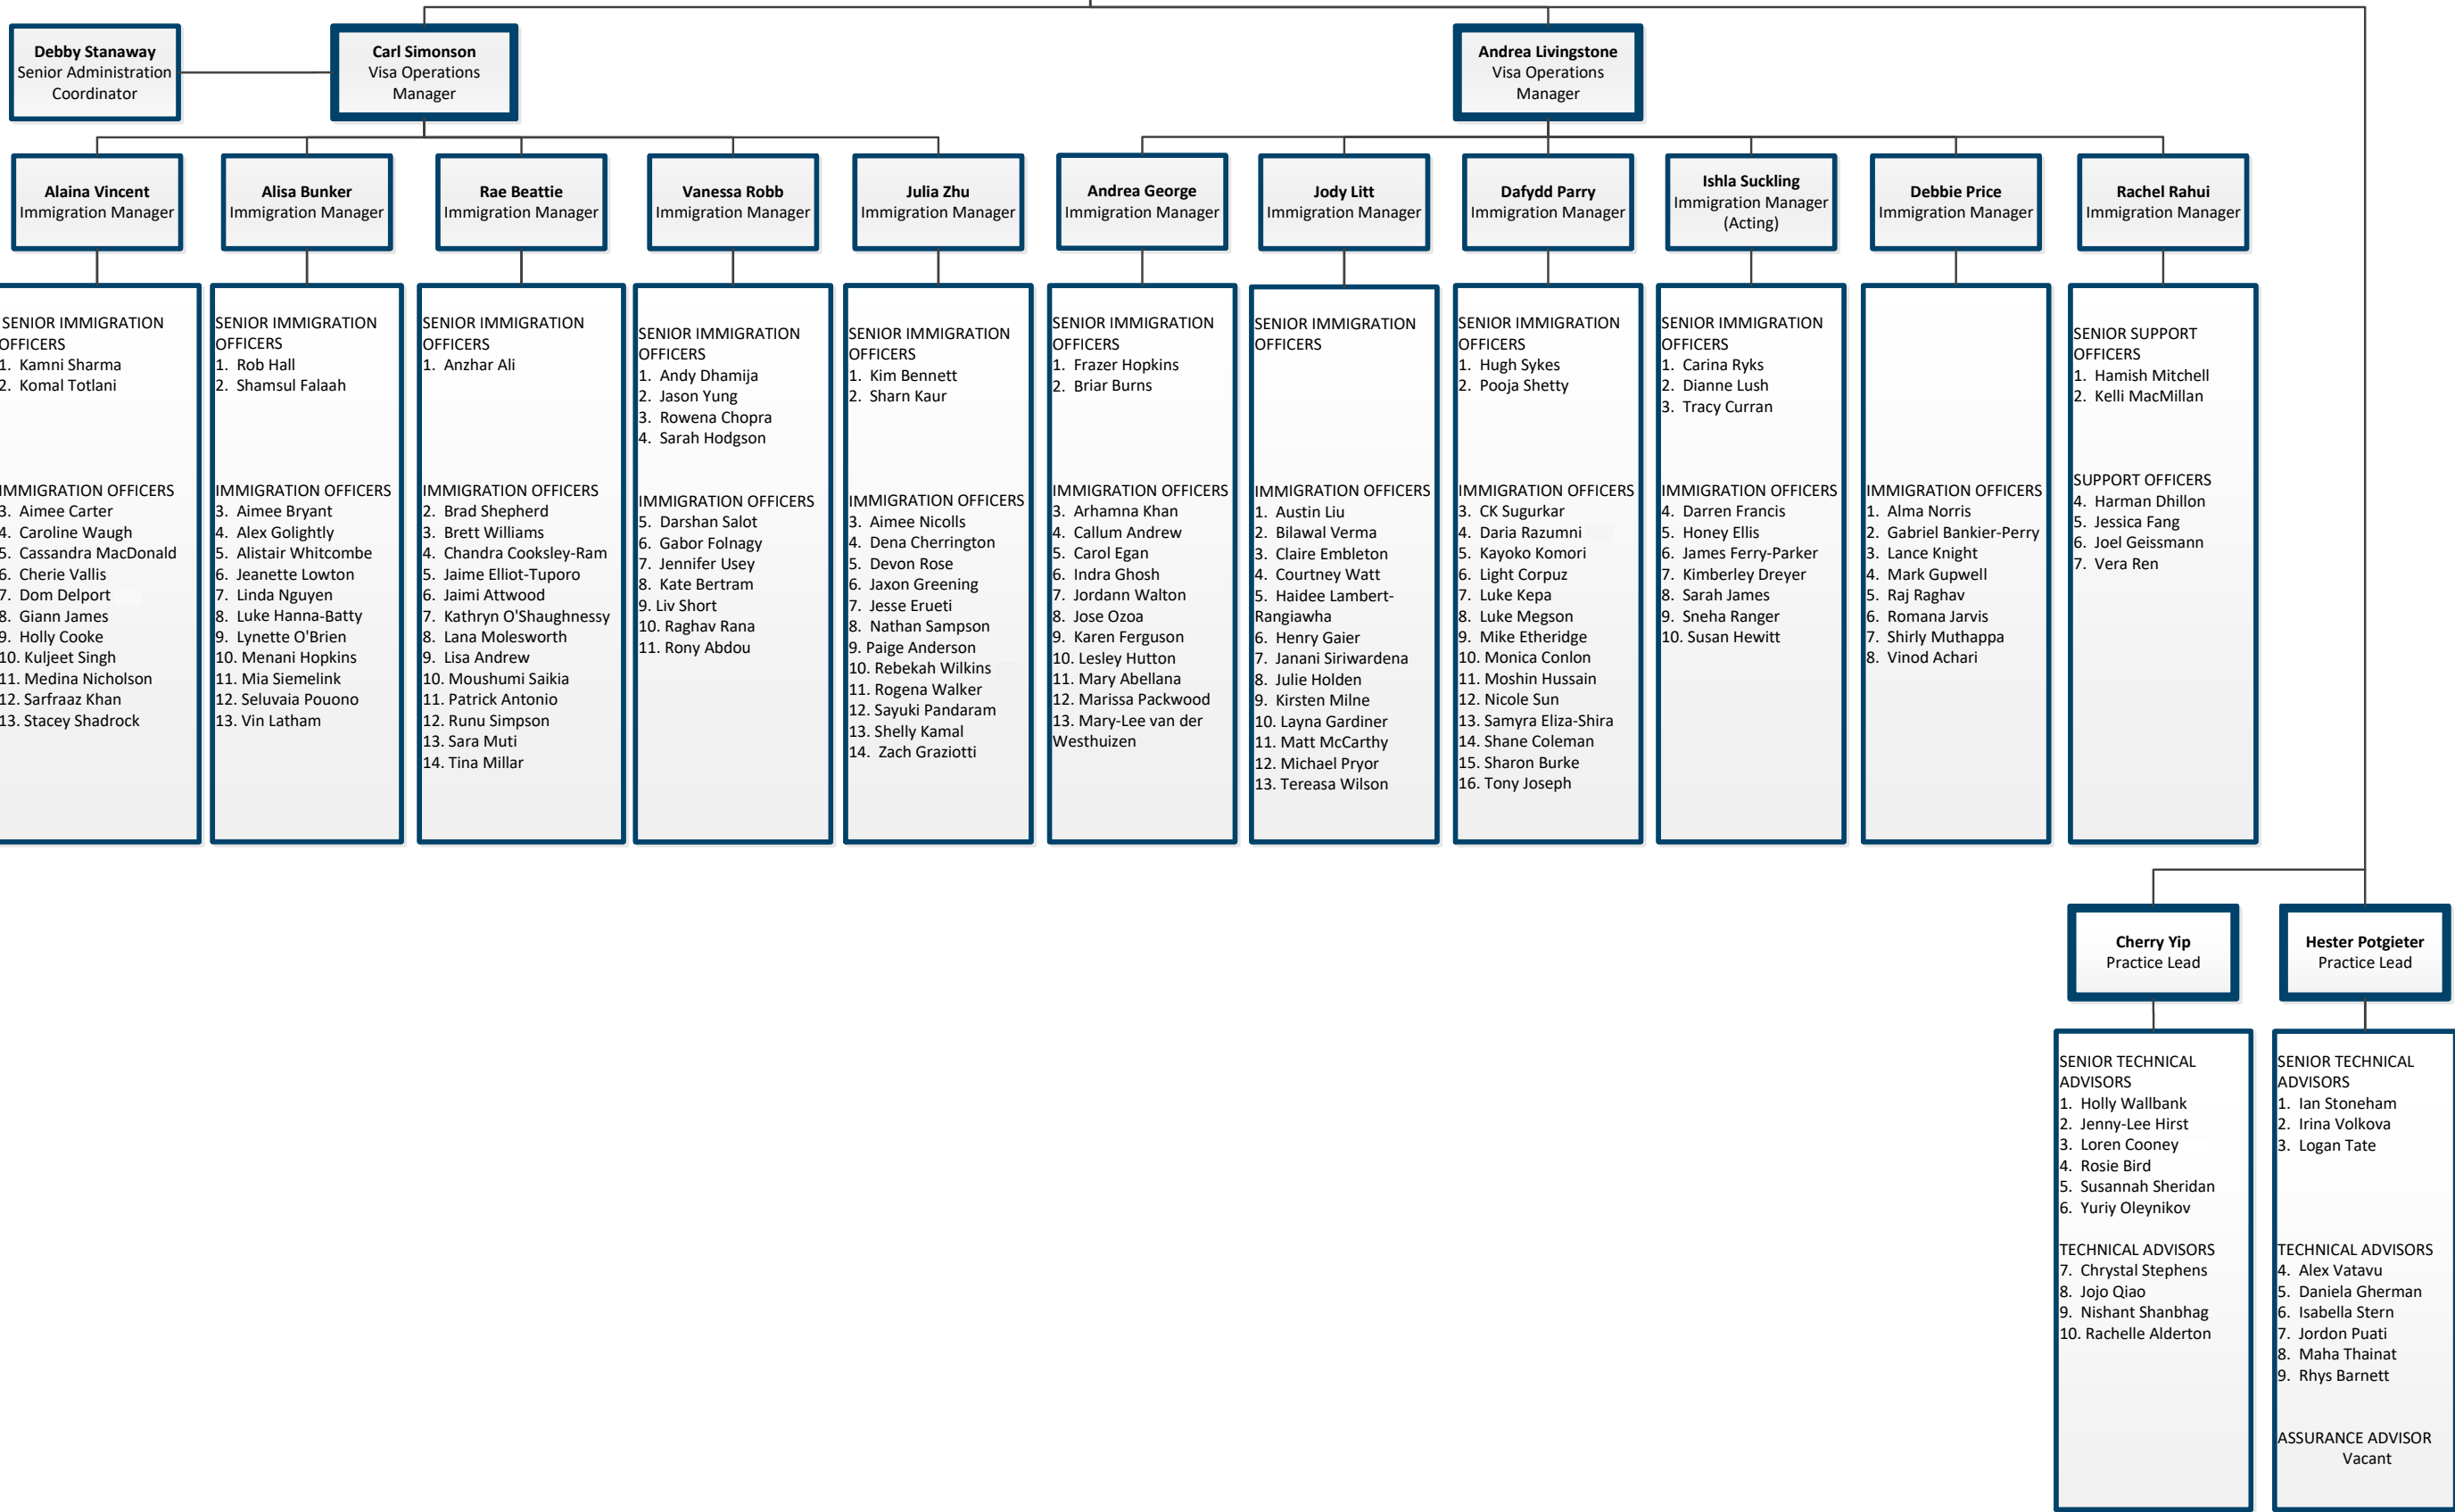

Hayley McConnell
Head of Operations
Hamilton