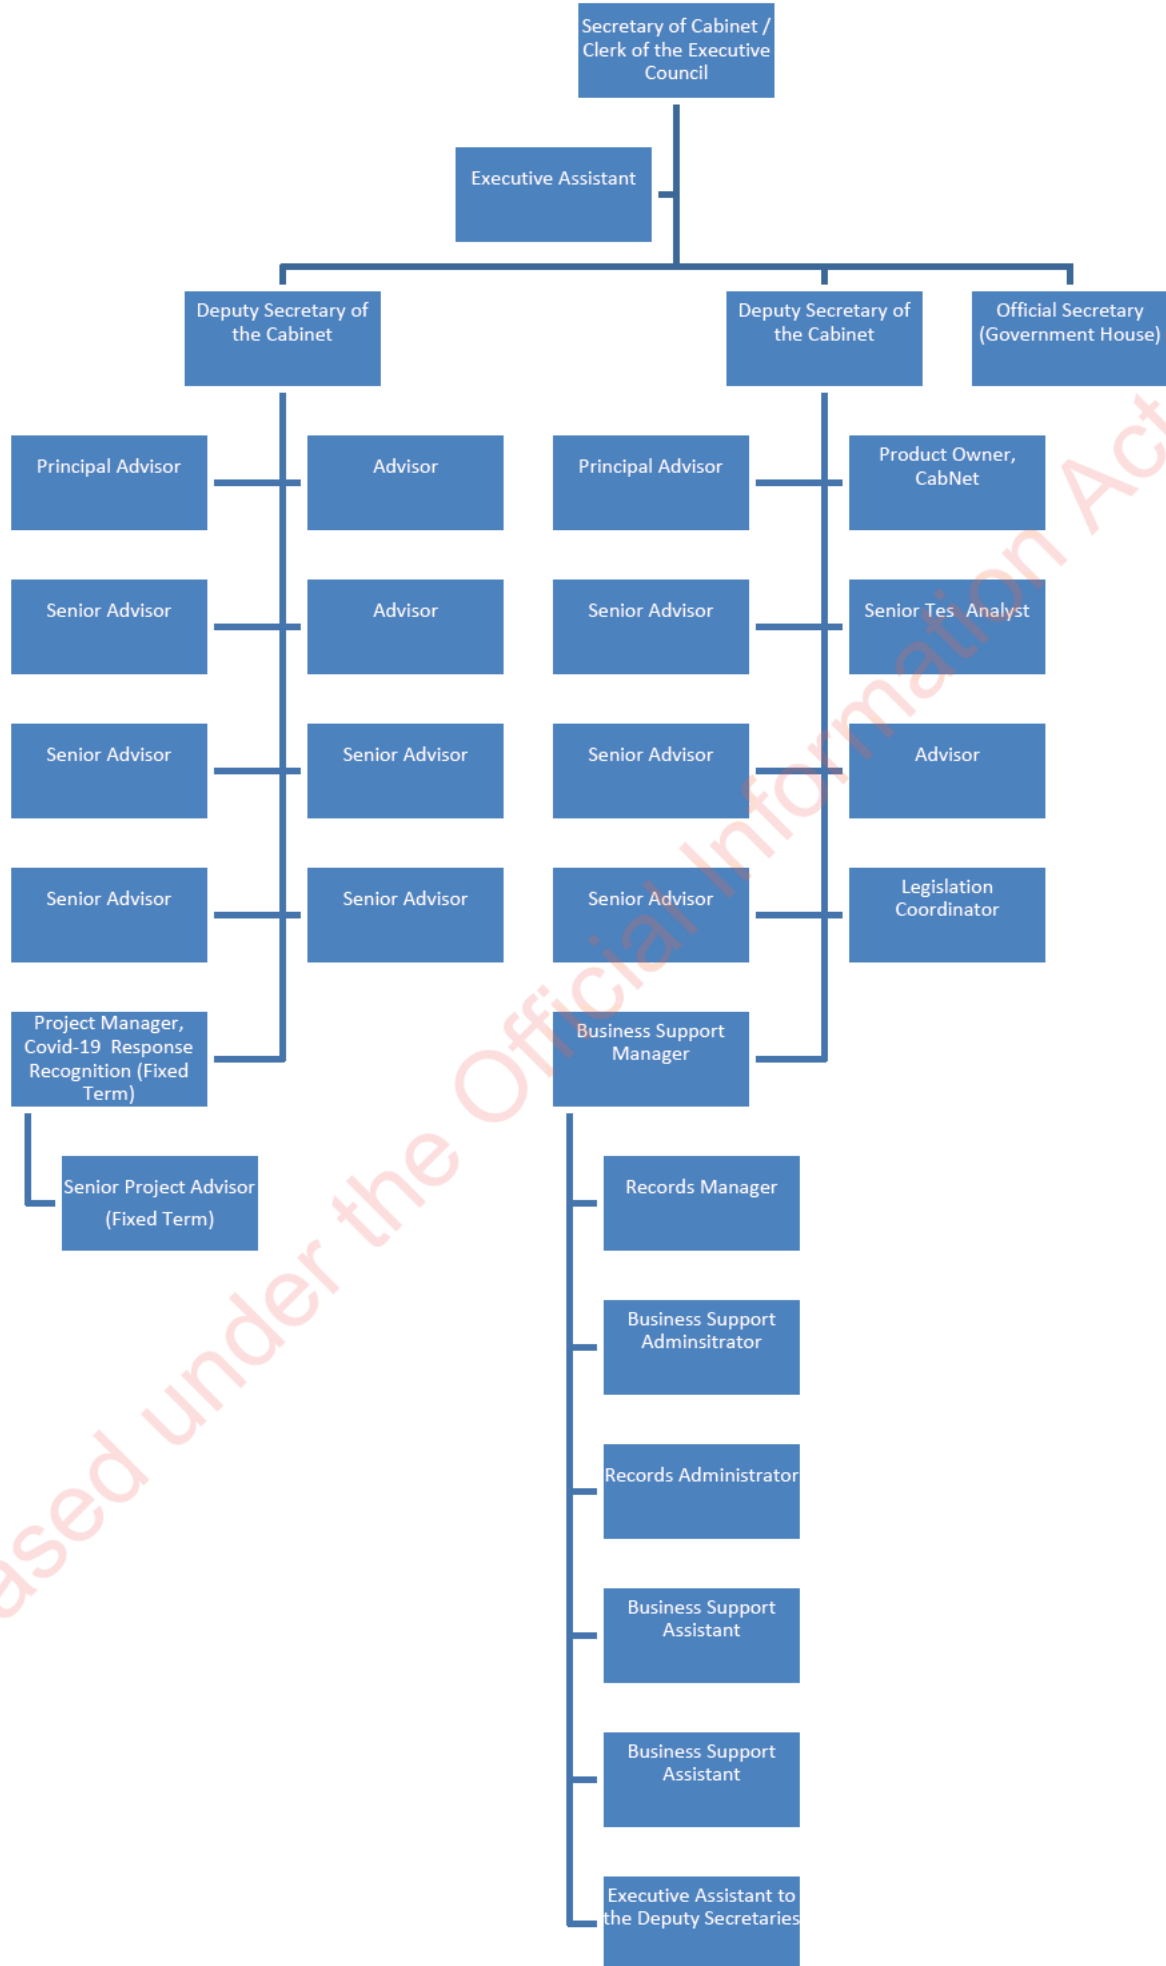

Government House Organisation Chart

October 2022

On secondment
Manager, Engagement and Events

* NZDF Personnel

Released under the Official Information Act 1982

ORGANISATION CHART – CABINET OFFICE

Released under the Official Information Act 1982

ORGANISATION CHART – CHIEF EXECUTIVE OF DPMC

Released under the Official Information Act 1982