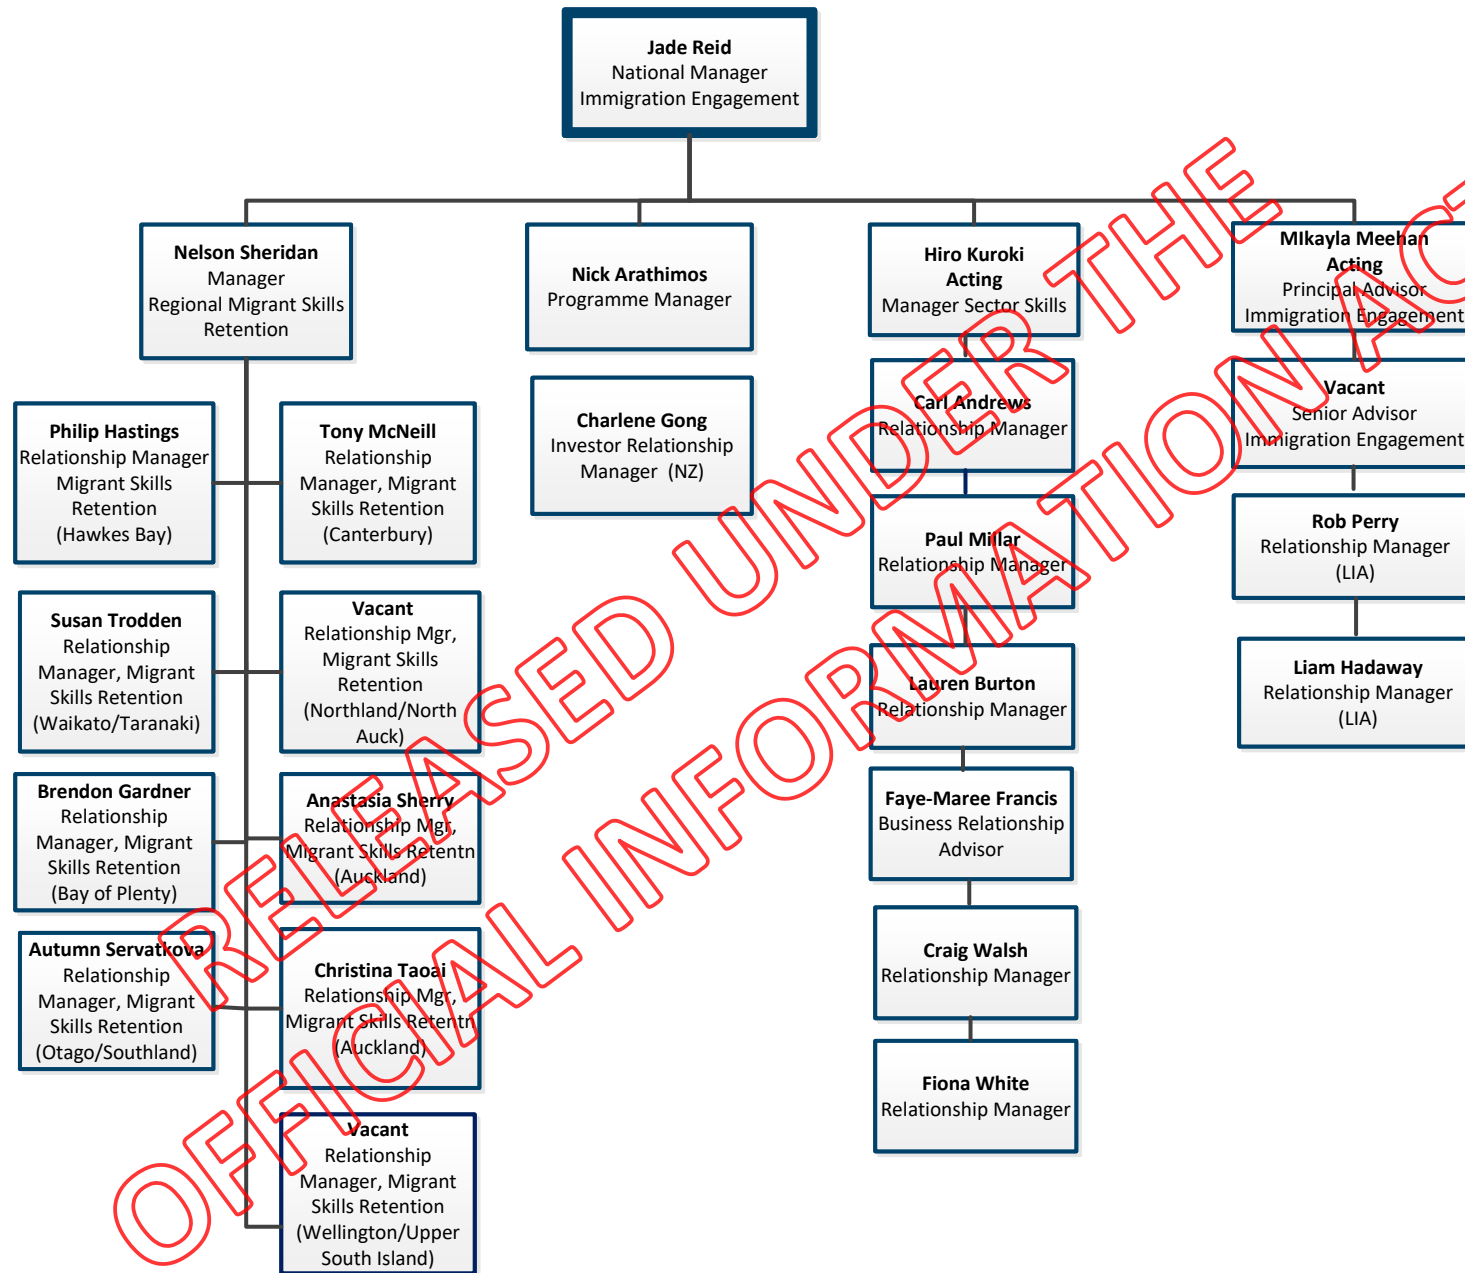

OFFICIAL INFORMATION ACT