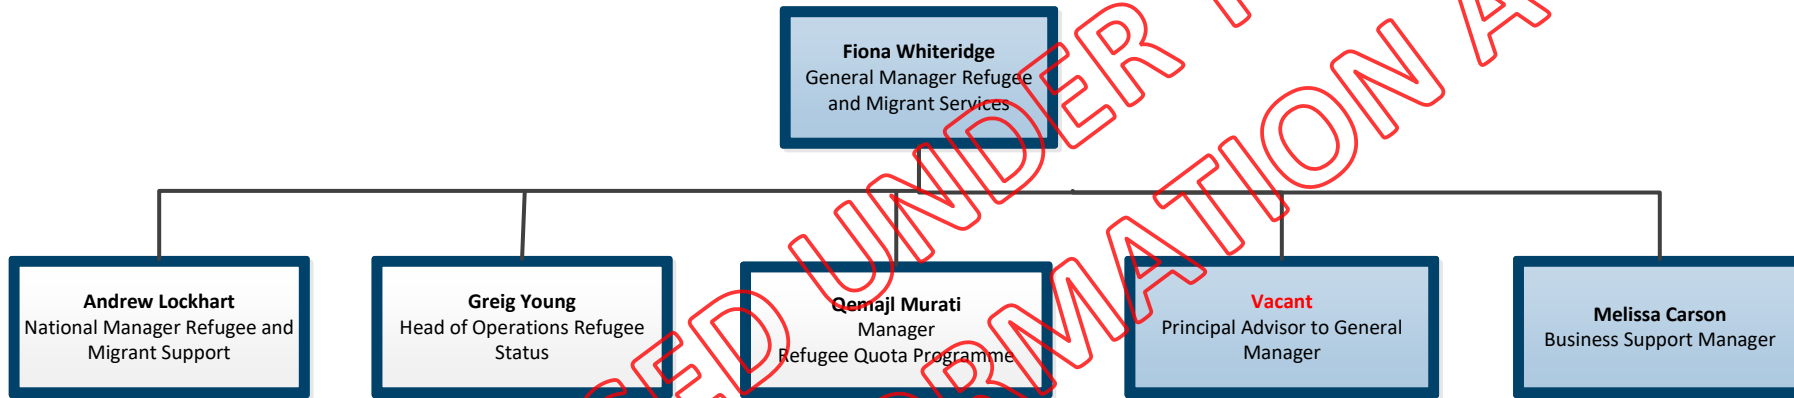

RELEASED UNDER THE
OFFICIAL INFORMATION ACT