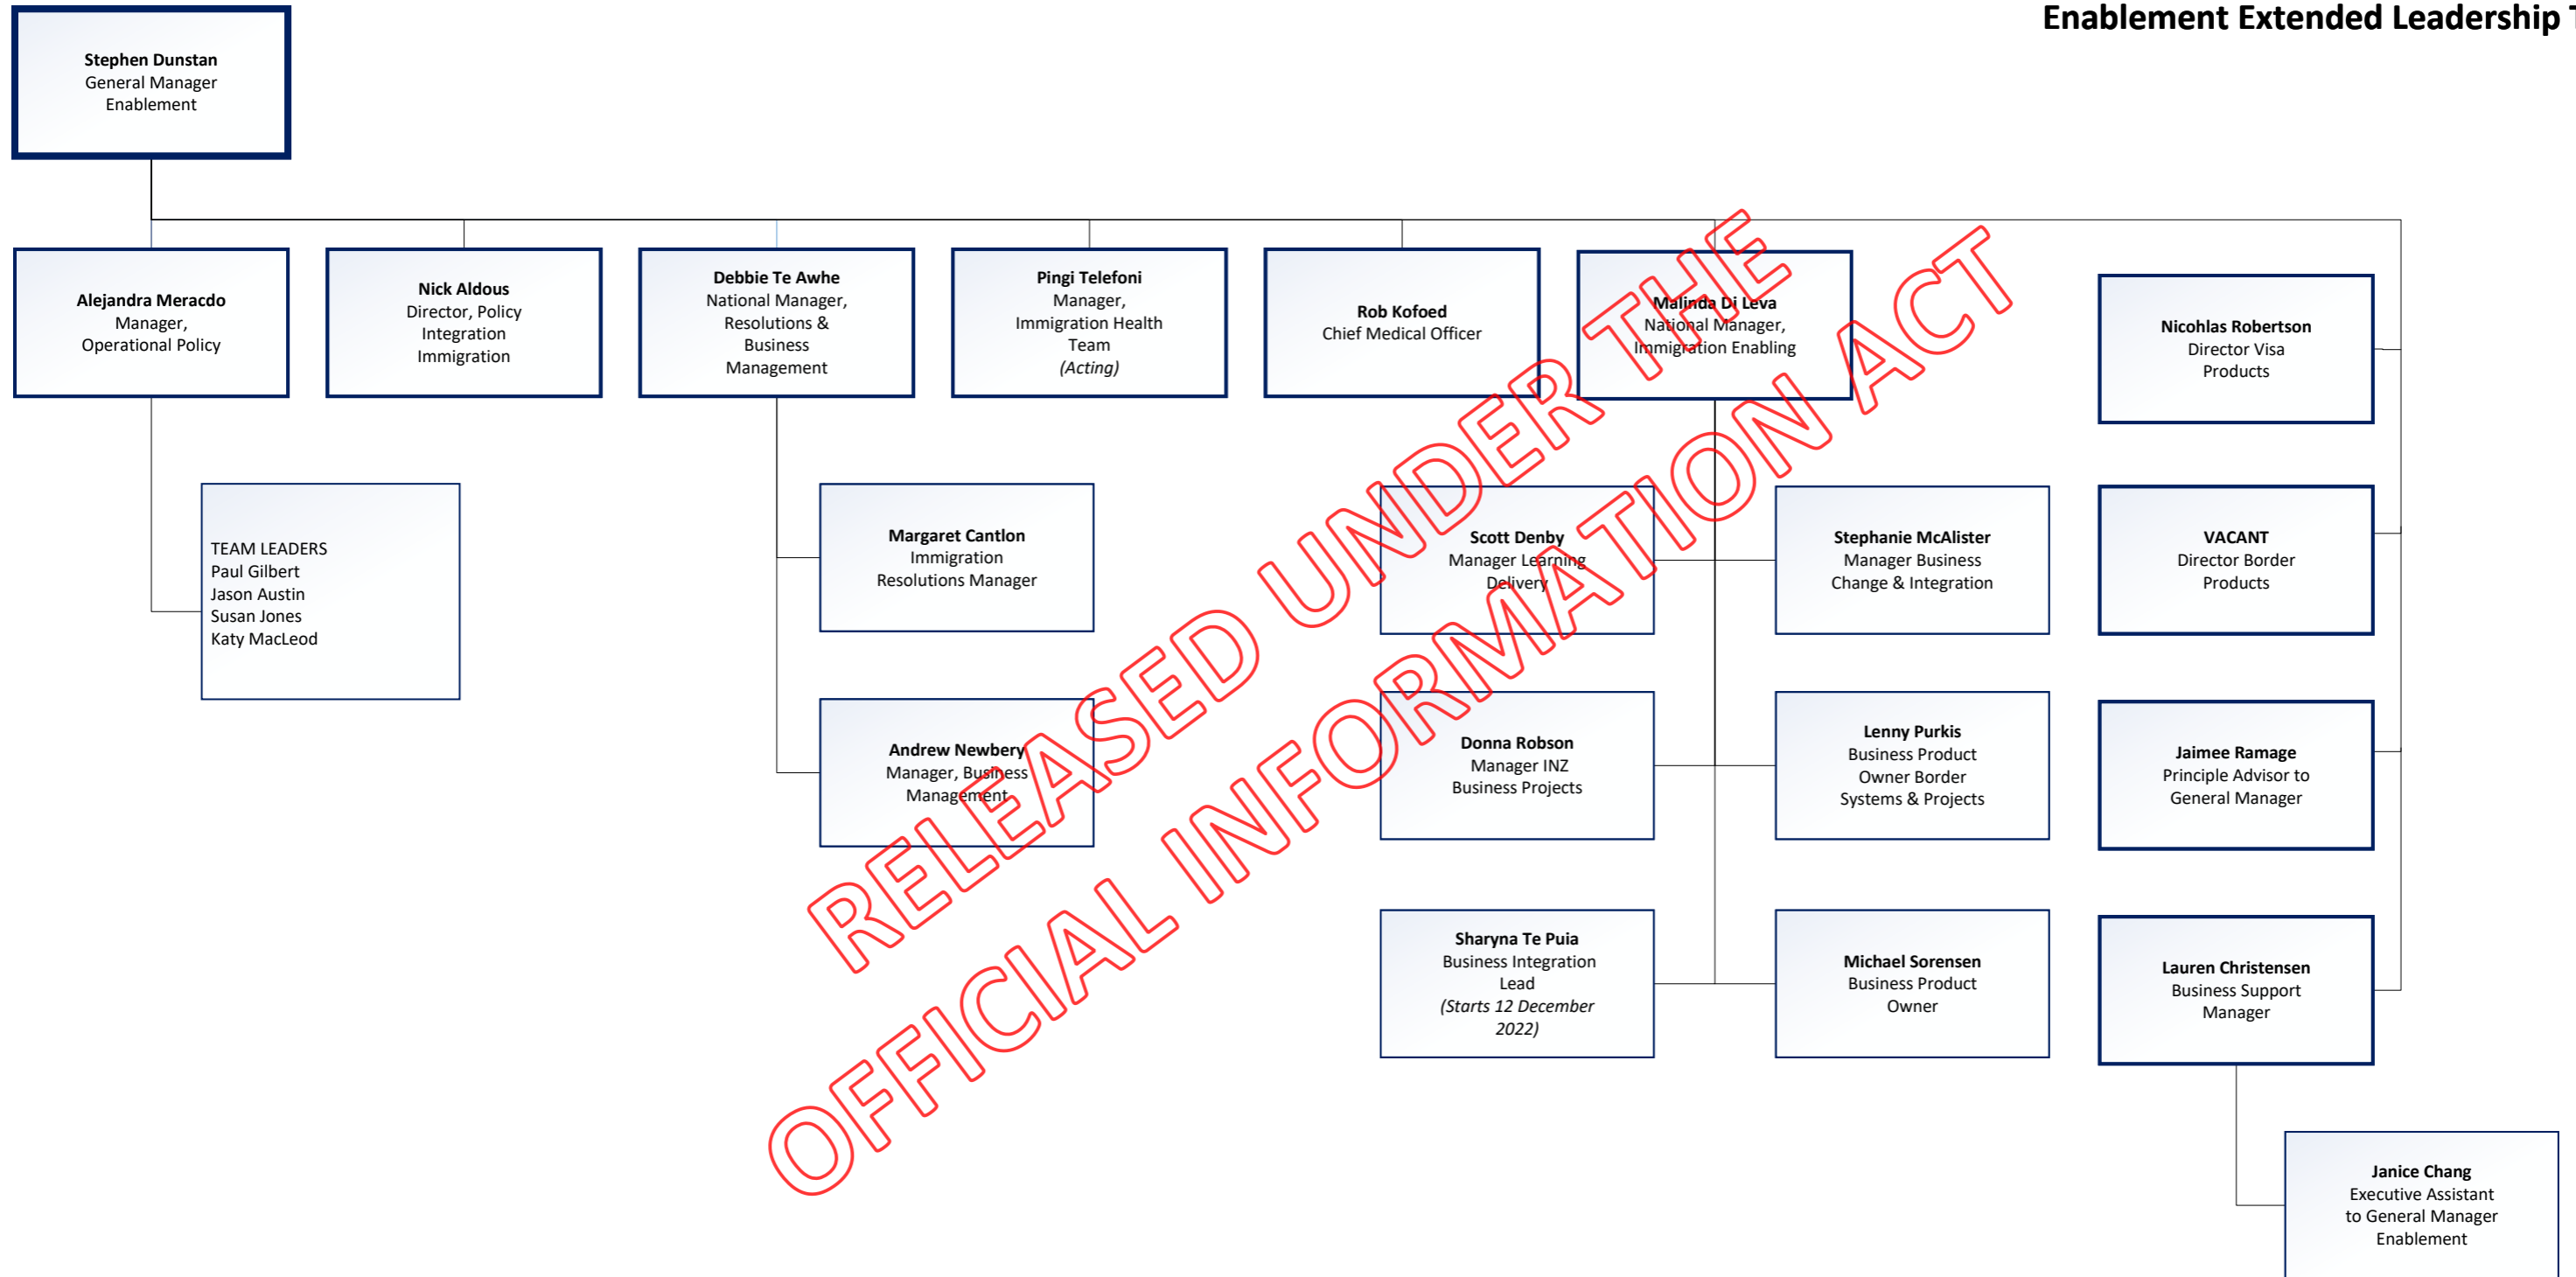

Enablement Extended Leadership Team

RELEASED UNDER THE
OFFICIAL INFORMATION ACT

November 2022