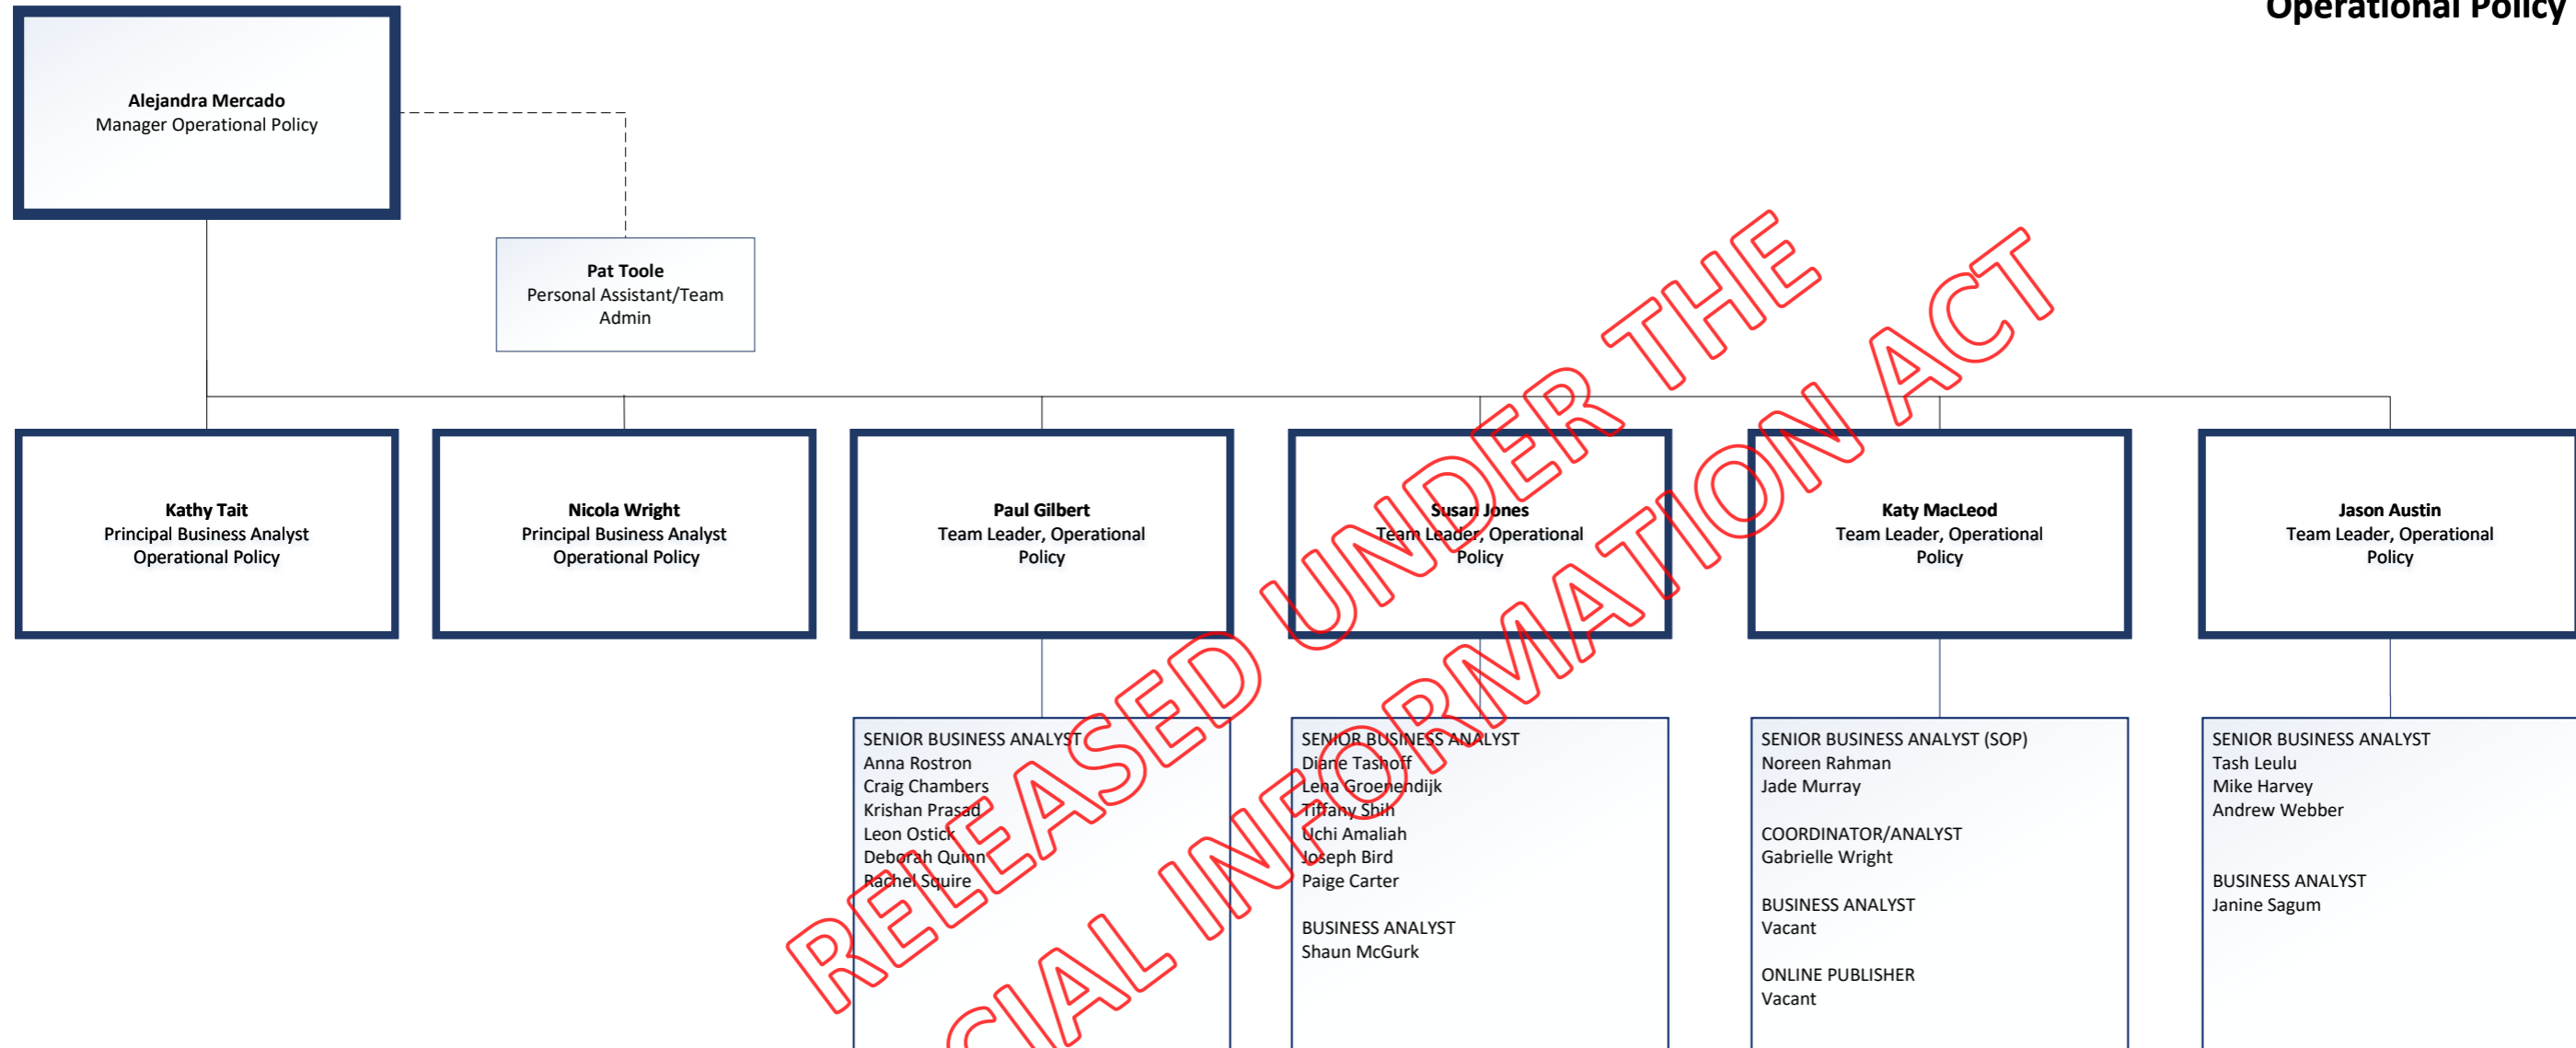

Operational Policy Team

RELEASED UNDER THE OFFICIAL INFORMATION ACT