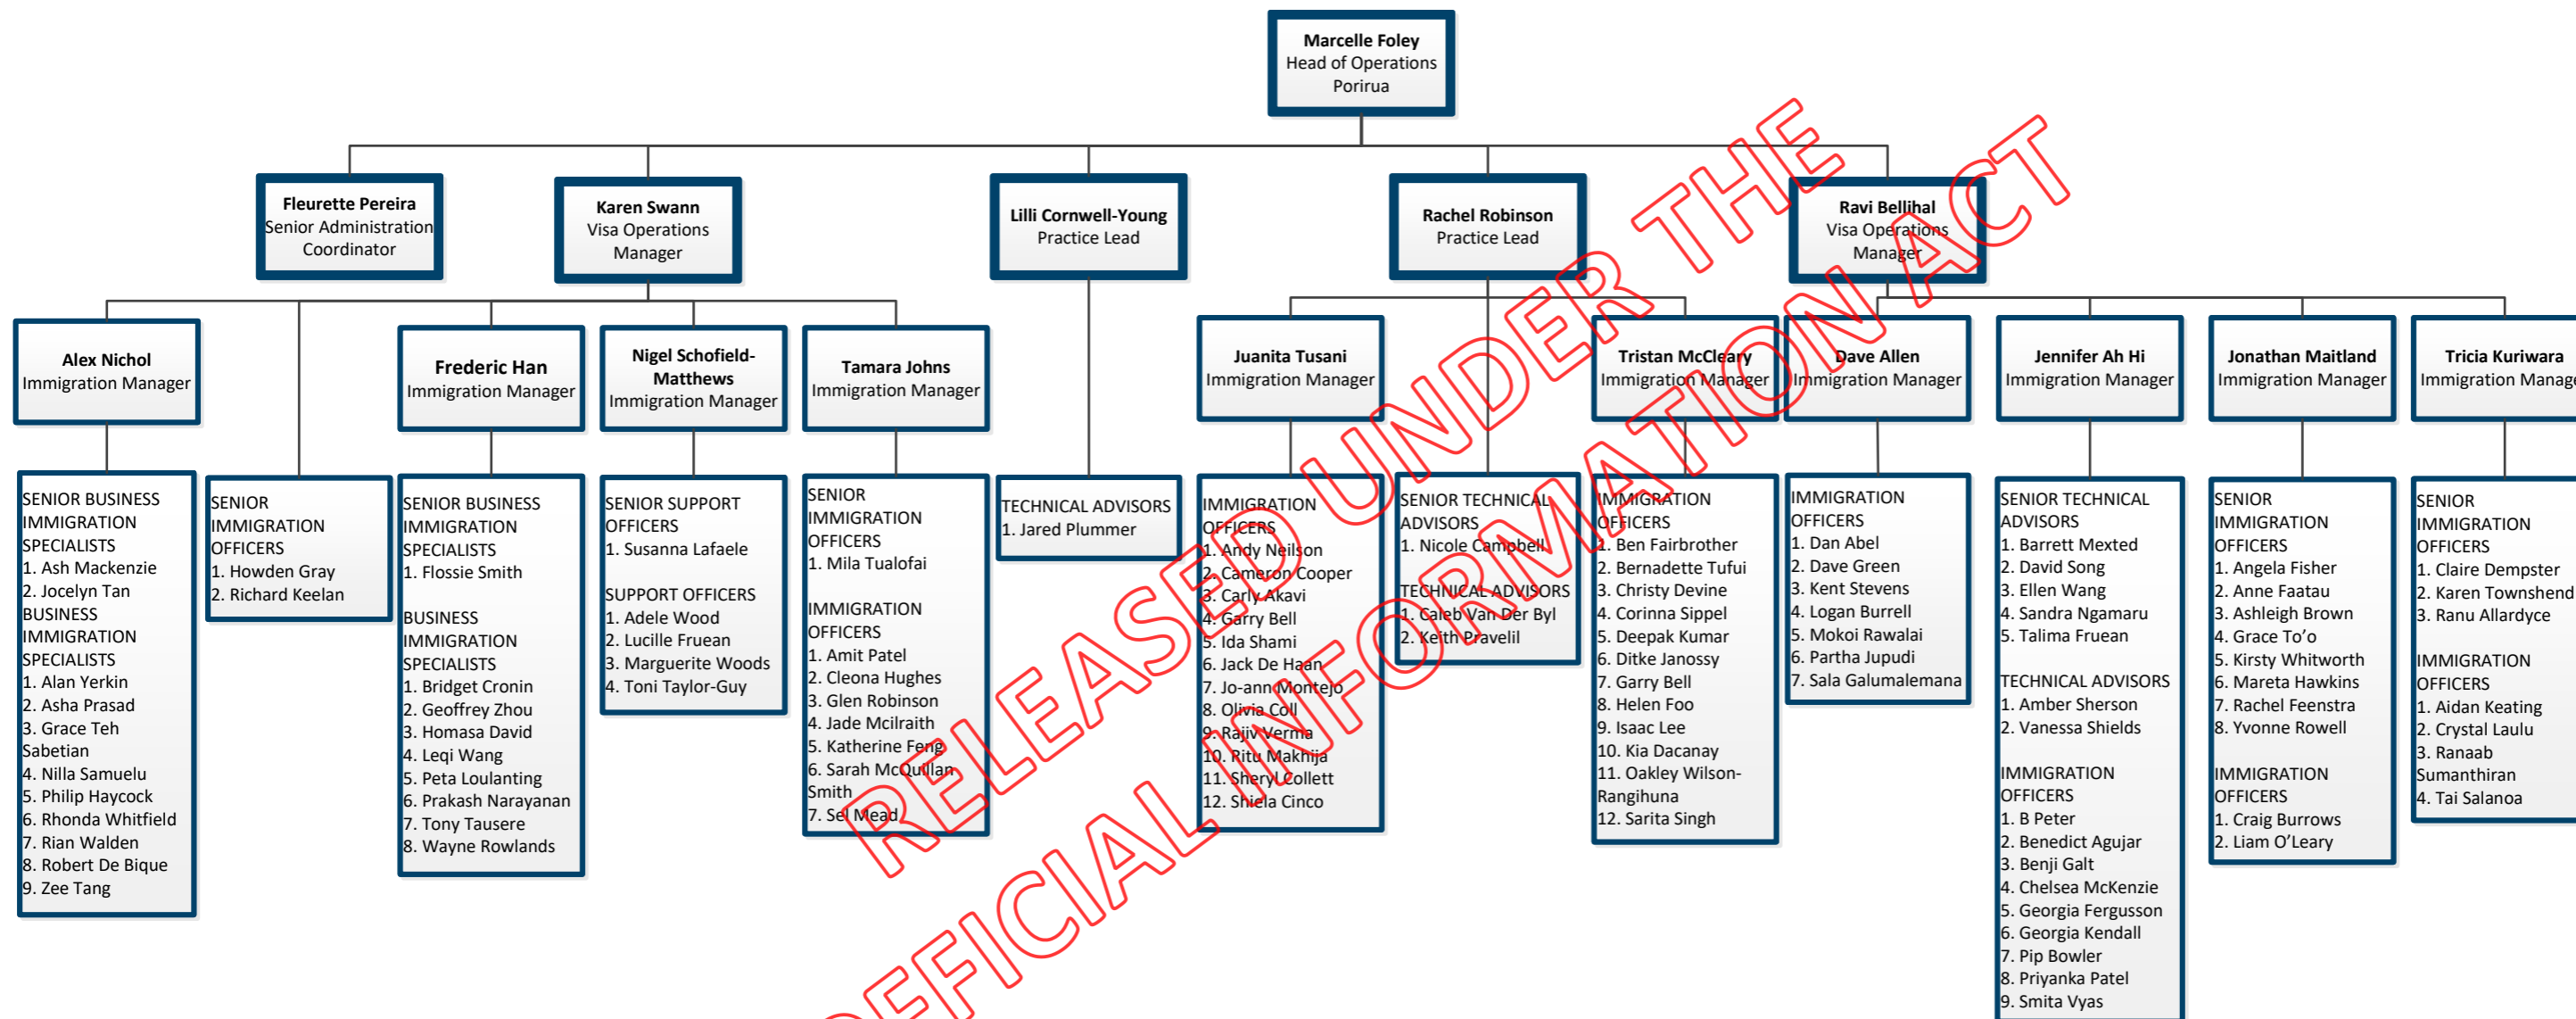

RELEASED UNDER THE OFFICIAL INFORMATION ACT