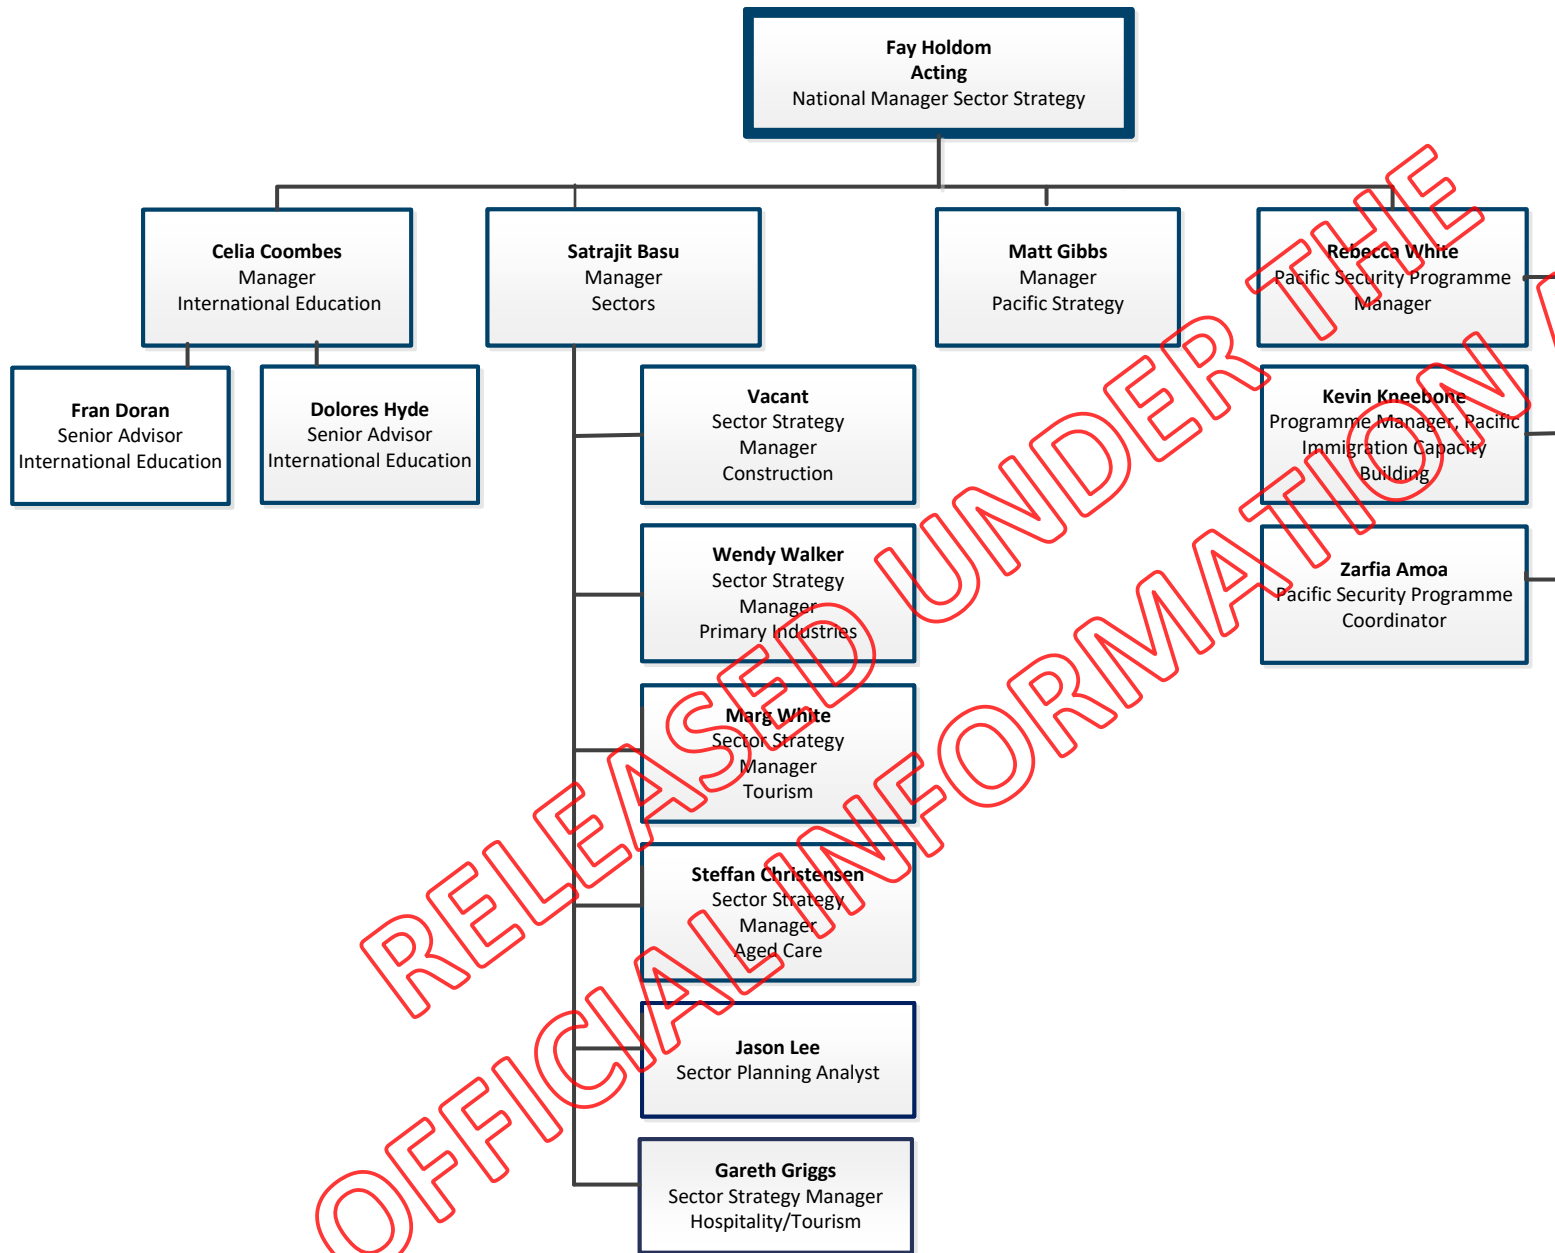

RELEASED UNDER THE OFFICIAL INFORMATION ACT