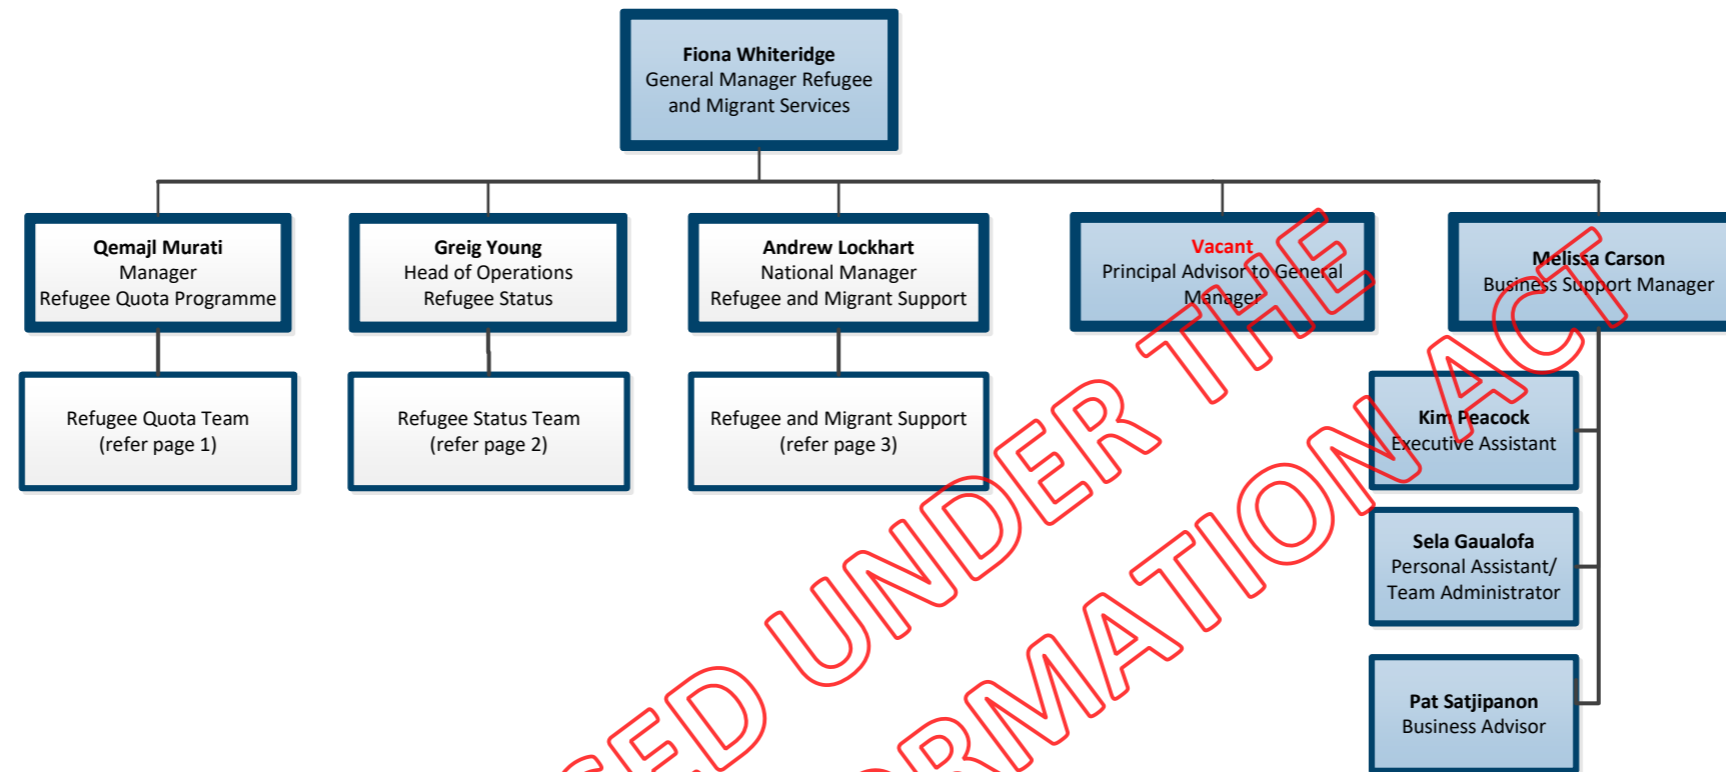

RELEASED UNDER THE
OFFICIAL INFORMATION ACT