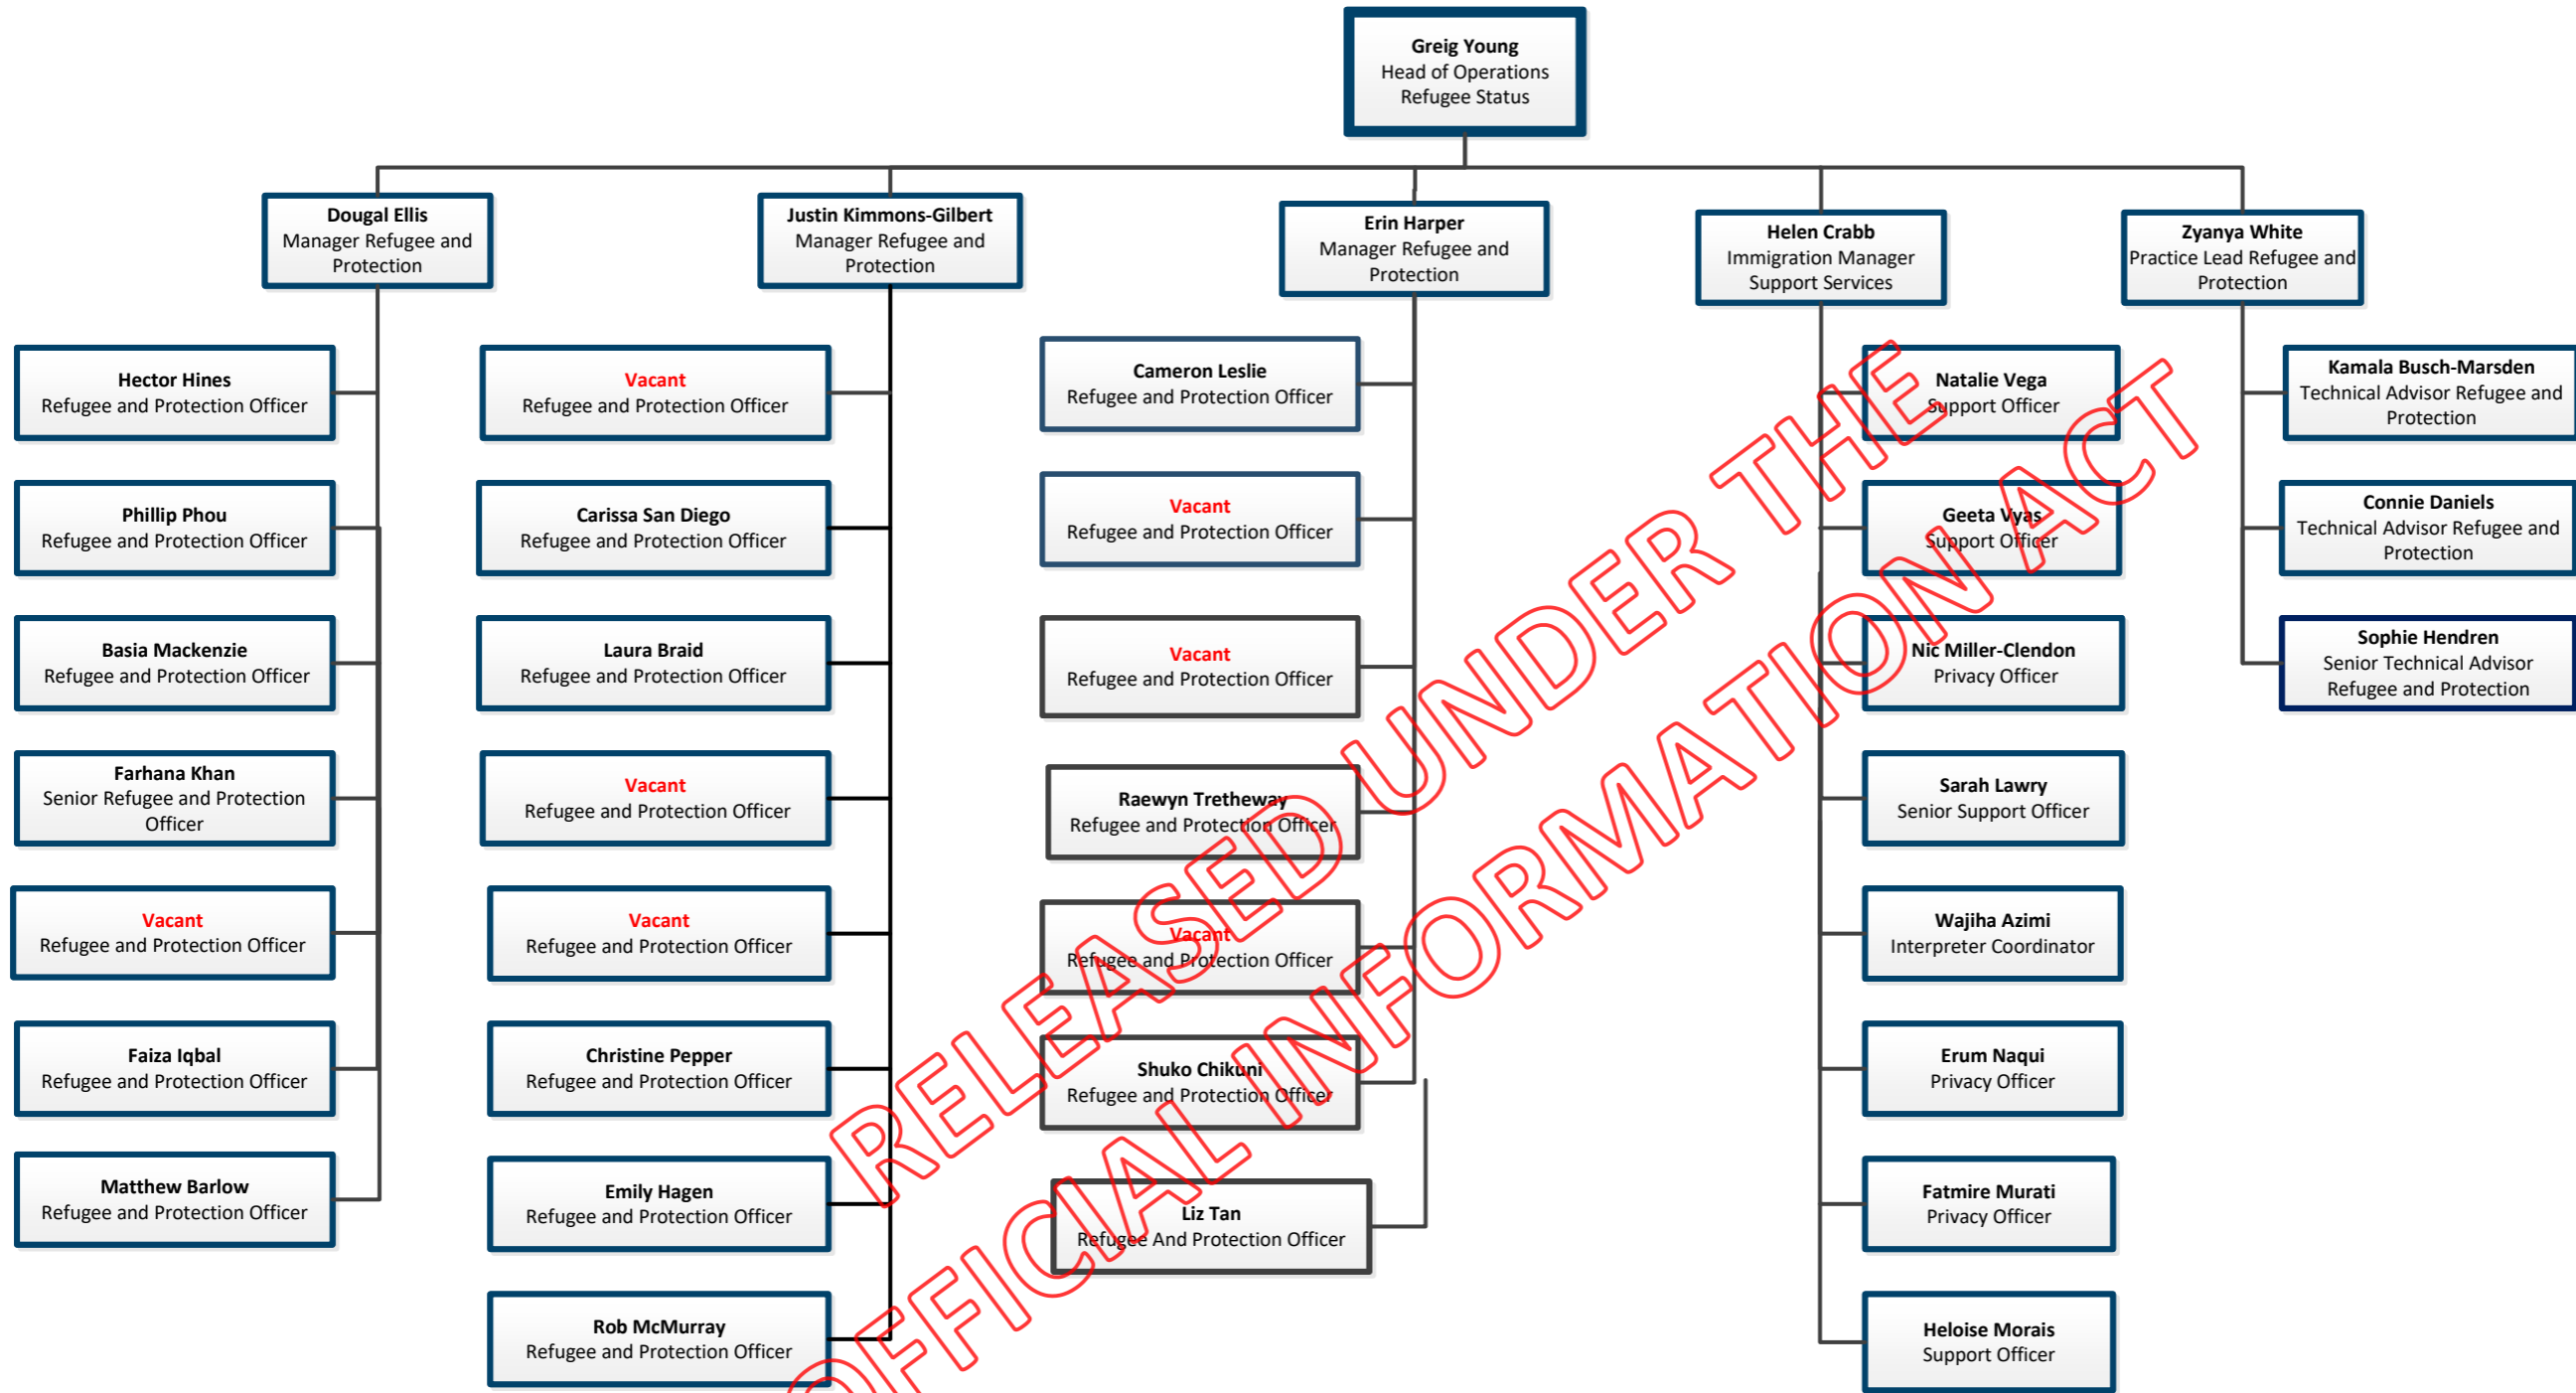

RELEASED UNDER THE OFFICIAL INFORMATION ACT

Andrew Lockhart
National Manager Refugee & Migrant Support

Johnathon Hopgood
Manager Refugee and Migrant Support - Wellington

Sarah Ward
Manager Refugee and Migrant Support - Auckland