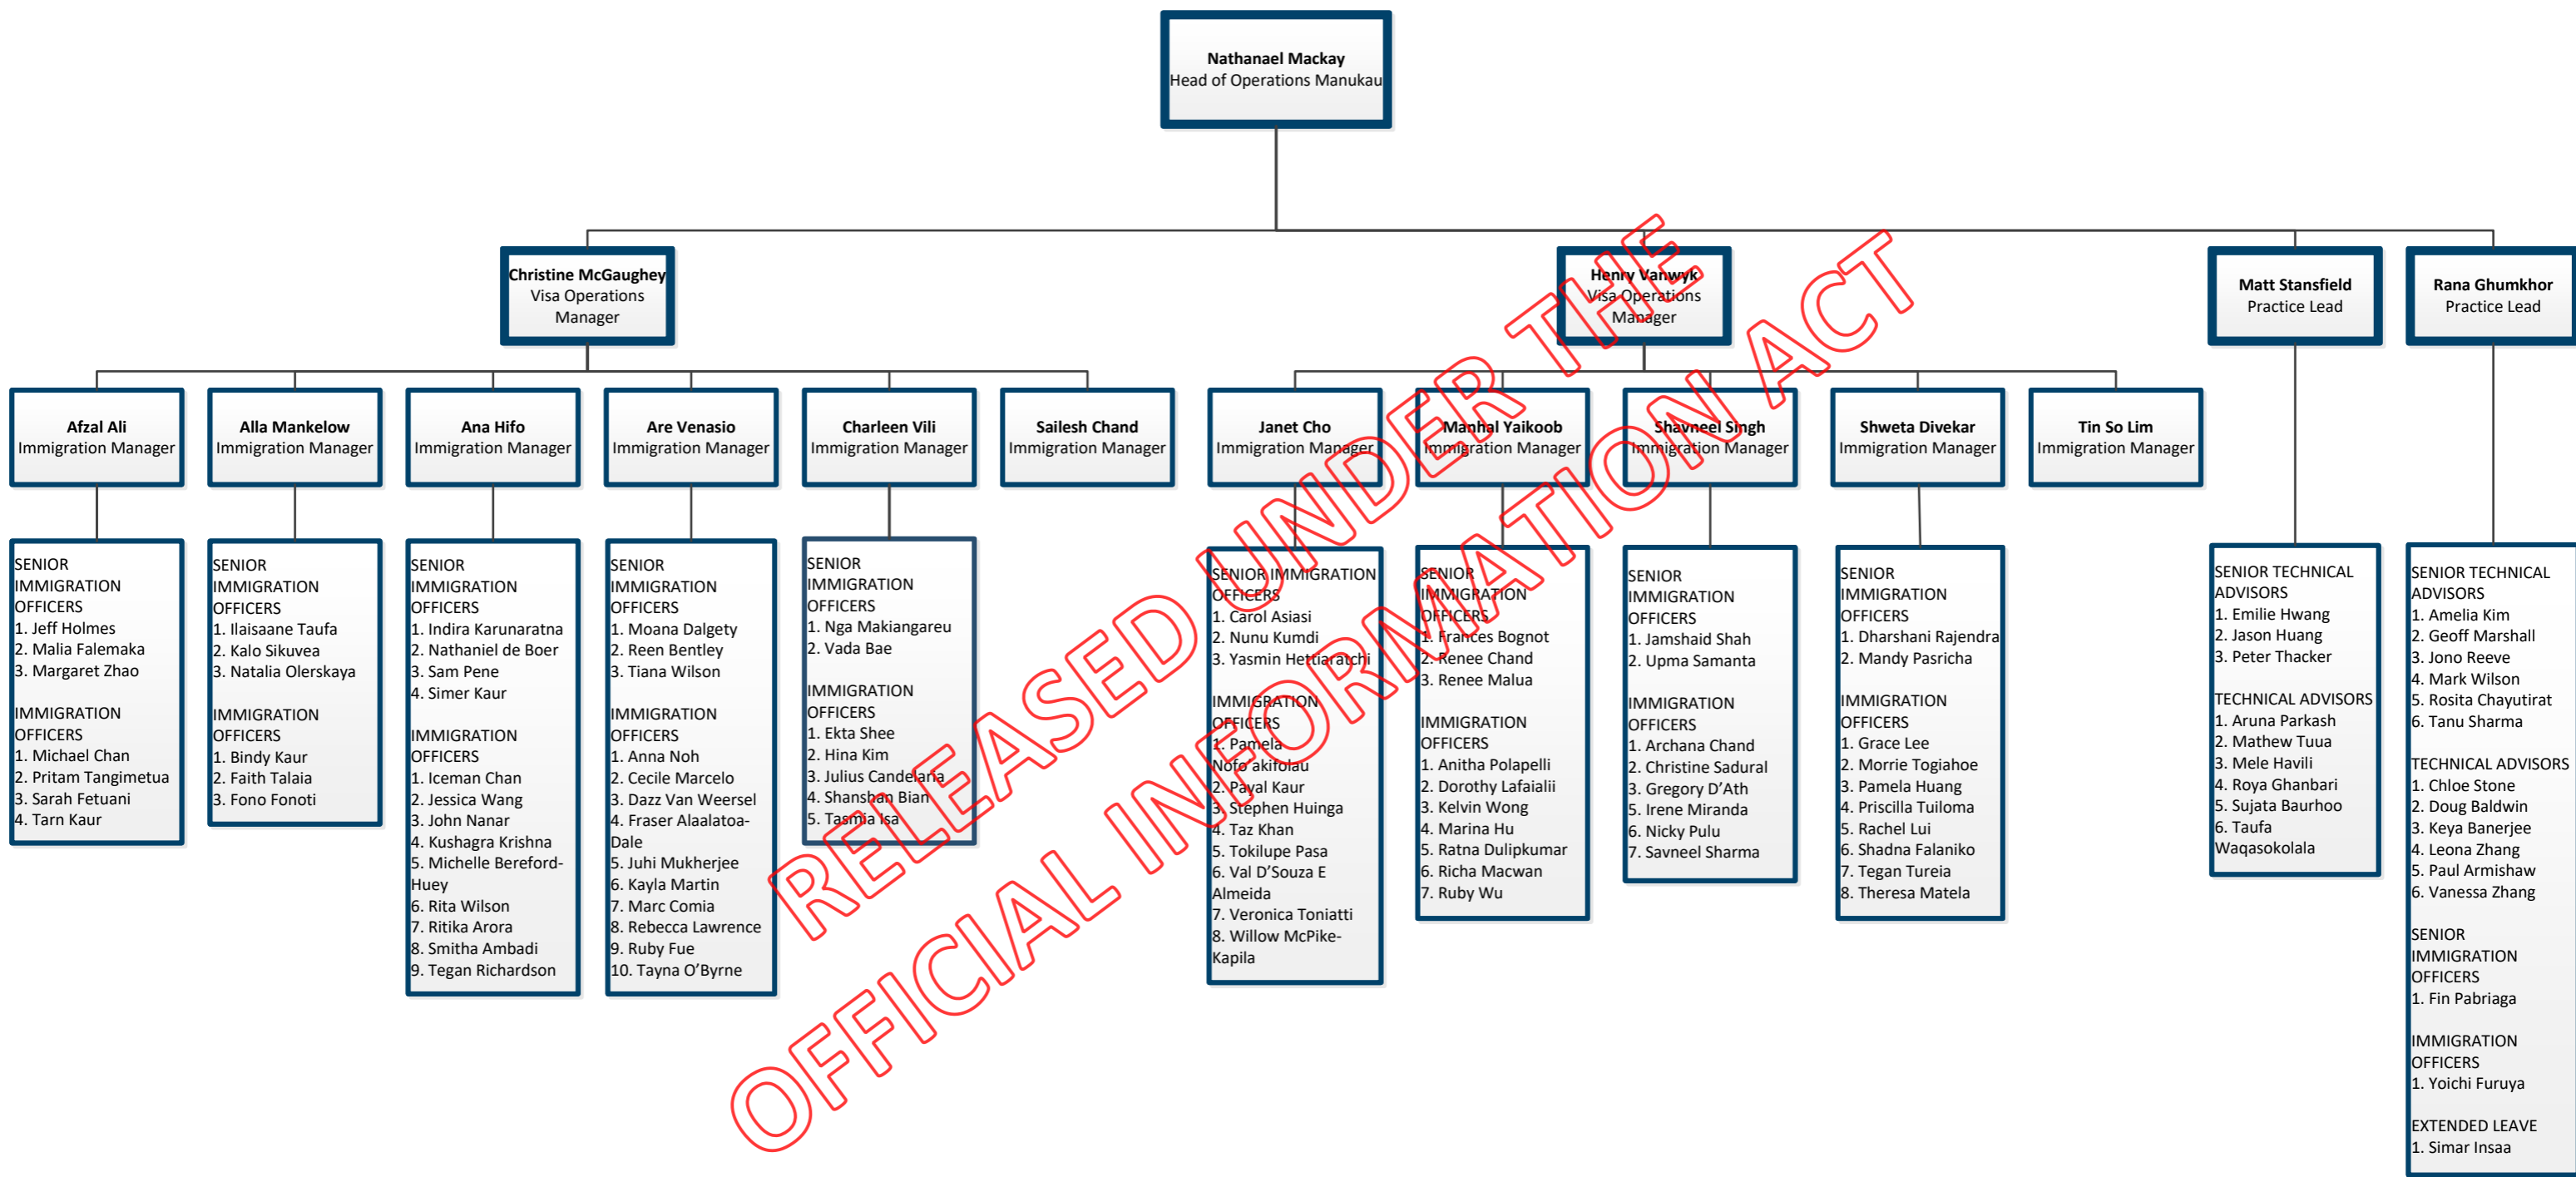

RELEASED UNDER THE OFFICIAL INFORMATION ACT