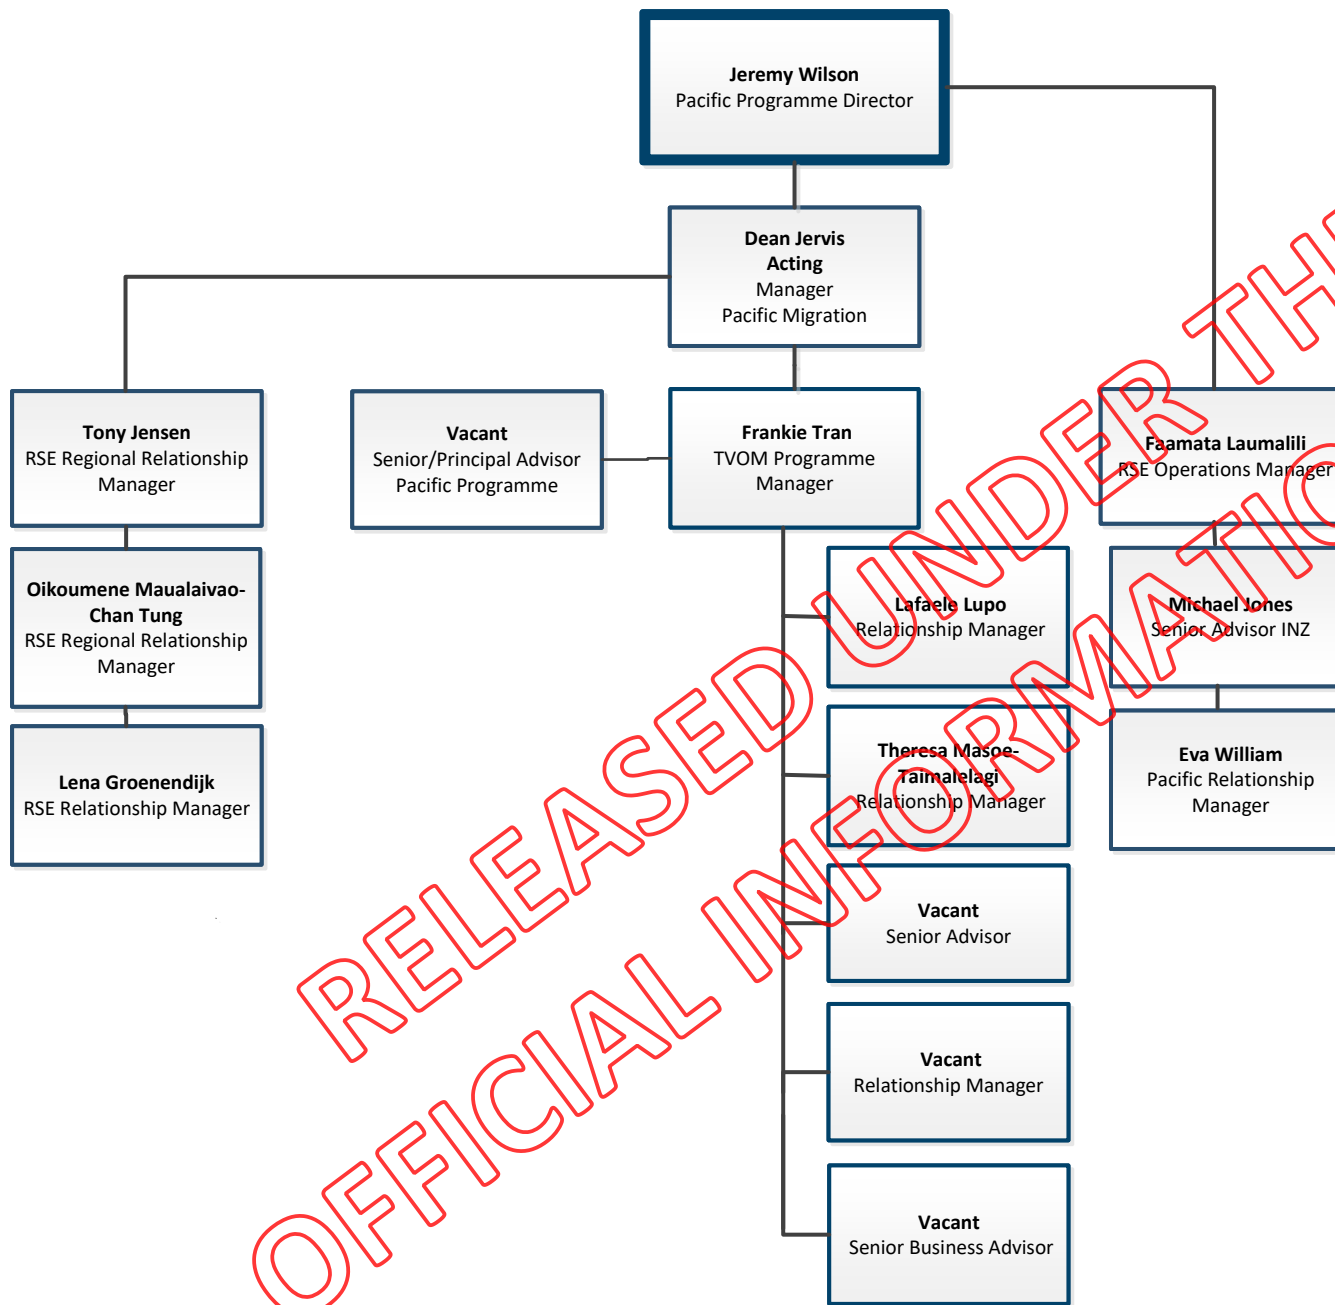

RELEASED UNDER THE OFFICIAL INFORMATION ACT