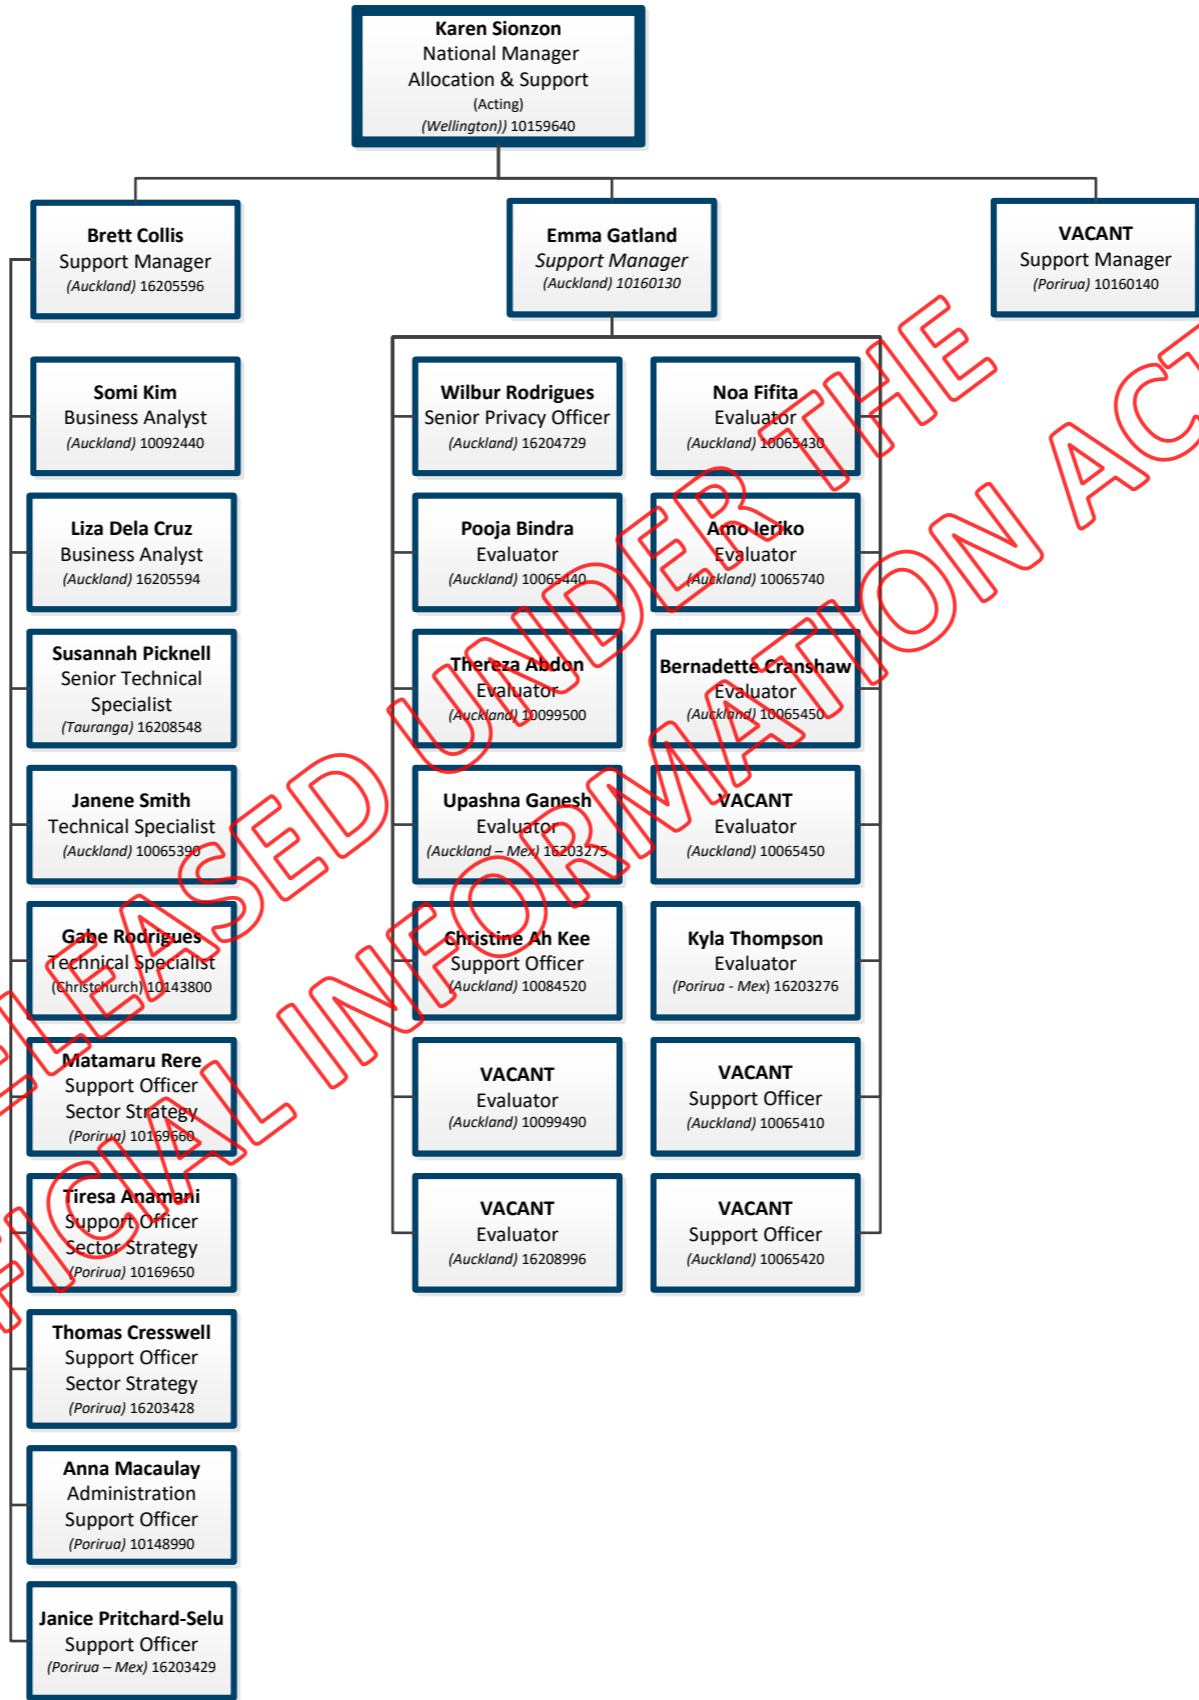

RELEASED UNDER THE OFFICIAL INFORMATION ACT