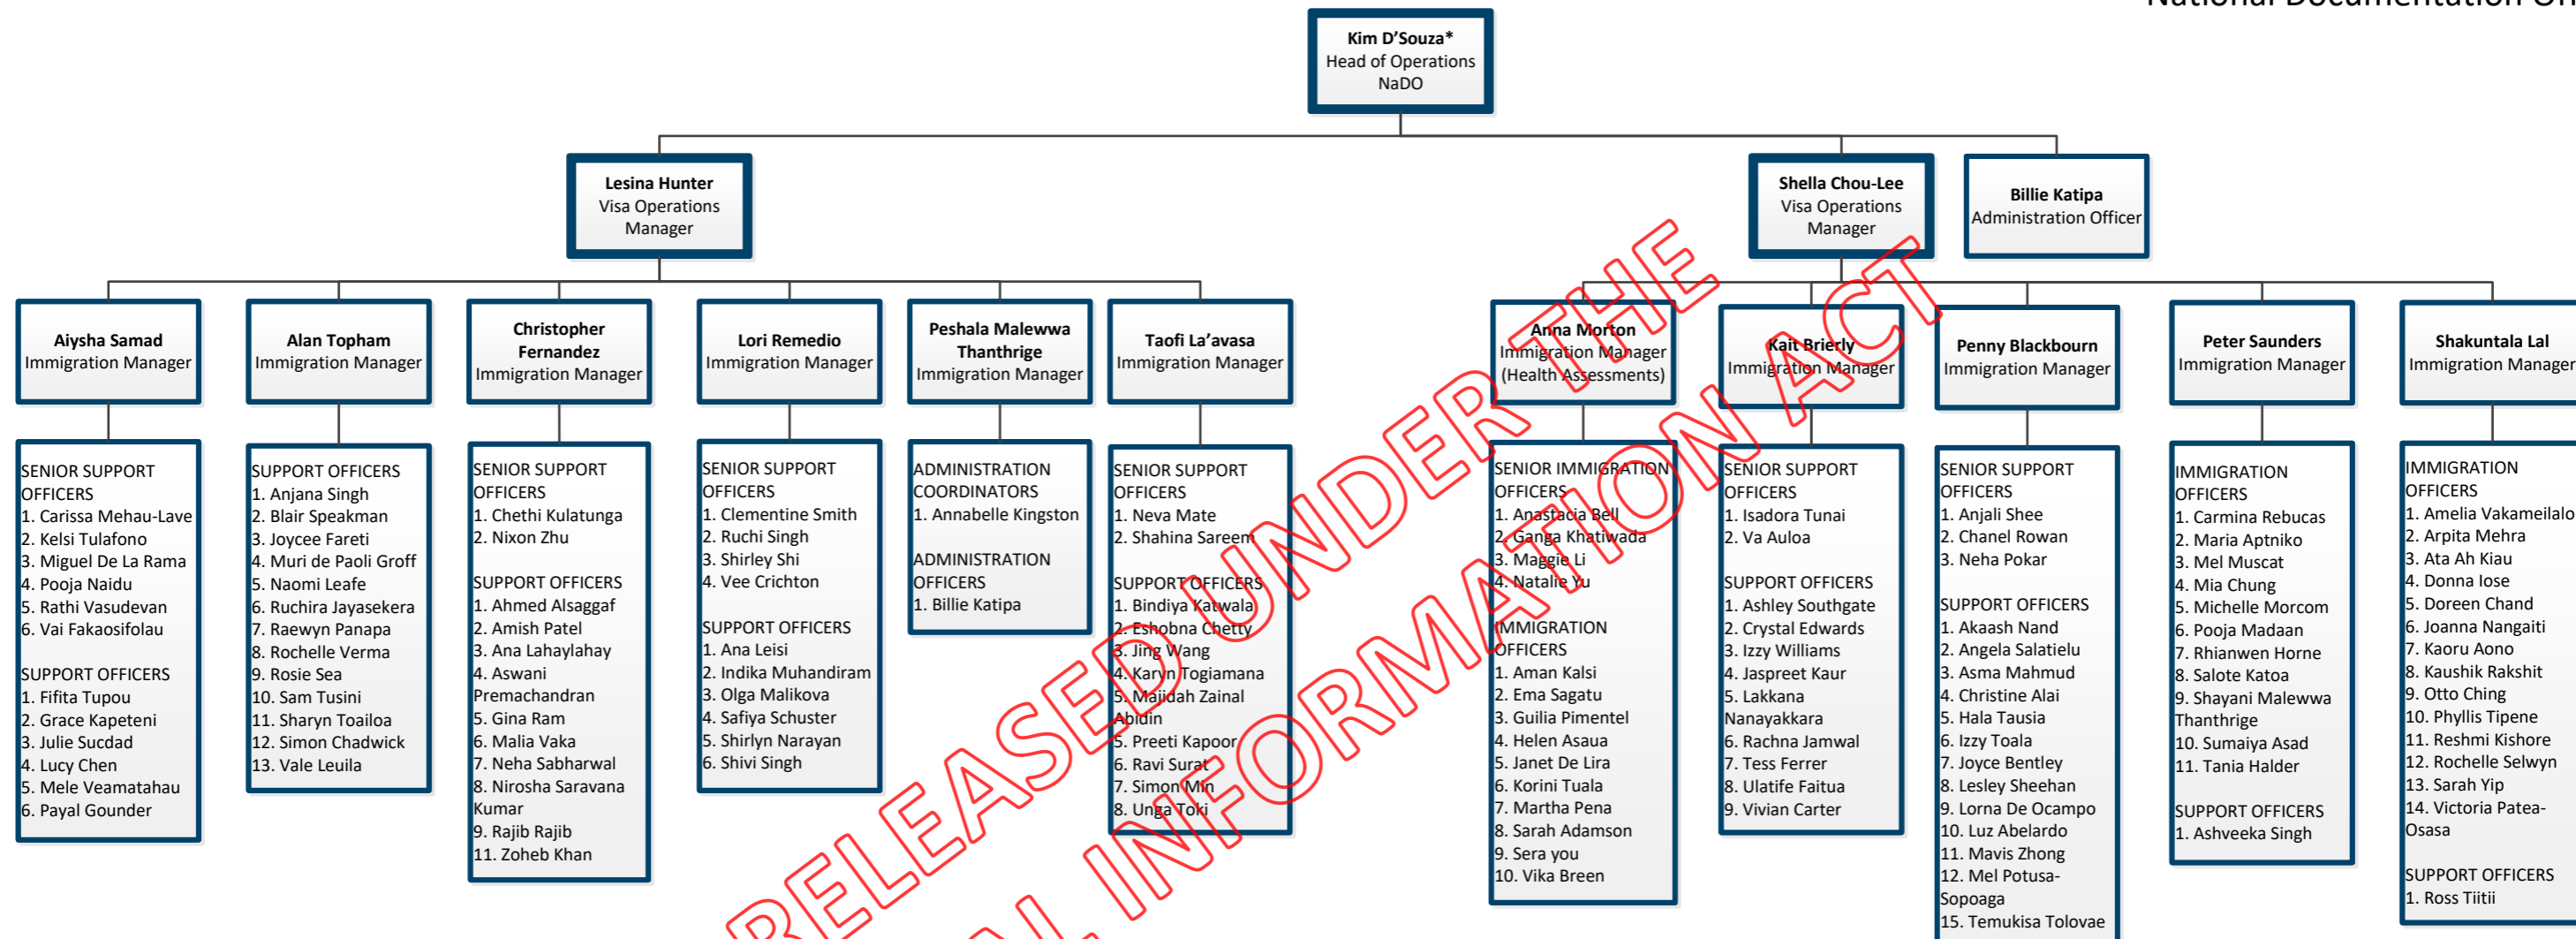

Border and Visa Operations
National Documentation Office

RELEASED UNDER THE OFFICIAL INFORMATION ACT