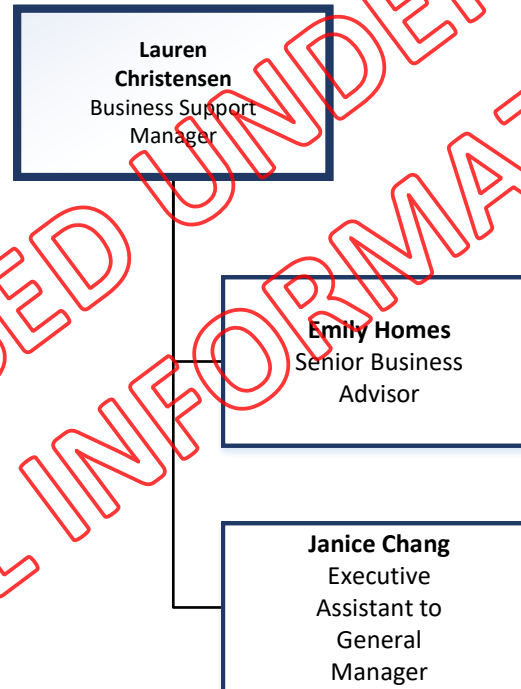

Business Support Team

RELEASED UNDER THE
OFFICIAL INFORMATION ACT