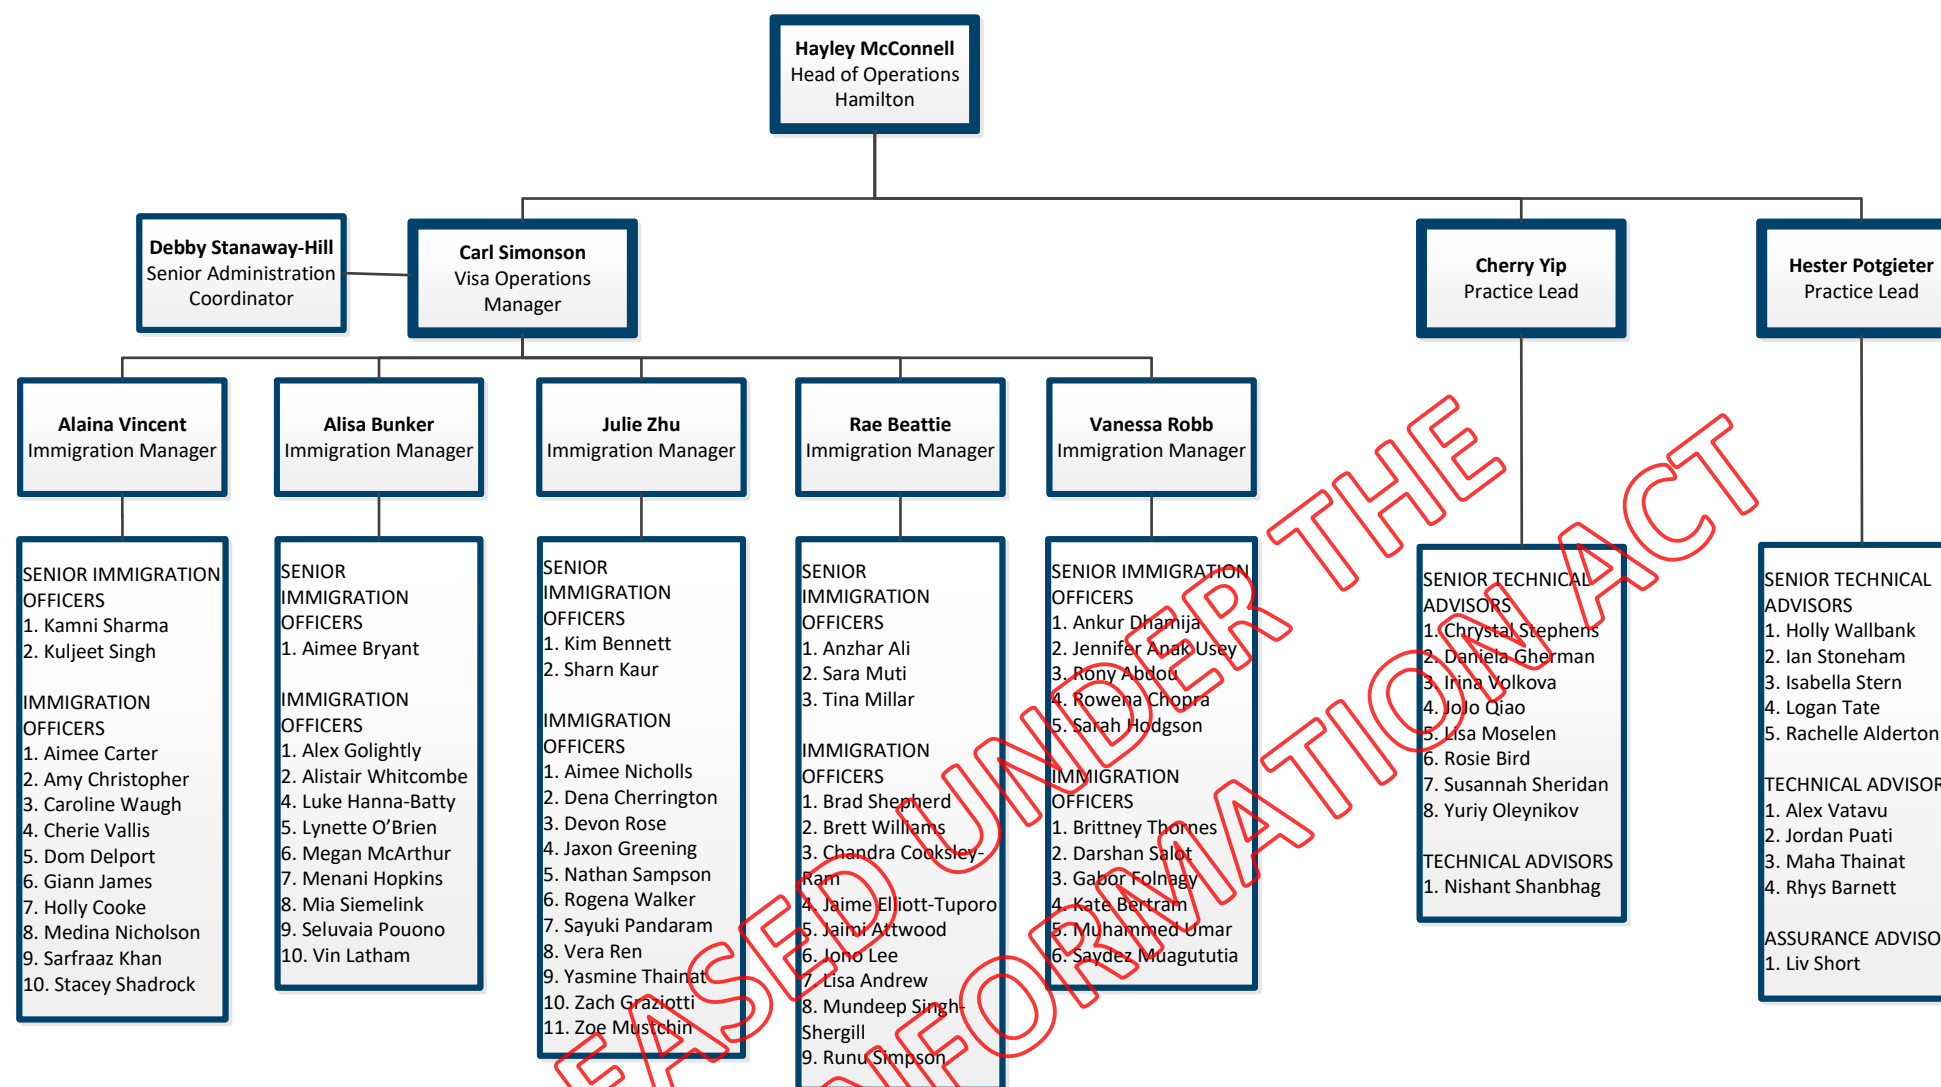

RELEASED UNDER THE OFFICIAL INFORMATION ACT