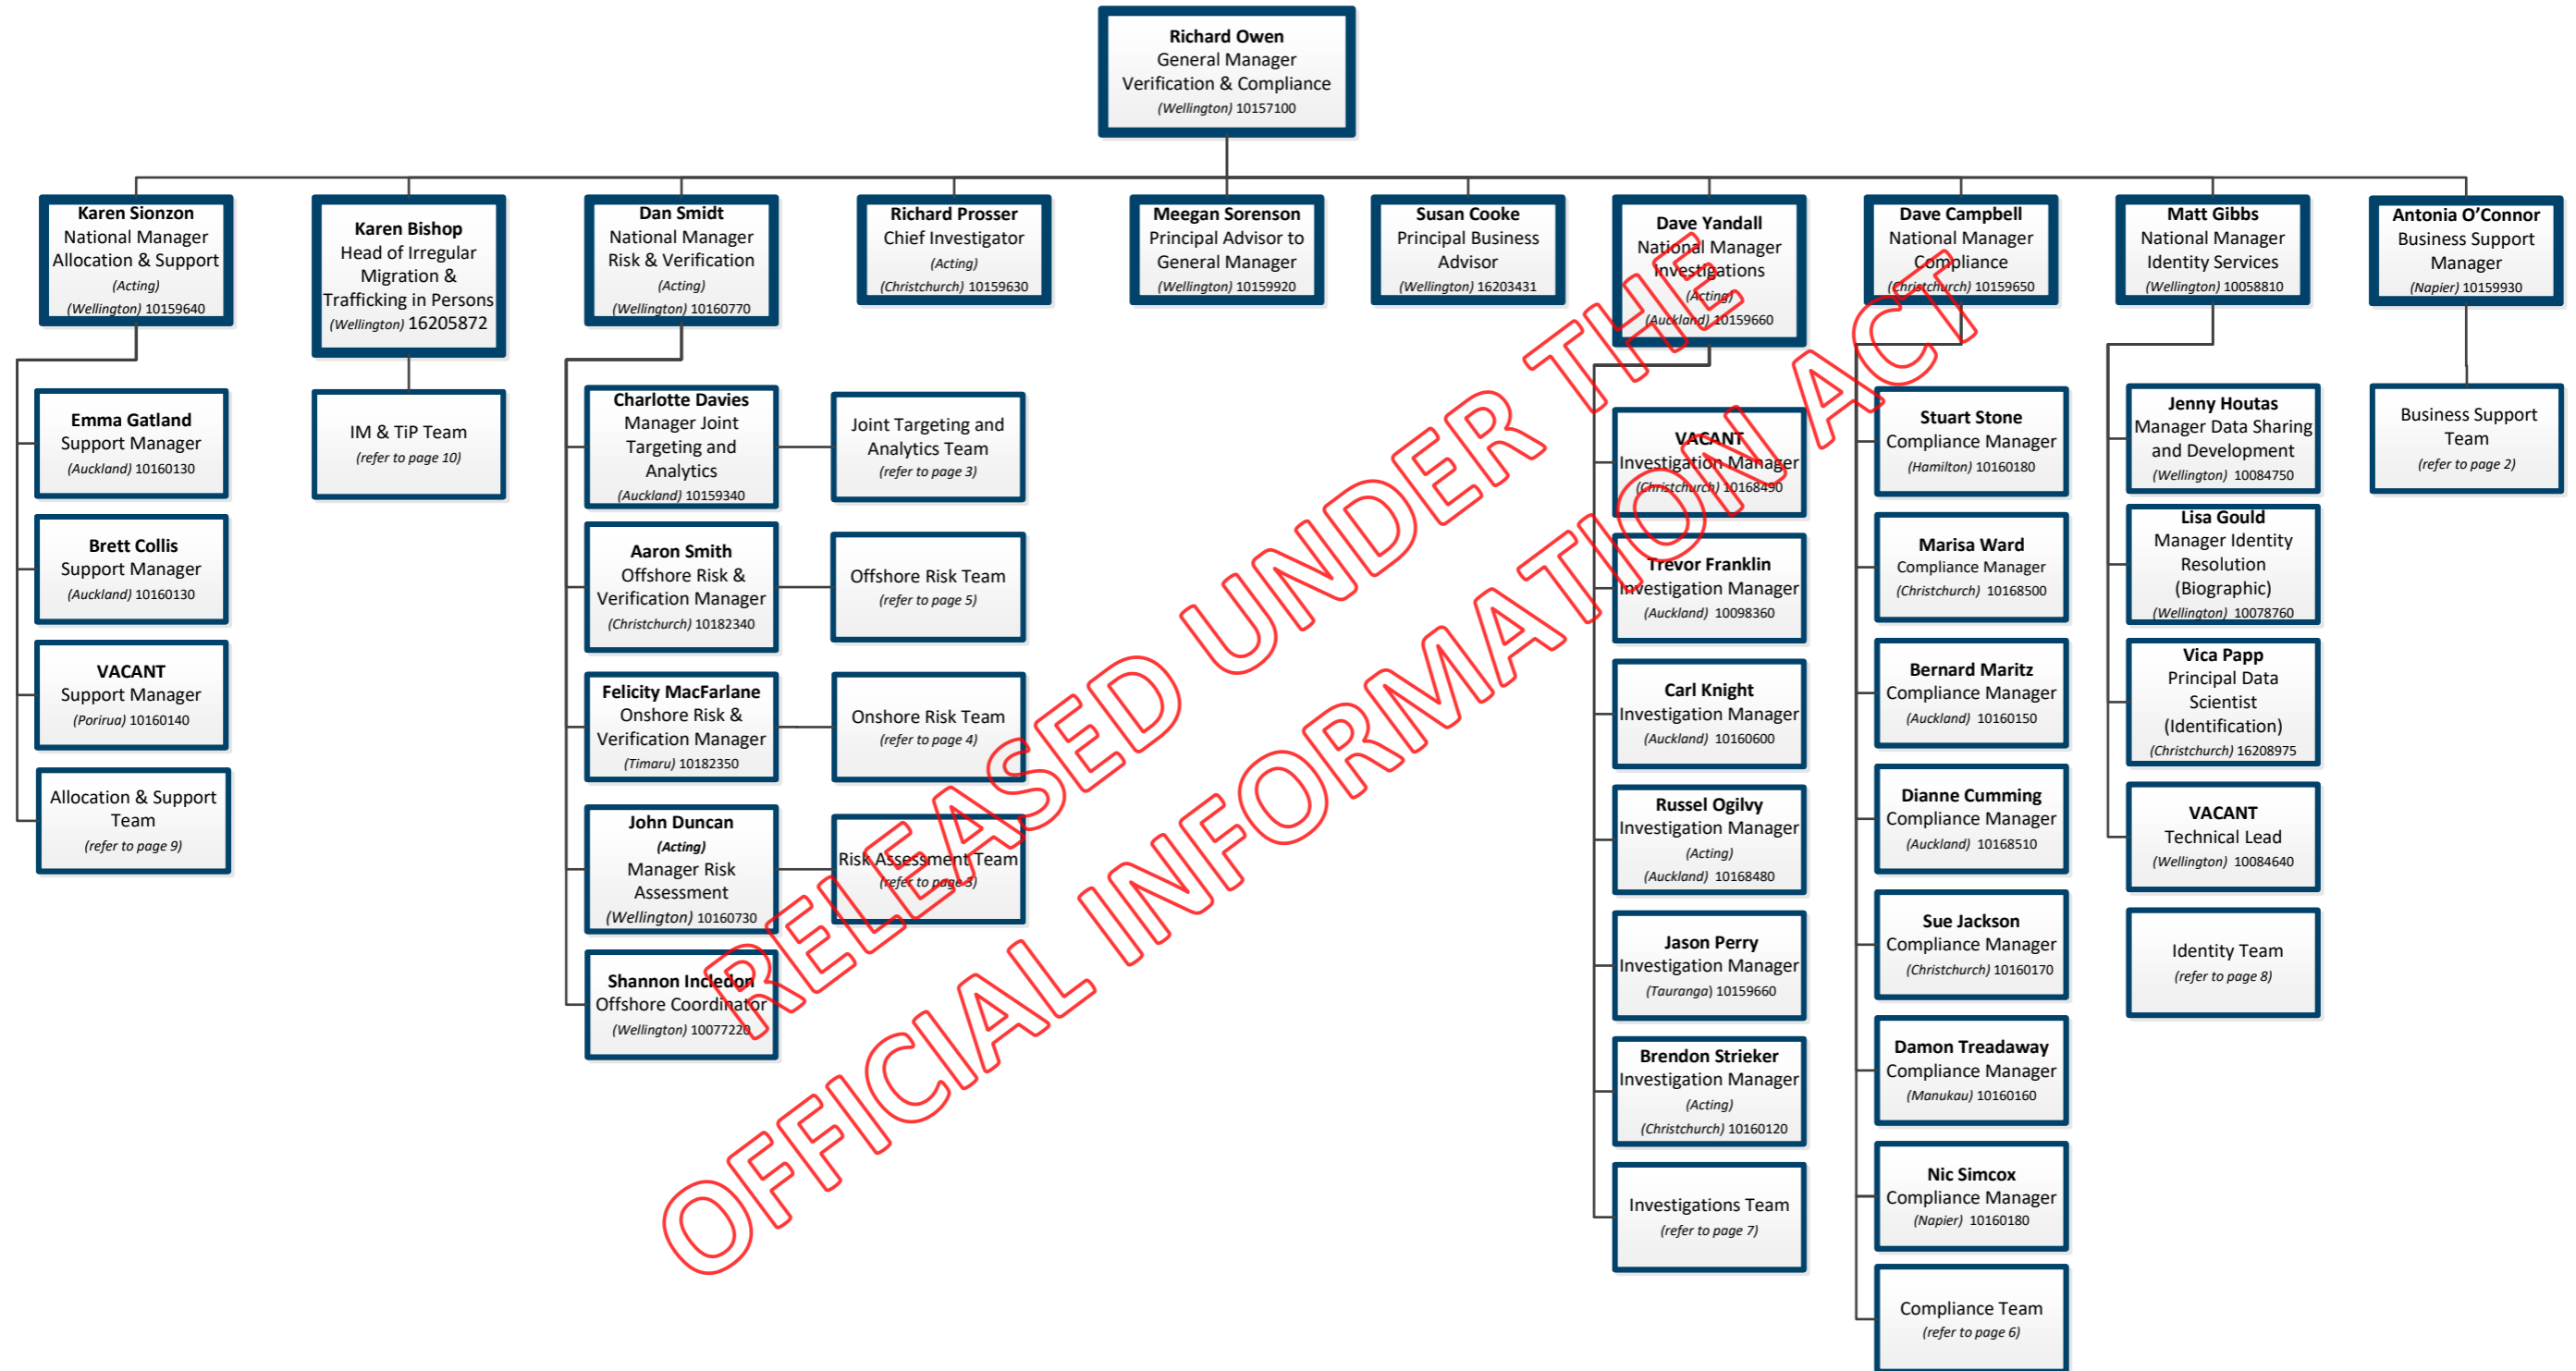

INZ - Verification and Compliance Organisation Chart

Verification and Compliance Leadership Team

RELEASED UNDER THE OIA ACT
OFFICIAL INFORMATION