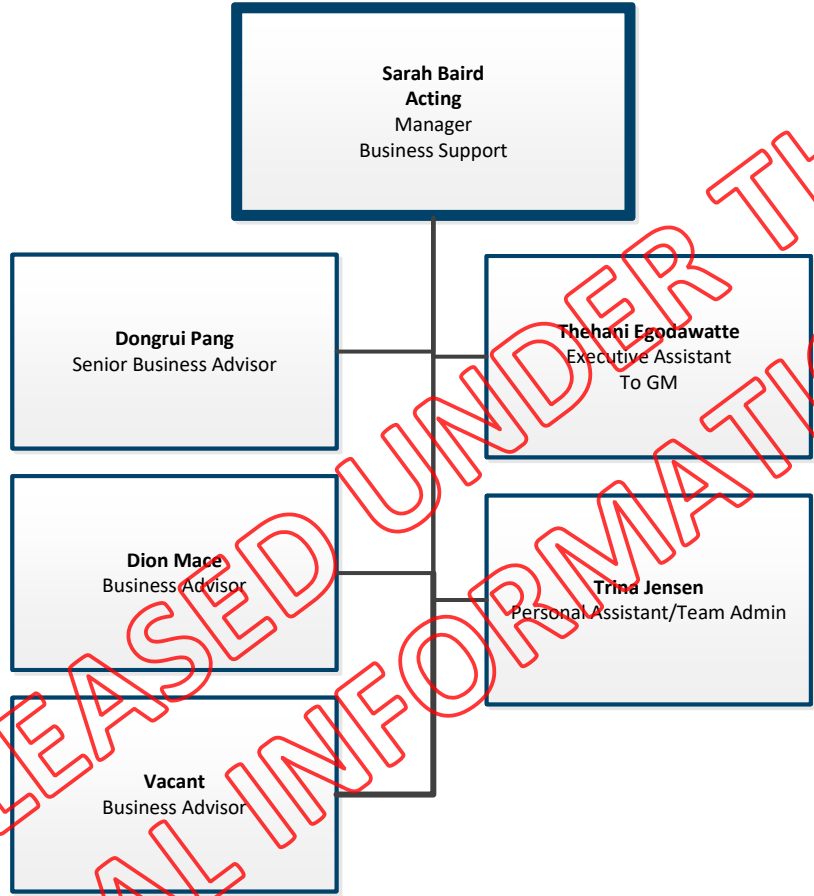

RELEASED UNDER THE
OFFICIAL INFORMATION ACT