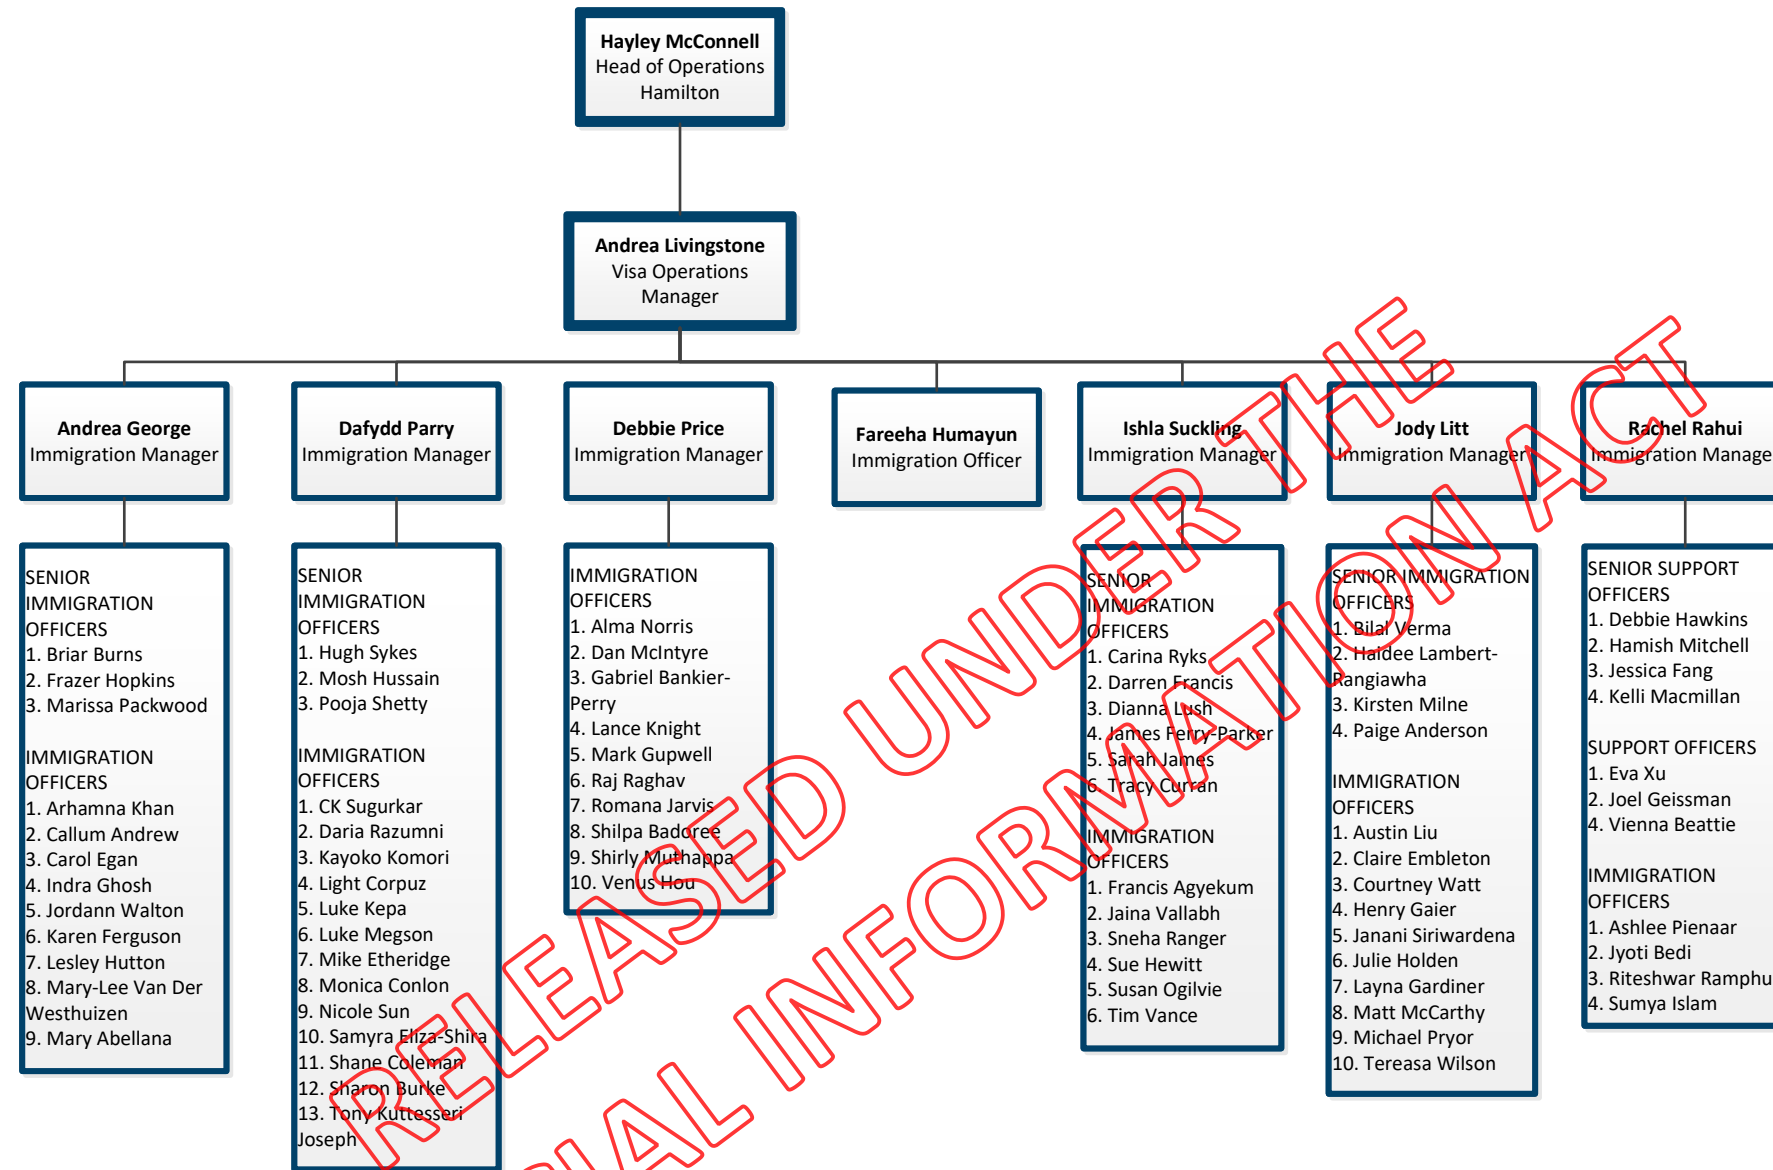

Border and Visa Operations
Hamilton Visa Operations (continued)

RELEASED UNDER THE OFFICIAL INFORMATION ACT