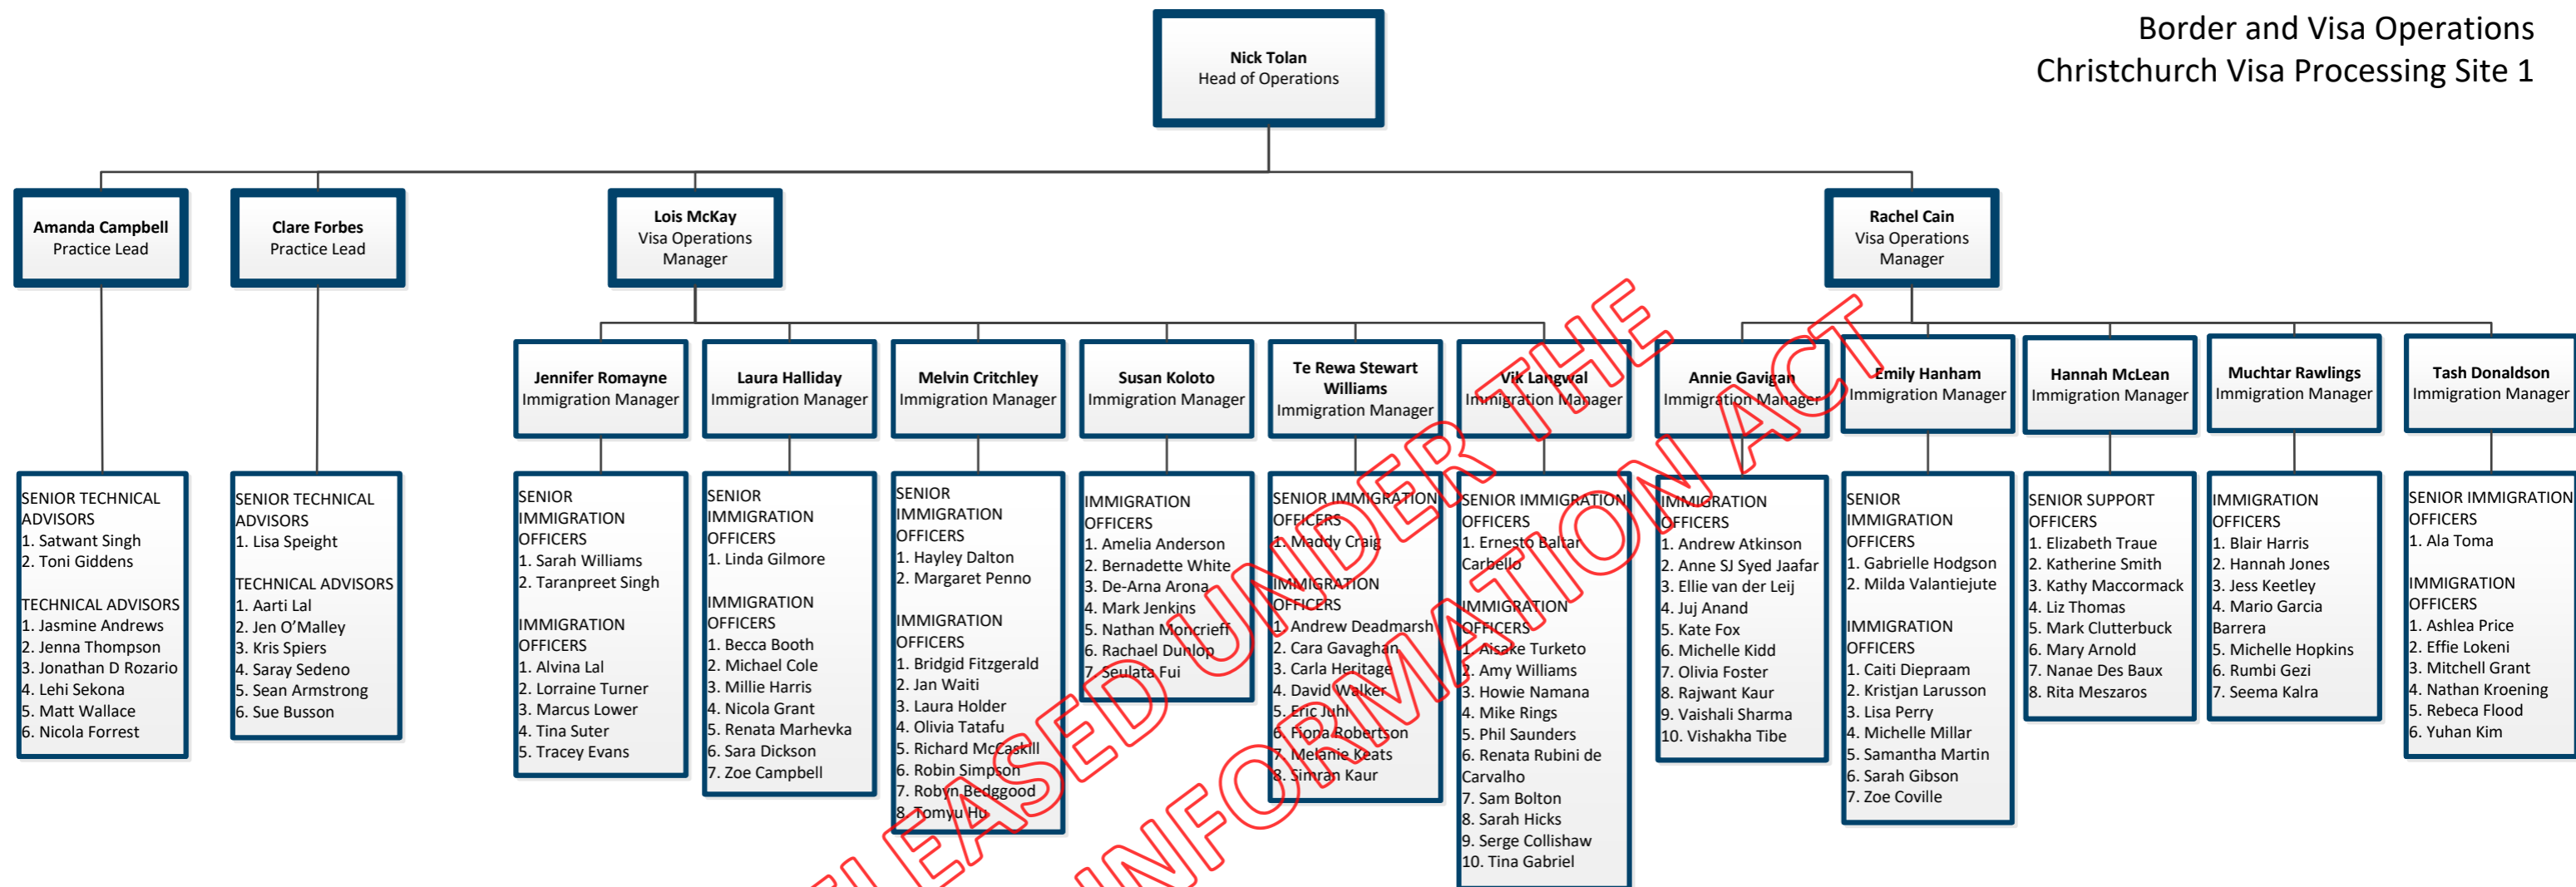

Border and Visa Operations
Christchurch Visa Processing Site 1

RELEASED UNDER THE OFFICIAL INFORMATION ACT