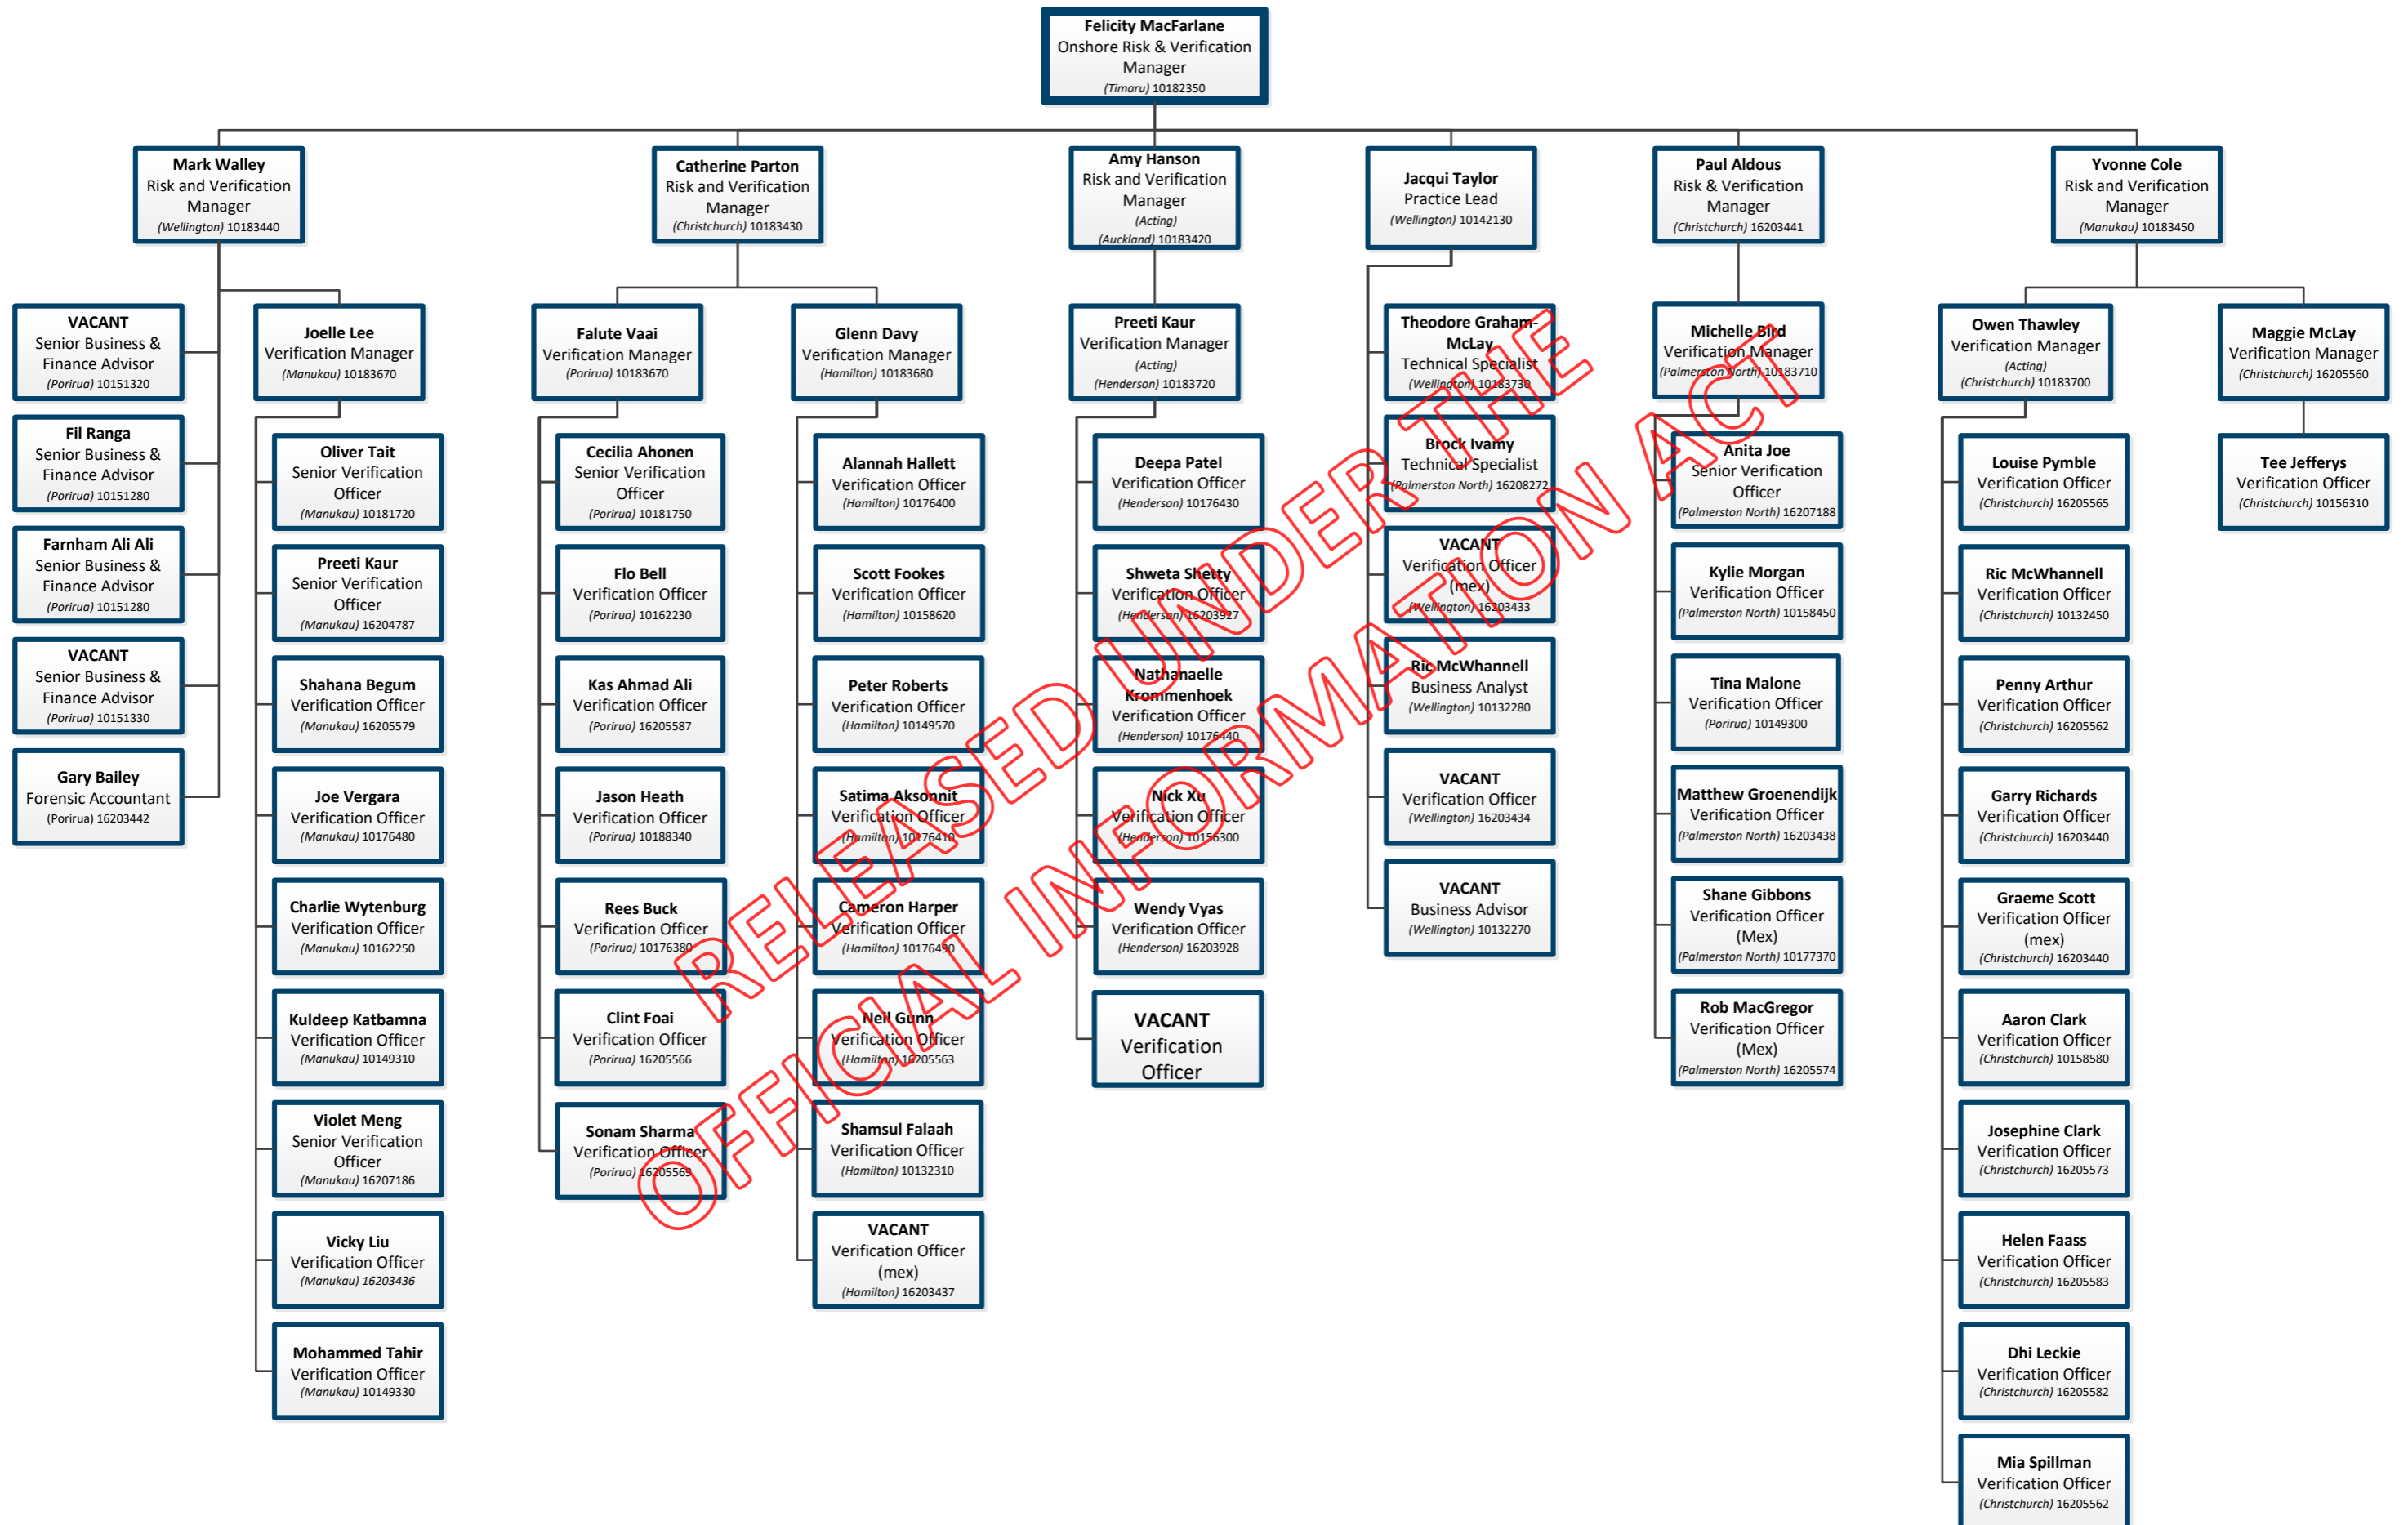

Verification and Compliance Risk & Verification Onshore Team