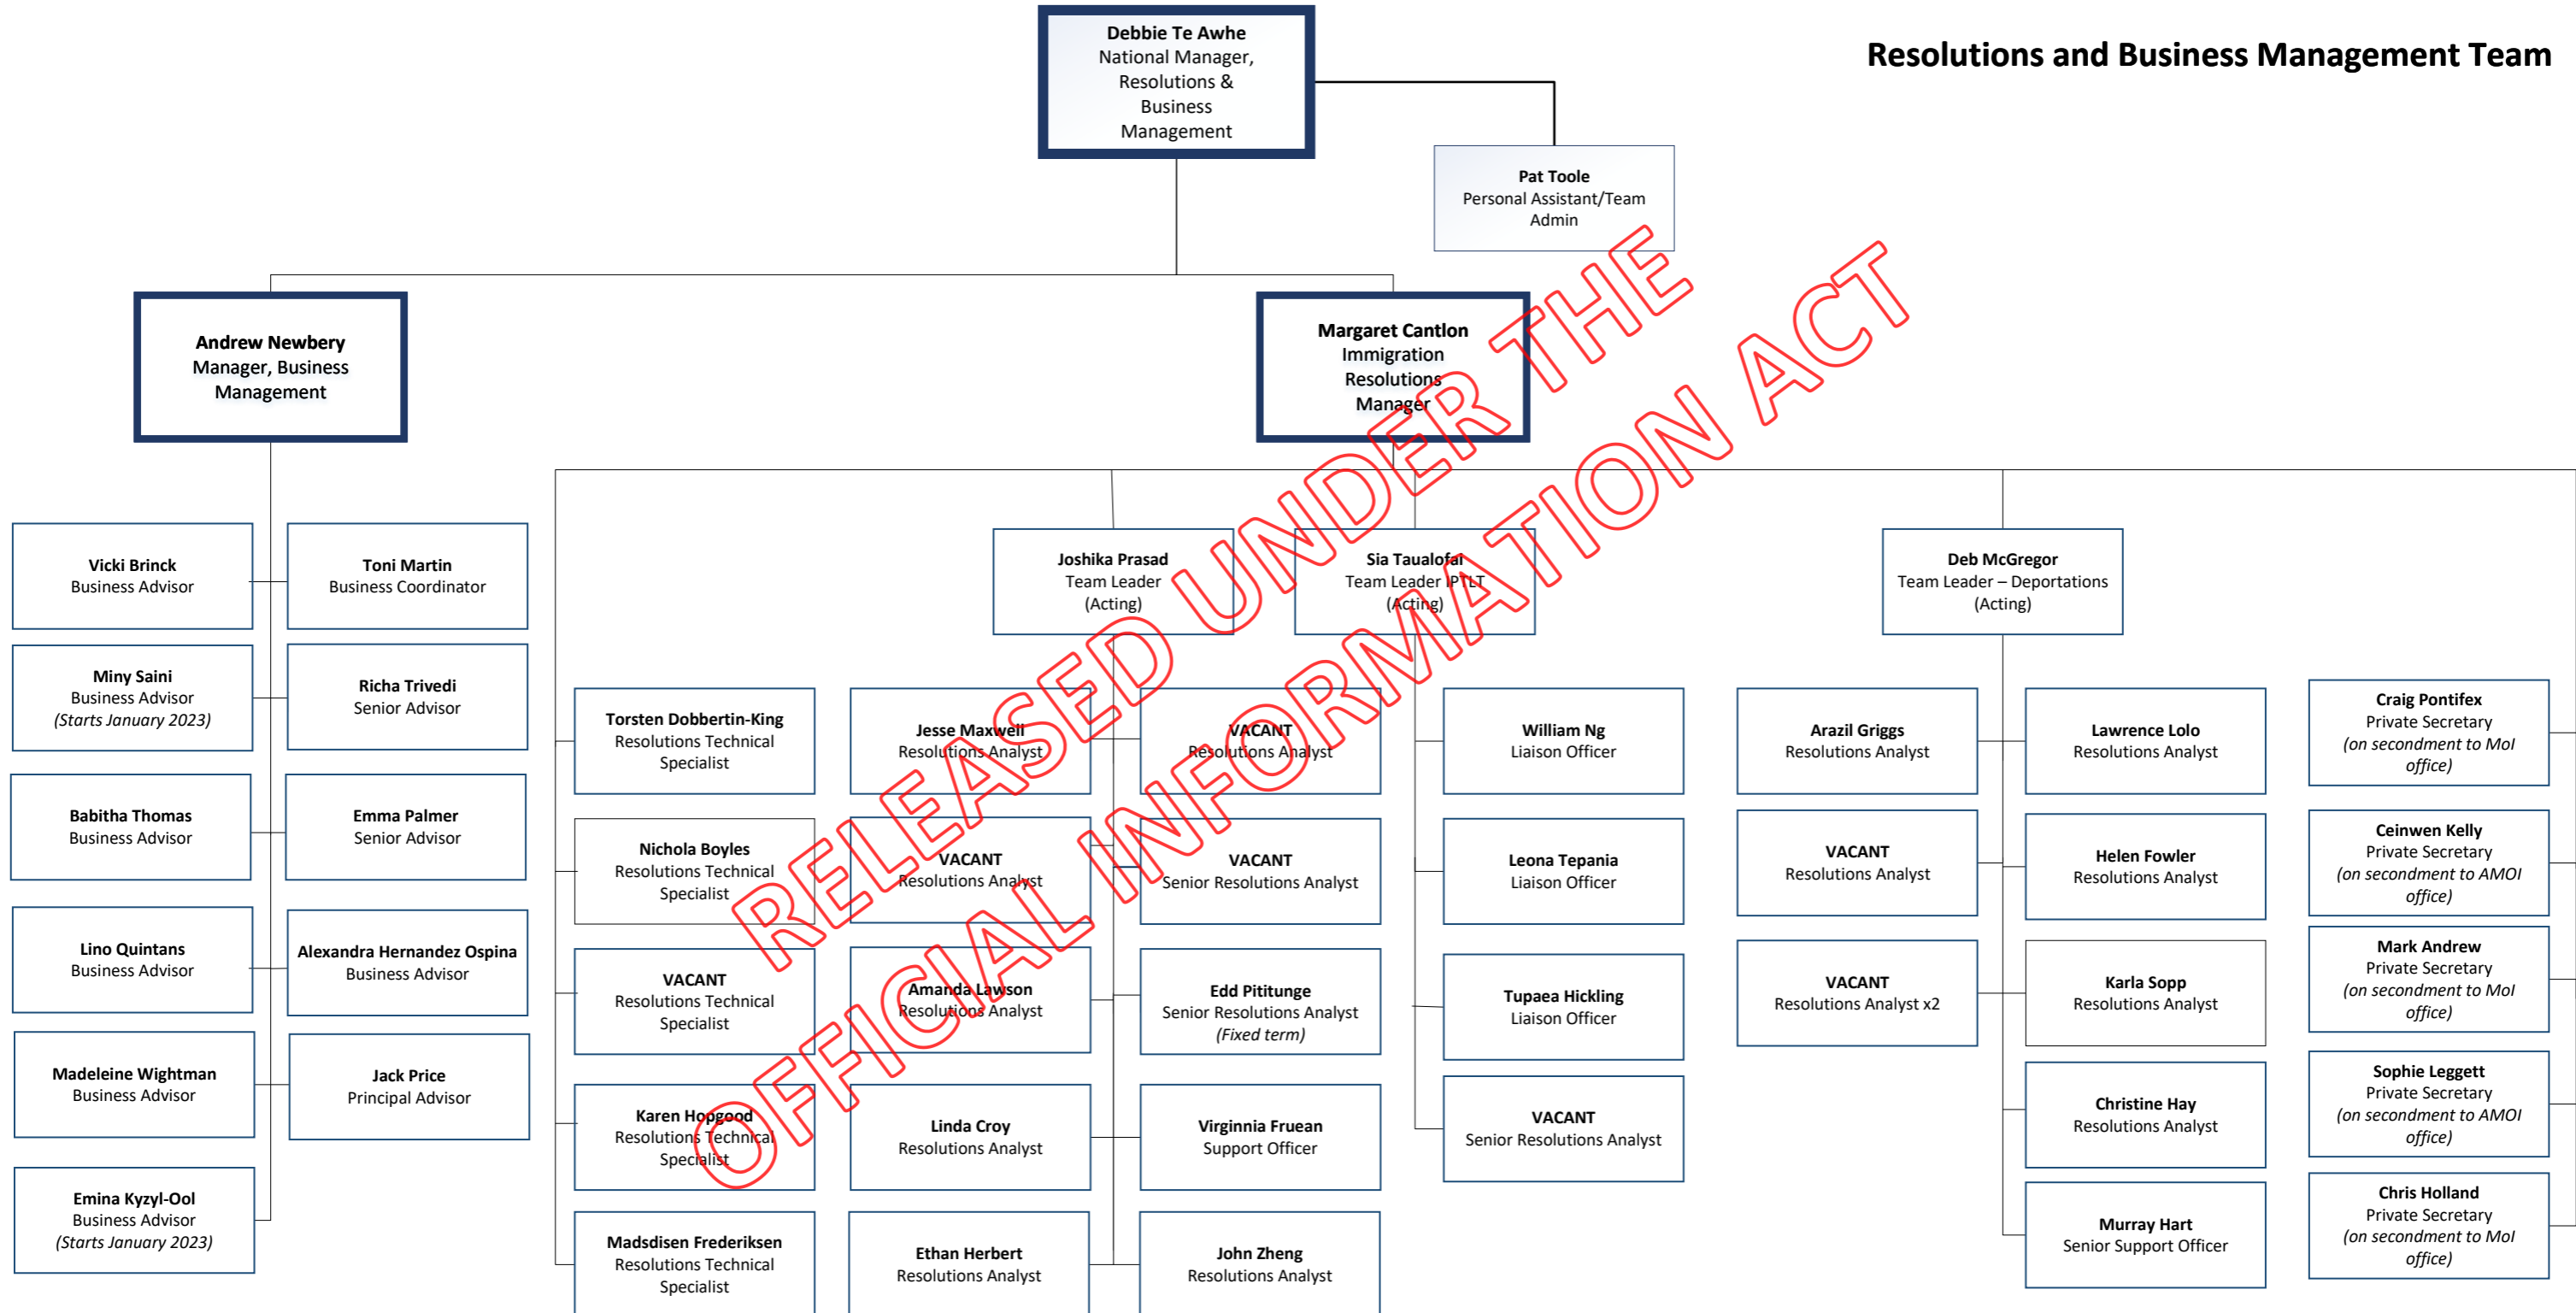

Resolutions and Business Management Team