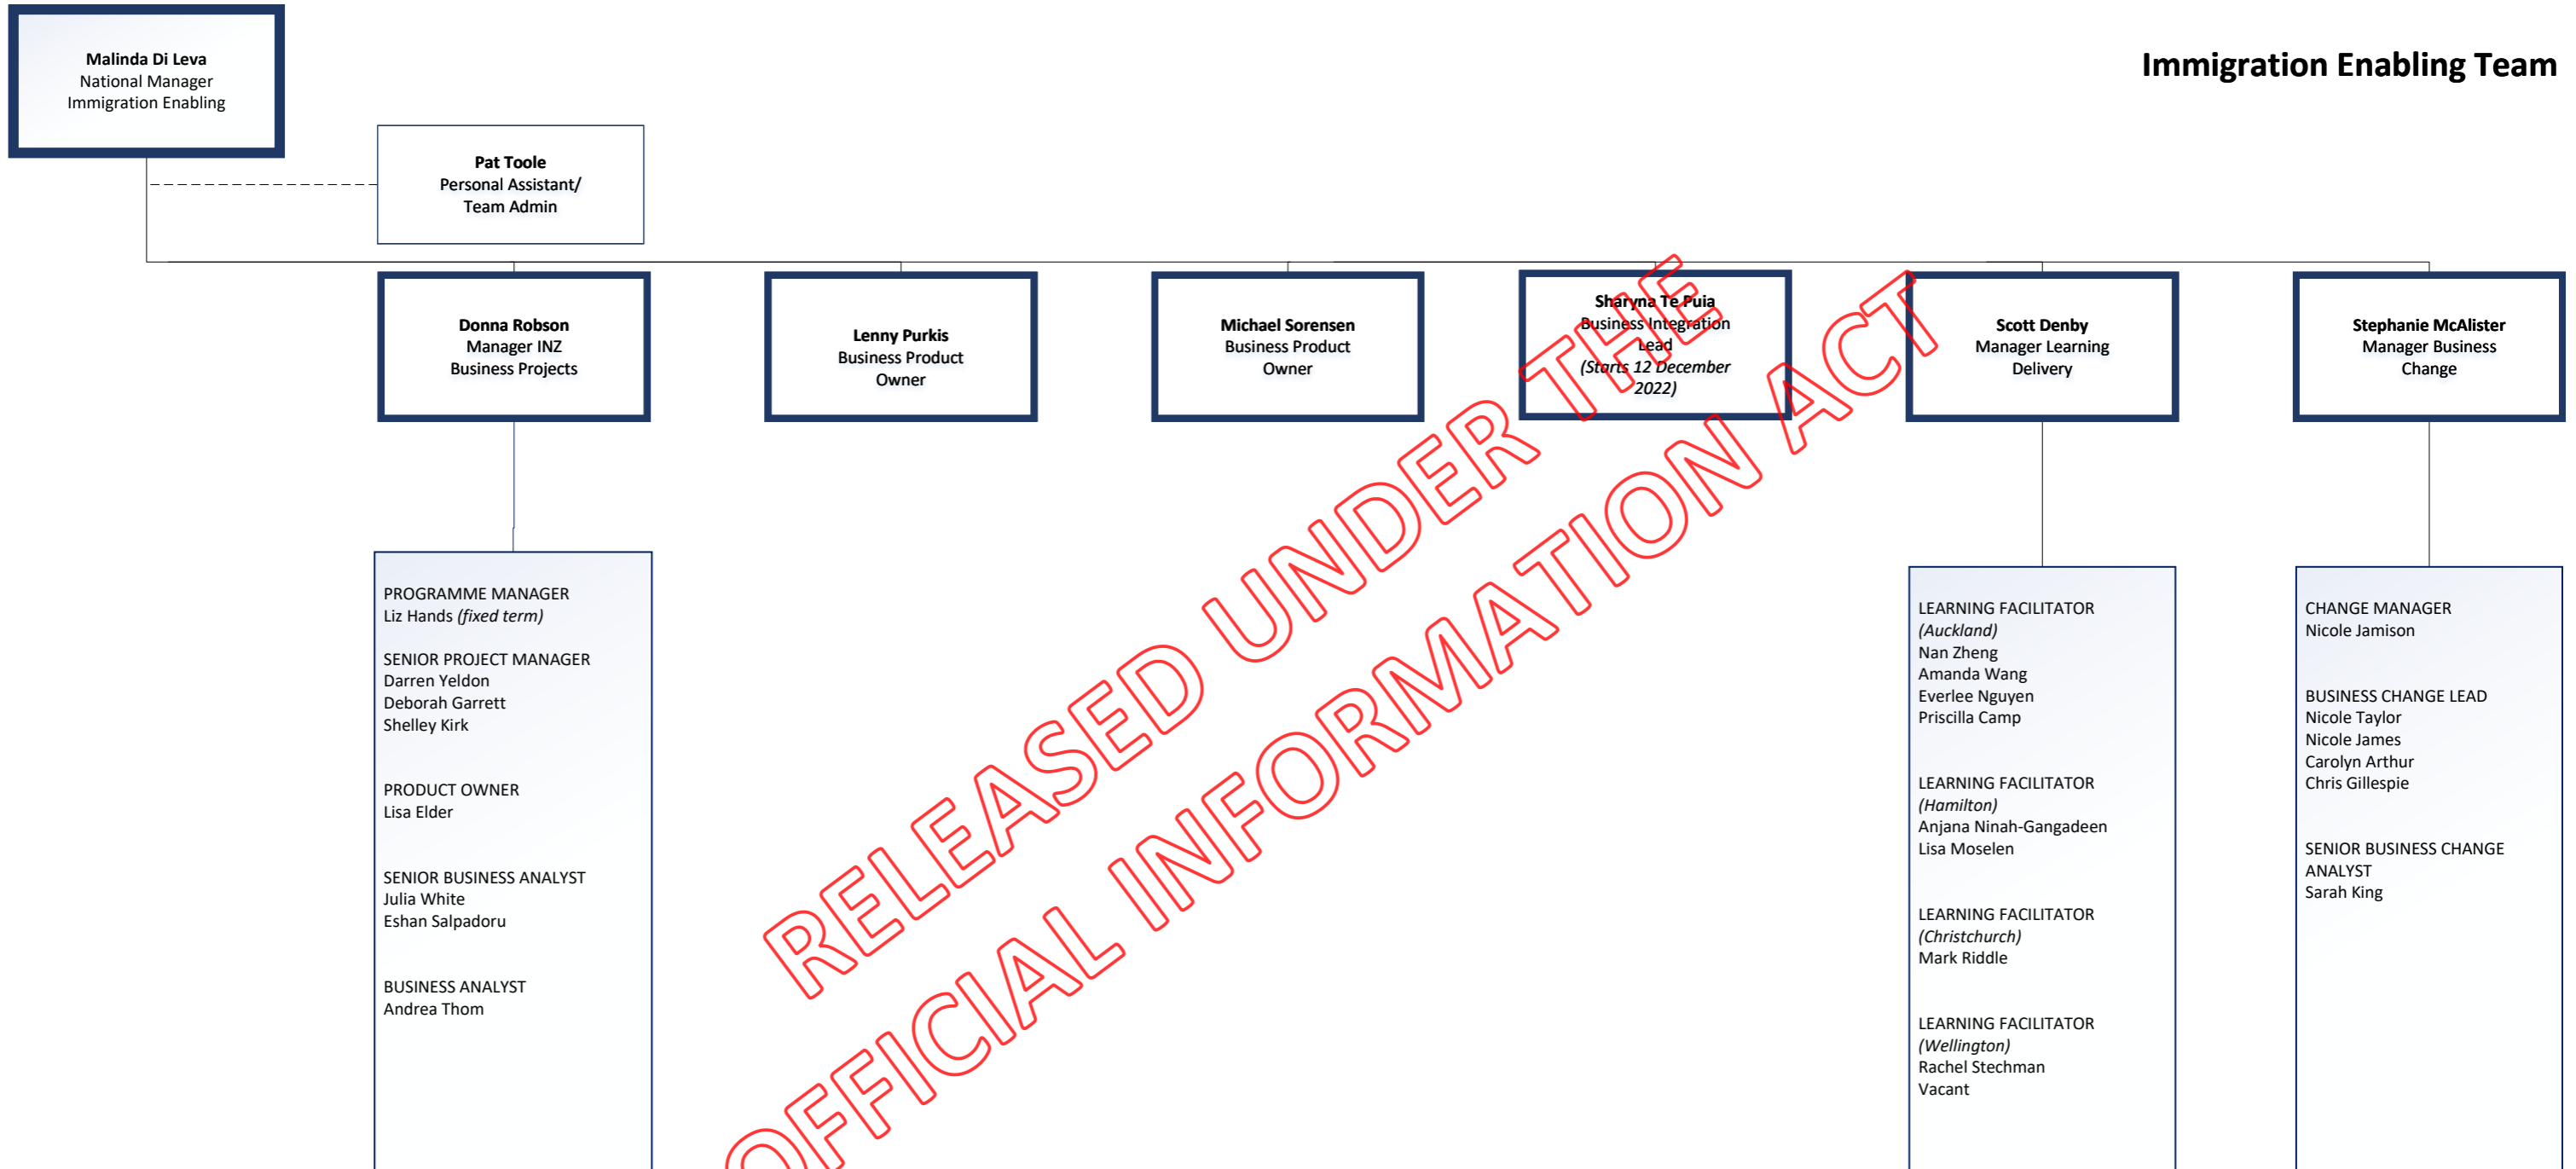

Immigration Enabling Team

RELEASED UNDER THE
OFFICIAL INFORMATION ACT