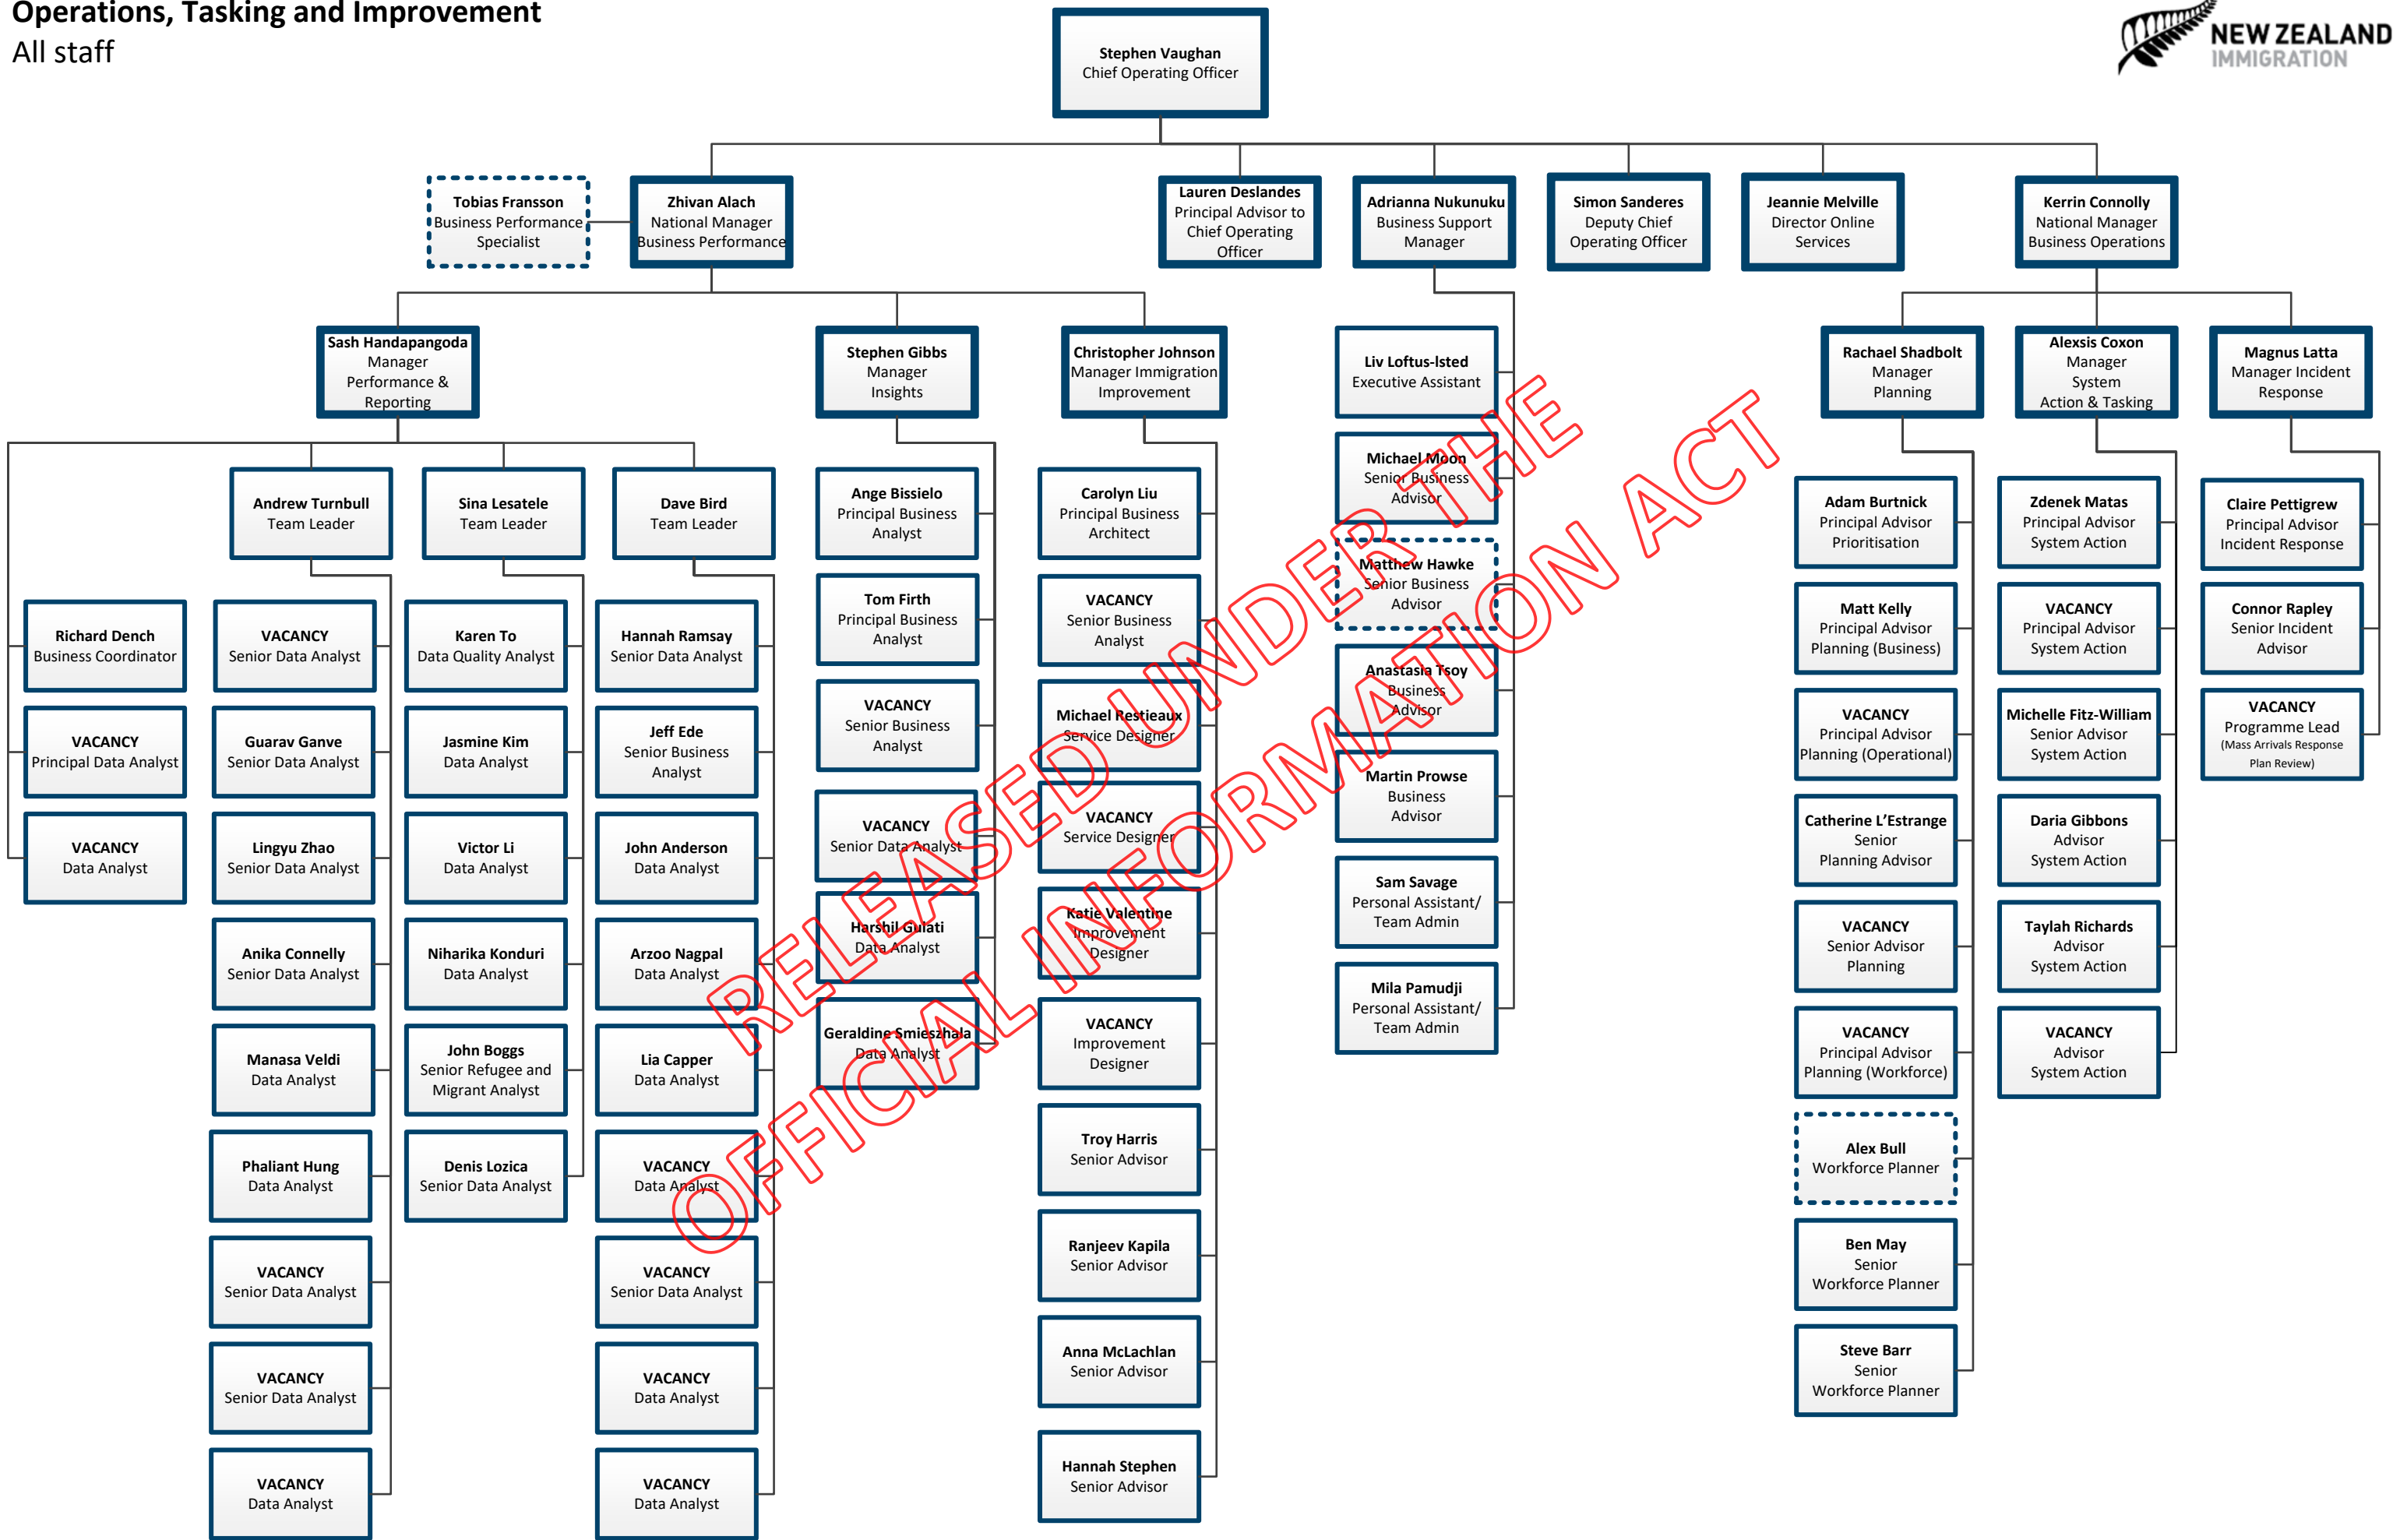

OFFICIAL INFORMATION ACT
RELEASED UNDER THE ACT