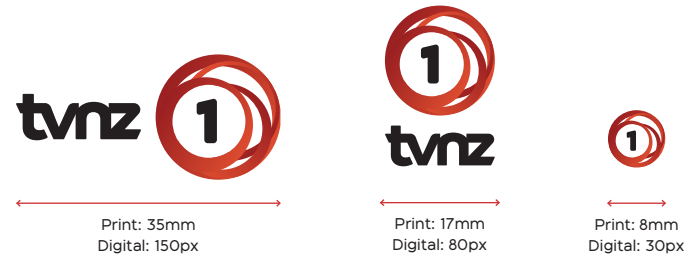

Primary Logo : Horizontal

Secondary Logo : Stacked

Secondary Logo : Stacked

Logo Motif

Primary Logo : Horizontal

Logo Motif

Logo

When referring to TVNZ 1 in written text, ensure it is written as follows:

TVNZ 1

The following variations of 'TVNZ' and '1' are incorrect: Tvnz, tvnz, ONE, One, one, TVNZ1, tvnz1

Clearspace

The minimum amount of space that you should leave around the TVNZ 1 logo is called the clearspace. The clearspace measurement is half the height of the TVNZ 1 icon. Make sure this space is kept clear of text, images and other logos.

Minimum Size

For maximum legibility, ensure the following logos are not reproduced in sizes any smaller than those listed.

If you require a TVNZ 1 icon to fit in a small space, please contact Blacksand.

Colours

Typeface

BLACK SANS.

A friendly and versatile geometric sans-serif family.

Neutral and friendly, Black Sans is the written voice of TVNZ 1. Please ensure Regular Black Sans is used in caps for all TVNZ 1 headlines and programme titles.

Black Sans Ultra Light in ALL CAPS for days and times. Light Black Sans mixed cased should be used for TVNZ 1 body copy.

The kerning for TVNZ 1 is set at -10.