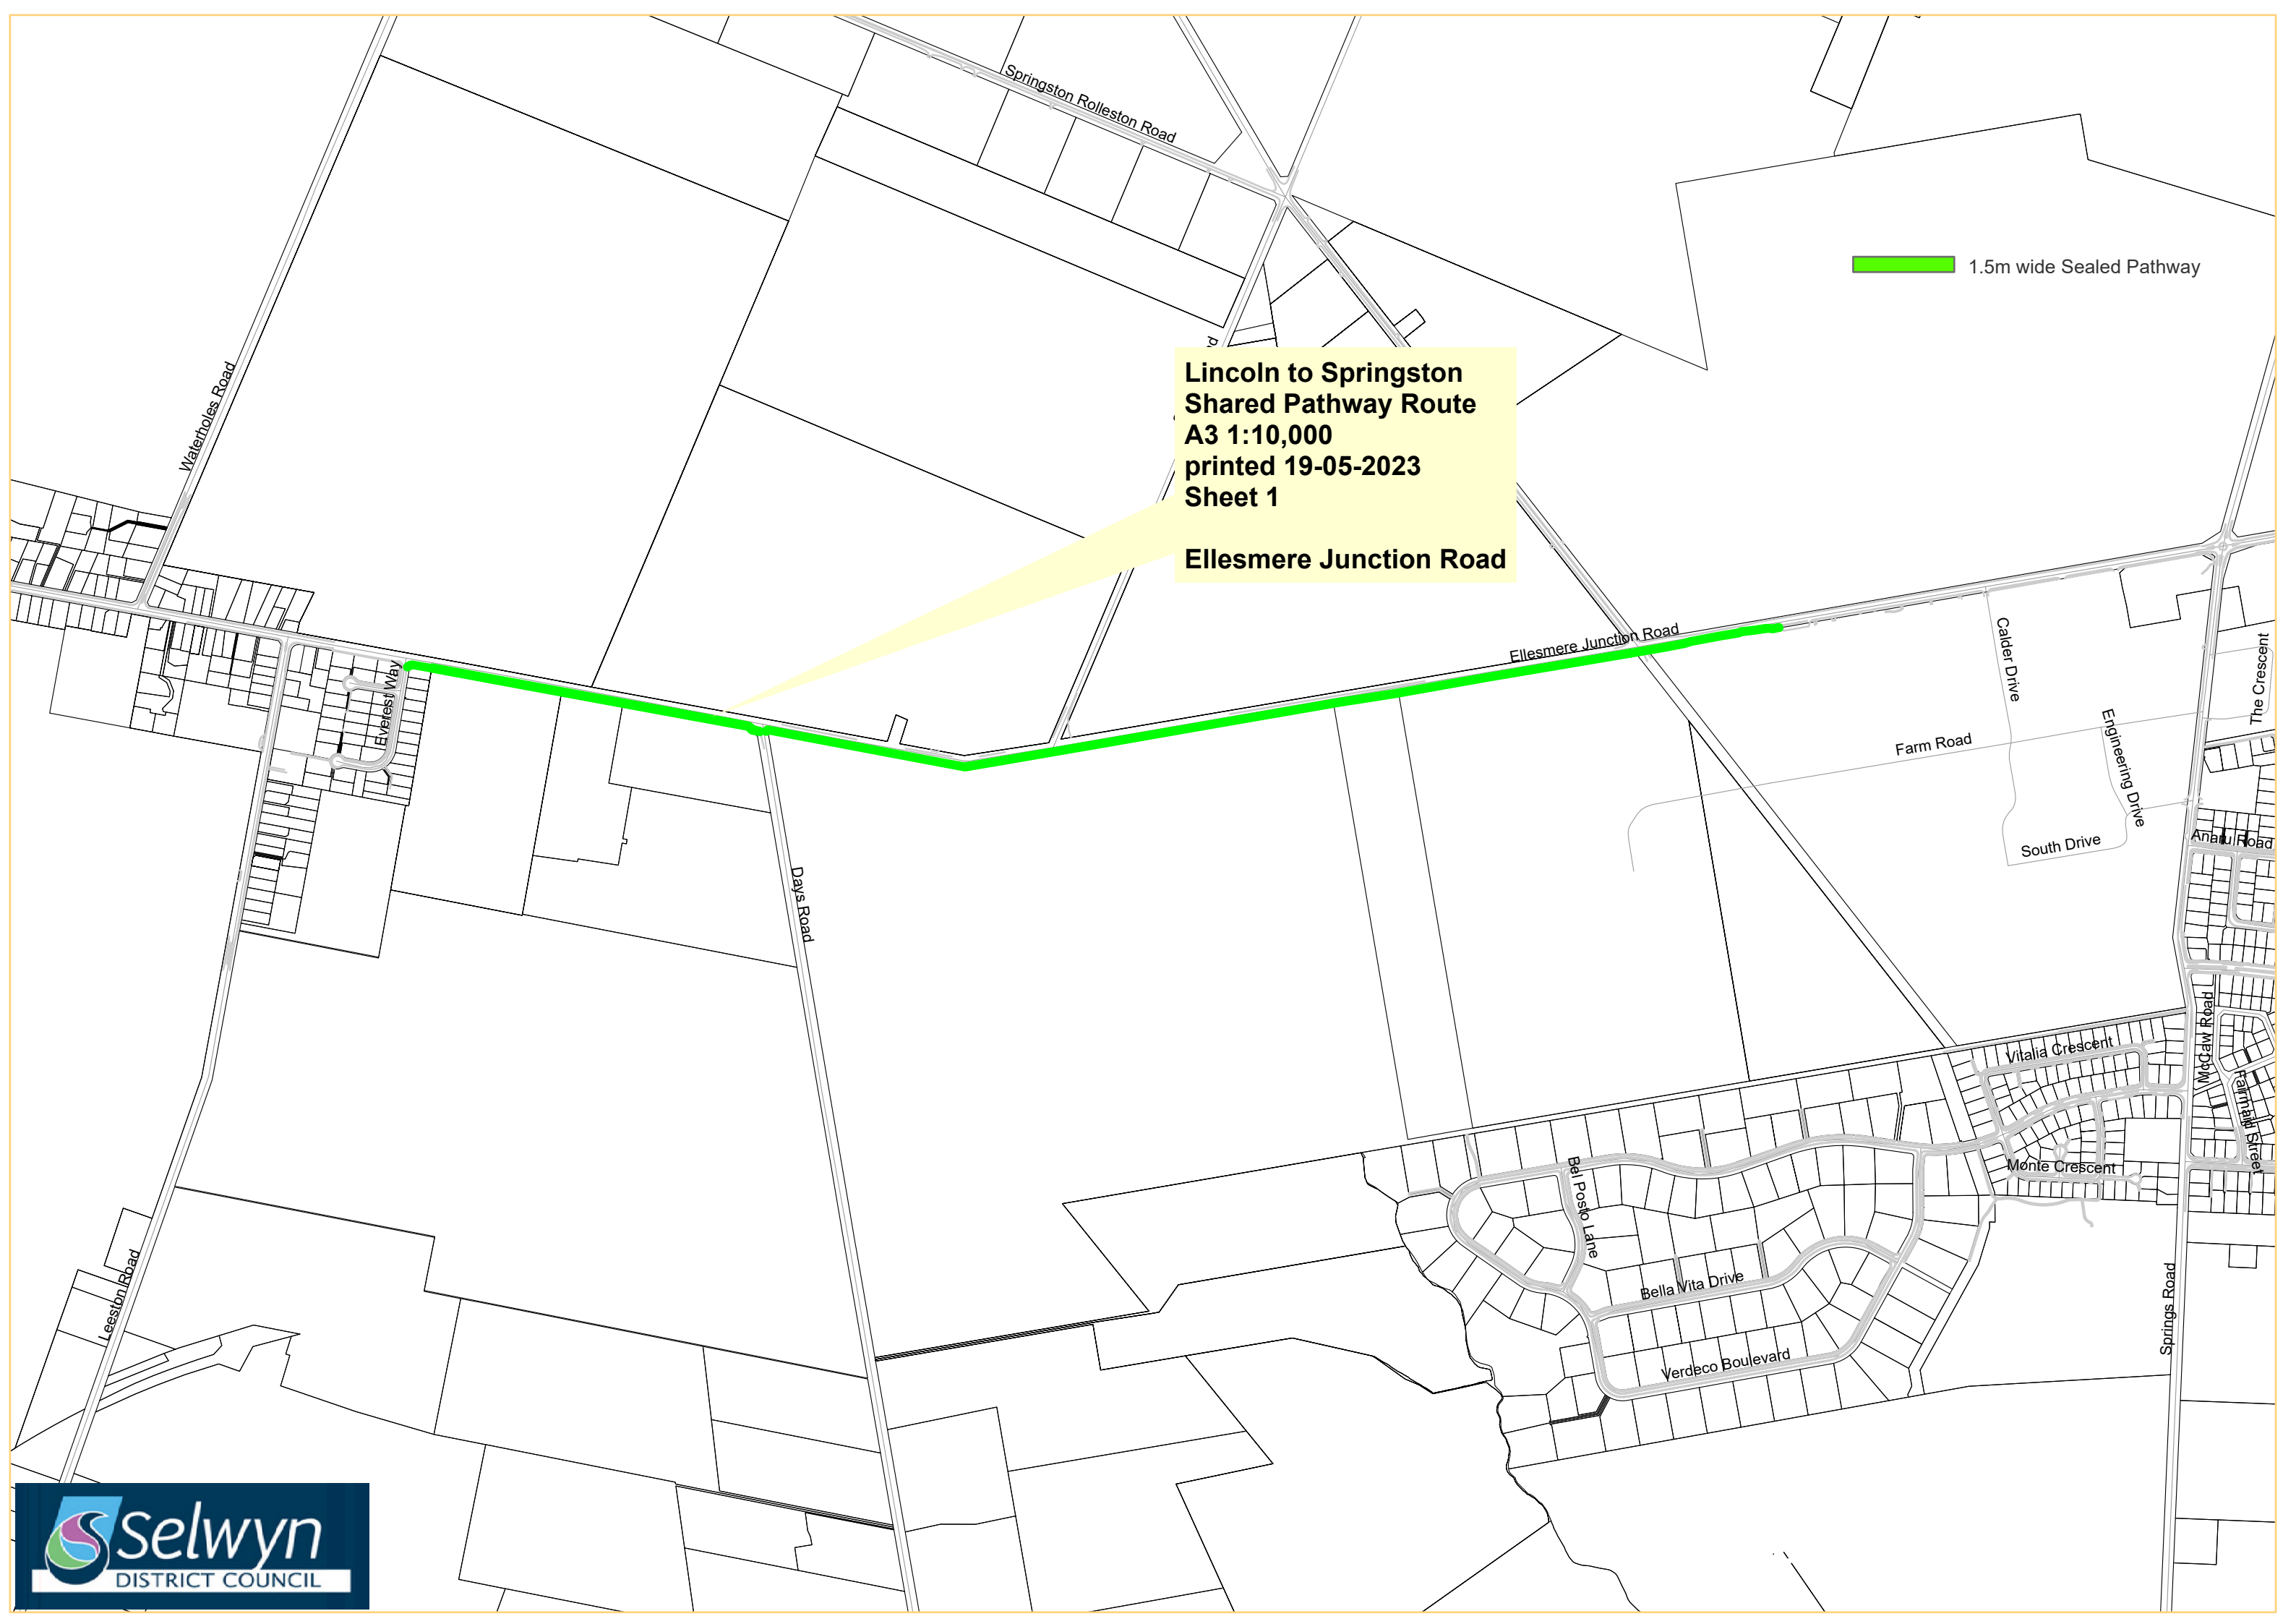

**Prebbleton to Lincoln
Shared Pathway Route
A3 1:12,000
printed 19-05-2023
Sheet 1**

Birchs Road

 1.5-2.5m wide Sealed Pathway

**Rolleston to Lincoln
Shared Pathway Route
A3 1:17,000
printed 19-05-2023
Sheet1**

**Lincoln rolleston Road
Boundary Road**

 Width Varies Sealed Pathway

1.5-2.5m wide Sealed Pathway

**Leeston to Doyleston
Shared Pathway Route
A3 1:10,000
printed 19-05-2023
Sheet 1**

Leeston Road

 1.5m wide Sealed Pathway

**Lincoln to Springston
Shared Pathway Route
A3 1:10,000
printed 19-05-2023
Sheet 1**

Ellesmere Junction Road

**Lincoln to River Road (Rail Trail)
Shared Pathway Route
A3 1:4,000
printed 19-05-2023
Sheet 1**

**Seymour Drive
Main South Rd
Weedons Road
Weedons Ross Road
Jones Road**

Edward Street

Ellesmere Road

Lincoln Tai Tapu Road

Perymans Road

1.5-2.5m wide Sealed Pathway

**Lincoln to Tai Tapu
Shared Pathway Route
A3 1:1,000
printed 19-05-2023
Sheet 1**