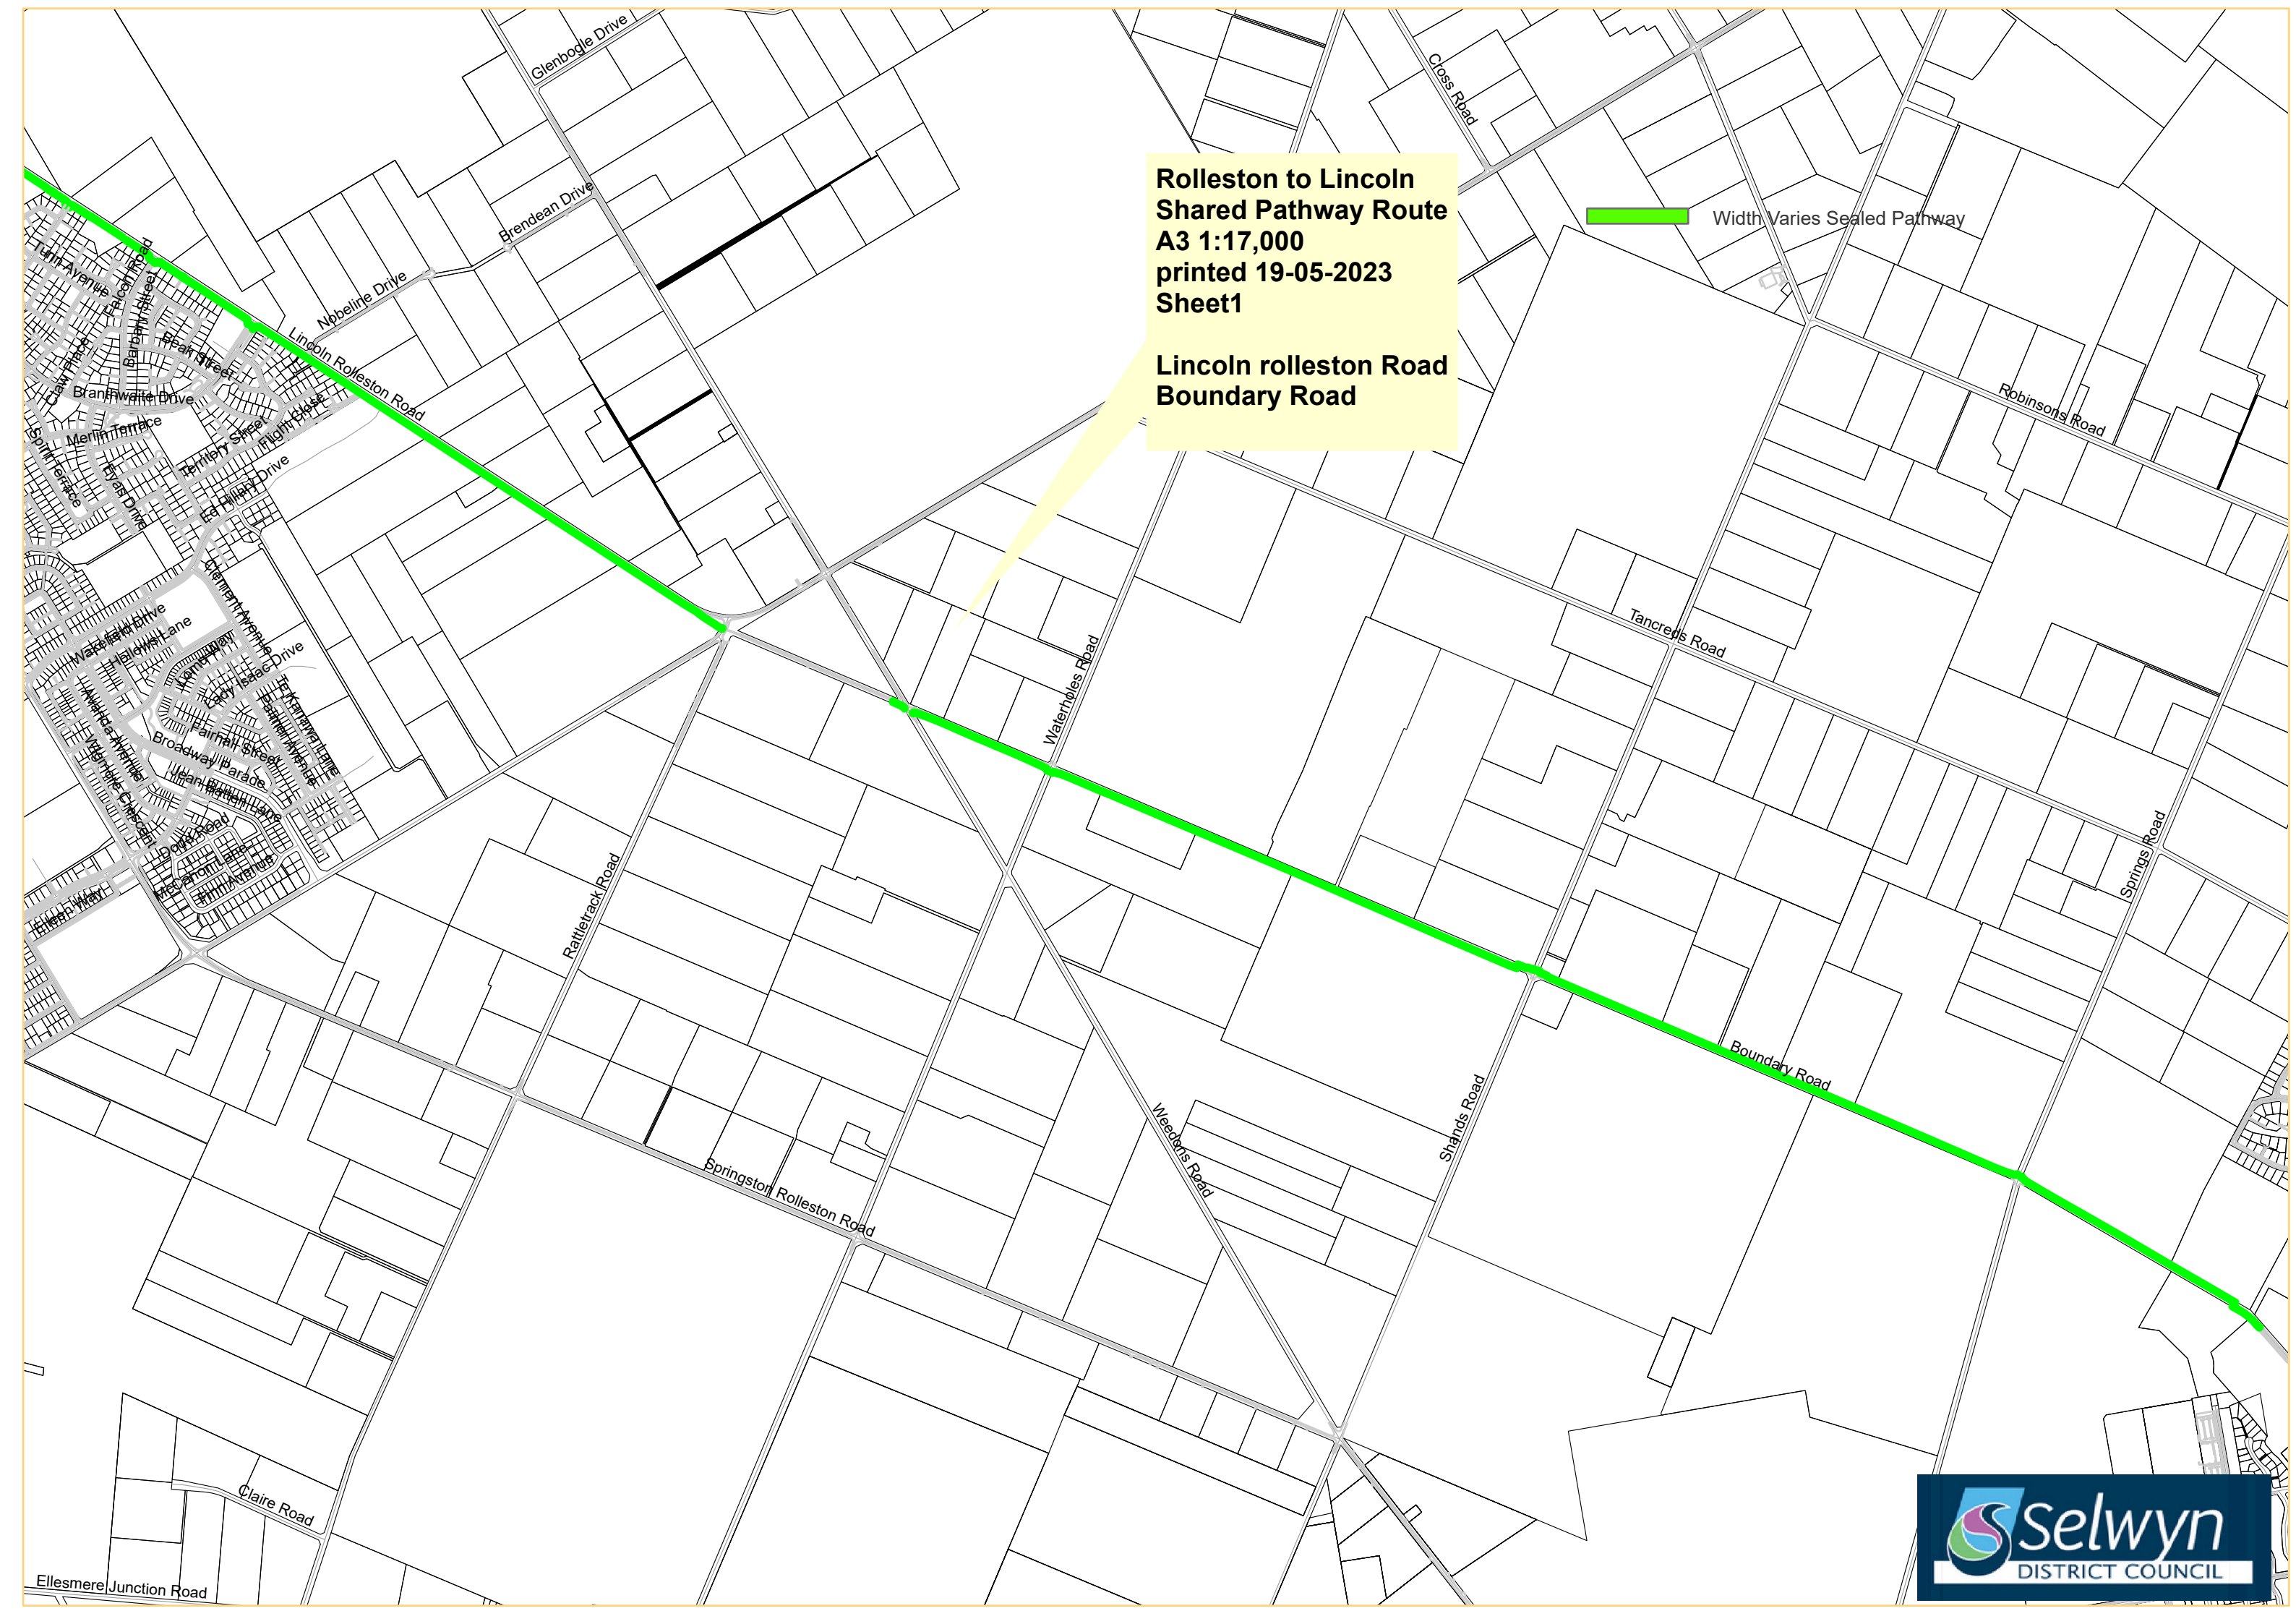

**Prebbleton to Lincoln
Shared Pathway Route
A3 1:12,000
printed 19-05-2023
Sheet 1**

Birchs Road

 1.5-2.5m wide Sealed Pathway

**Rolleston to Lincoln
Shared Pathway Route
A3 1:17,000
printed 19-05-2023
Sheet1**

**Lincoln rolleston Road
Boundary Road**

 Width Varies Sealed Pathway

1.5-2.5m wide Sealed Pathway

**Leeston to Doyleston
Shared Pathway Route
A3 1:10,000
printed 19-05-2023
Sheet 1**

Leeston Road

 1.5m wide Sealed Pathway

**Lincoln to Springston
Shared Pathway Route
A3 1:10,000
printed 19-05-2023
Sheet 1**

Ellesmere Junction Road

**Lincoln to River Road (Rail Trail)
Shared Pathway Route
A3 1:4,000
printed 19-05-2023
Sheet 1**

**Seymour Drive
Main South Rd
Weedons Road
Weedons Ross Road
Jones Road**

Edward Street

Ellesmere Road

Lincoln Tai Tapu Road

Perymans Road

1.5-2.5m wide Sealed Pathway

**Lincoln to Tai Tapu
Shared Pathway Route
A3 1:1,000
printed 19-05-2023
Sheet 1**