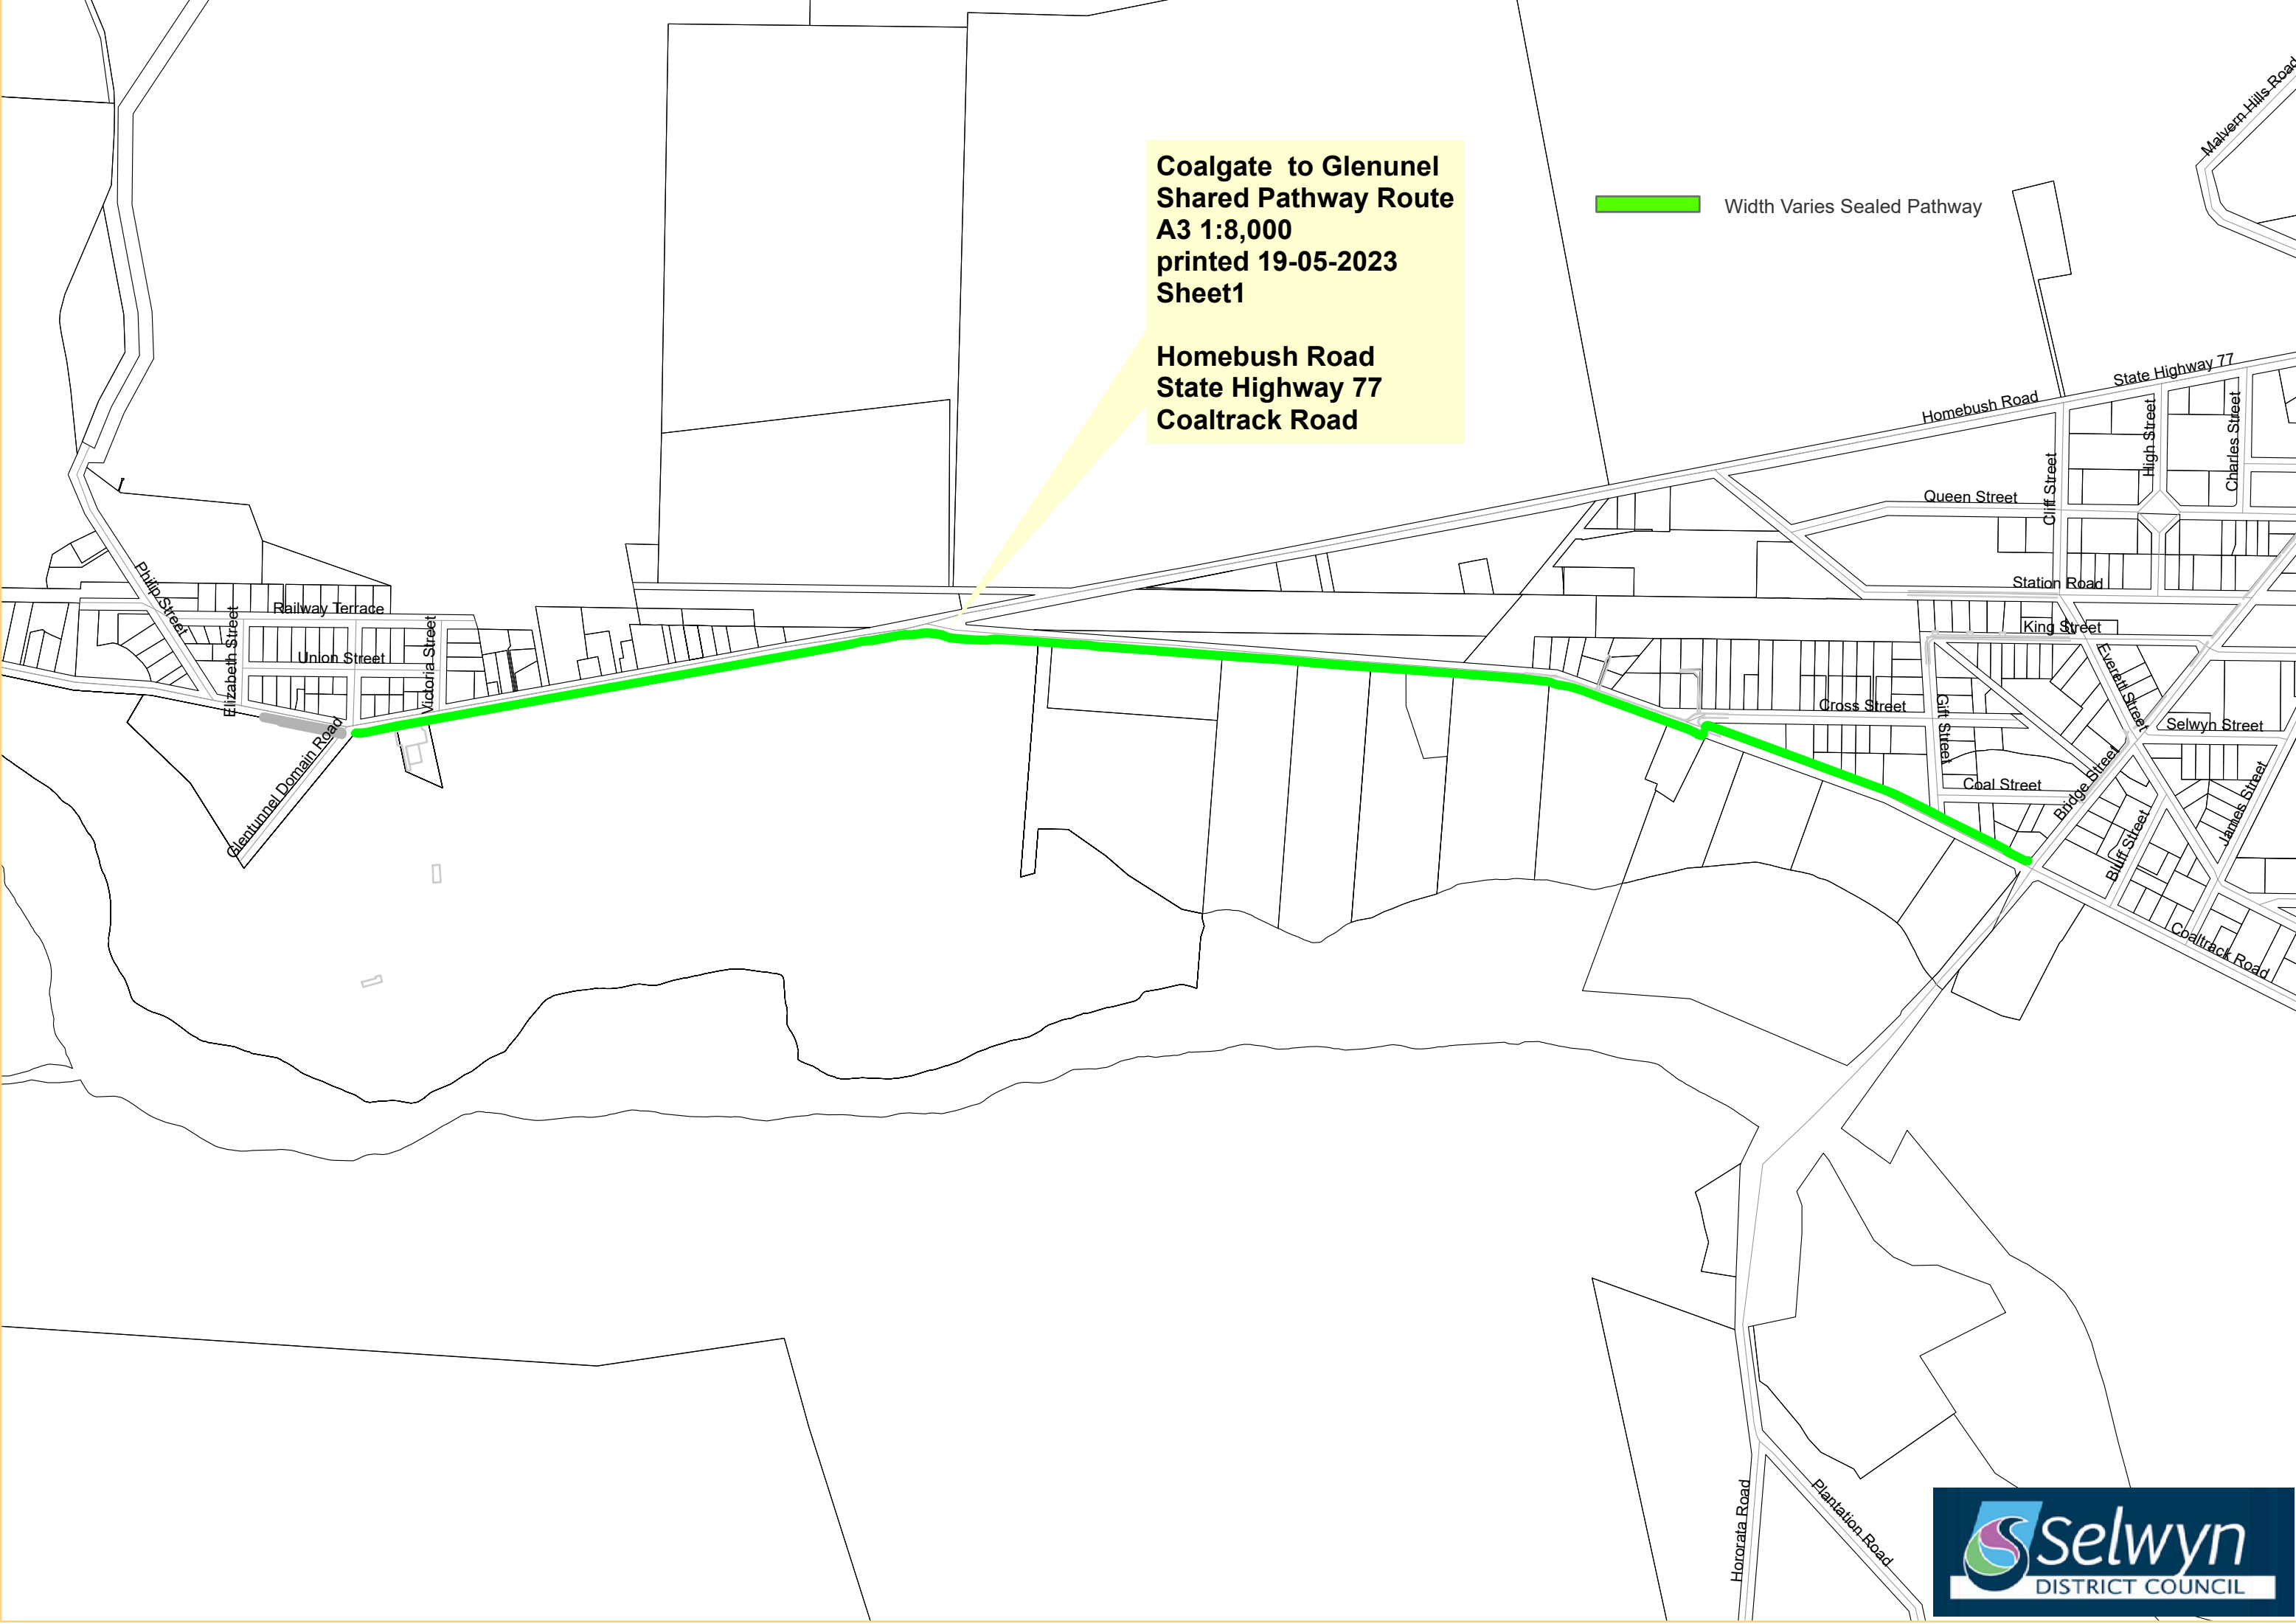

**Lincoln to Springston
Shared Pathway Route
A3 1:10,000
printed 19-05-2023
Sheet 1**

Ellesmere Junction Road

**Lincoln to River Road (Rail Trail)
Shared Pathway Route
A3 1:4,000
printed 19-05-2023
Sheet 1**

**Jimmy Adam Terrace
Liffey Springs Drive
Moirs Lane
Ellesmere Road
Collins Road**

 Width Varies Sealed Pathway
 Width Varies Un-Sealed Pathway

**Glentunnel to Whitecliffs
Shared Pathway Route
A3 1:5,000
printed 19-05-2023
Sheet1**

Whitecliffs Road

 1.5m width Sealed Pathway

**Coalgate to Glenunel
Shared Pathway Route
A3 1:8,000
printed 19-05-2023
Sheet1**

**Homebush Road
State Highway 77
Coaltrack Road**

 Width Varies Sealed Pathway

**Seymour Drive
Main South Rd
Weedons Road
Weedons Ross Road
Jones Road**

Edward Street

Ellesmere Road

Lincoln Tai Tapu Road

Perymans Road

1.5-2.5m wide Sealed Pathway

**Lincoln to Tai Tapu
Shared Pathway Route
A3 1:1,000
printed 19-05-2023
Sheet 1**