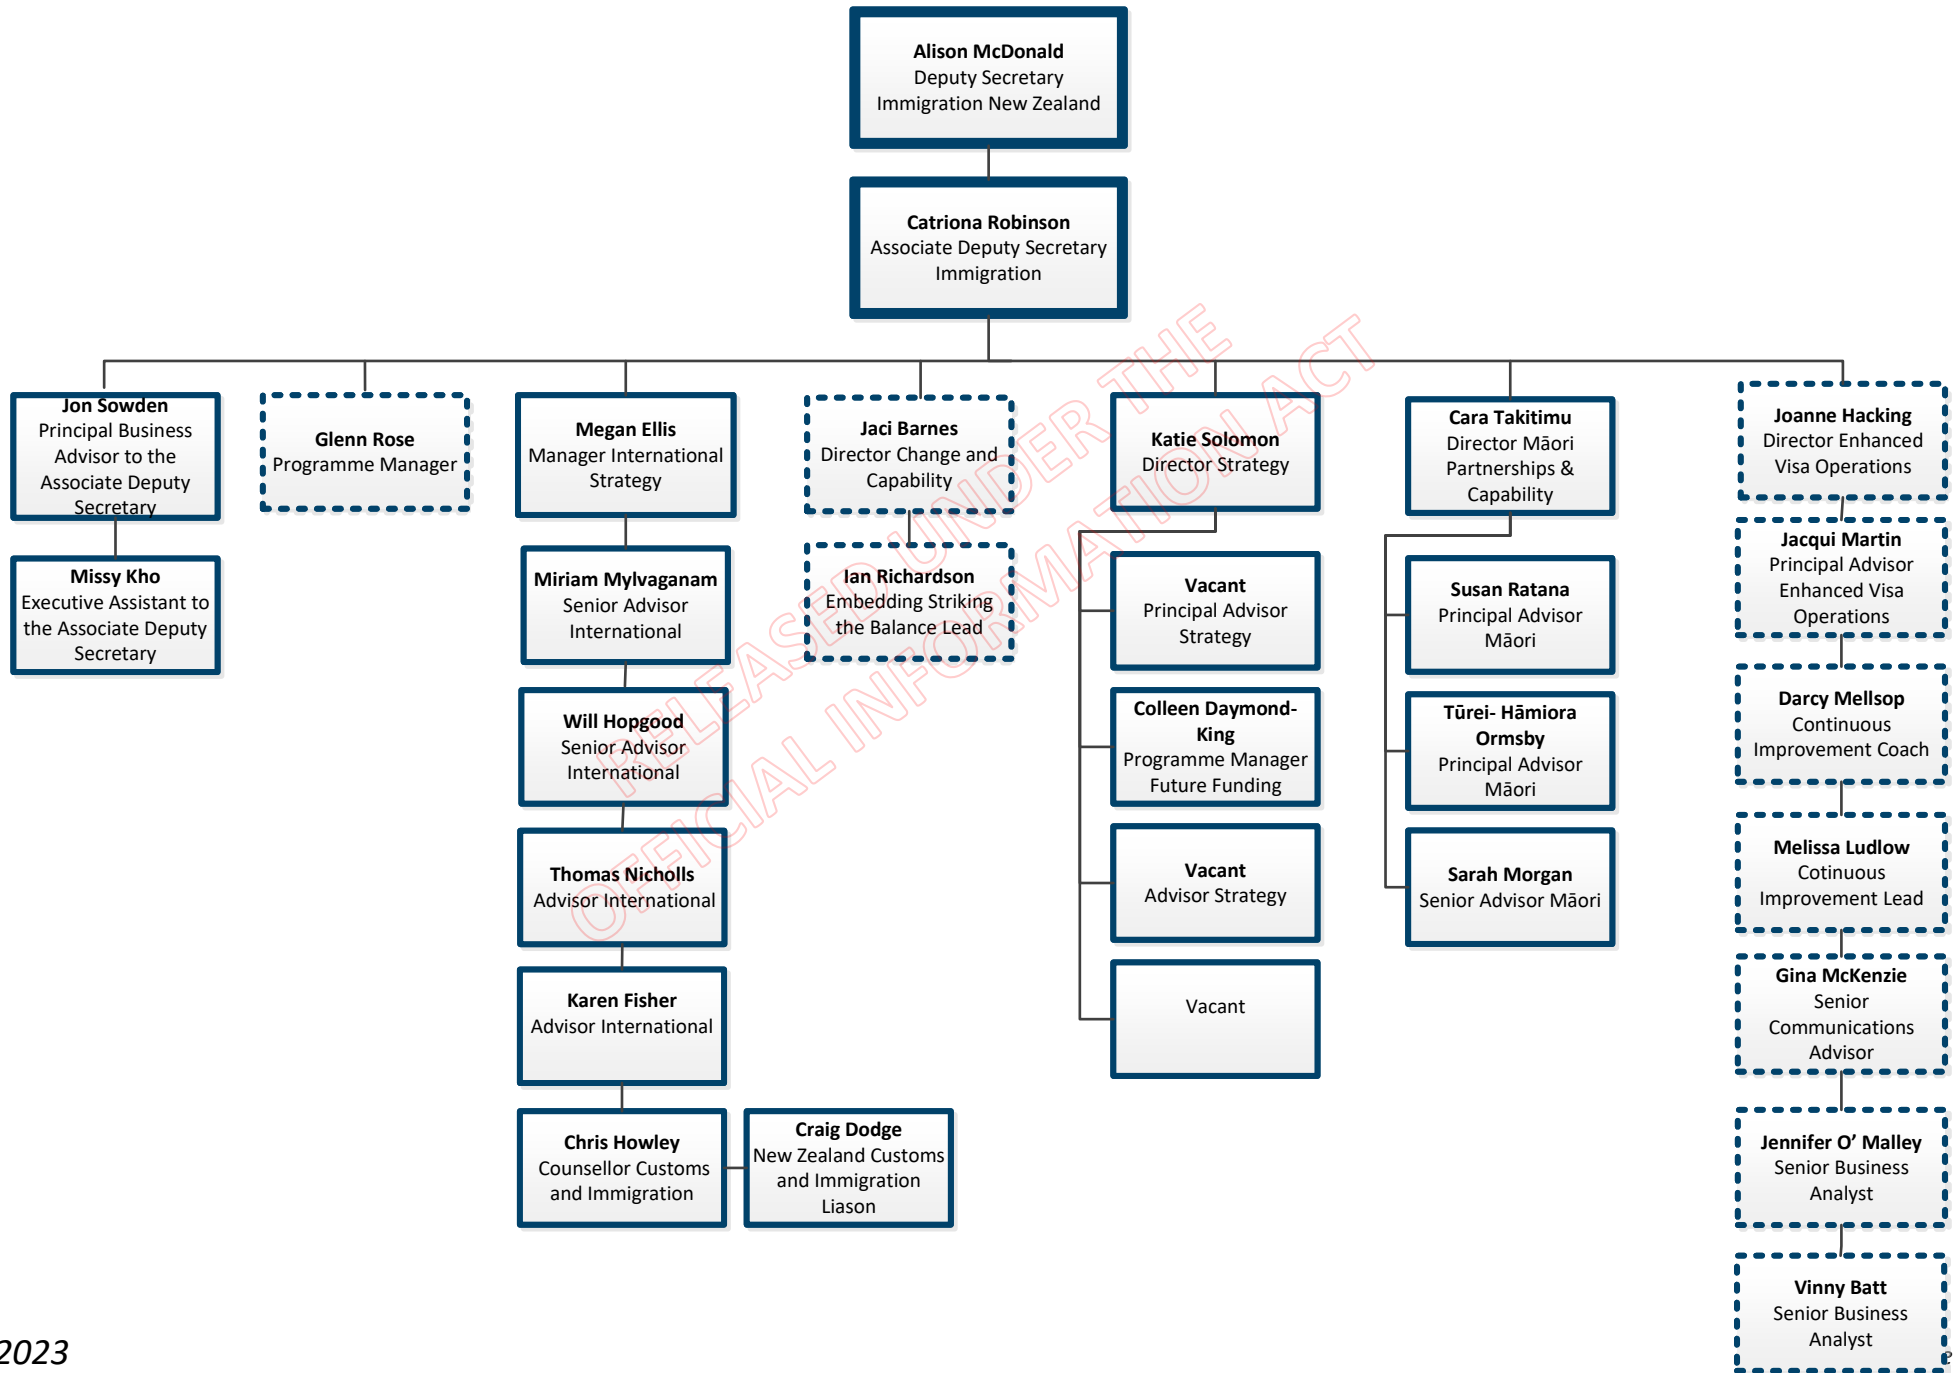

Alison McDonald
Deputy Secretary
Immigration New Zealand

RELEASED UNDER THE
OFFICIAL INFORMATION ACT

Operations, Tasking and Improvement Leadership

Stephen Vaughan
Chief Operating Officer

Zhivan Alach
National Manager
Business Performance
(Tauranga)