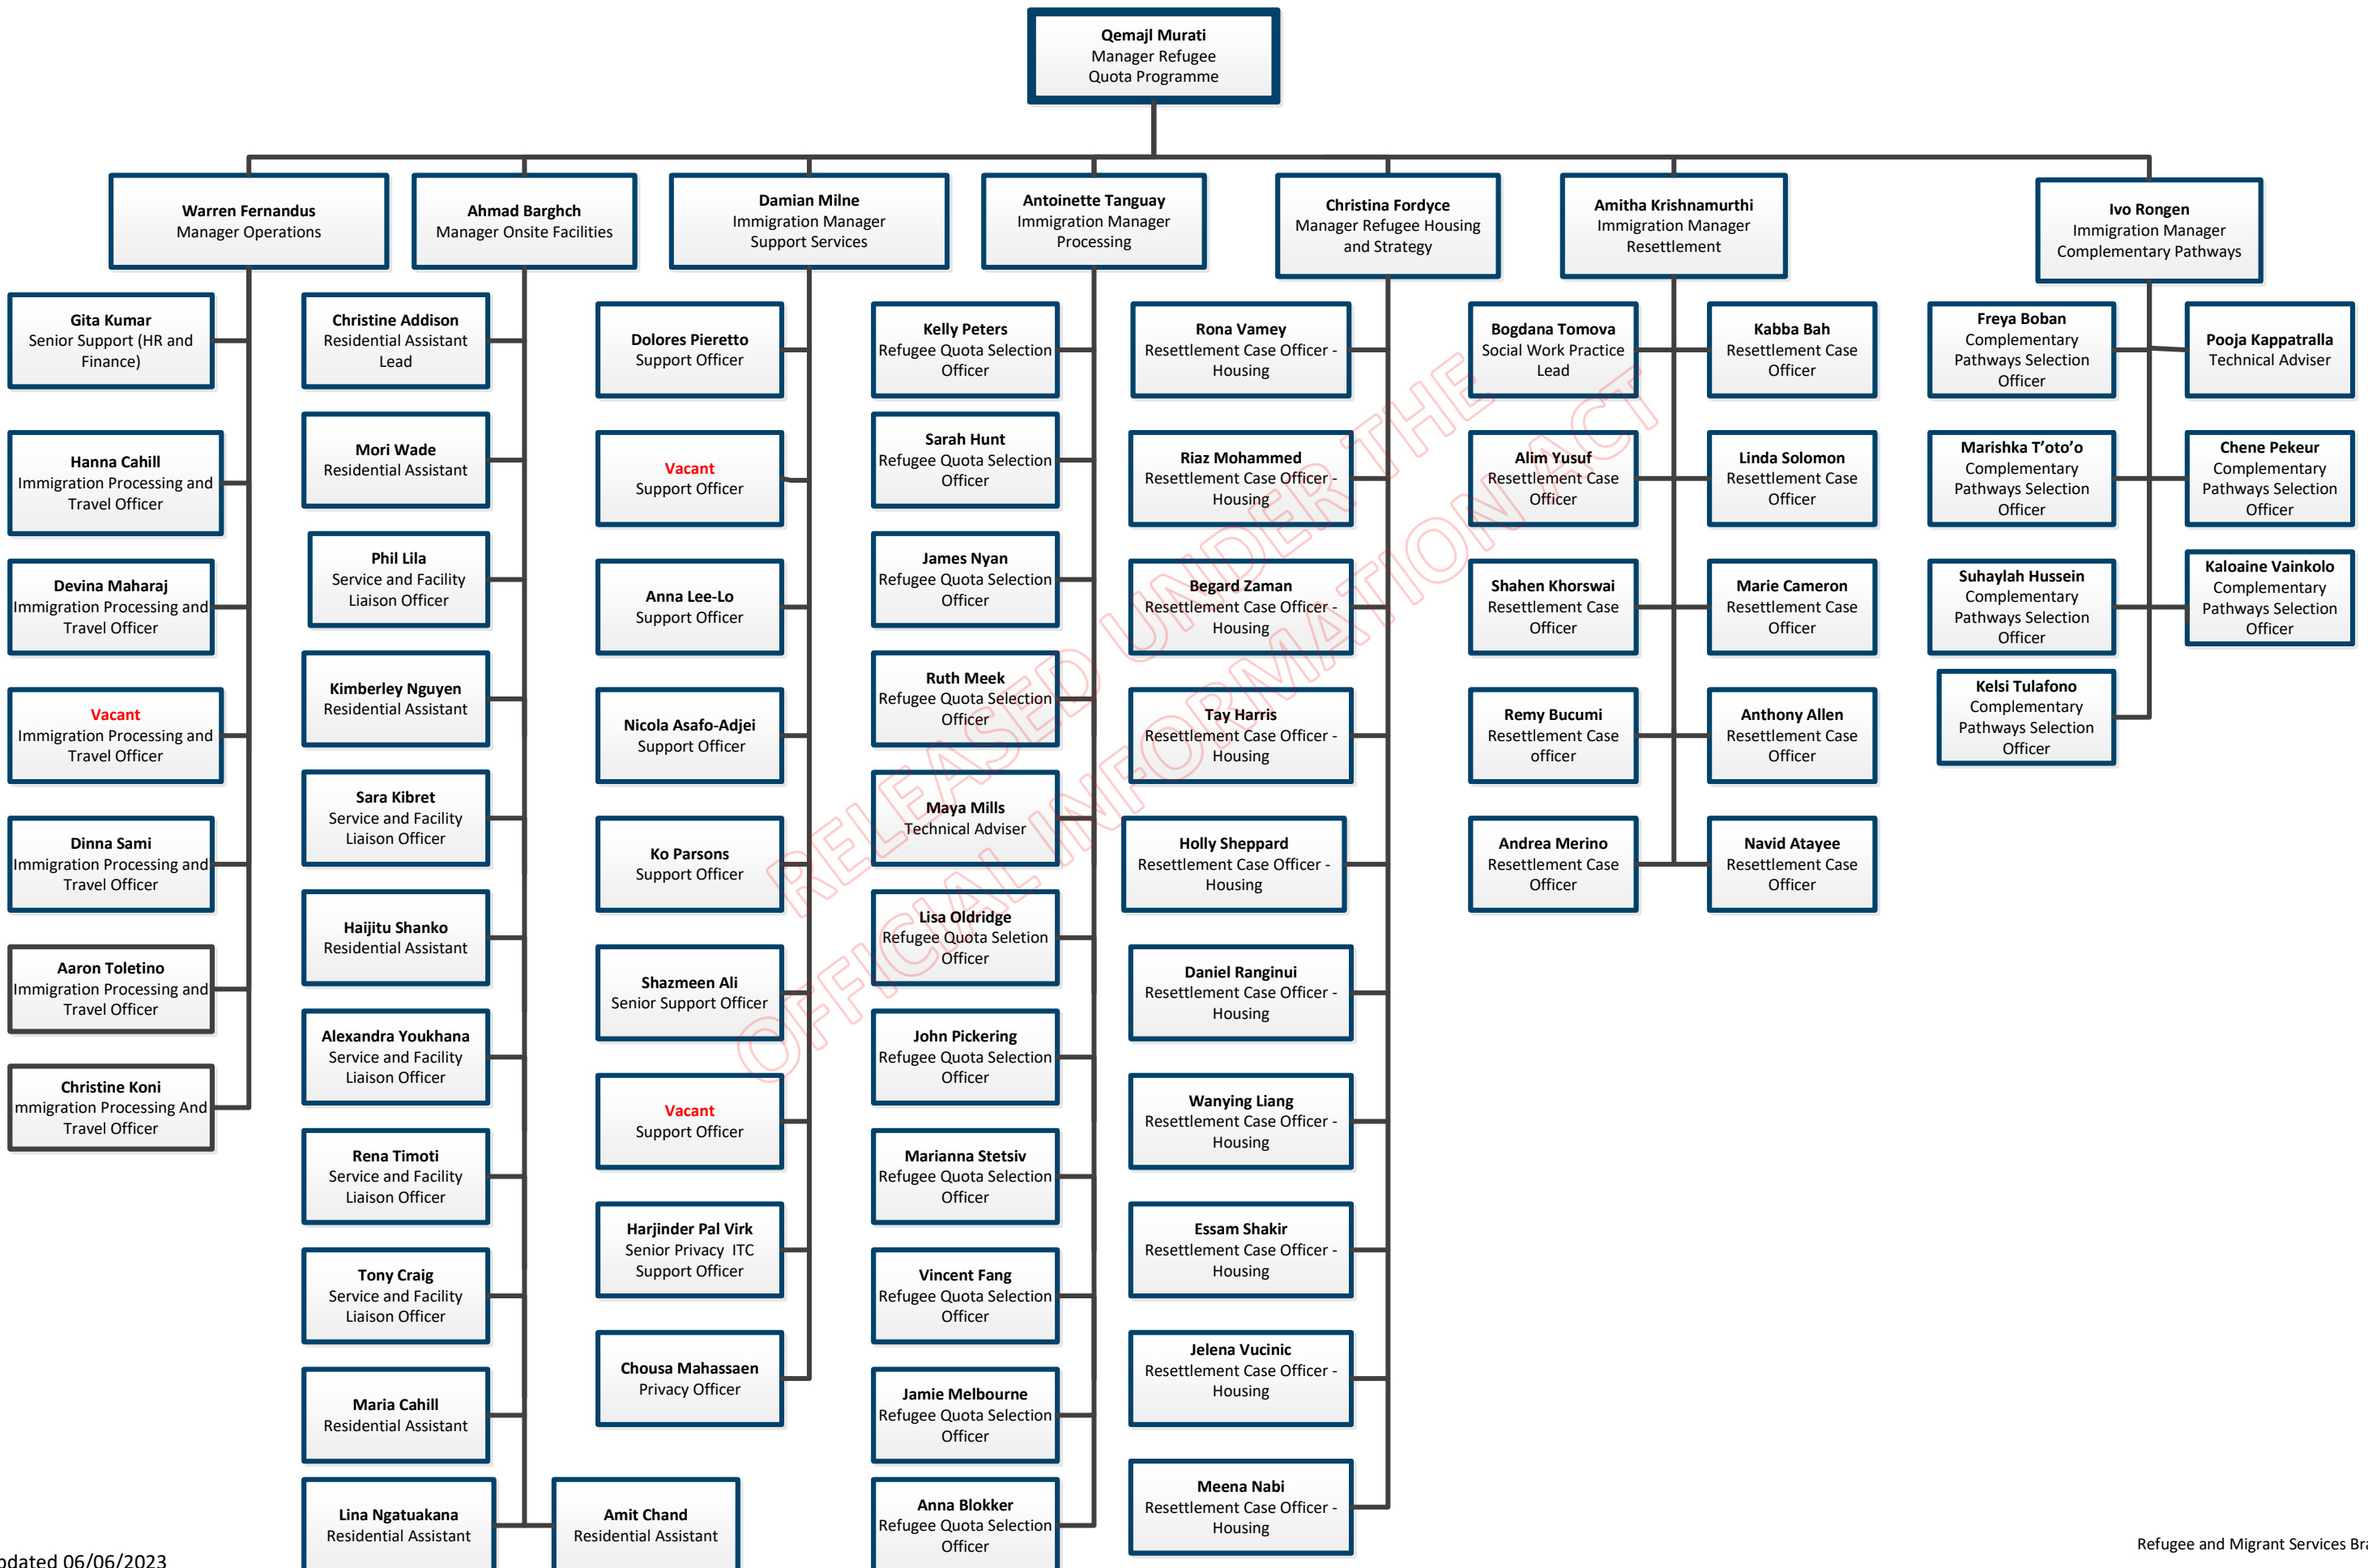

RELEASED UNDER THE
OFFICIAL INFORMATION ACT

RELEASED UNDER THE OFFICIAL INFORMATION ACT

Wellington based

RELEASED UNDER THE
OFFICIAL INFORMATION ACT

Border and Visa Operations
Leadership team

RELEASED UNDER THE
OFFICIAL INFORMATION ACT