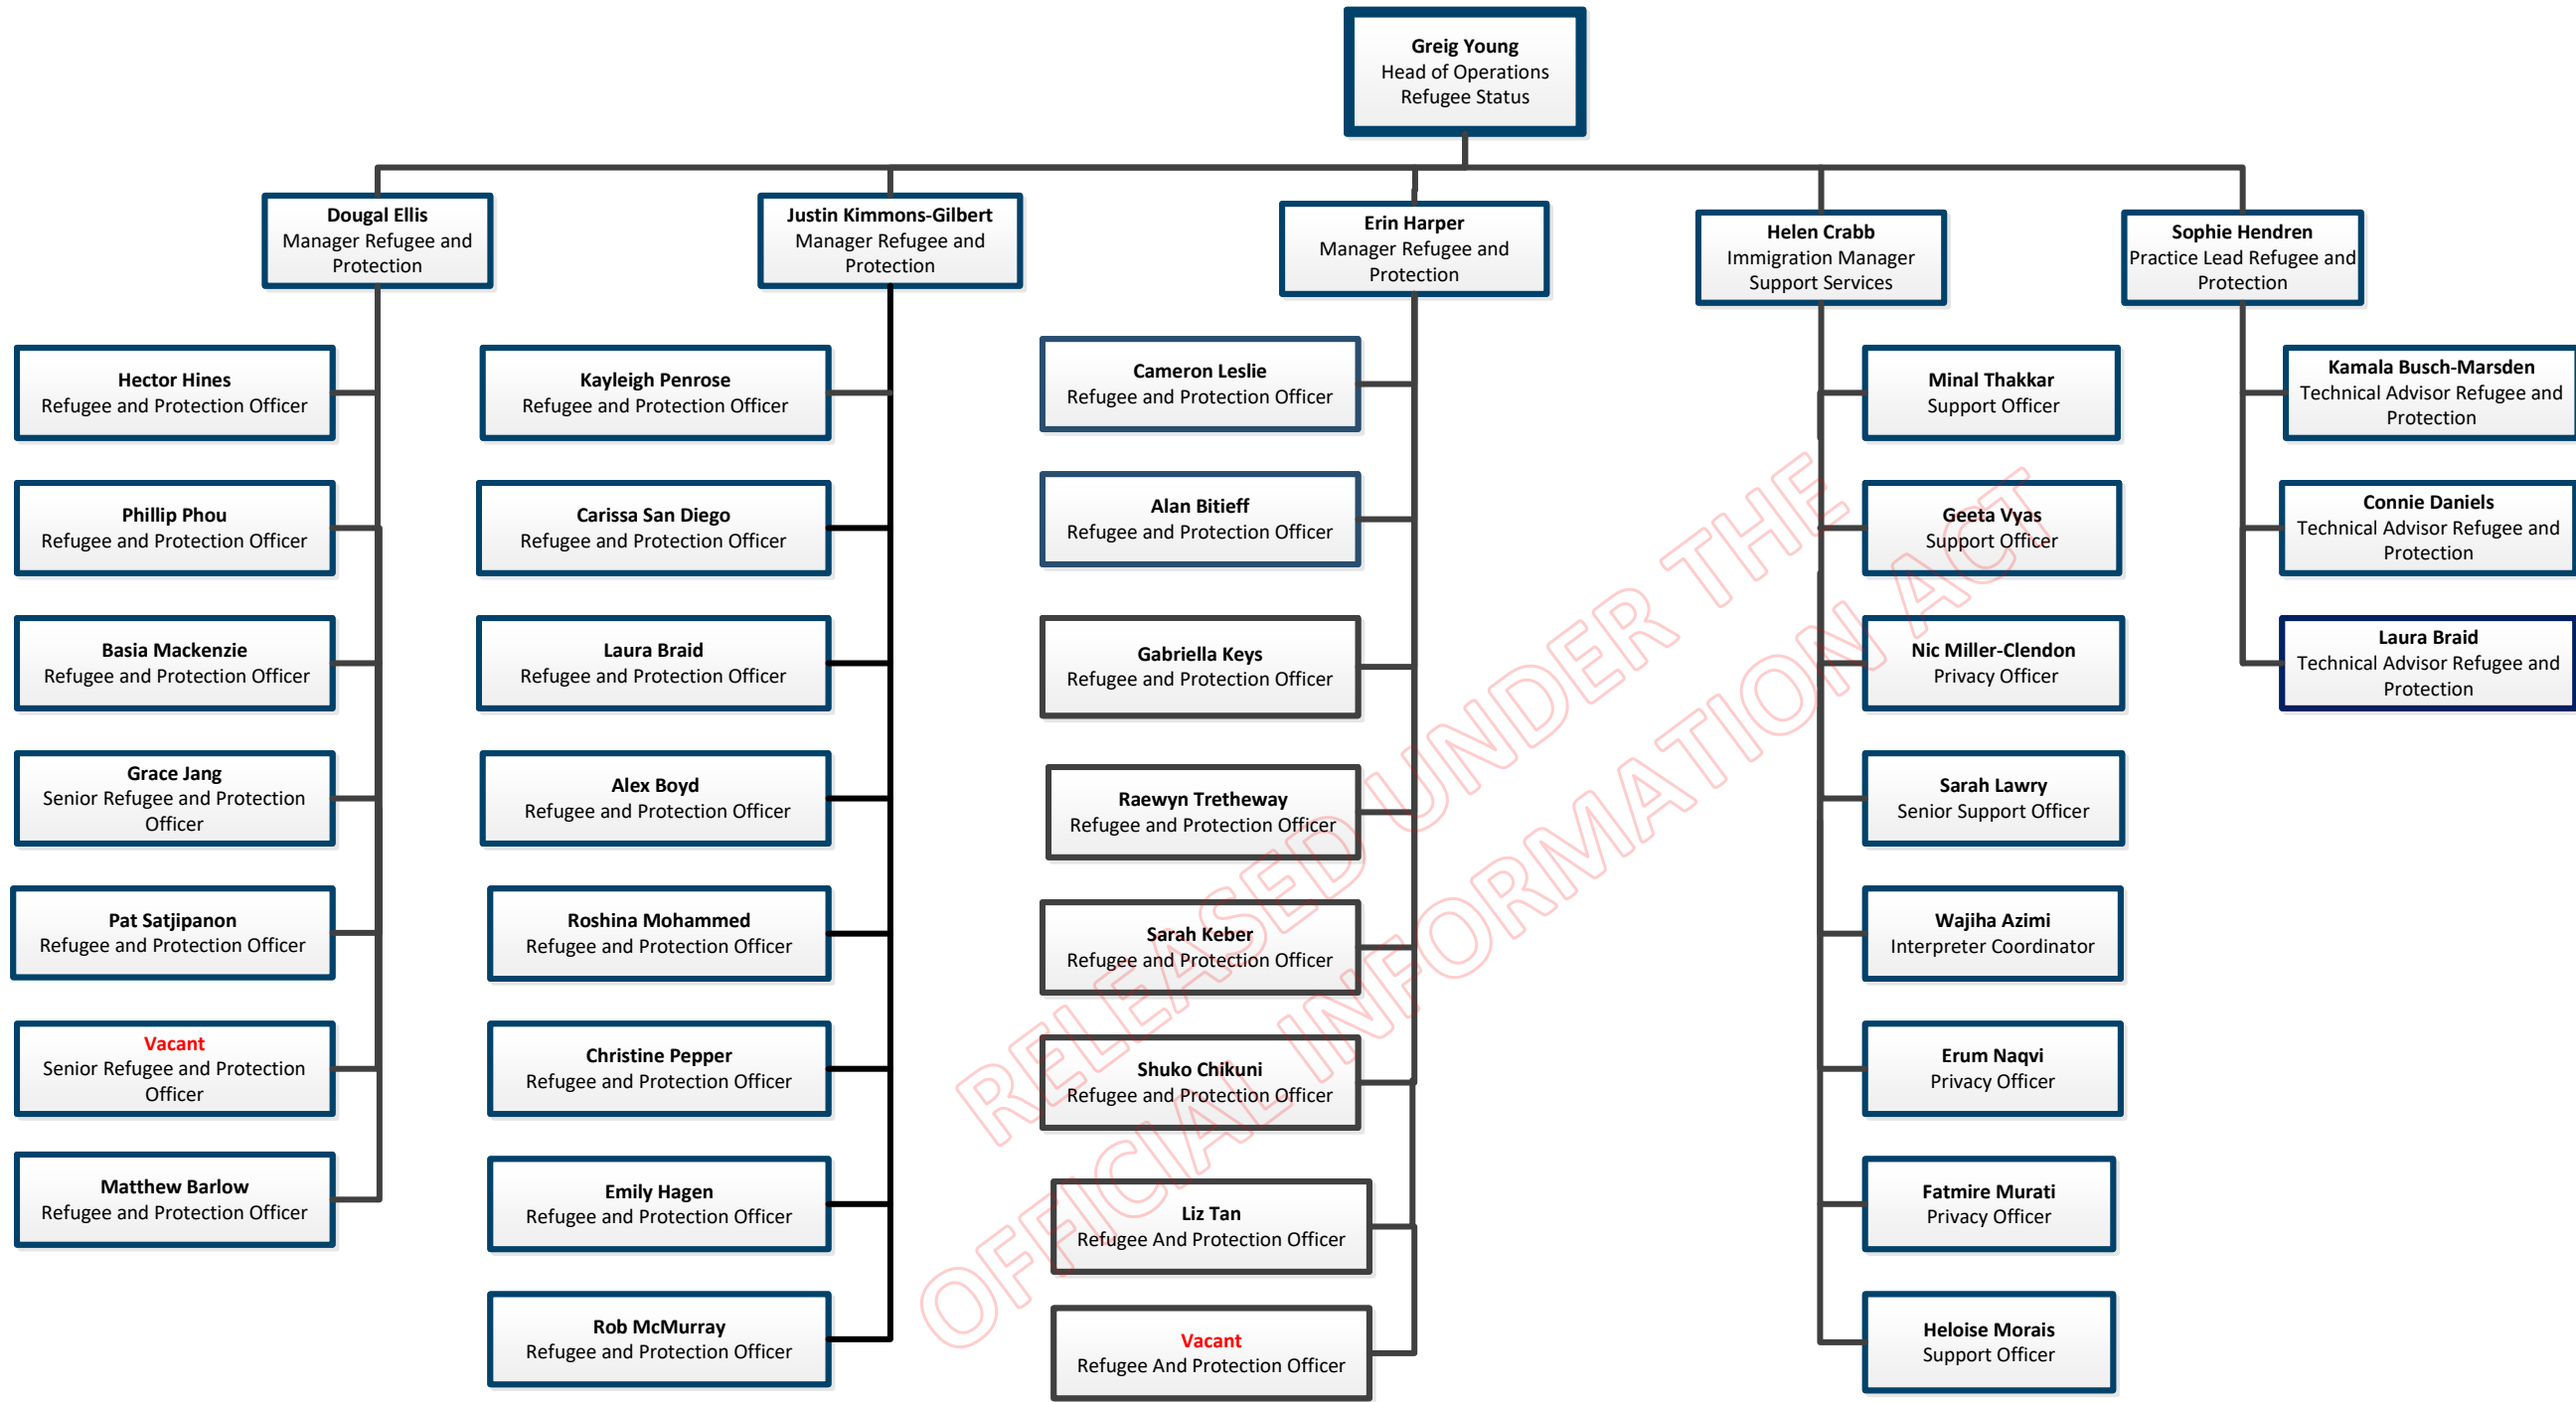

RELEASED UNDER THE
OFFICIAL INFORMATION ACT

RELEASED UNDER THE OFFICIAL INFORMATION ACT

Wellington based

RELEASED UNDER THE
OFFICIAL INFORMATION ACT

Border and Visa Operations
Leadership team

RELEASED UNDER THE
OFFICIAL INFORMATION ACT