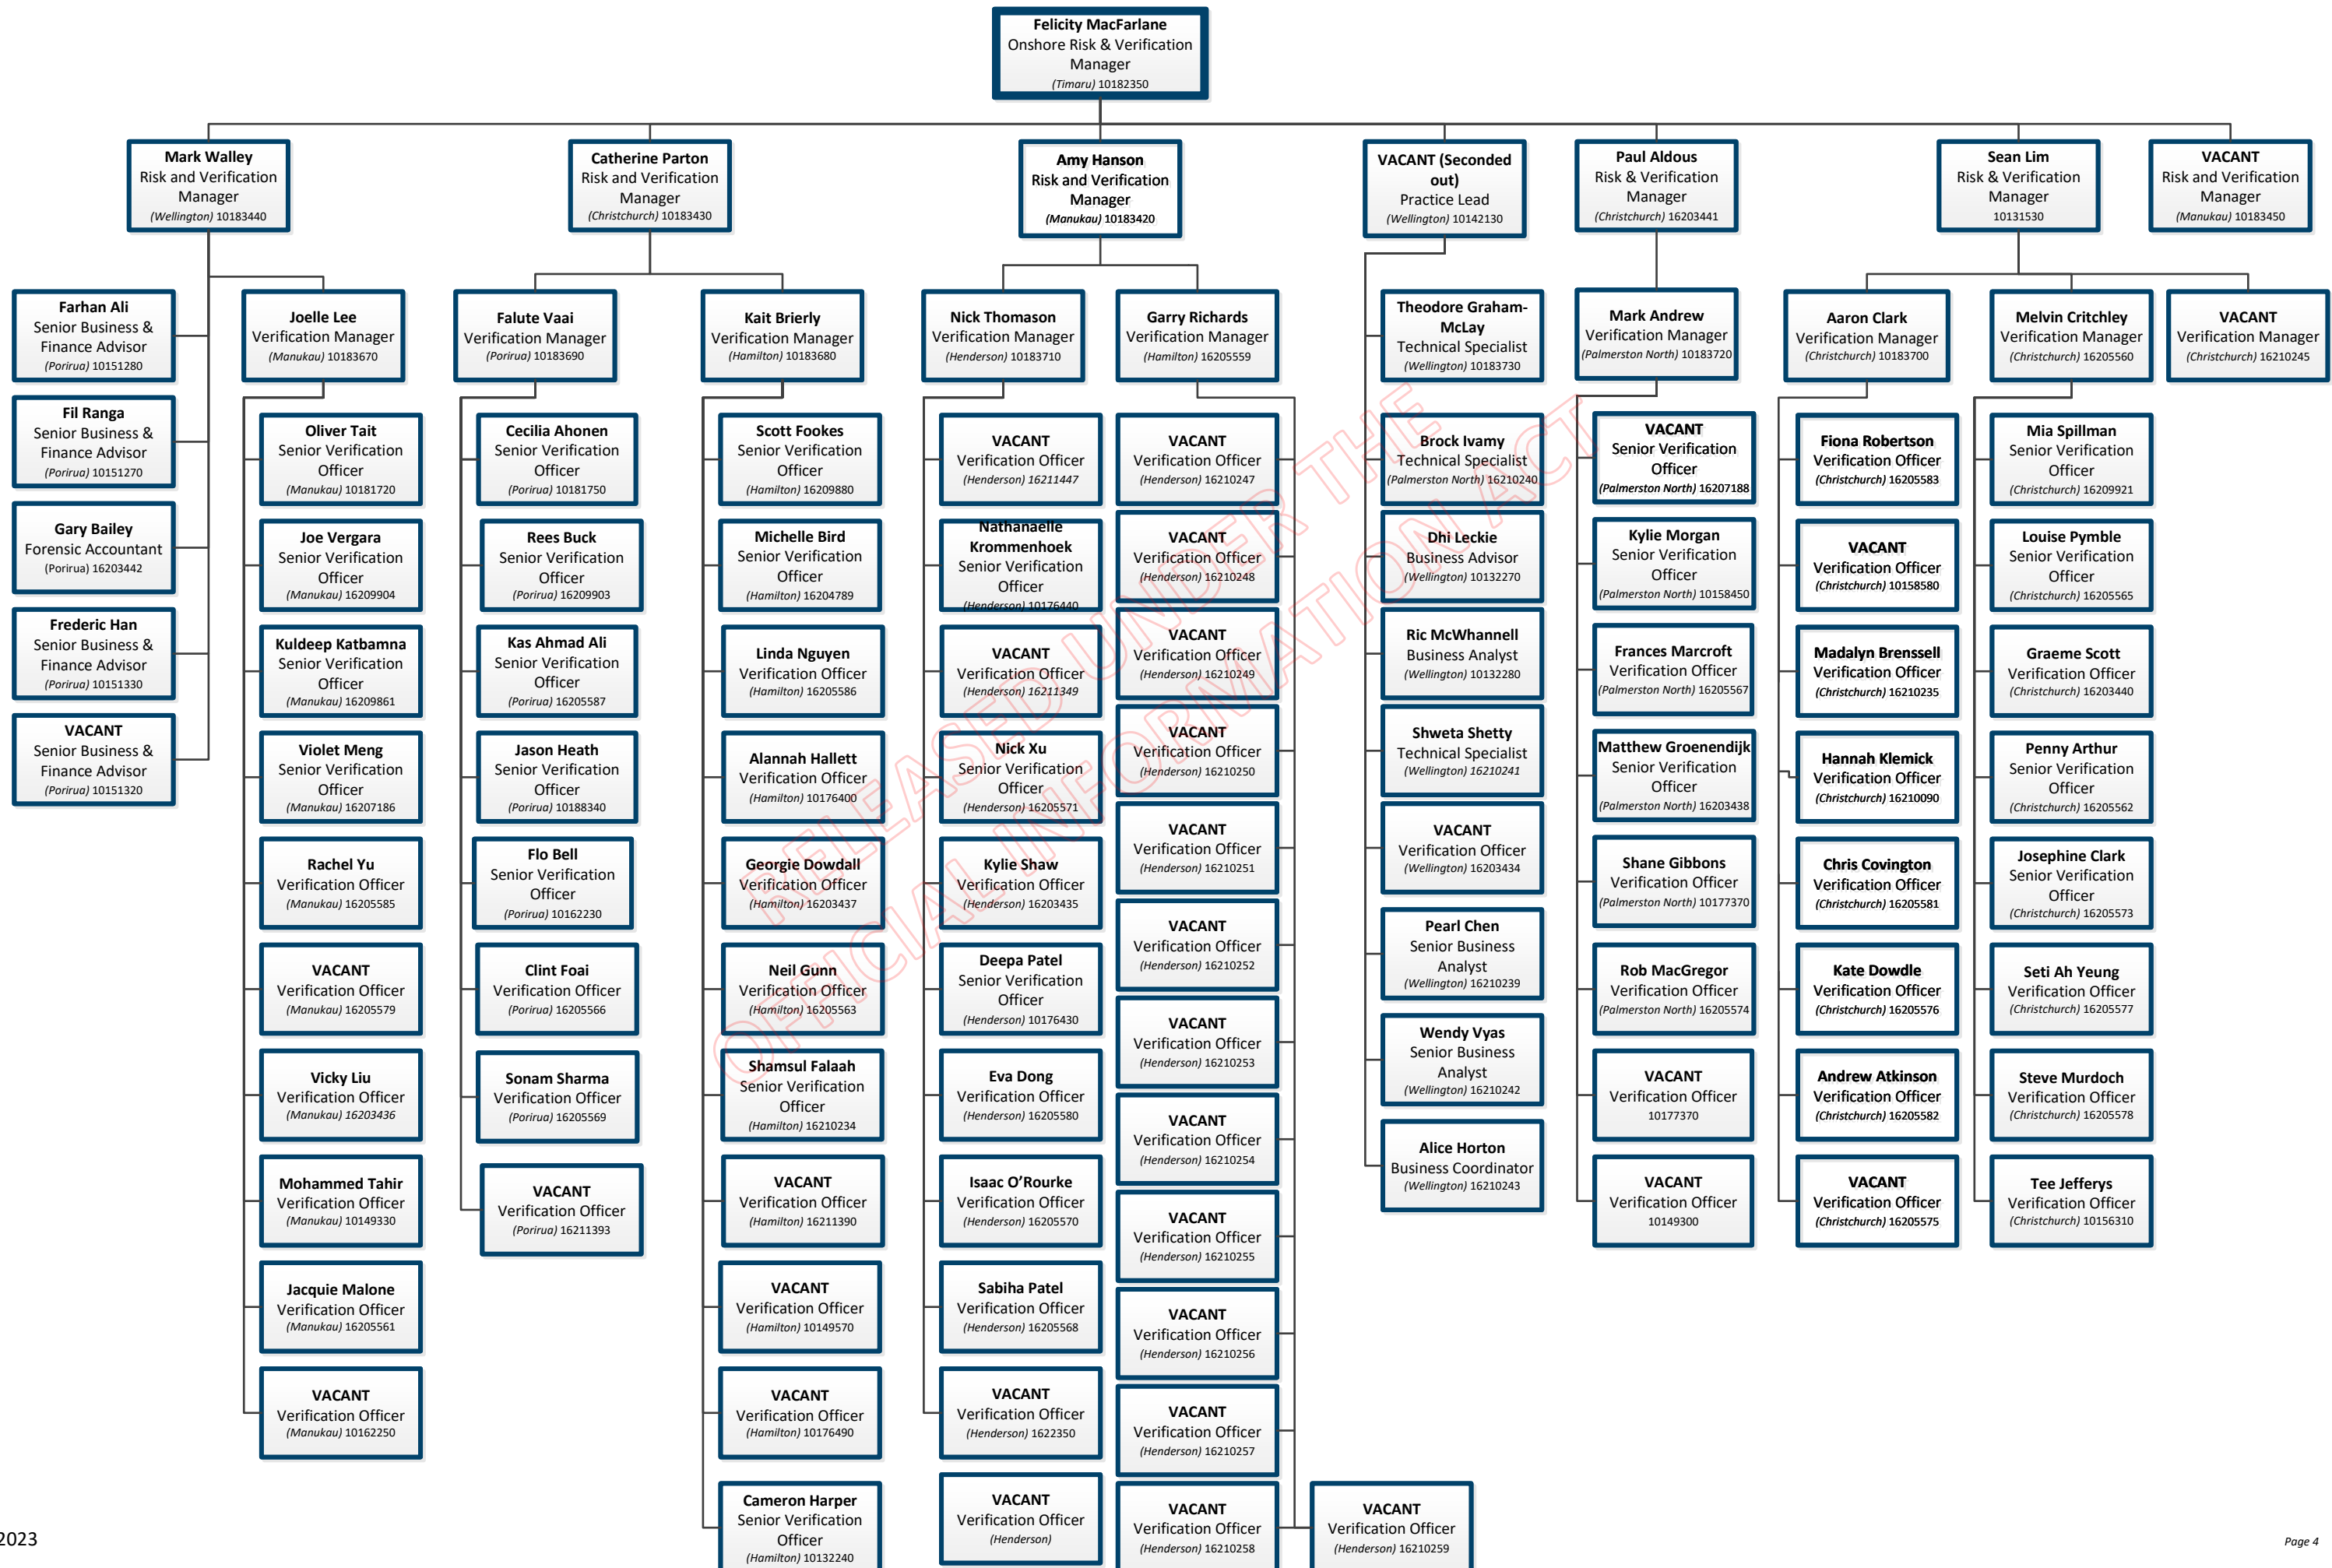

Verification and Compliance Risk & Verification Onshore Team