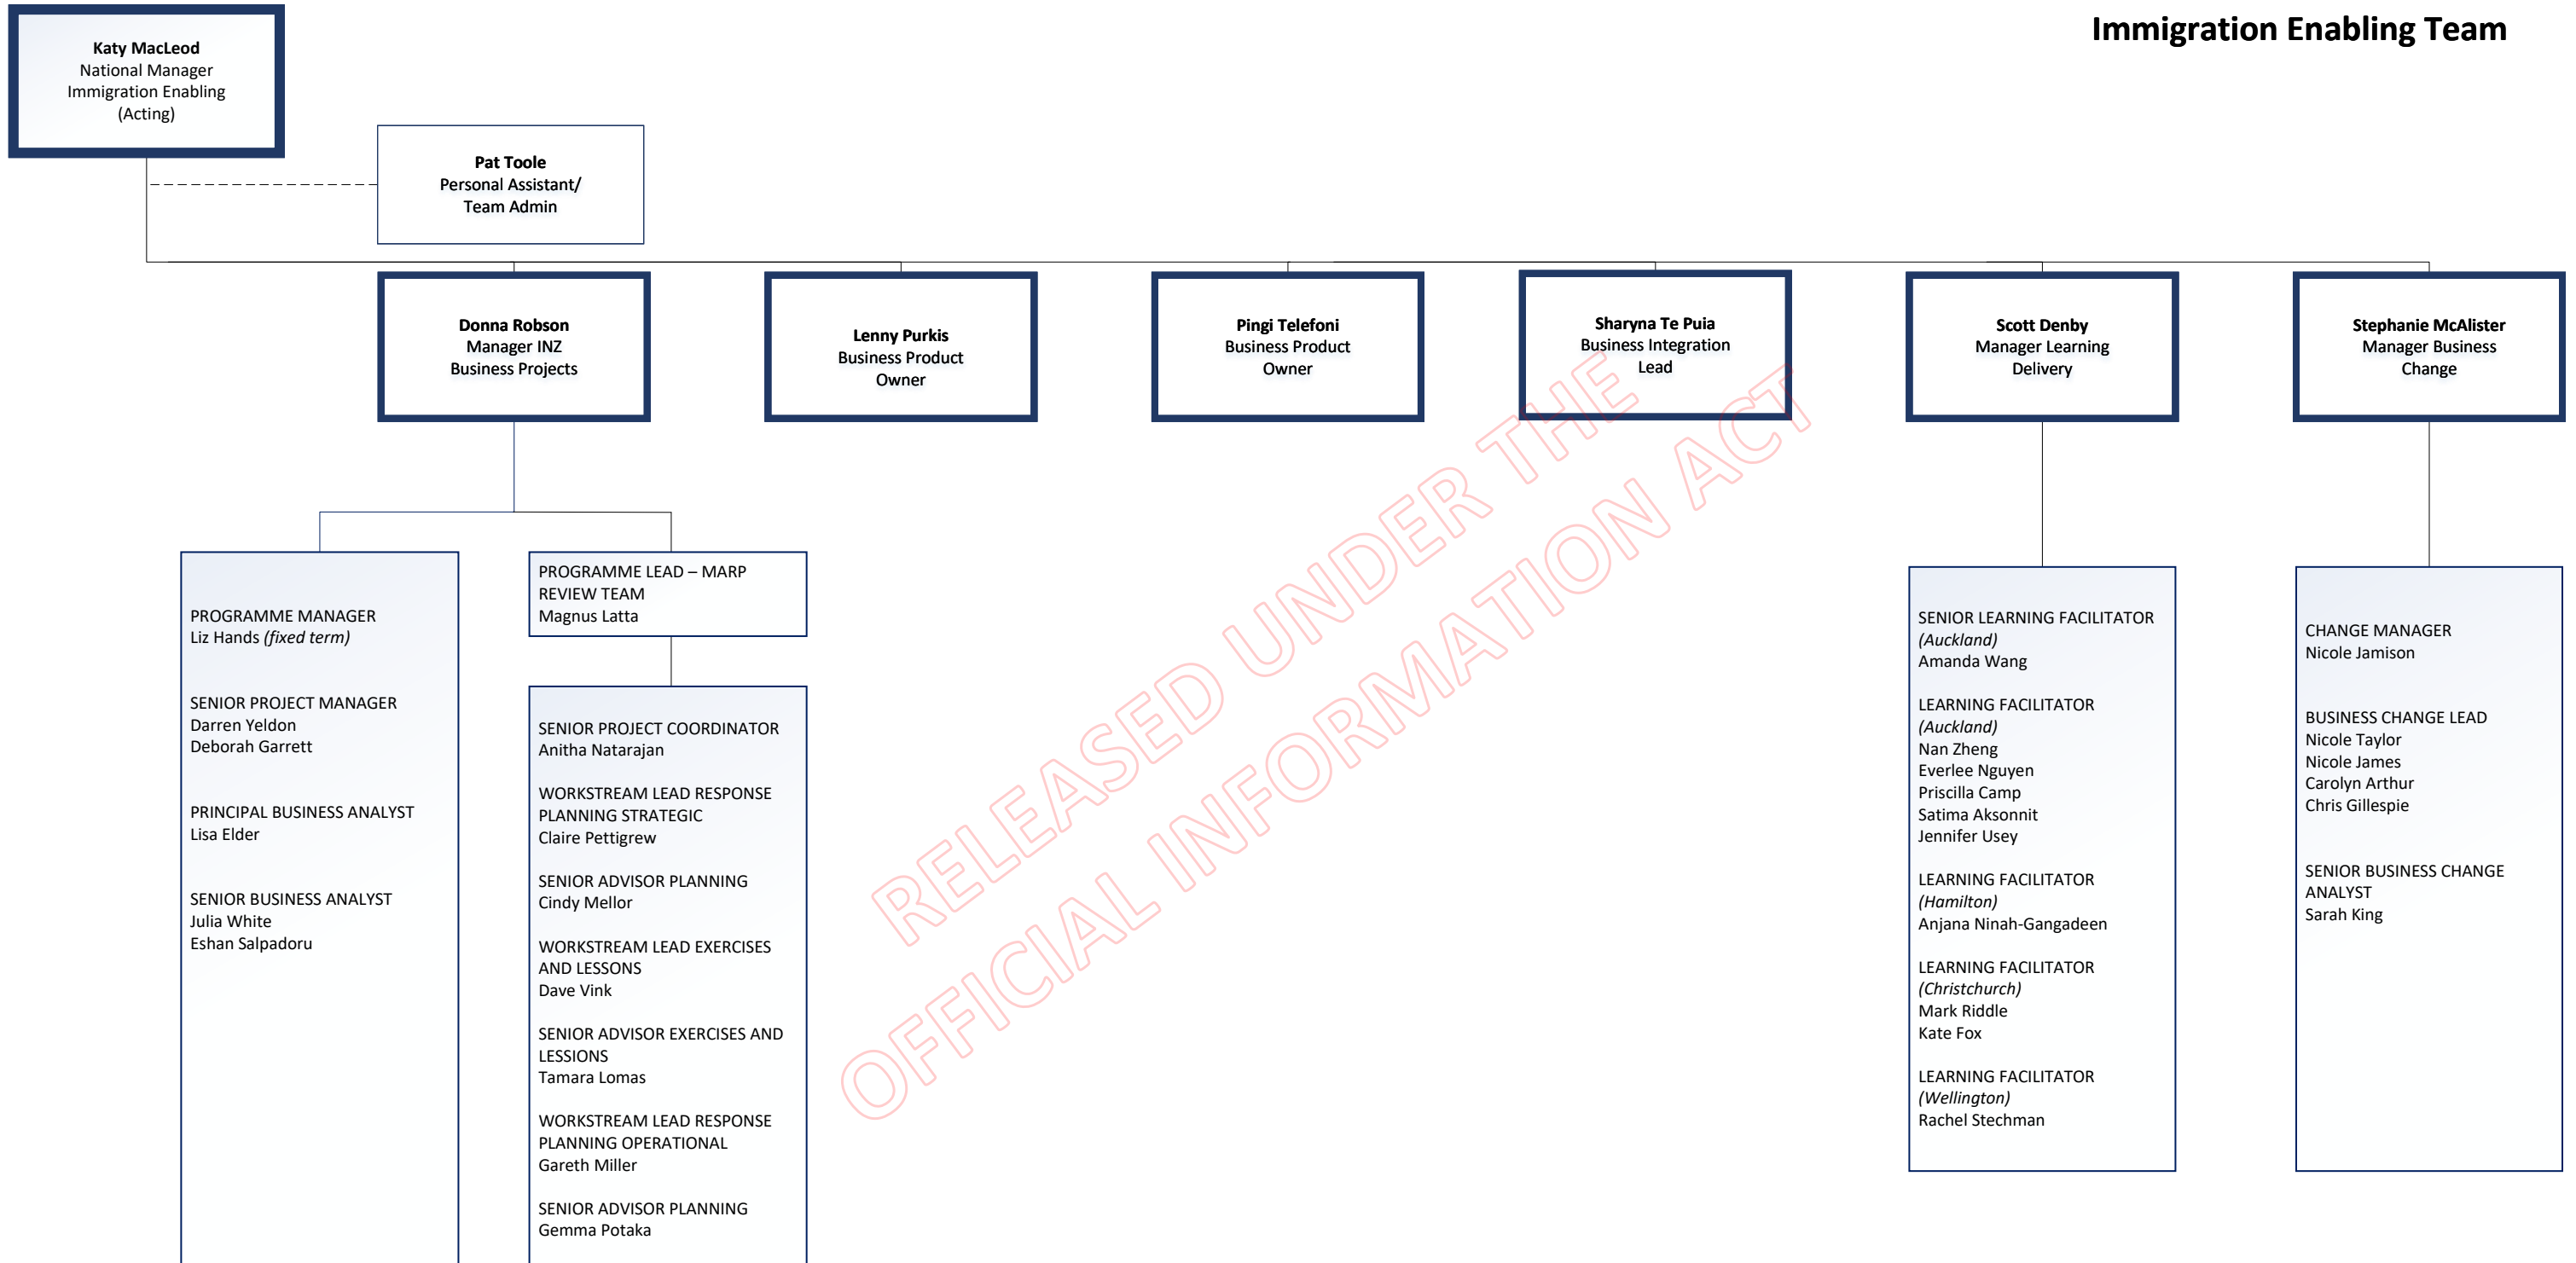

Verification and Compliance Irregular Immigration & Trafficking in Persons Team

Enablement Leadership Team

May 2023

Enablement Extended Leadership Team

March 2023

Immigration Enabling Team

RELEASED UNDER THE
OFFICIAL INFORMATION ACT

Resolutions and Business Management Team

Operational Policy Team

Immigration Health Team

Michael Sorensen
Manager
Immigration
Health

SENIOR BUSINESS ANALYST
Nicola Scotland
Tom Buchan
VACANT

BUSINESS ANALYST
Richa Tyagi
Alan Yerkin