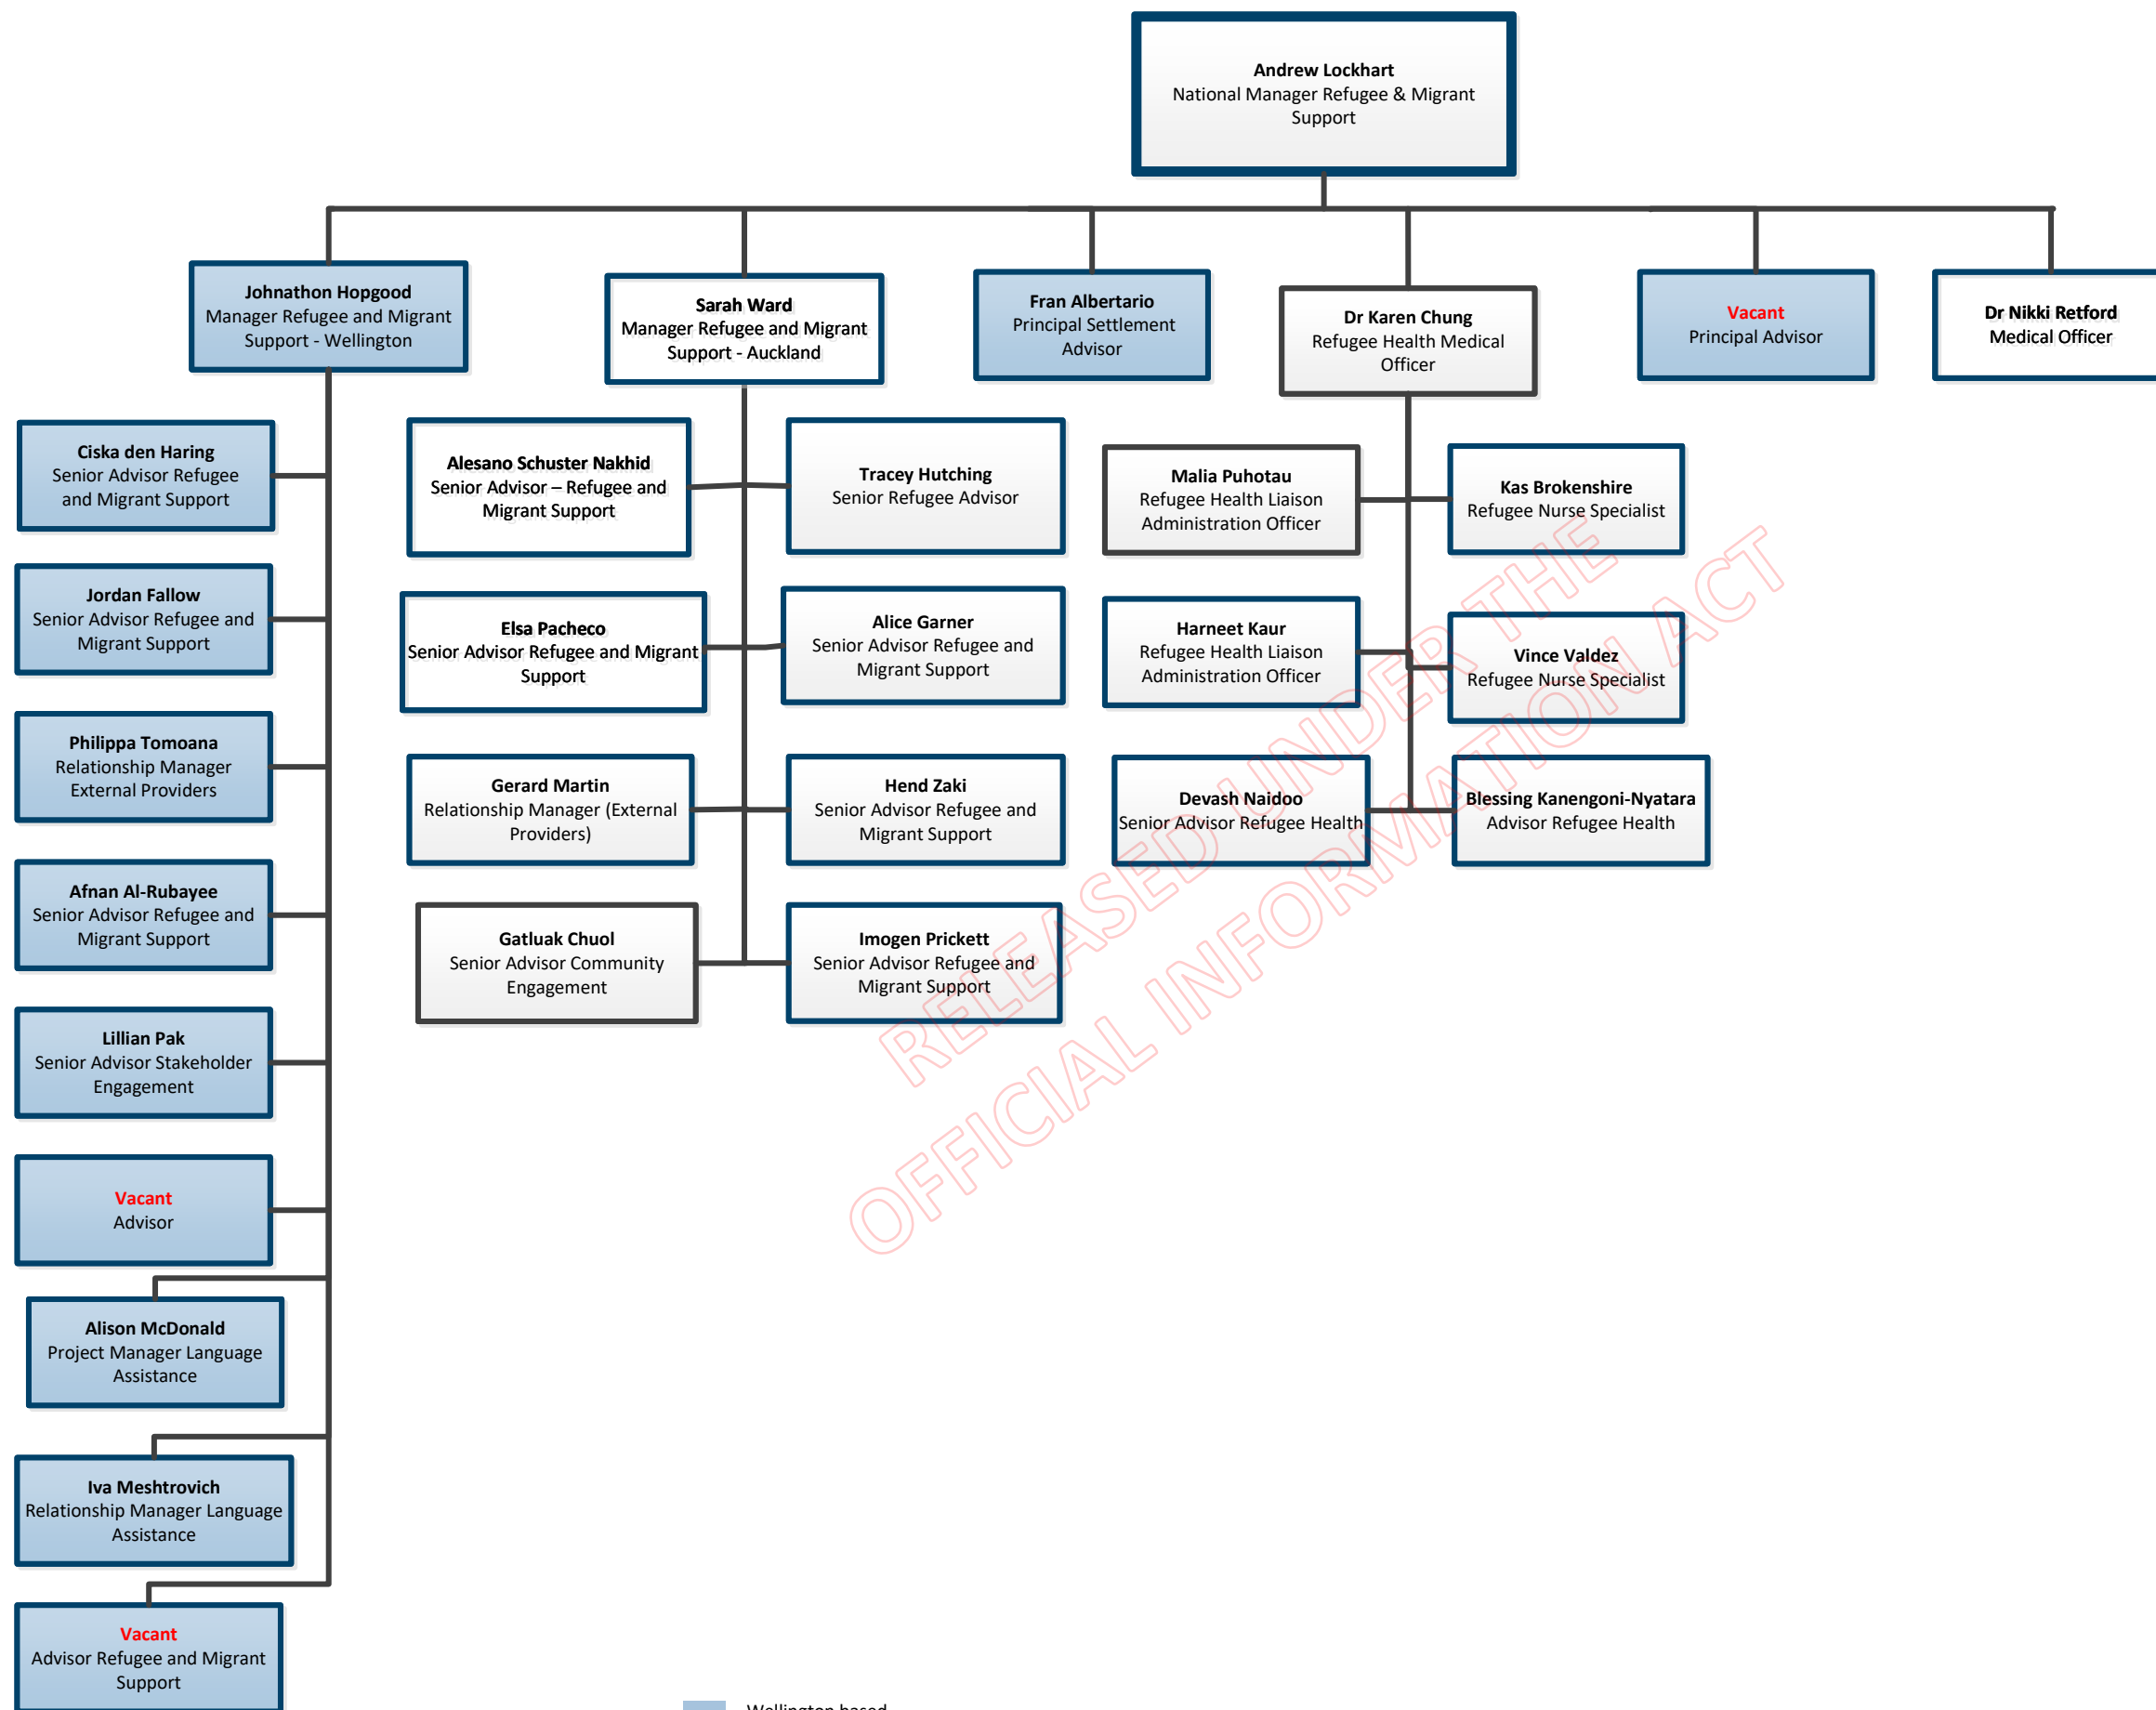

RELEASED UNDER THE
OFFICIAL INFORMATION ACT

RELEASED UNDER THE OFFICIAL INFORMATION ACT

Wellington based

RELEASED UNDER THE
OFFICIAL INFORMATION ACT

Border and Visa Operations
Leadership team

RELEASED UNDER THE
OFFICIAL INFORMATION ACT