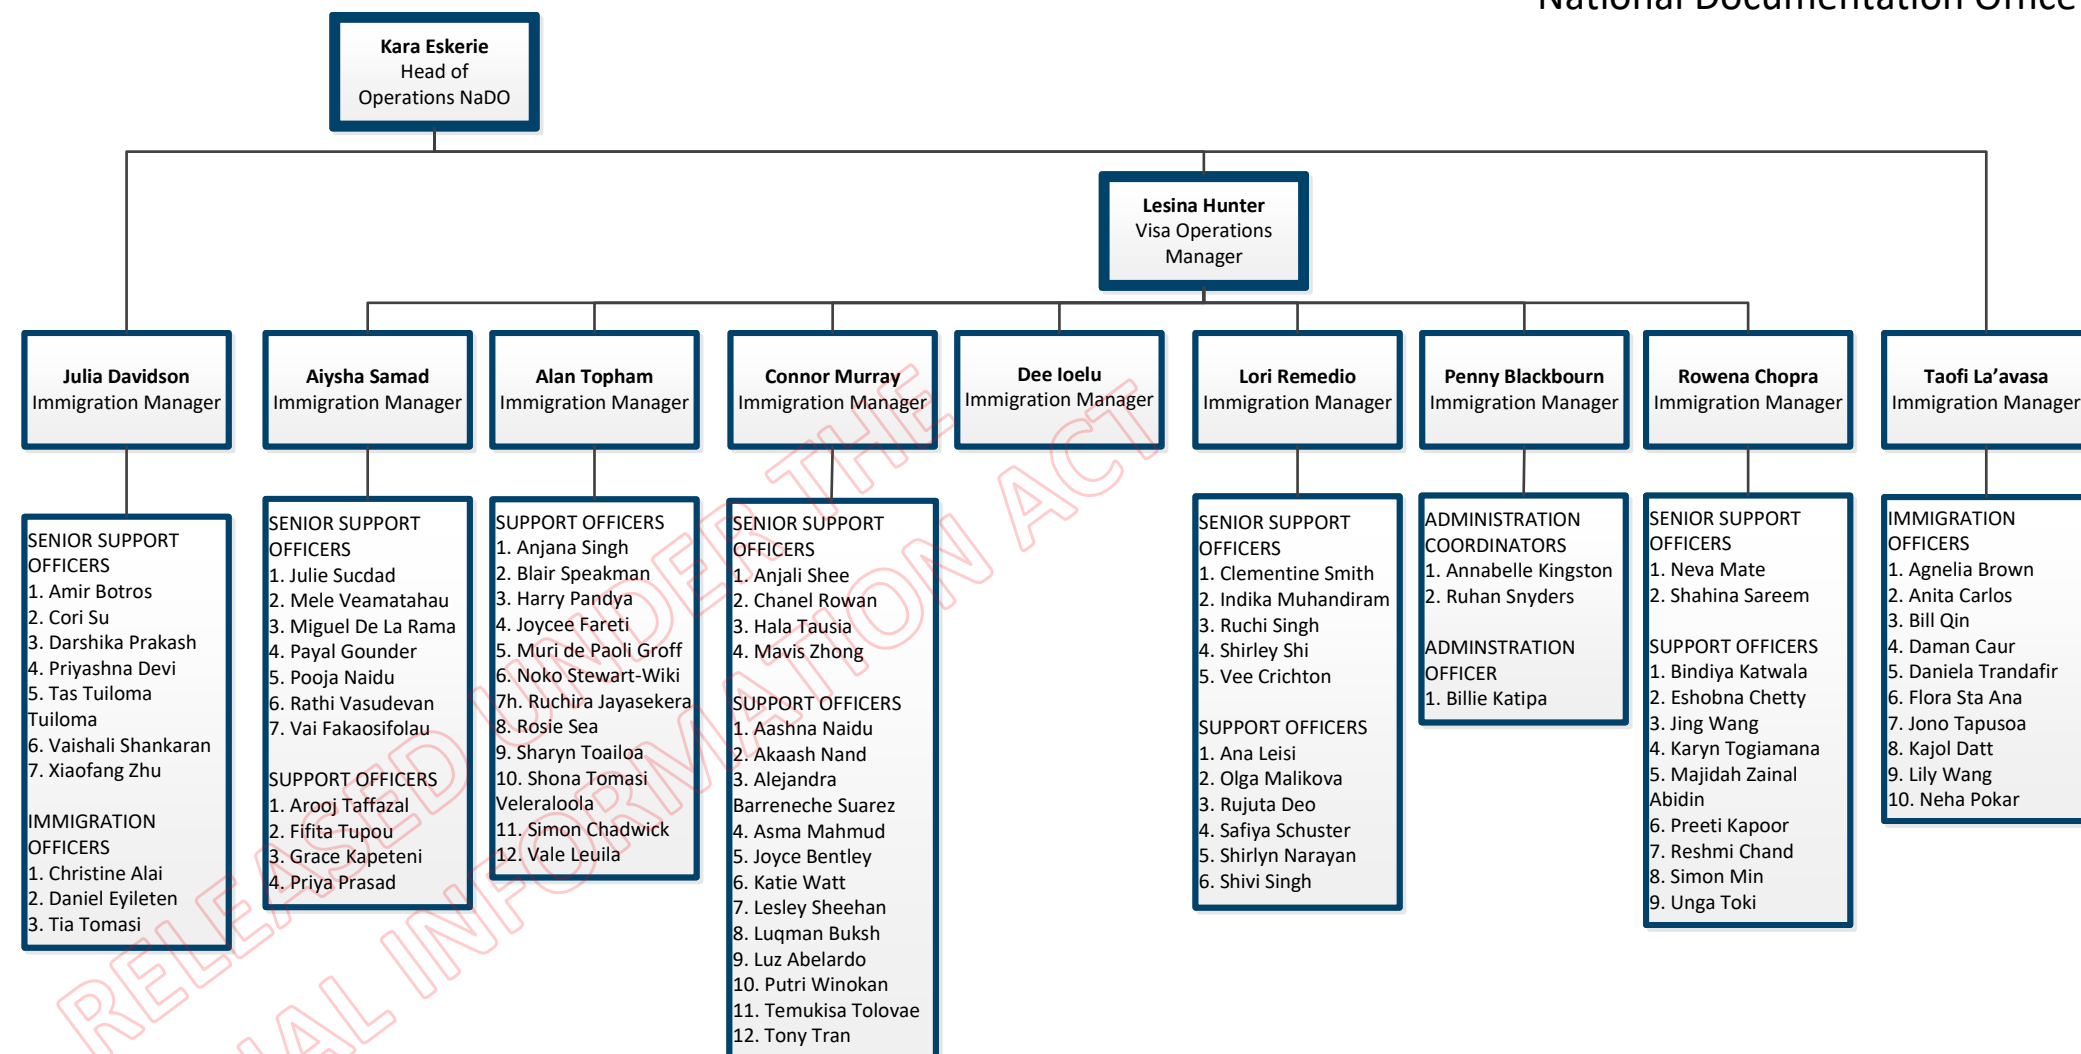

Visa Processing Operations
National Documentation Office