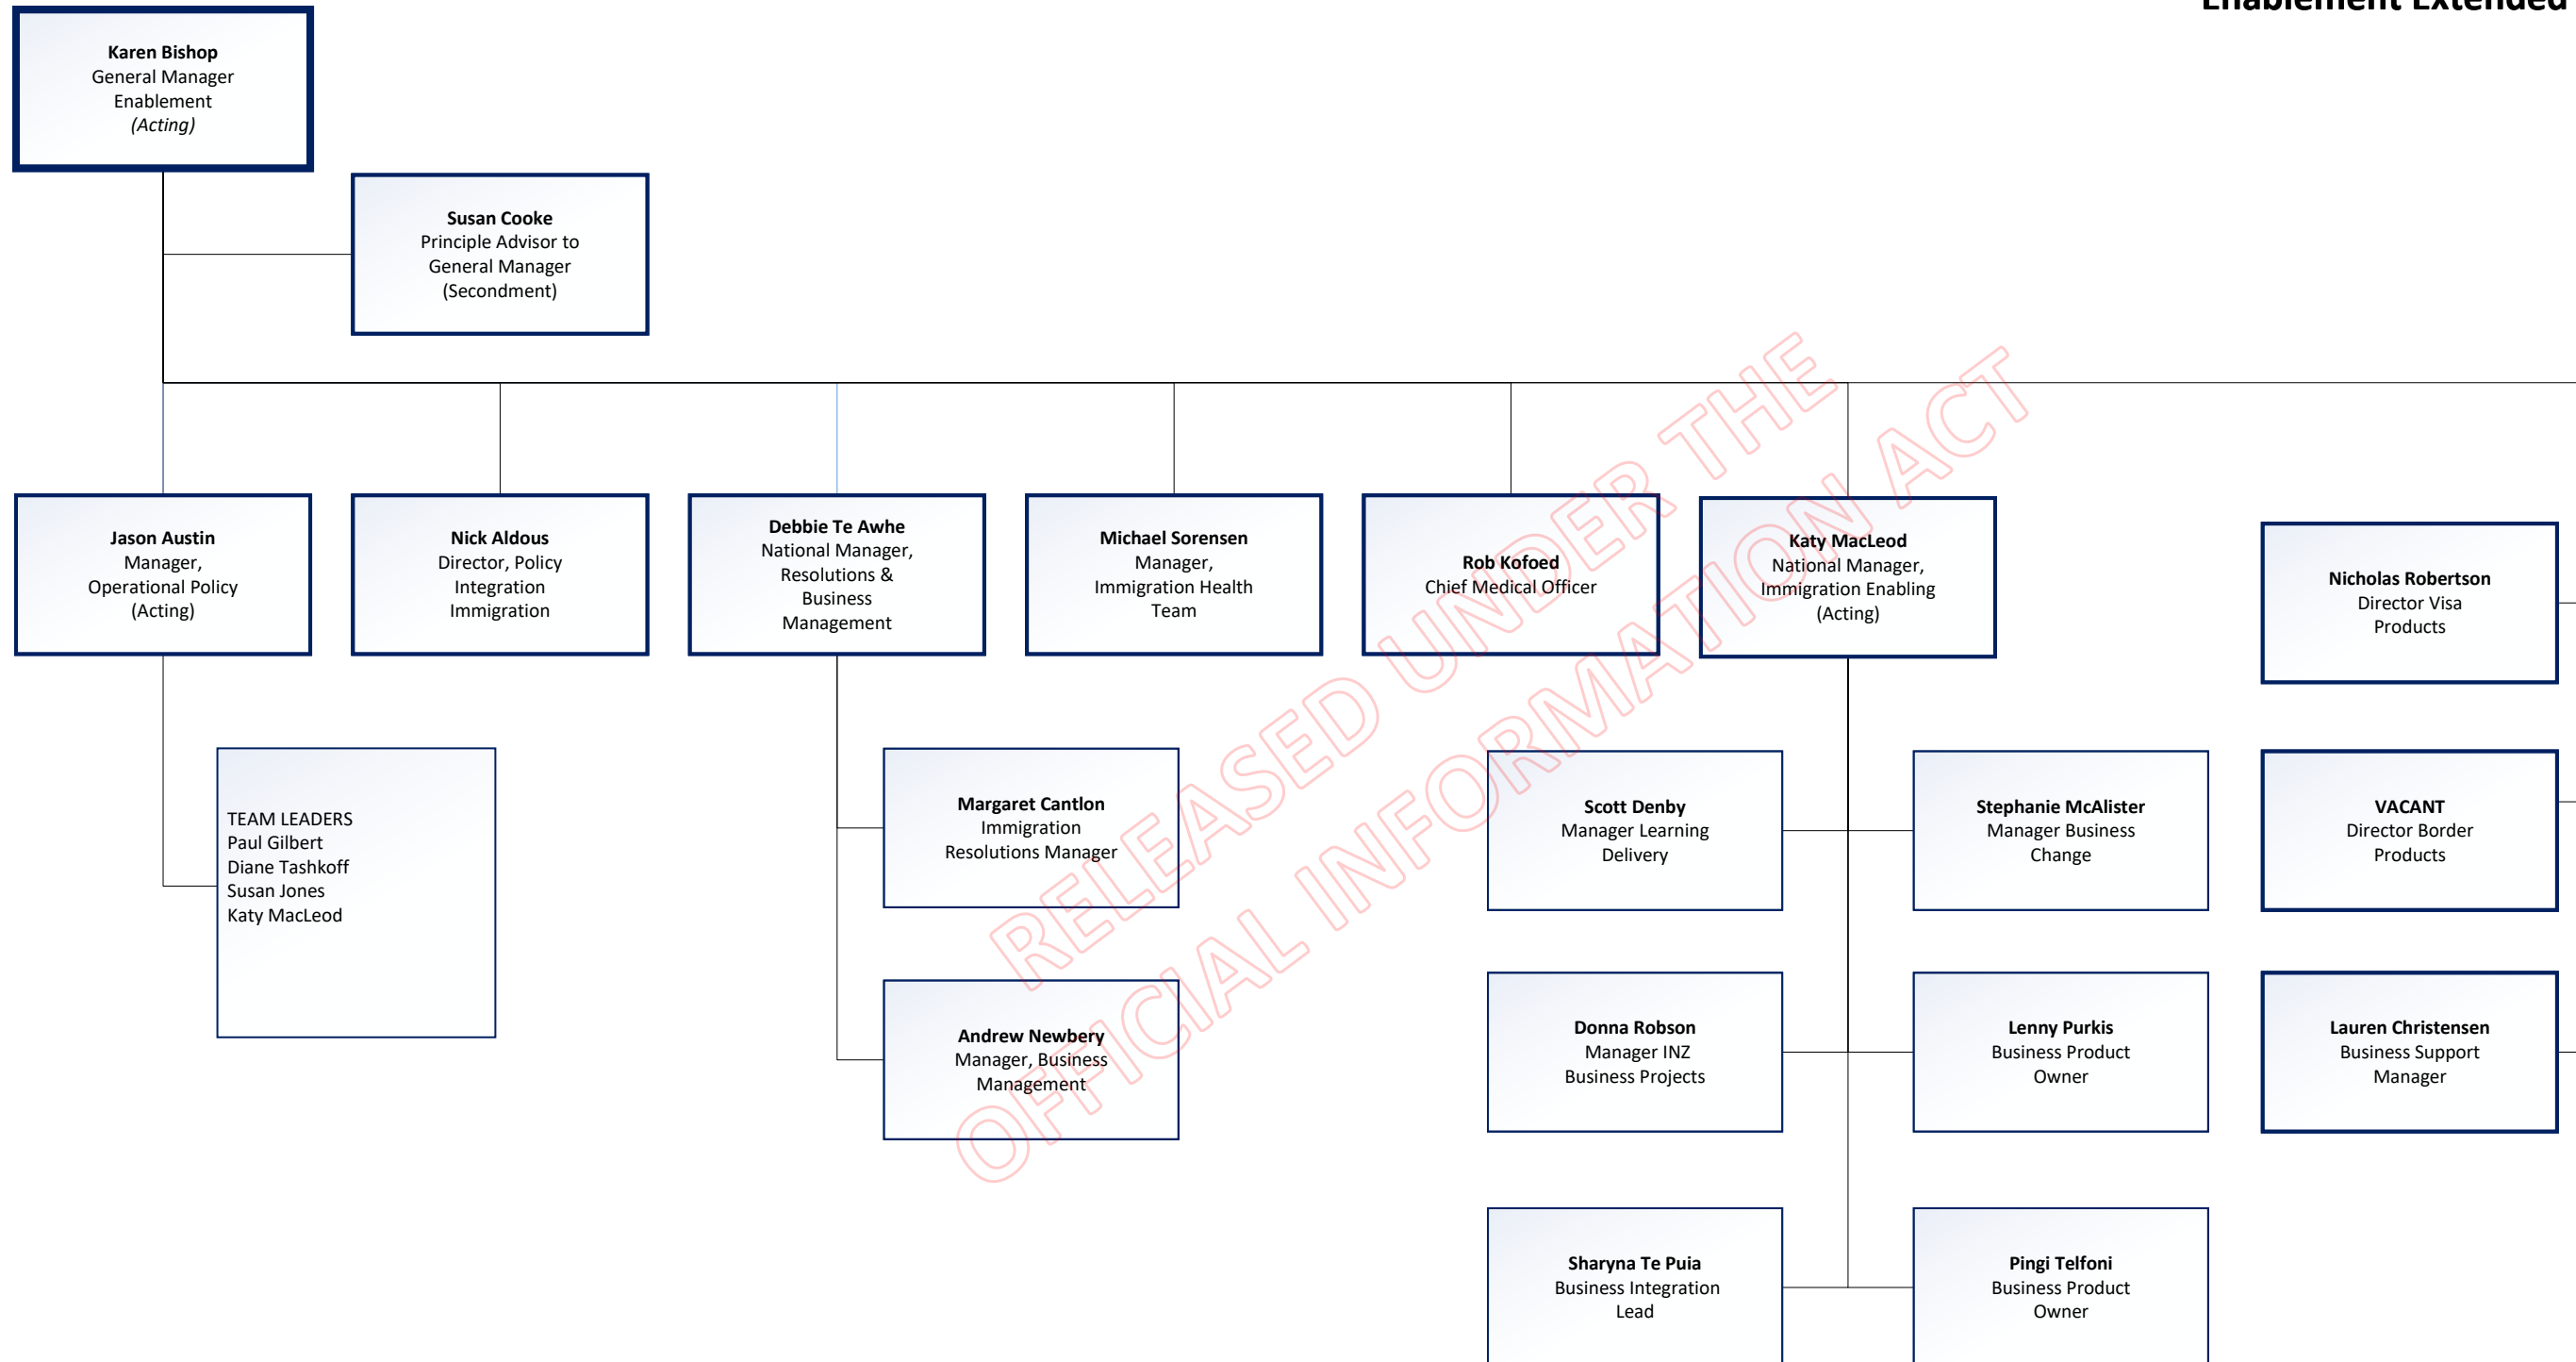

Enablement Extended Leadership Team

March 2023