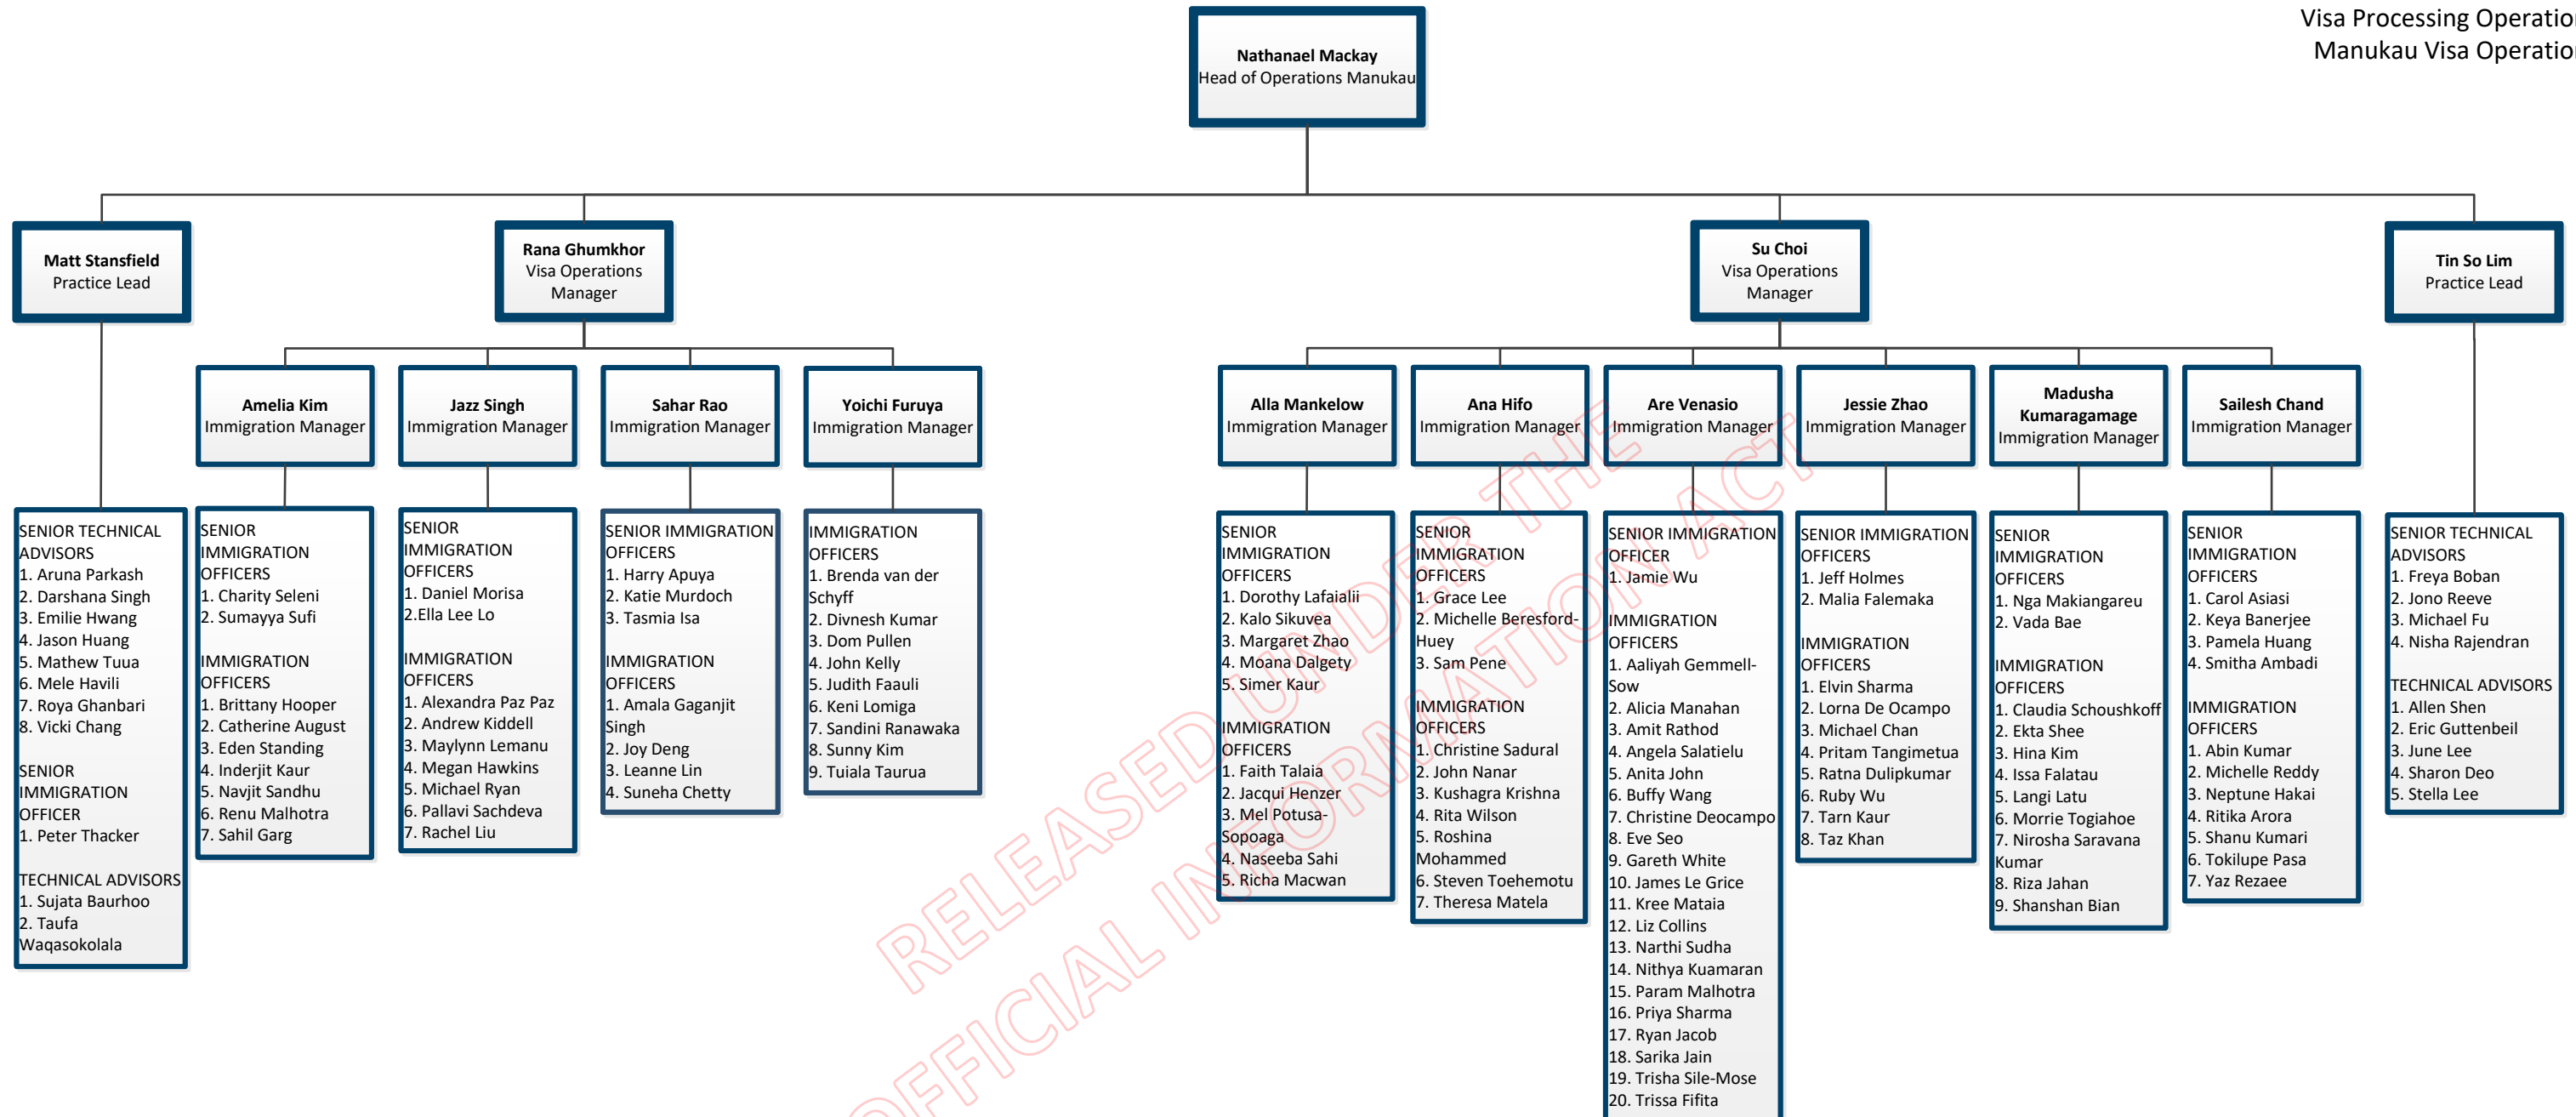

RELEASED IN ORIGINAL FORM