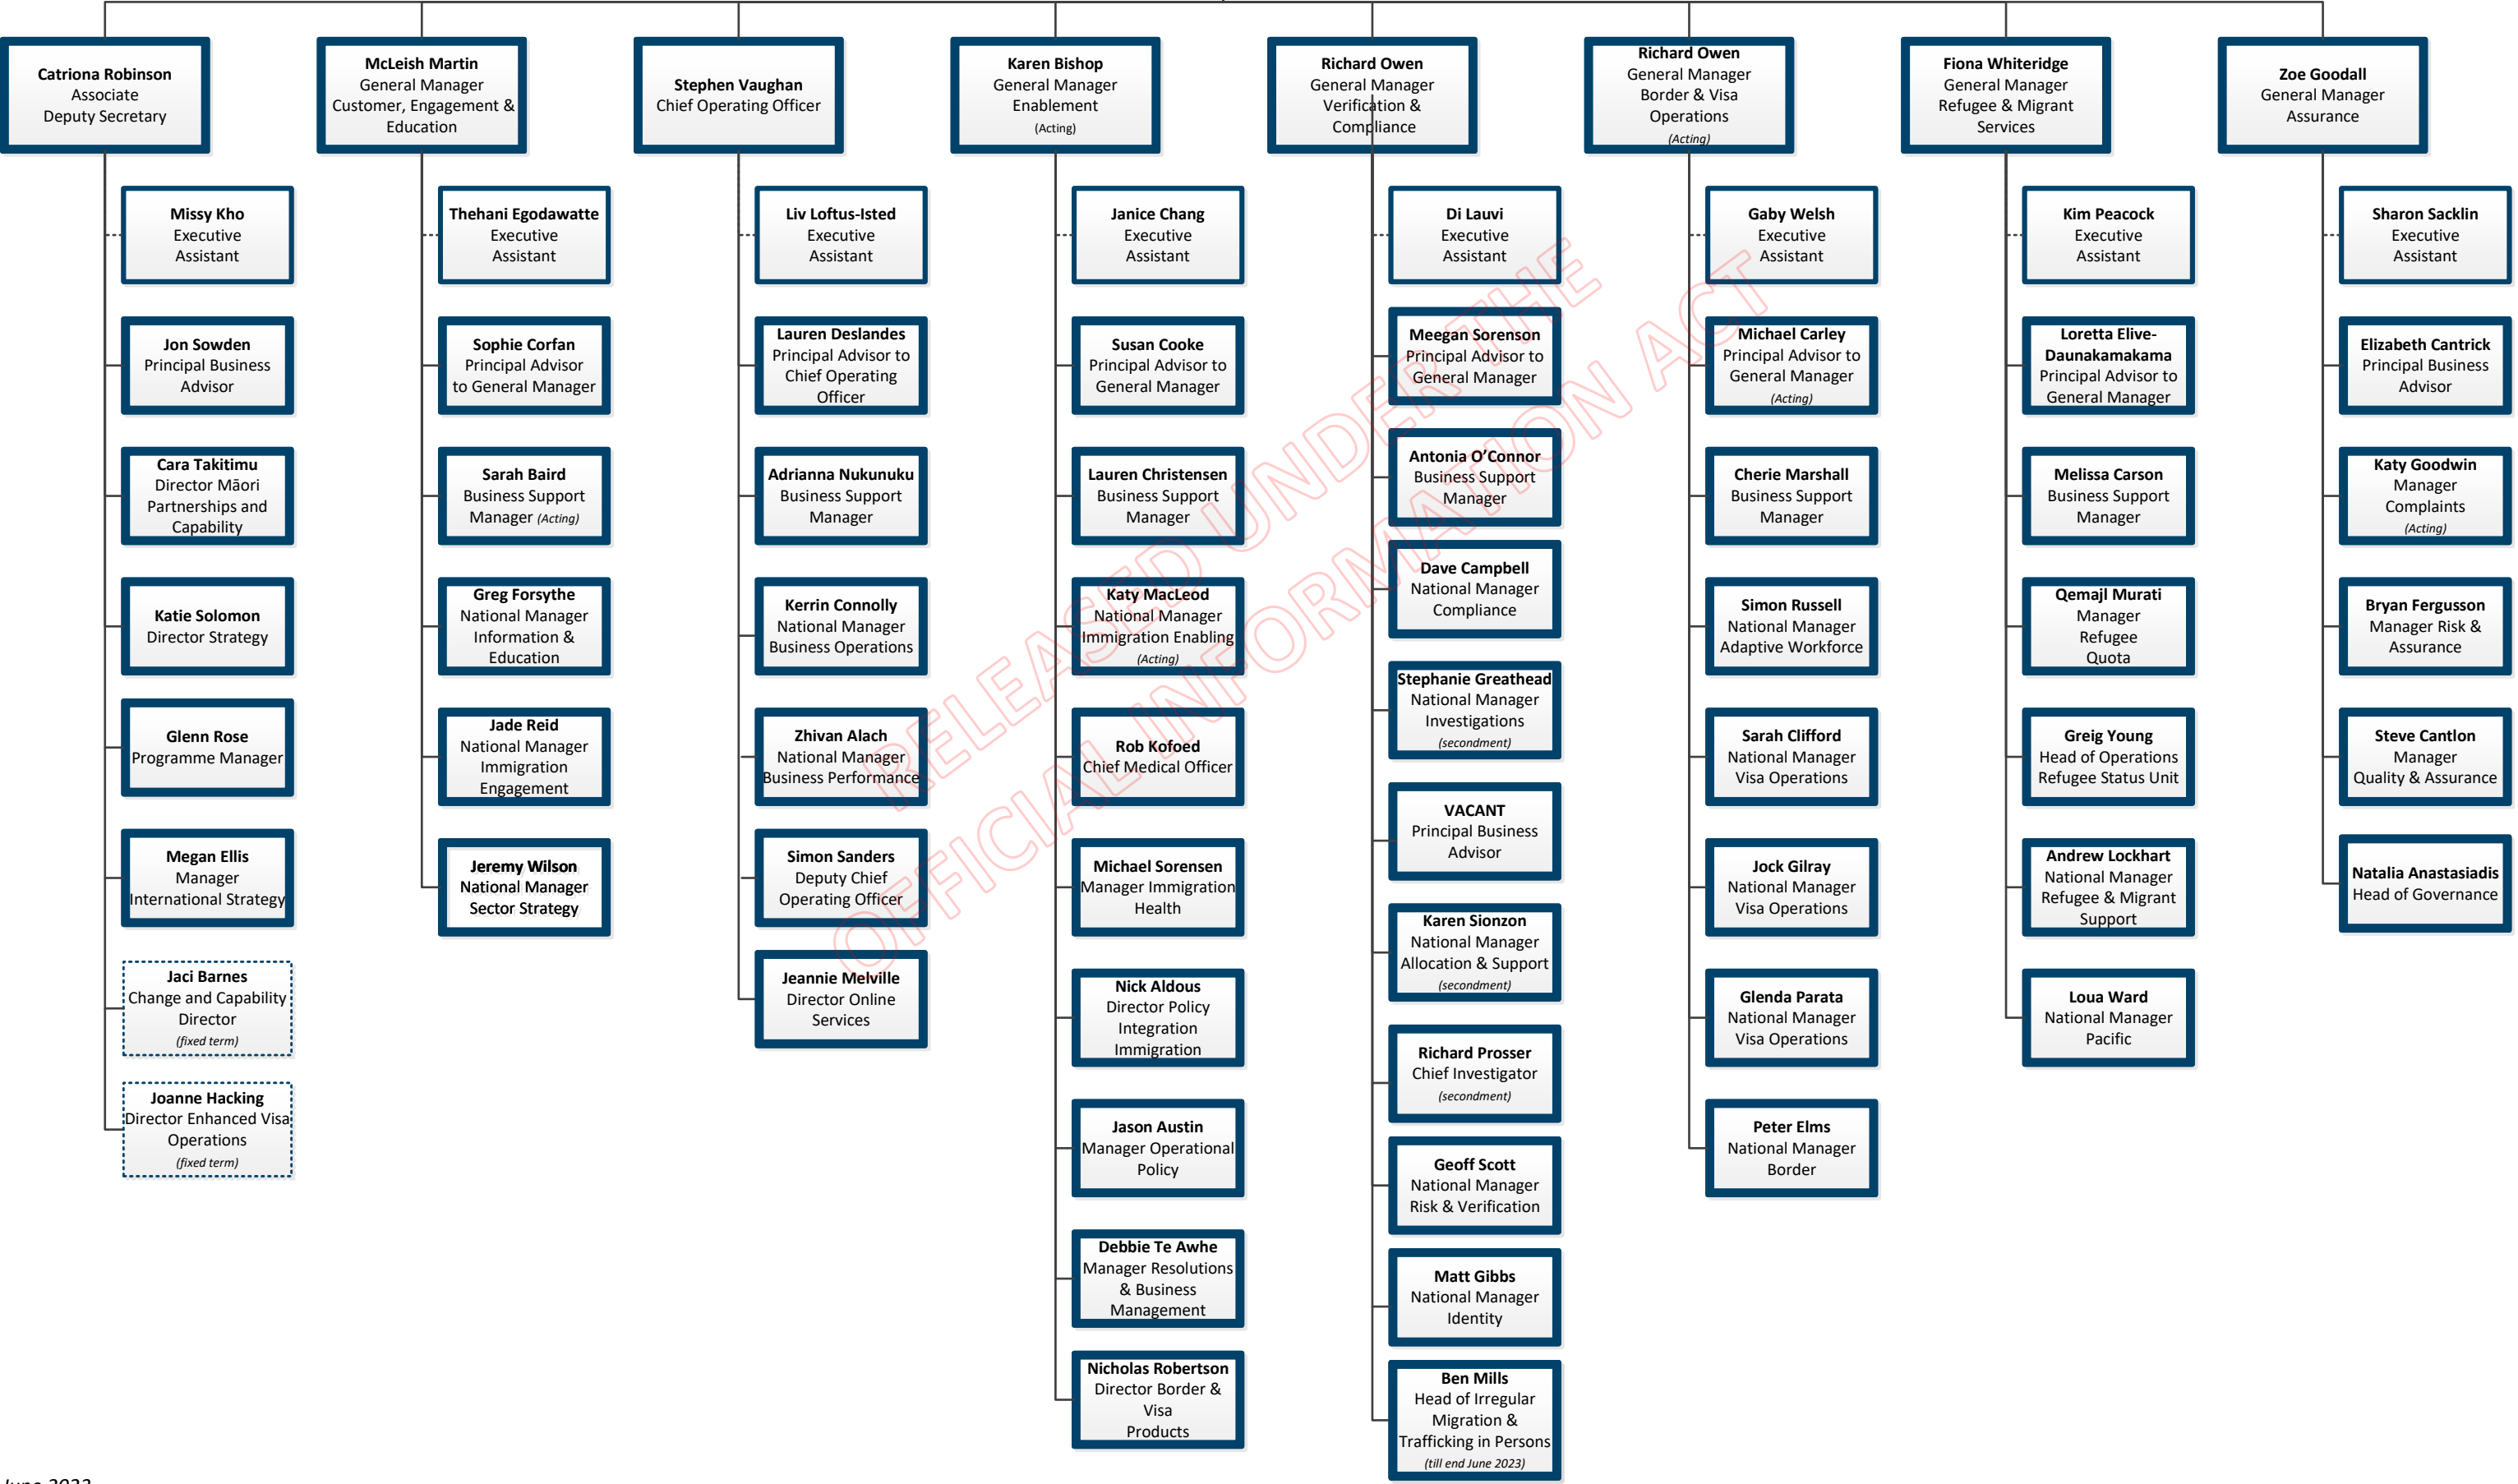

Alison McDonald
Deputy Secretary
Immigration New Zealand

RELEASED UNDER THE
OFFICIAL INFORMATION ACT

Operations, Tasking and Improvement Leadership

Stephen Vaughan
Chief Operating Officer

Zhivan Alach
National Manager
Business Performance
(Tauranga)