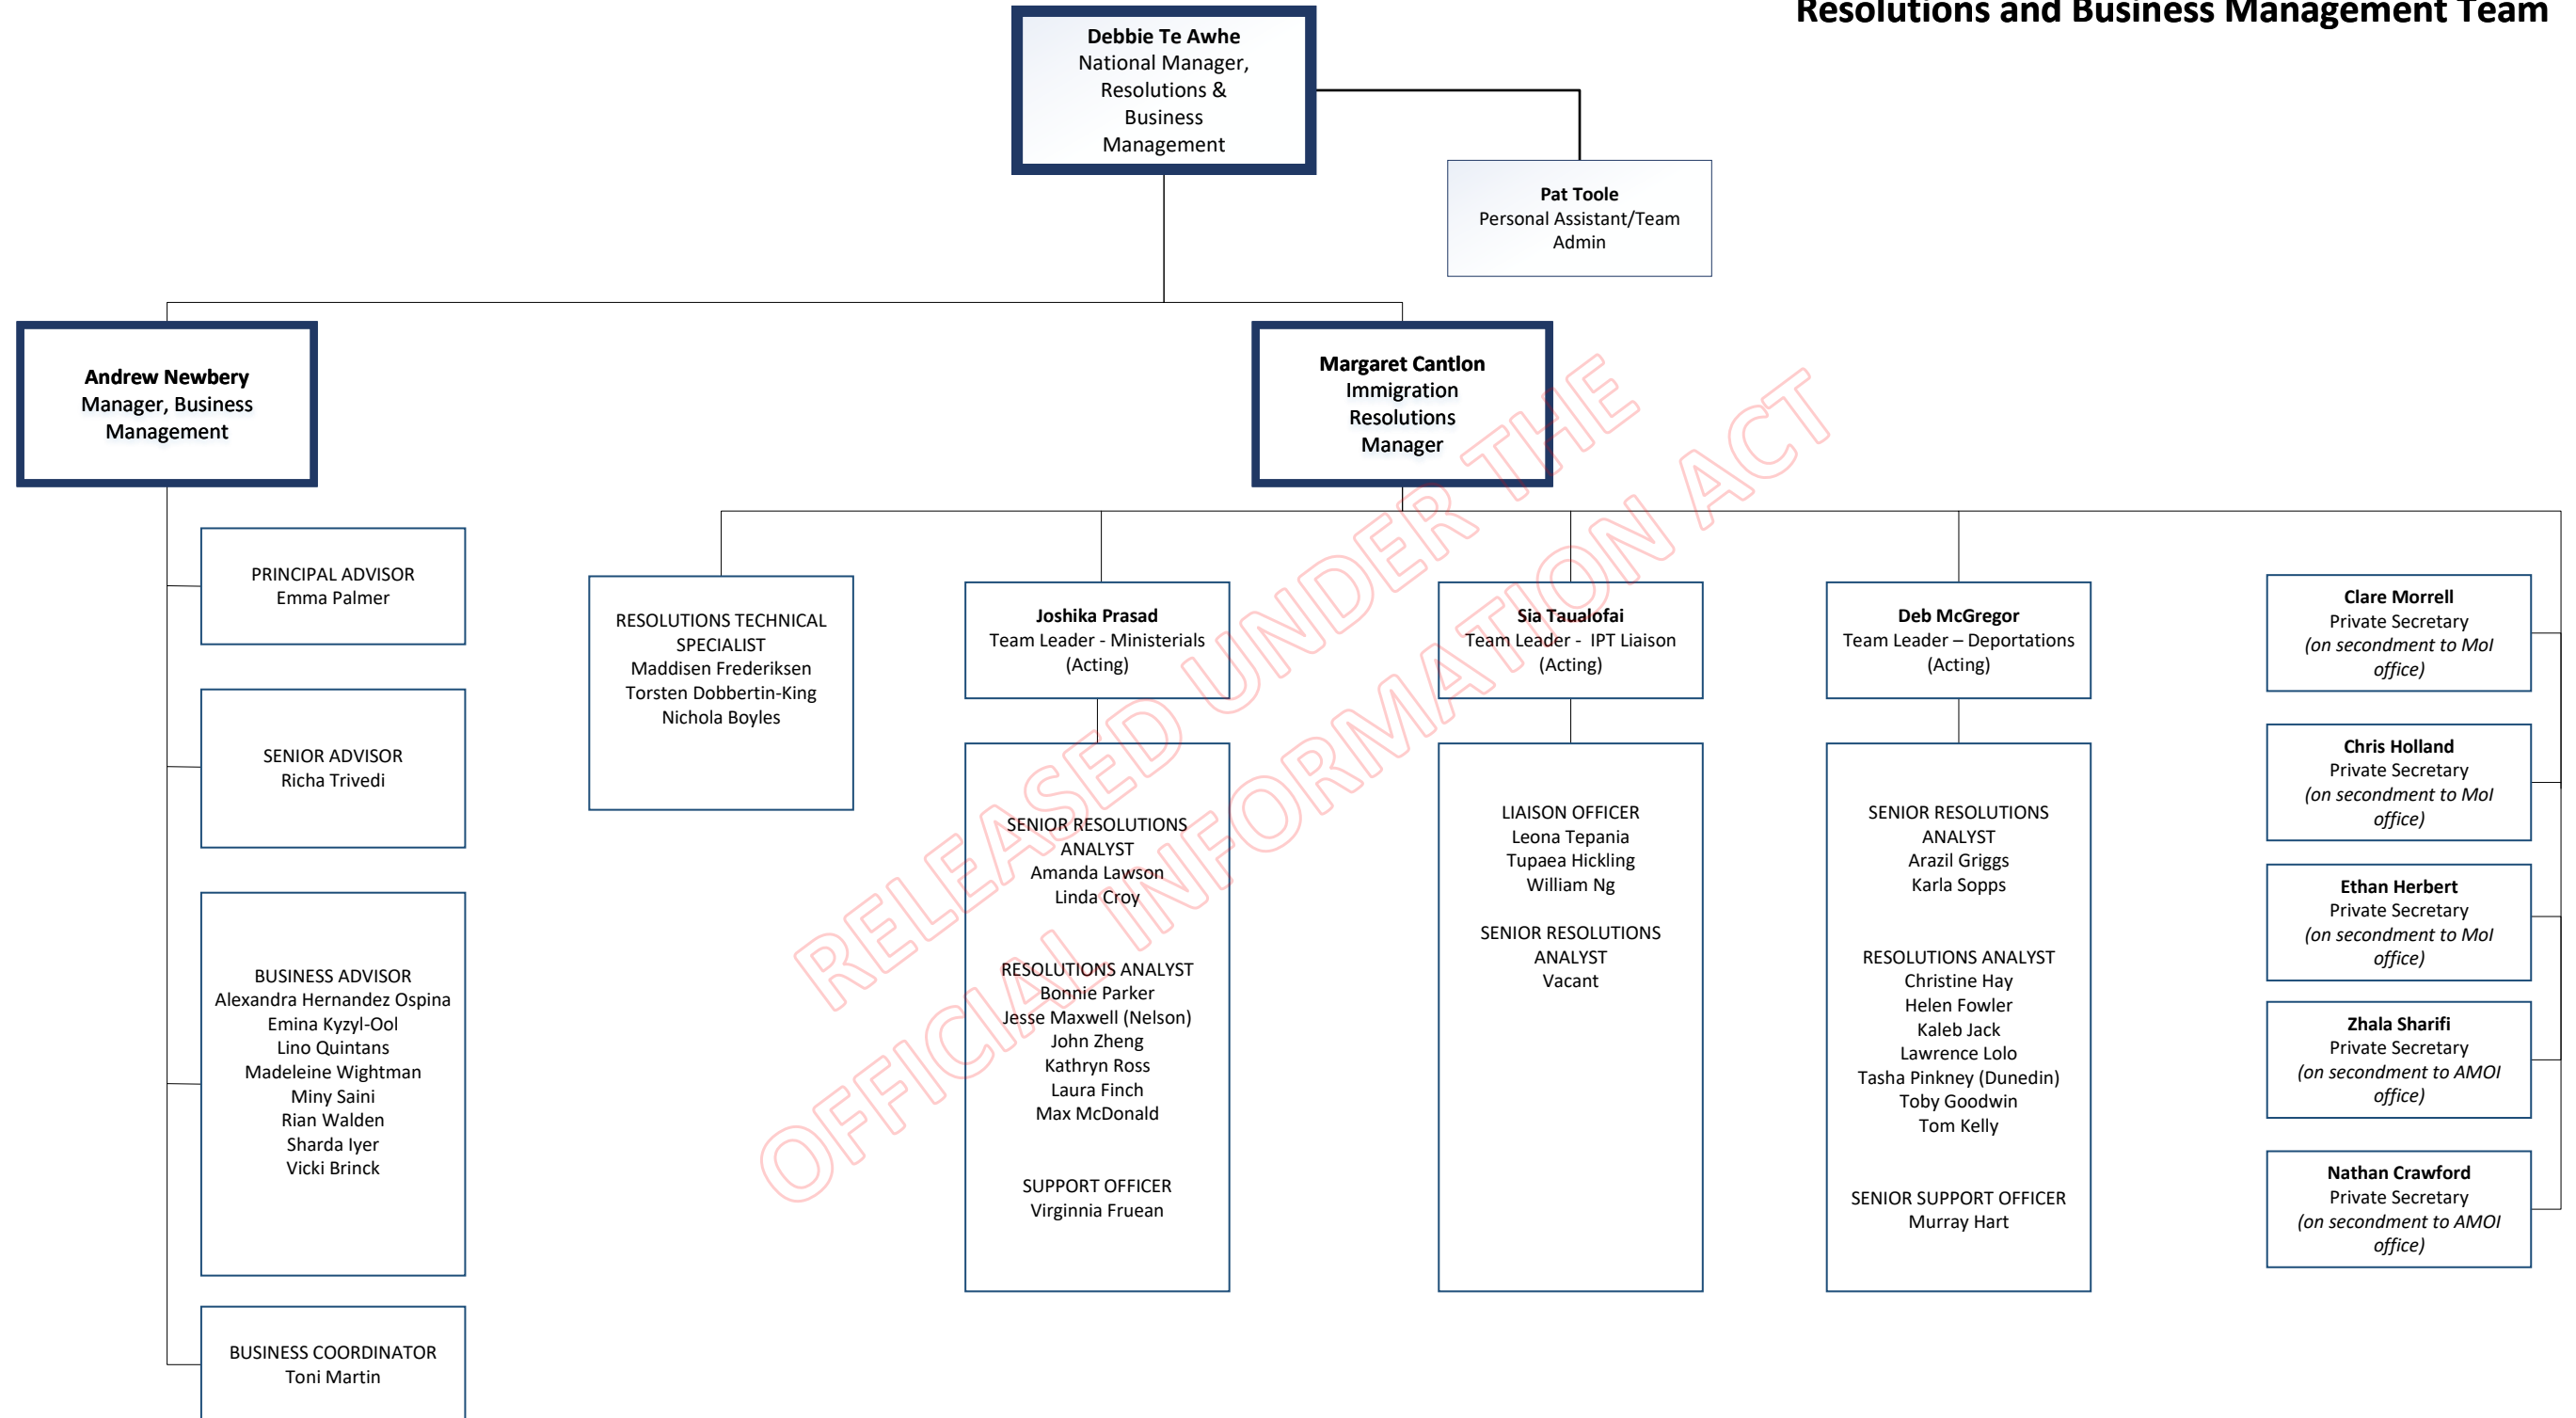

Resolutions and Business Management Team

Operational Policy Team

Immigration Health Team

Michael Sorensen
Manager
Immigration
Health

SENIOR BUSINESS ANALYST
Nicola Scotland
Tom Buchan
VACANT

BUSINESS ANALYST
Richa Tyagi
Alan Yerkin