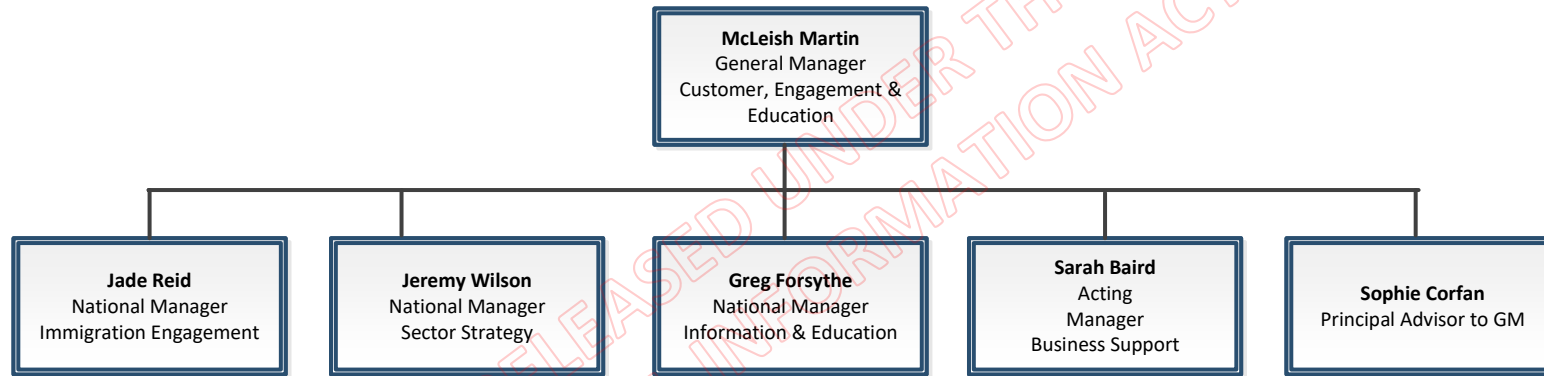

RELEASED UNDER THE
OFFICIAL INFORMATION ACT