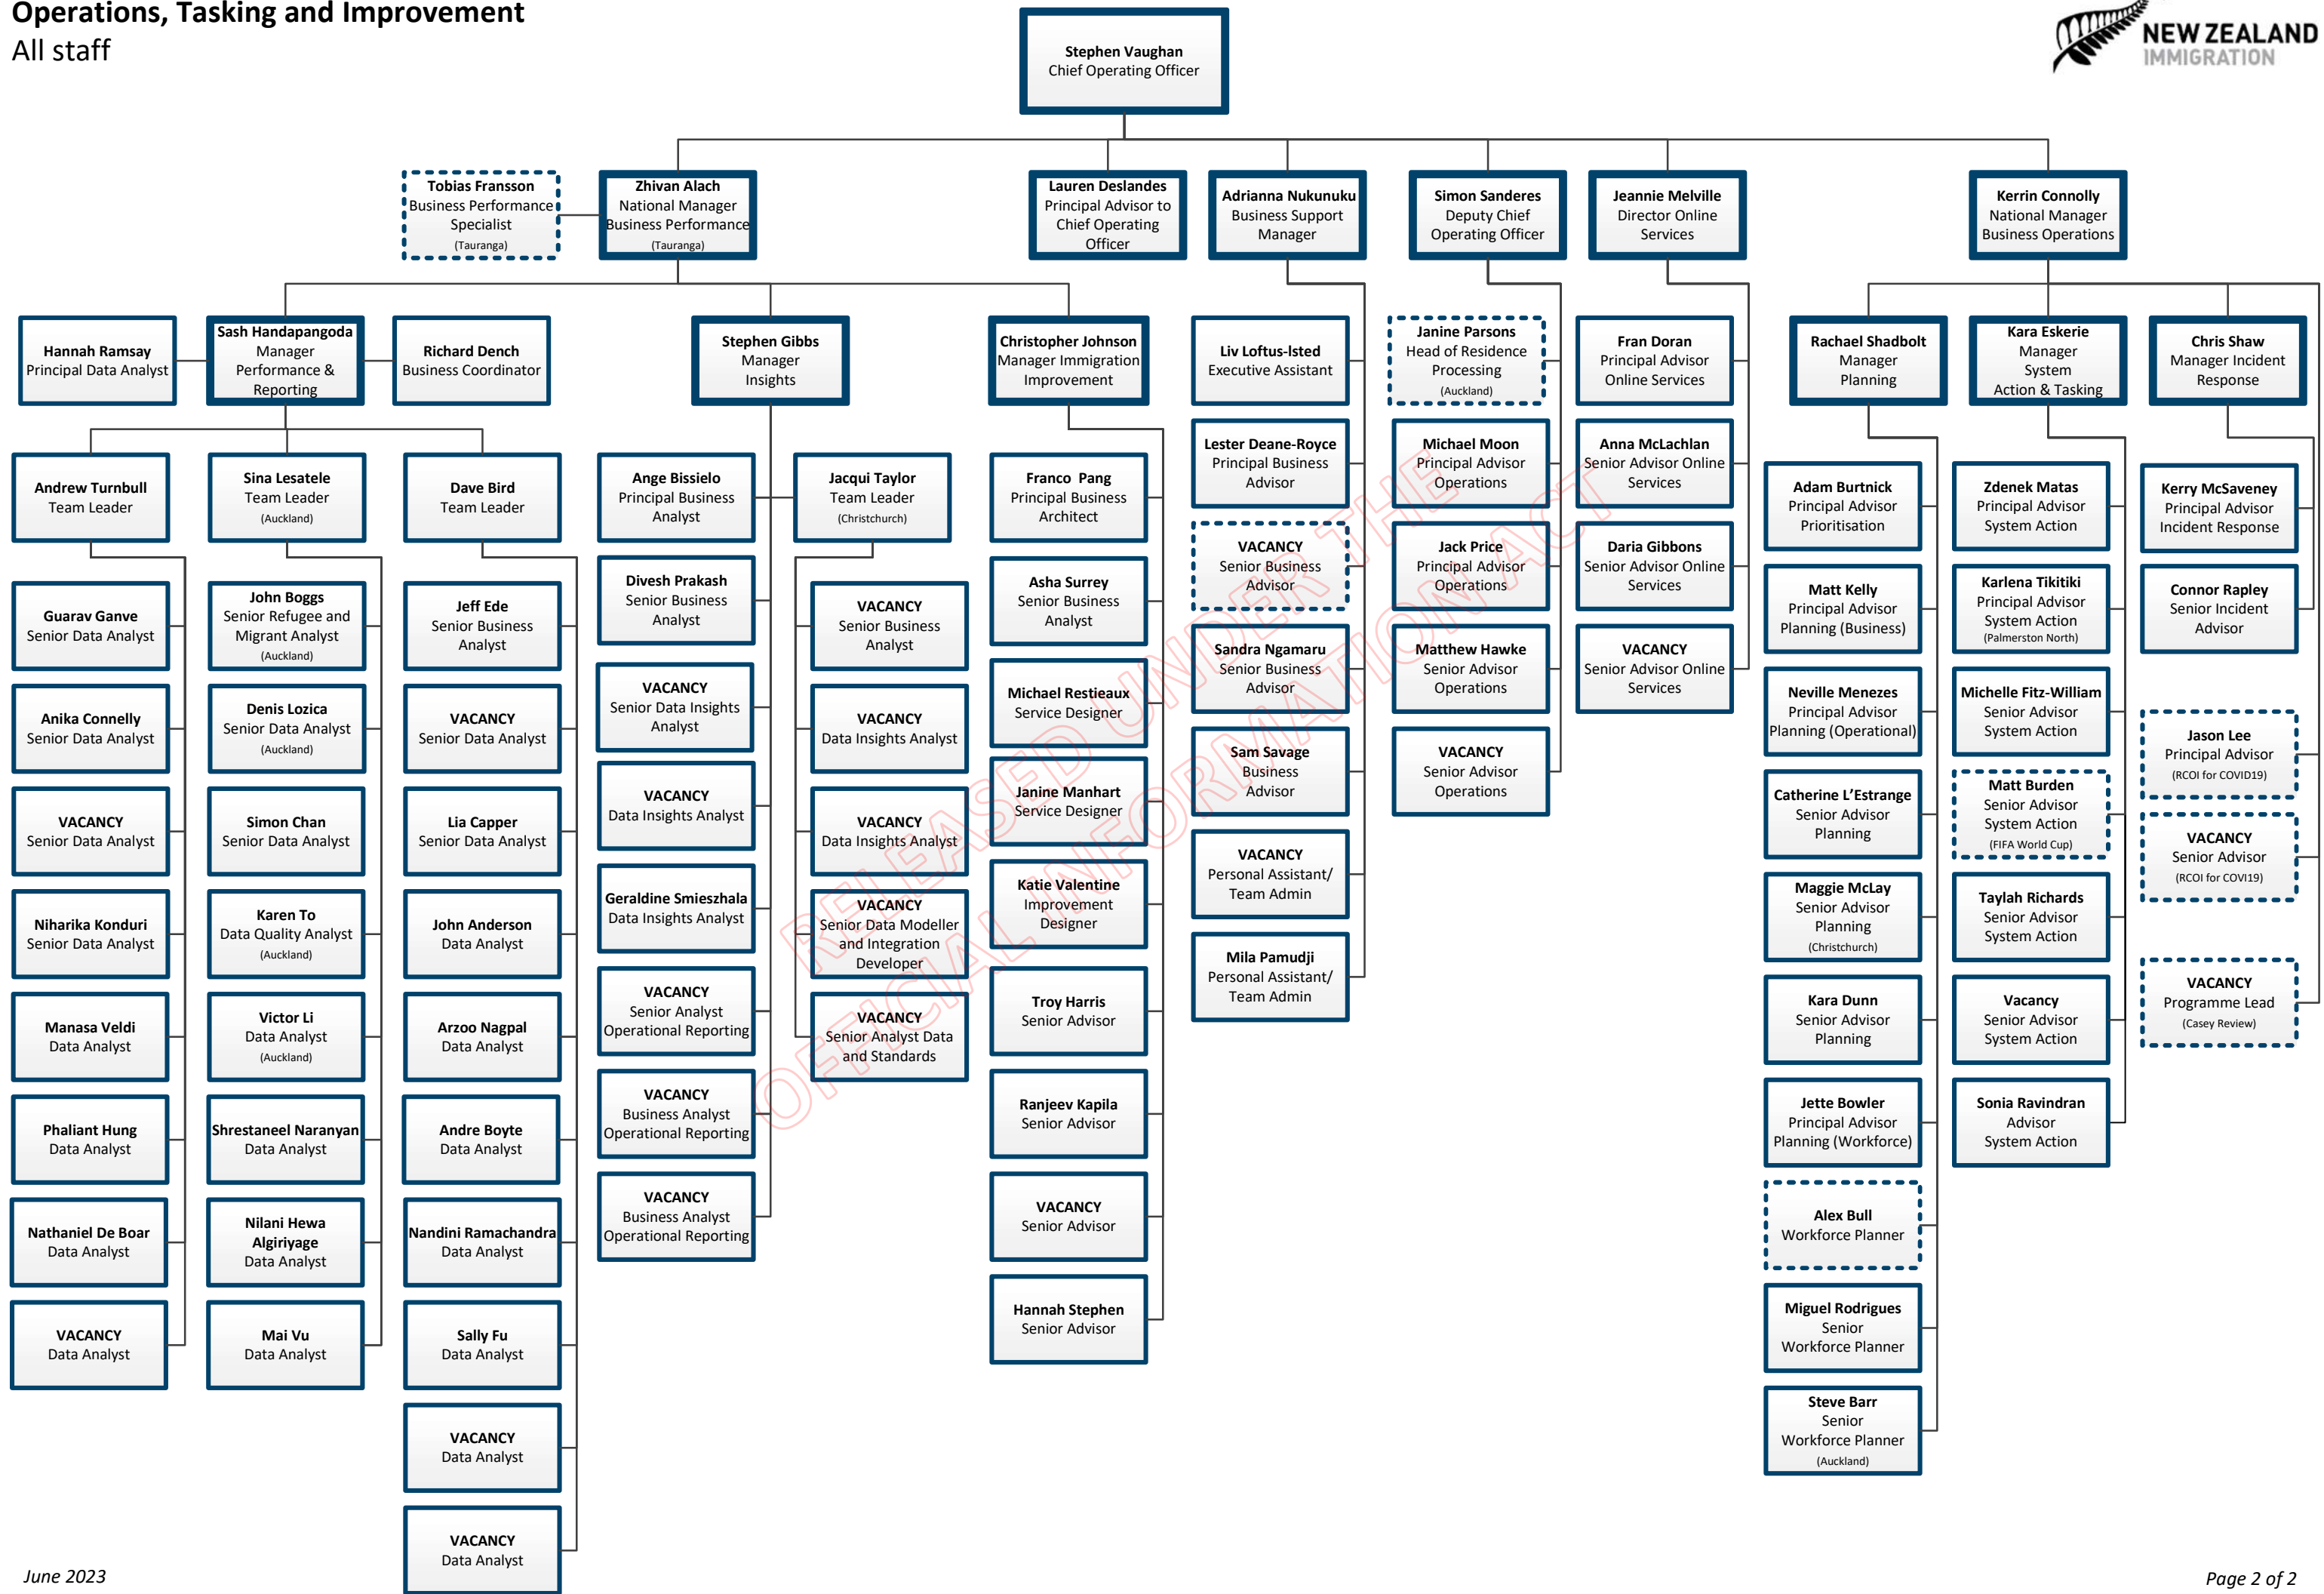

Operations, Tasking and Improvement

All staff