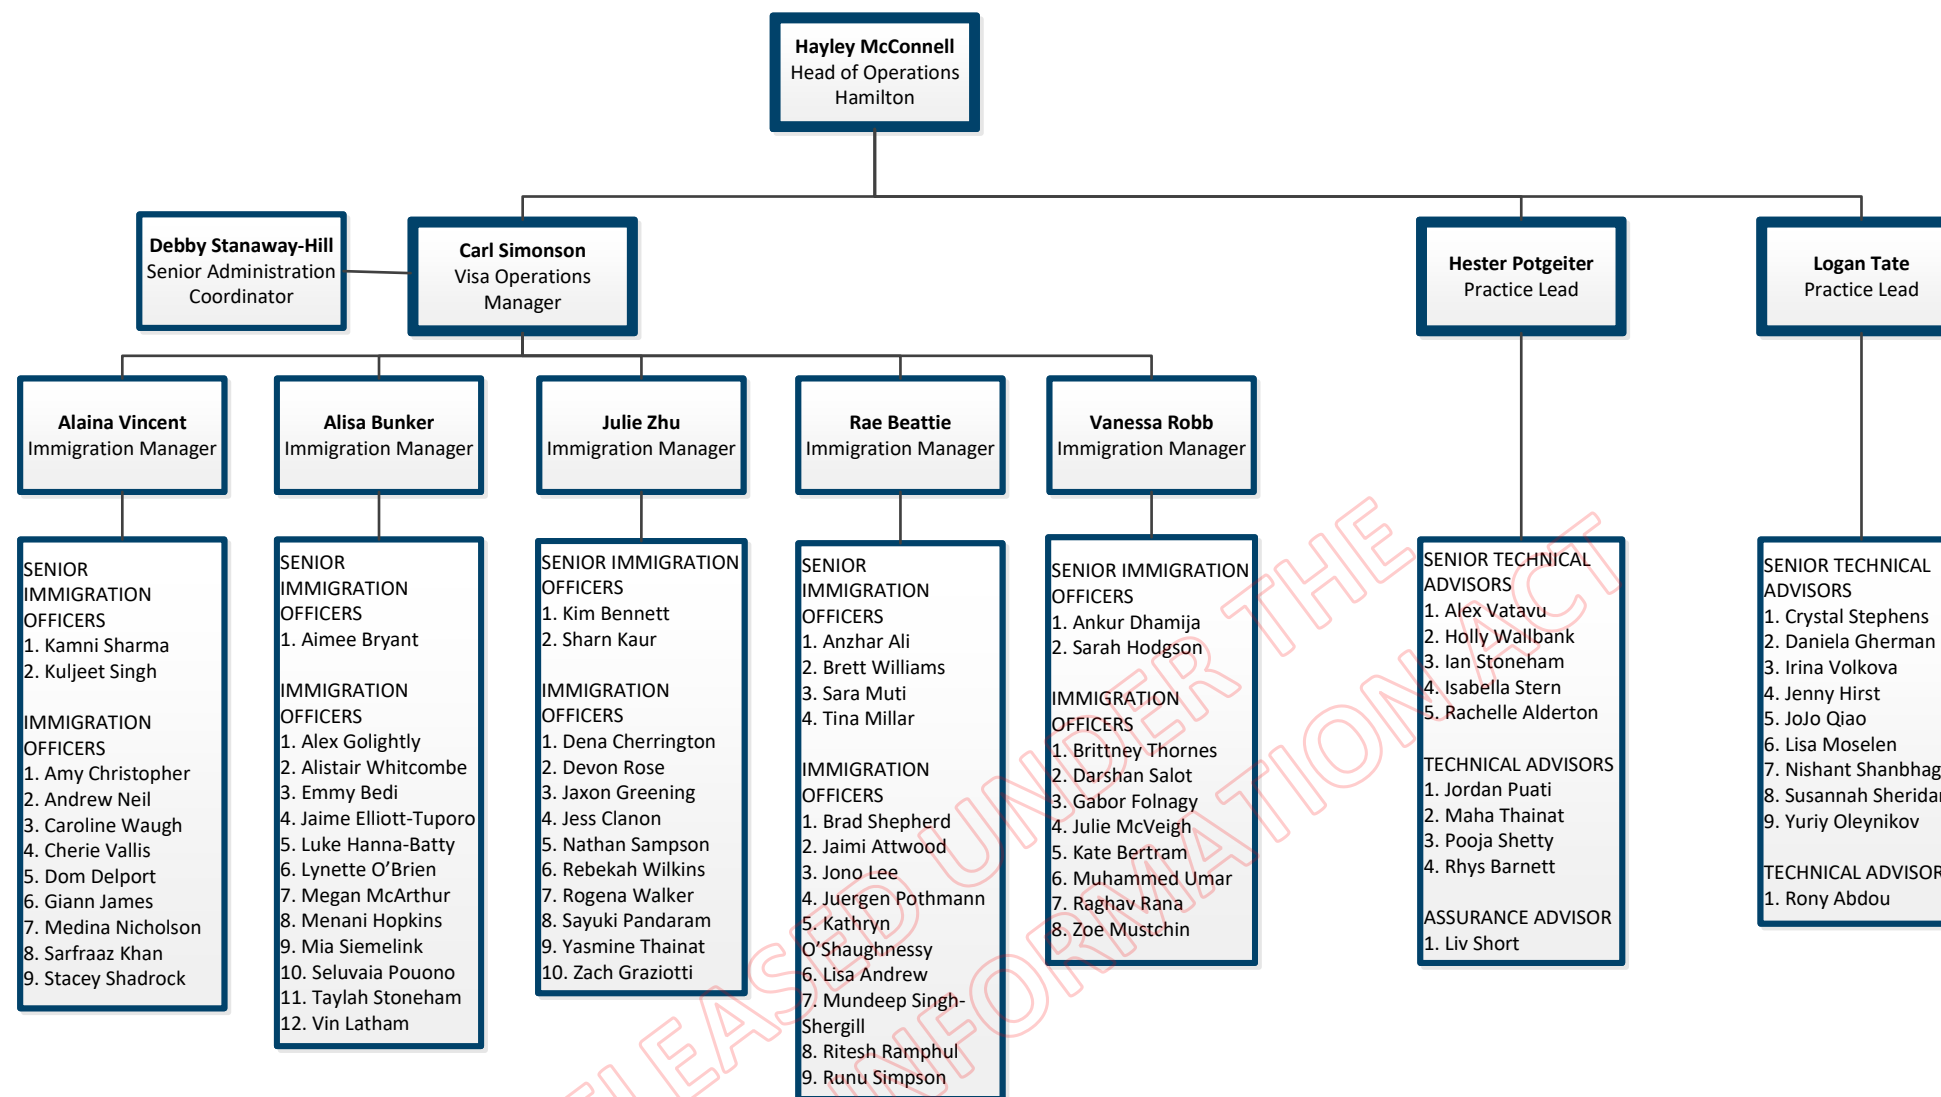

Visa Processing Operations
Hamilton Visa Operations