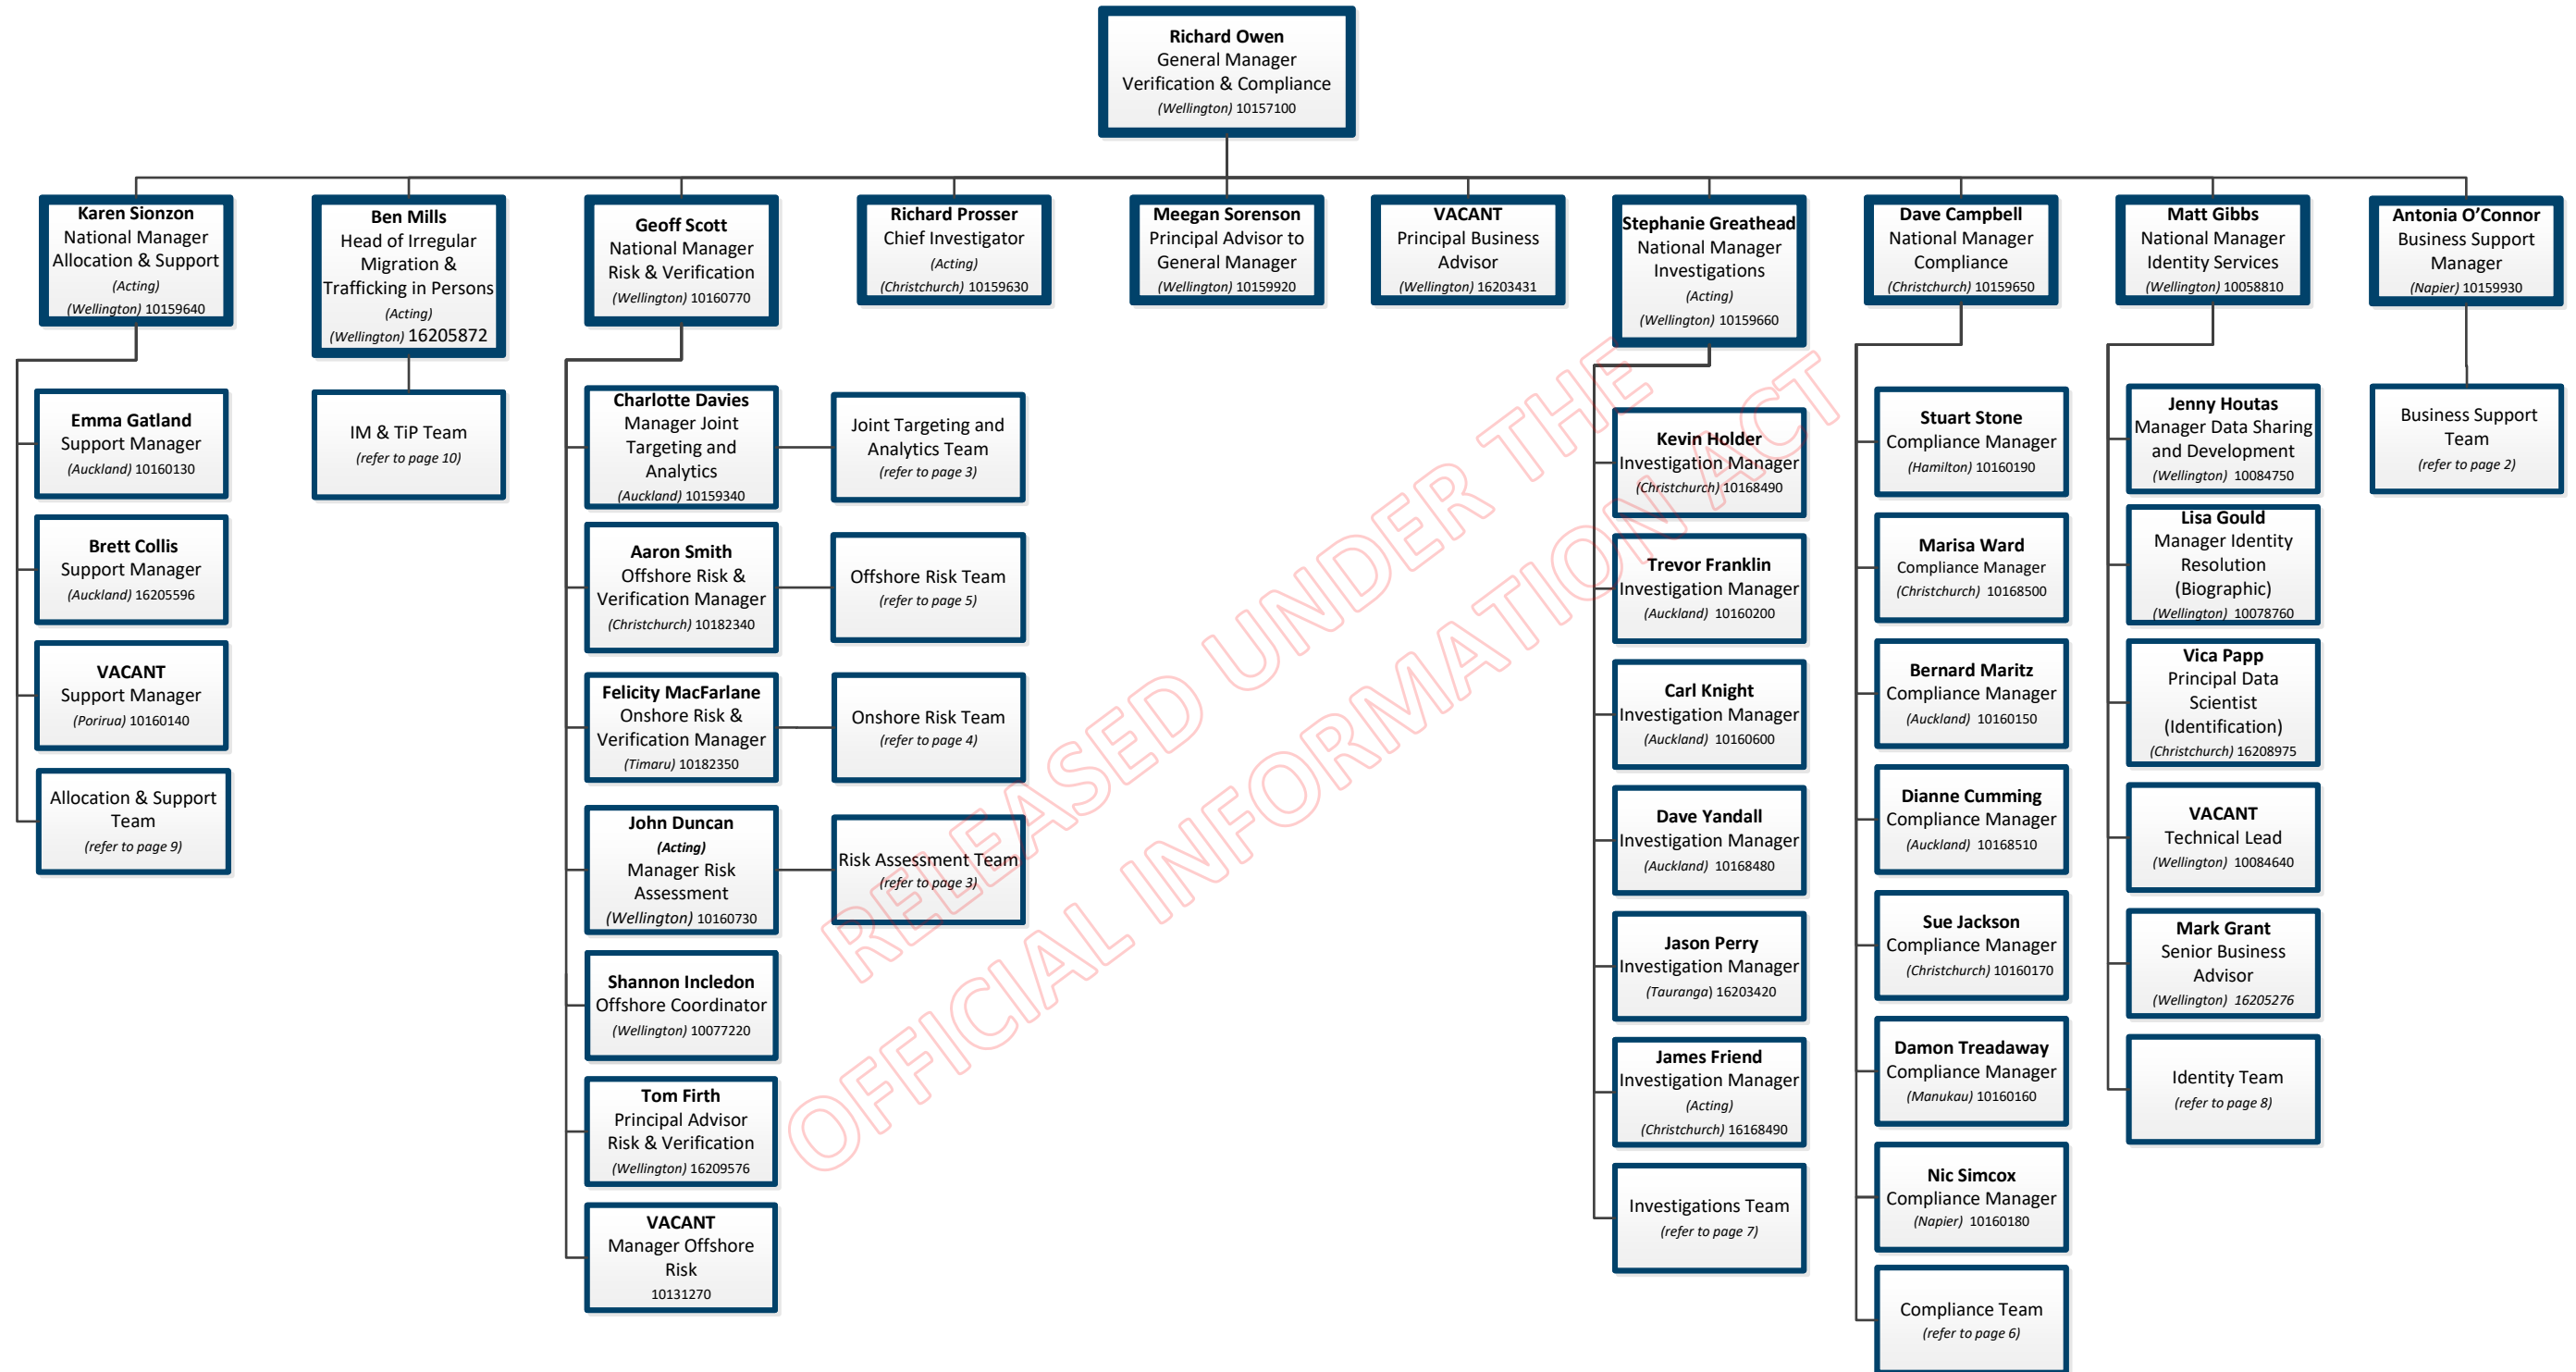

*Incident
Response
Team*

RELEASED UNDER THE OFFICIAL INFORMATION ACT

Operations, Tasking and Improvement

All staff

INZ - Verification and Compliance Organisation Chart

Verification and Compliance Leadership Team