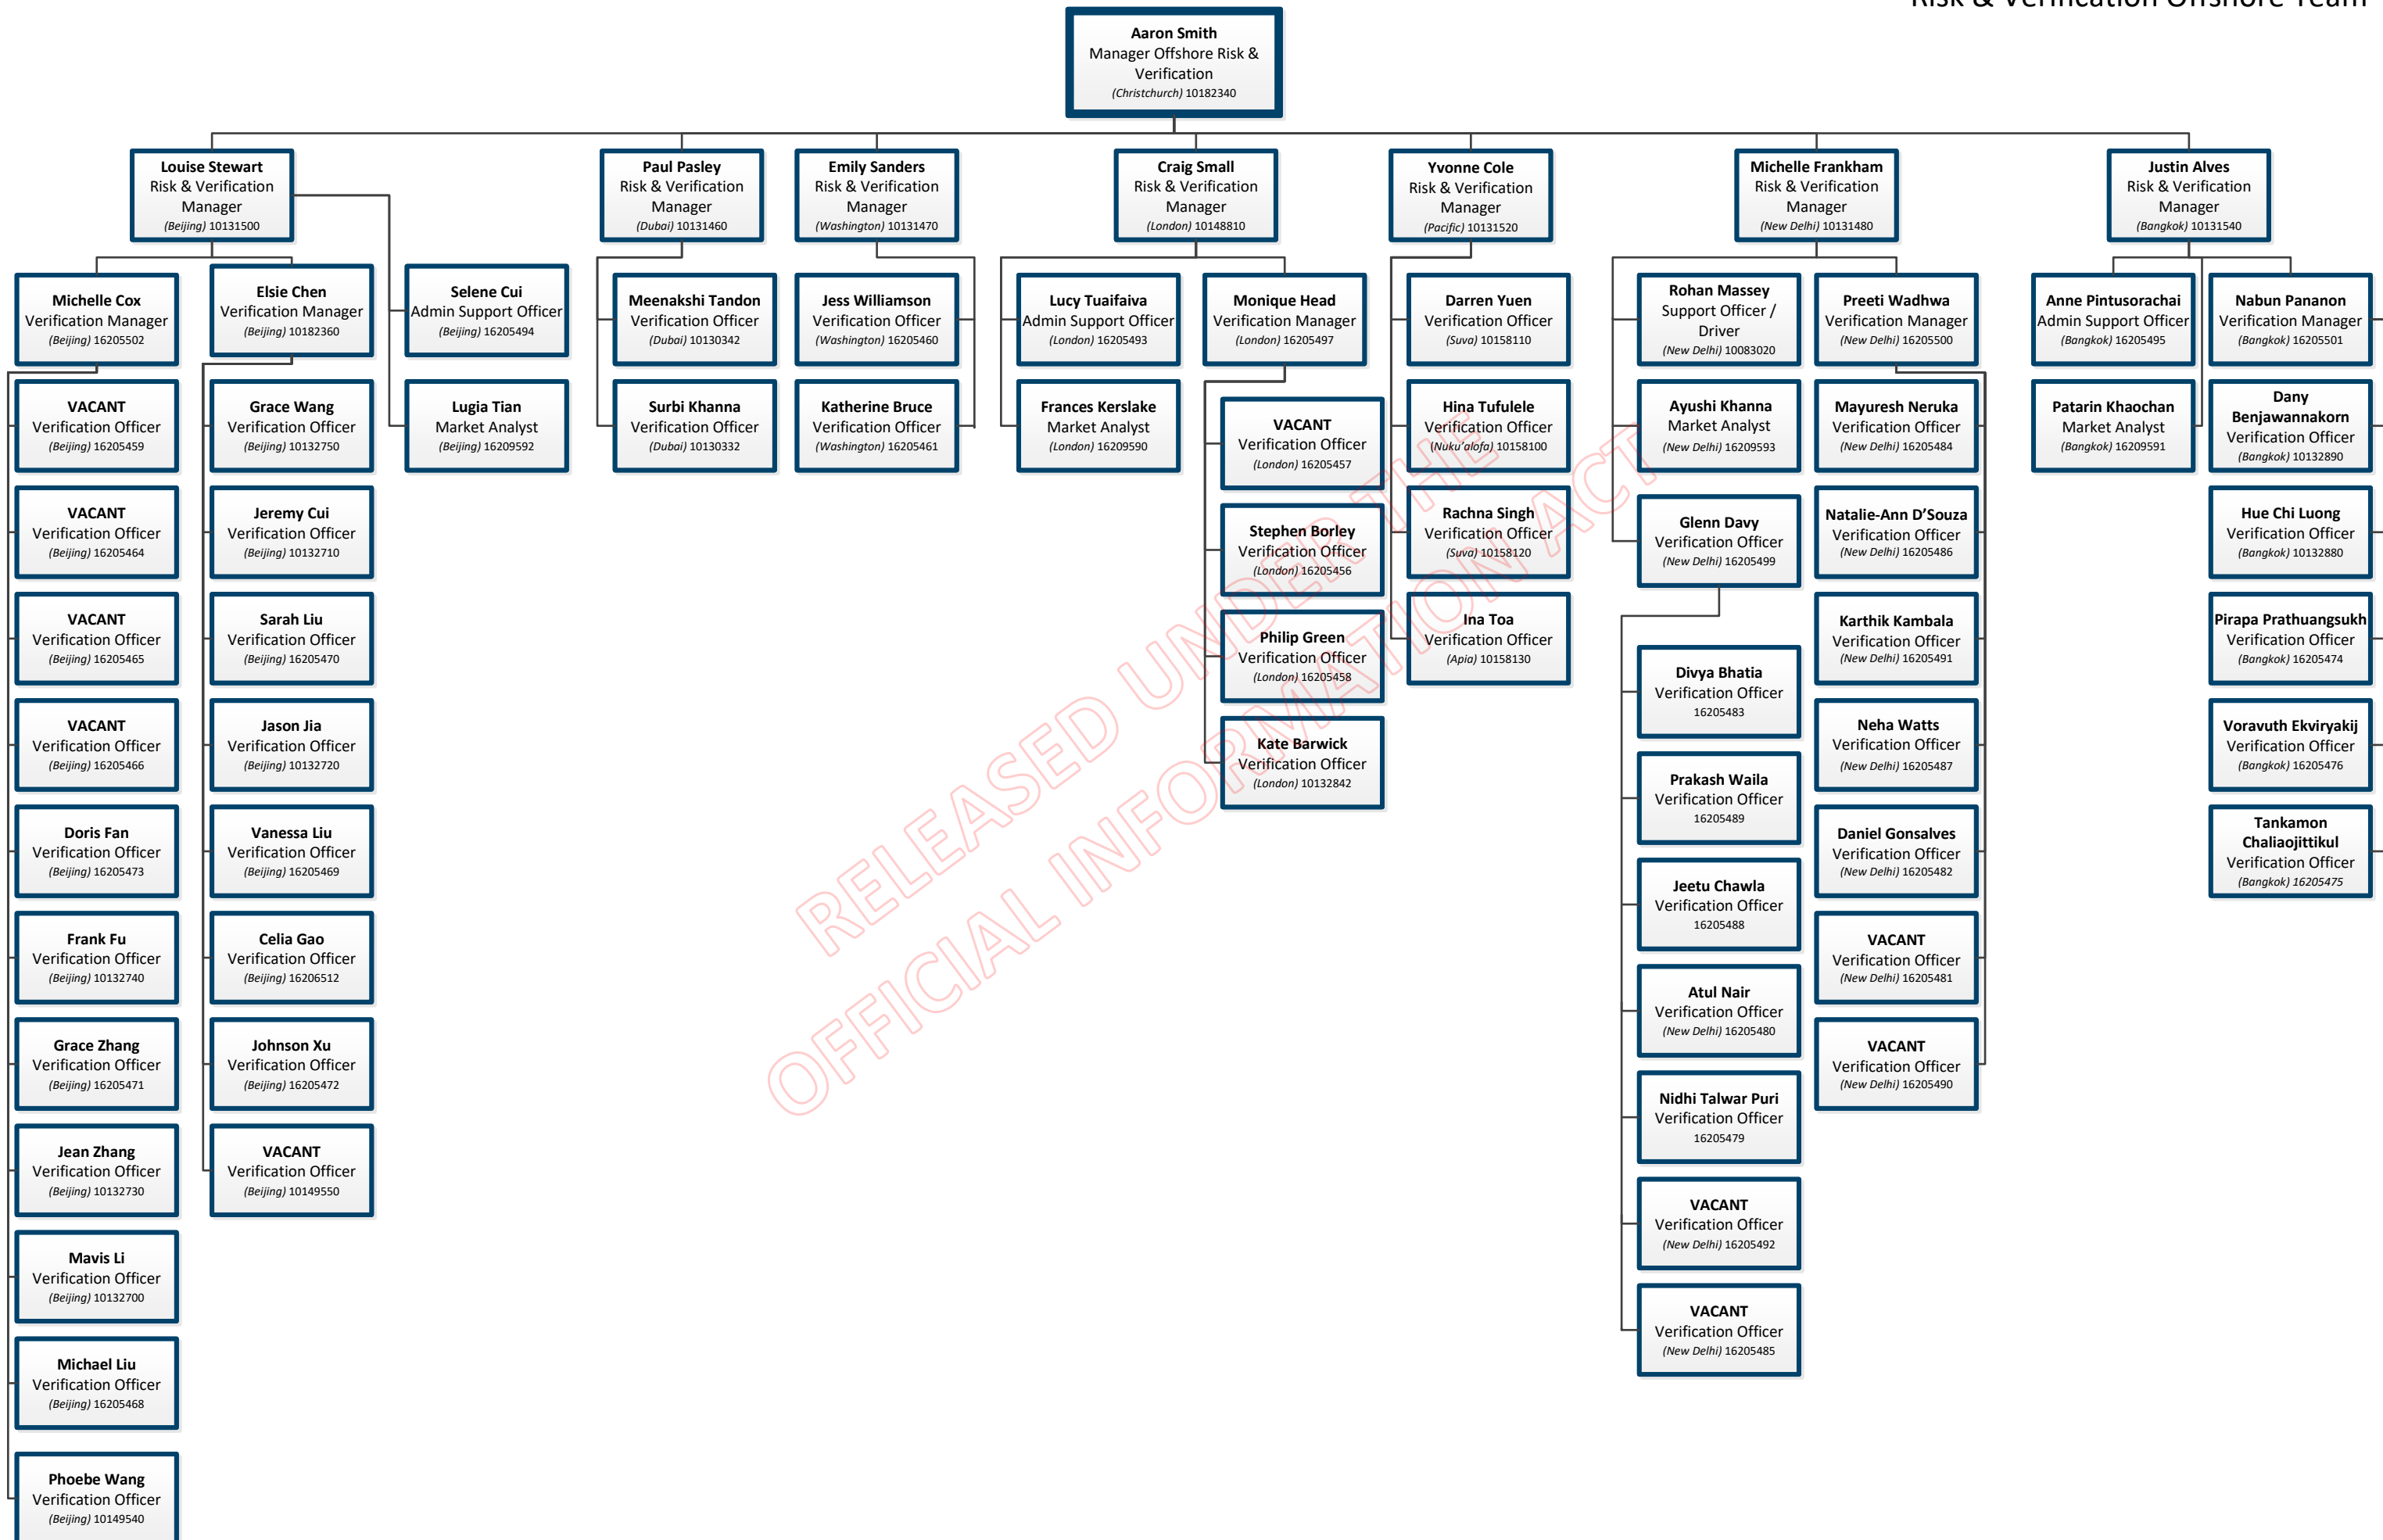

Verification and Compliance Risk & Verification Offshore Team

RELEASED UNDER OFFICIAL INFORMATION ACT