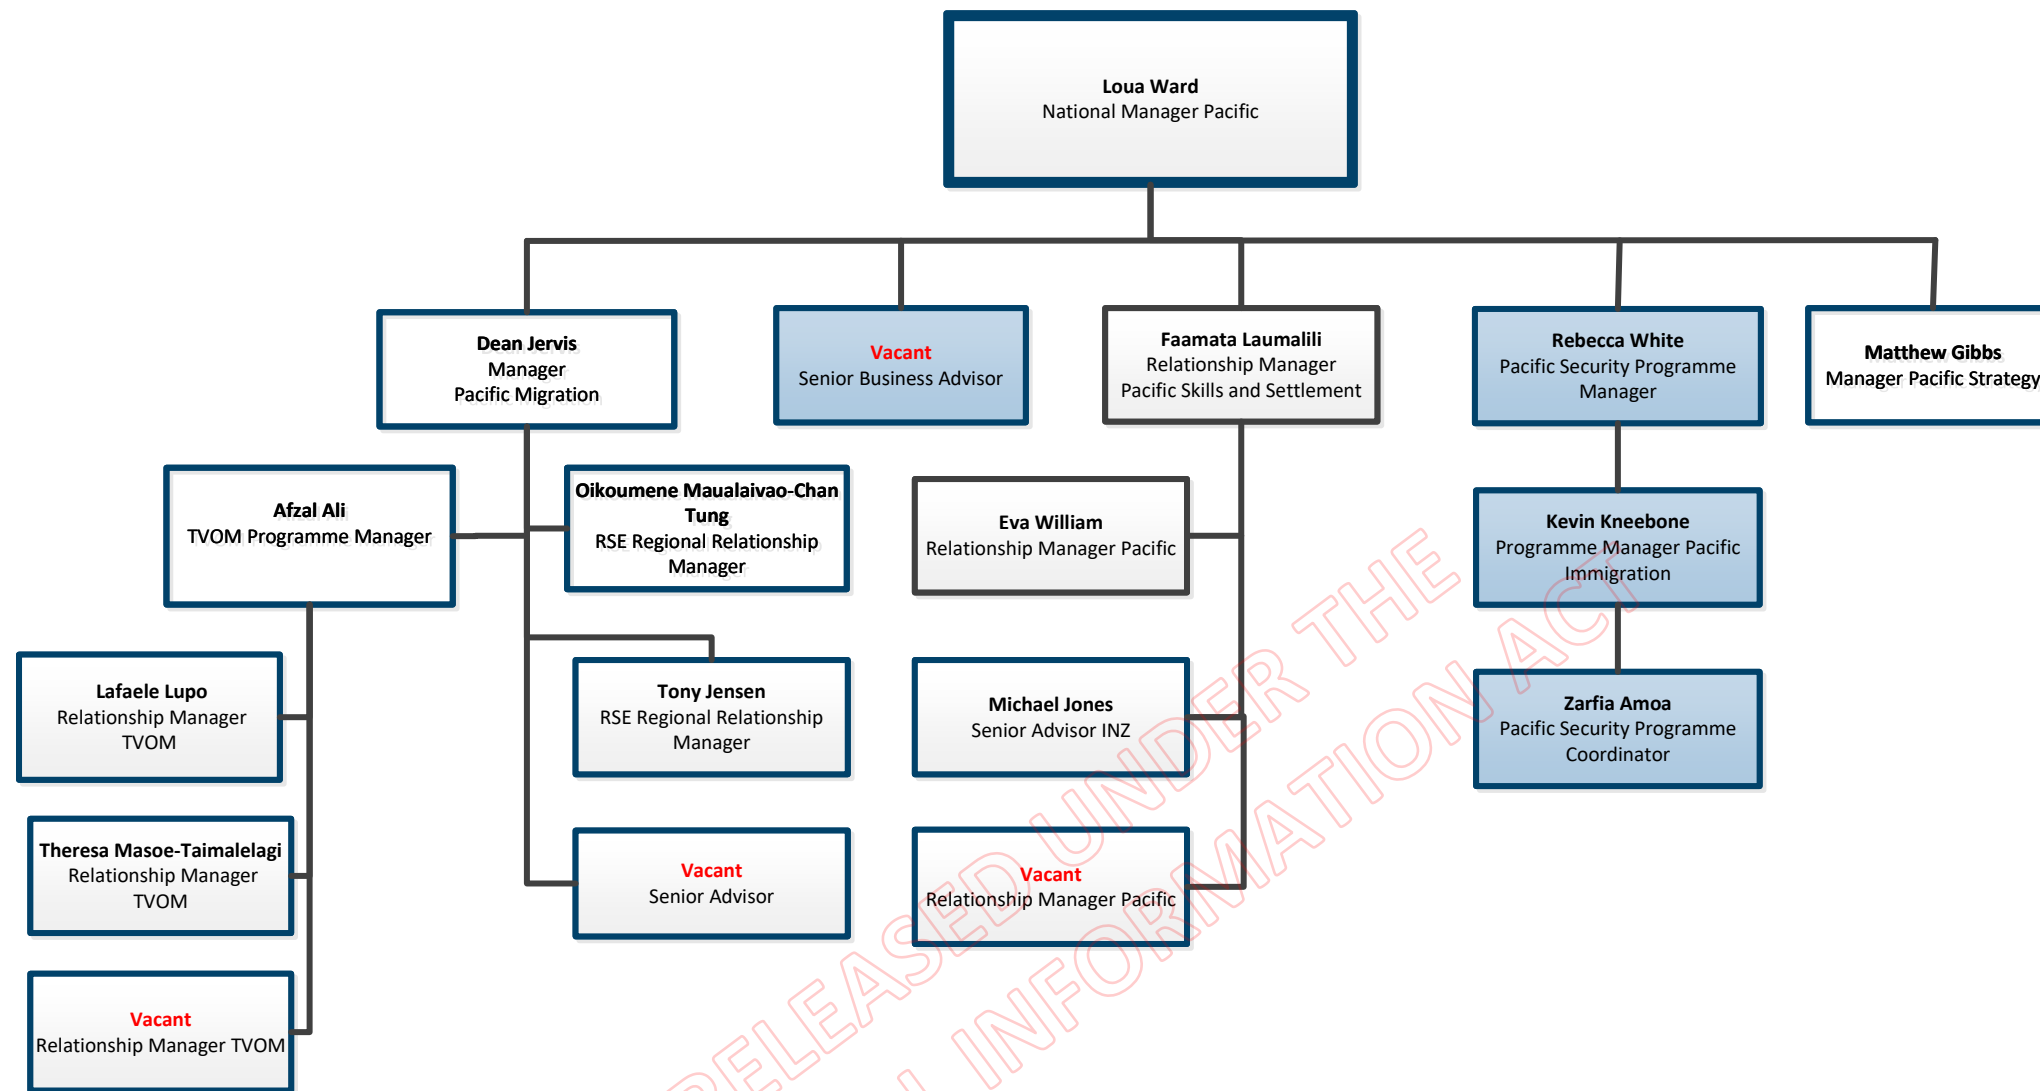

Resolutions and Business Management Team

Operational Policy Team

Immigration Health Team

Michael Sorensen
Manager
Immigration
Health

SENIOR BUSINESS ANALYST
Nicola Scotland
Tom Buchan
VACANT

BUSINESS ANALYST
Richa Tyagi
Alan Yerkin

RELEASED UNDER THE
OFFICIAL INFORMATION ACT

RELEASED UNDER THE OFFICIAL INFORMATION ACT

Wellington based

RELEASED UNDER THE
OFFICIAL INFORMATION ACT

Border and Visa Operations
Leadership team

RELEASED UNDER THE
OFFICIAL INFORMATION ACT