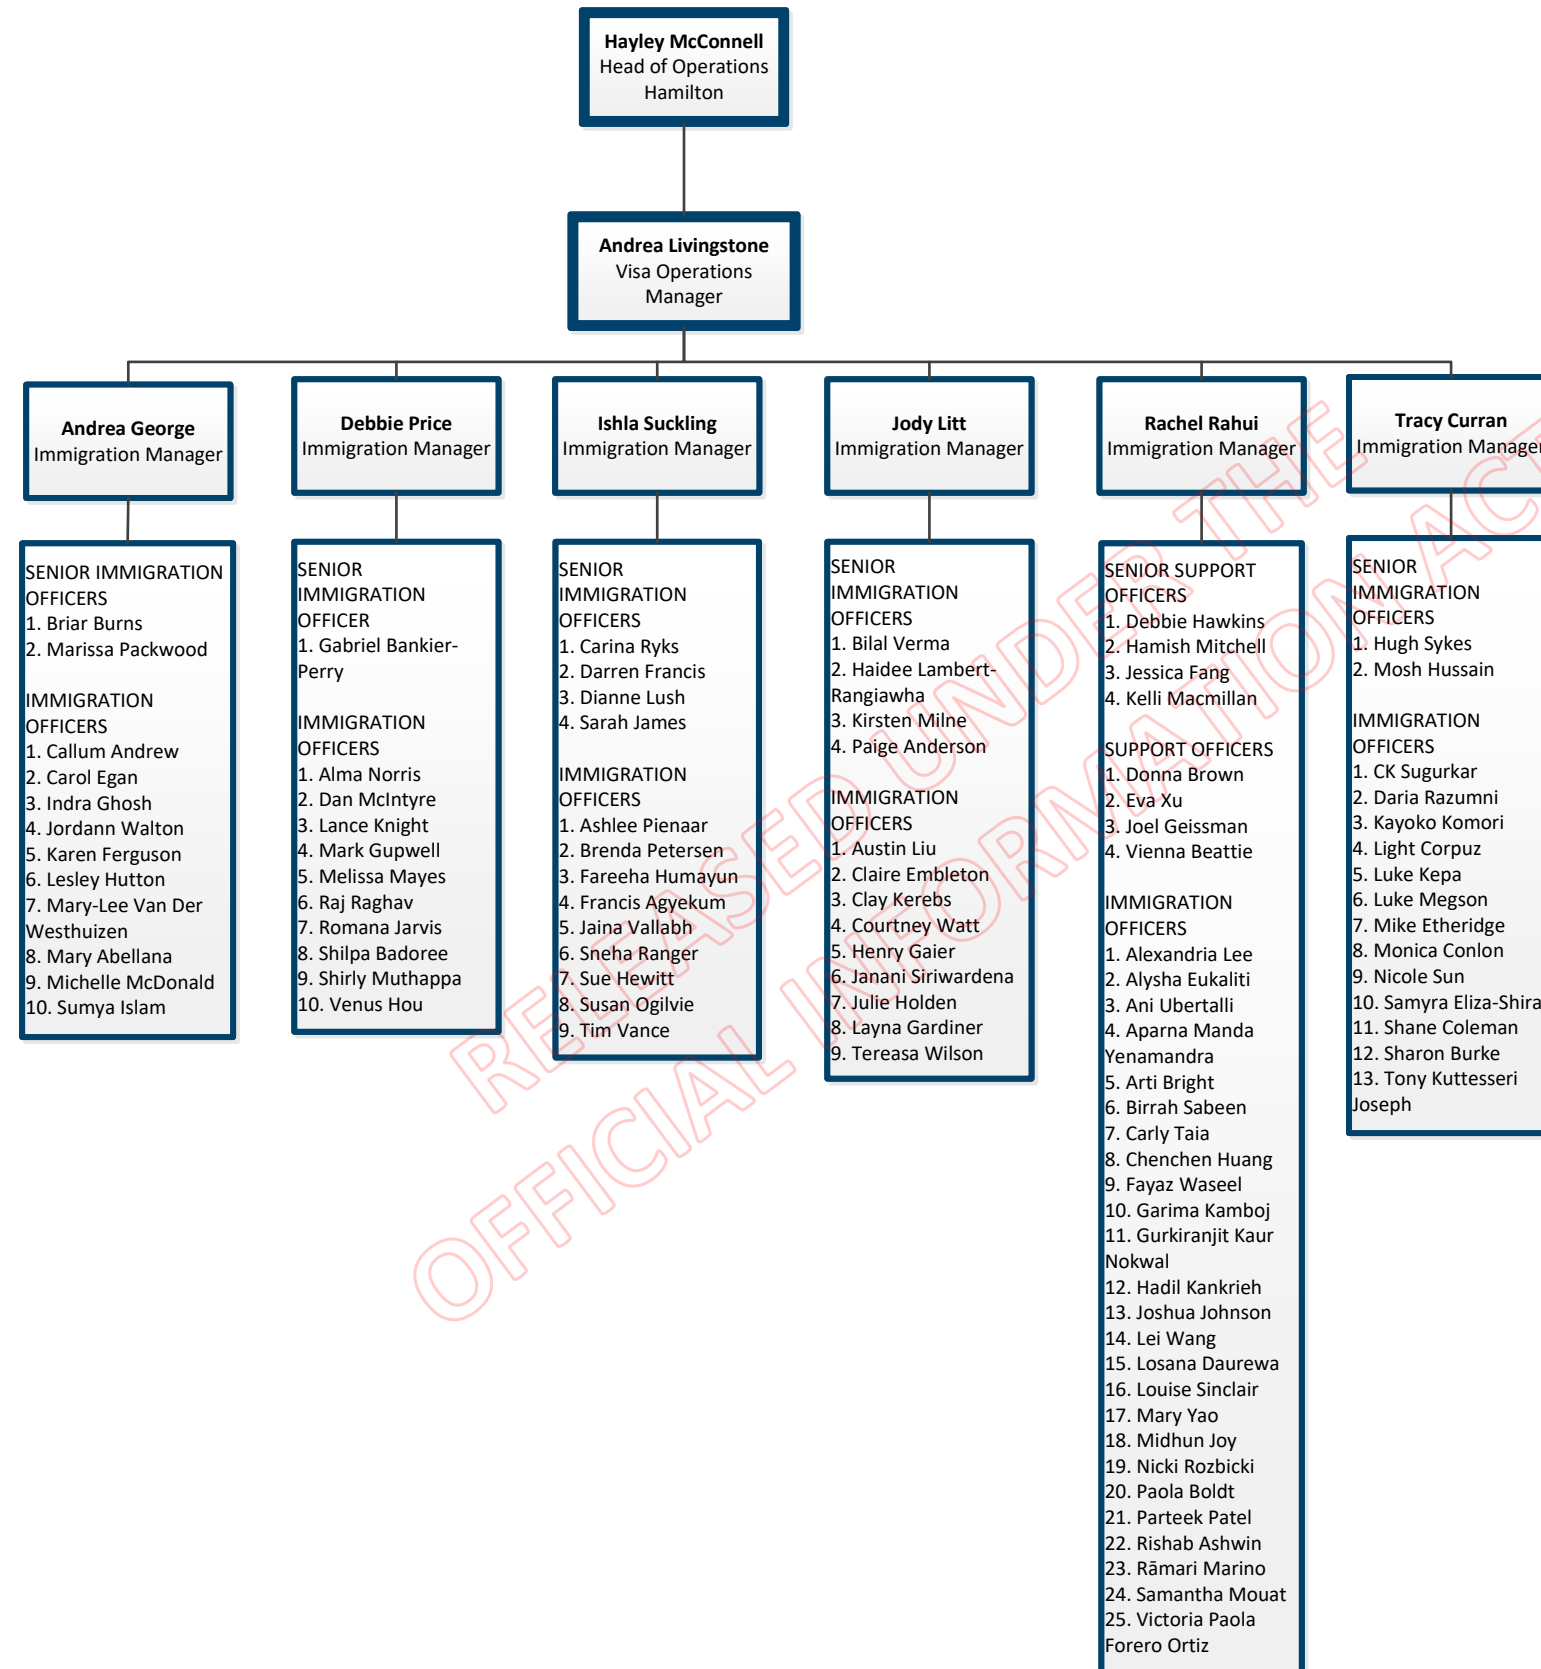

Visa Processing Operations
Hamilton Visa Operations (continued)