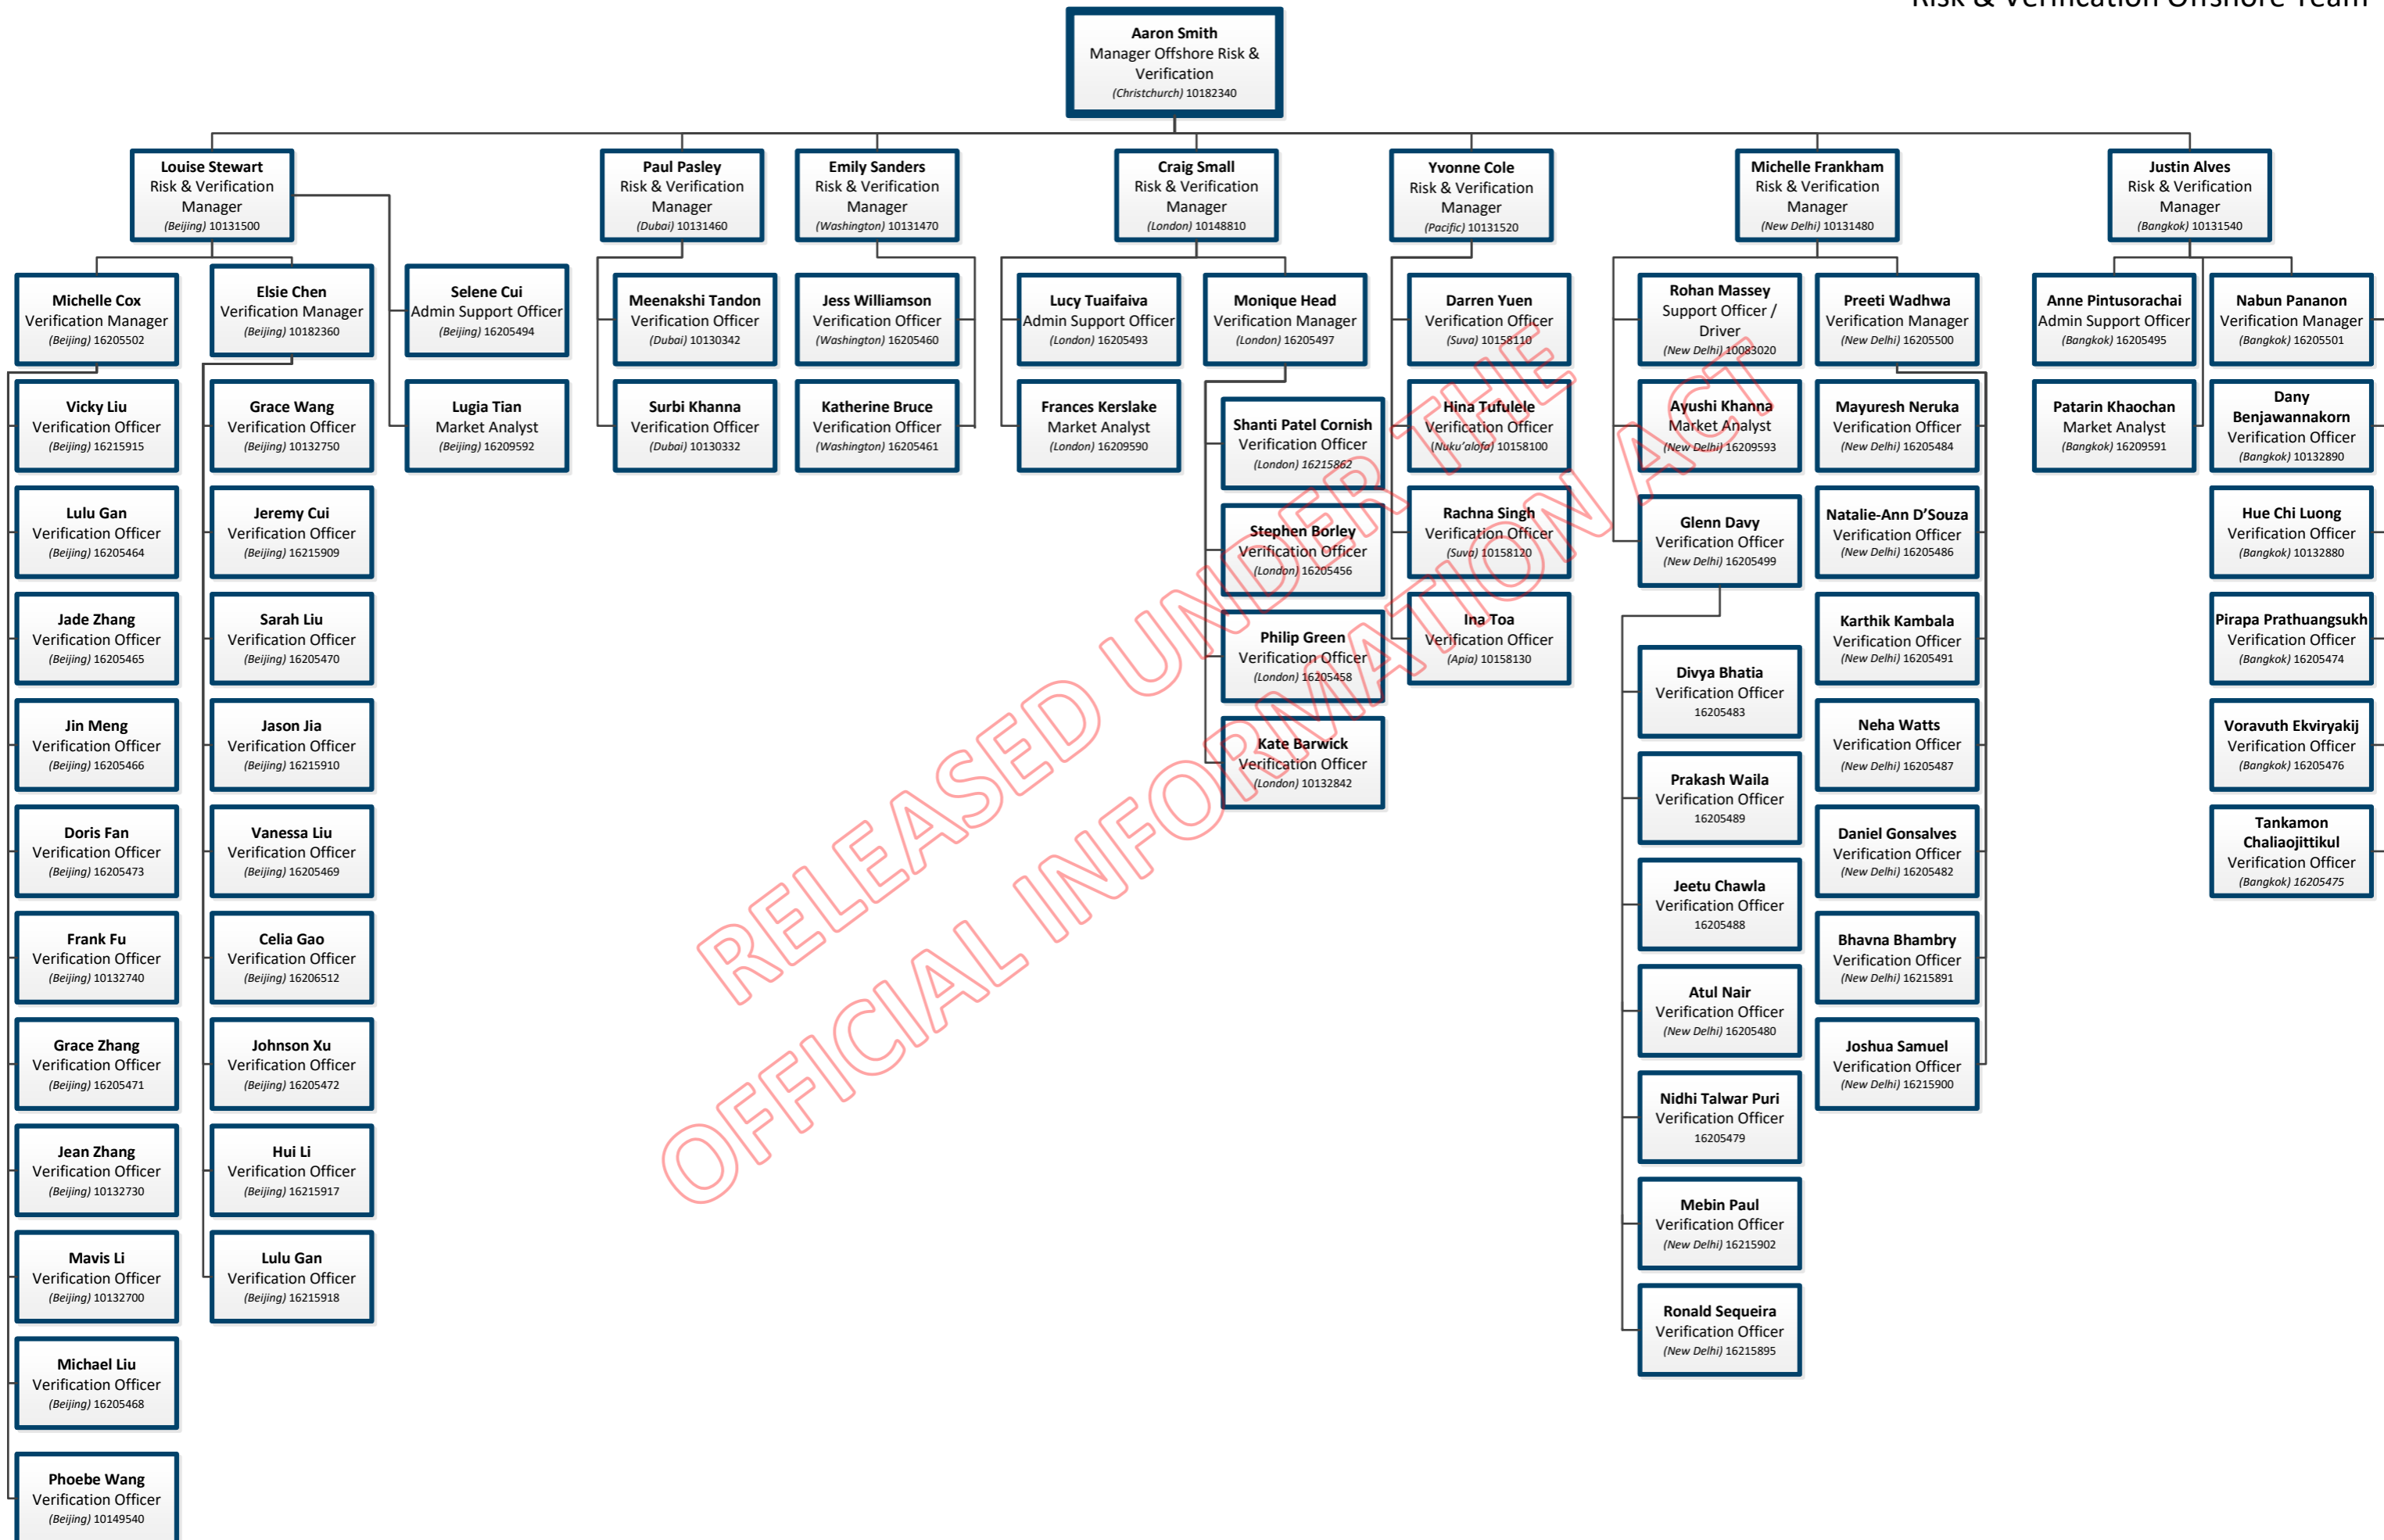

Continued on page 3.

Frida Danielson-Folau
Operations Manager
Border
(Auckland Airport) 10072520

Immigration Risk and Border Irregular Immigration & Trafficking in Persons Team

Immigration Risk and Border Risk & Verification Offshore Team

RELEASED UNDER
OFFICIAL INFORMATION ACT

Immigration Risk and Border Risk & Verification Onshore Team

**Service Design and Implementation
Leadership Team**

RELEASED UNDER THE OFFICIAL INFORMATION ACT

**Service Design and Implementation
Extended Leadership Team**