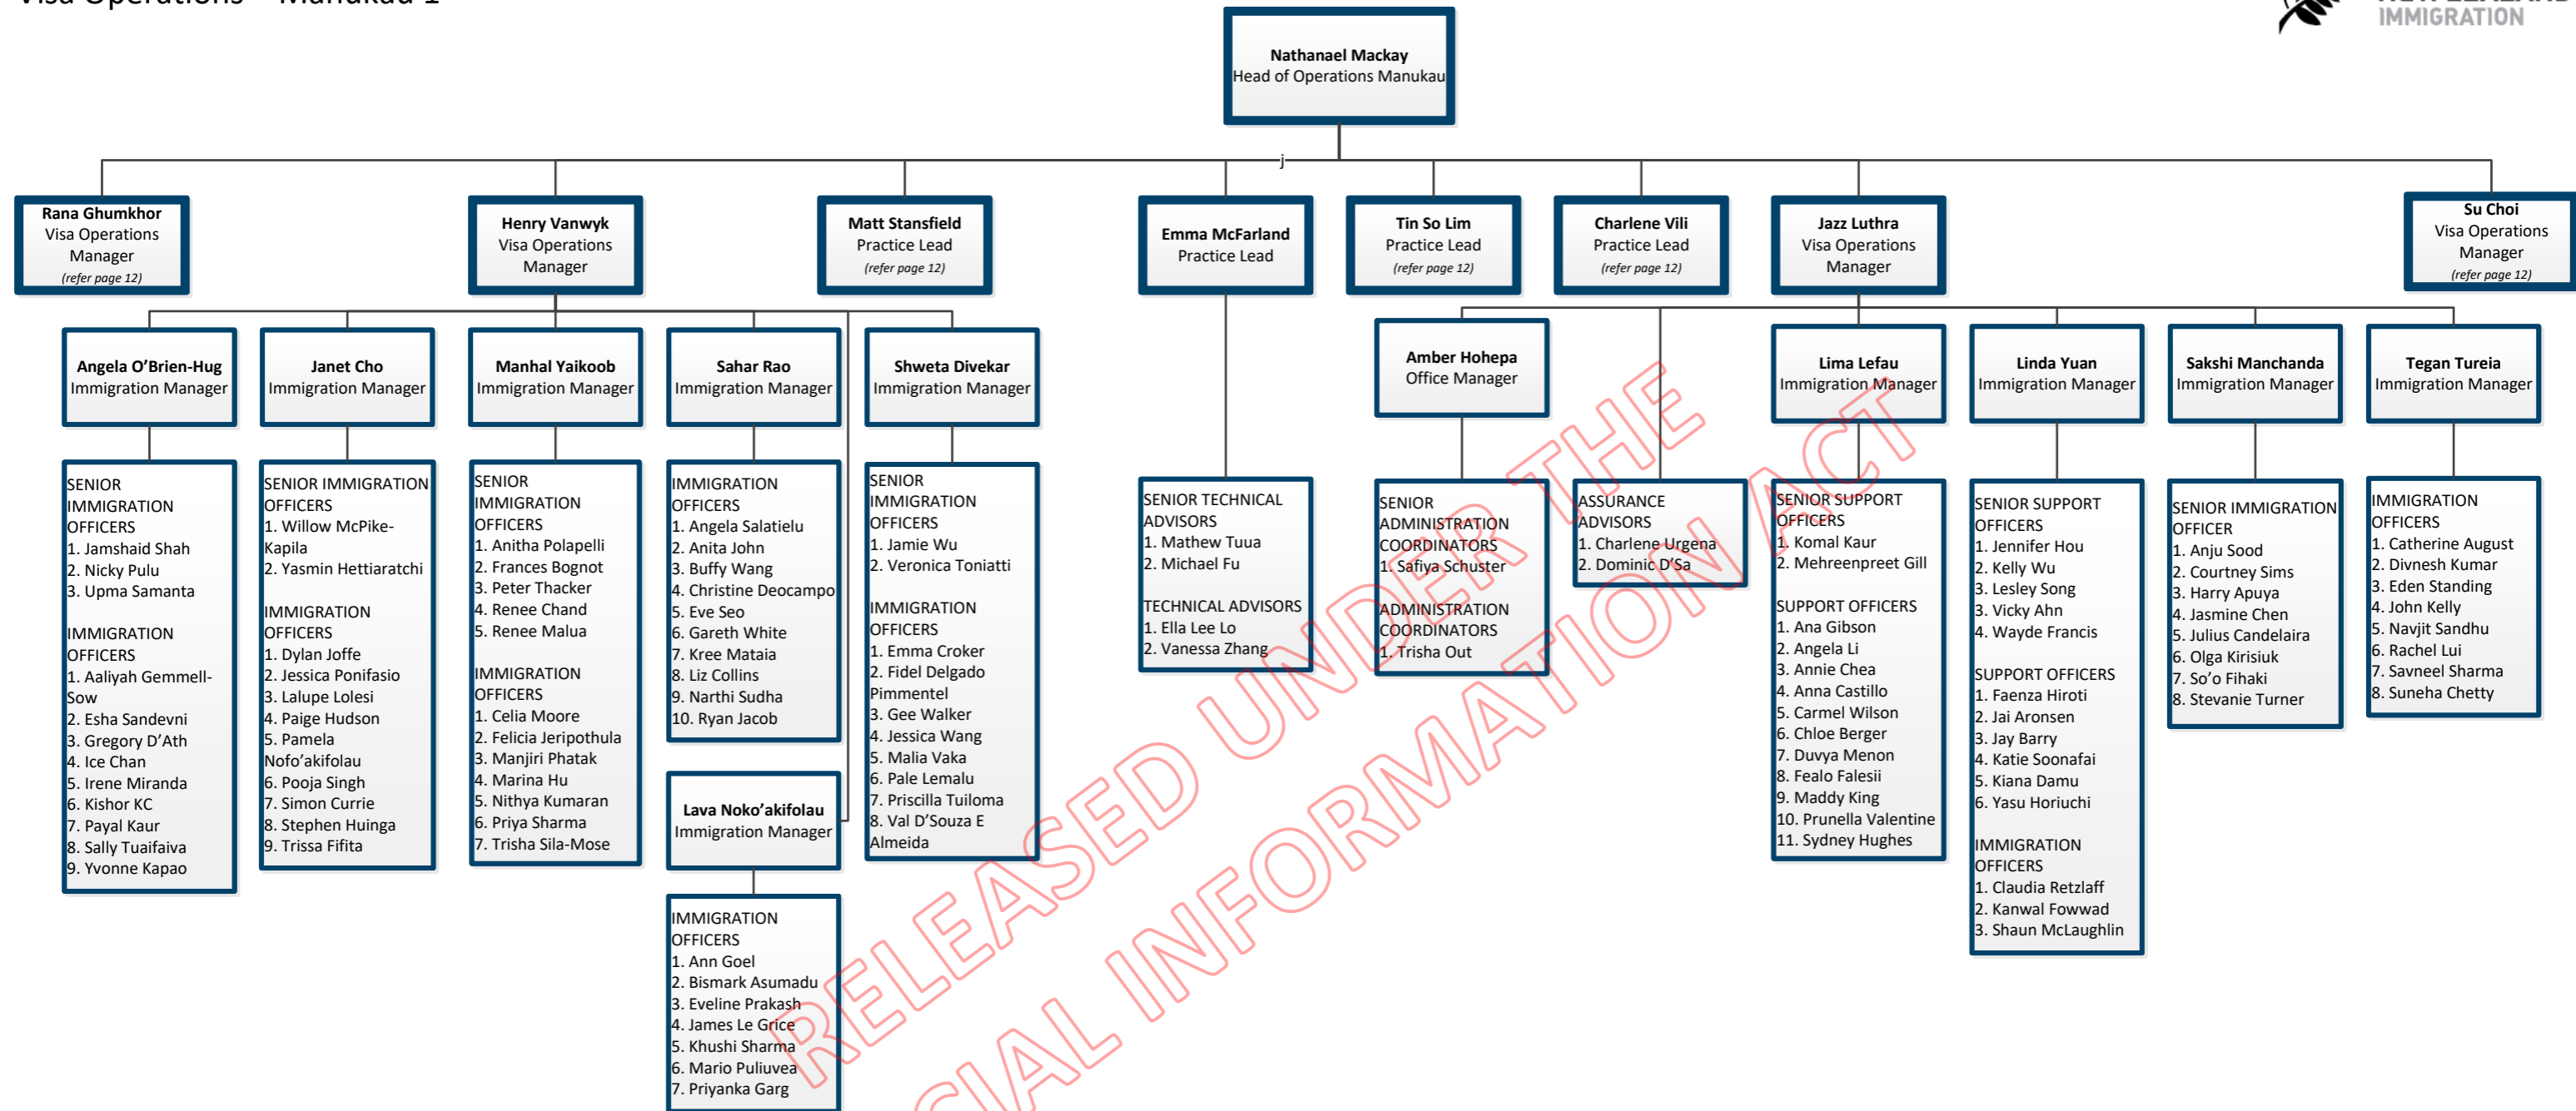

RELEASED UNDER THE OFFICIAL INFORMATION ACT