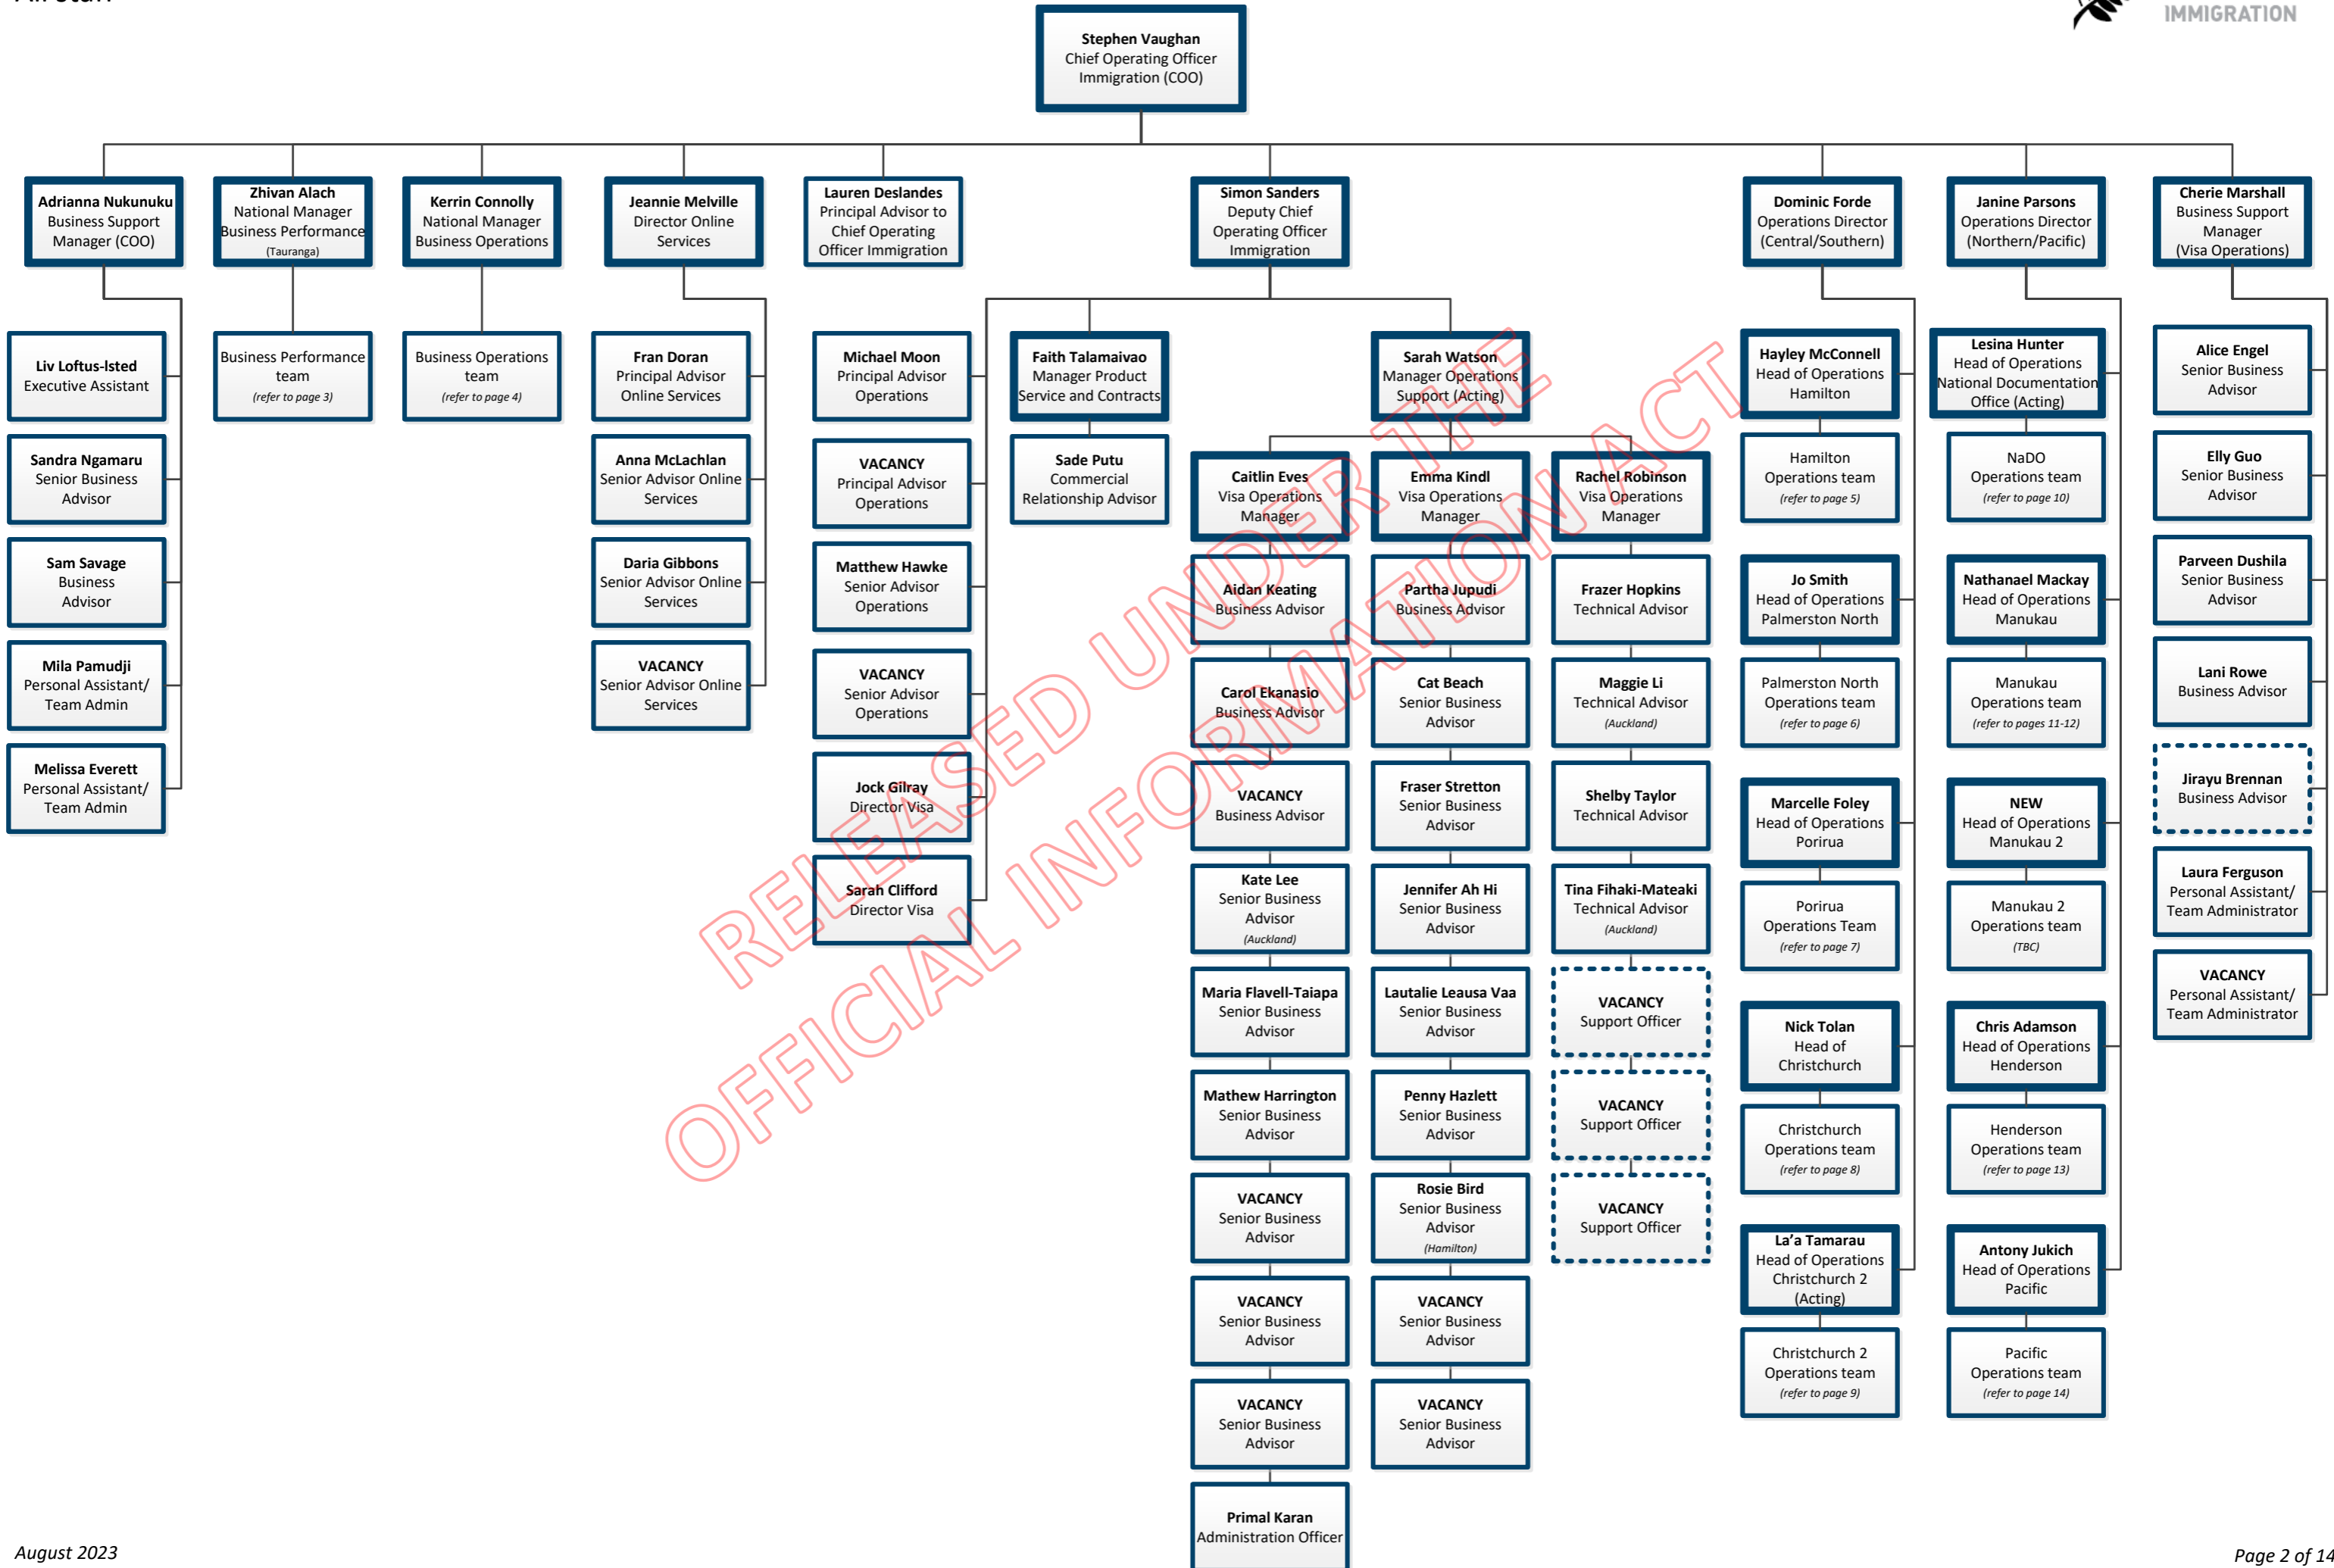

RELEASED UNDER THE OFFICIAL INFORMATION ACT