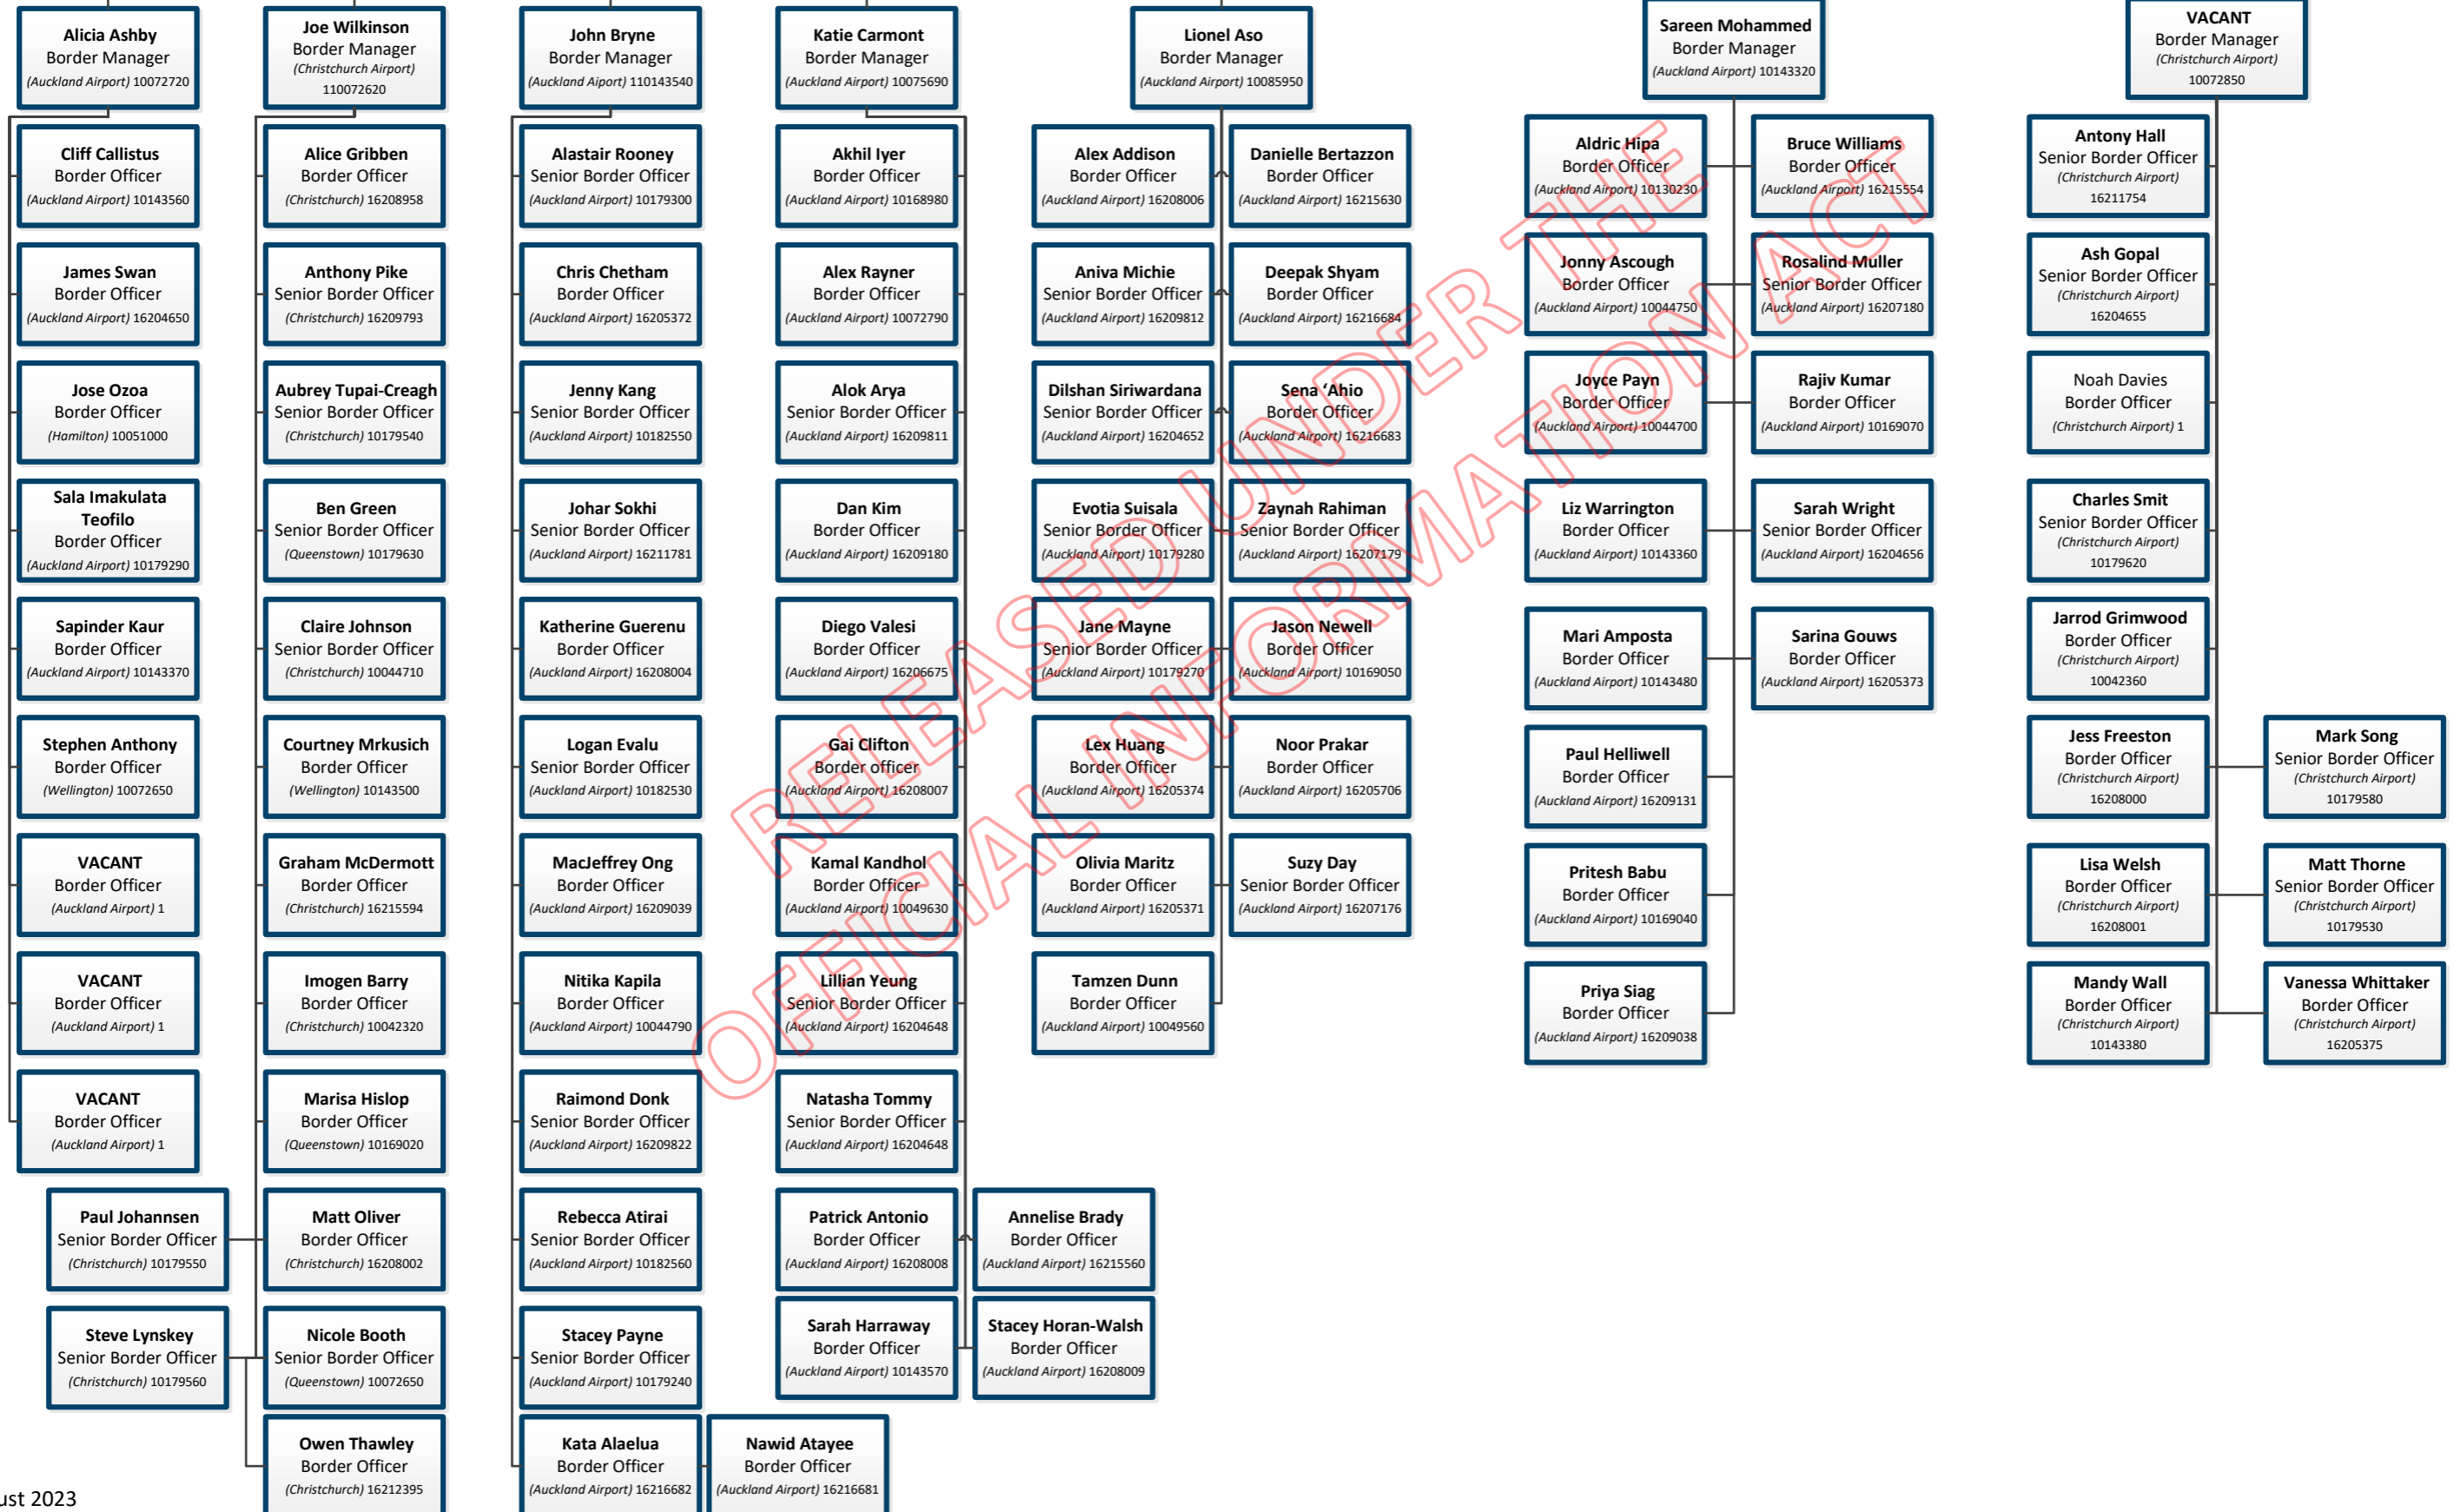

Continued on page 3.

Frida Danielson-Folau
Operations Manager
Border
(Auckland Airport) 10072520

Immigration Risk and Border Irregular Immigration & Trafficking in Persons Team

Immigration Risk and Border Risk & Verification Offshore Team