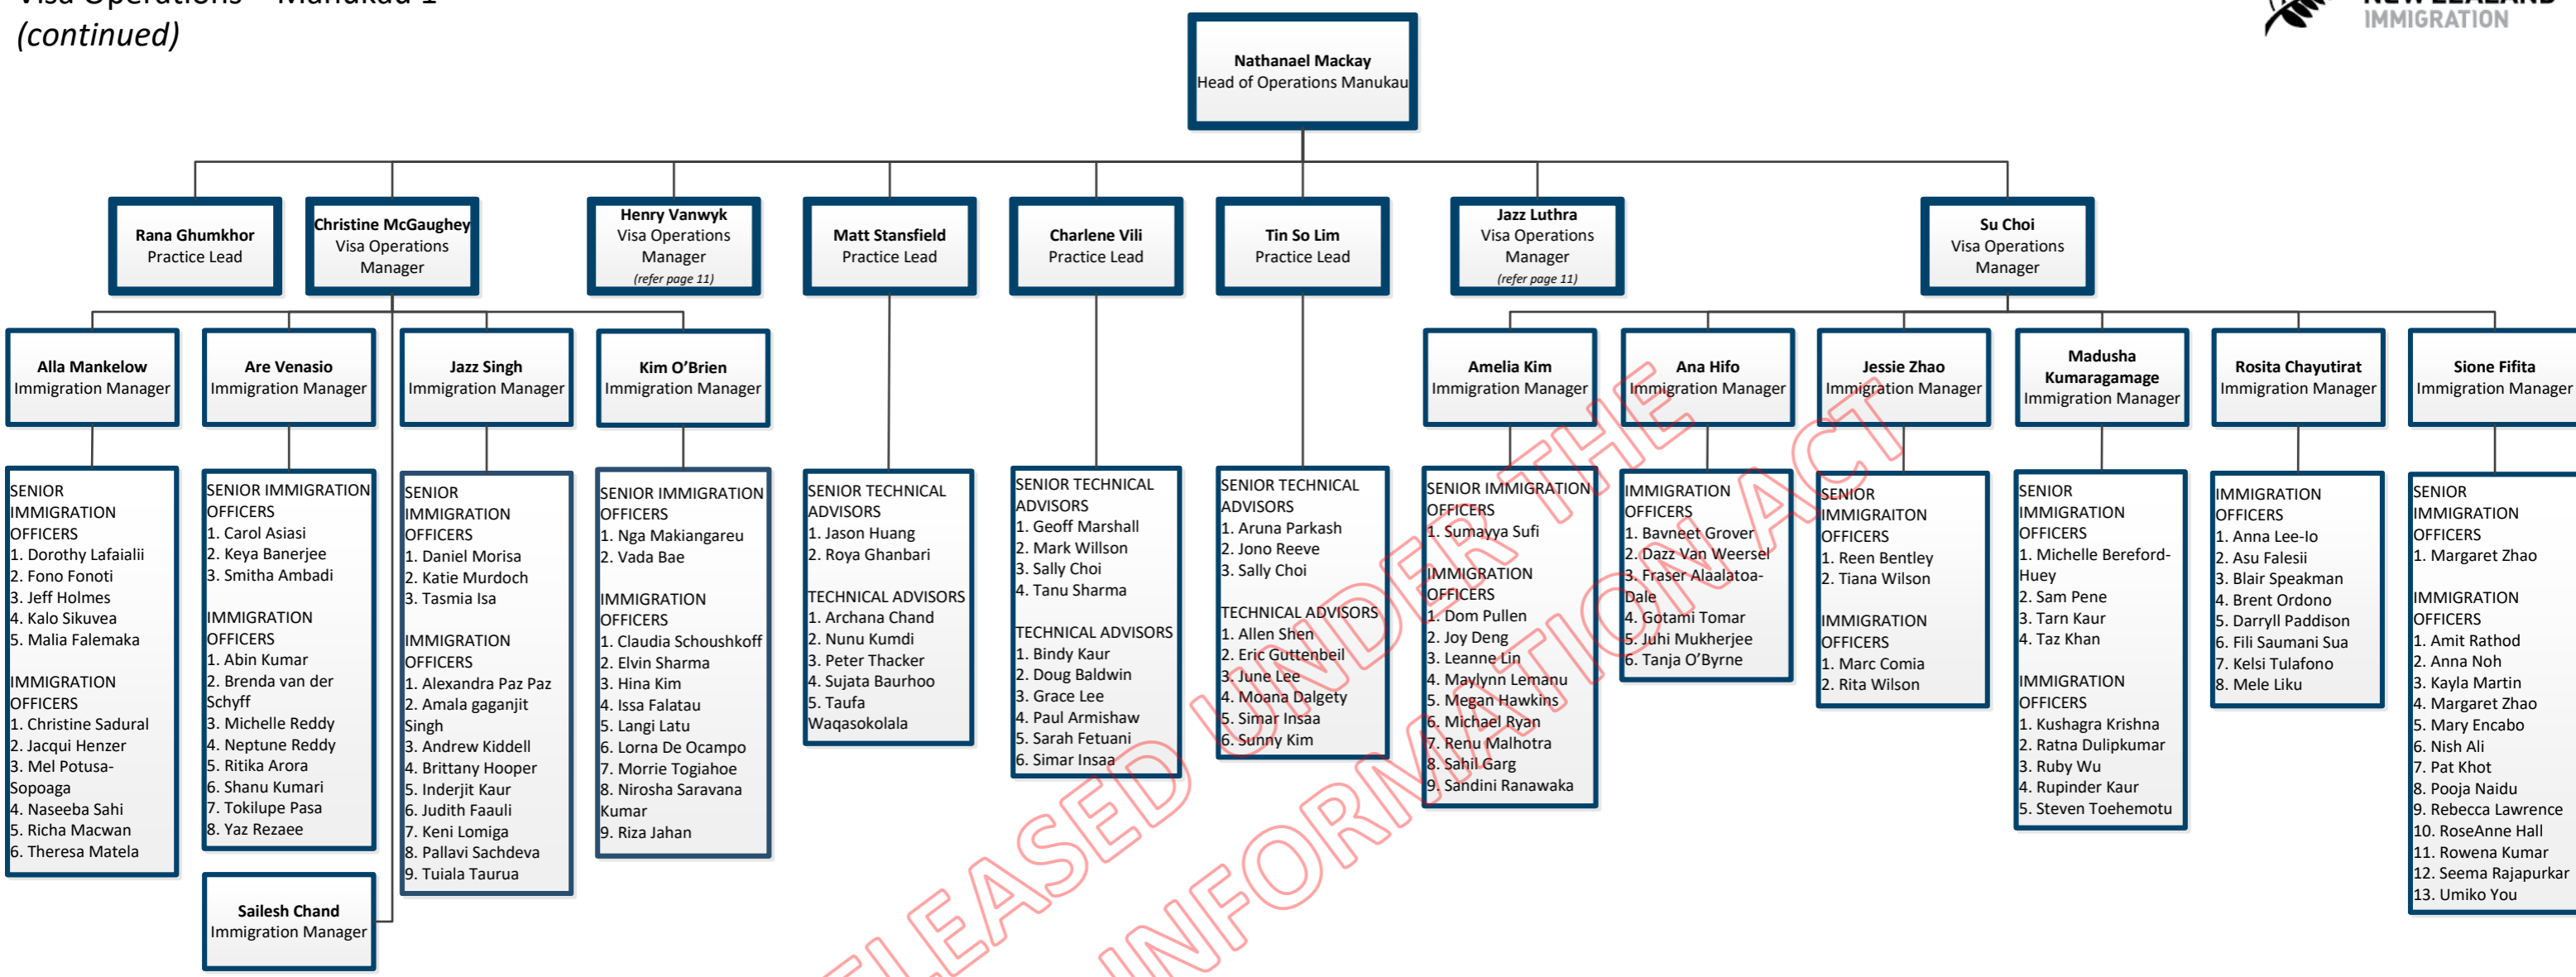

RELEASED UNDER OFFICIAL INFORMATION ACT