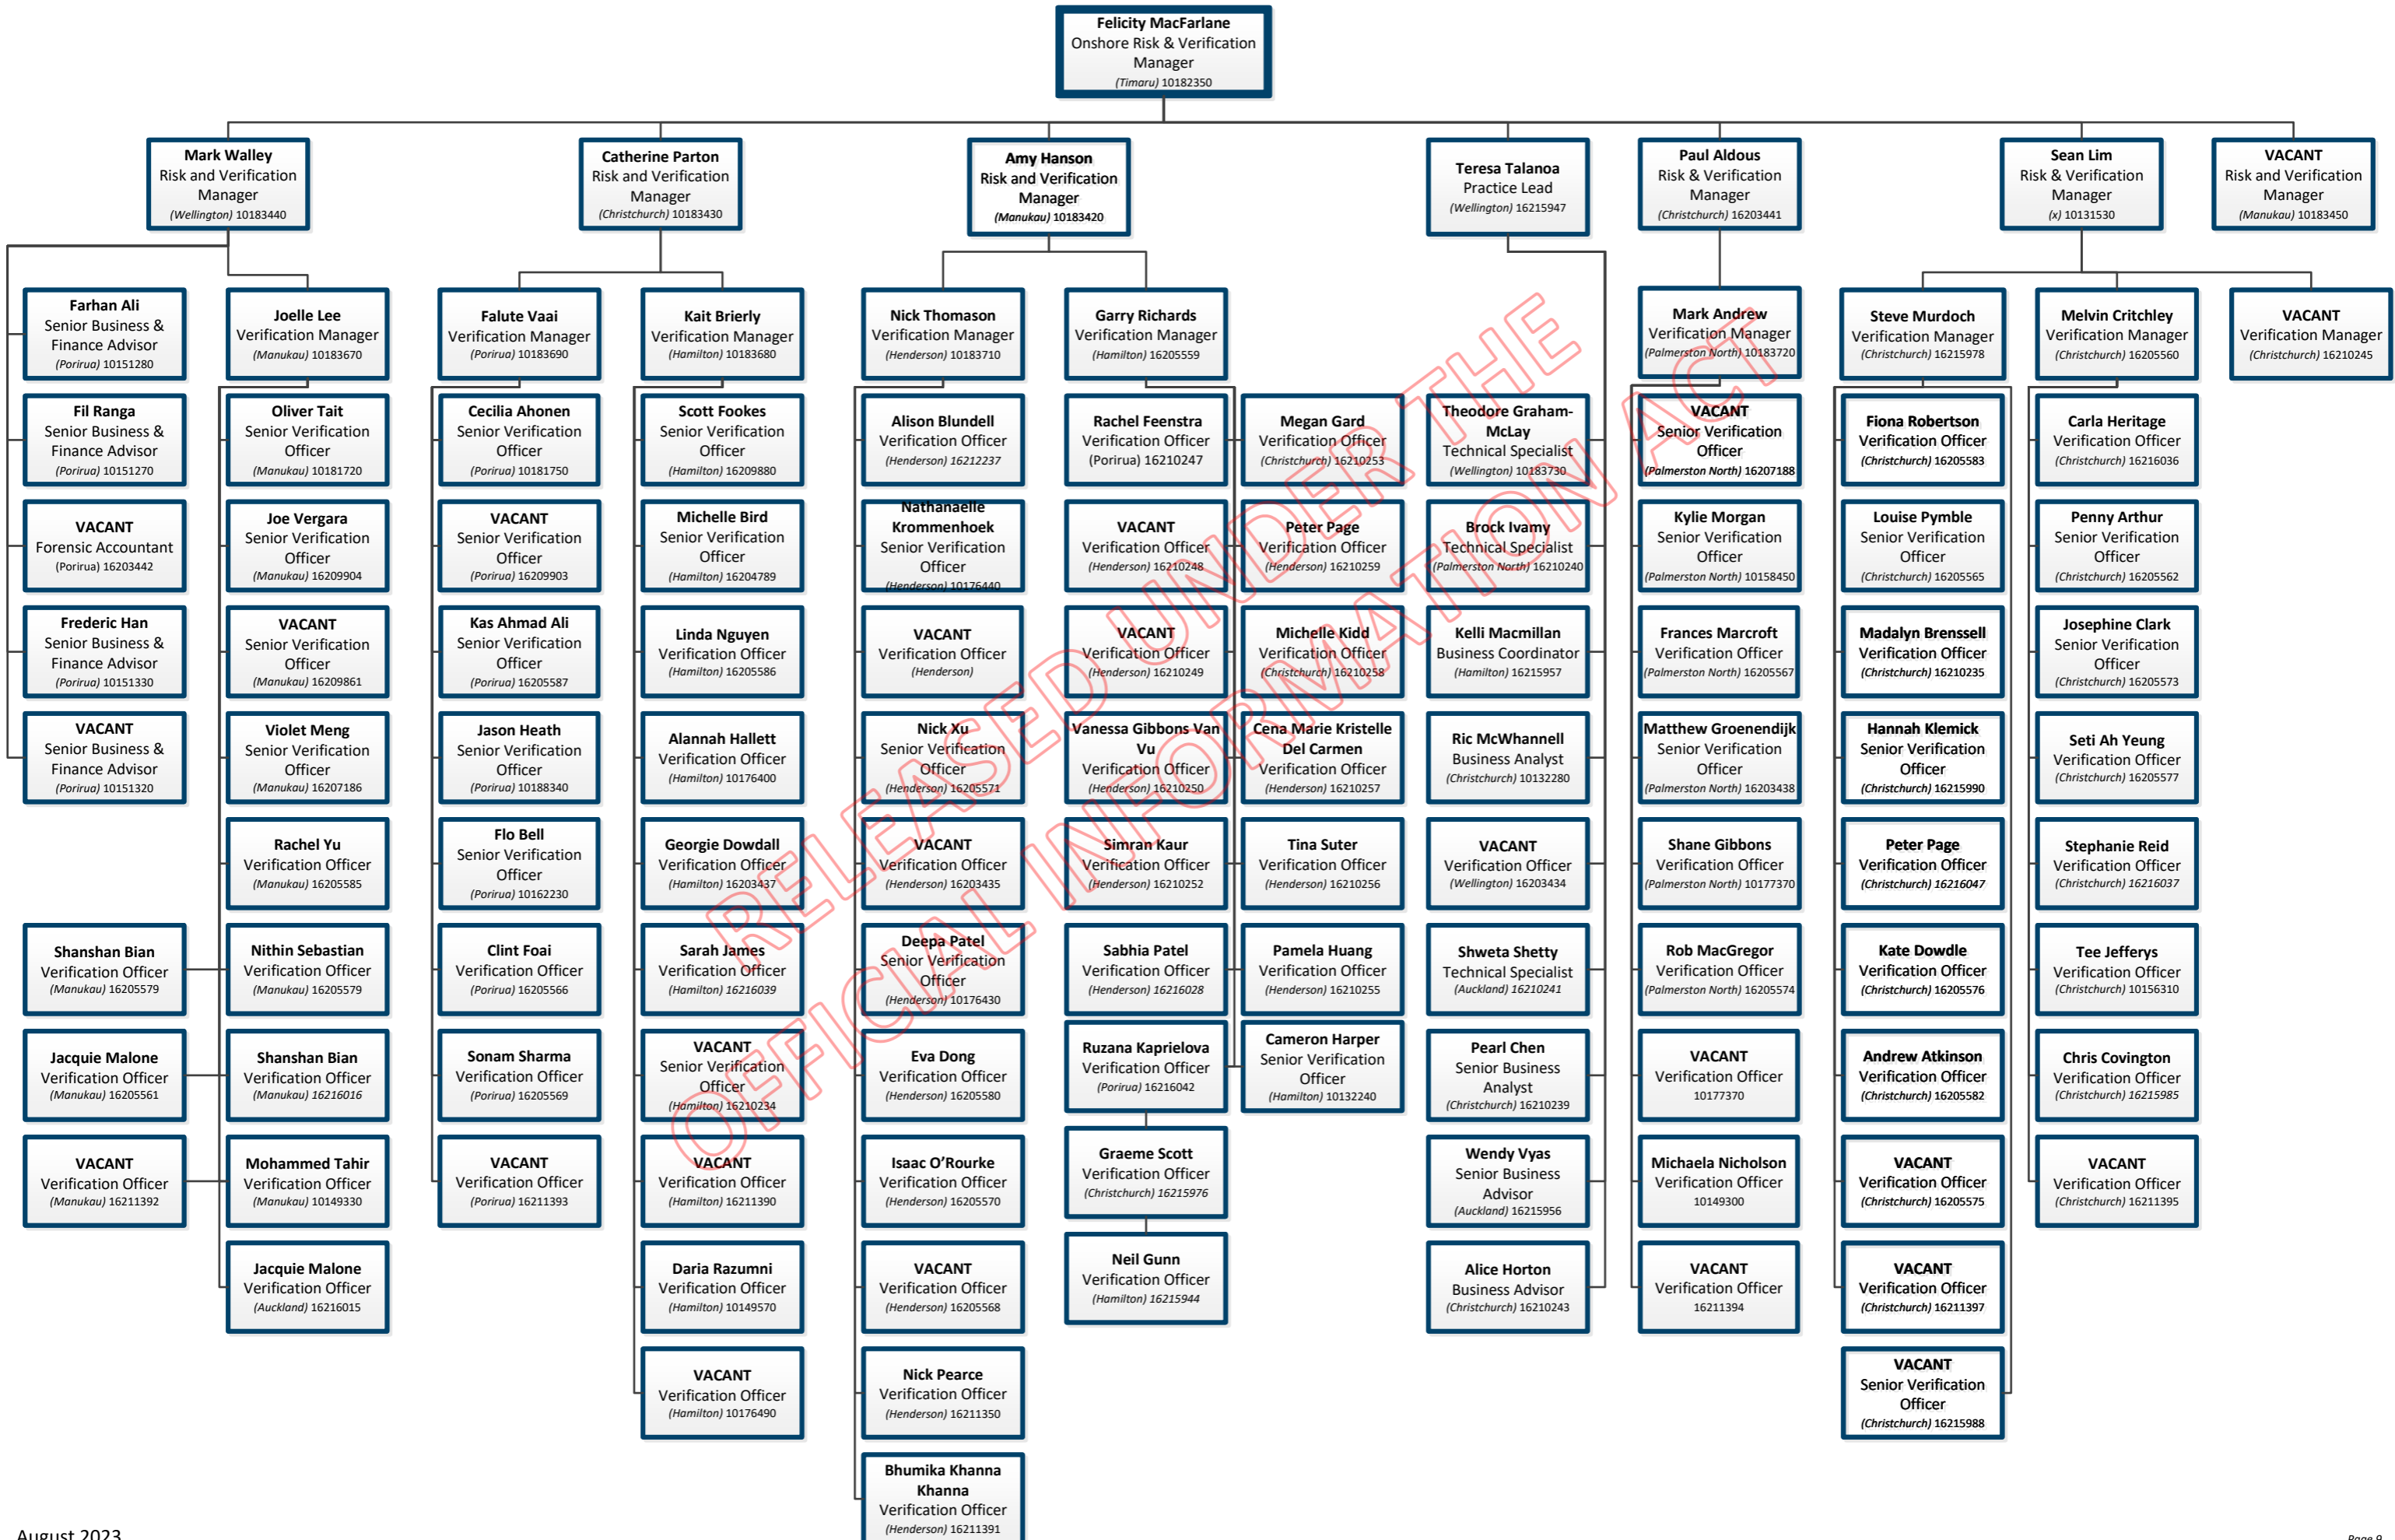

Immigration Risk and Border Risk & Verification Onshore Team