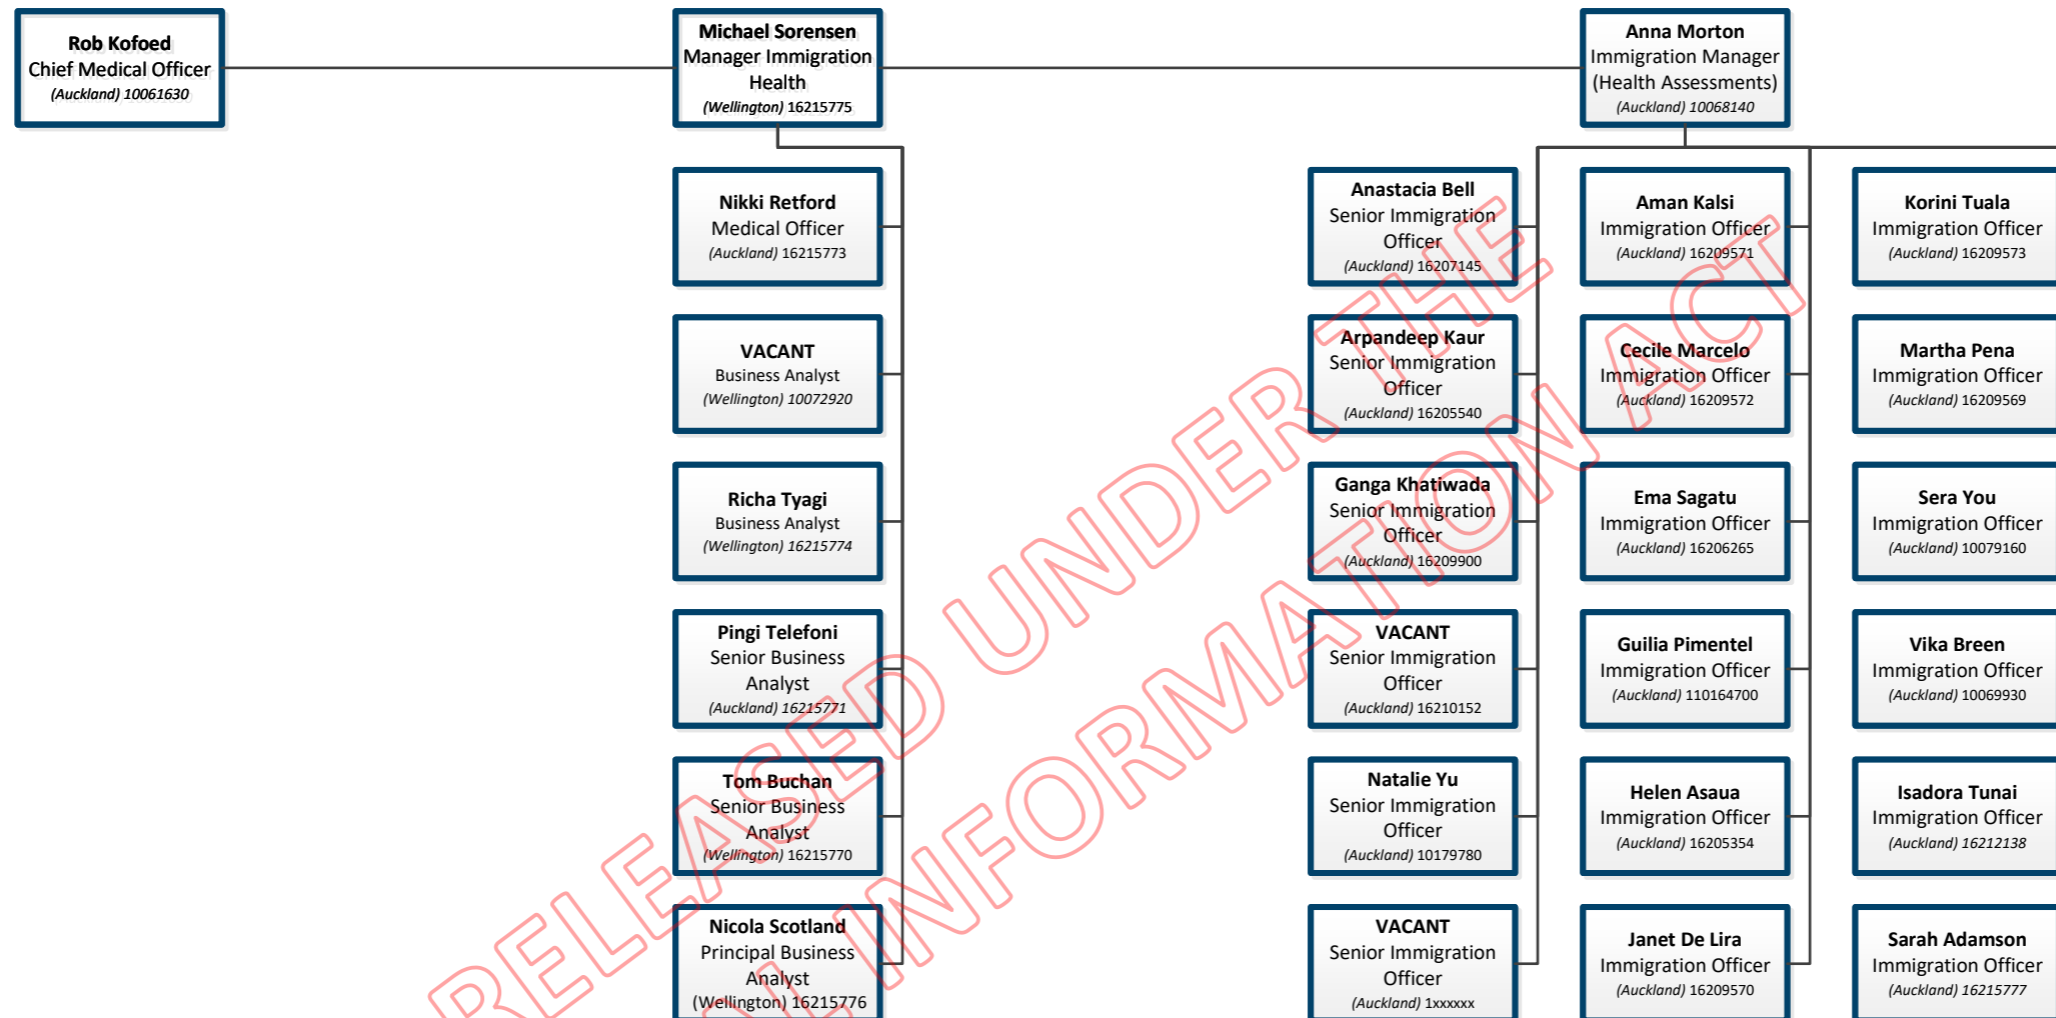

Continued on page 3.

Frida Danielson-Folau
Operations Manager
Border
(Auckland Airport) 10072520

Immigration Risk and Border Irregular Immigration & Trafficking in Persons Team

Immigration Risk and Border Risk & Verification Offshore Team

RELEASED UNDER
OFFICIAL INFORMATION ACT

Immigration Risk and Border Risk & Verification Onshore Team

**Service Design and Implementation
Leadership Team**

RELEASED UNDER THE OFFICIAL INFORMATION ACT

**Service Design and Implementation
Extended Leadership Team**