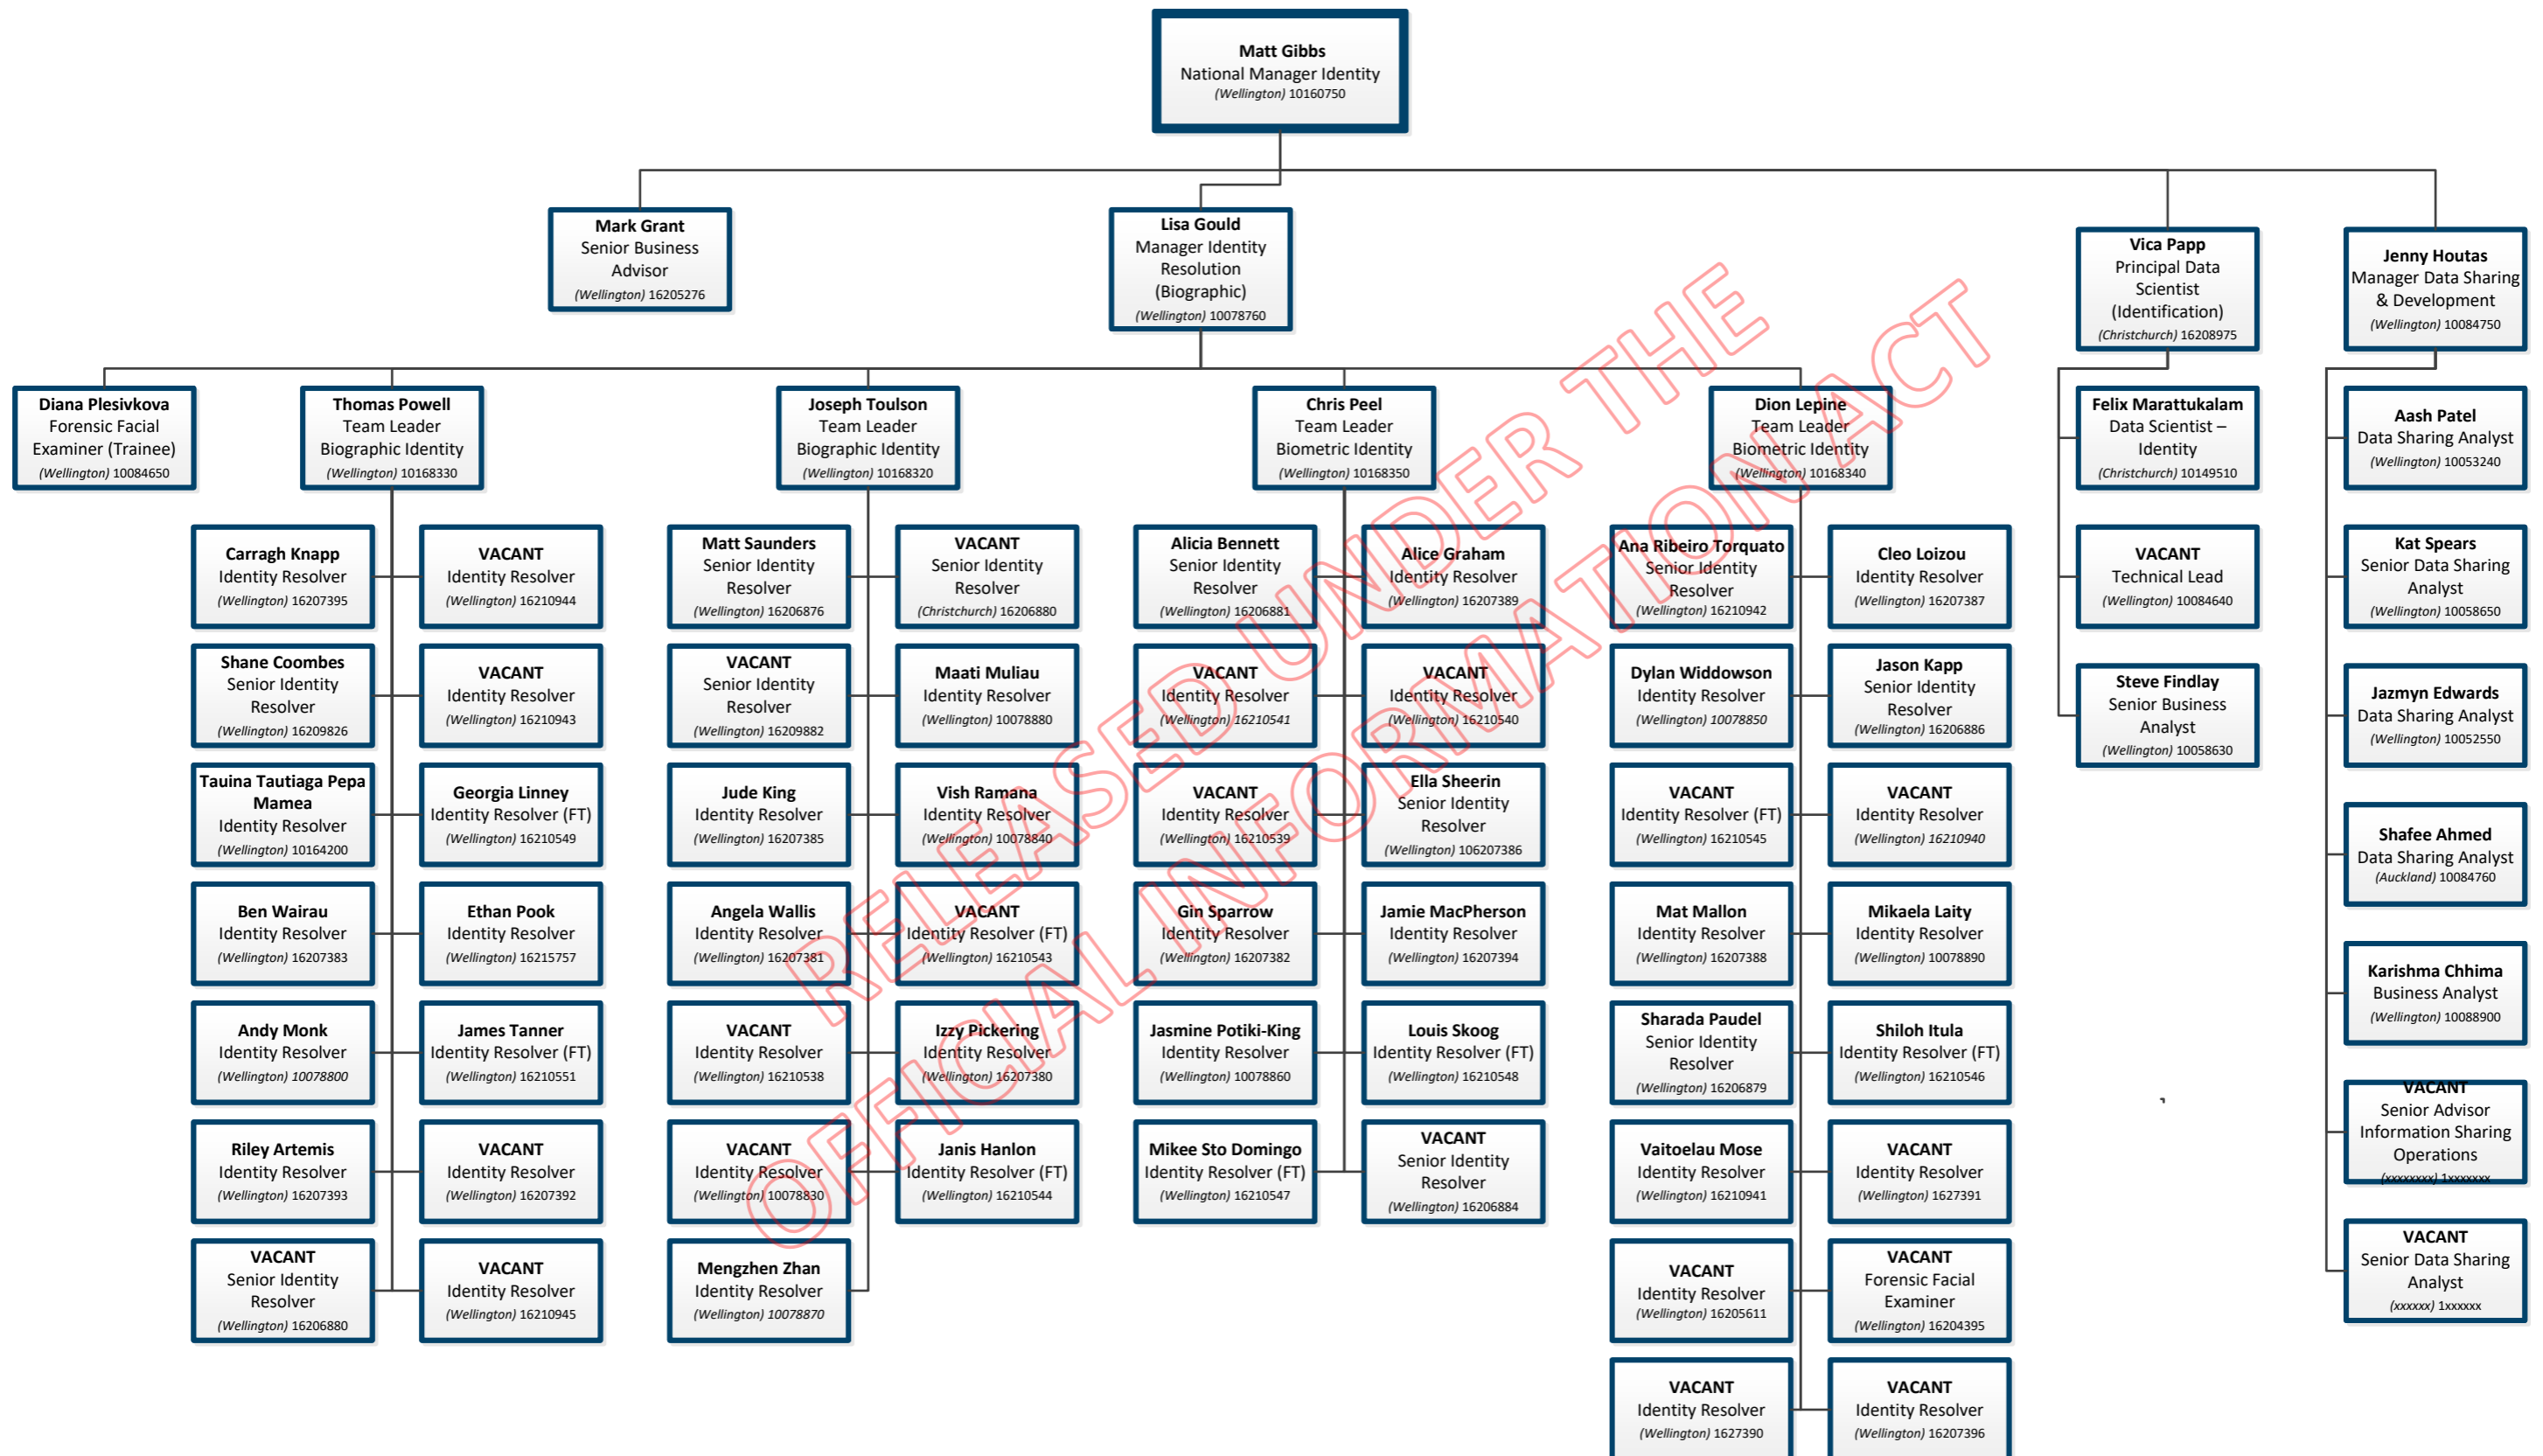

Immigration Risk and Border Leadership Team

Immigration Risk and Border Business Support Team

RELEASED UNDER THE
OFFICIAL INFORMATION ACT

OFFICIAL INFORMATION UNDER THE OFFICIAL INFORMATION ACT

Peter Elms
National Manager Border
(Wellington) 10054620

Continued on page 3.

Frida Danielson-Folau
Operations Manager
Border
(Auckland Airport) 10072520

Immigration Risk and Border Irregular Immigration & Trafficking in Persons Team

Immigration Risk and Border Risk & Verification Offshore Team