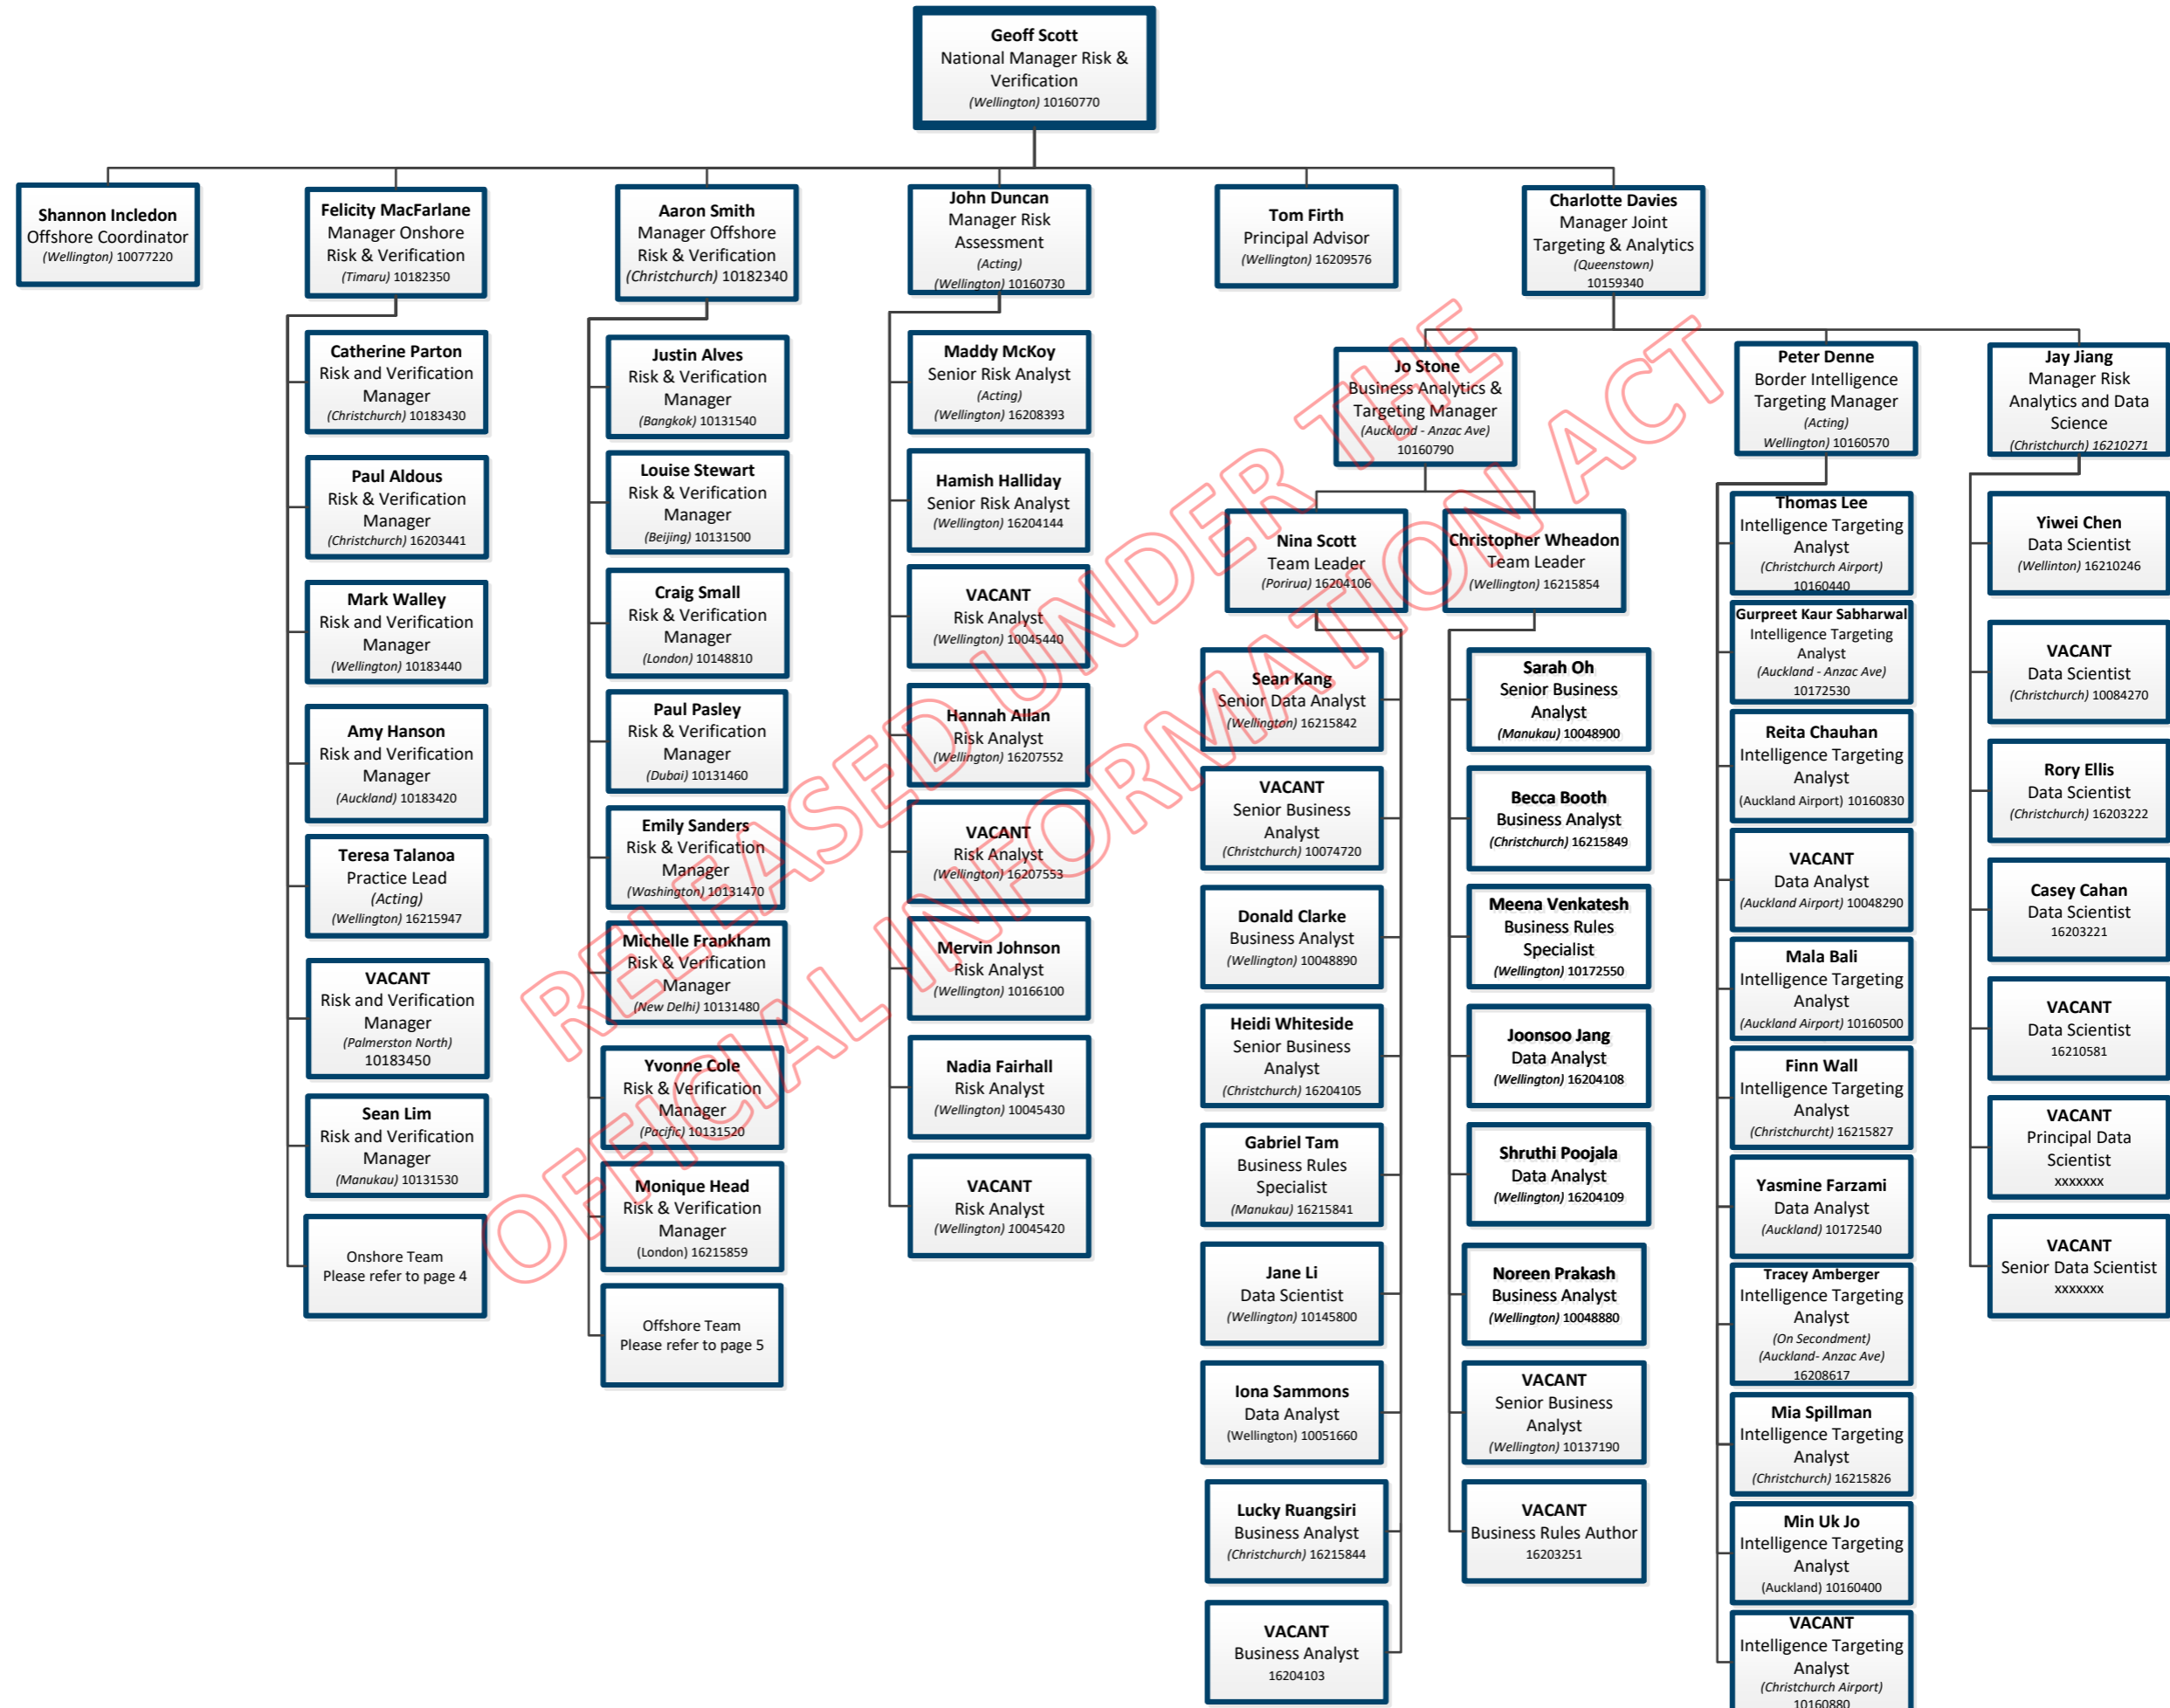

Continued on page 3.

Frida Danielson-Folau
Operations Manager
Border
(Auckland Airport) 10072520

Immigration Risk and Border Irregular Immigration & Trafficking in Persons Team

Immigration Risk and Border Risk & Verification Offshore Team