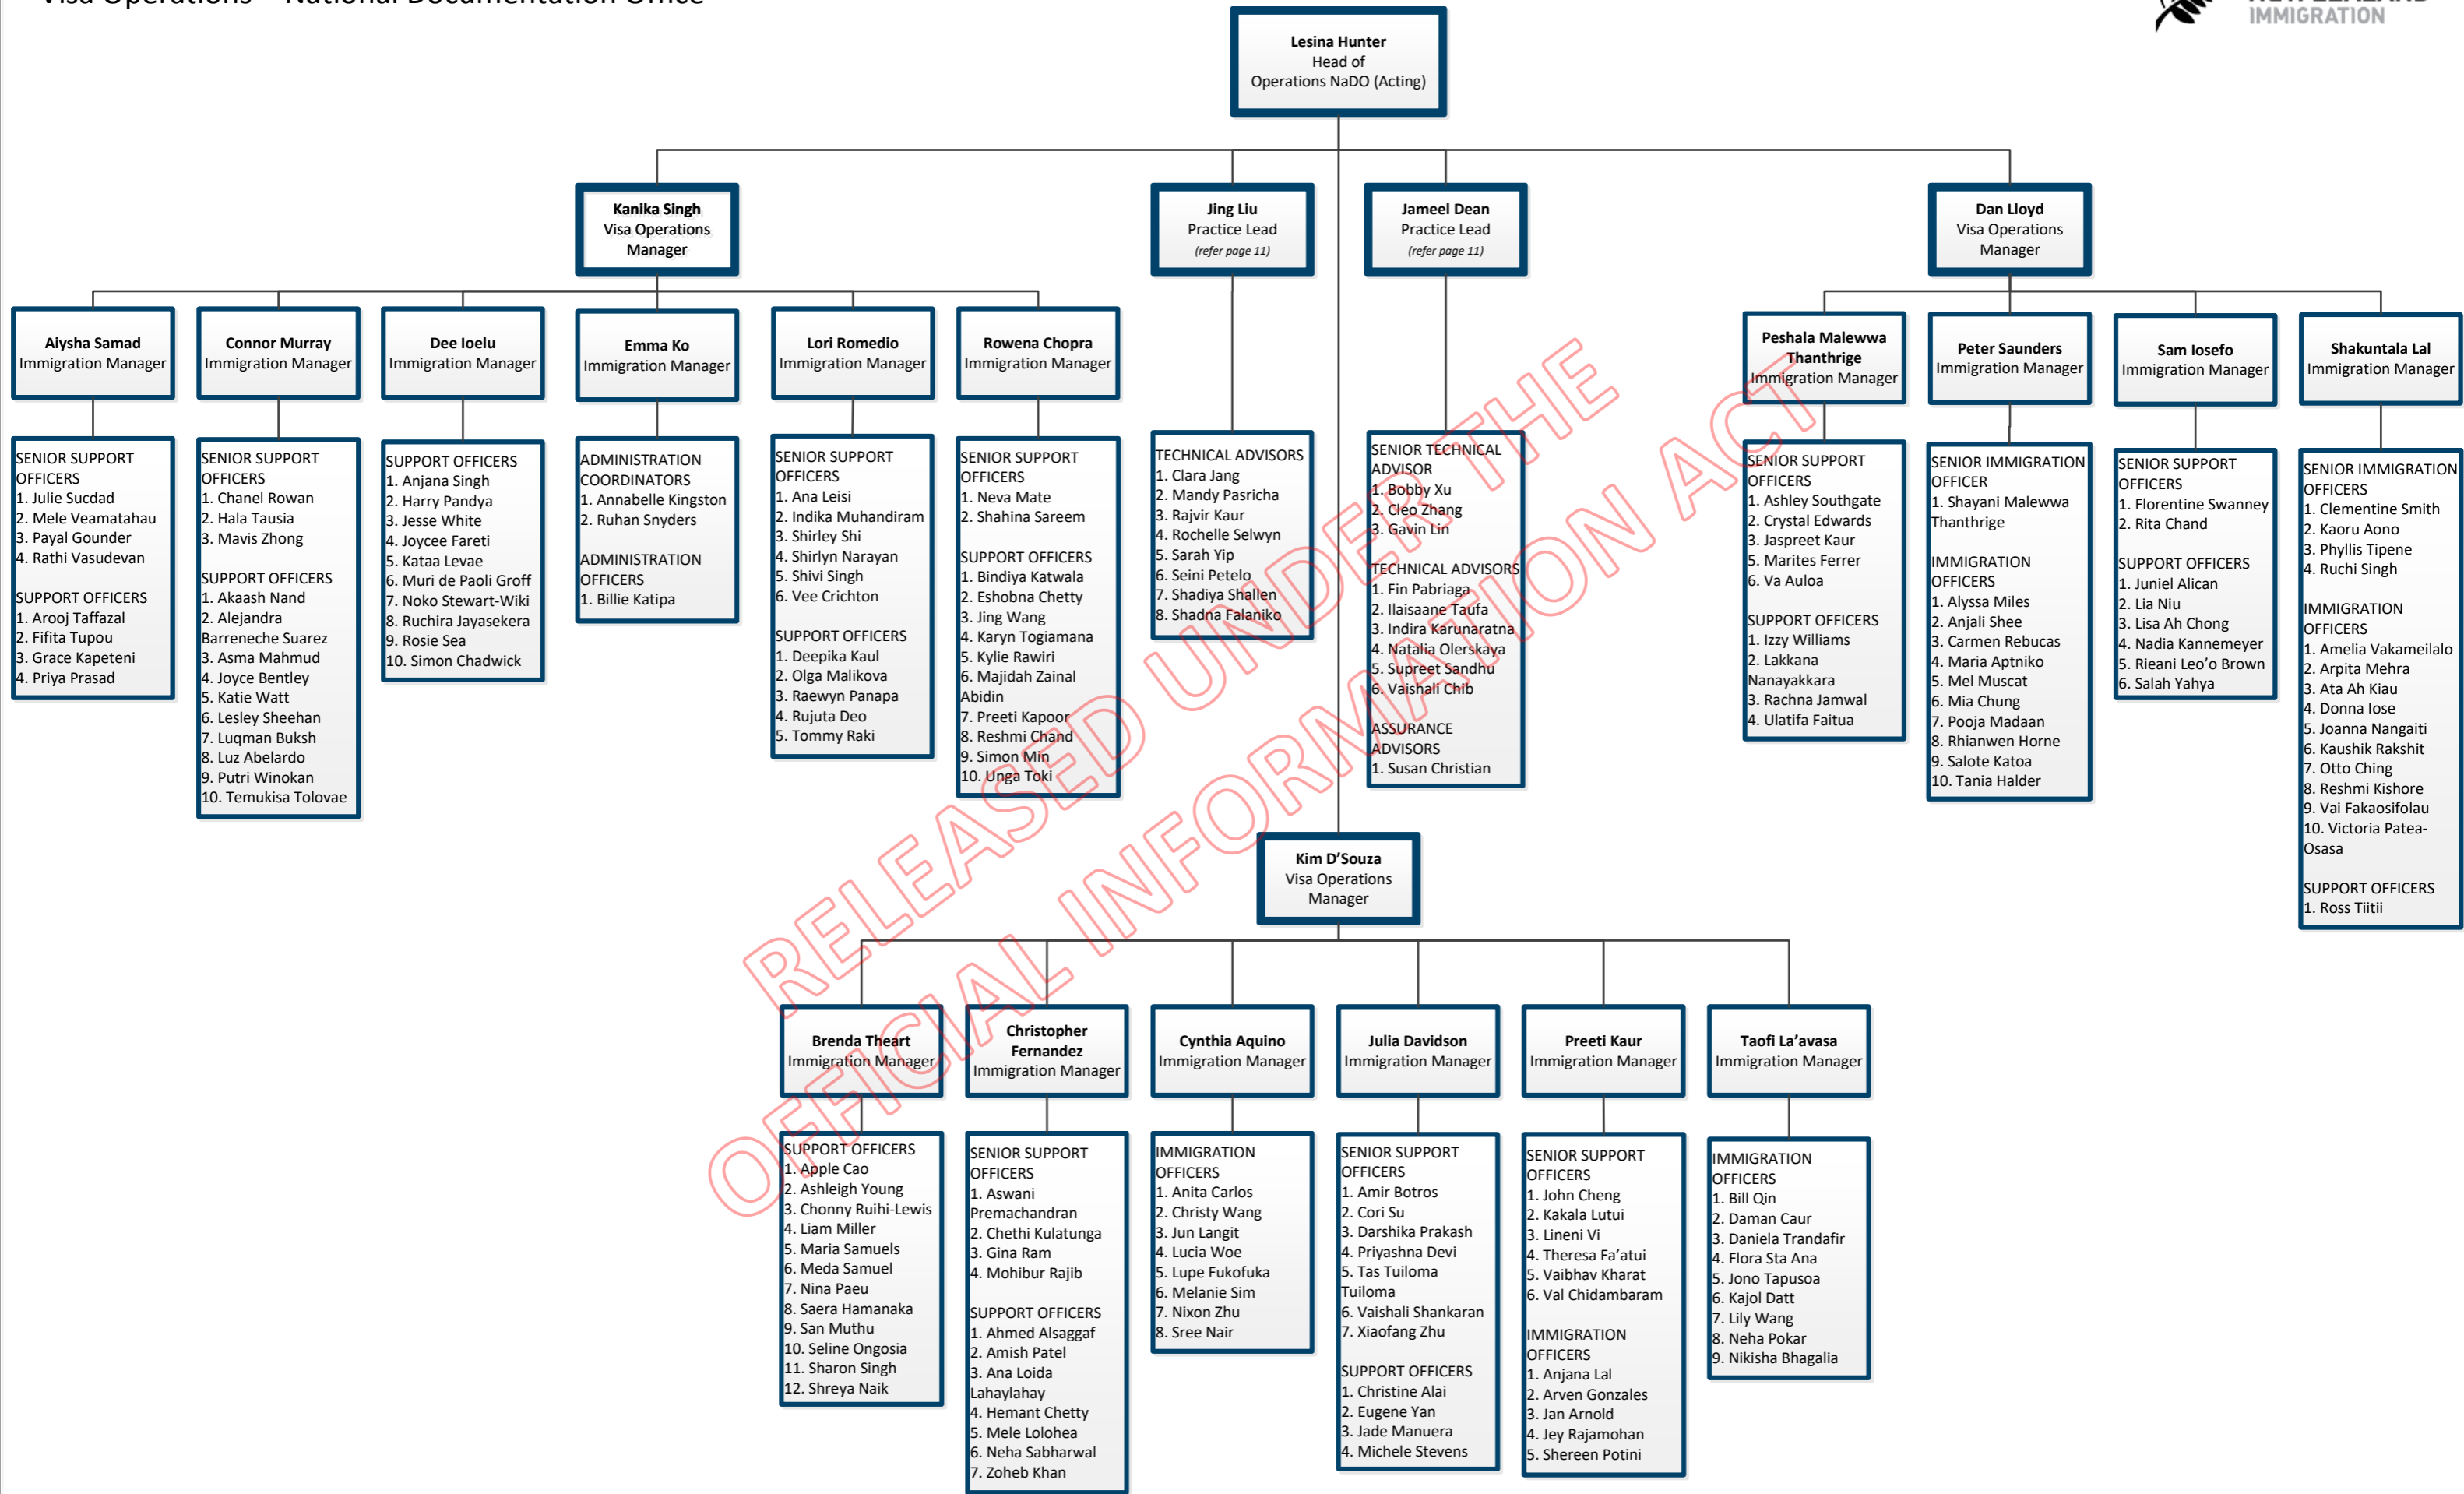

OFFICIAL INFORMATION ACT
RELEASED UNDER THE