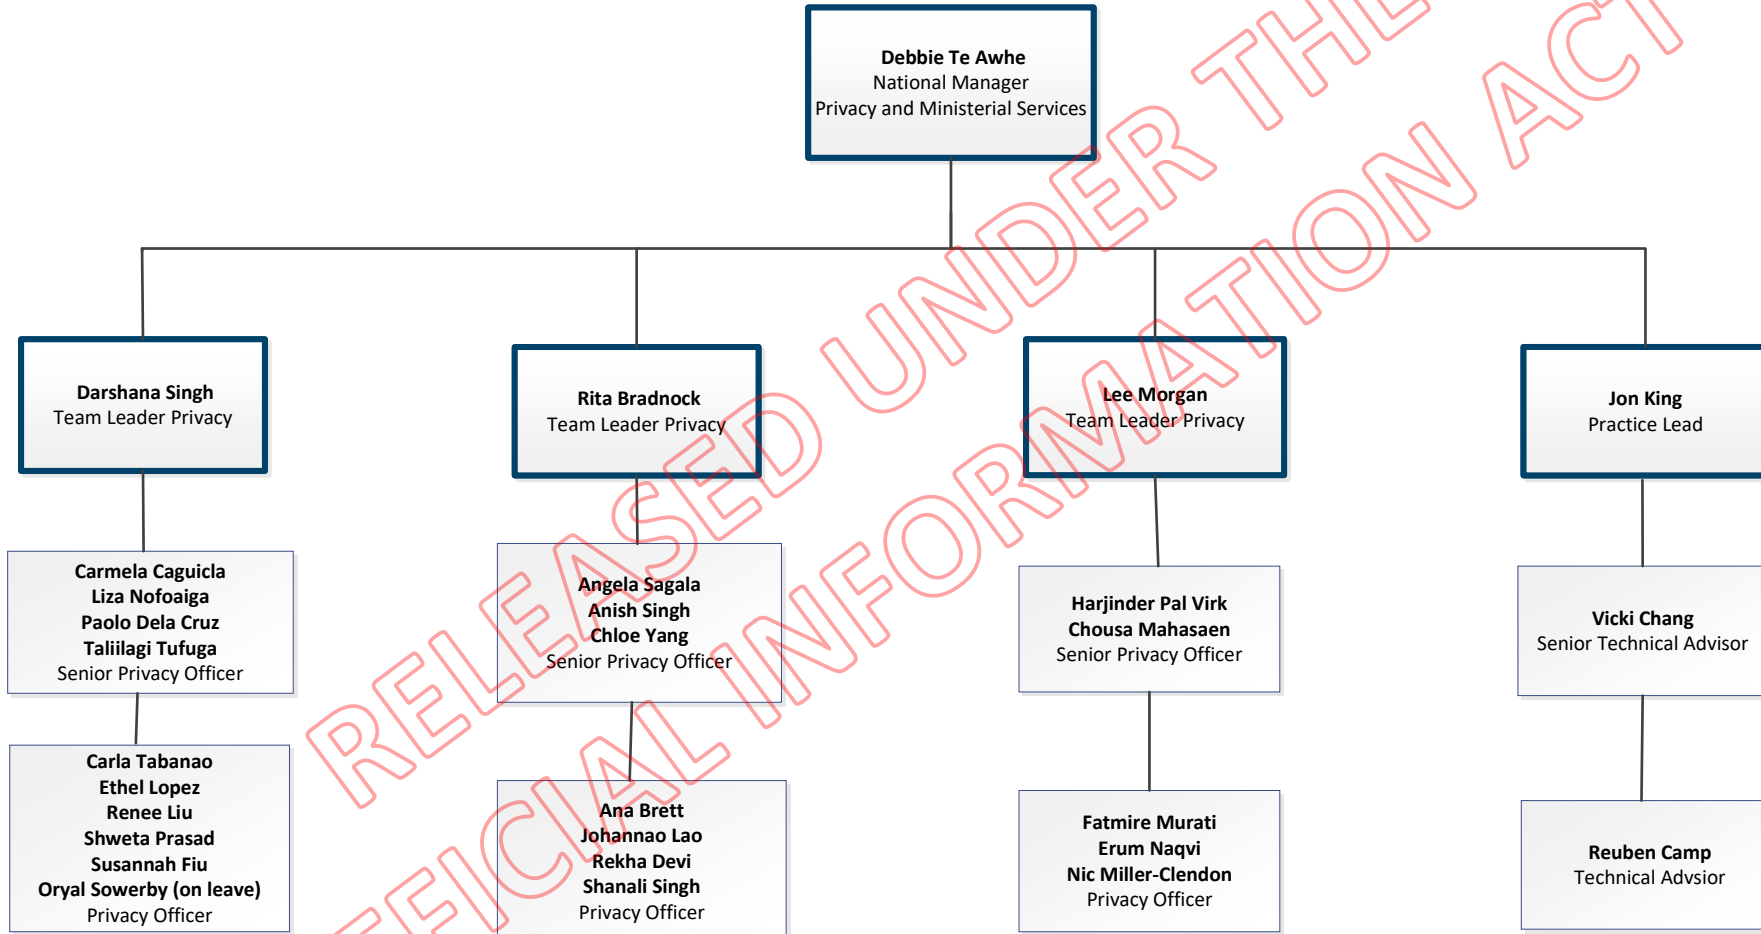

OFFICIAL INFORMATION ACT

RELEASED UNDER THE OFFICIAL INFORMATION ACT

RELEASED UNDER THE OFFICIAL INFORMATION ACT

RELEASED UNDER THE
OFFICIAL INFORMATION ACT

INZ – Immigration Risk and Border Organisation Chart

Immigration Risk and Border Leadership Team

Immigration Risk and Border Business Support Team

RELEASED UNDER THE
OFFICIAL INFORMATION ACT

OFFICIAL INFORMATION UNDER THE OFFICIAL INFORMATION ACT

Peter Elms
National Manager Border
(Wellington) 10054620

Continued on page 3.

Frida Danielson-Folau
Operations Manager
Border
(Auckland Airport) 10072520

Immigration Risk and Border Irregular Immigration & Trafficking in Persons Team

Immigration Risk and Border Risk & Verification Offshore Team

- ADMINISTRATION OFFICER**
1. Angelica McQuinlan
- SUPPORT OFFICERS**
1. Ben Mitchell
 2. Rebecca James

OFFICIAL INFORMATION ACT

Nick Tolan
 Head of Operations

Annie Gavigan
 Visa Operations Manager

Amanda Campbell
 Practice Lead