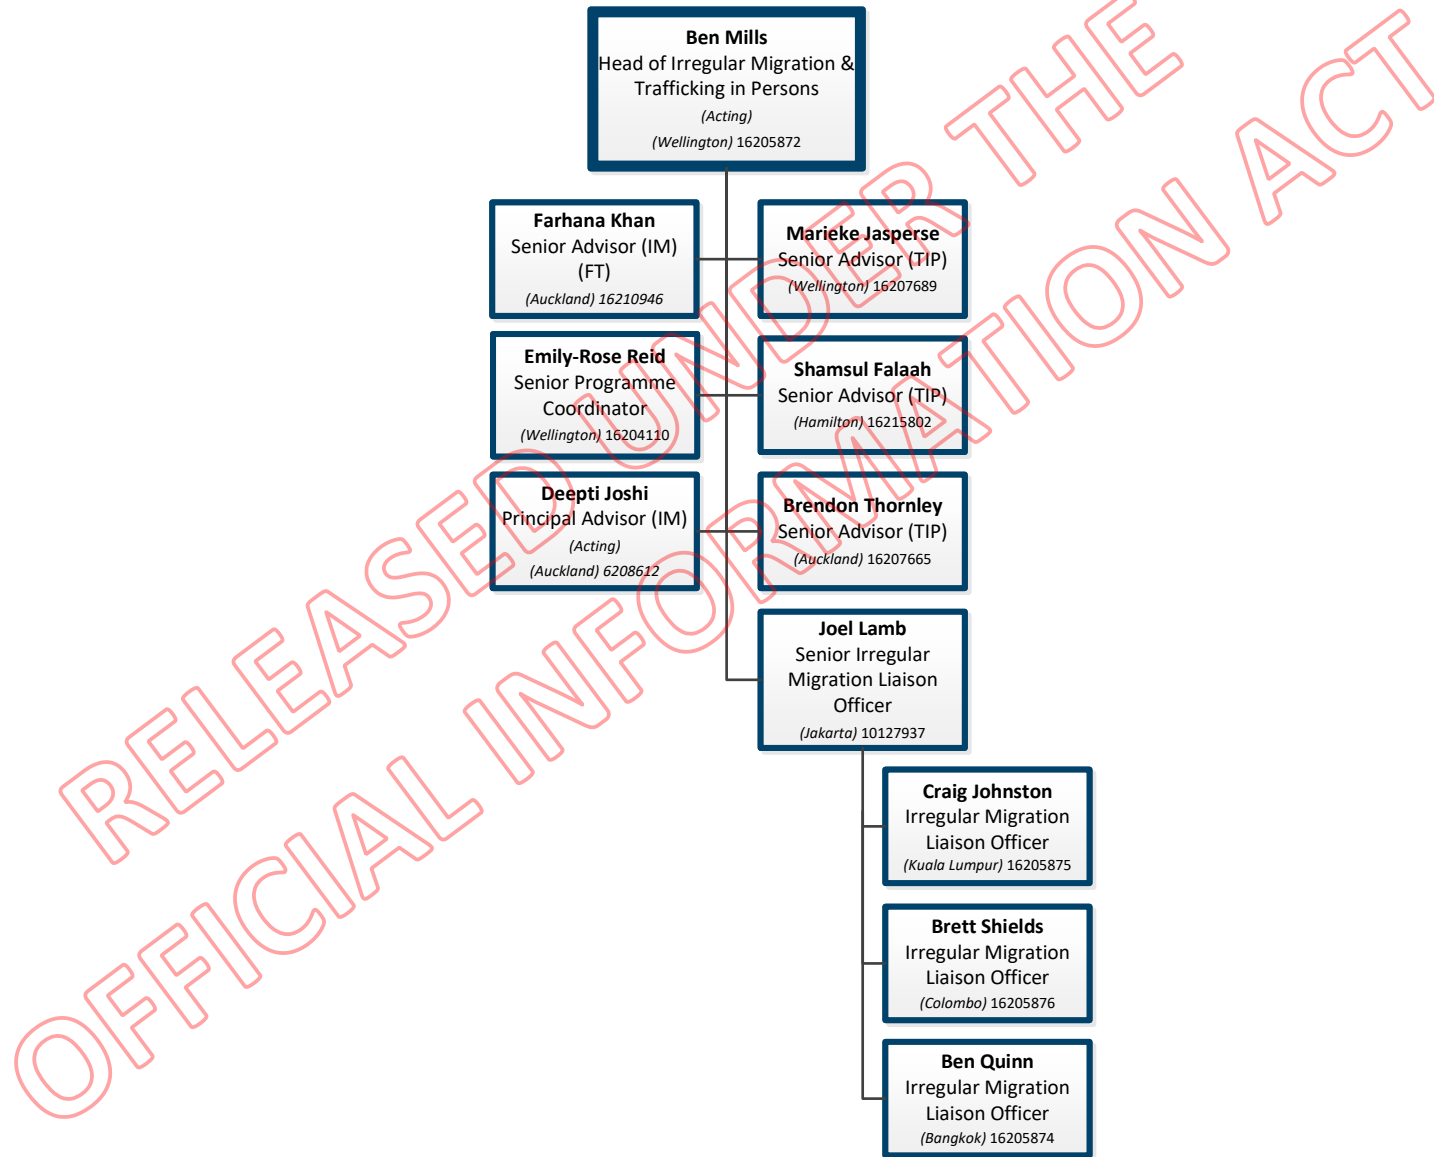

Immigration Risk and Border Leadership Team

Immigration Risk and Border Business Support Team

RELEASED UNDER THE
OFFICIAL INFORMATION ACT

OFFICIAL INFORMATION UNDER THE OFFICIAL INFORMATION ACT

Peter Elms
National Manager Border
(Wellington) 10054620

Continued on page 3.

Frida Danielson-Folau
Operations Manager
Border
(Auckland Airport) 10072520

Immigration Risk and Border Irregular Immigration & Trafficking in Persons Team

Immigration Risk and Border Risk & Verification Offshore Team