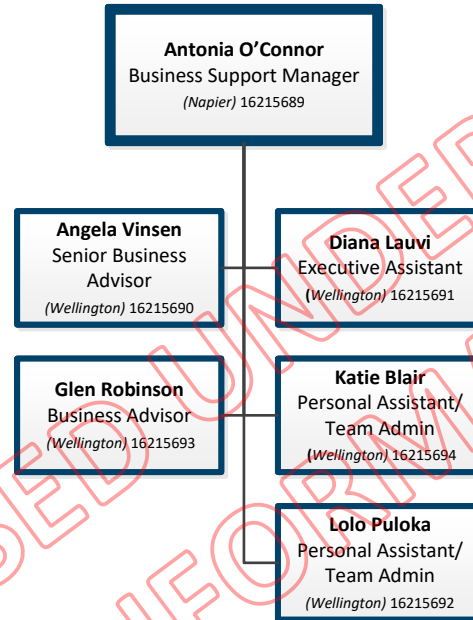

OFFICIAL INFORMATION ACT

RELEASED UNDER THE OFFICIAL INFORMATION ACT

RELEASED UNDER THE OFFICIAL INFORMATION ACT

RELEASED UNDER THE
OFFICIAL INFORMATION ACT

INZ – Immigration Risk and Border Organisation Chart

Immigration Risk and Border Leadership Team

Immigration Risk and Border Business Support Team

RELEASED UNDER THE
OFFICIAL INFORMATION ACT

OFFICIAL INFORMATION UNDER THE OFFICIAL INFORMATION ACT

Peter Elms
National Manager Border
(Wellington) 10054620