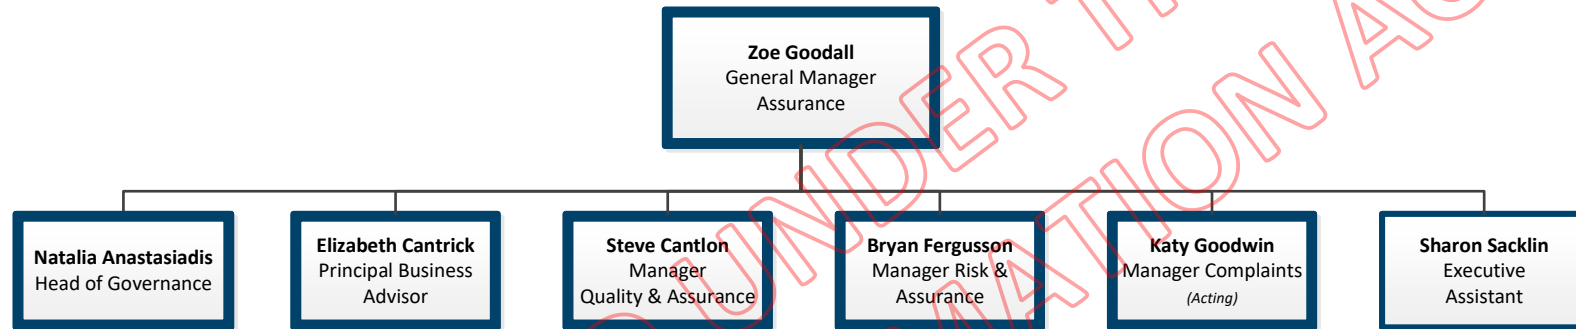

OFFICIAL INFORMATION ACT

RELEASED UNDER THE OFFICIAL INFORMATION ACT

RELEASED UNDER THE OFFICIAL INFORMATION ACT

RELEASED UNDER THE
OFFICIAL INFORMATION ACT

INZ – Immigration Risk and Border Organisation Chart

Immigration Risk and Border Leadership Team

Immigration Risk and Border Business Support Team

RELEASED UNDER THE
OFFICIAL INFORMATION ACT

OFFICIAL INFORMATION UNDER THE OFFICIAL INFORMATION ACT

Peter Elms
National Manager Border
(Wellington) 10054620

Continued on page 3.

Frida Danielson-Folau
Operations Manager
Border
(Auckland Airport) 10072520

Immigration Risk and Border Irregular Immigration & Trafficking in Persons Team

Immigration Risk and Border Risk & Verification Offshore Team