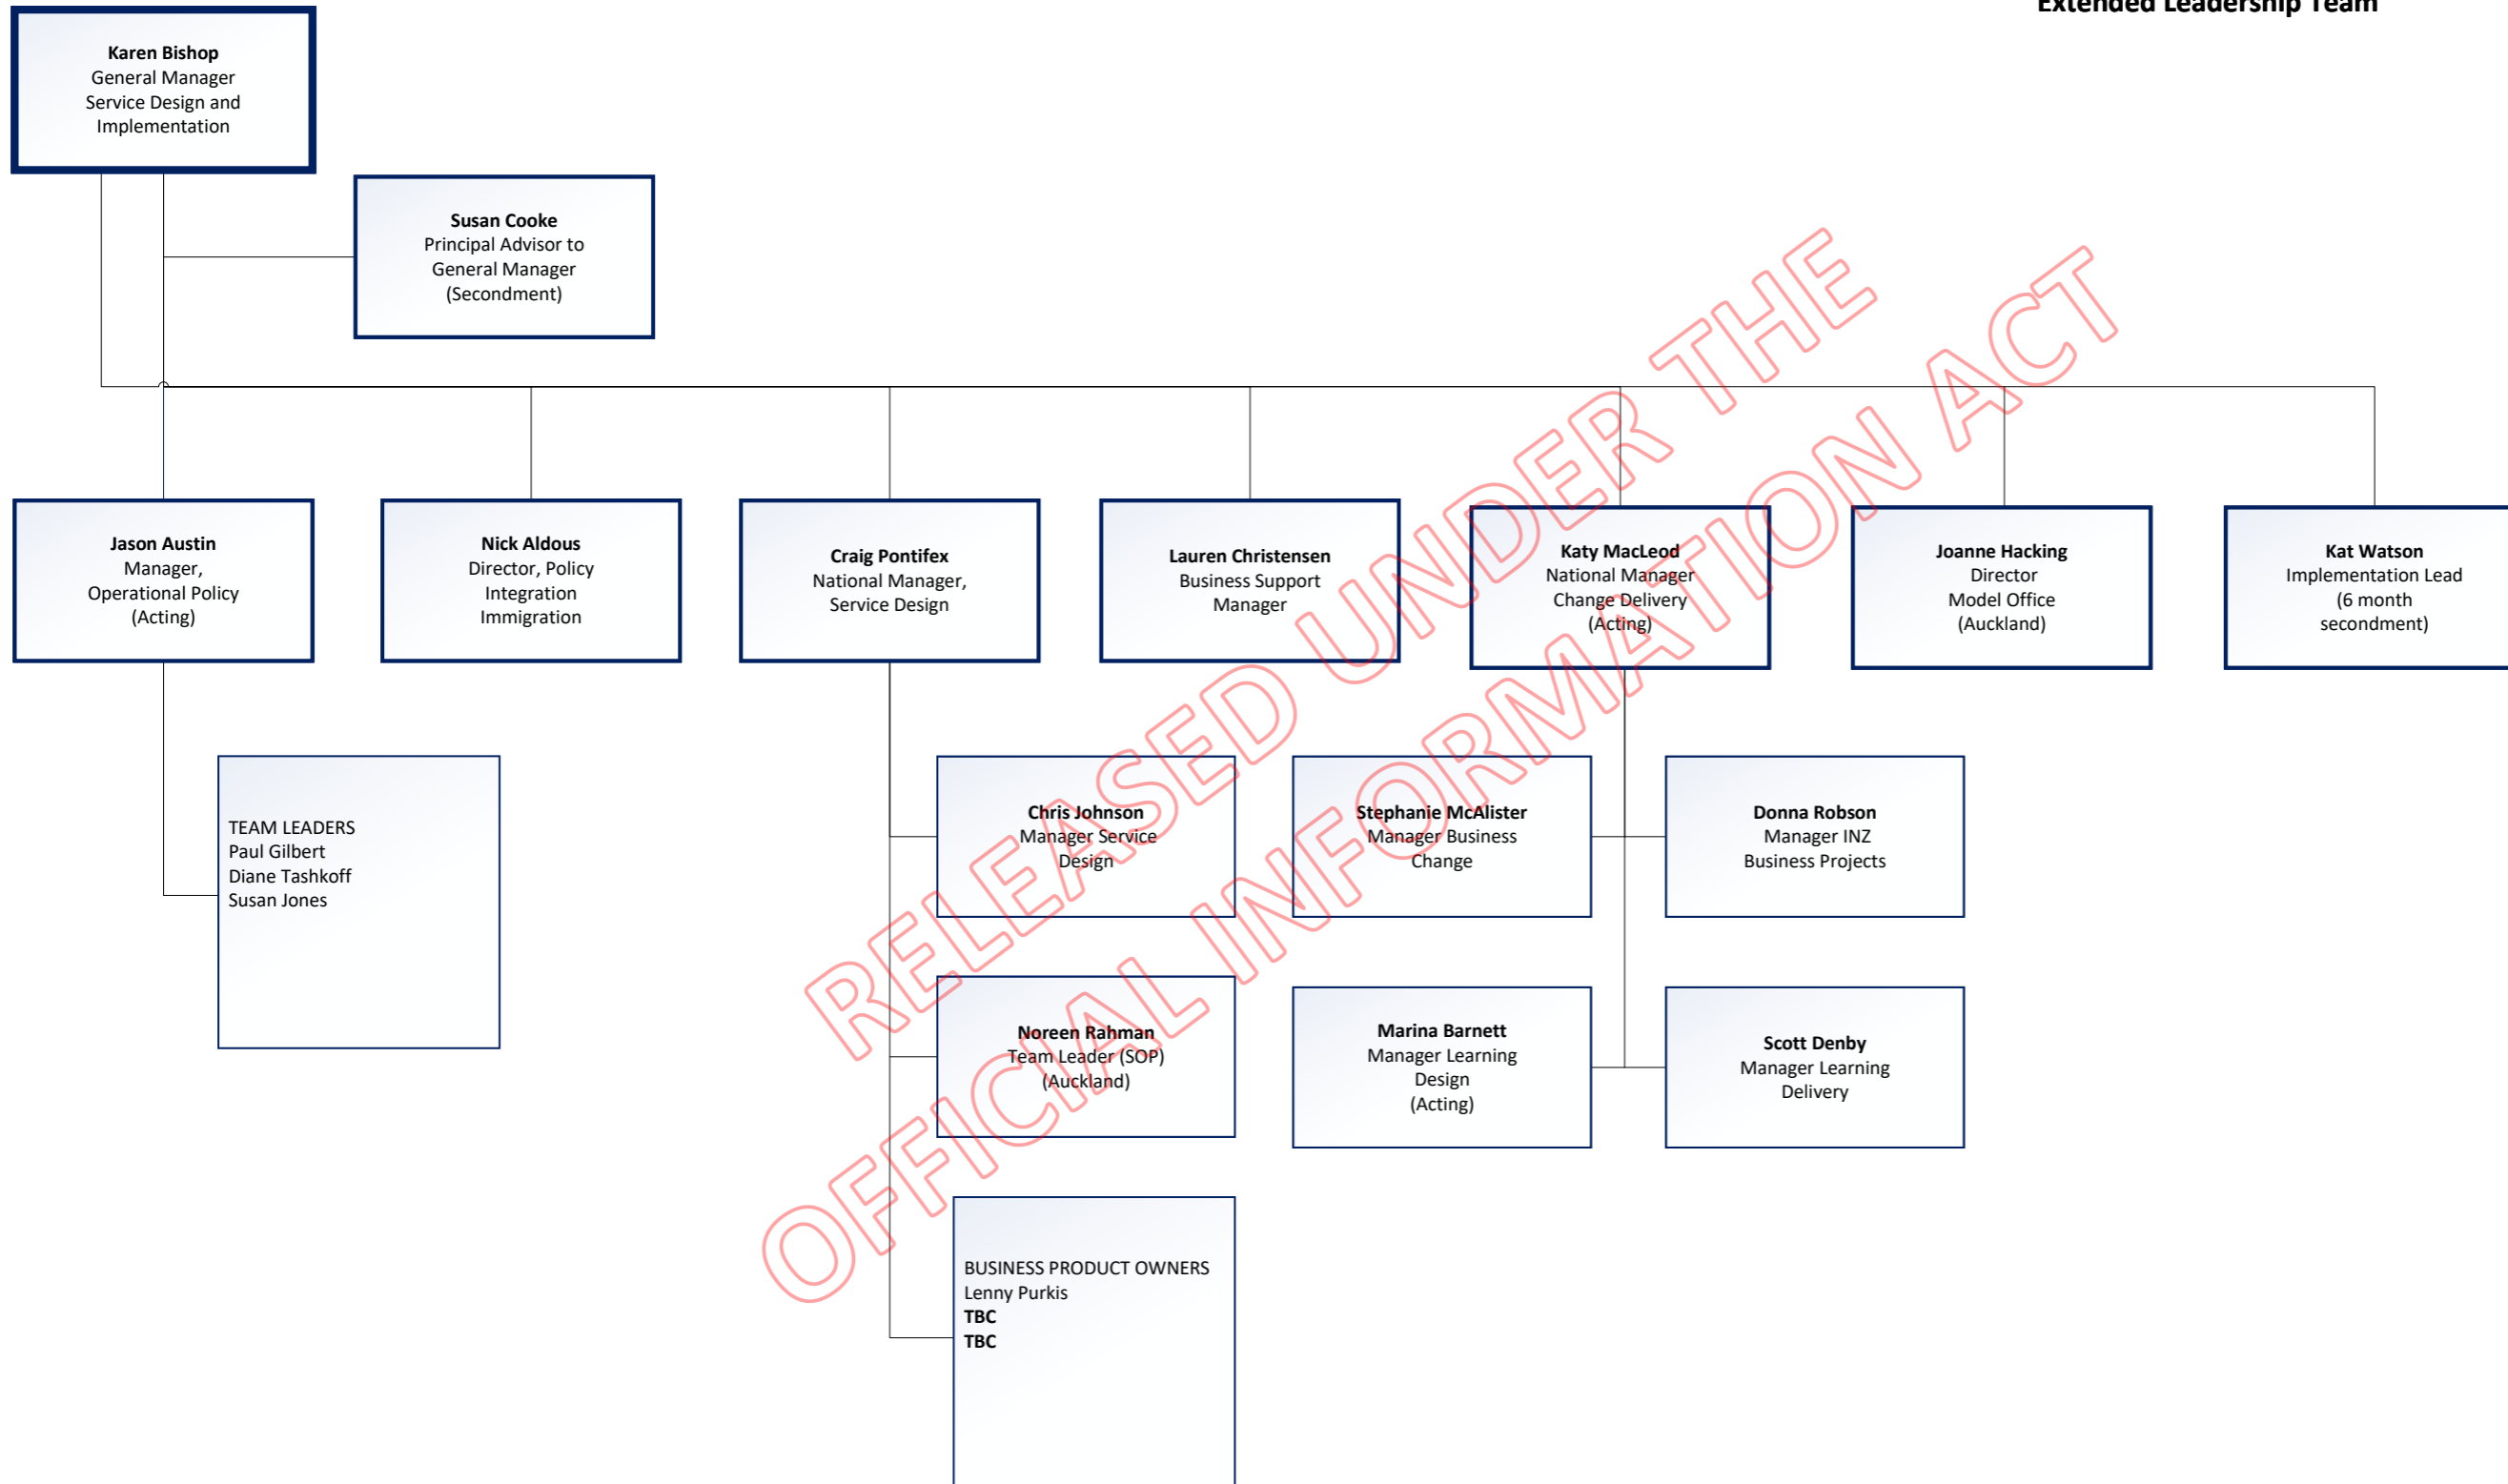

Continued on page 3.

Frida Danielson-Folau
Operations Manager
Border
(Auckland Airport) 10072520

Immigration Risk and Border Irregular Immigration & Trafficking in Persons Team

Immigration Risk and Border Risk & Verification Offshore Team

RELEASED UNDER
OFFICIAL INFORMATION ACT

Immigration Risk and Border Risk & Verification Onshore Team

**Service Design and Implementation
Leadership Team**

RELEASED UNDER THE OFFICIAL INFORMATION ACT

**Service Design and Implementation
Extended Leadership Team**