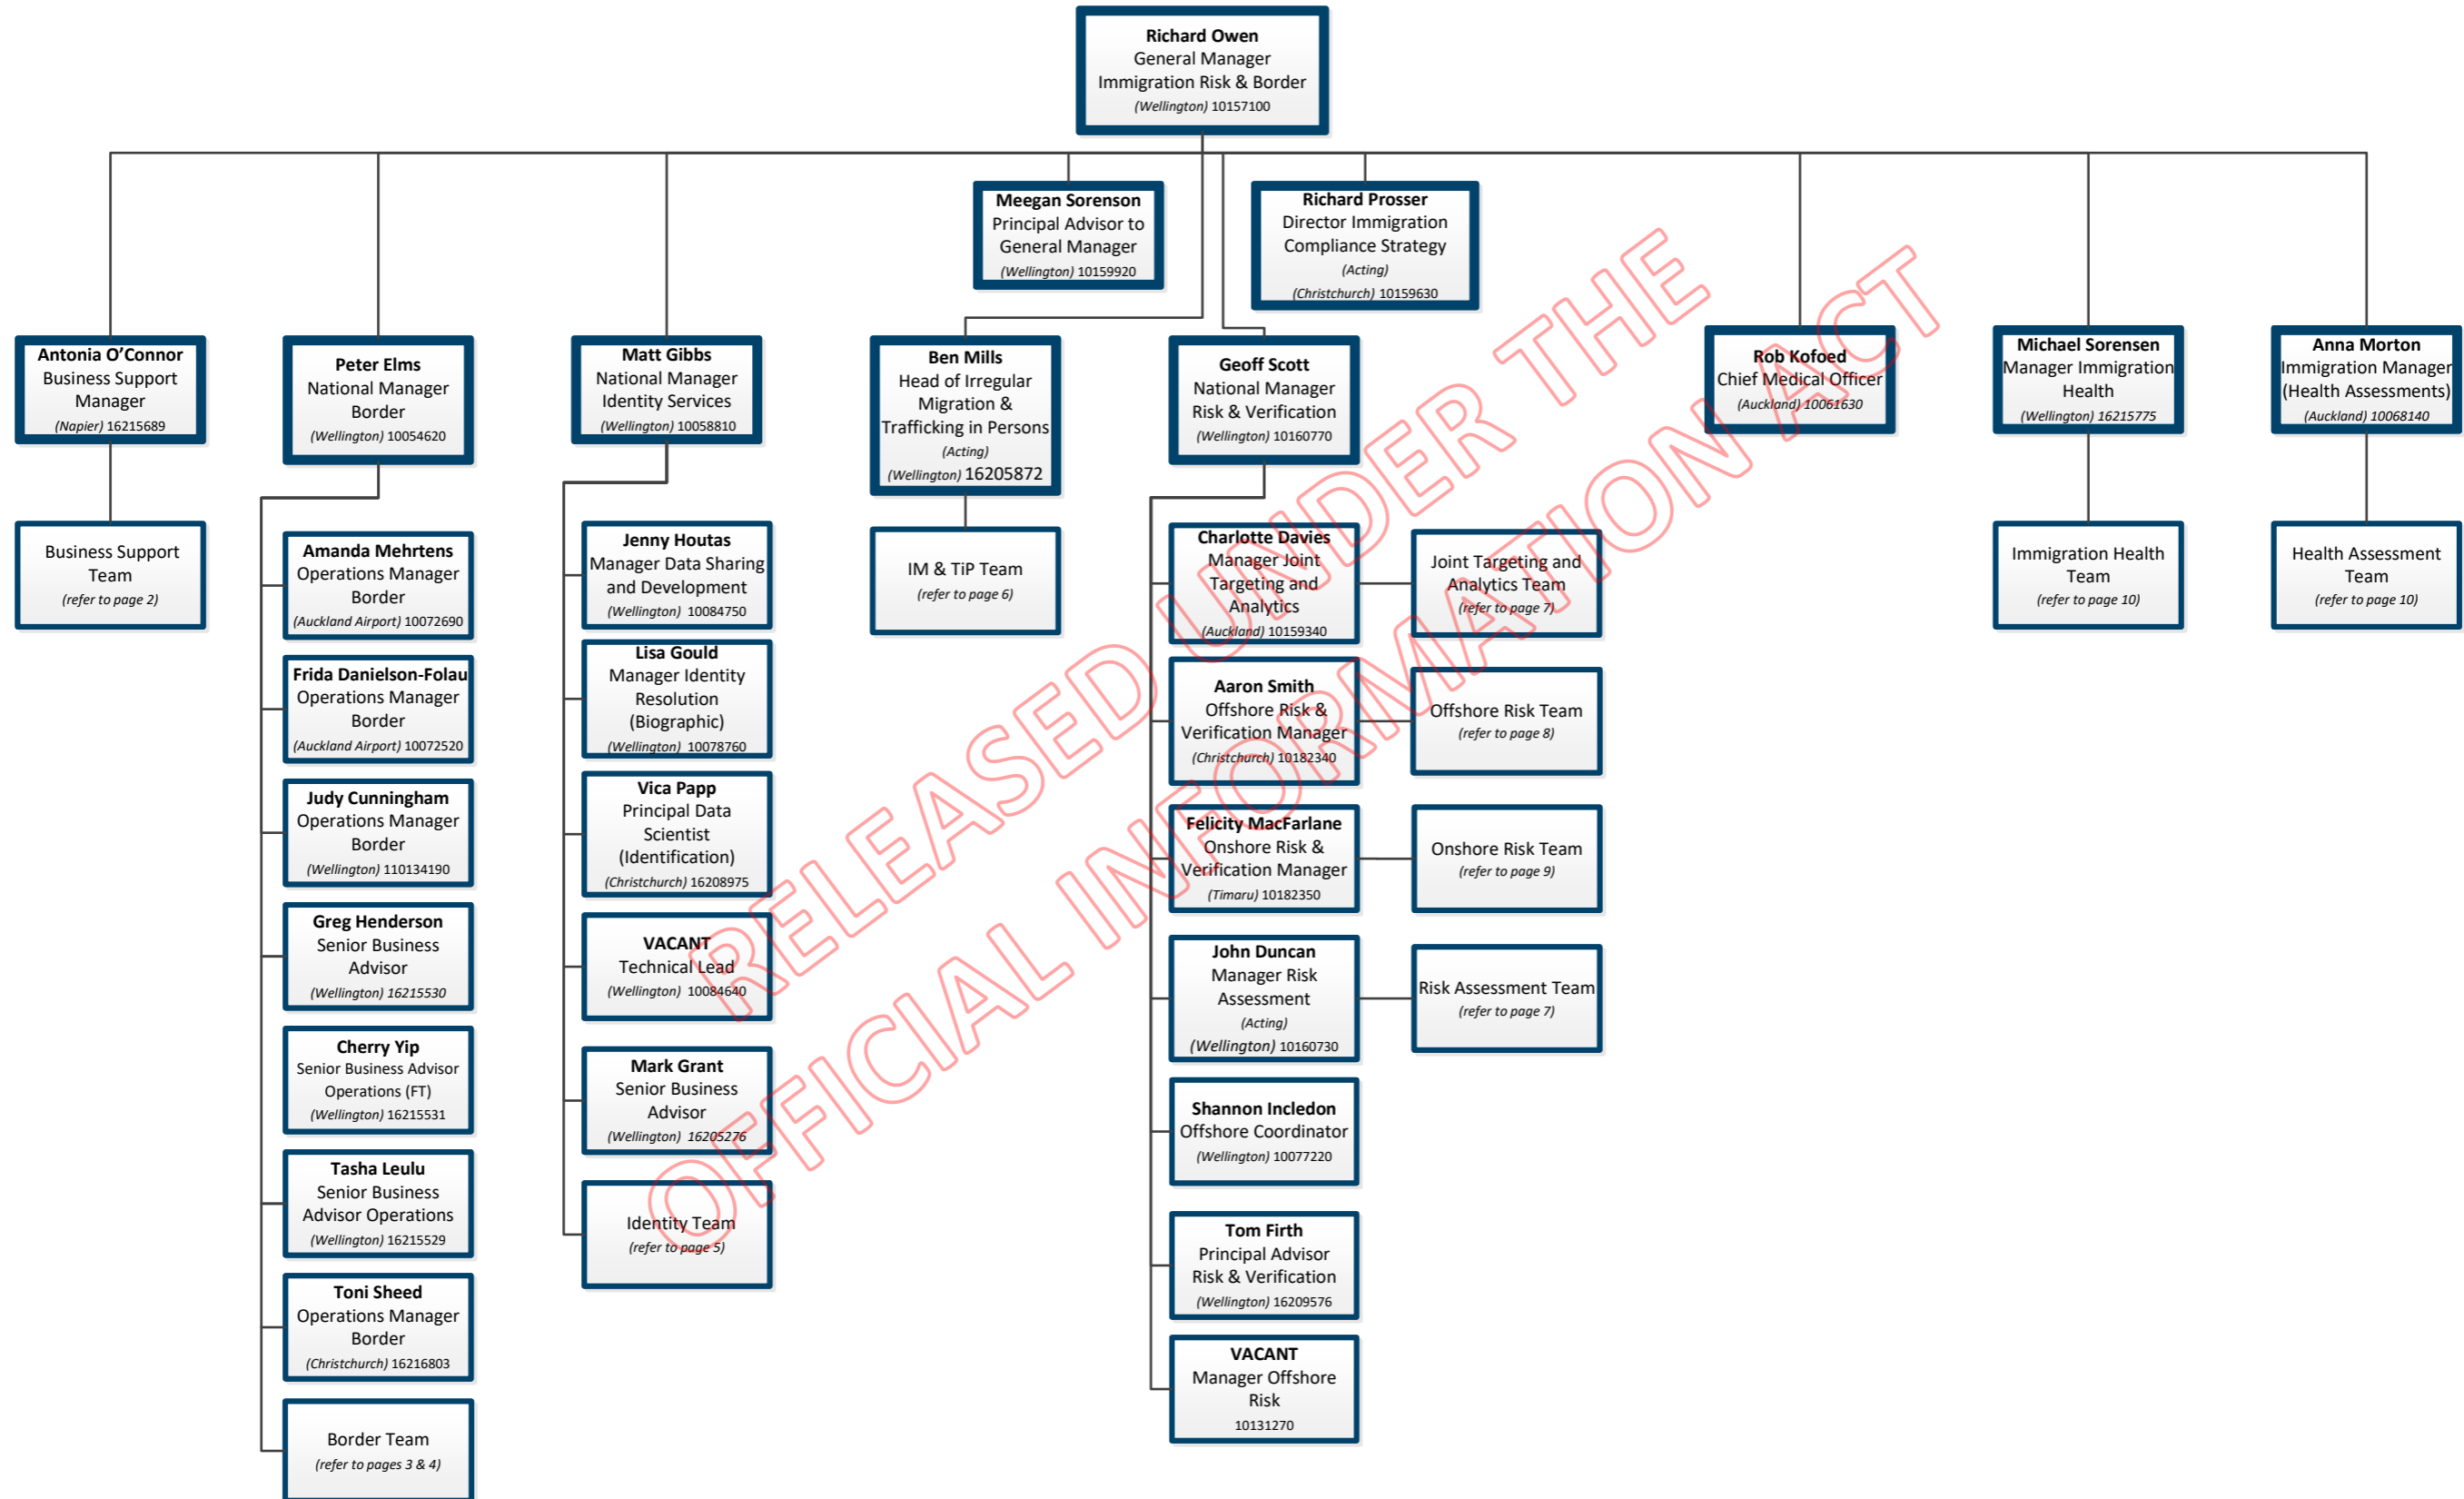

INZ – Immigration Risk and Border Organisation Chart

Immigration Risk and Border Leadership Team