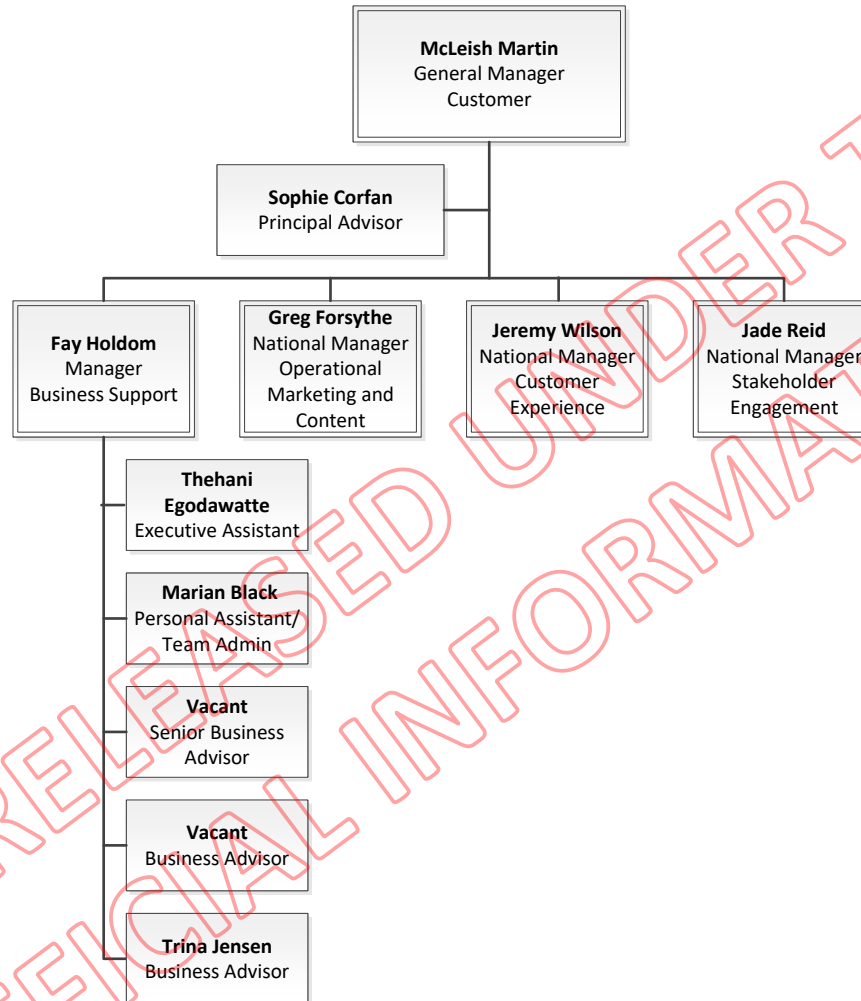

RELEASED UNDER THE OFFICIAL INFORMATION ACT