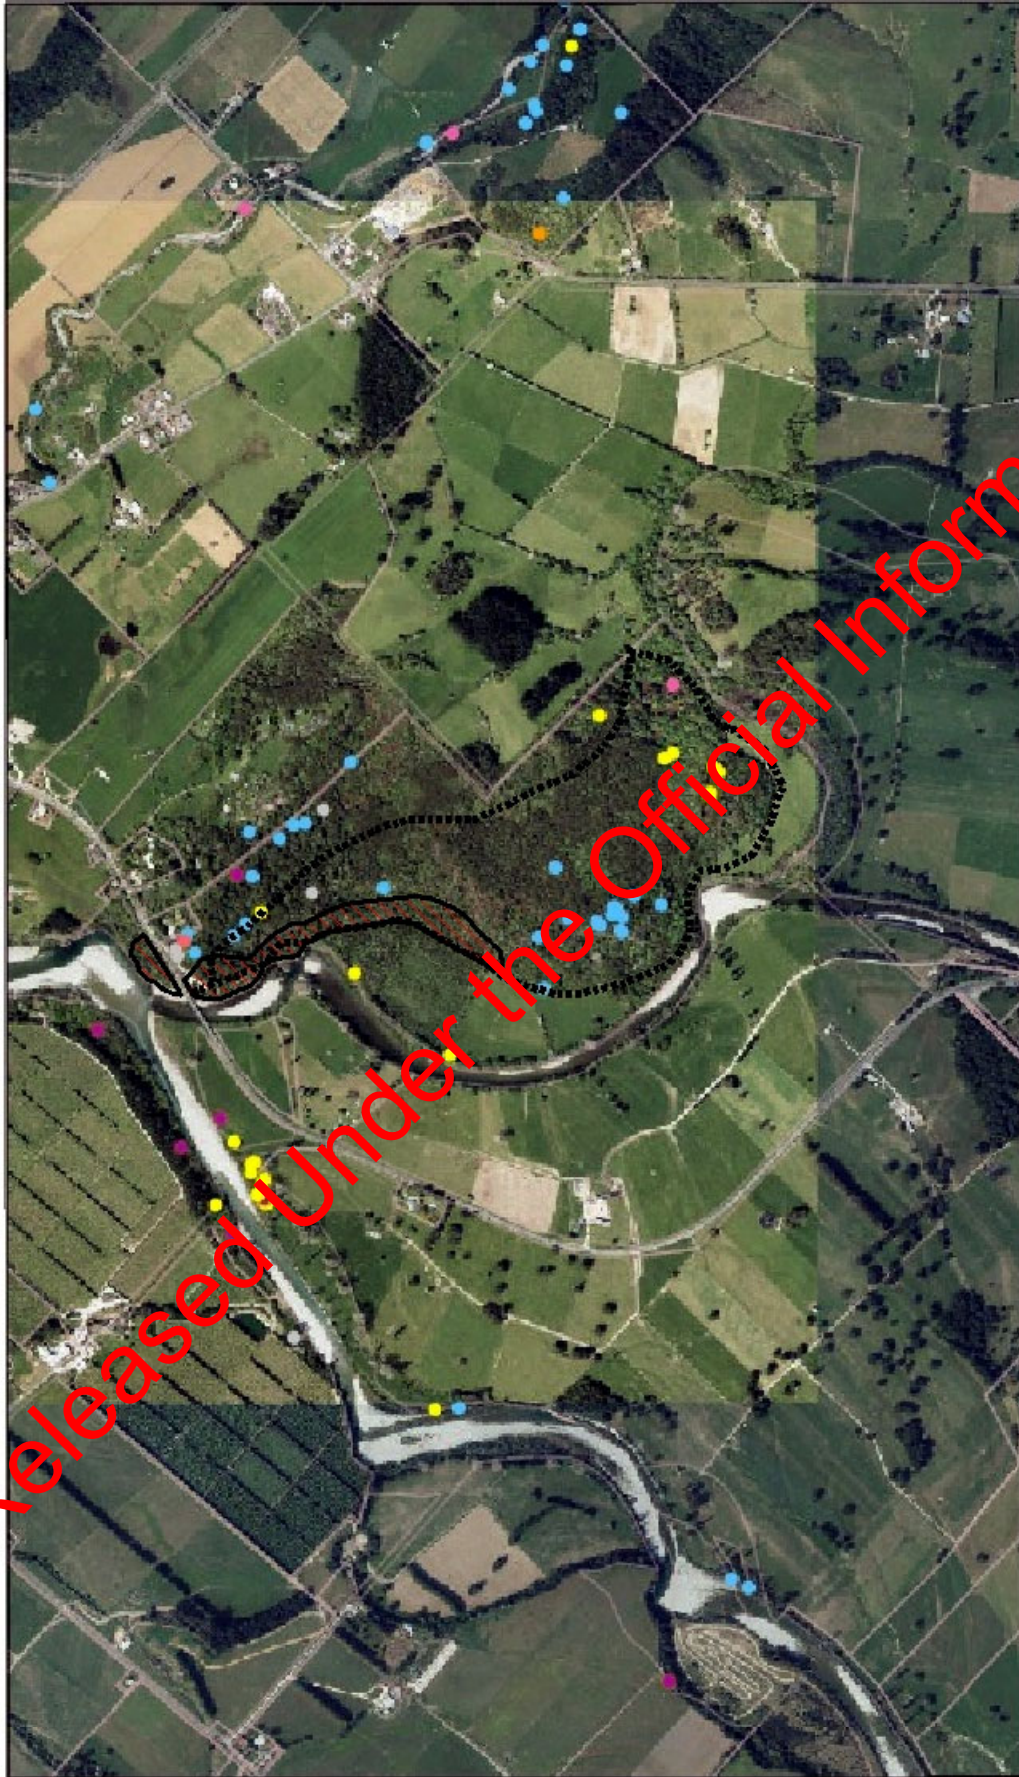

12/12/2023, 12:31:54 pm

Waypoints (Weeds)

- Banana Passion Vine
- Italian Jasmine
- Japanese Honeysuckle
- Kiwi Vine
- Old Man's Beard

Property Control Sheet

- Pampas
- Other
- Yes
- Not Assessed

1:12,805

Eagle Technology, Land Information New Zealand, SEBSS, Community Maps, Community Maps contributors

Eagle Technology, Land Information New Zealand, SEBSS, Community Maps, Community Maps contributors

Released Under the Official Information Act