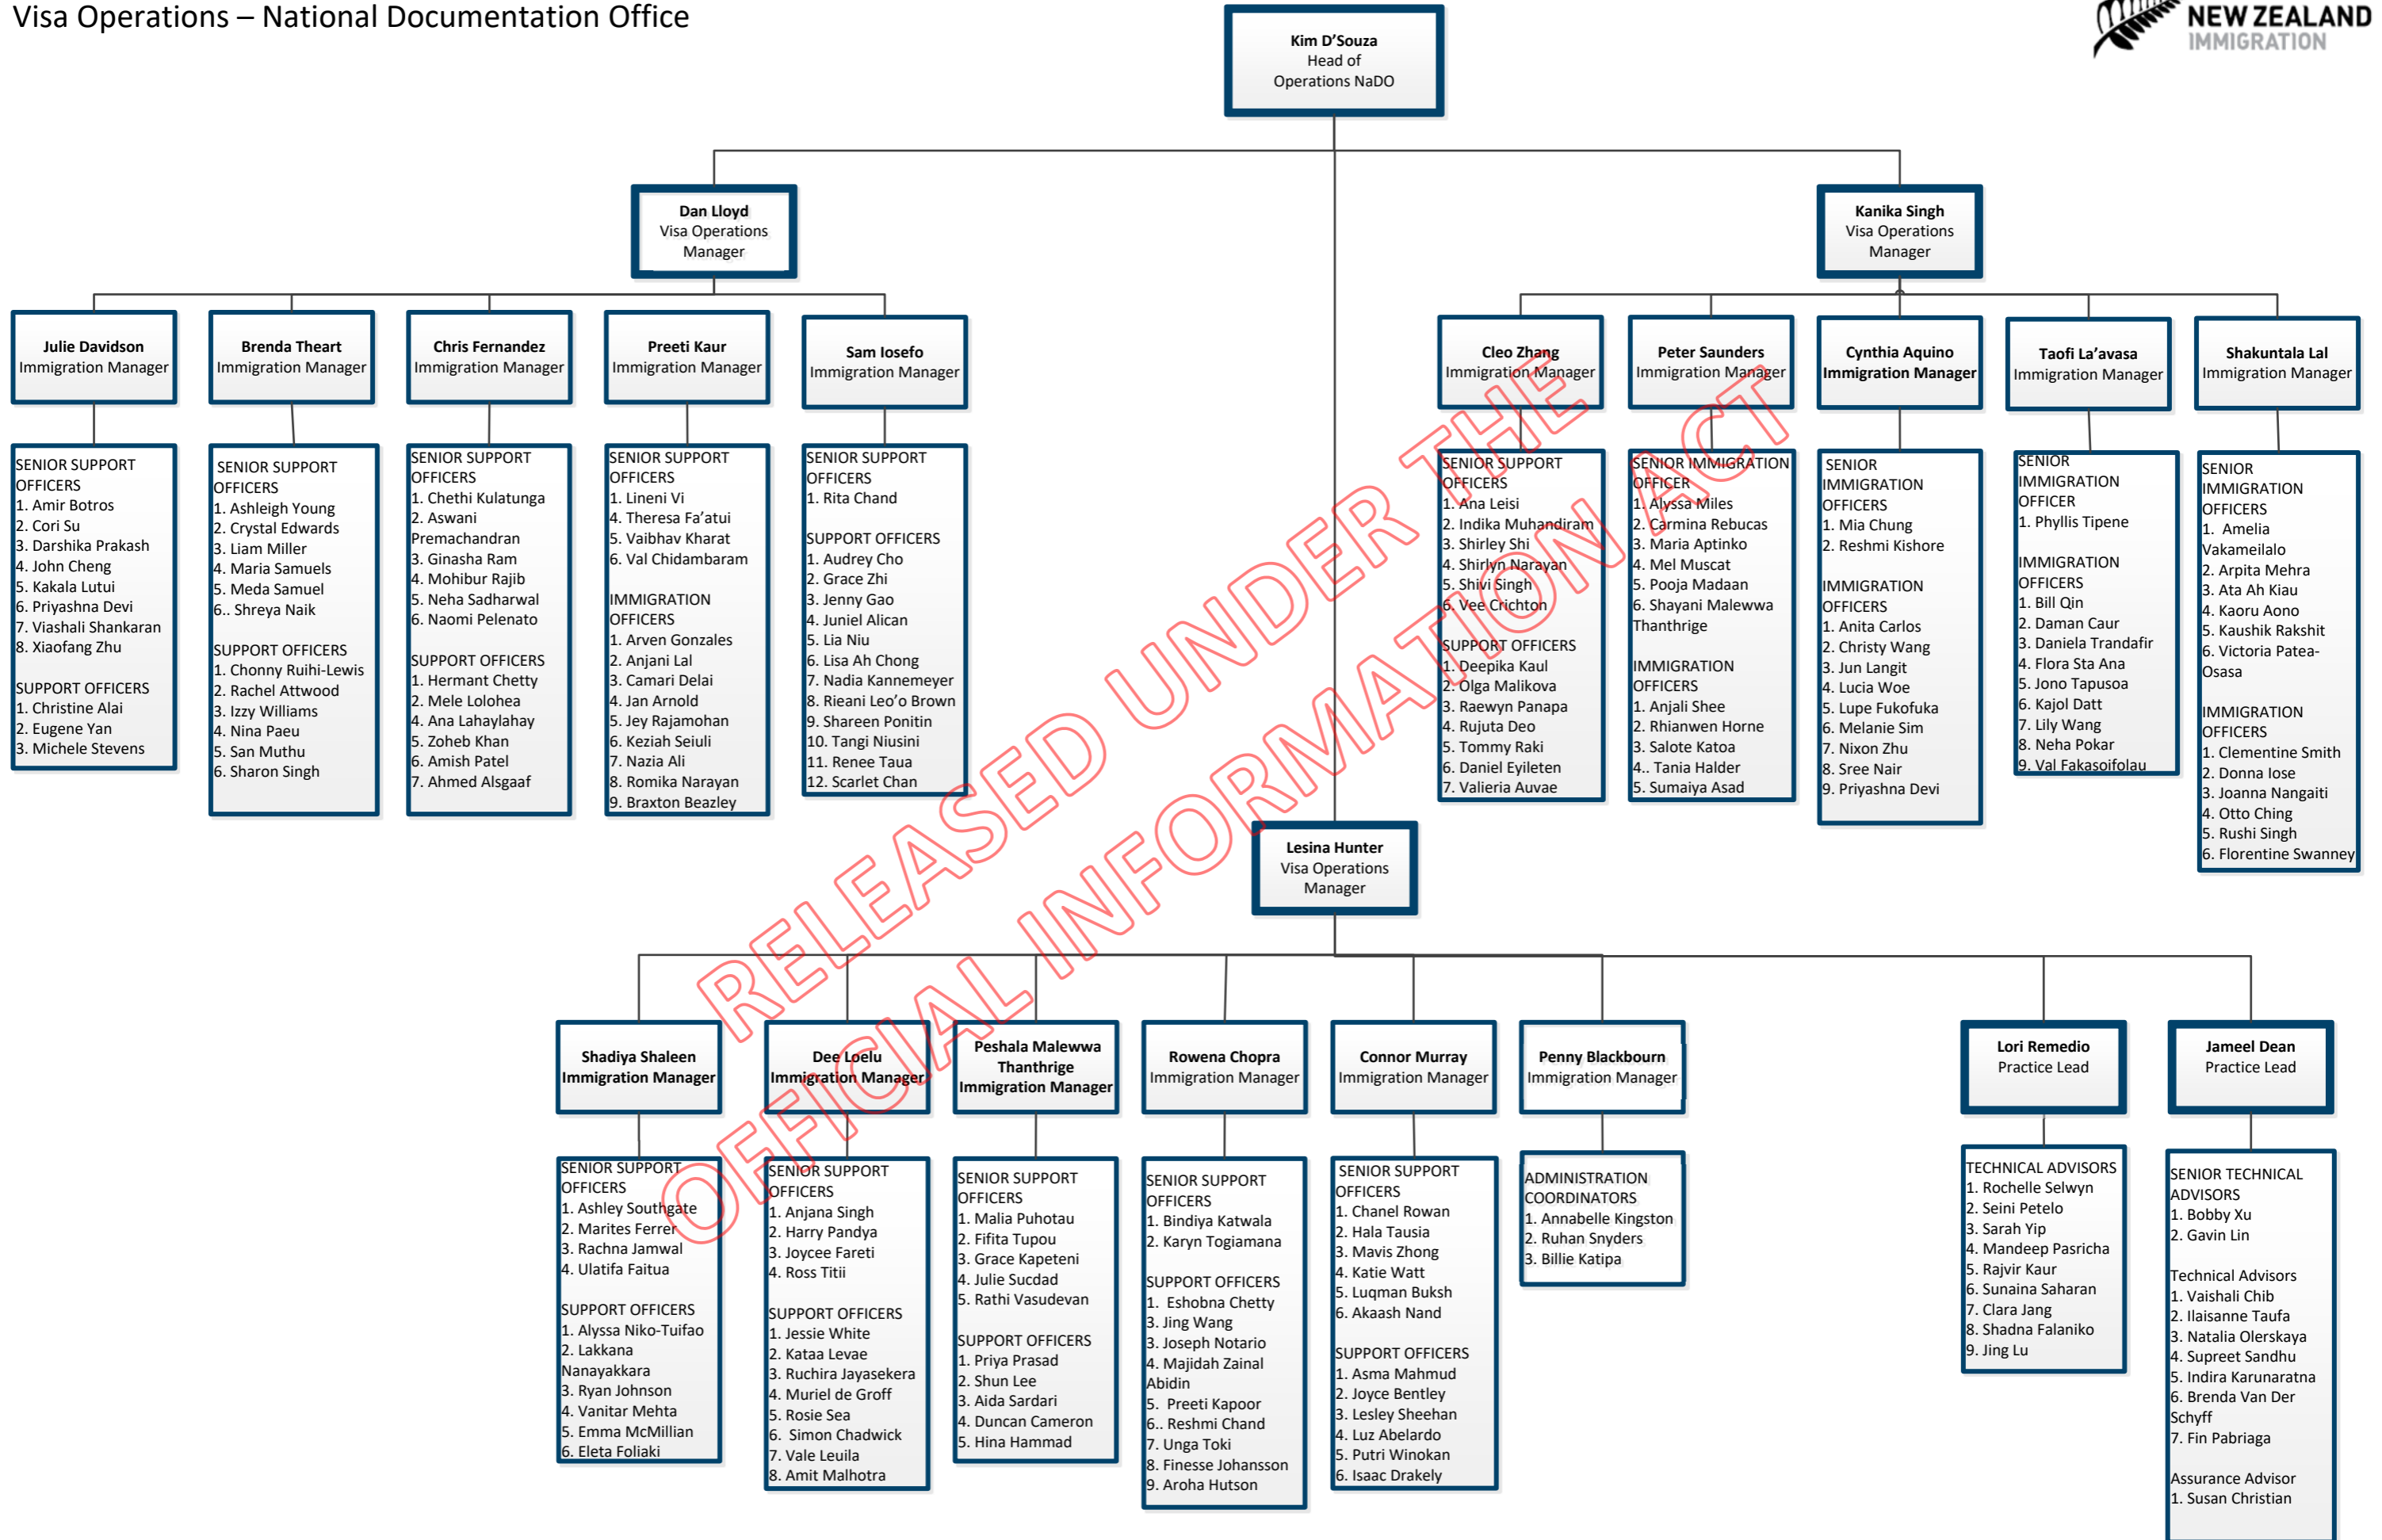

INZ Chief Operating Officer branch

Business Operations

INZ Chief Operating Officer

Visa Operations – Palmerston North

RELEASED UNDER THE OFFICIAL INFORMATION ACT

INZ Chief Operating Officer branch
Visa Operations – Manukau 2

RELEASED UNDER THE OFFICIAL INFORMATION ACT

Immigration New Zealand Customer Experience

RELEASED UNDER THE OFFICIAL INFORMATION ACT

OFFICIAL INFORMATION ACT

INZ – Immigration Risk and Border Organisation Chart