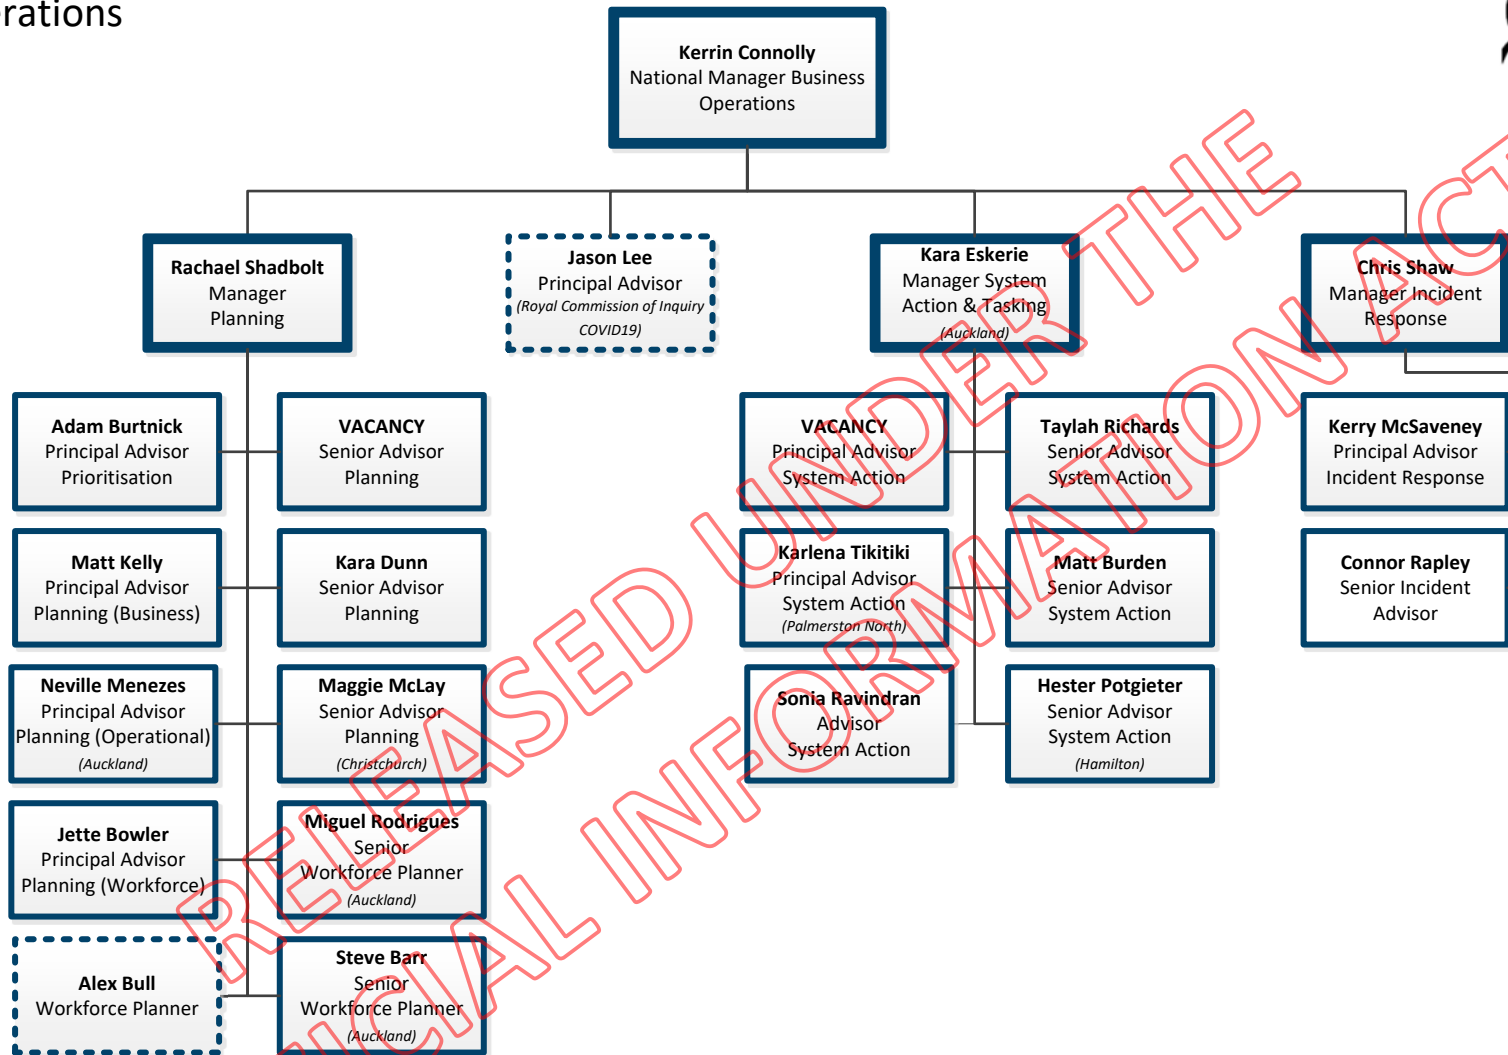

INZ Chief Operating Officer branch

Business Operations

INZ Chief Operating Officer

Visa Operations – Palmerston North

RELEASED UNDER THE OFFICIAL INFORMATION ACT

INZ Chief Operating Officer branch
Visa Operations – Manukau 2