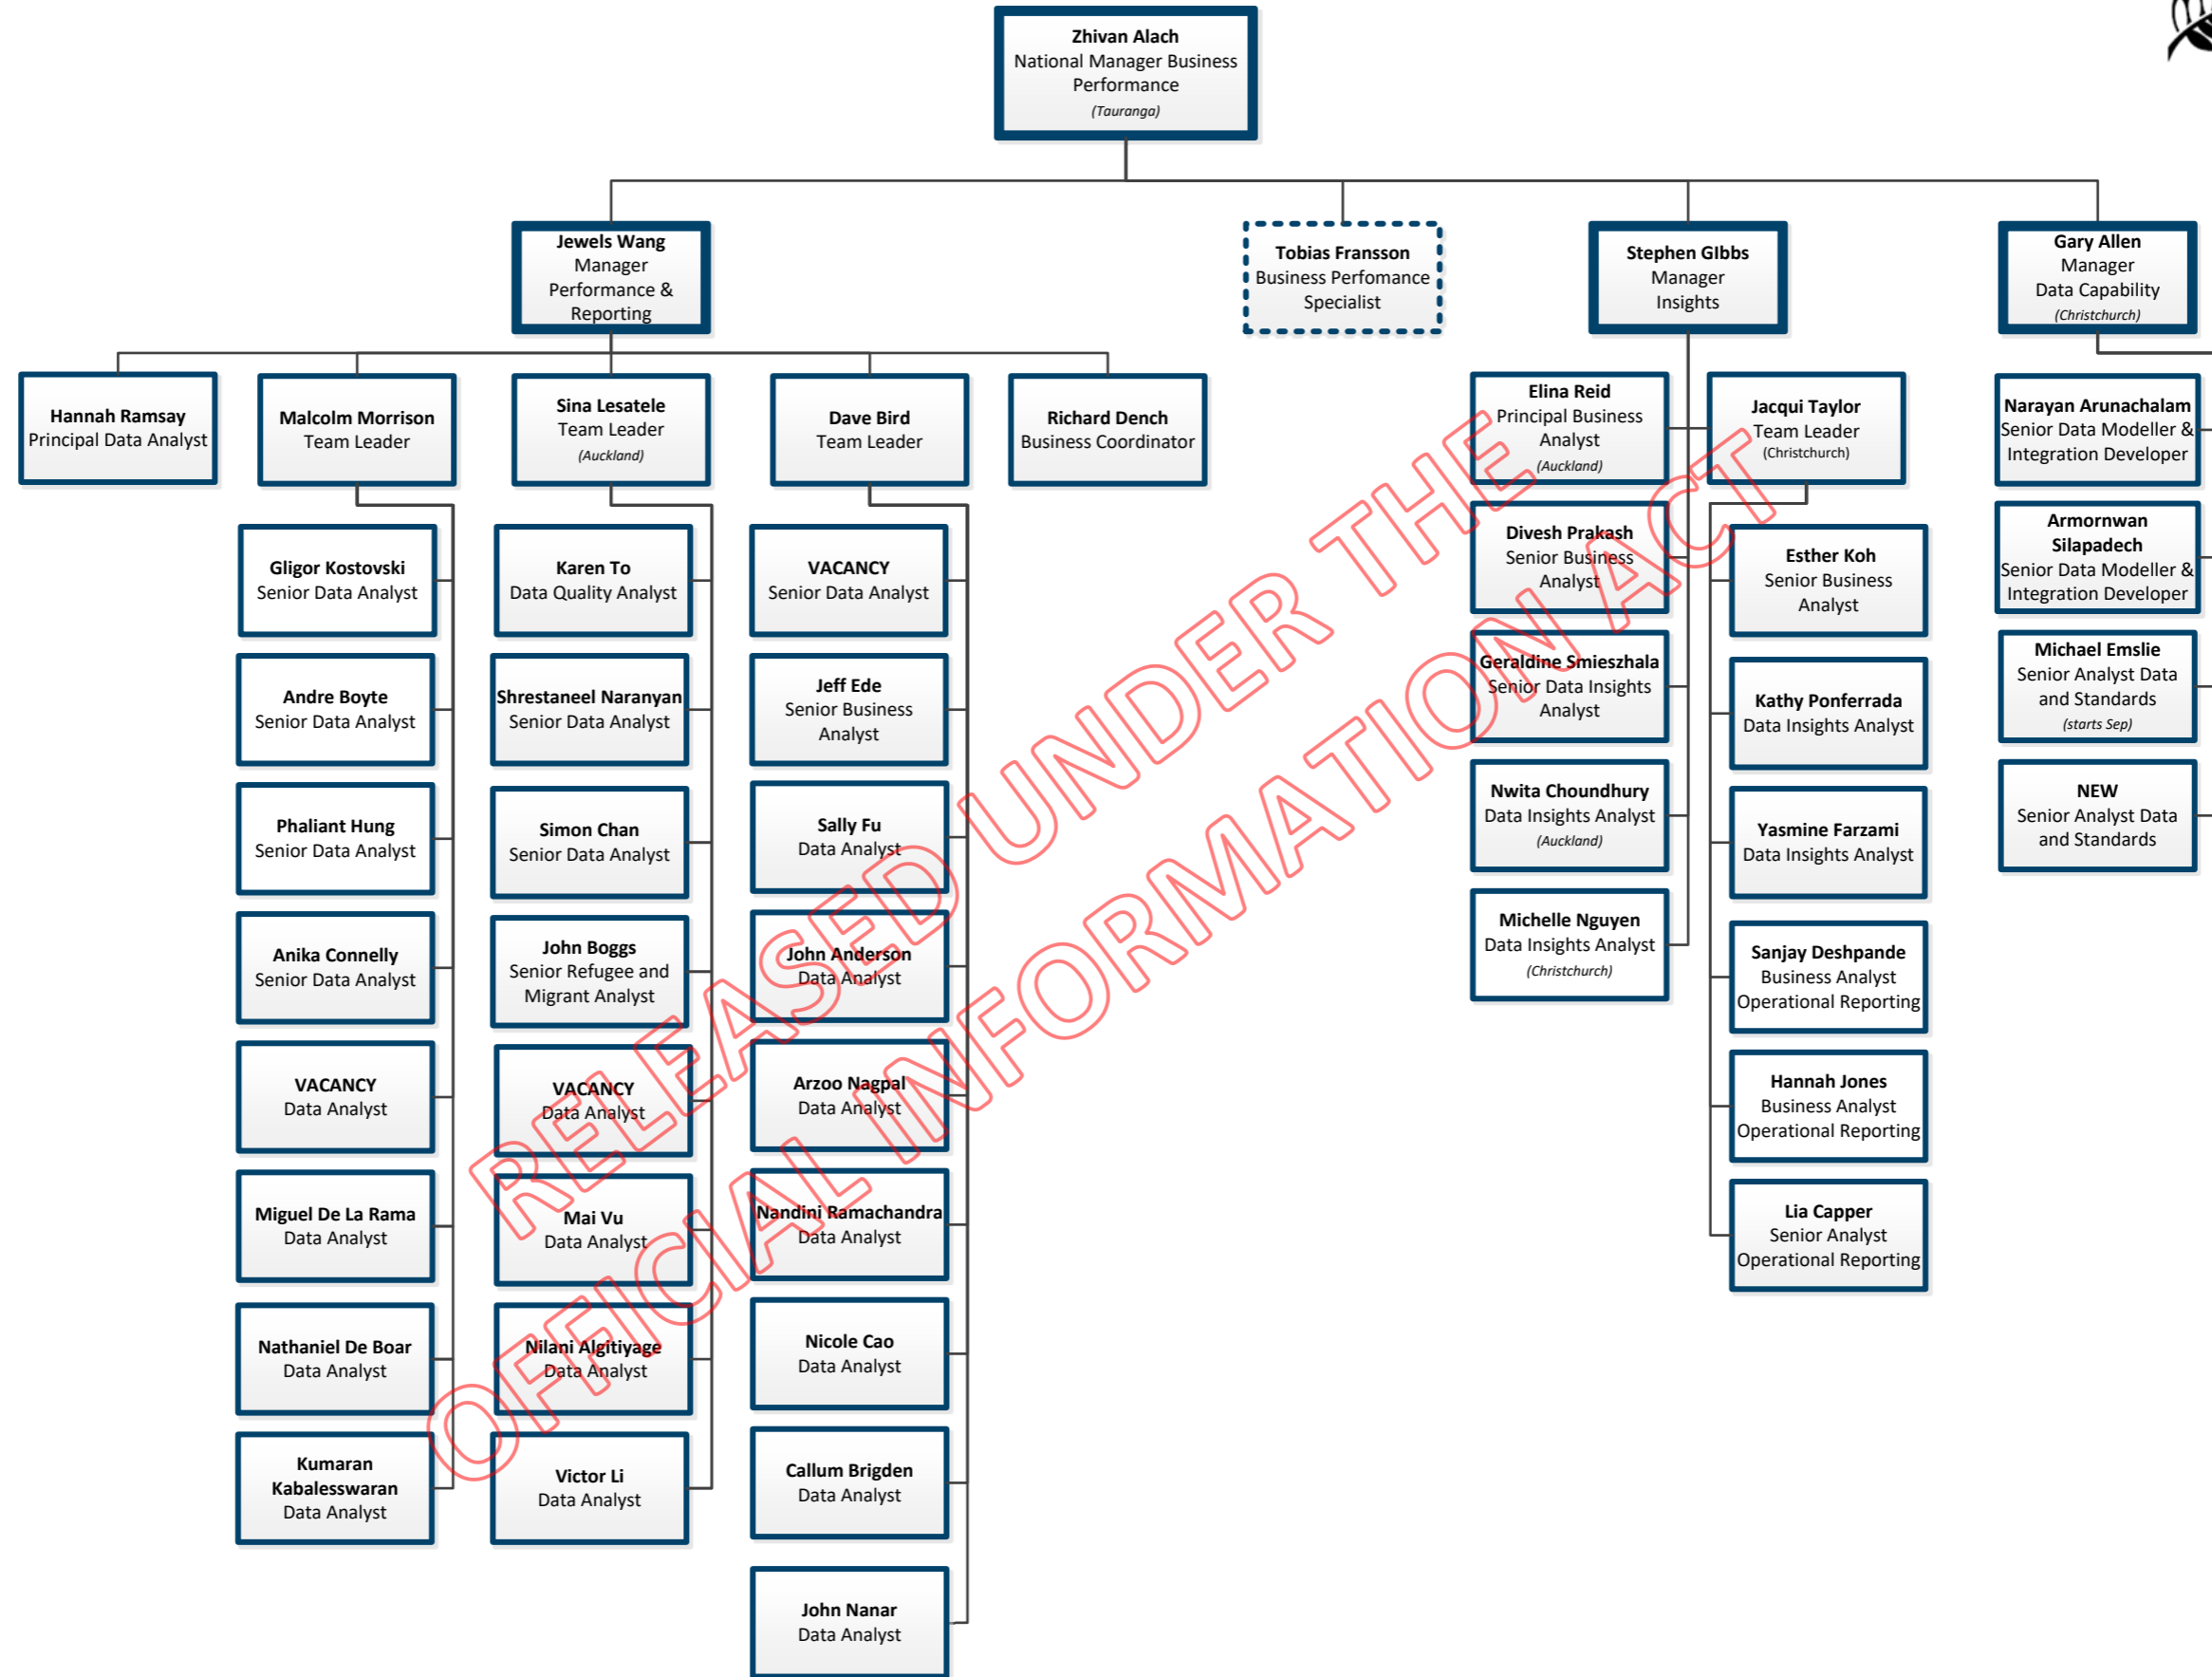

INZ Chief Operating Officer branch

Business Operations

INZ Chief Operating Officer

Visa Operations – Palmerston North

RELEASED UNDER THE OFFICIAL INFORMATION ACT

INZ Chief Operating Officer branch
Visa Operations – Manukau 2