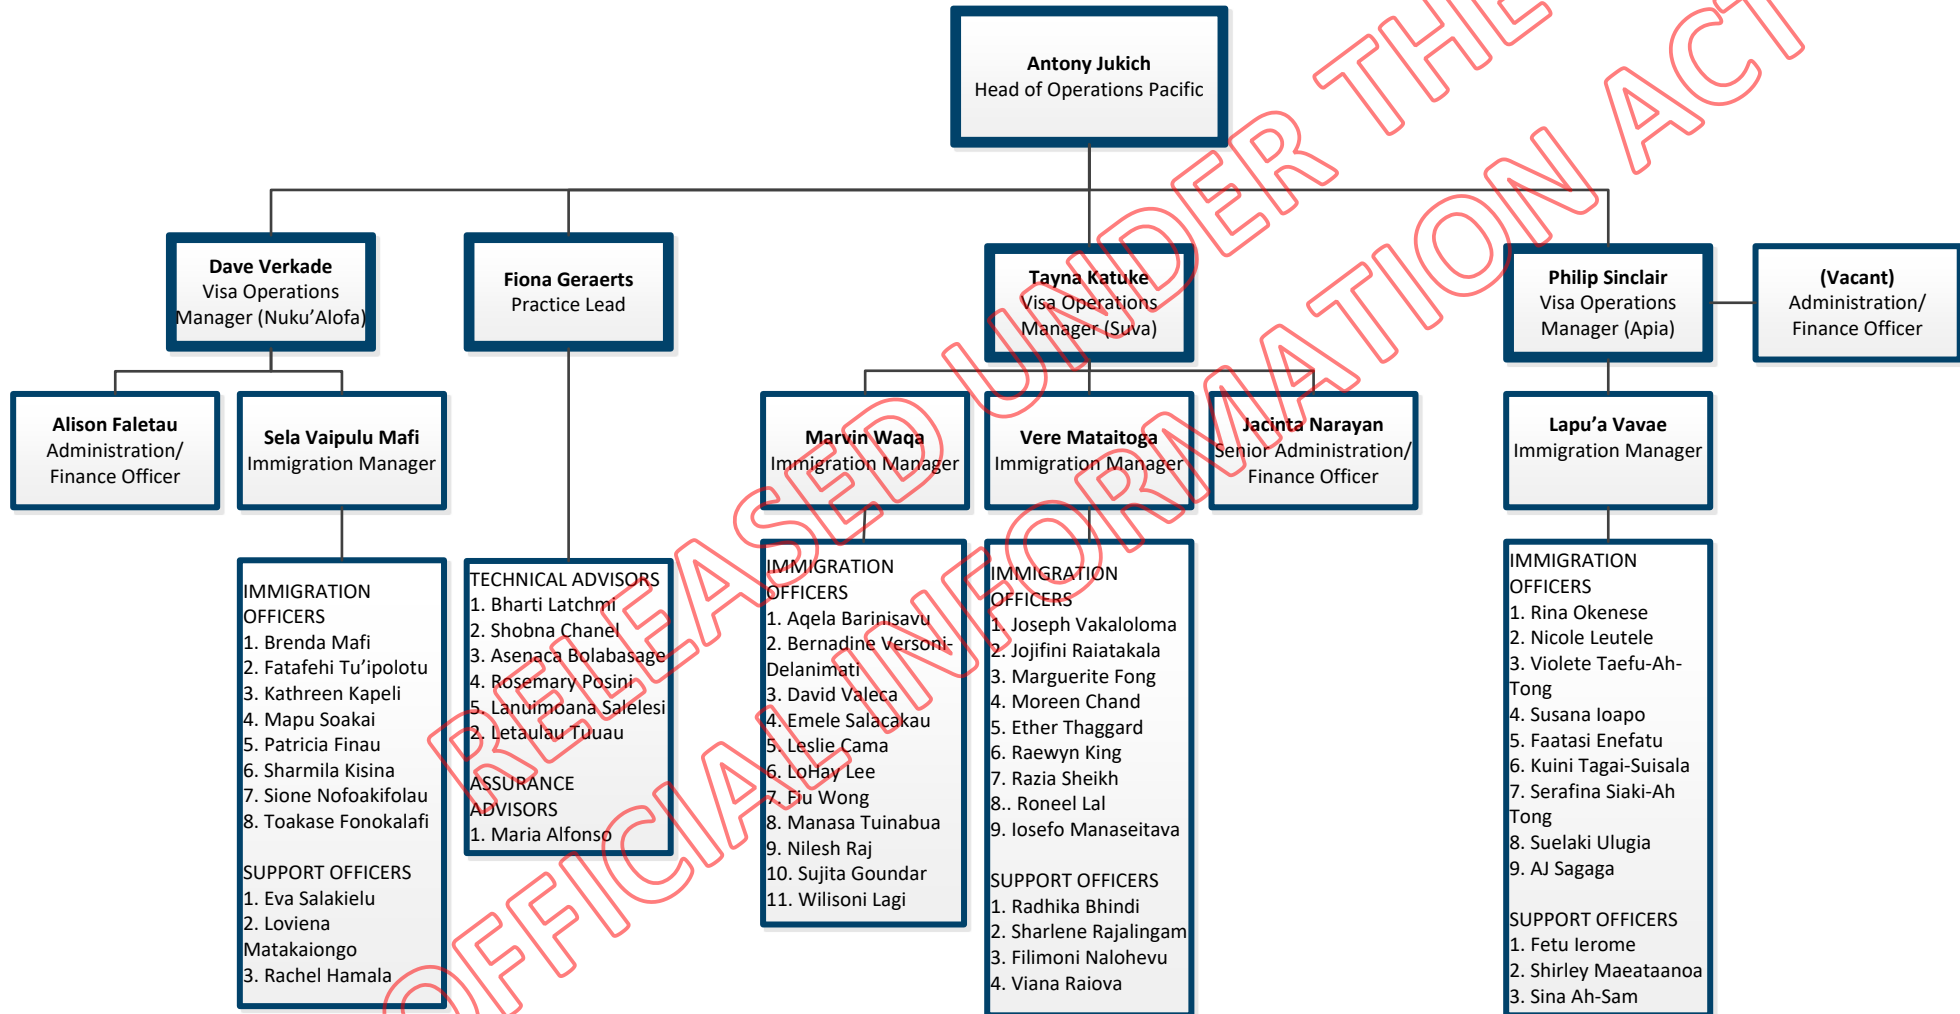

INZ Chief Operating Officer

Visa Operations – Pacific