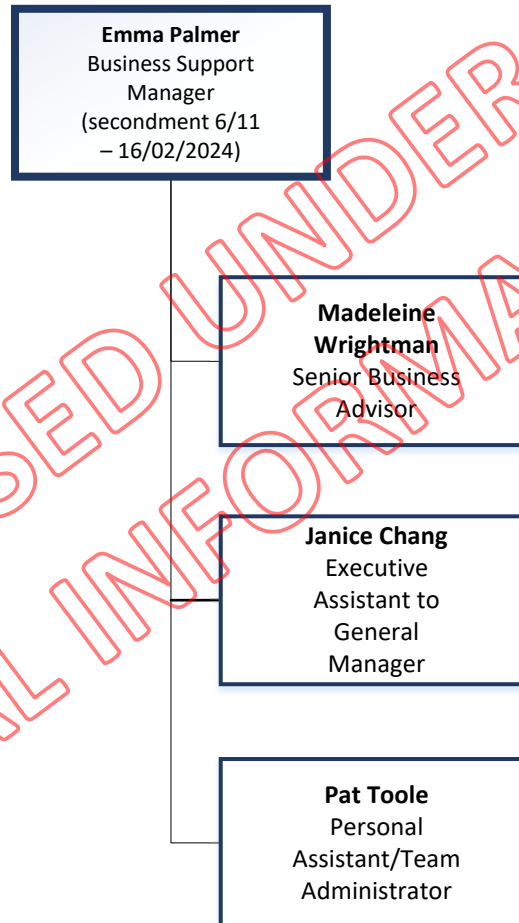

Service Design and Implementation
Business Support

RELEASED UNDER THE
OFFICIAL INFORMATION ACT