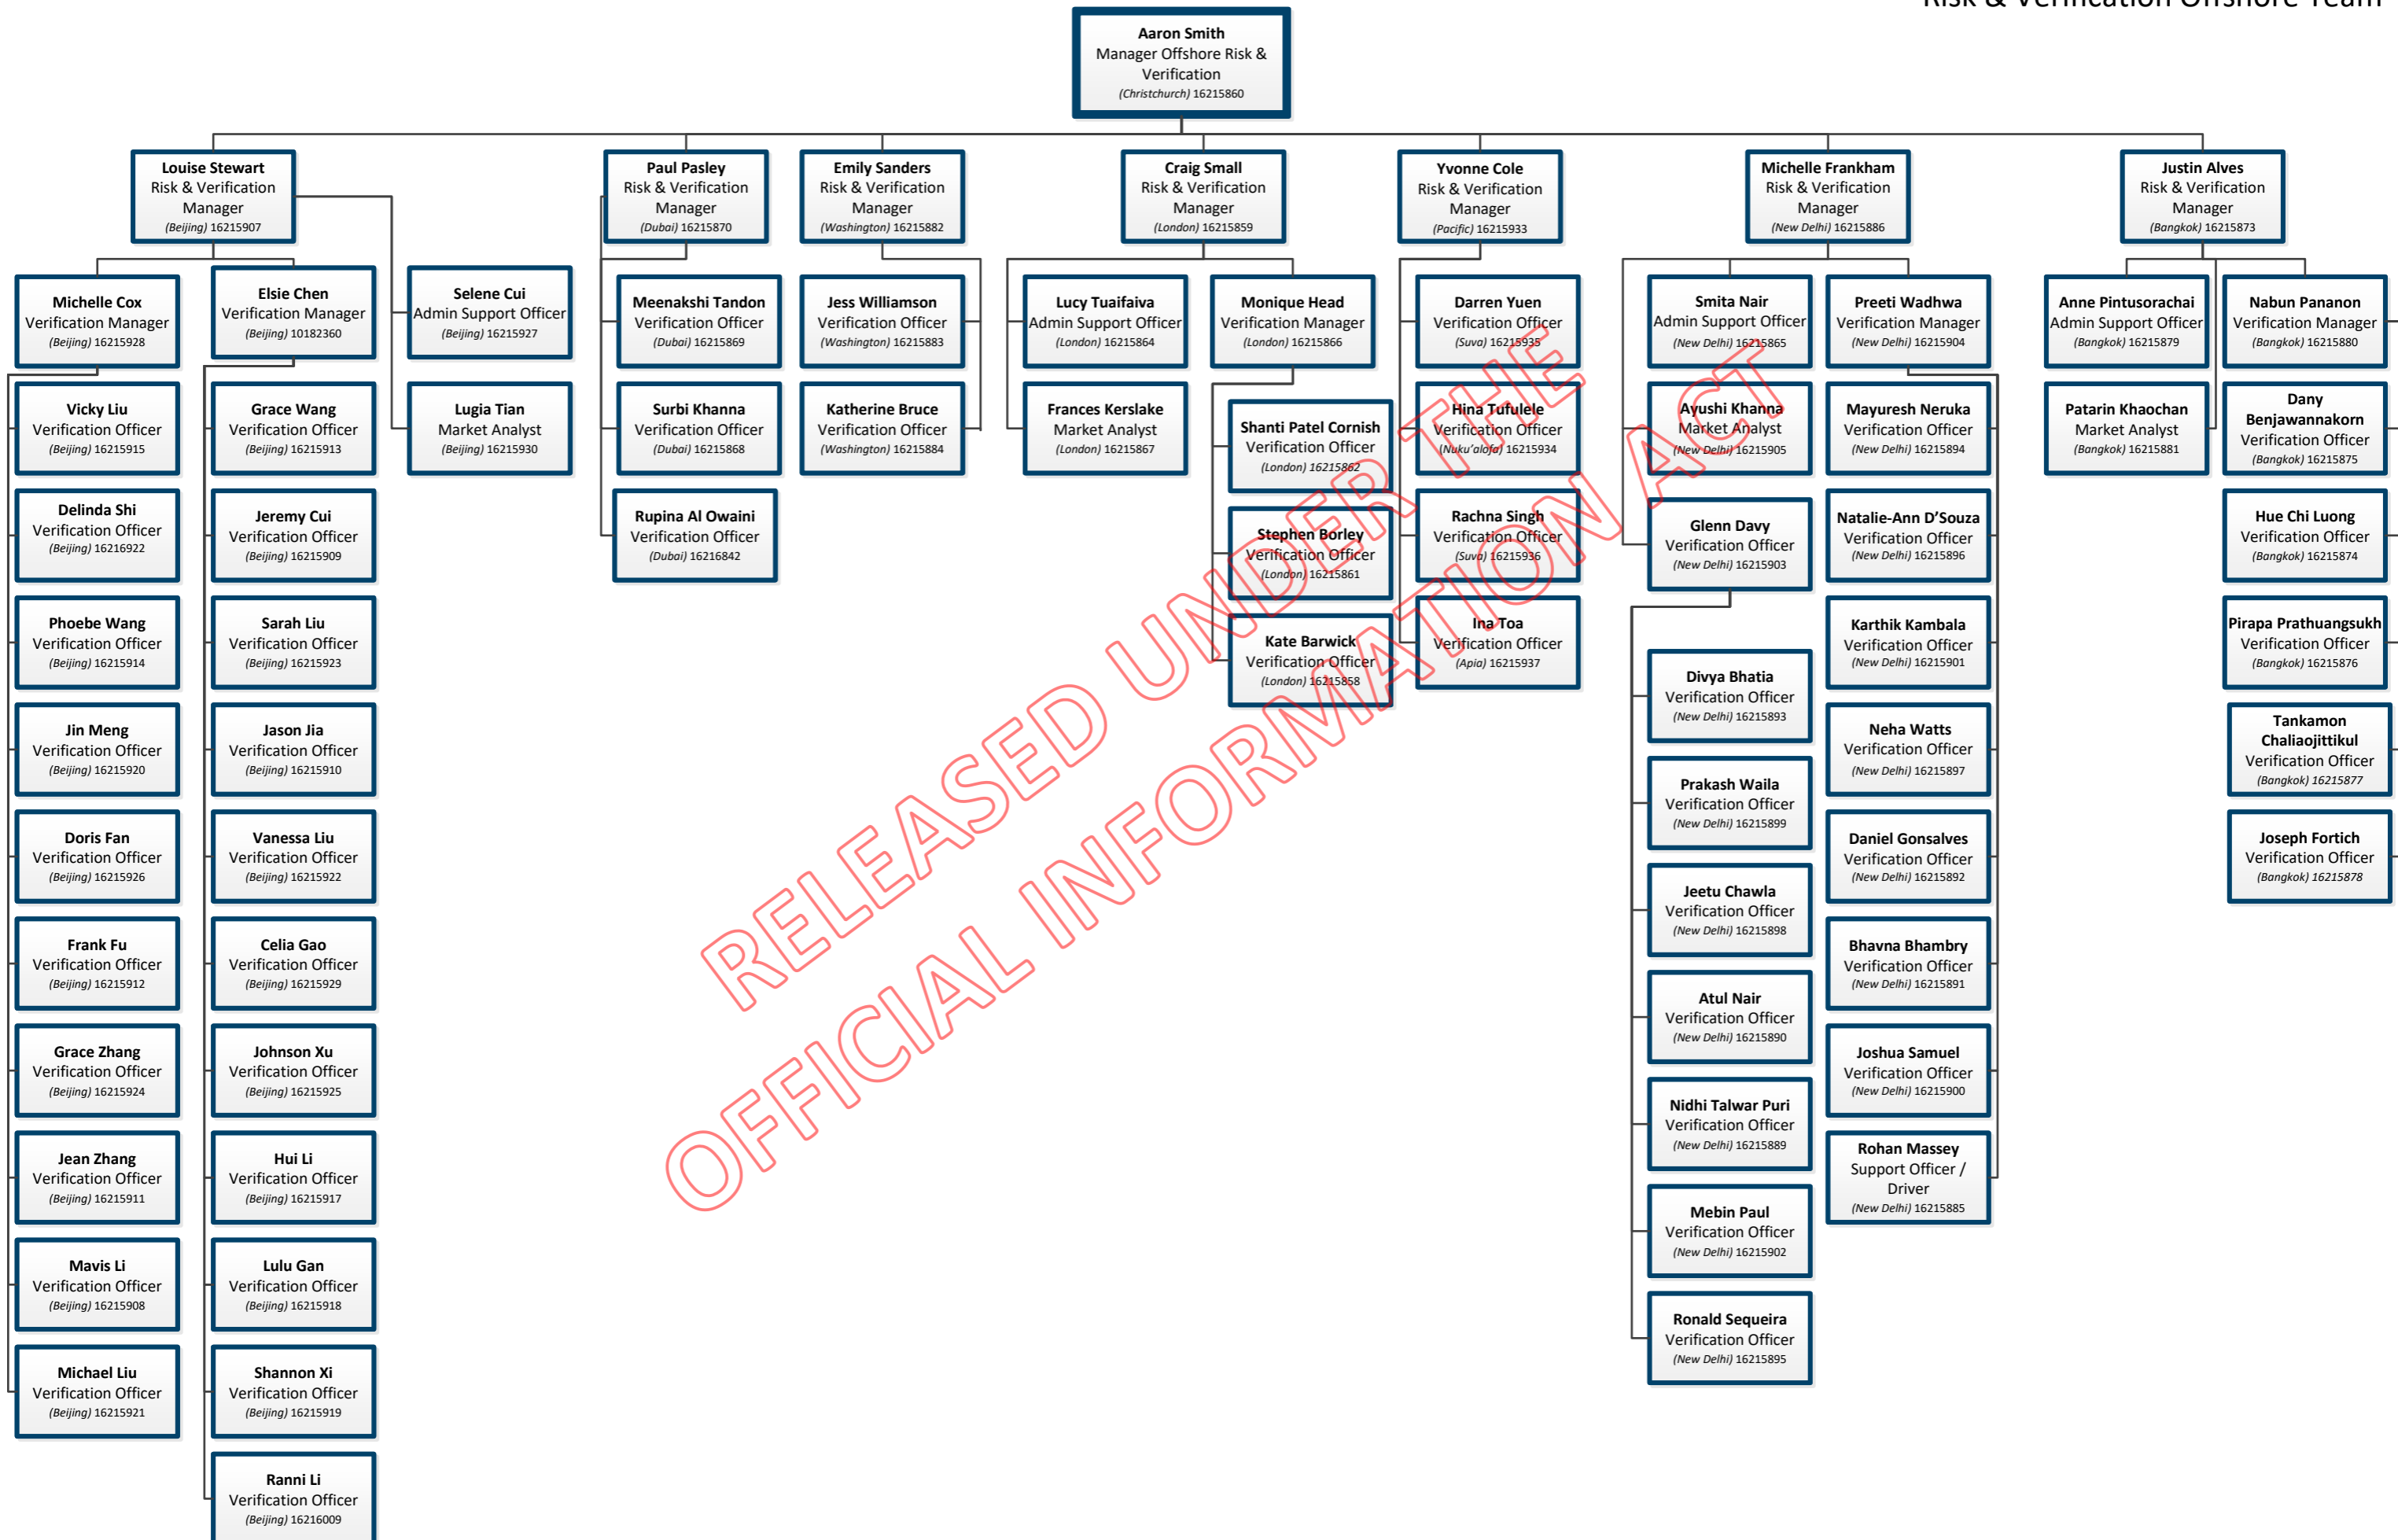

**Immigration Risk and Border
Risk & Verification Offshore Team**

RELEASED UNDER THE OFFICIAL INFORMATION ACT