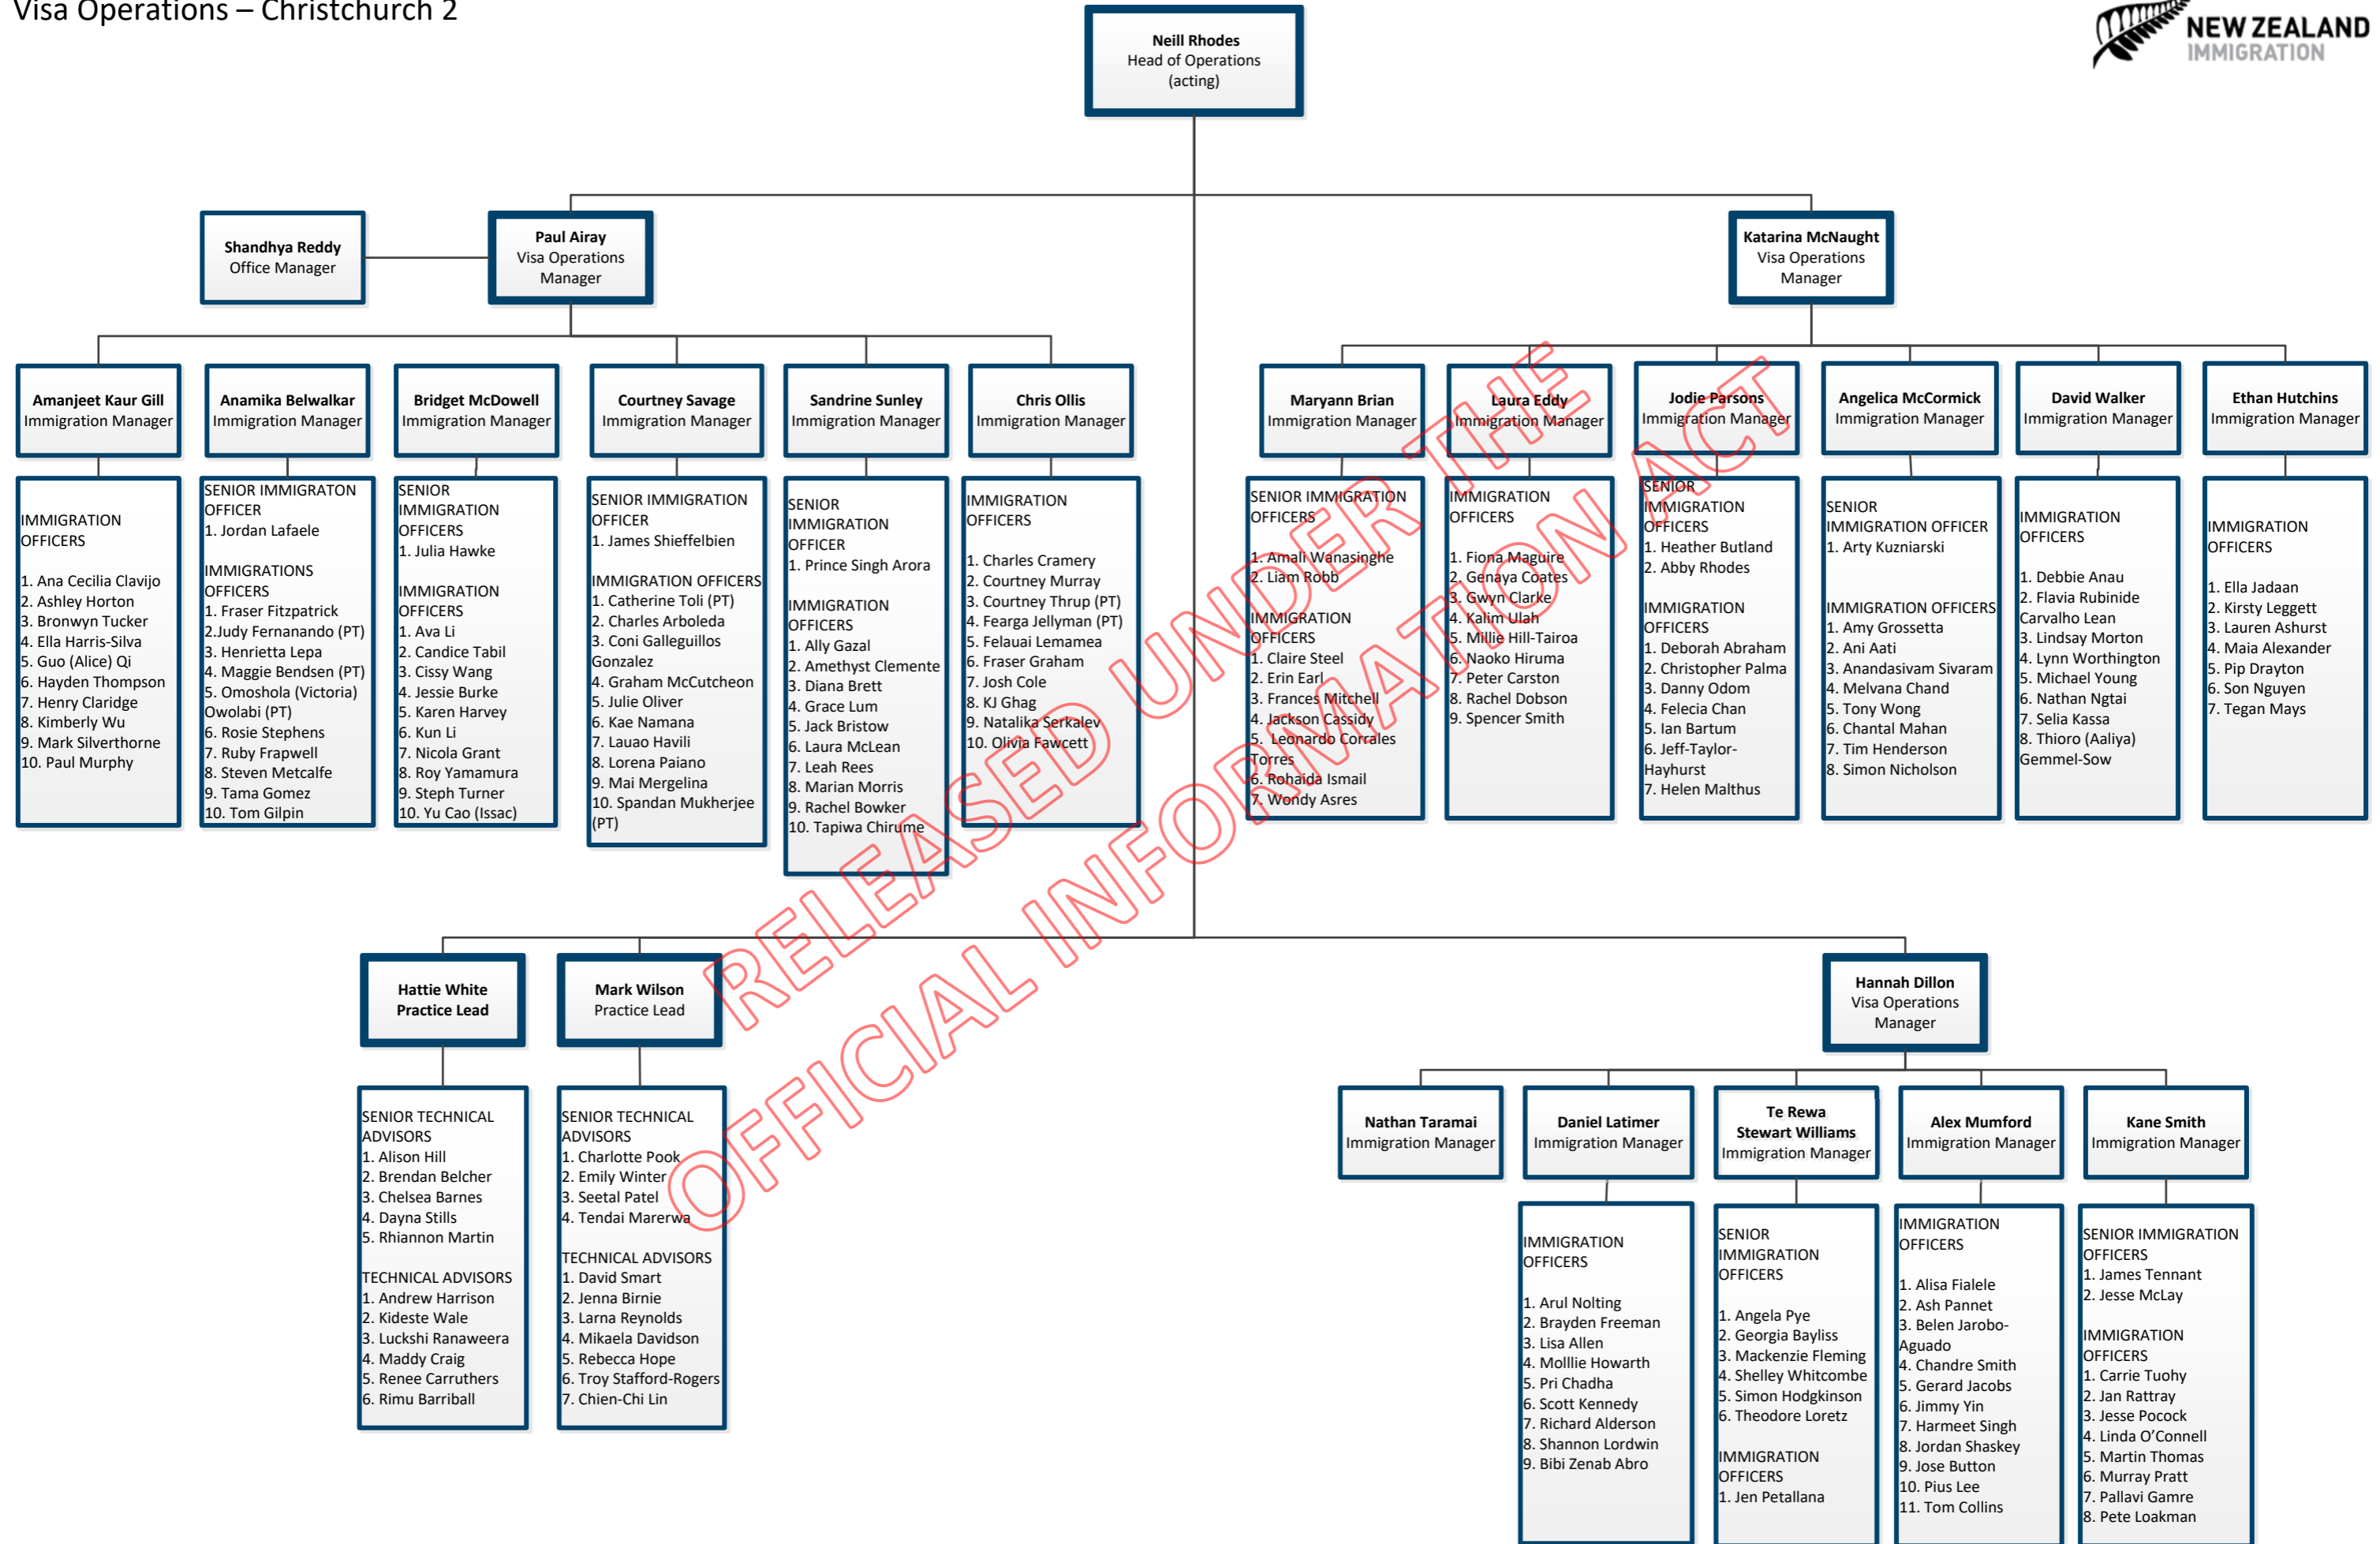

INZ Chief Operating Officer branch

Business Operations

INZ Chief Operating Officer

Visa Operations – Palmerston North

RELEASED UNDER THE OFFICIAL INFORMATION ACT

INZ Chief Operating Officer branch
Visa Operations – Manukau 2

RELEASED UNDER THE OFFICIAL INFORMATION ACT

Immigration New Zealand Customer Experience

RELEASED UNDER THE OFFICIAL INFORMATION ACT

OFFICIAL INFORMATION ACT

INZ – Immigration Risk and Border Organisation Chart