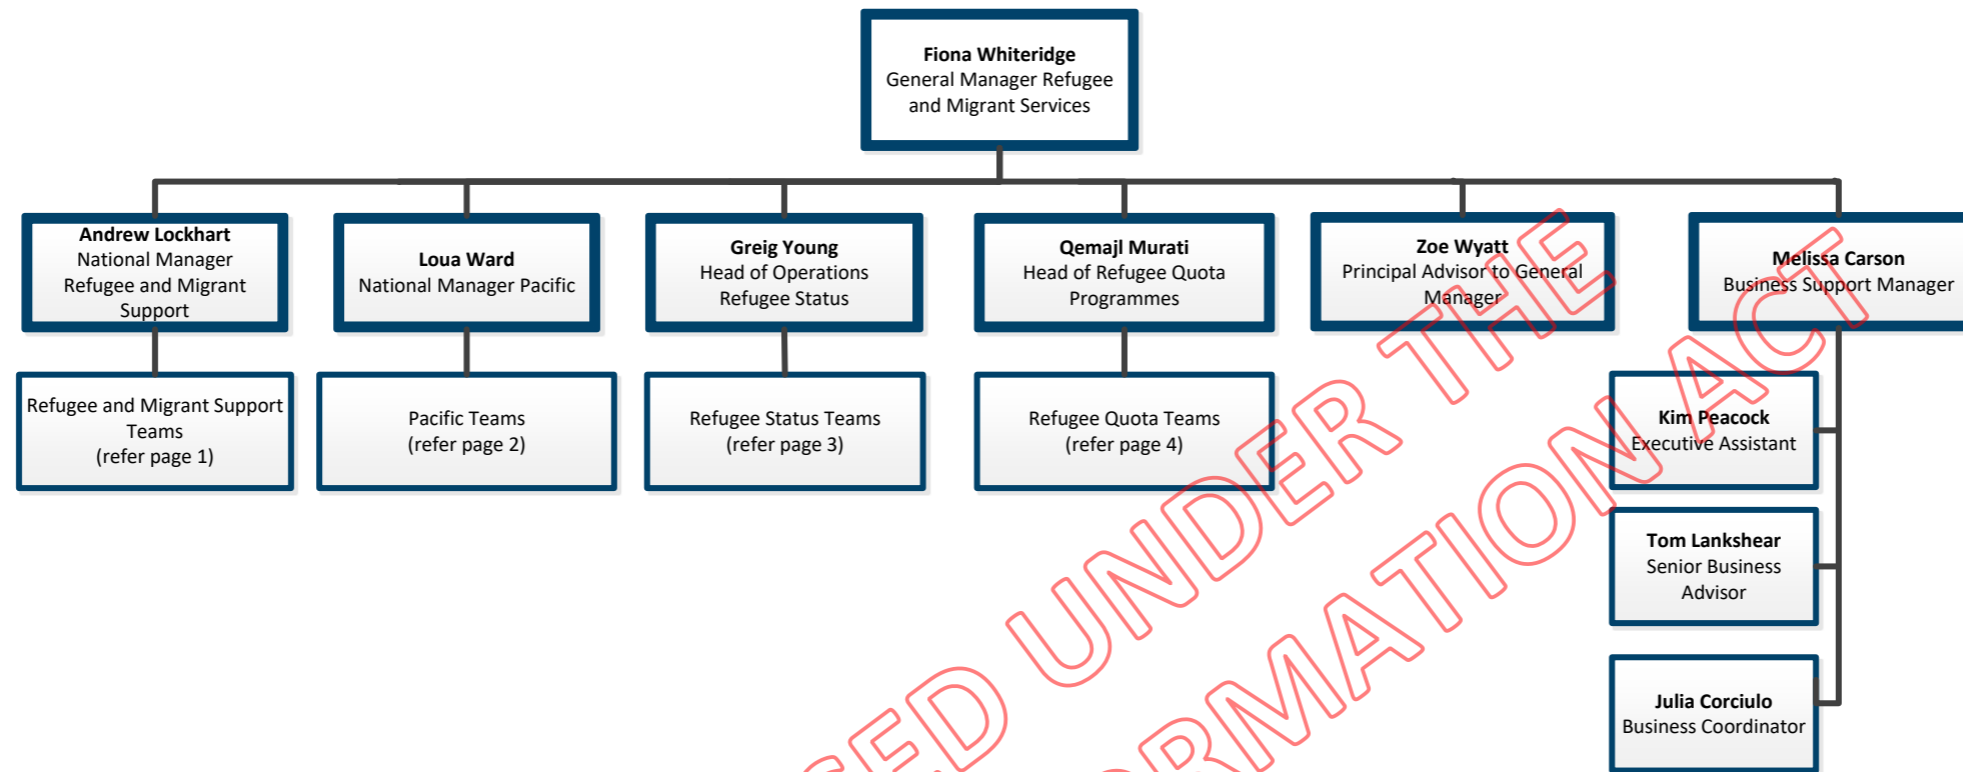

RELEASED UNDER THE
OFFICIAL INFORMATION ACT

RELEASED UNDER THE OFFICIAL INFORMATION ACT

RELEASED UNDER THE OFFICIAL INFORMATION ACT

Greig Young
Head of Operations
Refugee Status

Dougal Ellis
Manager Refugee
and Protection