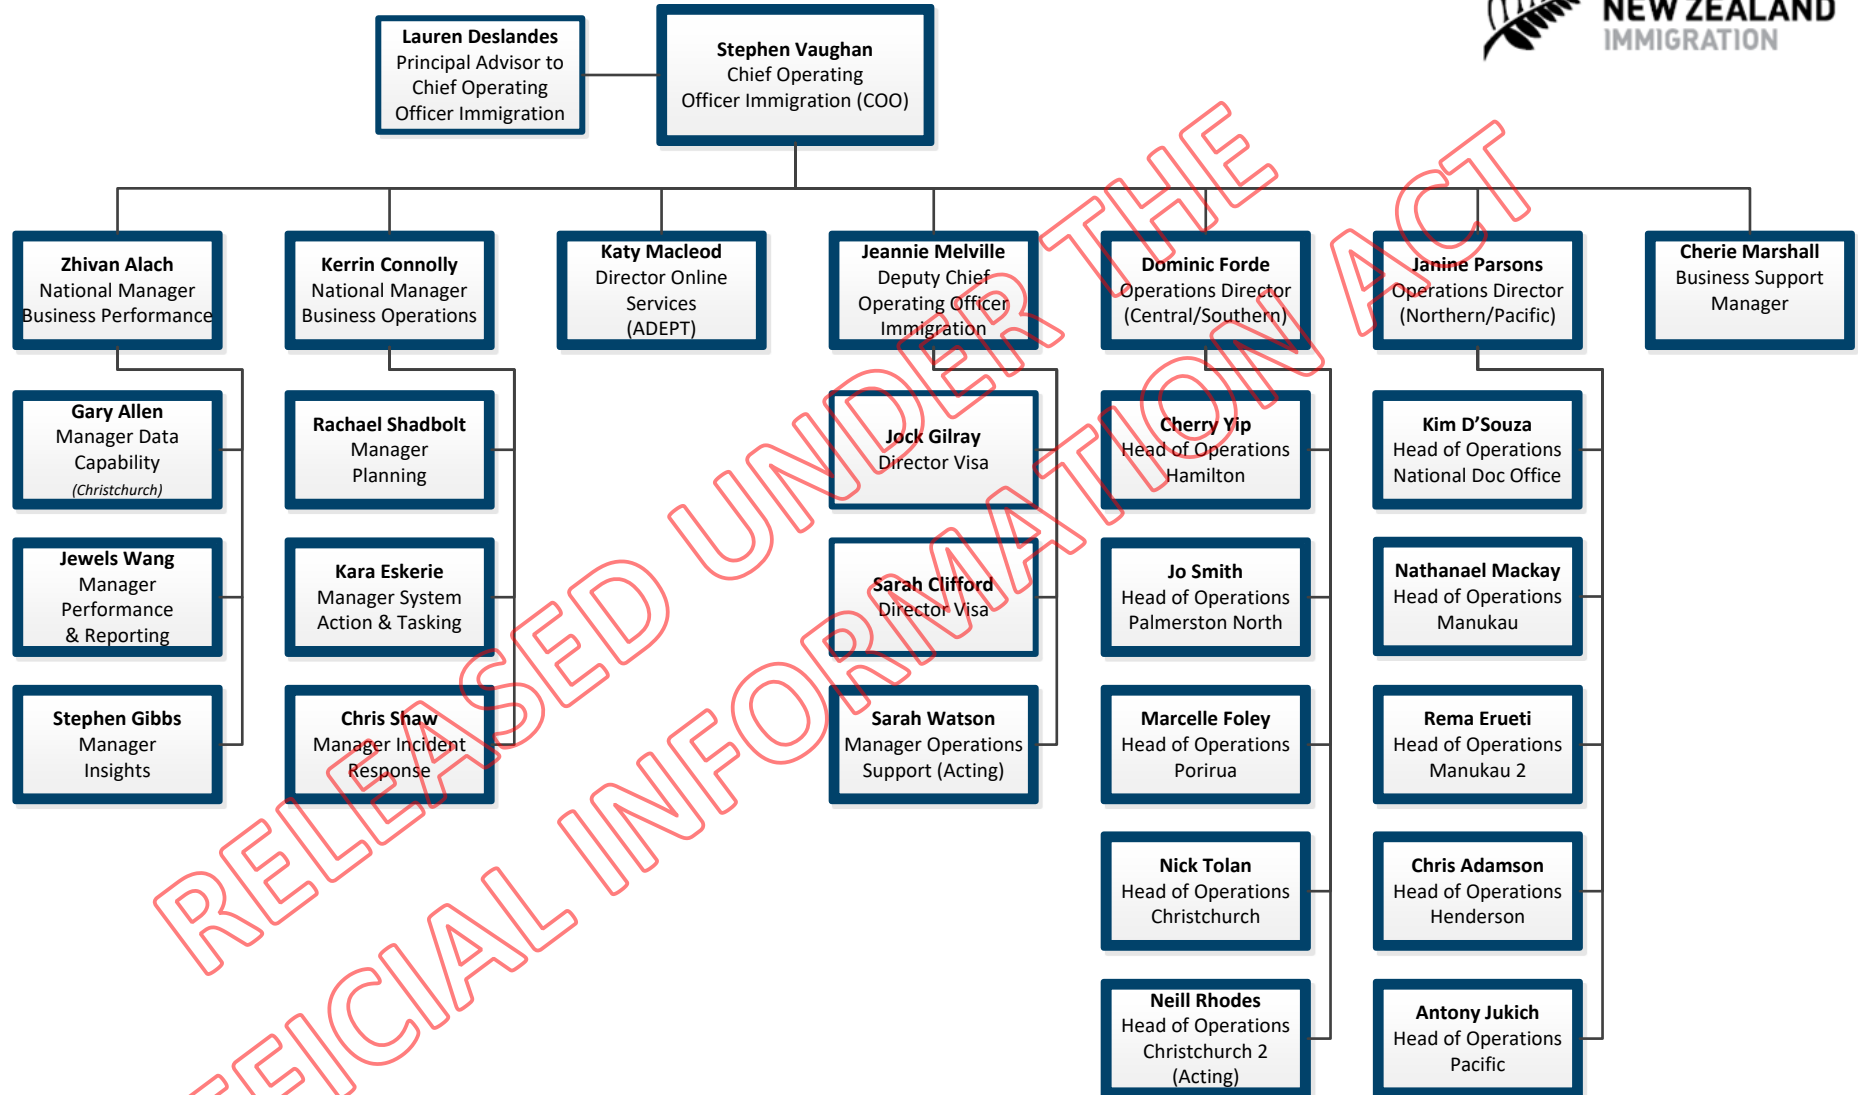

INZ Chief Operating Officer branch Leadership

RELEASED UNDER THE OFFICIAL INFORMATION ACT