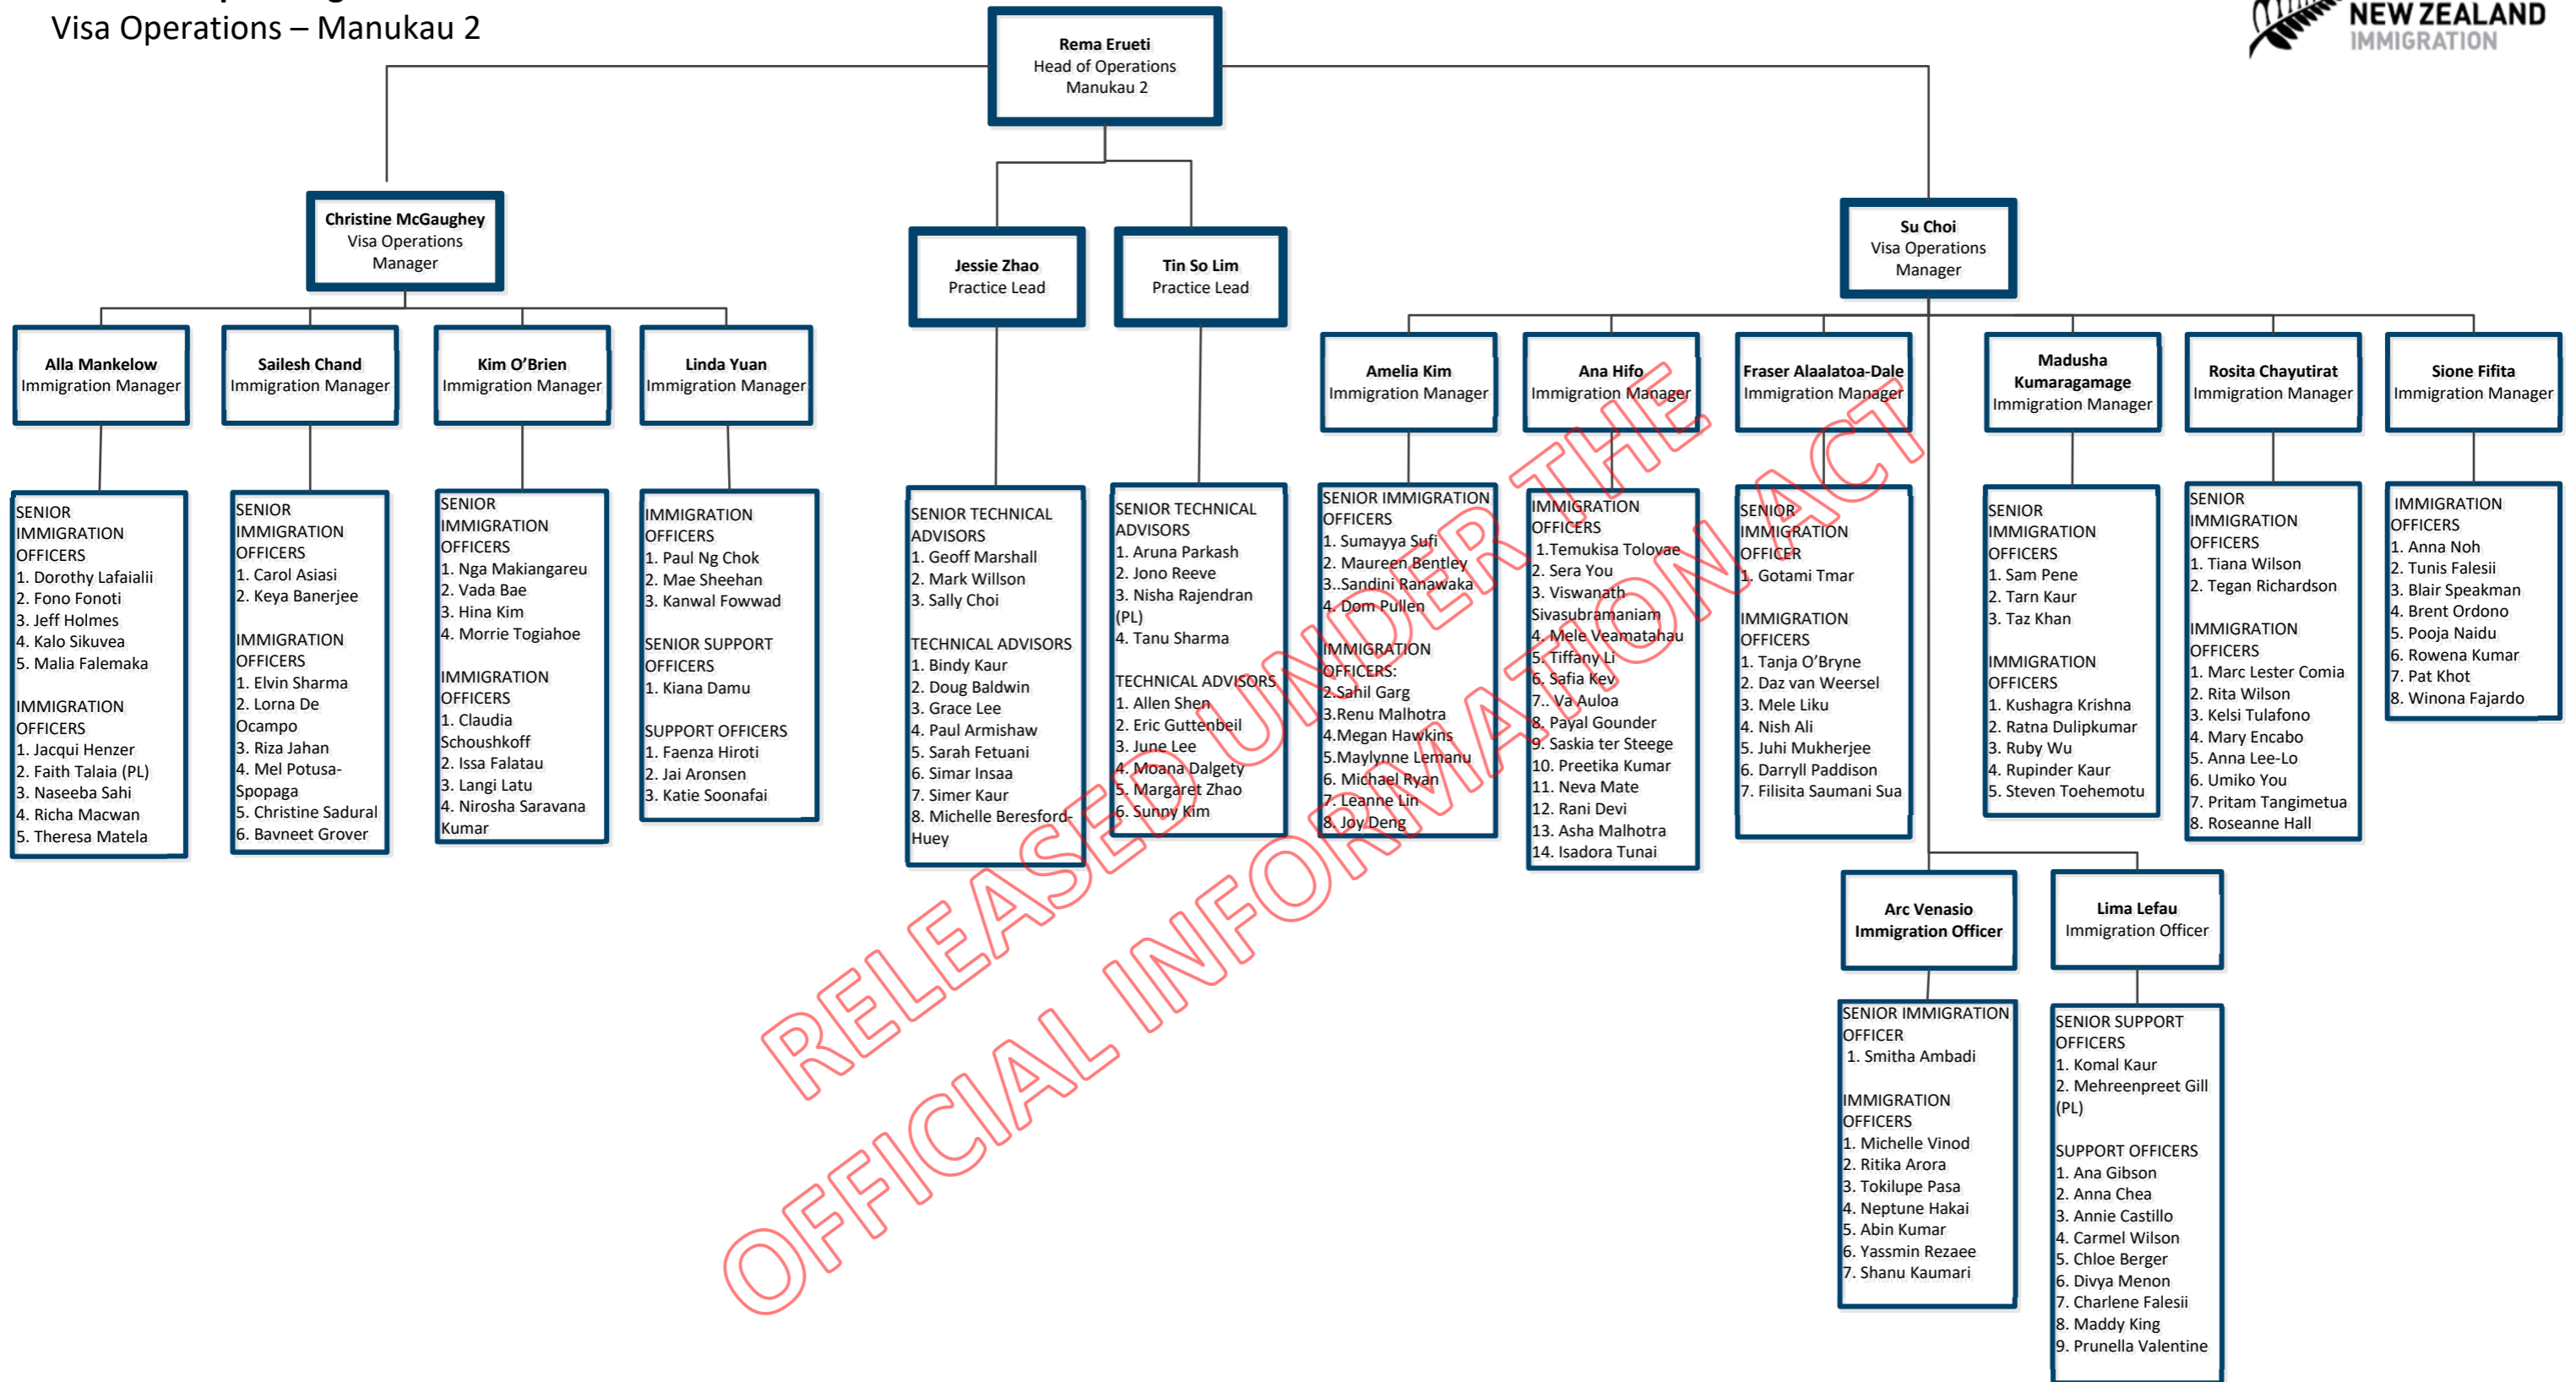

INZ Chief Operating Officer branch

Business Operations

INZ Chief Operating Officer

Visa Operations – Palmerston North

RELEASED UNDER THE OFFICIAL INFORMATION ACT

INZ Chief Operating Officer branch
Visa Operations – Manukau 2

RELEASED UNDER THE OFFICIAL INFORMATION ACT

Immigration New Zealand Customer Experience

RELEASED UNDER THE OFFICIAL INFORMATION ACT

OFFICIAL INFORMATION ACT

INZ – Immigration Risk and Border Organisation Chart