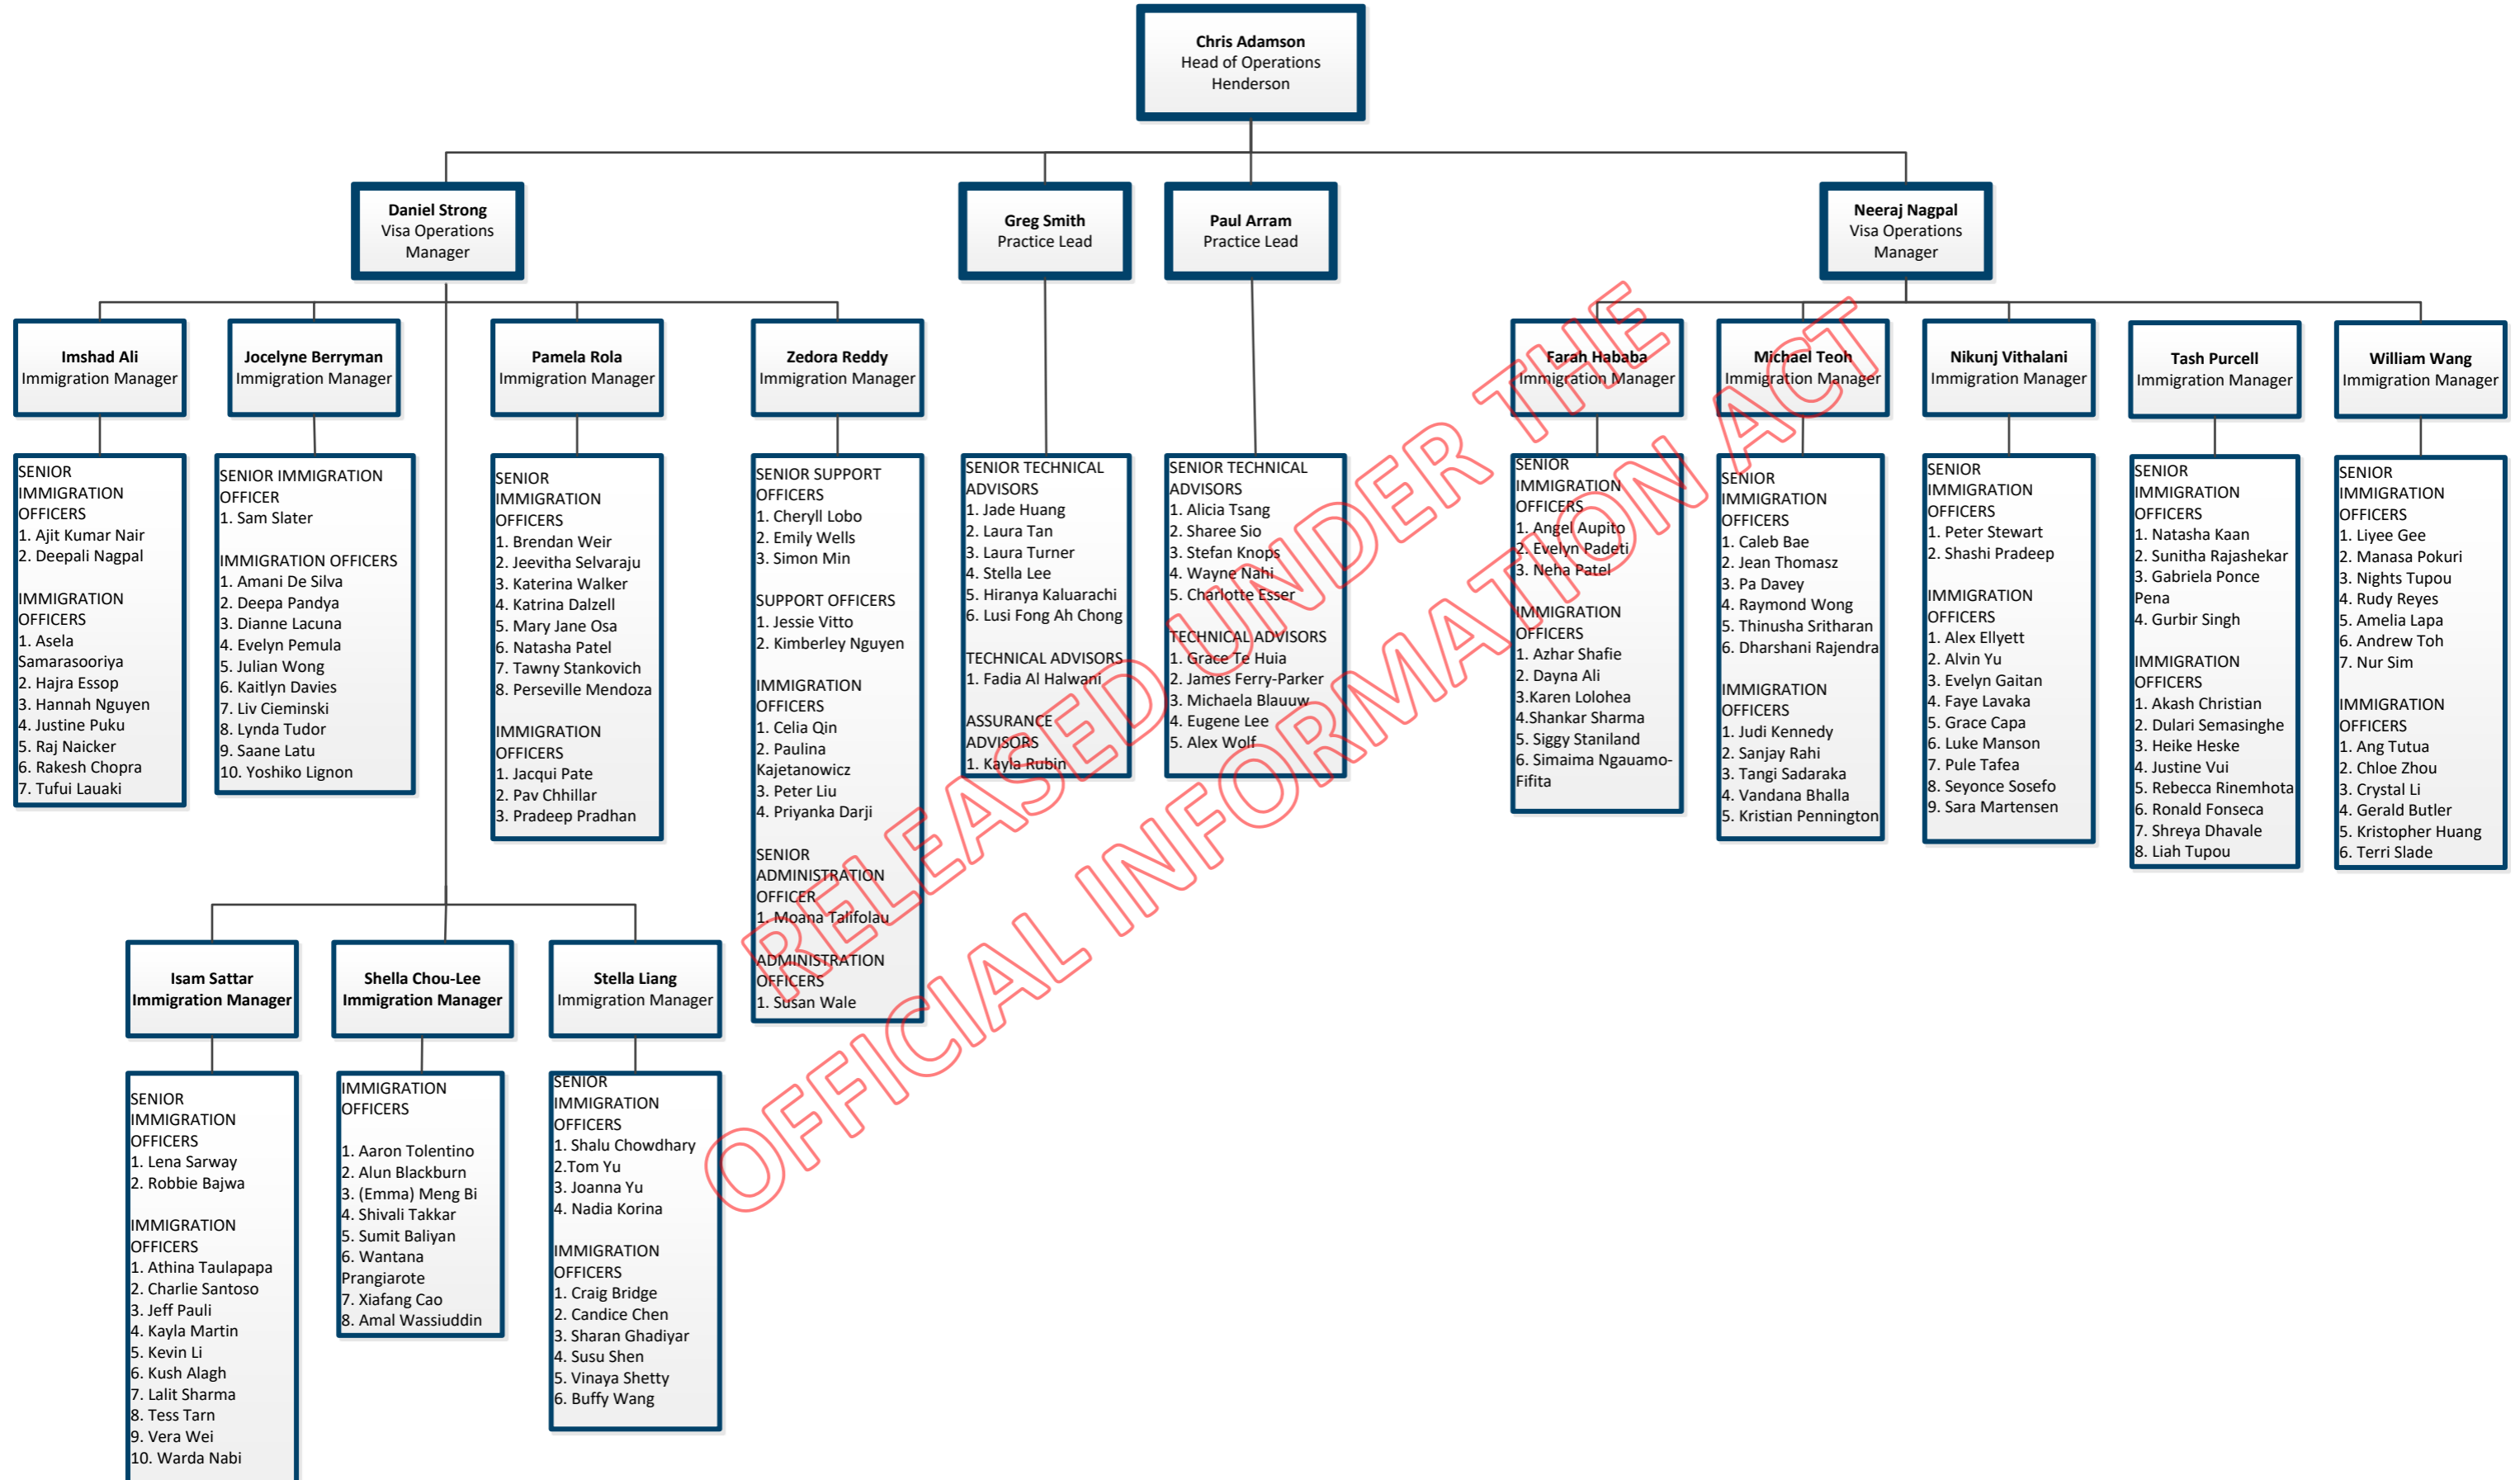

OFFICIAL INFORMATION UNDER THE OFFICIAL INFORMATION ACT