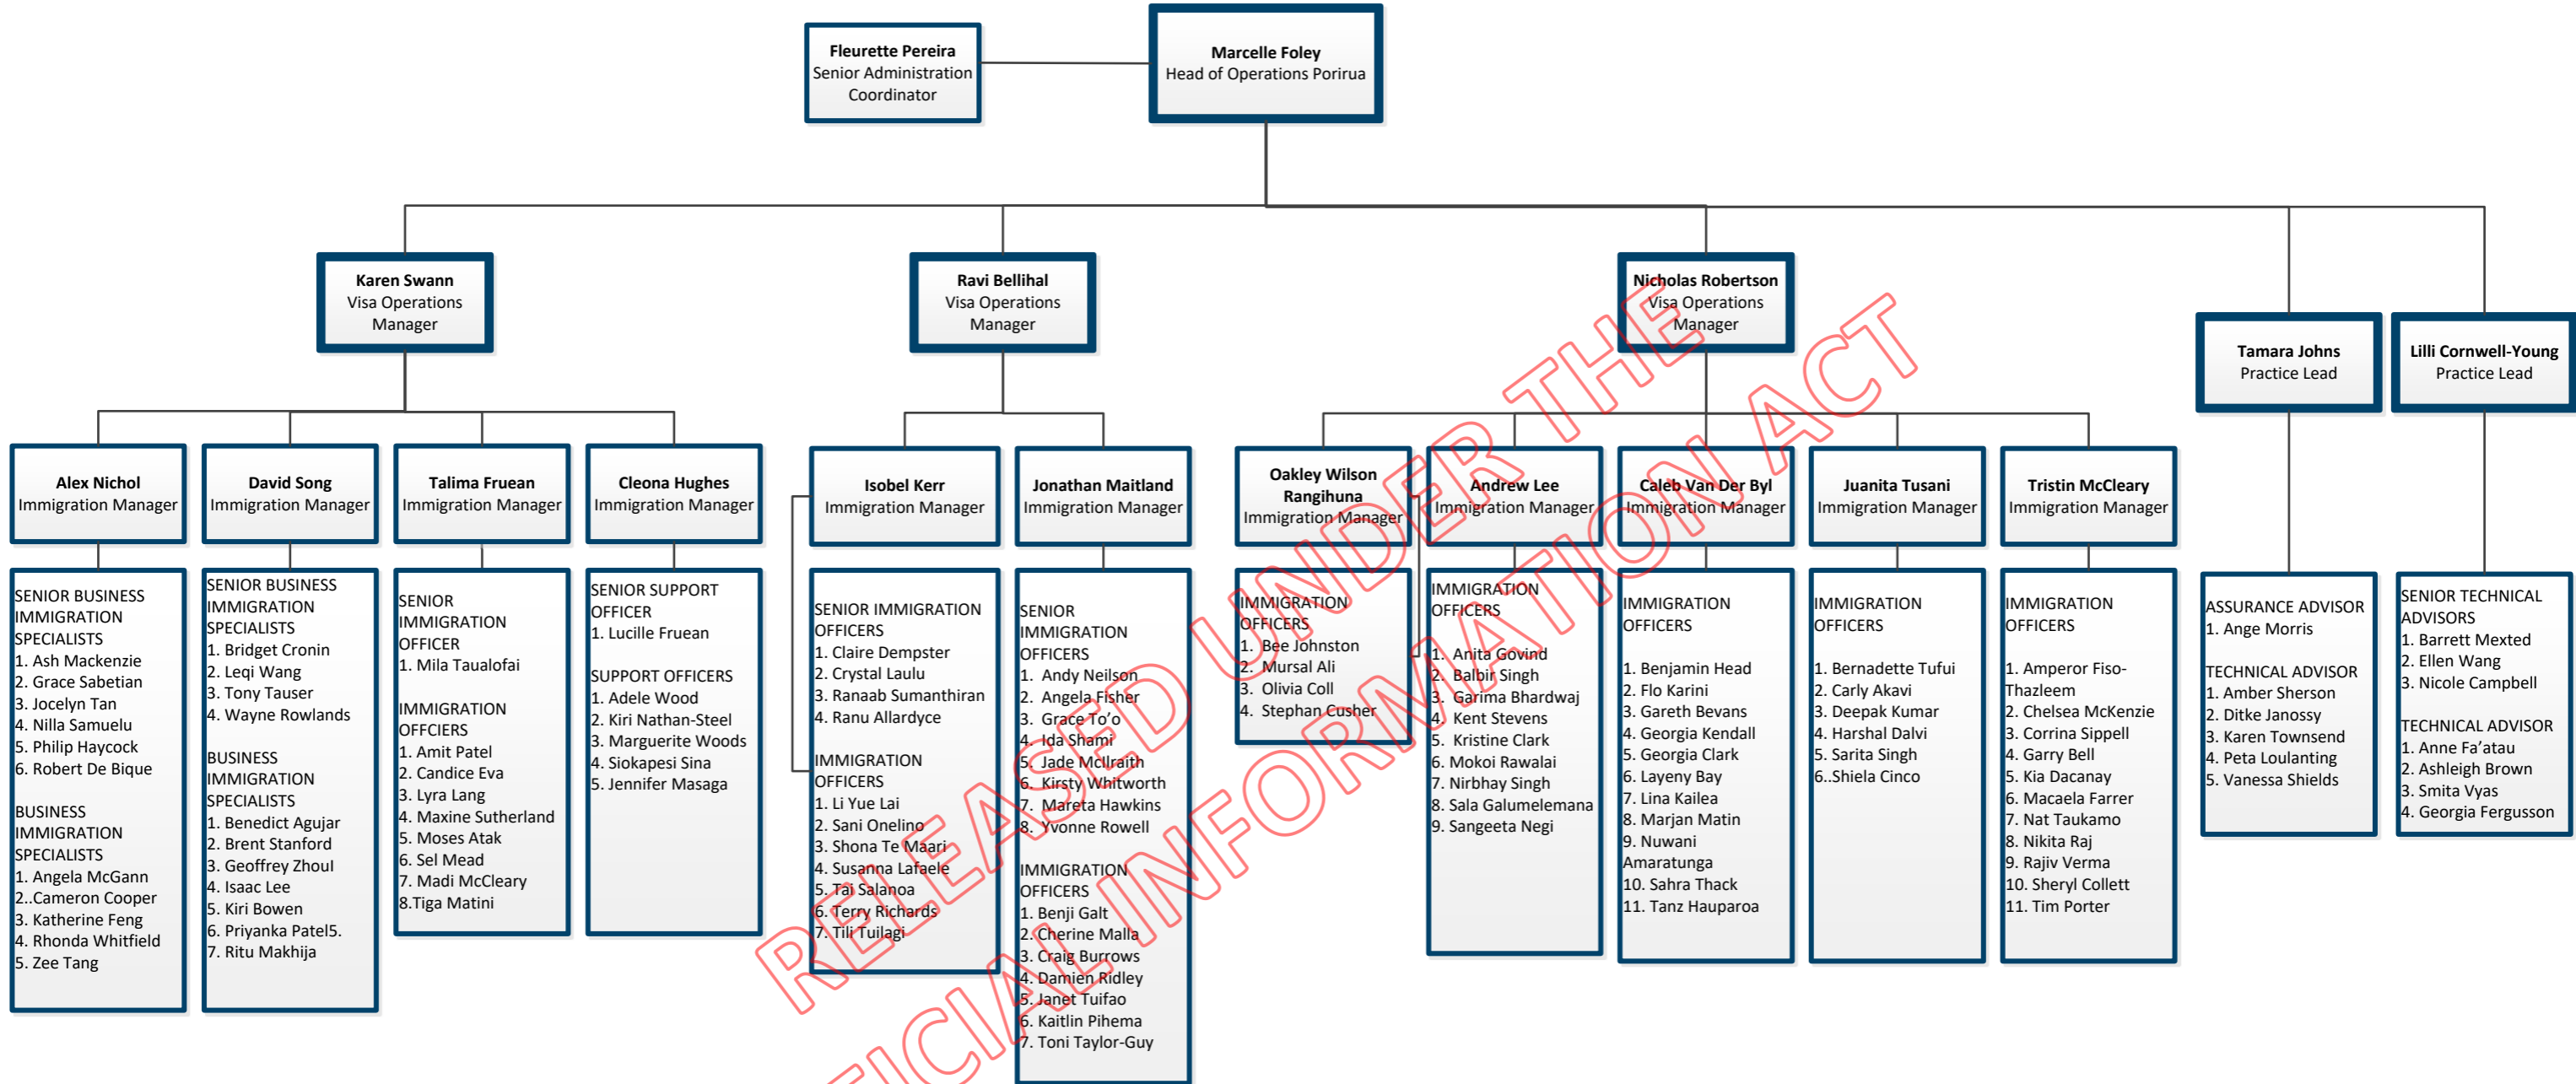

INZ Chief Operating Officer branch

Business Operations

INZ Chief Operating Officer

Visa Operations – Palmerston North

RELEASED UNDER THE OFFICIAL INFORMATION ACT

INZ Chief Operating Officer branch
Visa Operations – Manukau 2

RELEASED UNDER THE OFFICIAL INFORMATION ACT

Immigration New Zealand Customer Experience

RELEASED UNDER THE OFFICIAL INFORMATION ACT

OFFICIAL INFORMATION ACT

INZ – Immigration Risk and Border Organisation Chart