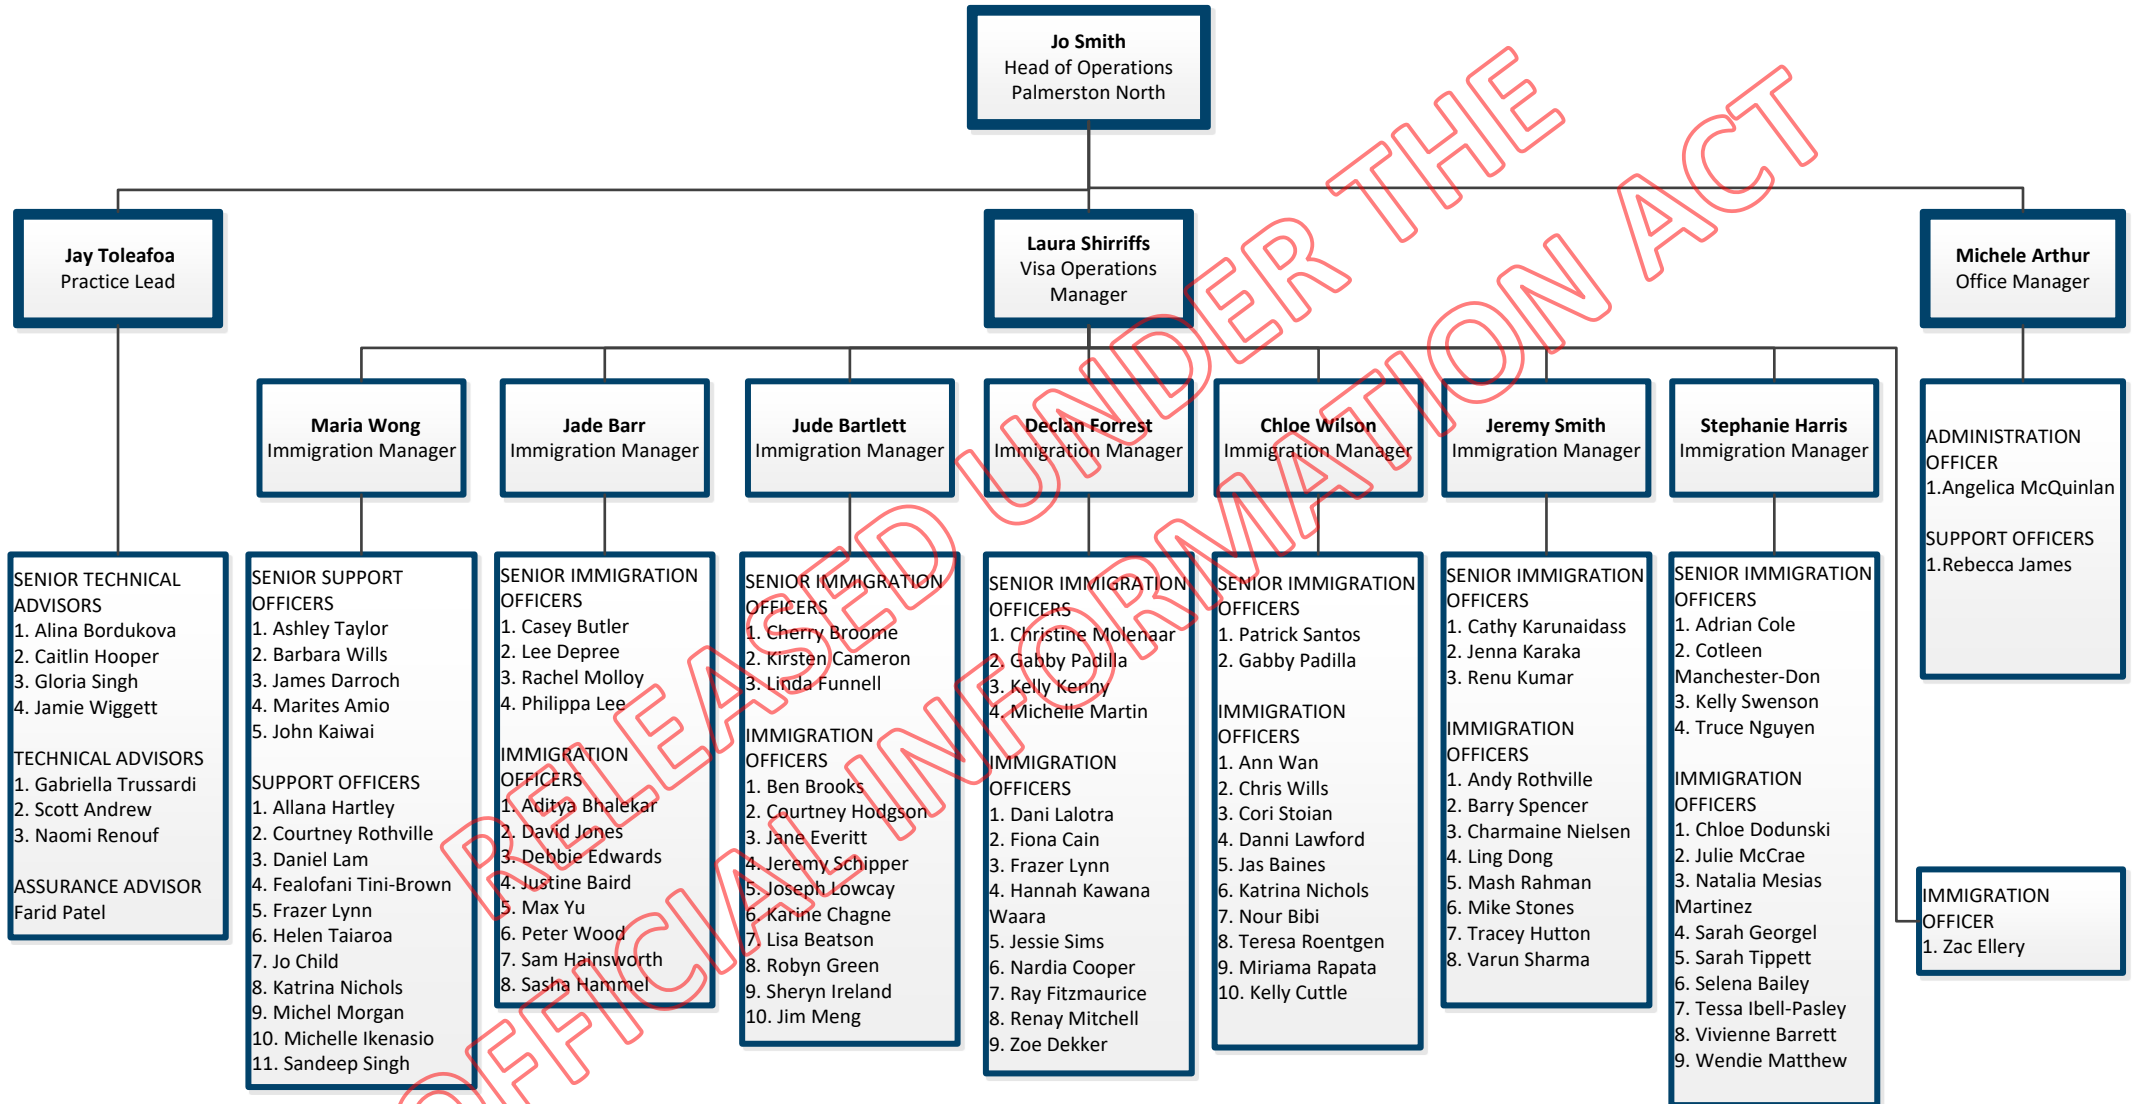

INZ Chief Operating Officer branch

Business Operations

INZ Chief Operating Officer

Visa Operations – Palmerston North

RELEASED UNDER THE OFFICIAL INFORMATION ACT

INZ Chief Operating Officer branch
Visa Operations – Manukau 2