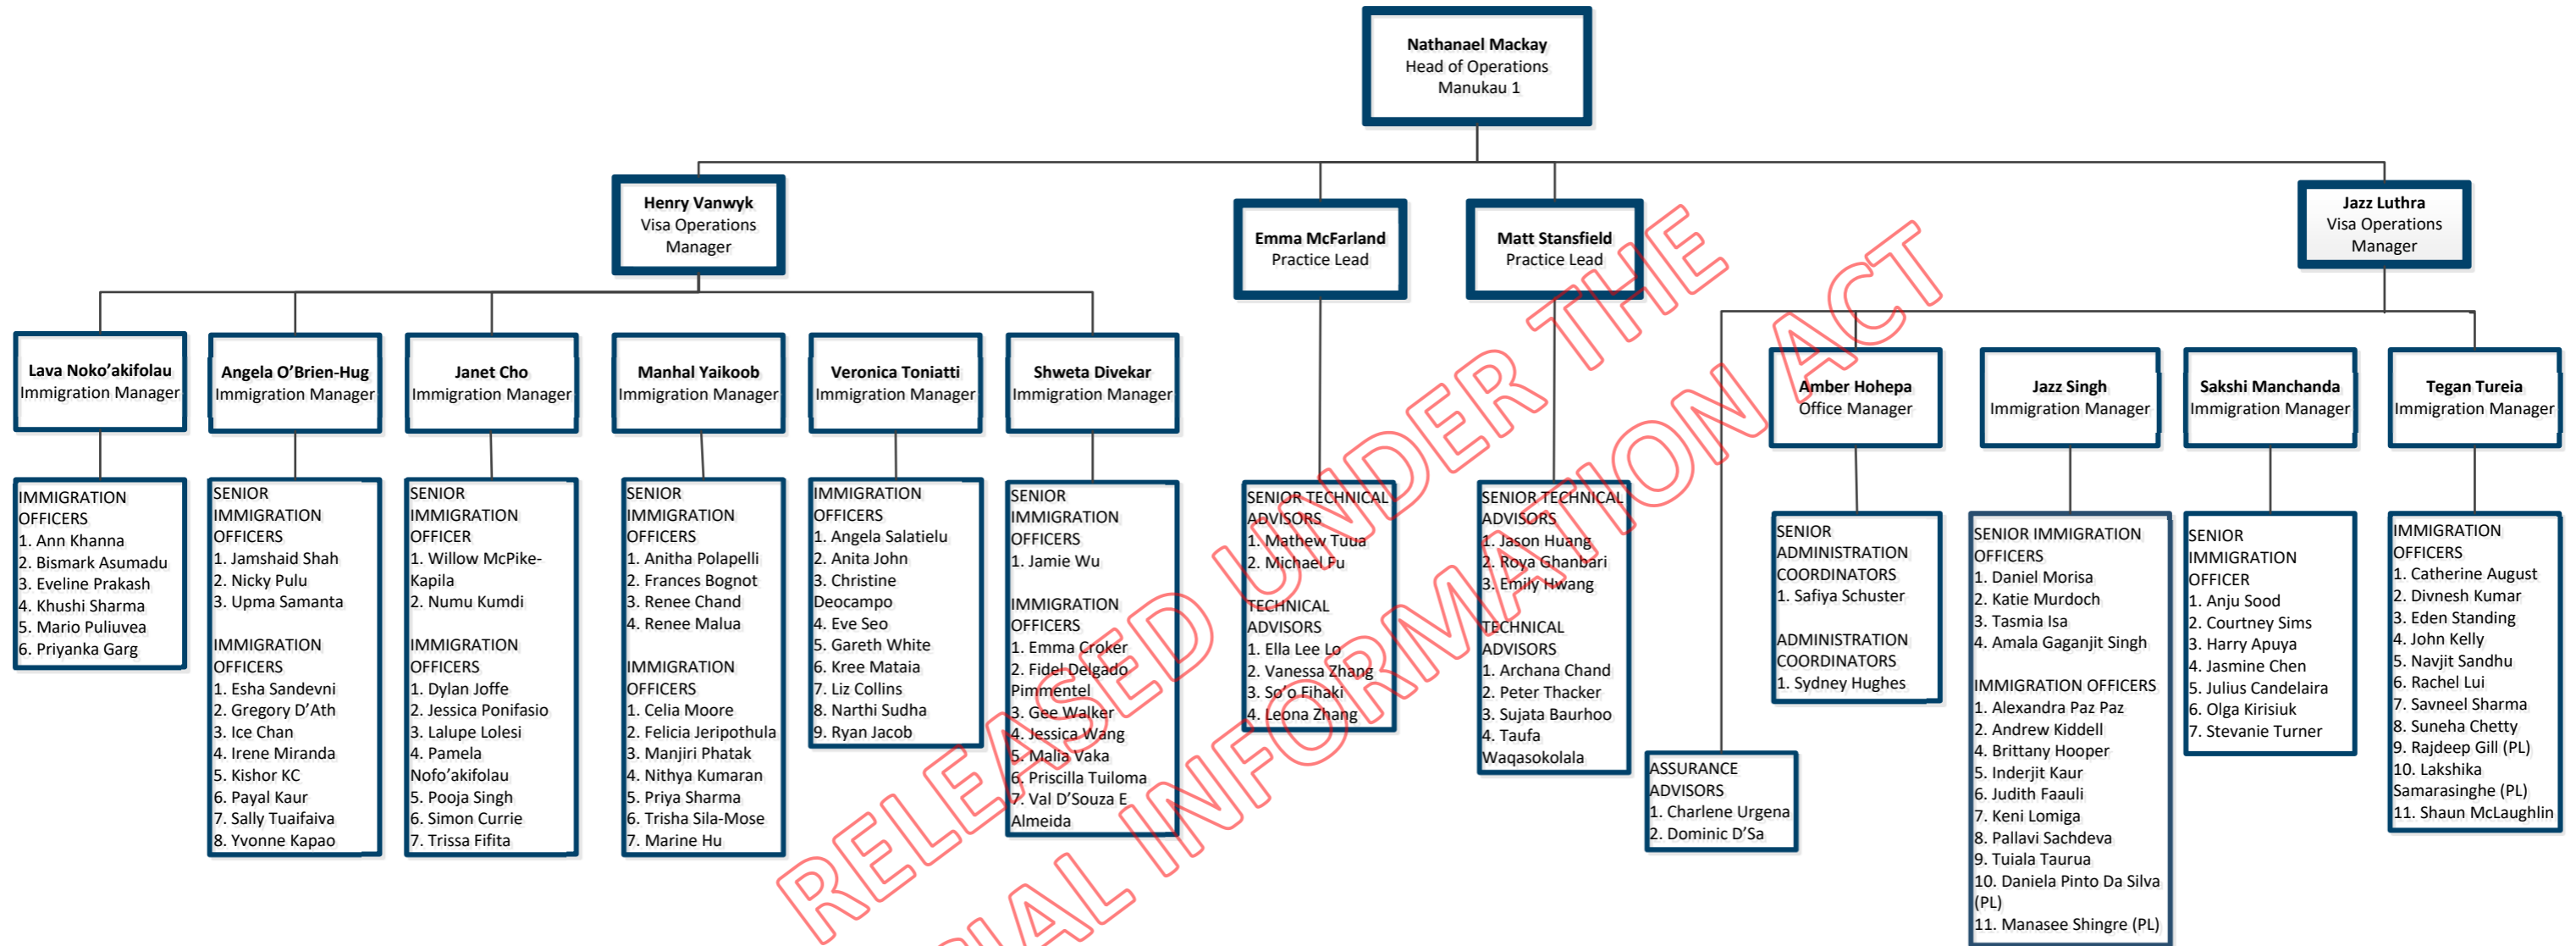

INZ Chief Operating Officer branch

Business Operations

INZ Chief Operating Officer

Visa Operations – Palmerston North

RELEASED UNDER THE OFFICIAL INFORMATION ACT

INZ Chief Operating Officer branch
Visa Operations – Manukau 2