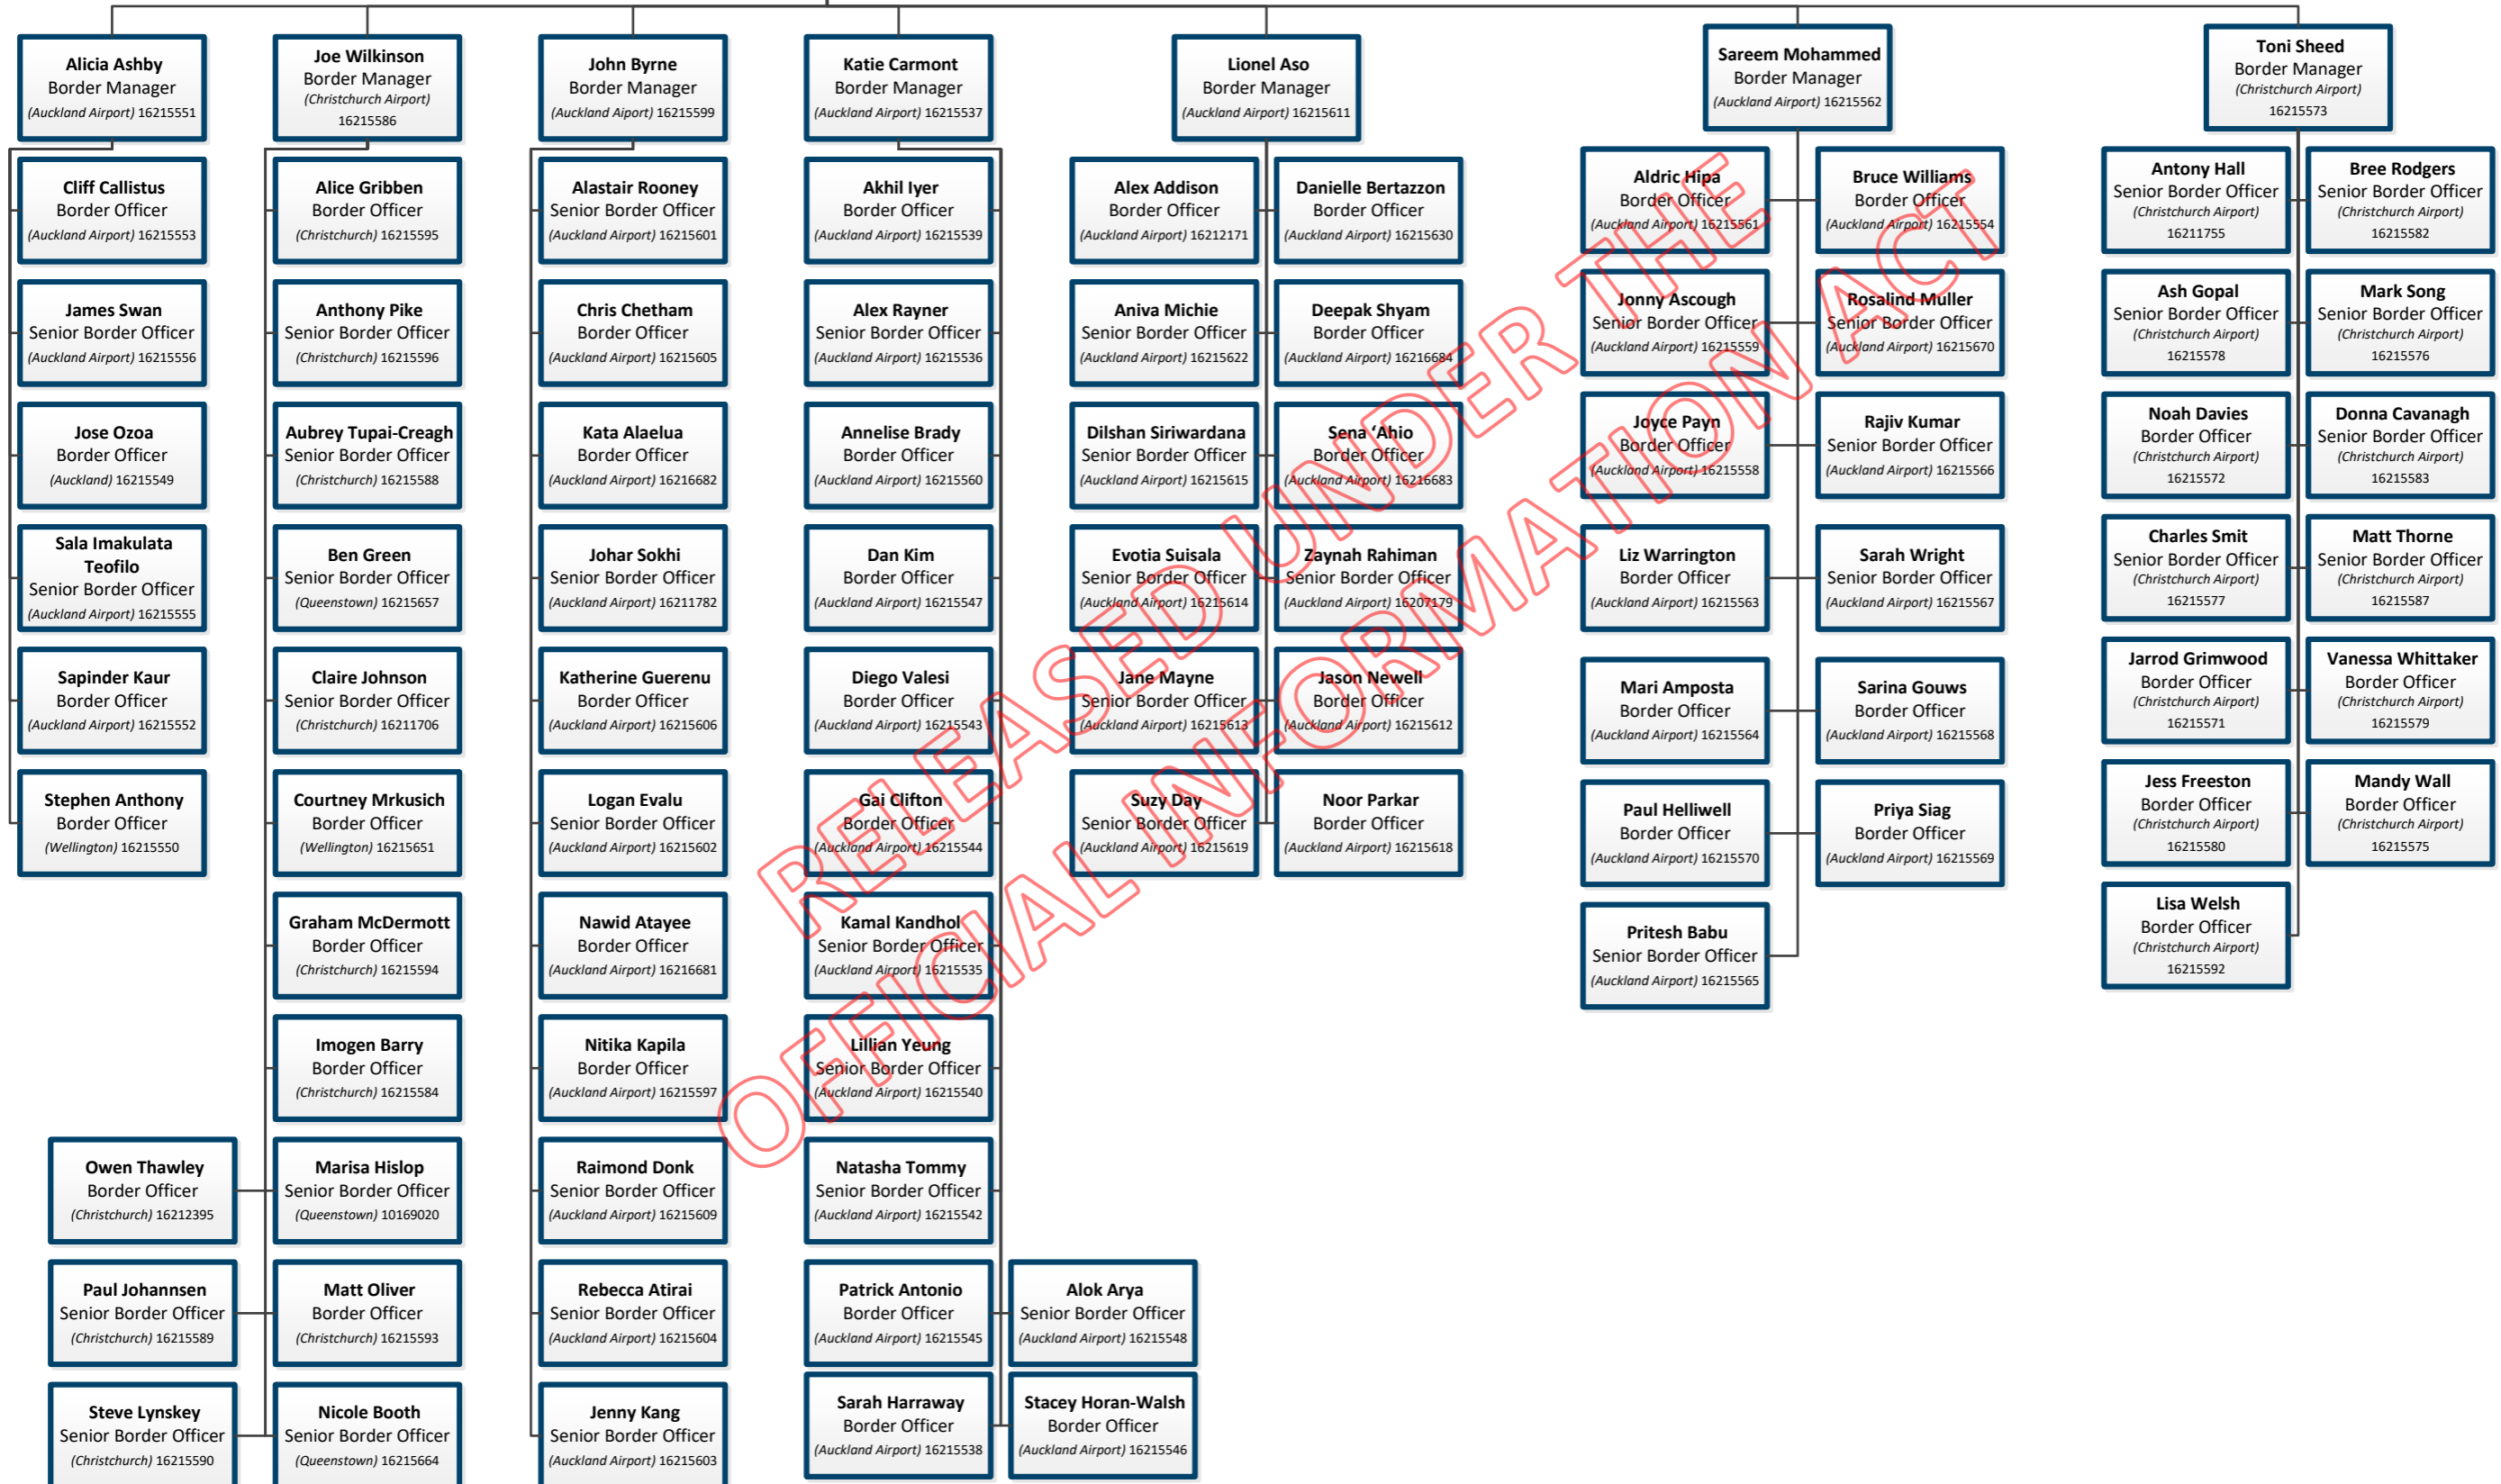

Jasmin Kaiaruna
Personal Assistant/
Team Admin
(Wellington) 16215692

Peter Elms
National Manager Border
(Wellington) 16215528

Continued on page 3.

Frida Danielson-Folau
Operations Manager
Border
(Auckland Airport) 16215533