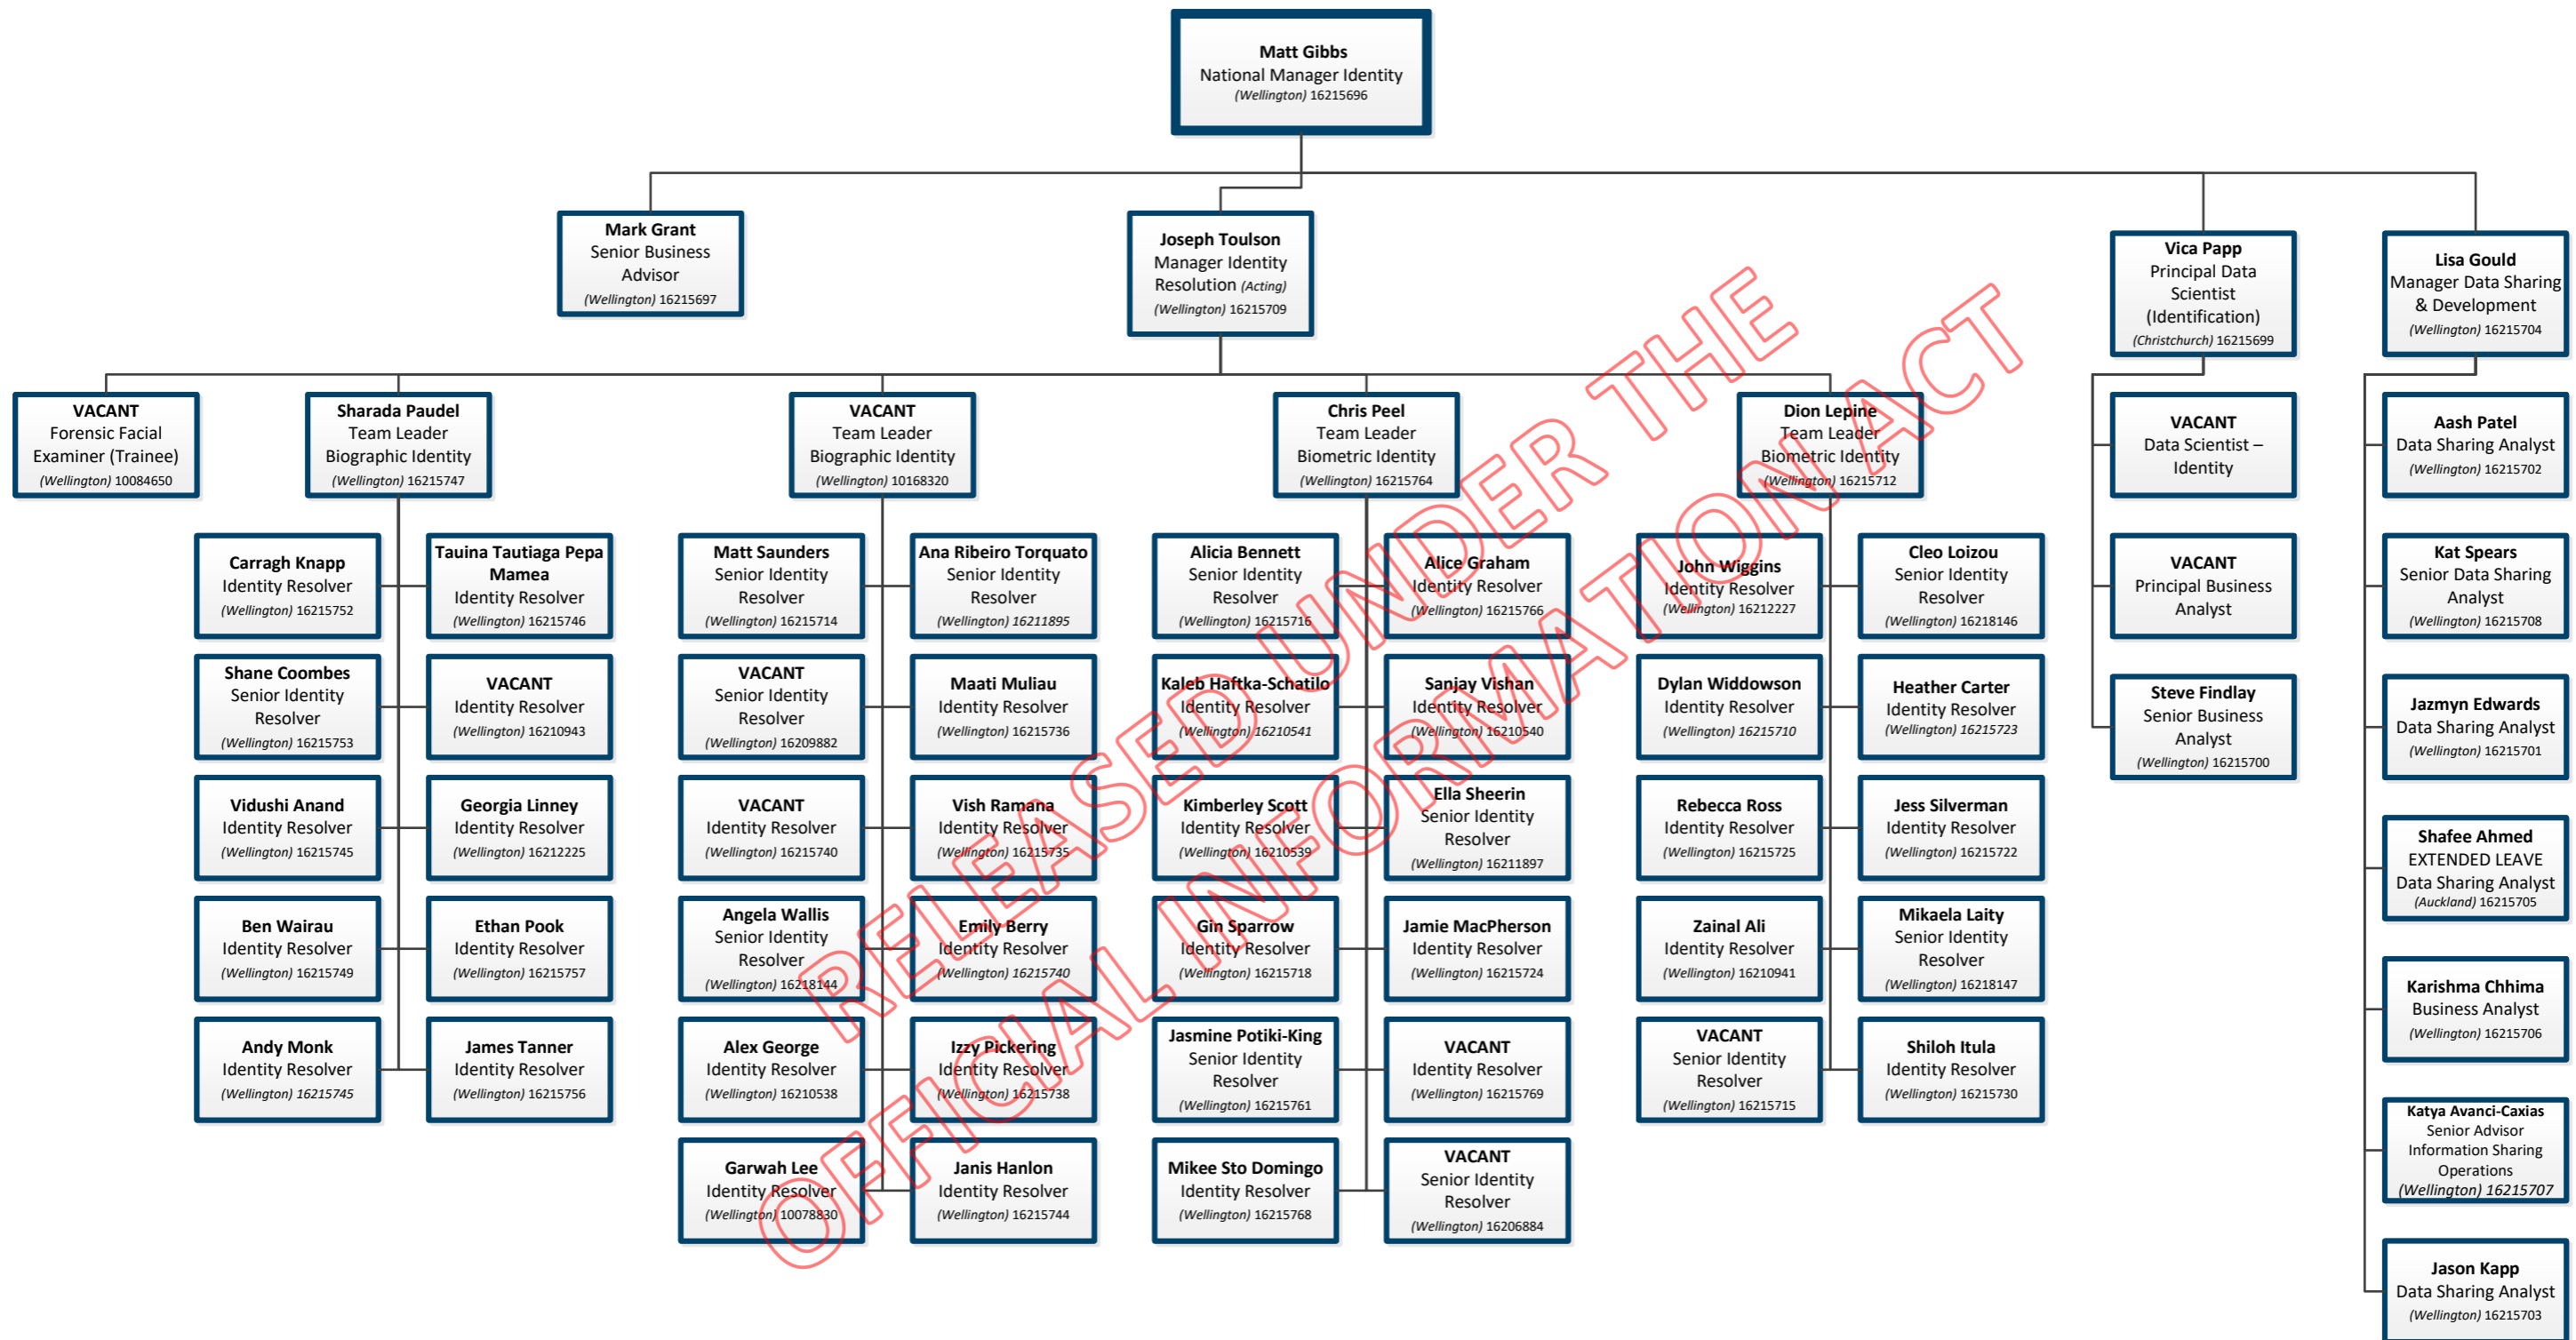

Jasmin Kaiaruna
Personal Assistant/
Team Admin
(Wellington) 16215692

Peter Elms
National Manager Border
(Wellington) 16215528

Continued on page 3.

Frida Danielson-Folau
Operations Manager
Border
(Auckland Airport) 16215533