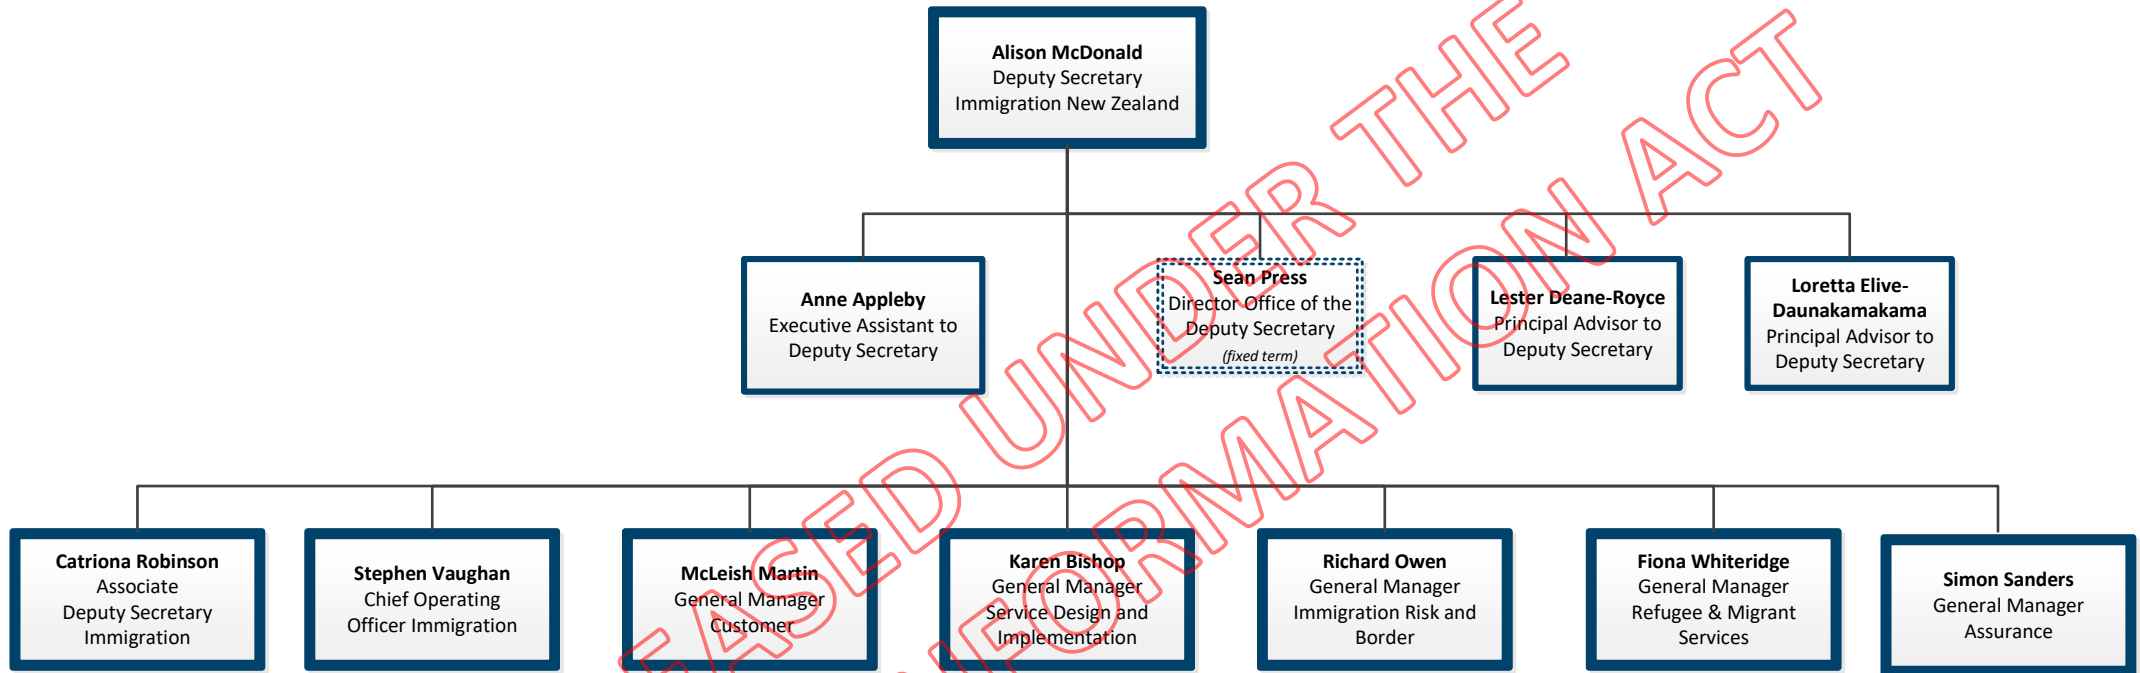

RELEASED UNDER THE OFFICIAL INFORMATION ACT