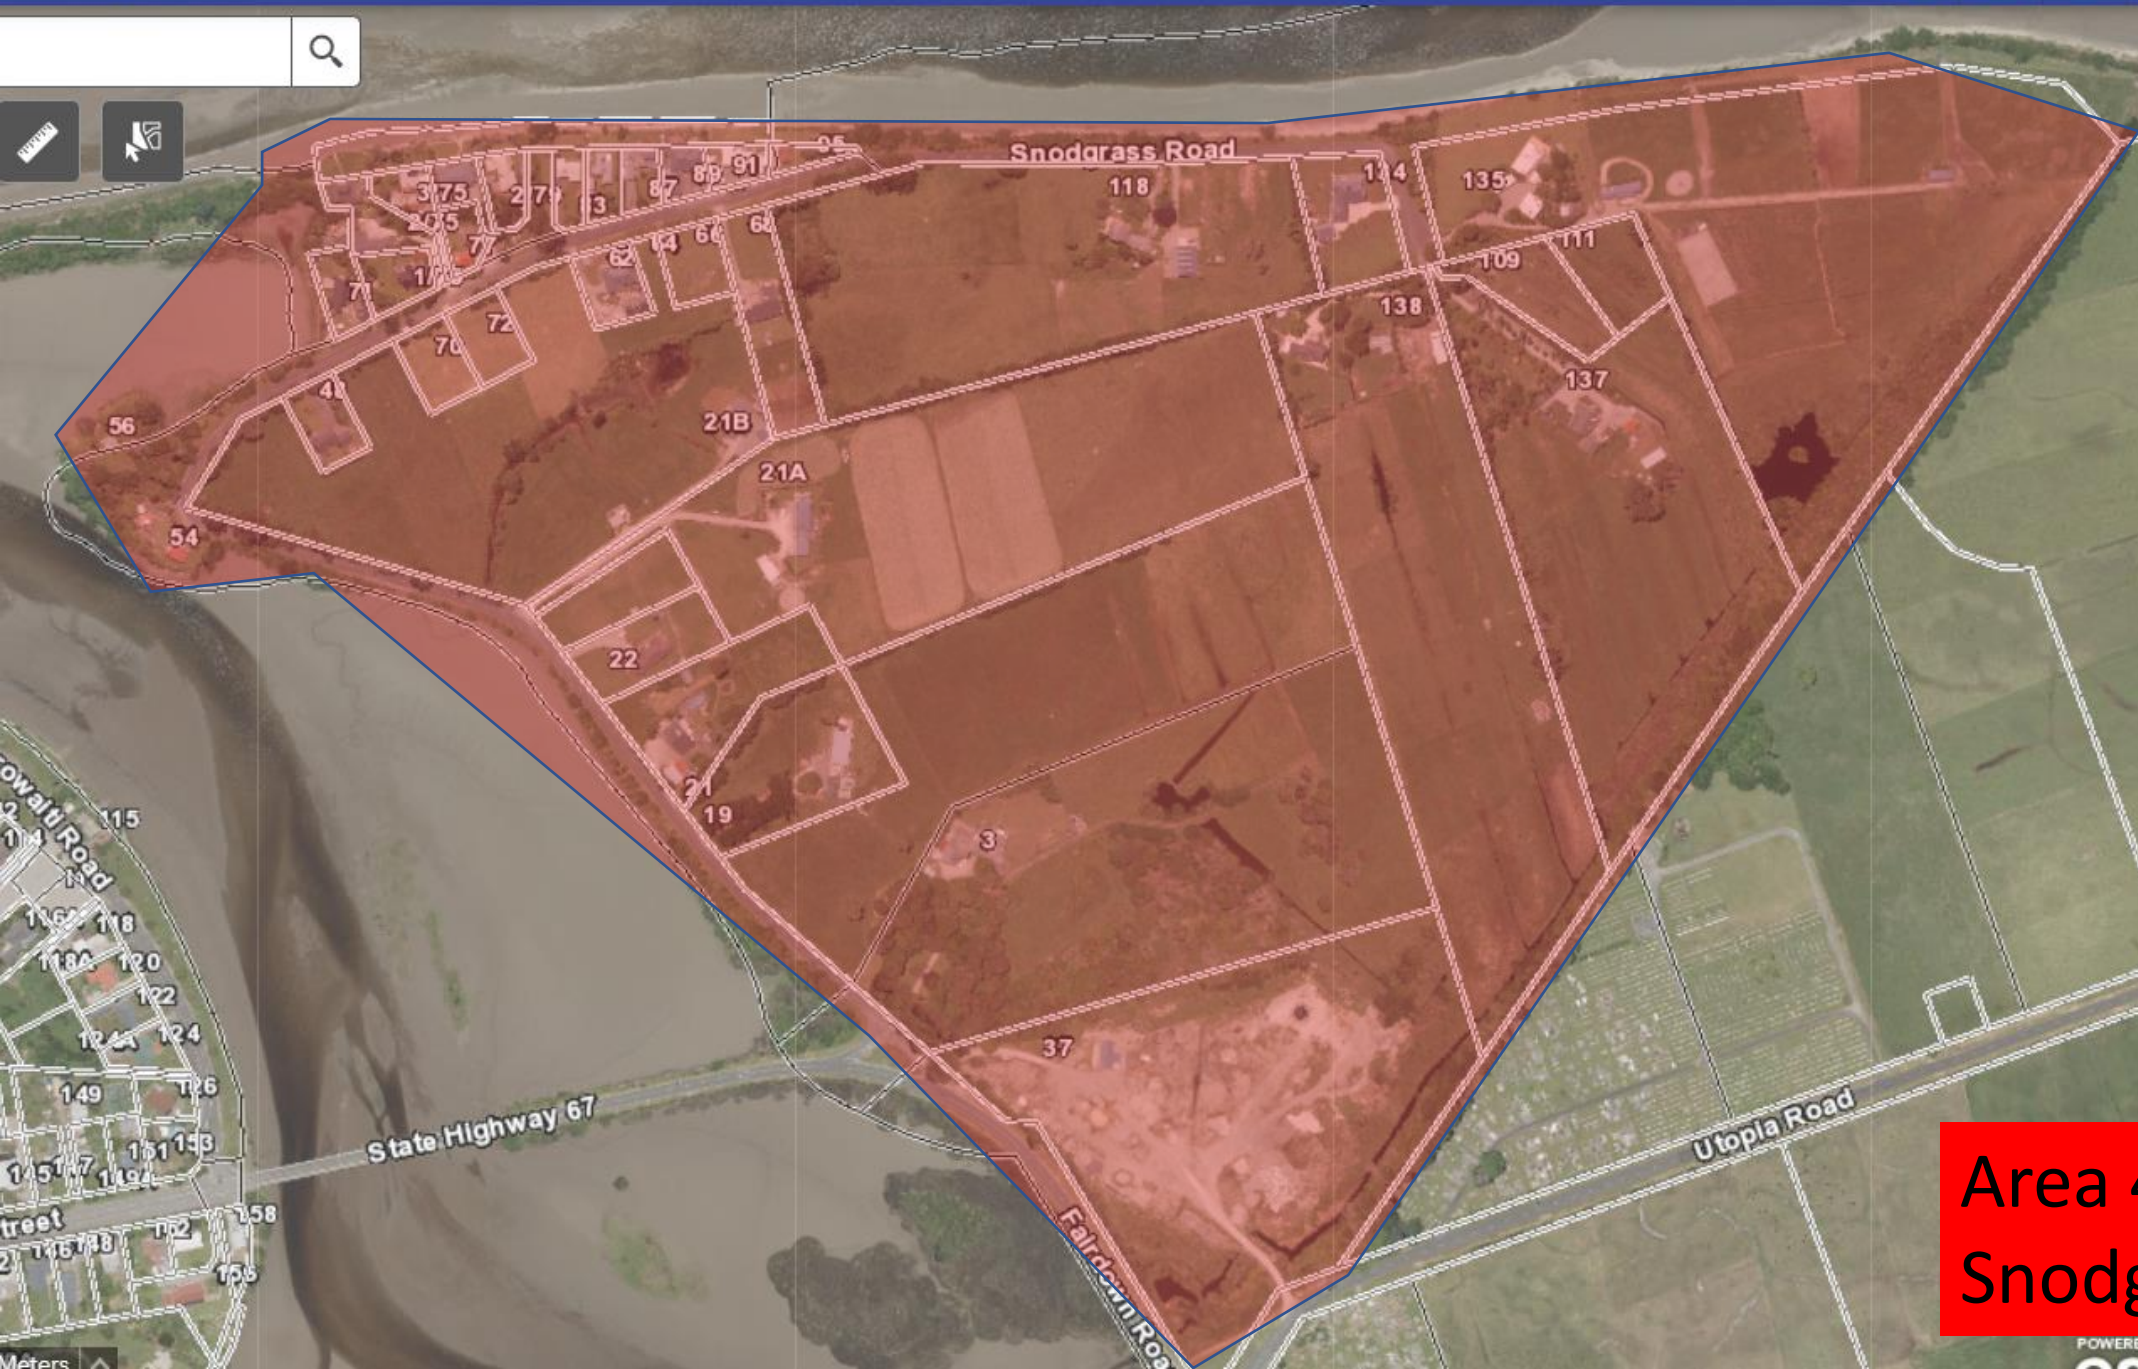

## Welfare Centre: SOUTH SCHOOL

Area 1  
Domain Area

House at the very end of  
Tiphead Road – Alice Gilsenan  
house

**Welfare Centre:  
TOP 10**

**Area 2:  
Greater Carters  
Beach including  
Rural Areas**

Search

Tiphead Road – entire  
Road including Alice  
Gilsenen  
Schadick Avenue –  
entire street  
Nghahue Street + Monro  
Place (entire streets)  
Golf Links Road –  
Houses 2 – 16  
332 - 3/357 Cape  
Foulwind Road

**Welfare  
Centre:  
TOP 10**

**Area 2a:  
Zoom of Carters  
Beach Houses**

Search bar with magnifying glass icon

Entire  
Snodgrass  
Road –  
Houses 1-138

**Welfare  
Centre:  
ST CANICES**

Area 4:  
Snodgrass Area