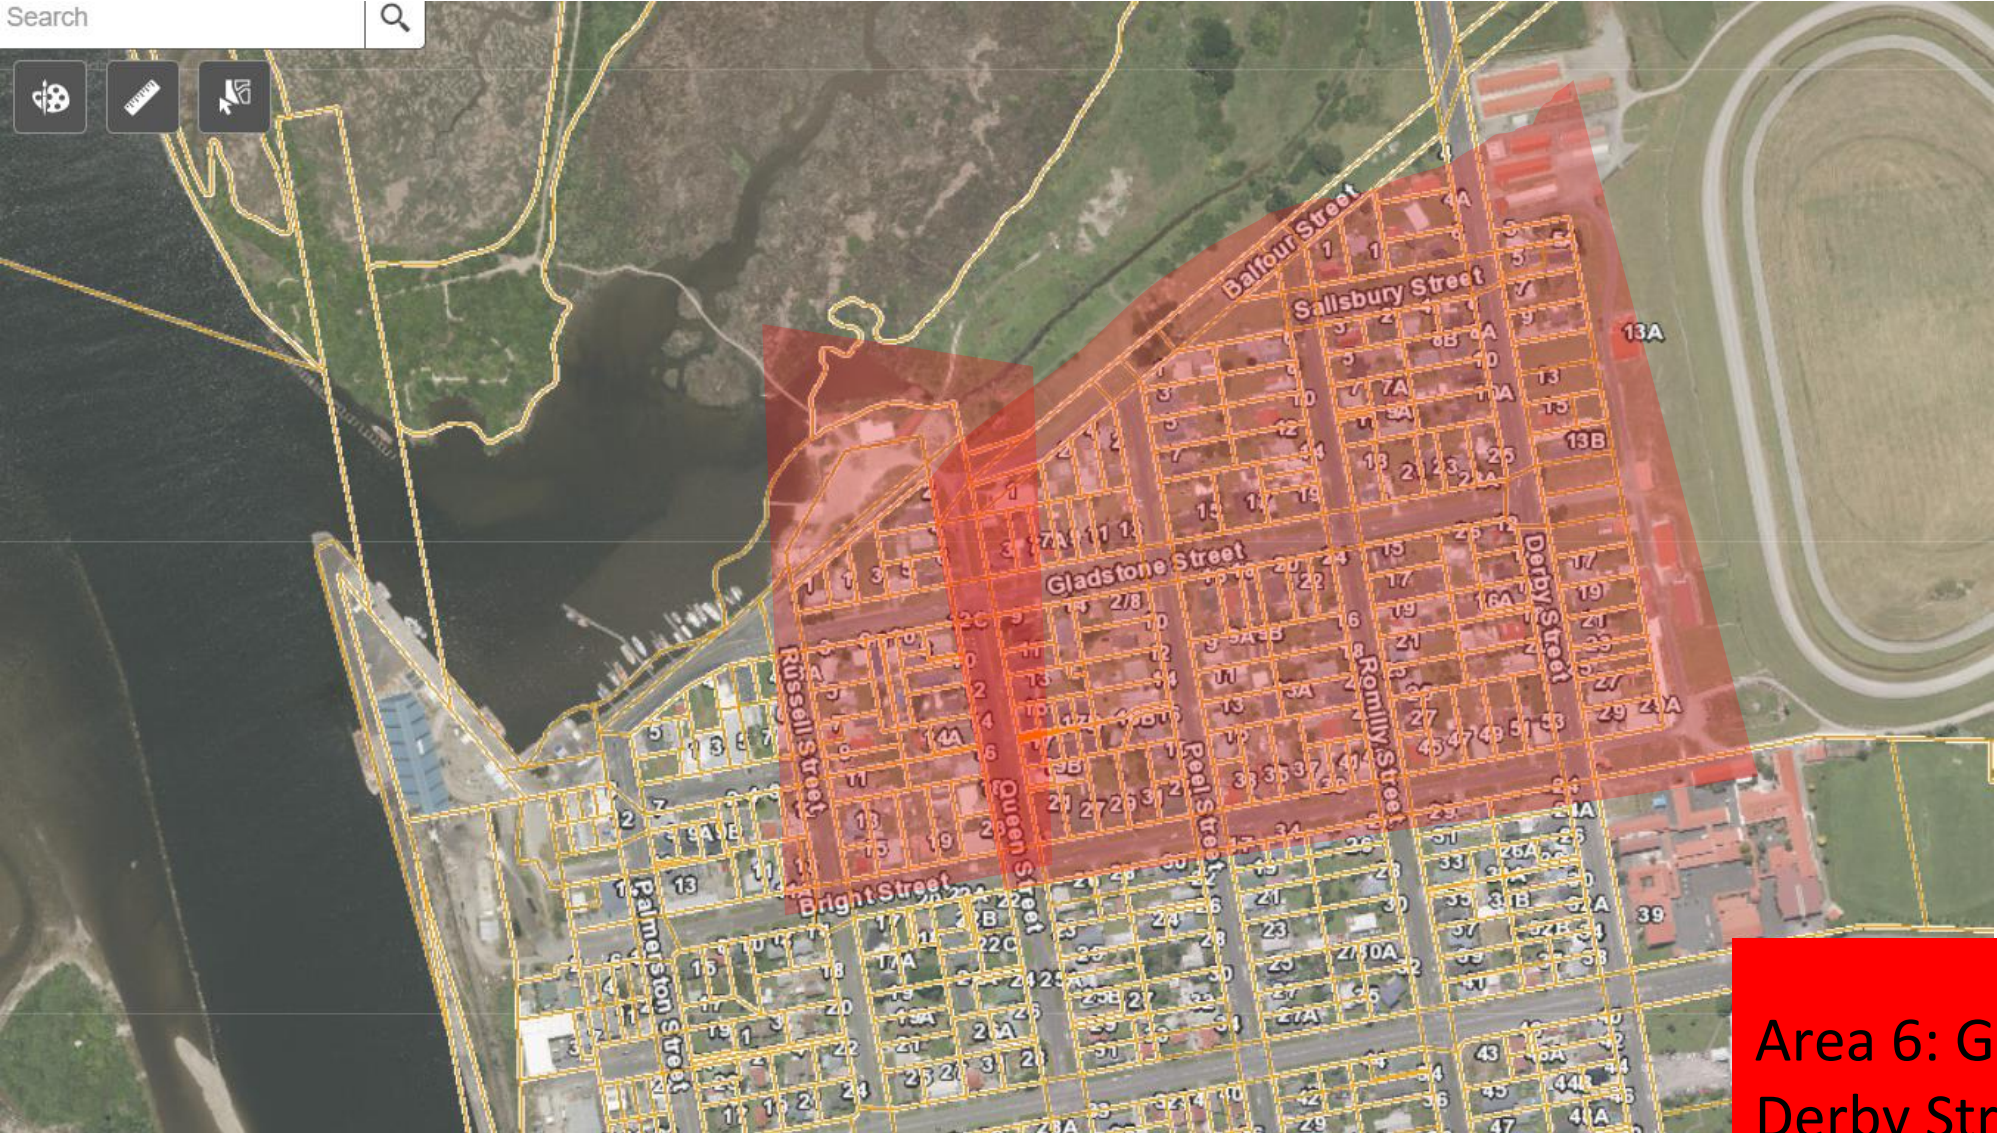

Area 6 – Gladstone, Bright – Derby Street

- Gladstone Street (entire street)
- Salsbury Street (entire street)
- Queen Streets (Houses 1 – 23)
- Russell Street (Houses 1 – 15)
- Peel Street (Houses 1-20)
- Romilly Street (Houses 1-45)
- Bright Street – (Houses 15 – 53)

**Welfare
Centre:
SALVATION
ARMY**

**Area 6: Gladstone, Bright -
Derby Street**