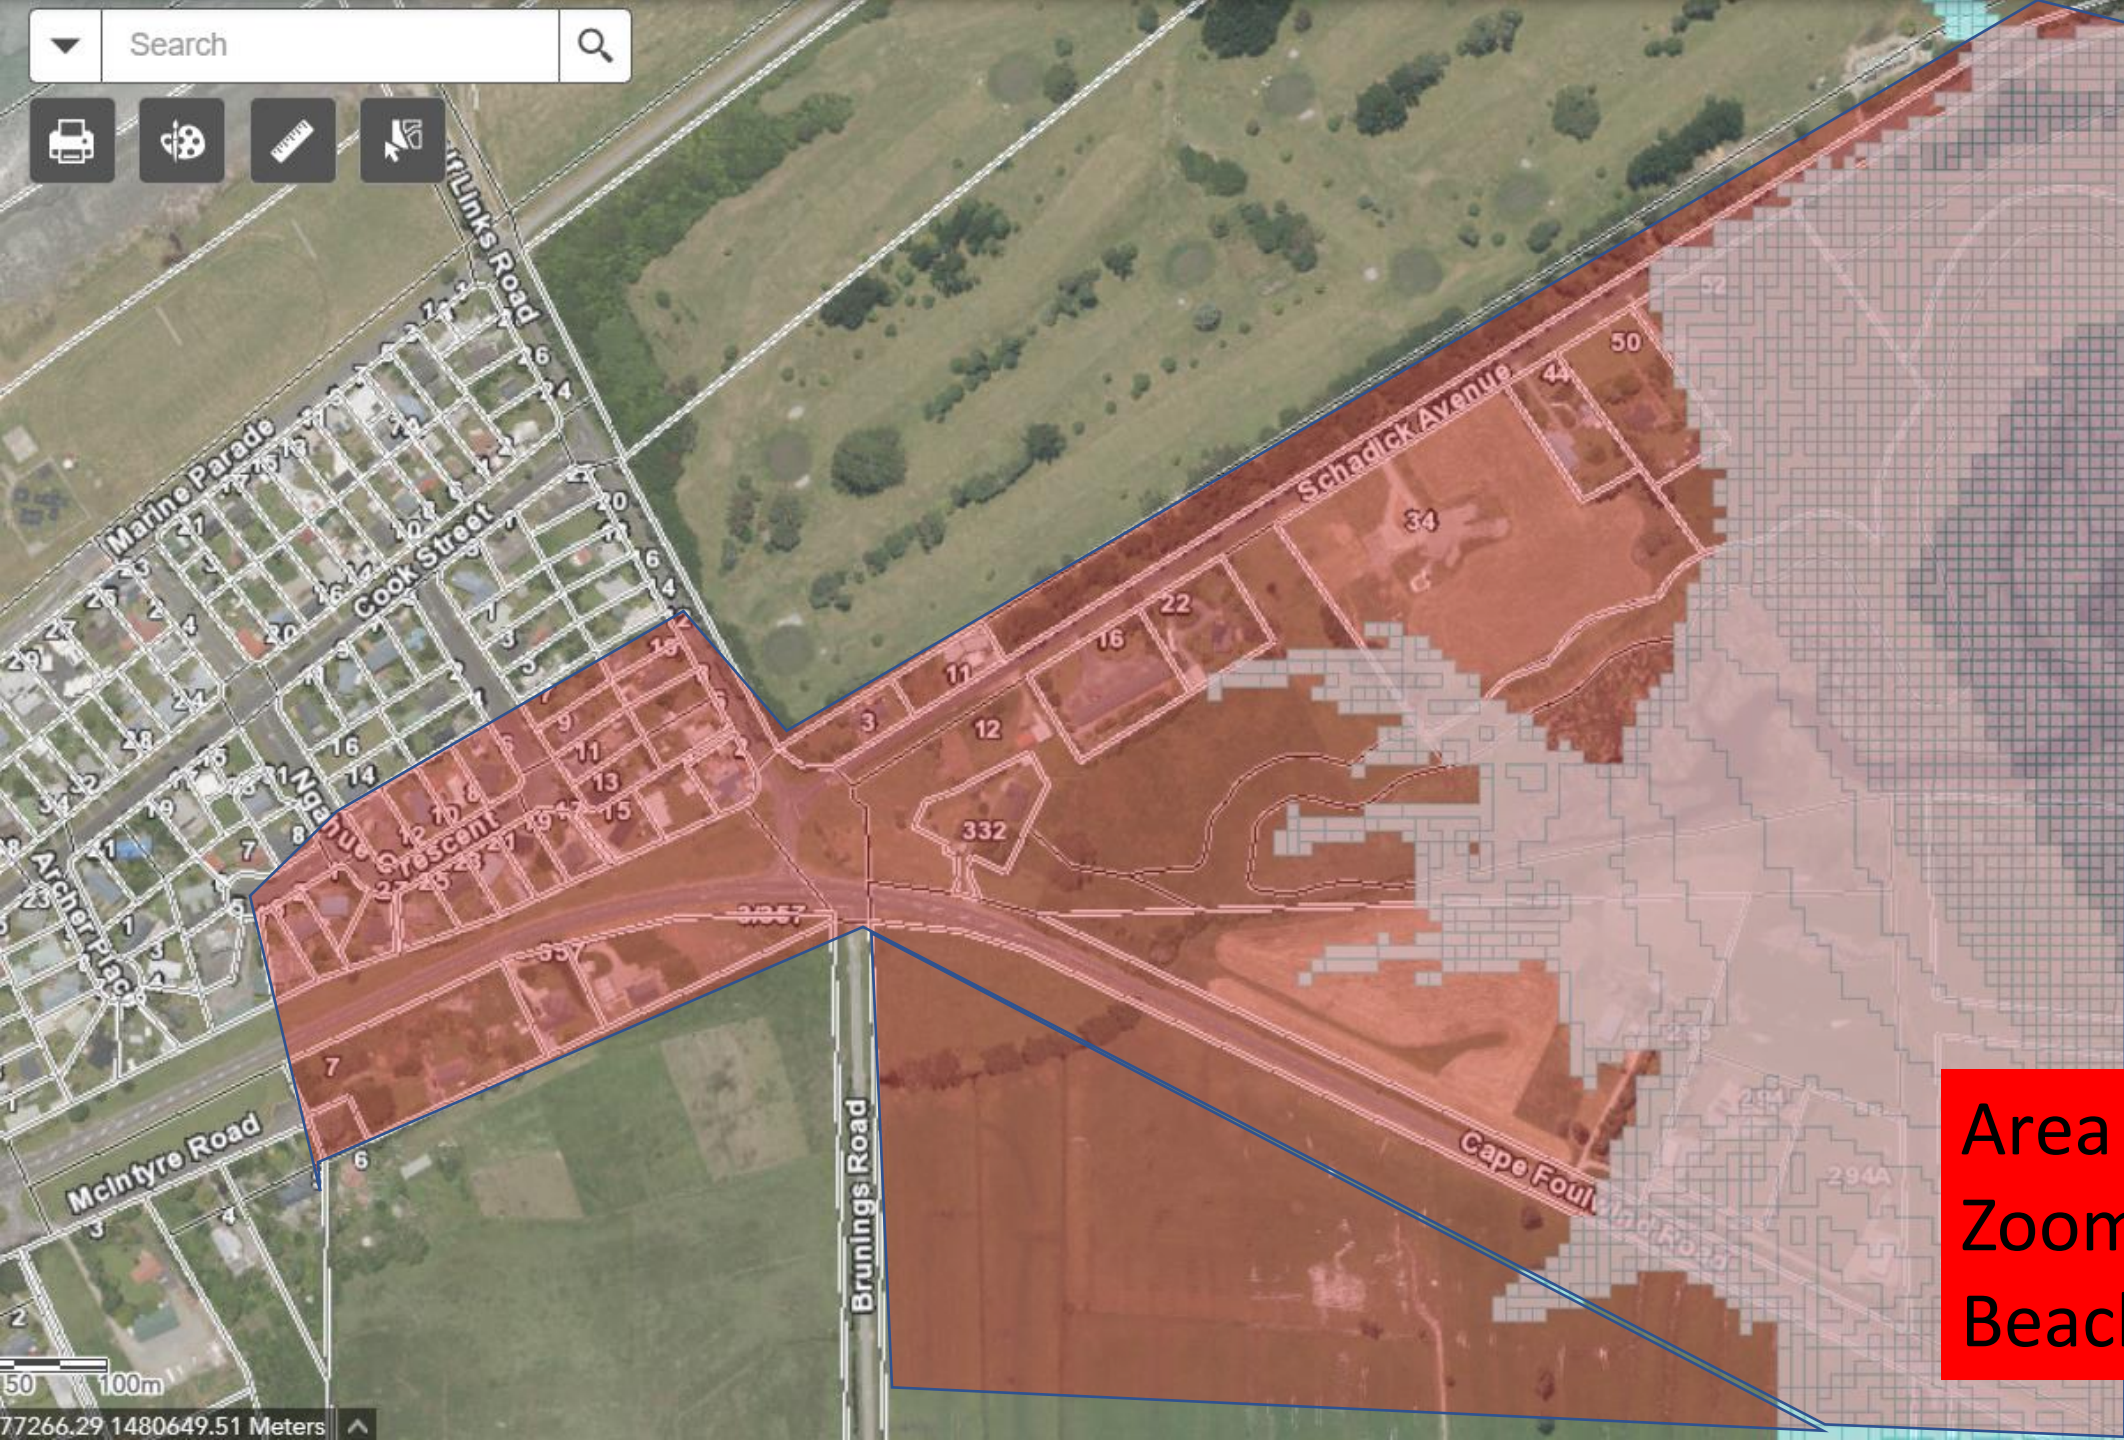

**AREA 1A**  
Menzies Street – entire street  
Roebuck Street – entire street  
Balance Street – entire street  
Stout Street – entire street  
Stafford Street – Houses 1 – 11  
Queen Street – Houses 148 – 188  
Disraeli Street – Houses 10 - 34  
Russell Street – Houses 145 – 153  
Peel Street – Houses 148 – 175  
Romilly Street – Houses 170 - 189

## Welfare Centre: SOUTH SCHOOL

Area 1  
Domain Area

House at the very end of  
Tiphead Road – Alice Gilsenan  
house

**Welfare Centre:  
TOP 10**

**Area 2:  
Greater Carters  
Beach including  
Rural Areas**

Search

Tiphead Road – entire  
Road including Alice  
Gilsenen  
Schadick Avenue –  
entire street  
Nghahue Street + Monro  
Place (entire streets)  
Golf Links Road –  
Houses 2 – 16  
332 - 3/357 Cape  
Foulwind Road

**Welfare  
Centre:  
TOP 10**

**Area 2a:  
Zoom of Carters  
Beach Houses**

Search bar with magnifying glass icon

Entire  
Snodgrass  
Road –  
Houses 1-138

**Welfare  
Centre:  
ST CANICES**

Area 4:  
Snodgrass Area