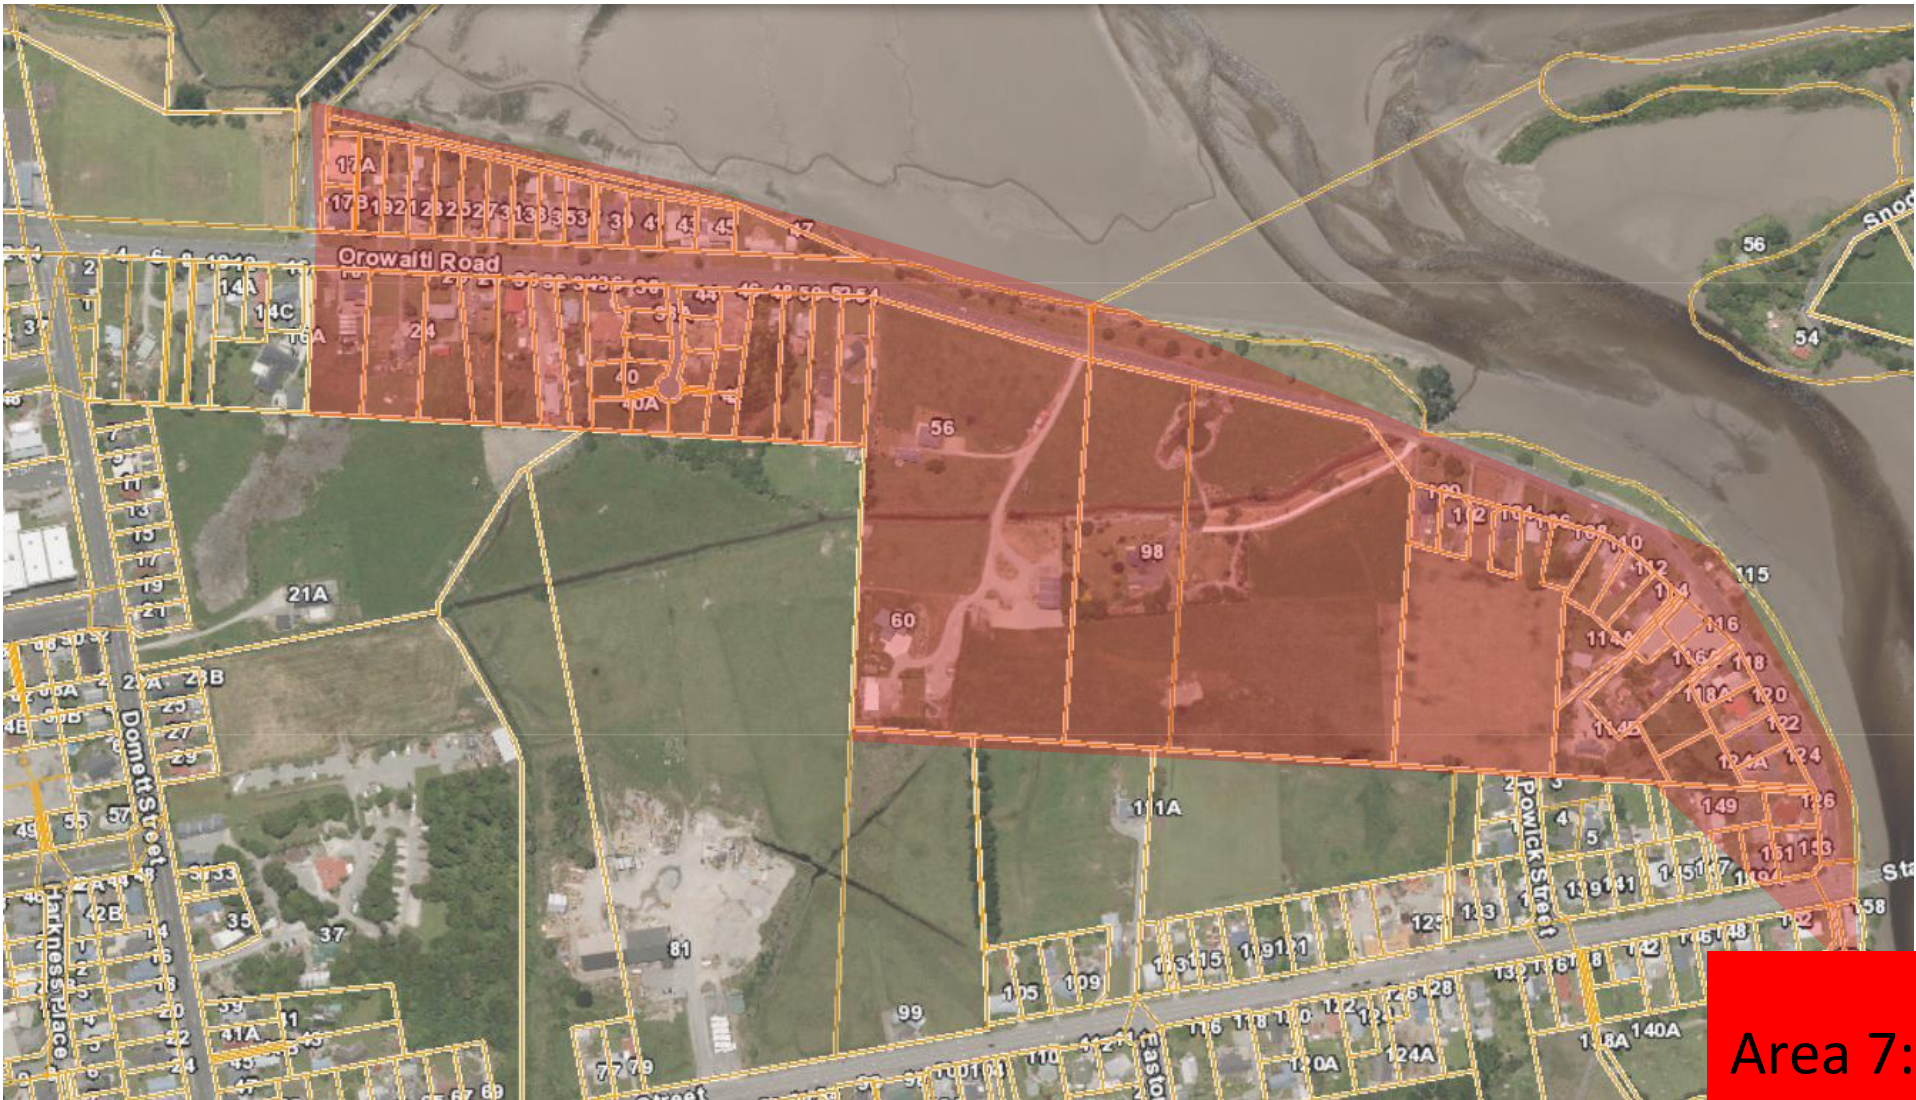

Area 7 – Orowaiti Road

Orowaiti Road (Houses 1 – 153) Entire Road

**Welfare Centre:
ST CANICES**

Area 7: Orowaiti Road