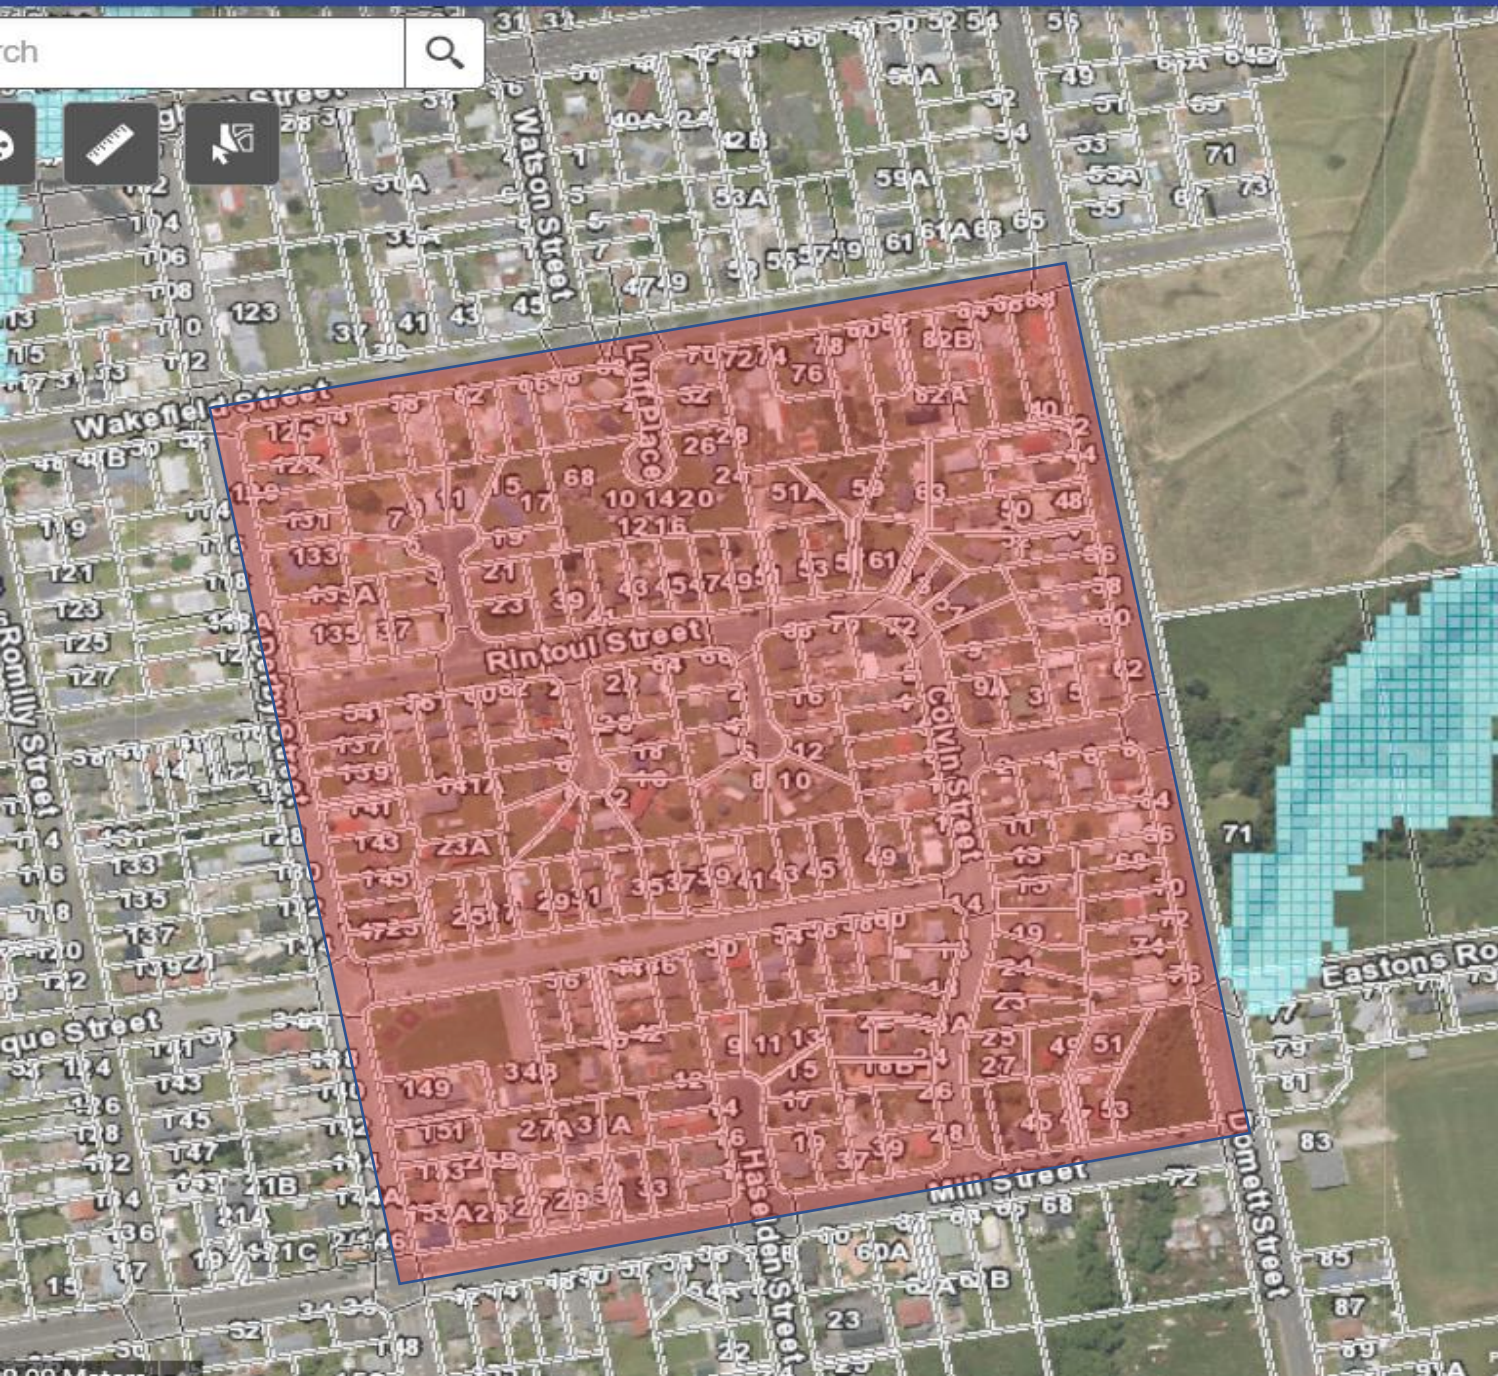

## Welfare Centre: SOUTH SCHOOL

Area 1  
Domain Area

House at the very end of  
Tiphead Road – Alice Gilsenan  
house

**Welfare Centre:  
TOP 10**

**Area 2:  
Greater Carters  
Beach including  
Rural Areas**

Search

Tiphead Road – entire  
Road including Alice  
Gilsenen  
Schadick Avenue –  
entire street  
Nghahue Street + Monro  
Place (entire streets)  
Golf Links Road –  
Houses 2 – 16  
332 - 3/357 Cape  
Foulwind Road

**Welfare  
Centre:  
TOP 10**

**Area 2a:  
Zoom of Carters  
Beach Houses**

Search bar with magnifying glass icon

Entire  
Snodgrass  
Road –  
Houses 1-138

**Welfare  
Centre:  
ST CANICES**

Area 4:  
Snodgrass Area

# Area 5 – Craddock, Shelswell, Forbes Coates, Derby and Beach Drive

- Craddock Drive (entire street)
- Shelswell Street (entire street)
- Forbes Street (entire street)
- Coates Street (entire street)
- Derby Street (Houses 1 – 38)
- Beach Drive (entire street)