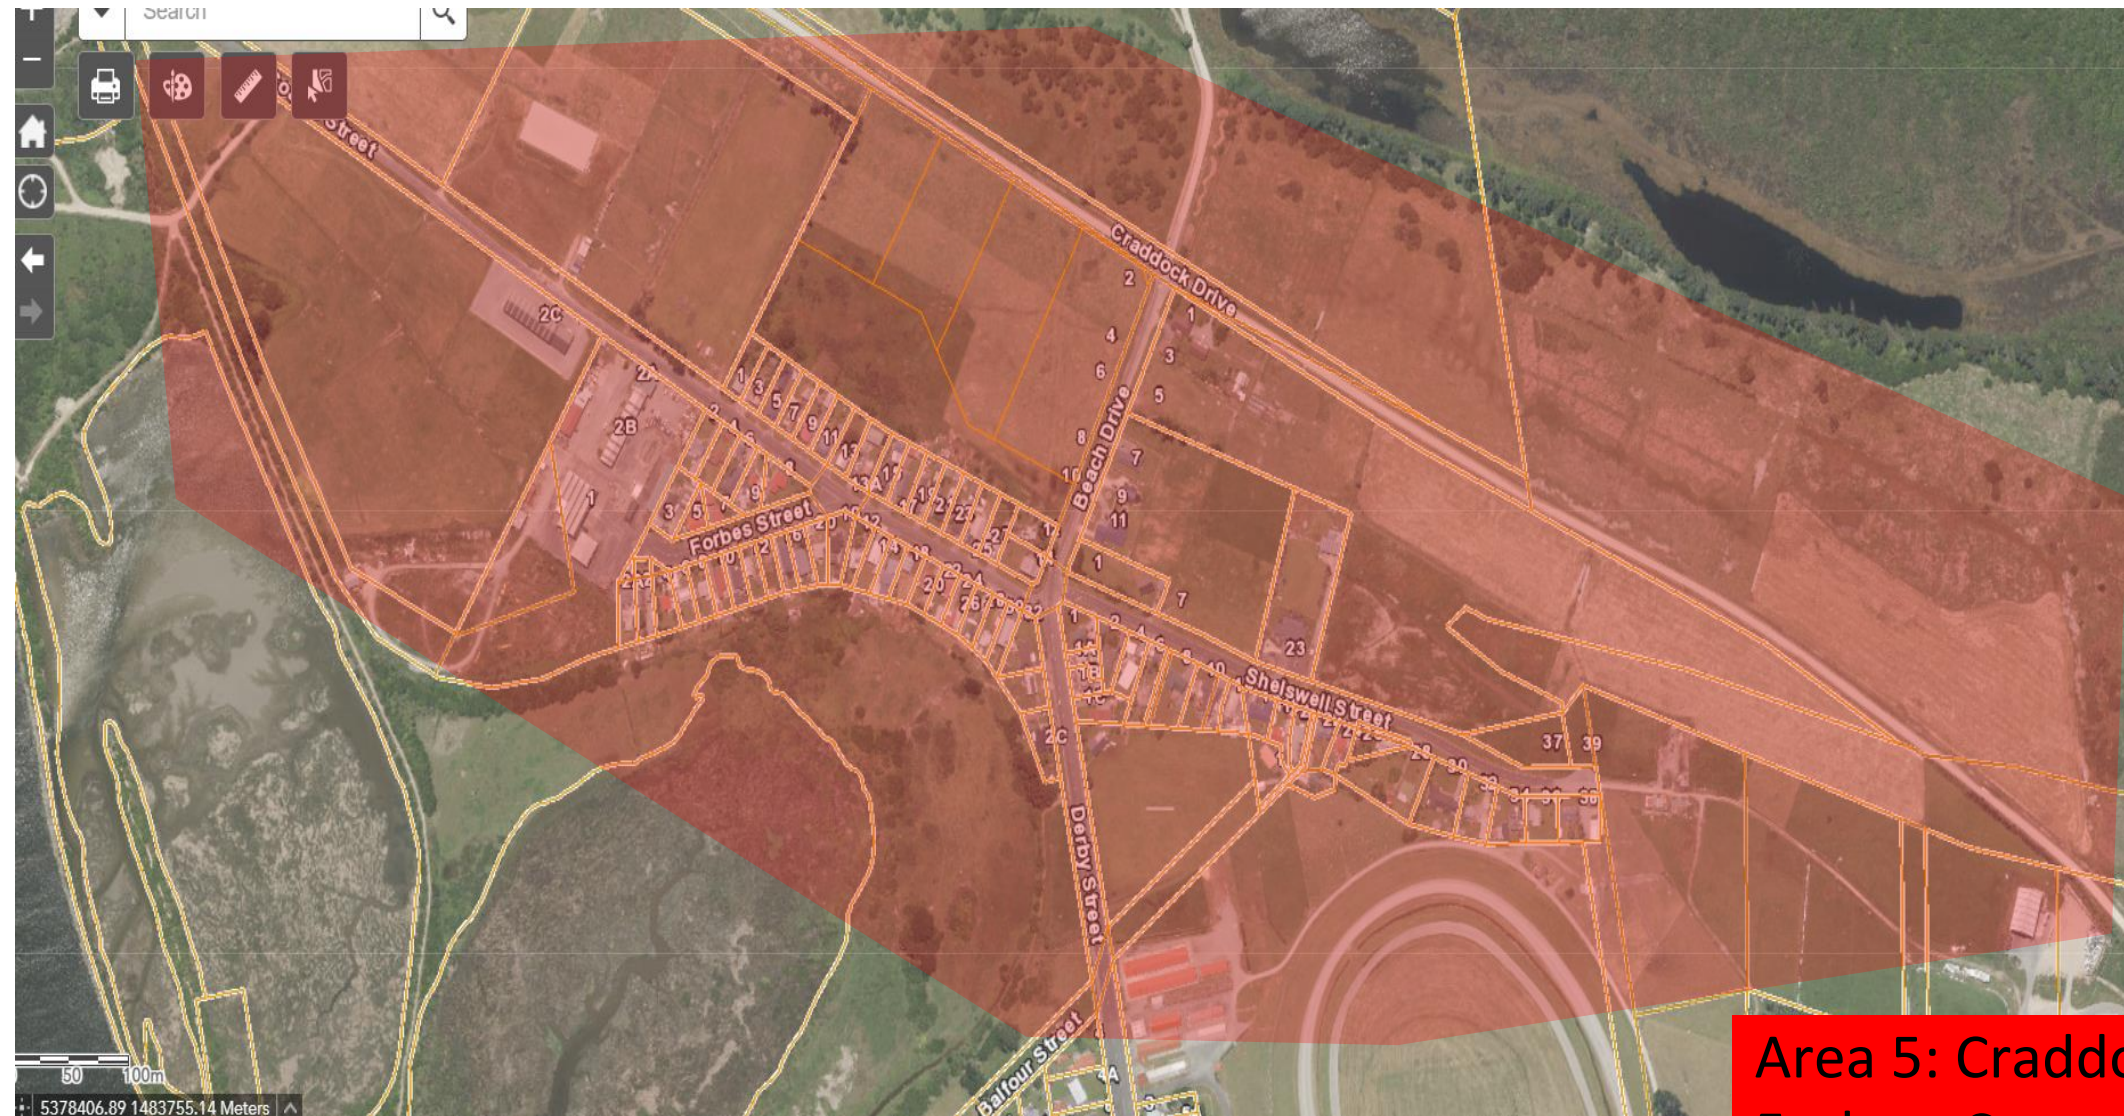

Area 5 – Craddock, Shelswell, Forbes Coates, Derby and Beach Drive

- Craddock Drive (entire street)
- Shelswell Street (entire street)
- Forbes Street (entire street)
- Coates Street (entire street)
- Derby Street (Houses 1 – 38)
- Beach Drive (entire street)

**Welfare
Centre:
SALVATION
ARMY**

**Area 5: Craddock, Shelswell,
Forbes, Coates, Derby and
Beach Drive**