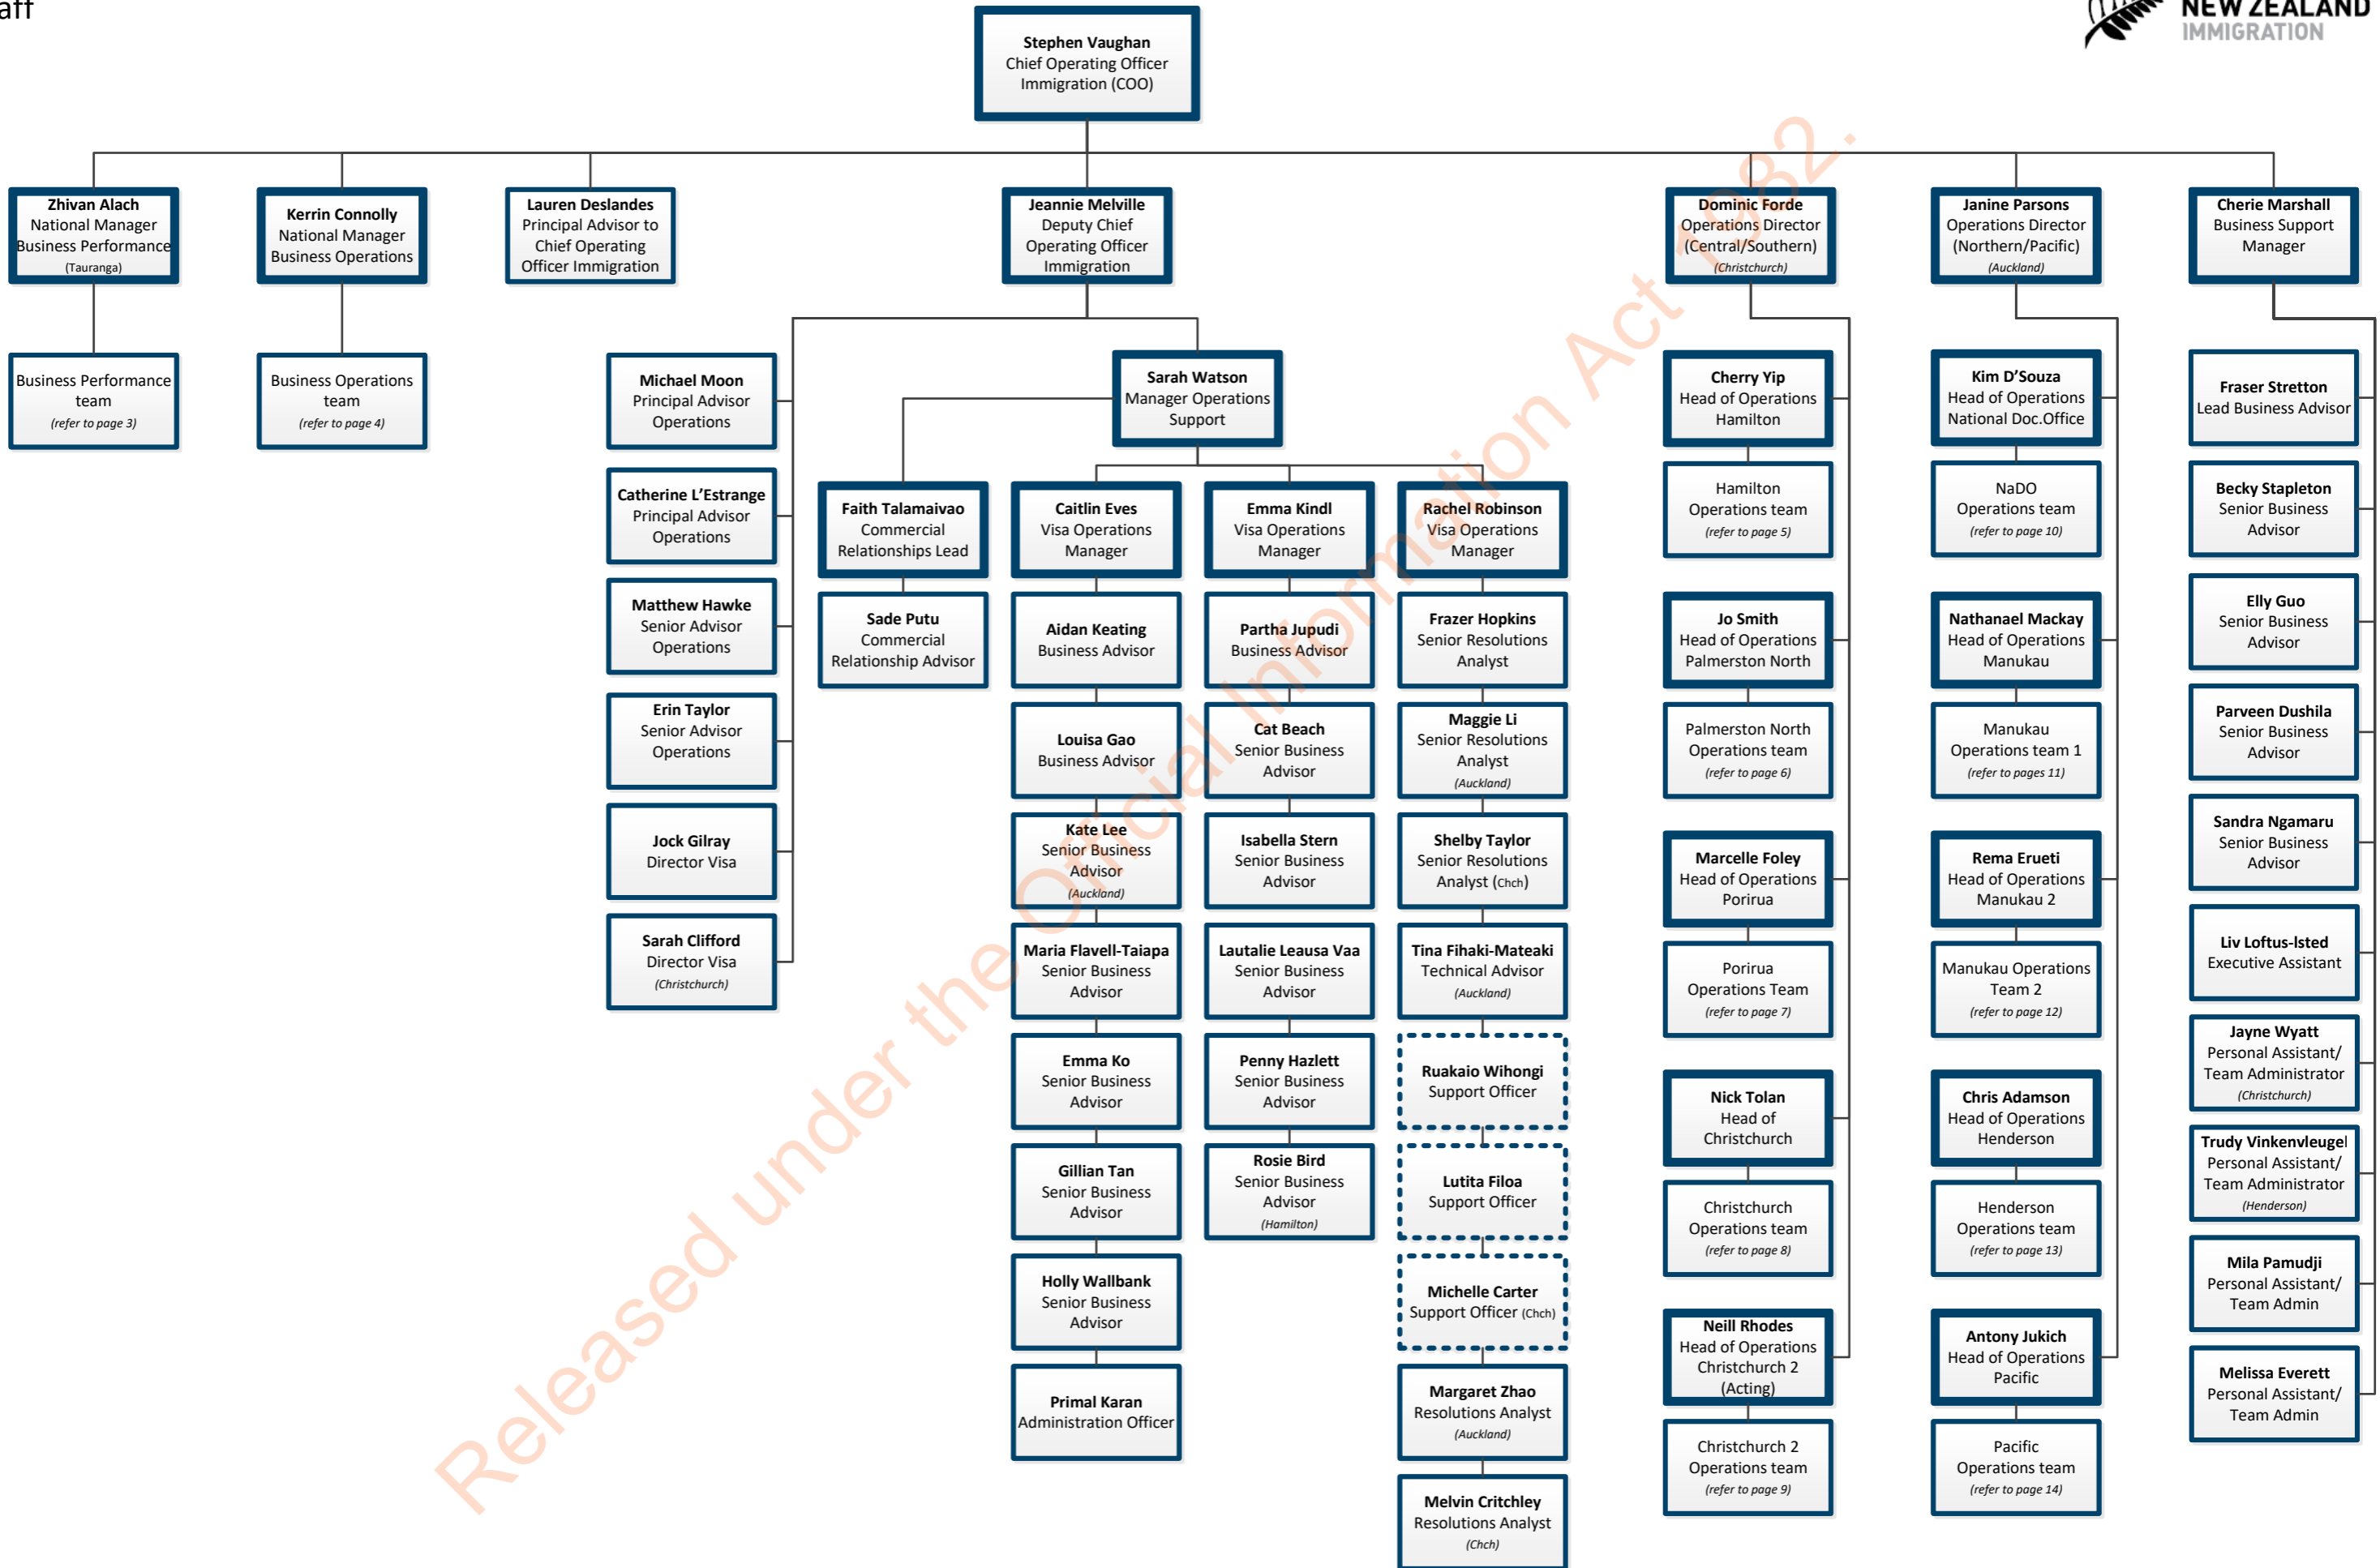

Released under the Official Information Act 2000