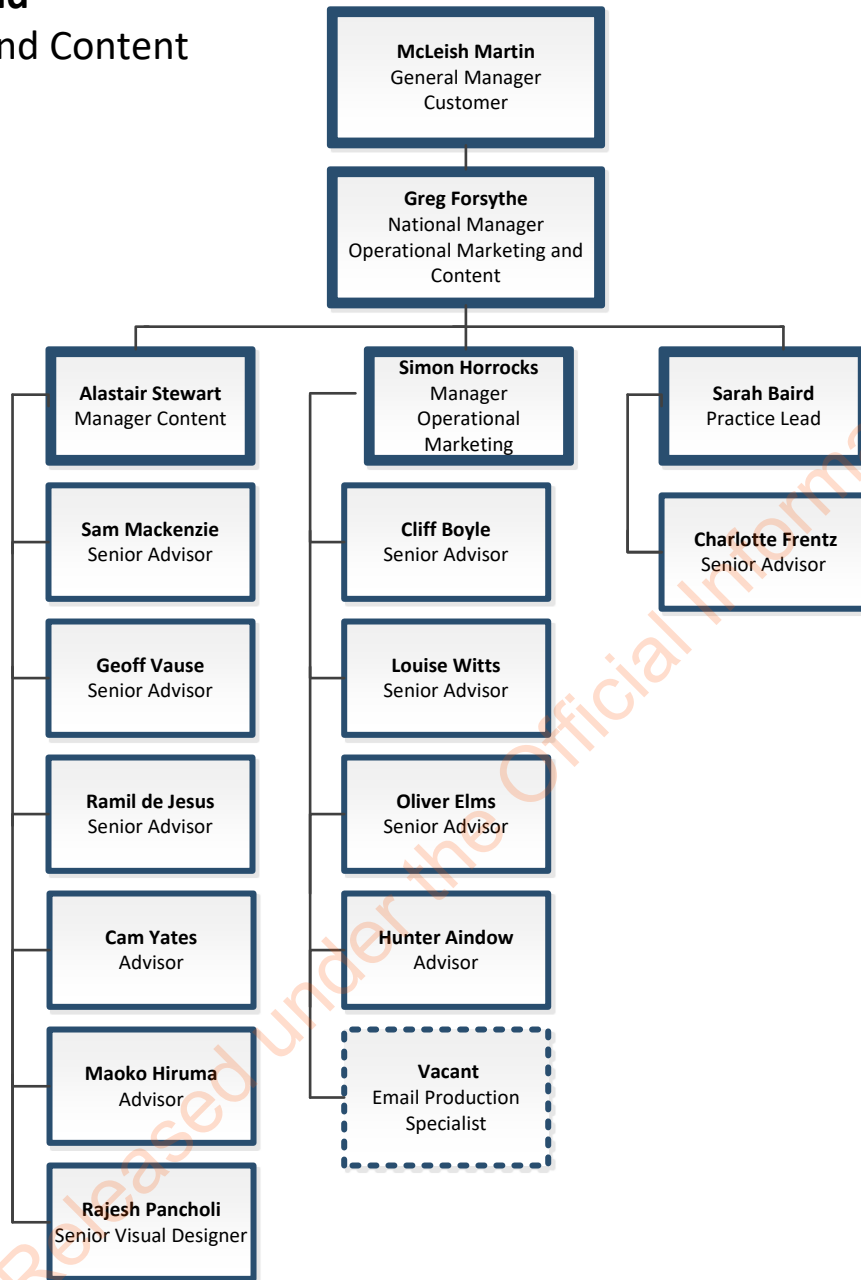

Immigration New Zealand

Operational Marketing and Content