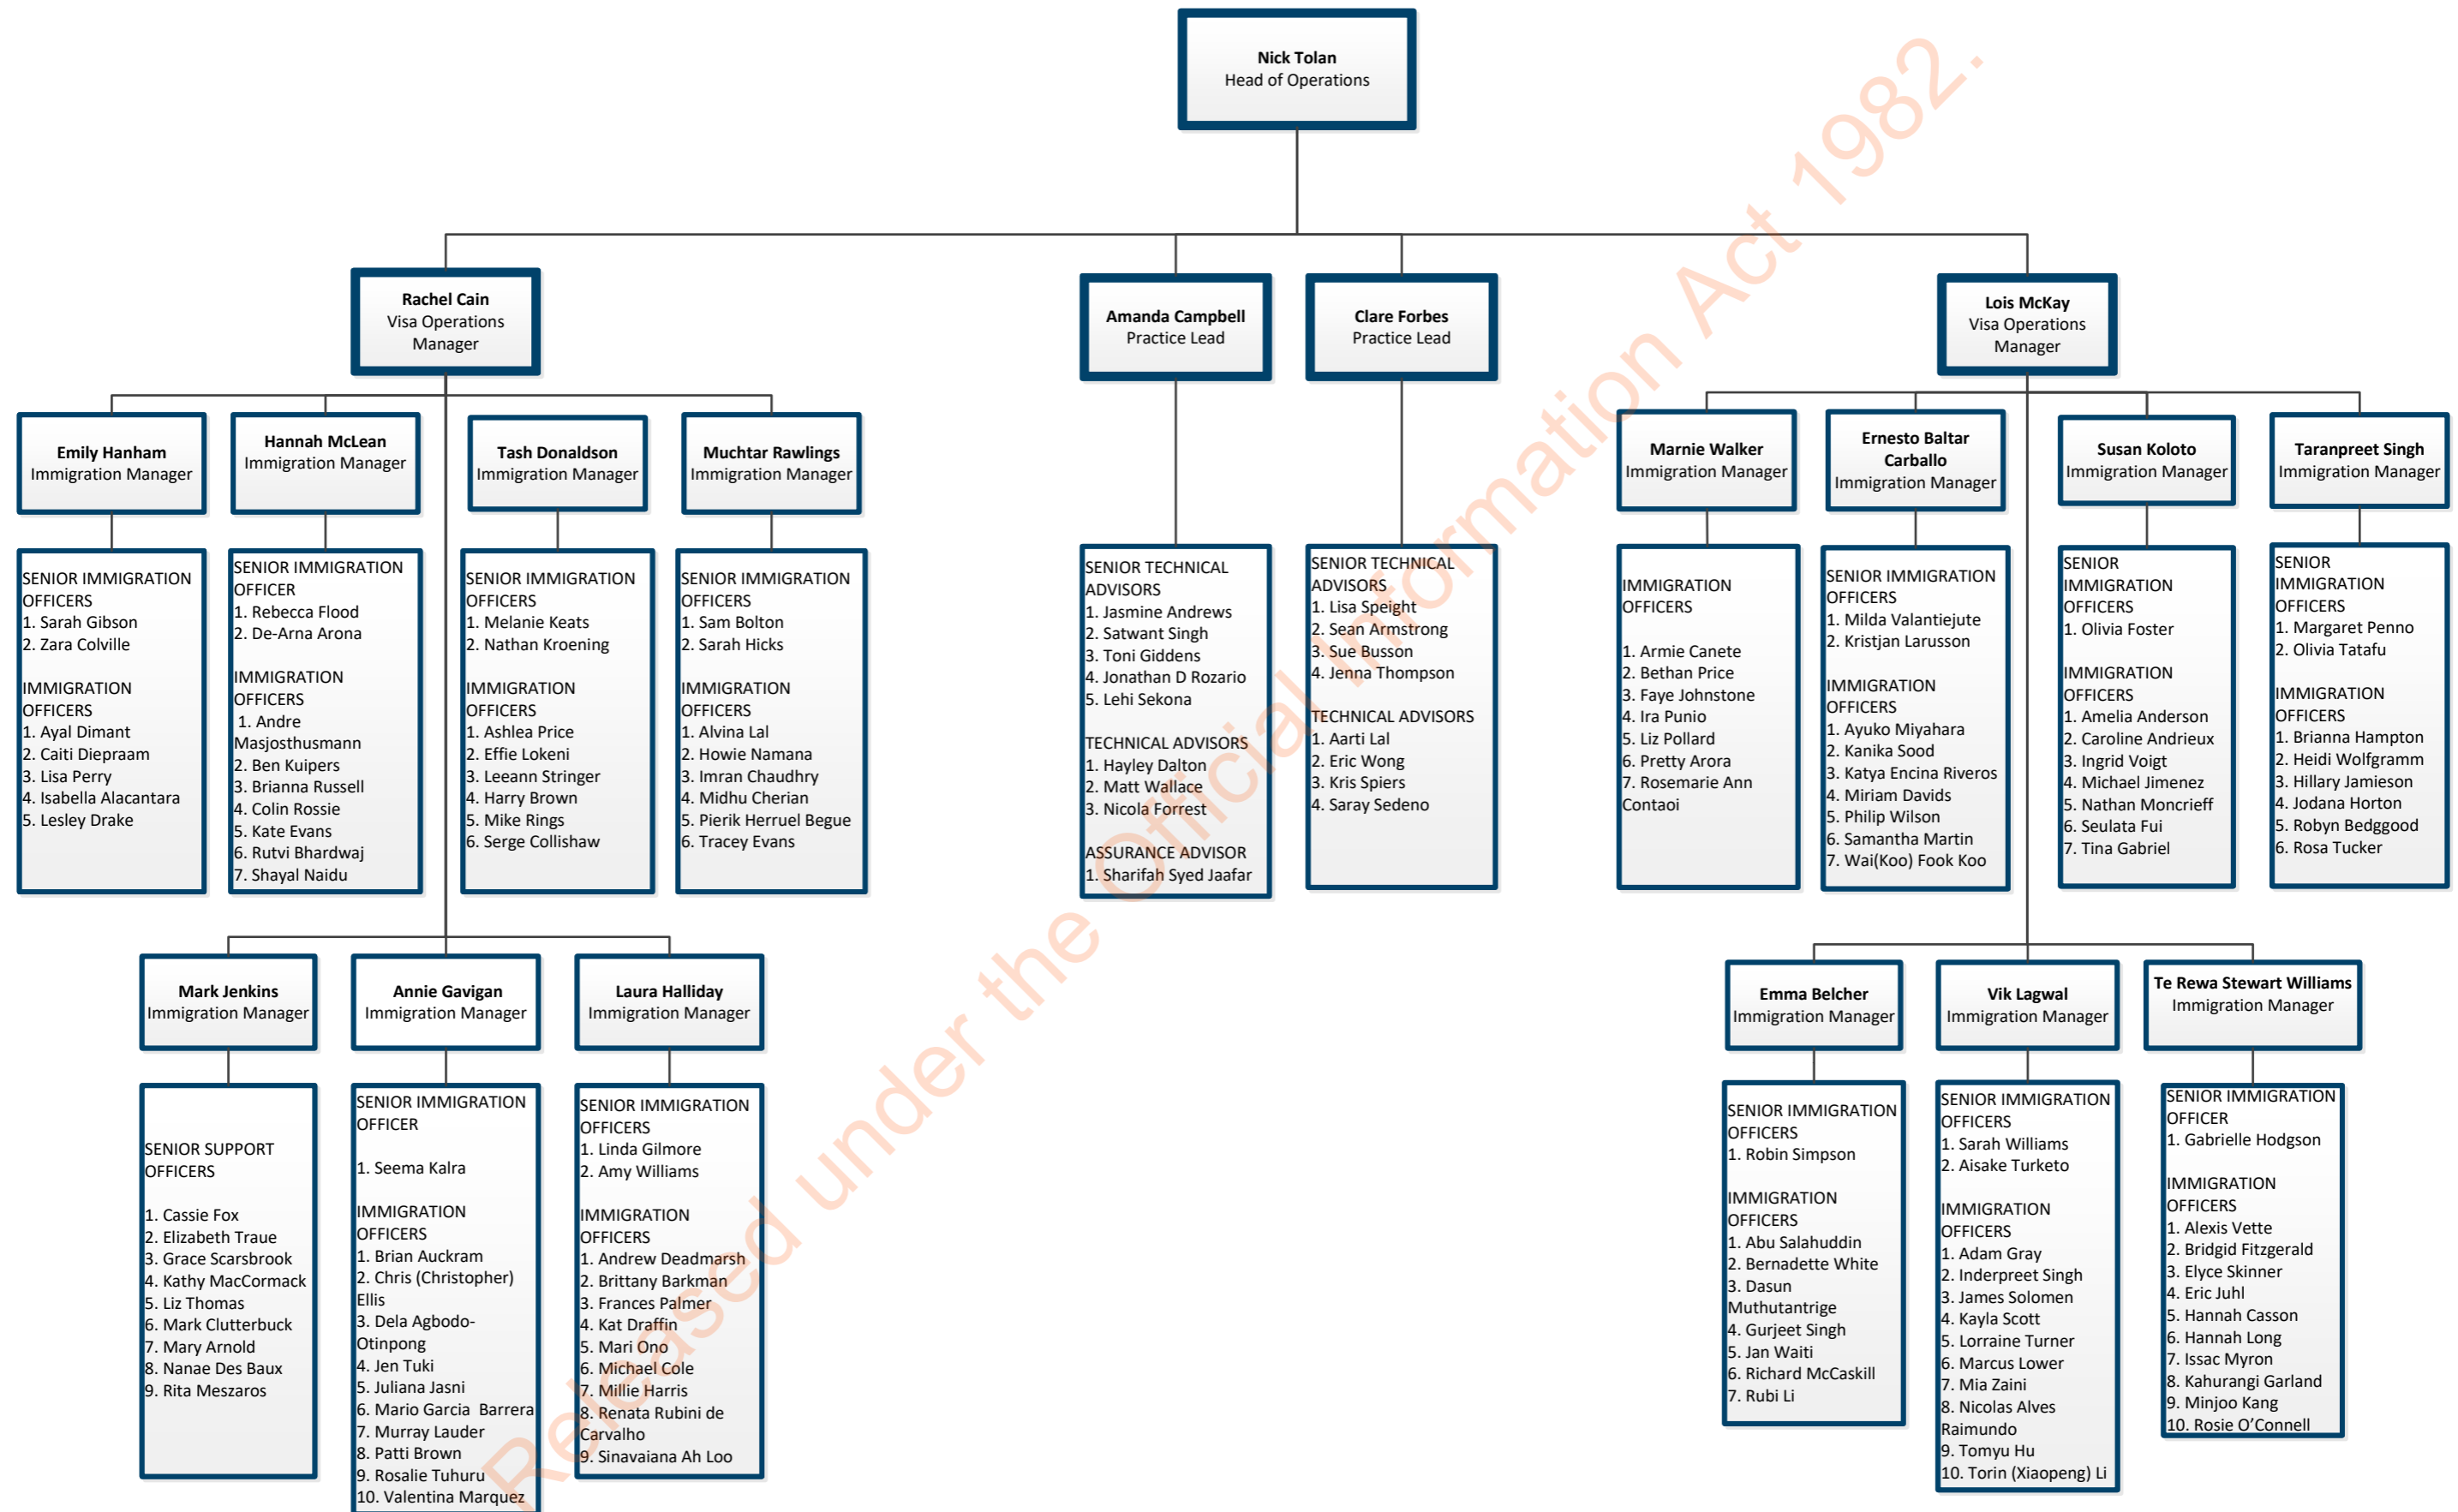

Visa Operations – Palmerston North

Released under the Official Information Act 1982.

Released under the Official Information Act 1982.

INZ Chief Operating Officer branch
Visa Operations – Manukau 2

INZ Chief Operating Officer