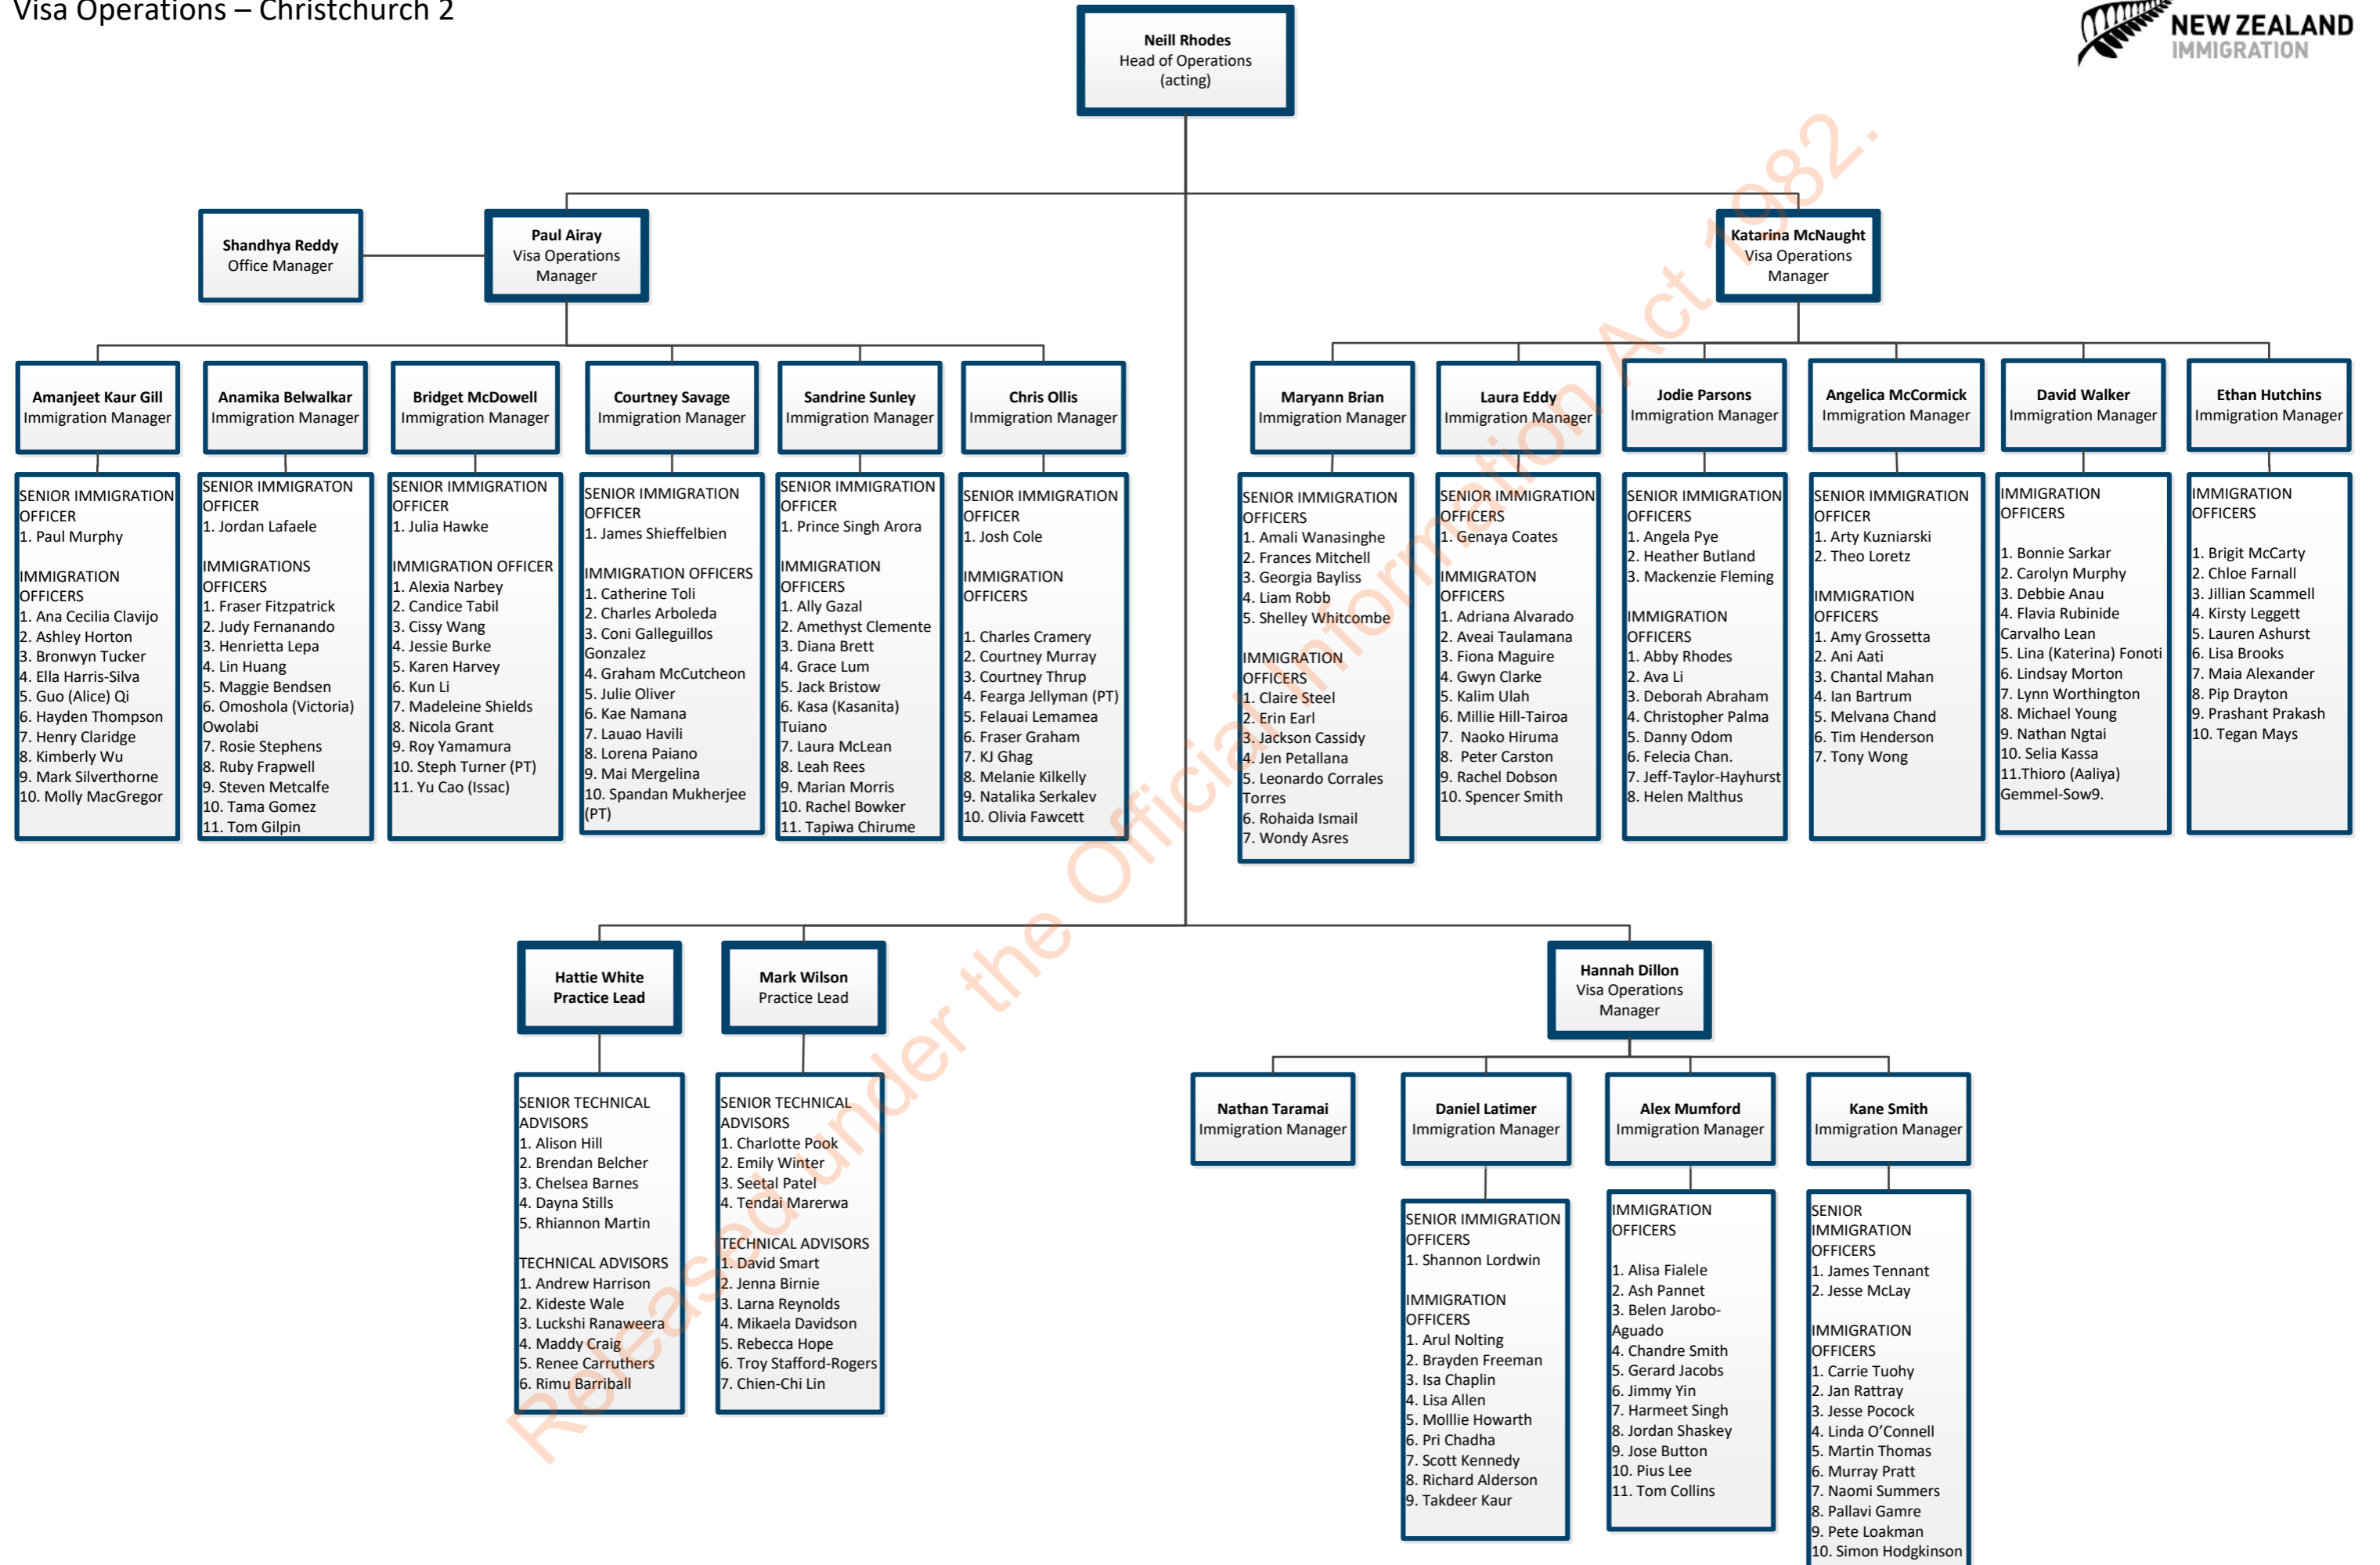

Visa Operations – Palmerston North

Released under the Official Information Act 1982.

Released under the Official Information Act 1982.

INZ Chief Operating Officer branch
Visa Operations – Manukau 2

INZ Chief Operating Officer