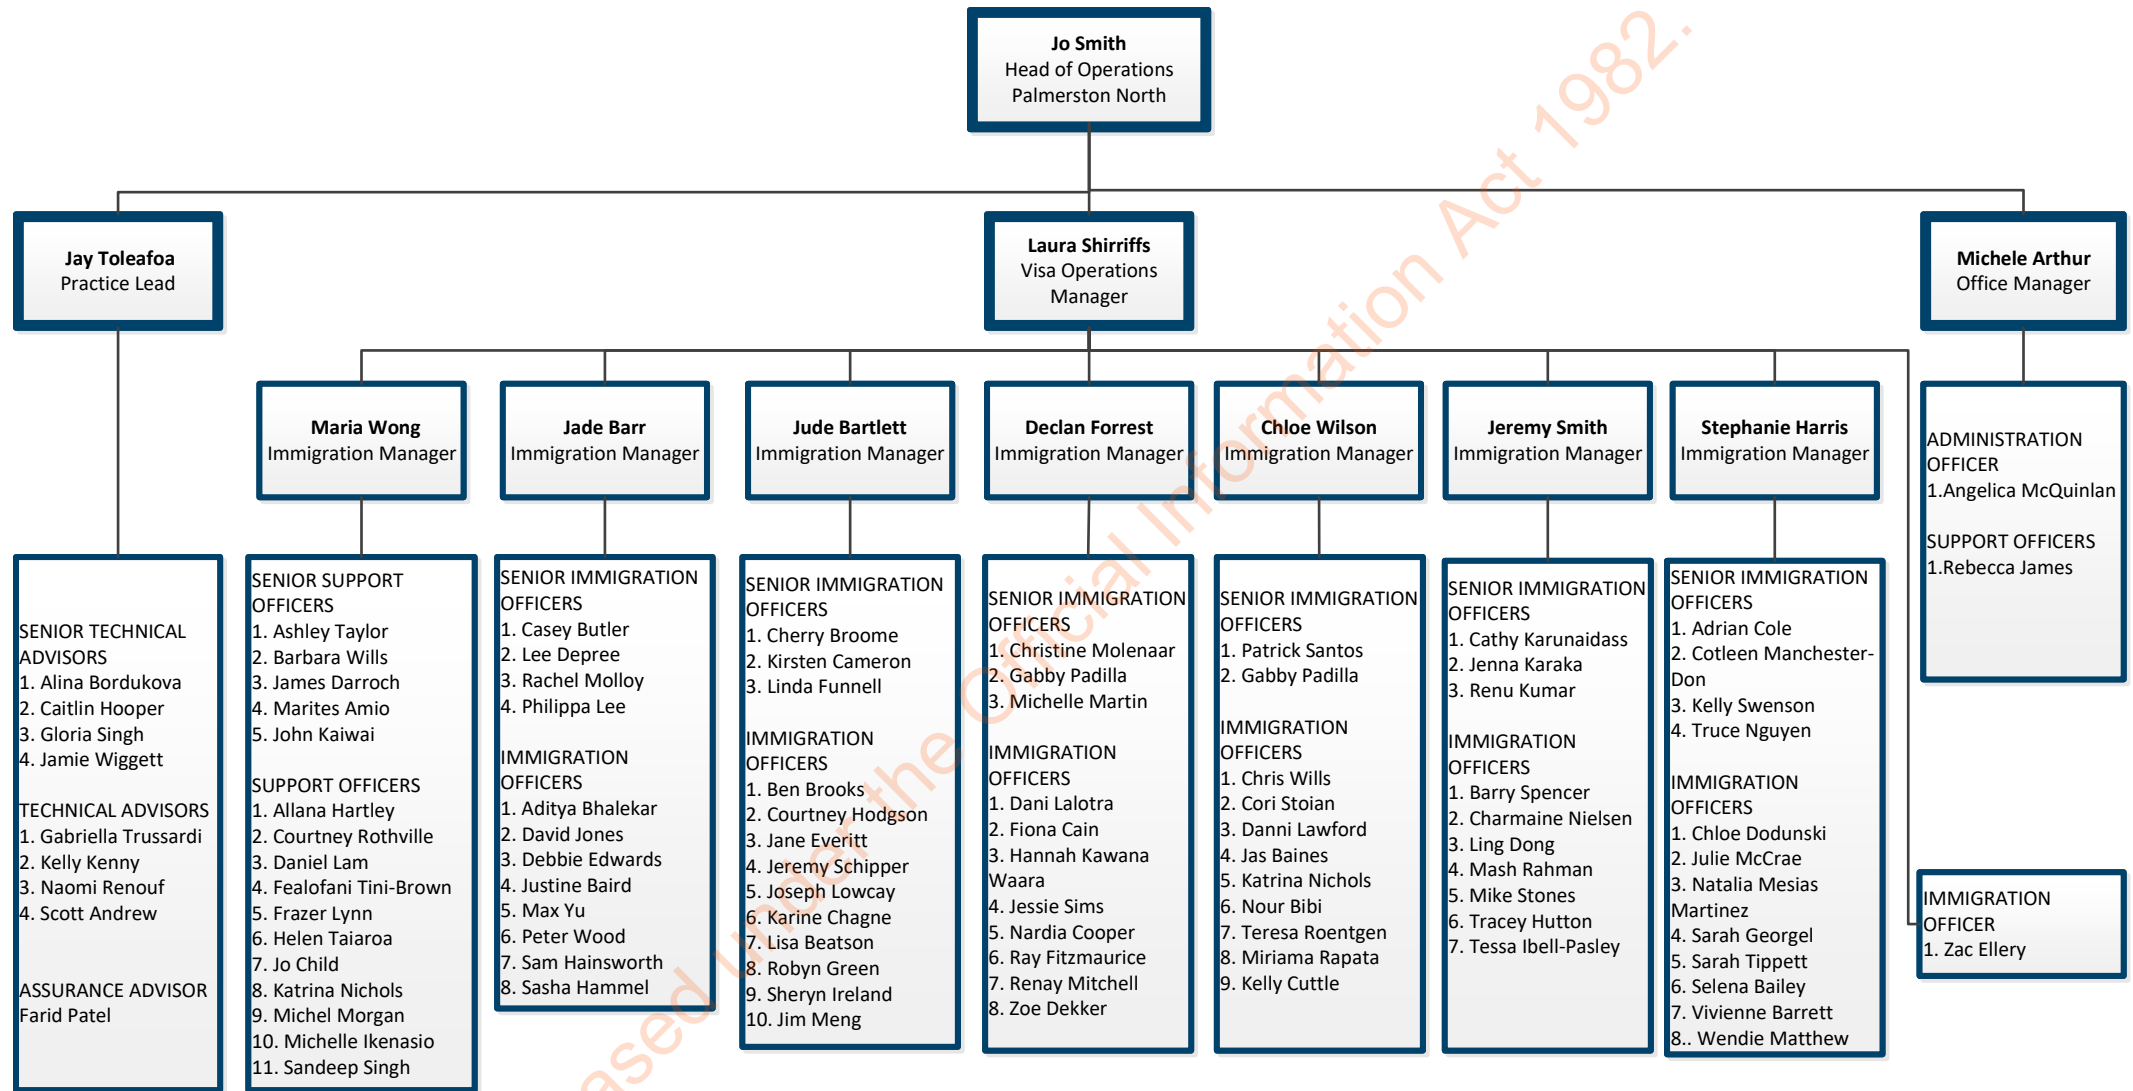

Visa Operations – Palmerston North

Released under the Official Information Act 1982.

Released under the Official Information Act 1982.

INZ Chief Operating Officer branch
Visa Operations – Manukau 2

INZ Chief Operating Officer