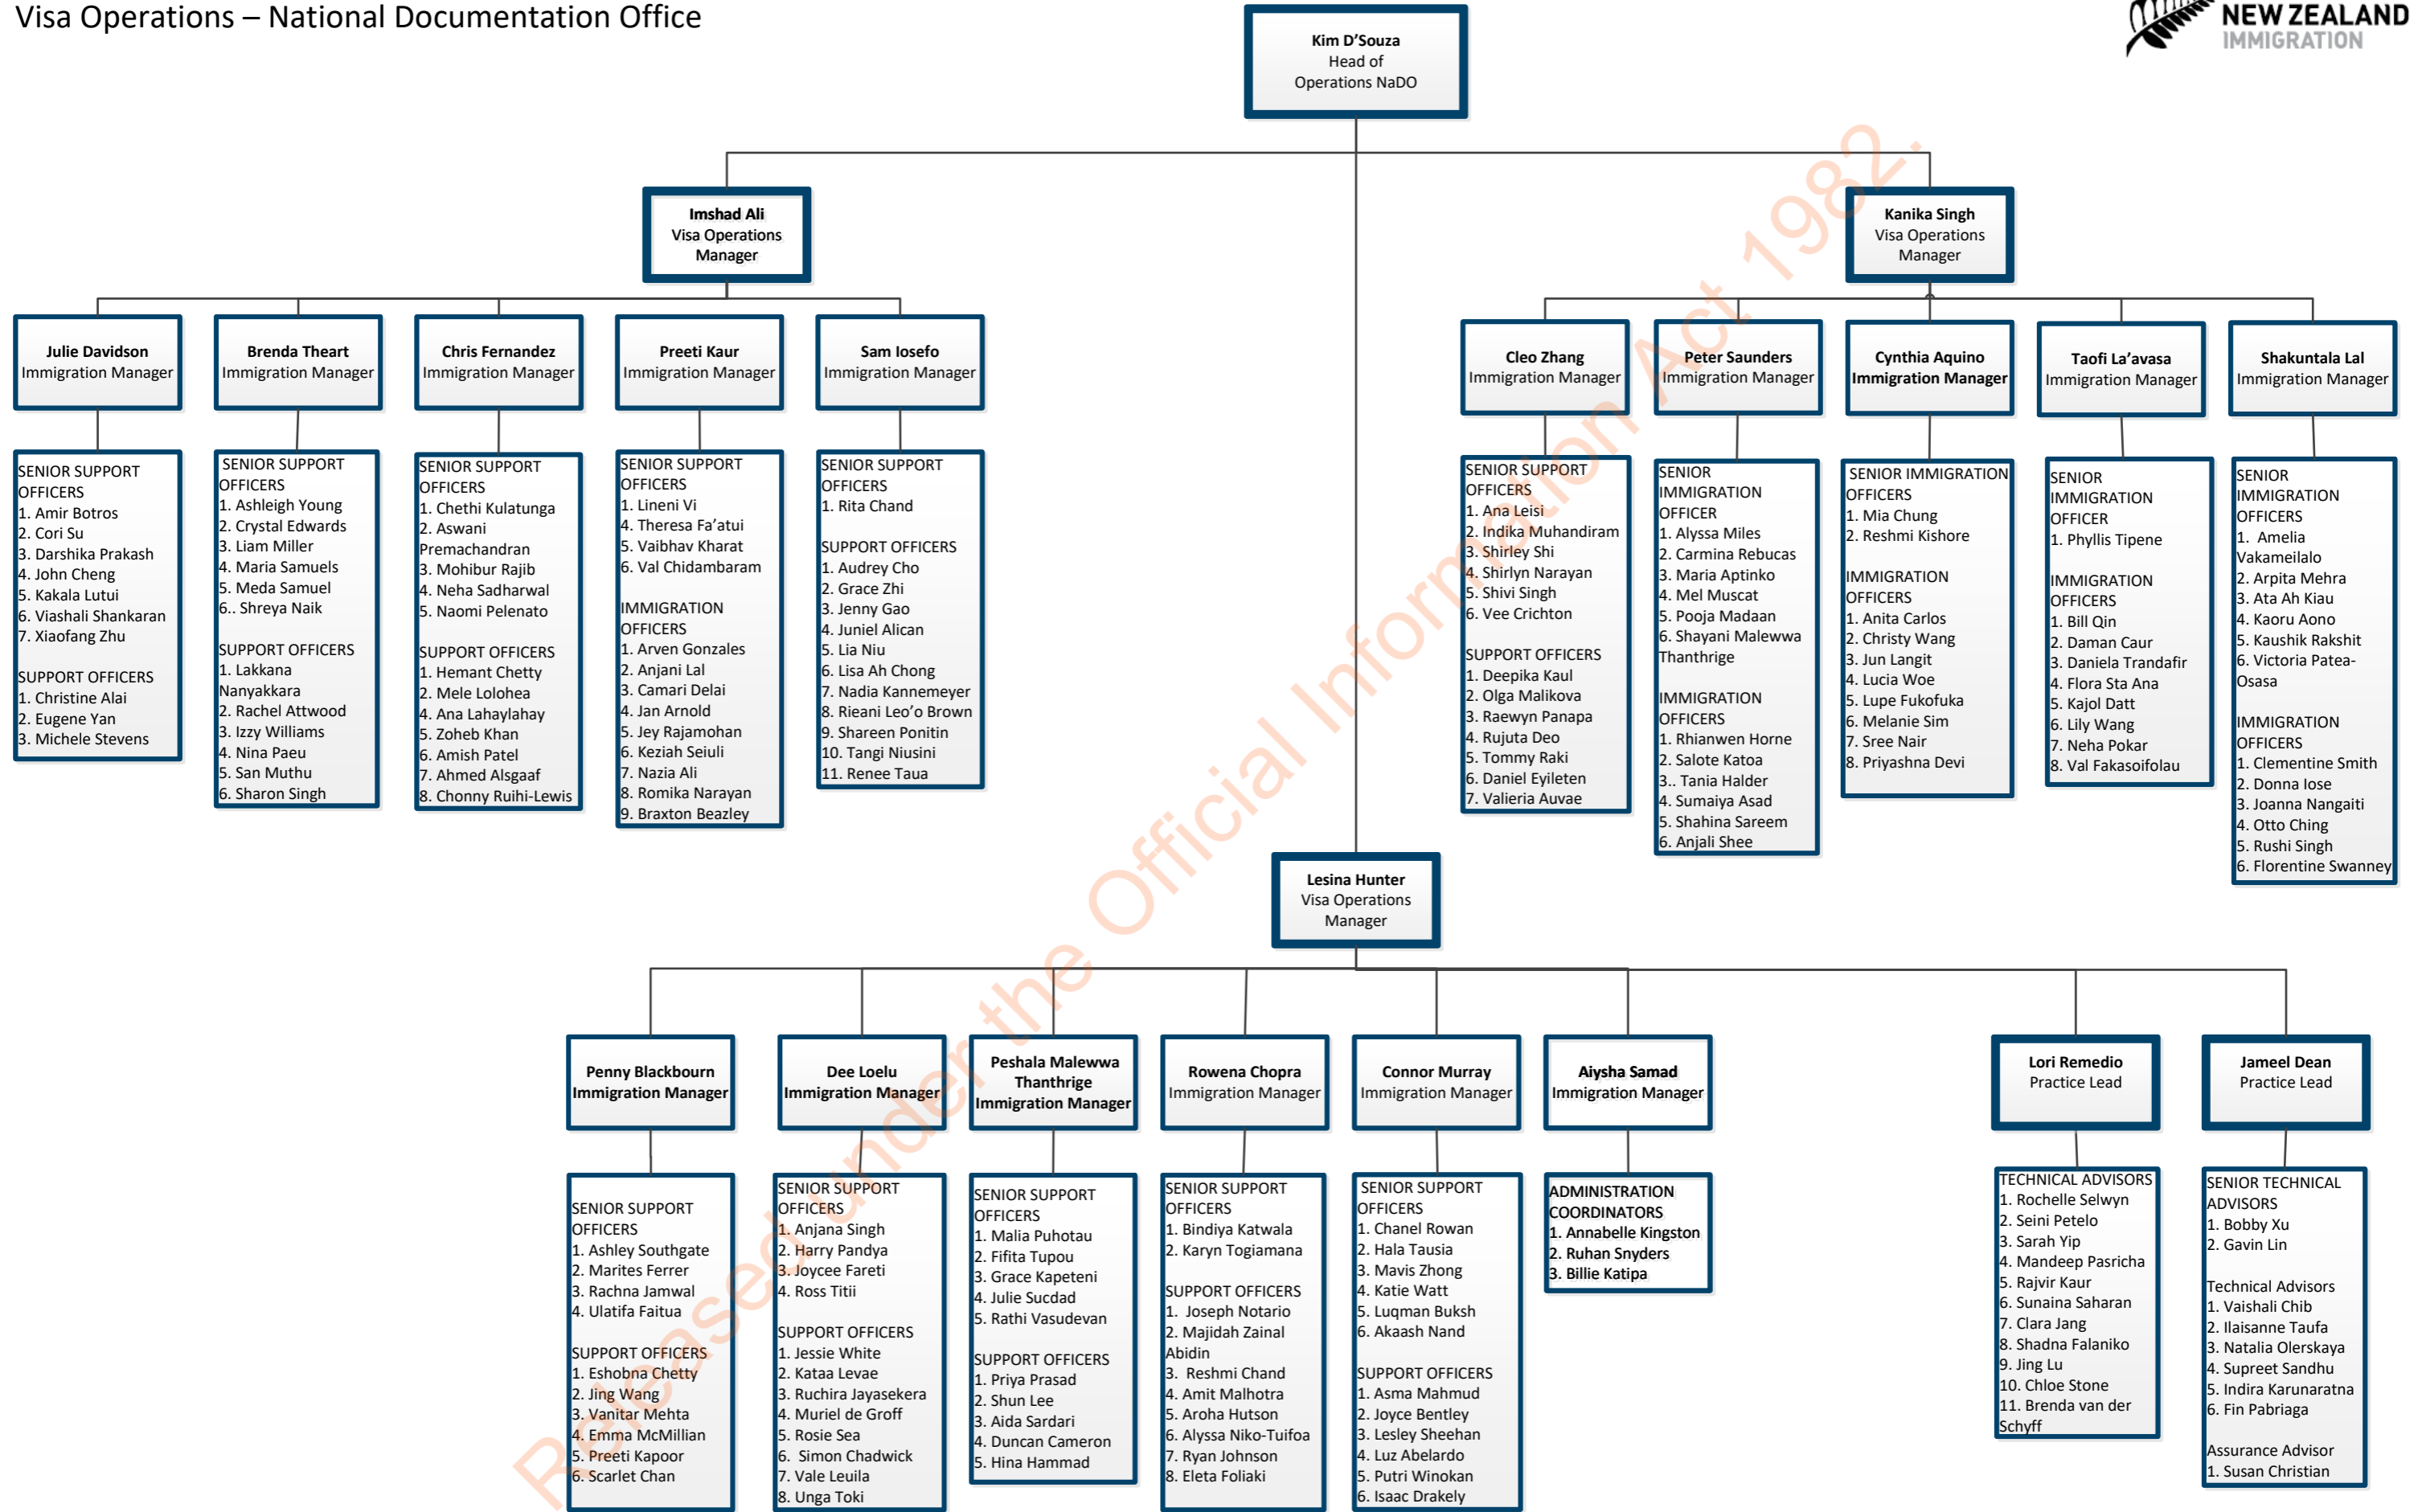

Visa Operations – Palmerston North

Released under the Official Information Act 1982.

Released under the Official Information Act 1982.

INZ Chief Operating Officer branch
Visa Operations – Manukau 2

INZ Chief Operating Officer

INZ – Immigration Risk and Border Organisation Chart

Immigration Risk and Border Leadership Team

Released under the Official Information Act 1982.

Immigration Risk and Border Business Support Team

Released under the Official Information Act 1982.