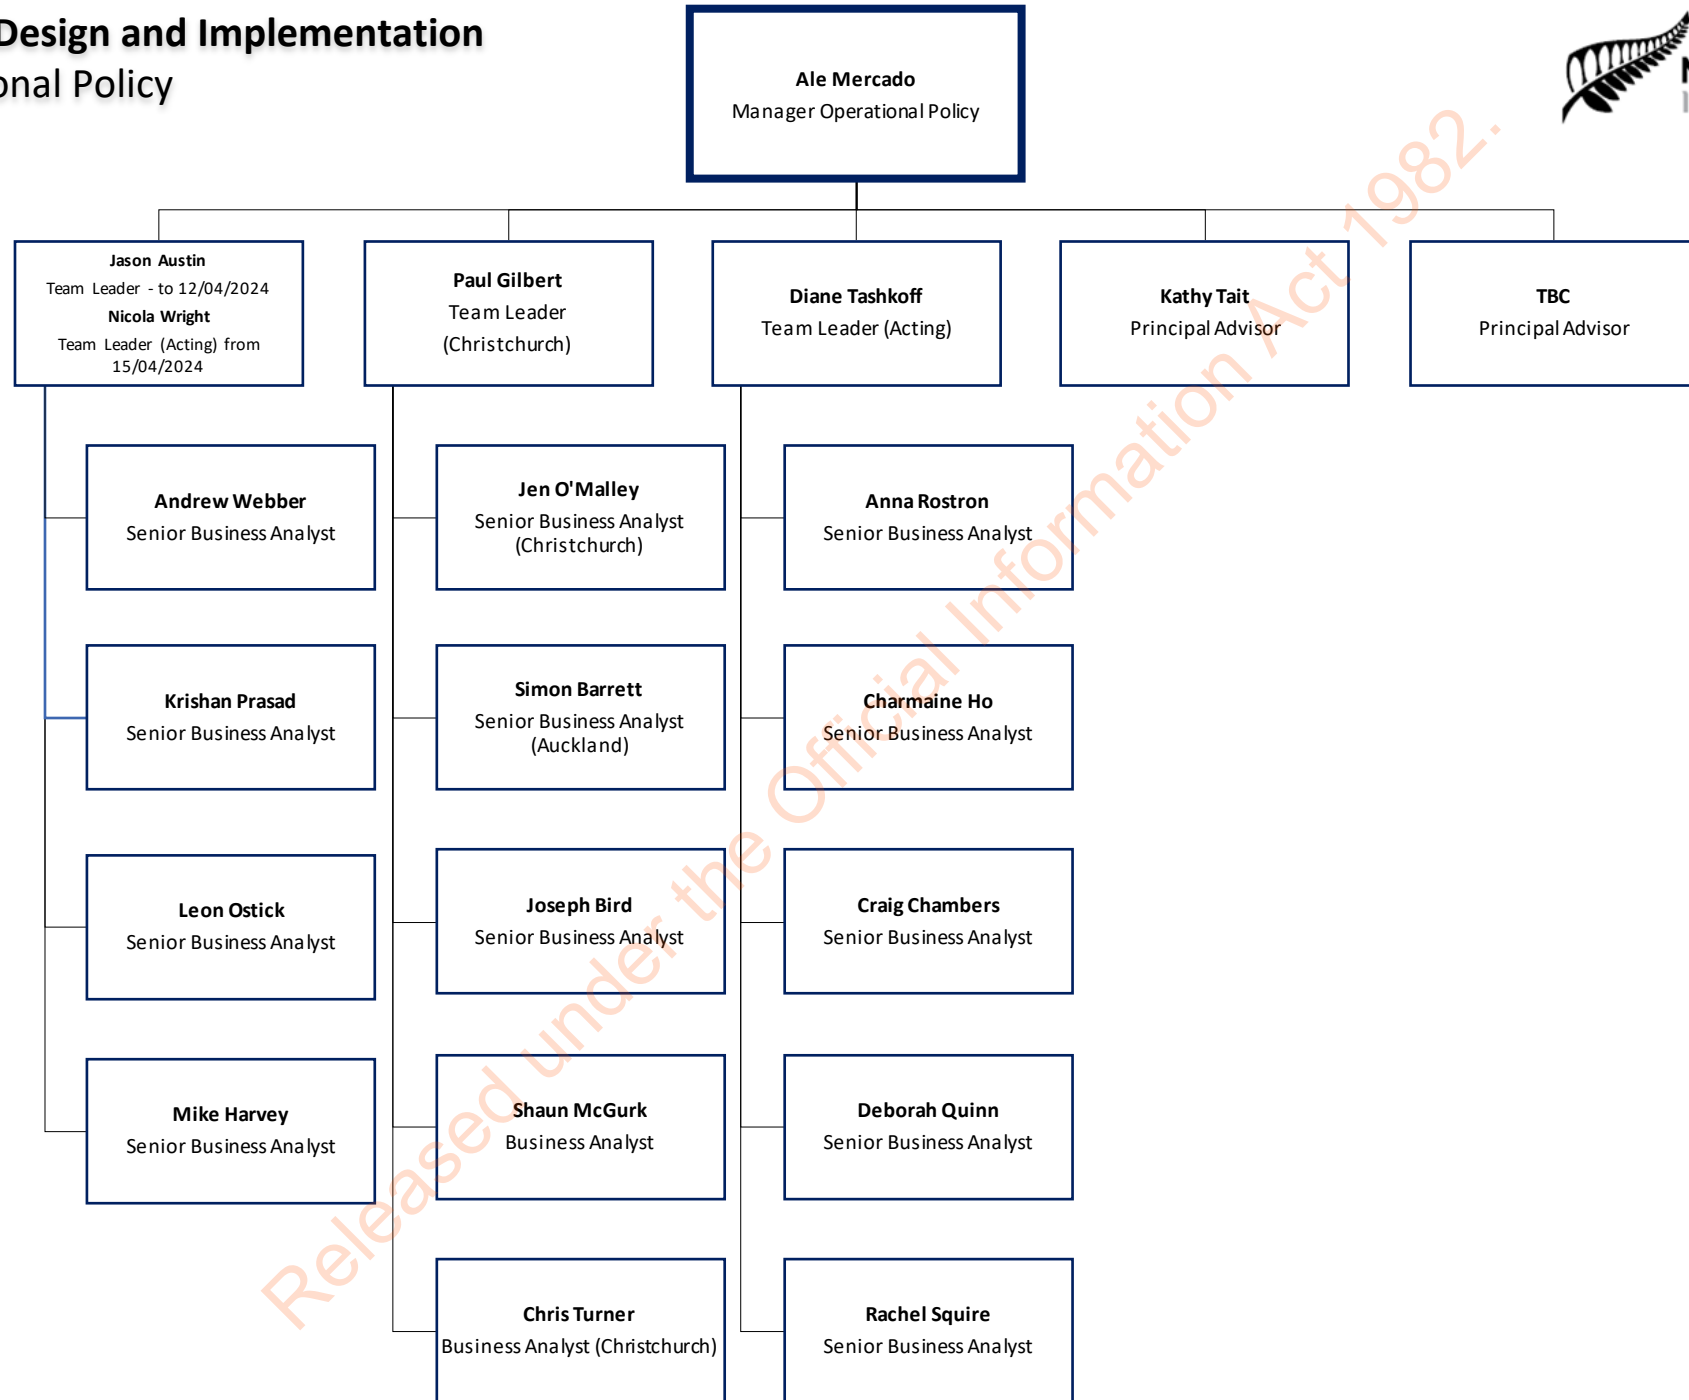

Service Design and Implementation Operational Policy

Released under the Official Information Act 1982.