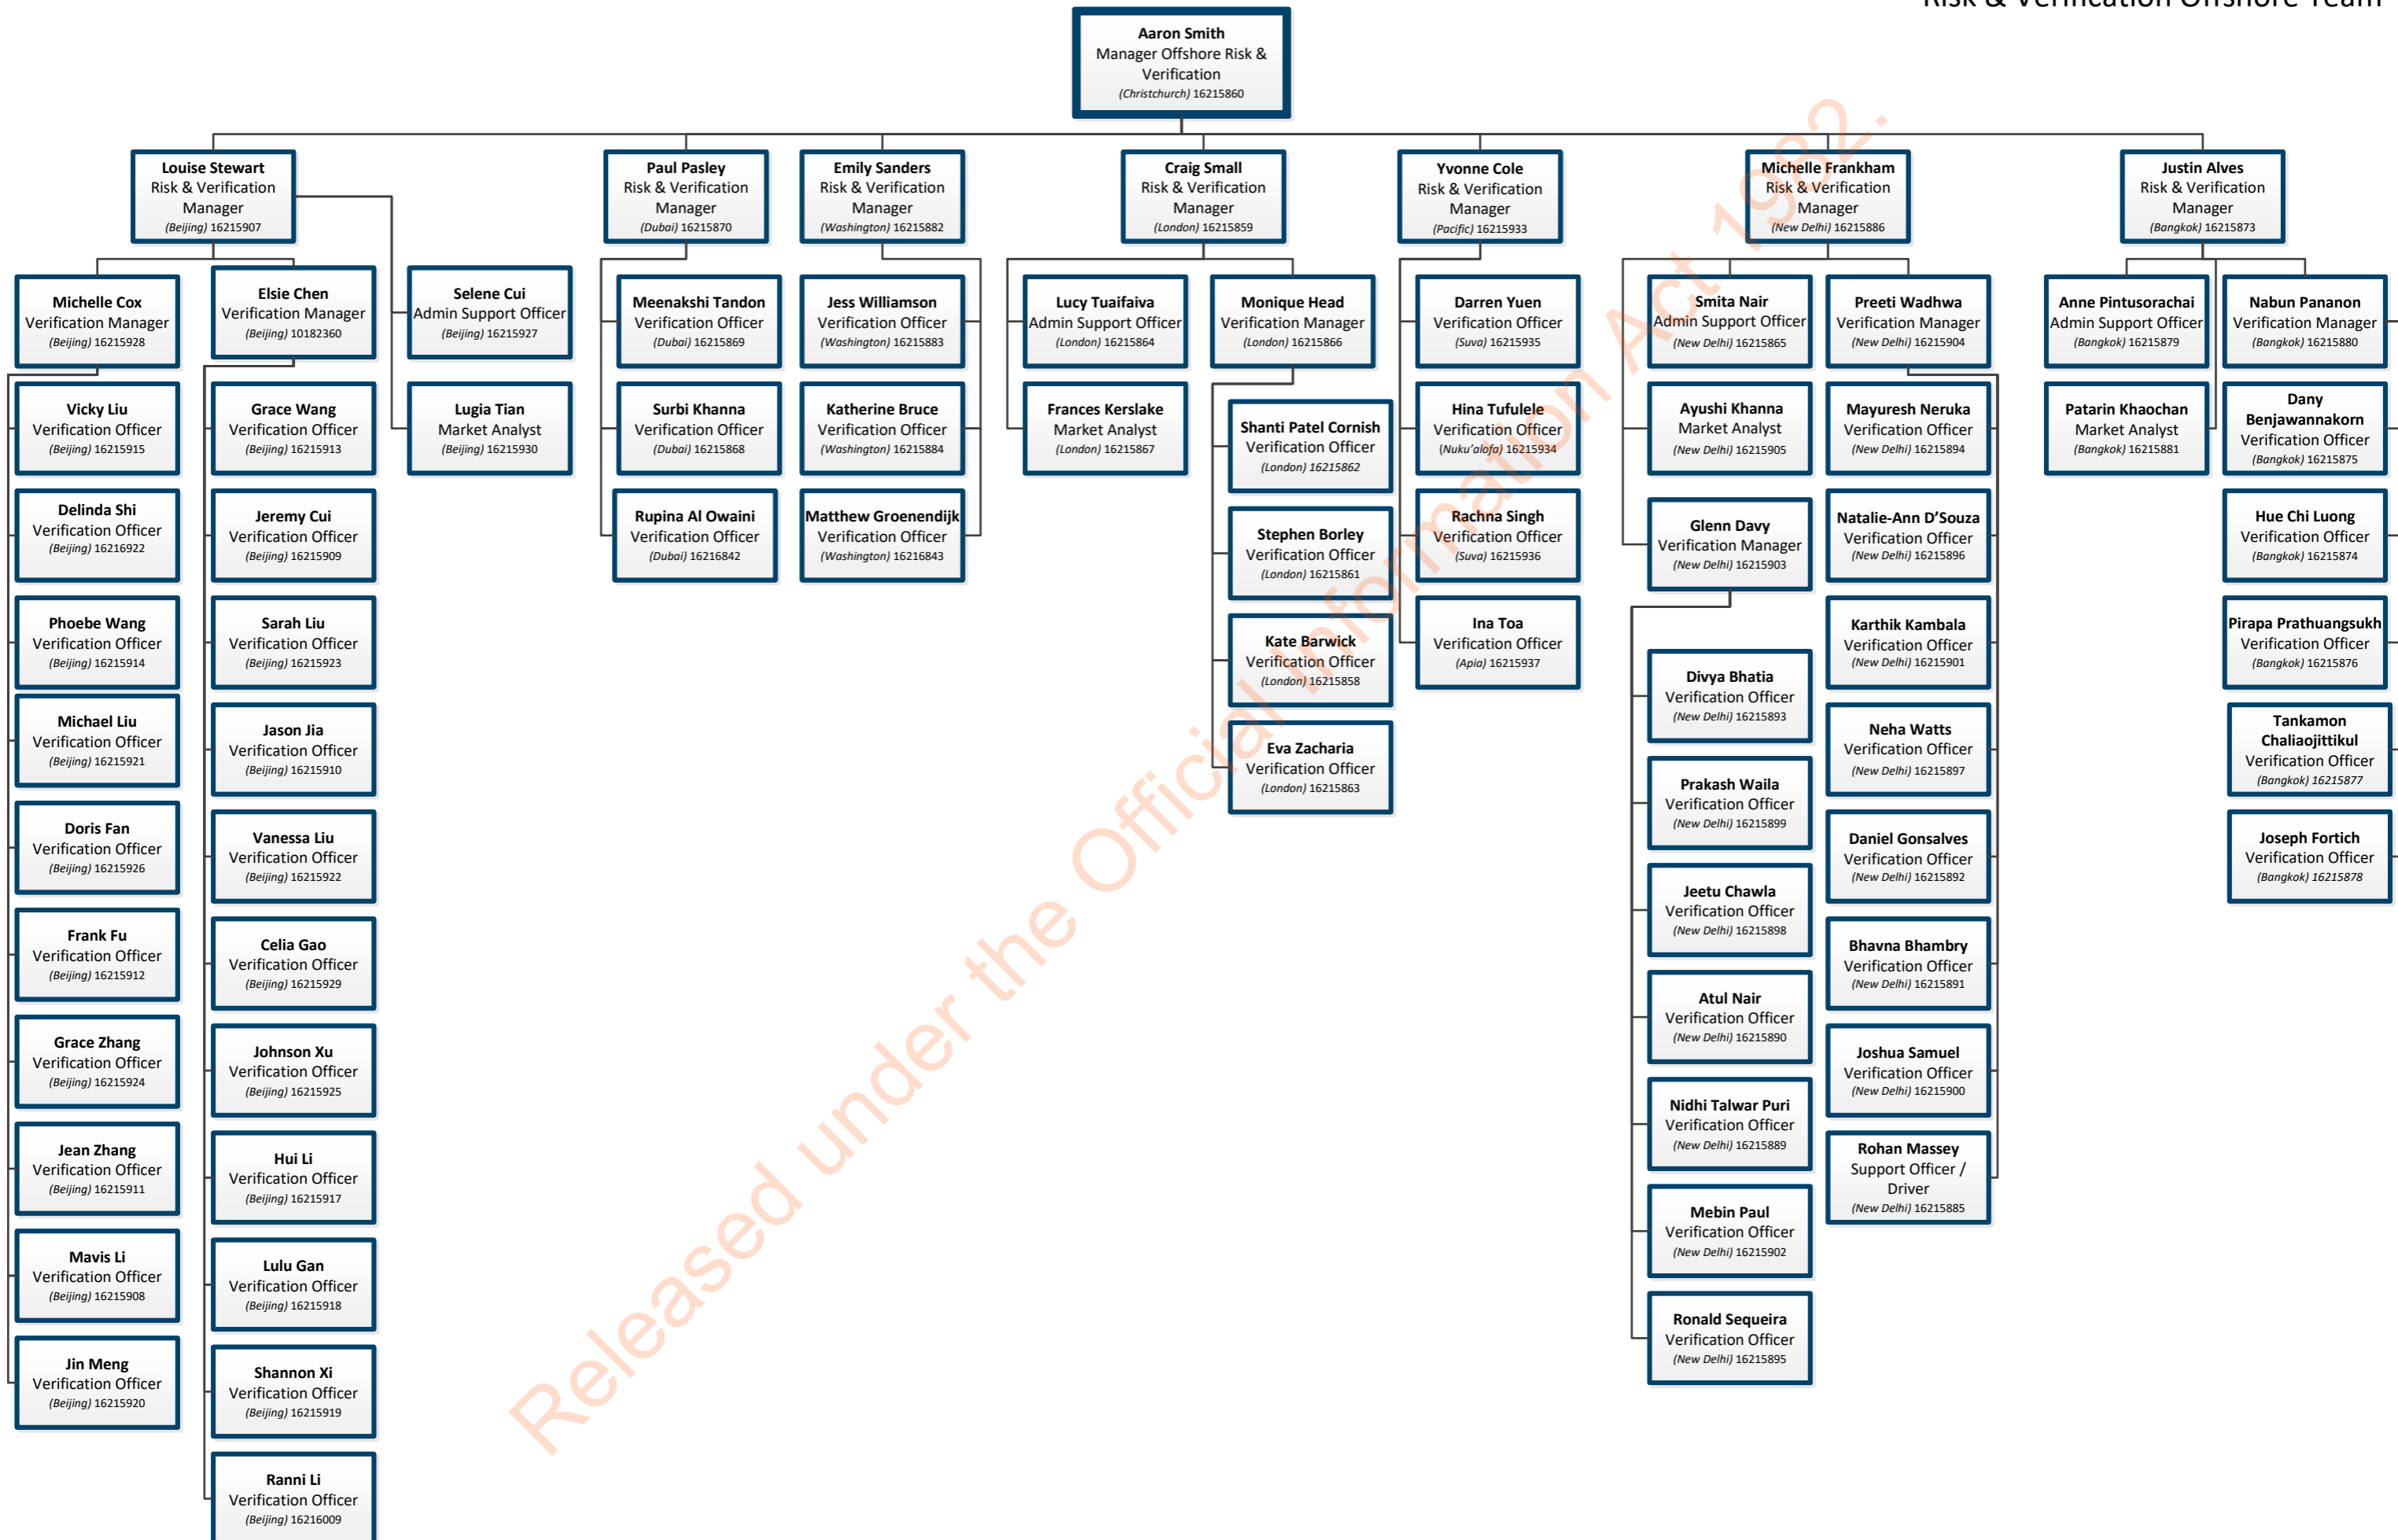

Immigration Risk and Border Risk & Verification Offshore Team

Released under the Official Information Act 2009