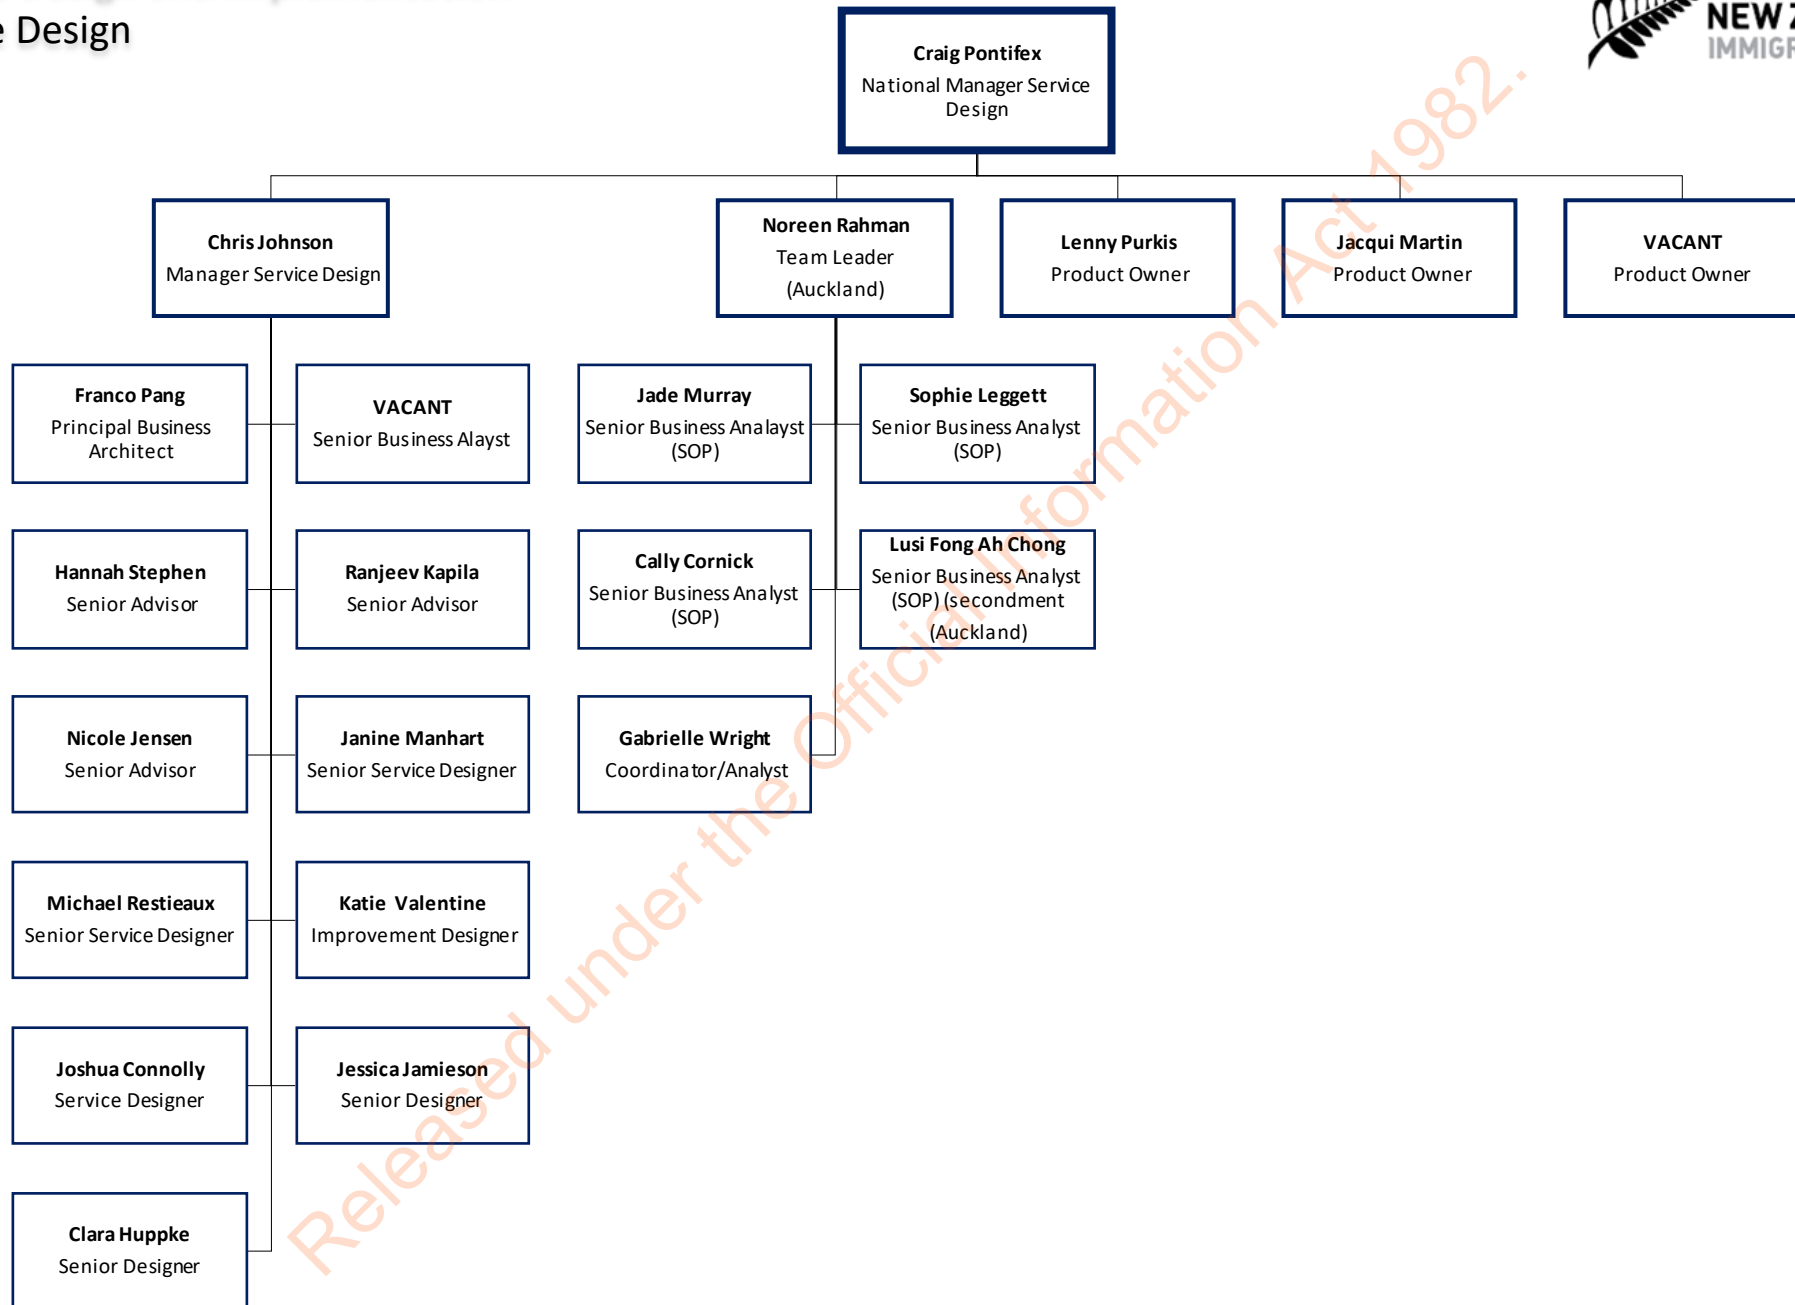

Service Design and Implementation

Service Design