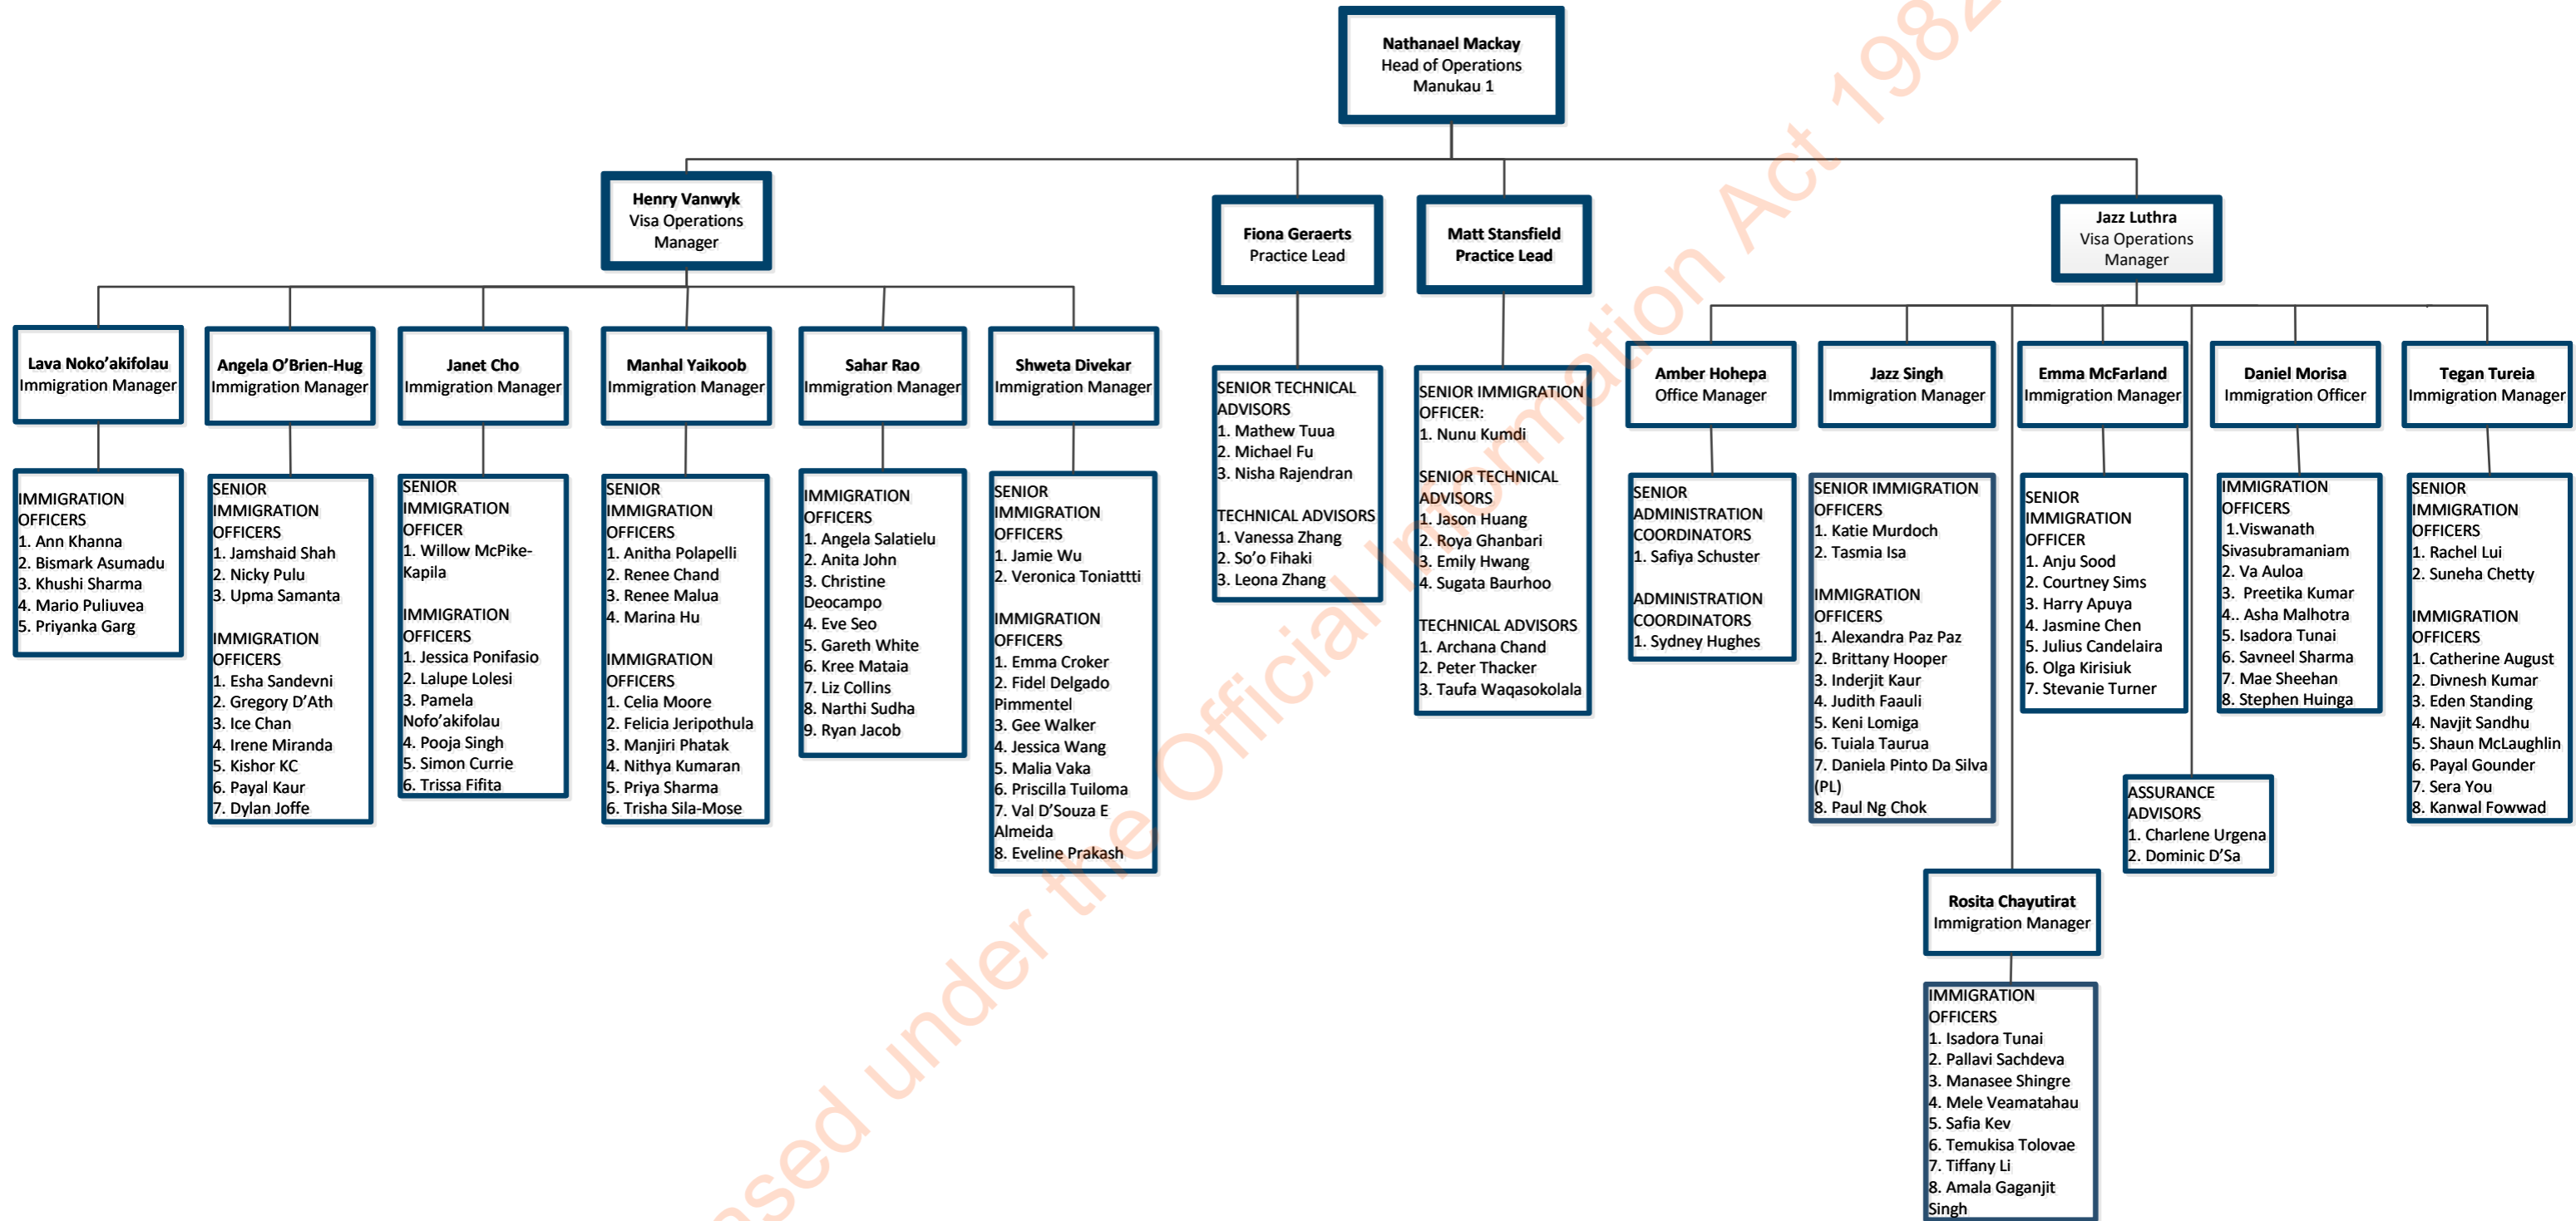

Visa Operations – Palmerston North

Released under the Official Information Act 1982.

Released under the Official Information Act 1982.

INZ Chief Operating Officer branch
Visa Operations – Manukau 2

INZ Chief Operating Officer

INZ – Immigration Risk and Border Organisation Chart

Immigration Risk and Border Leadership Team

Released under the Official Information Act 1982.

Immigration Risk and Border Business Support Team

Released under the Official Information Act 1982.