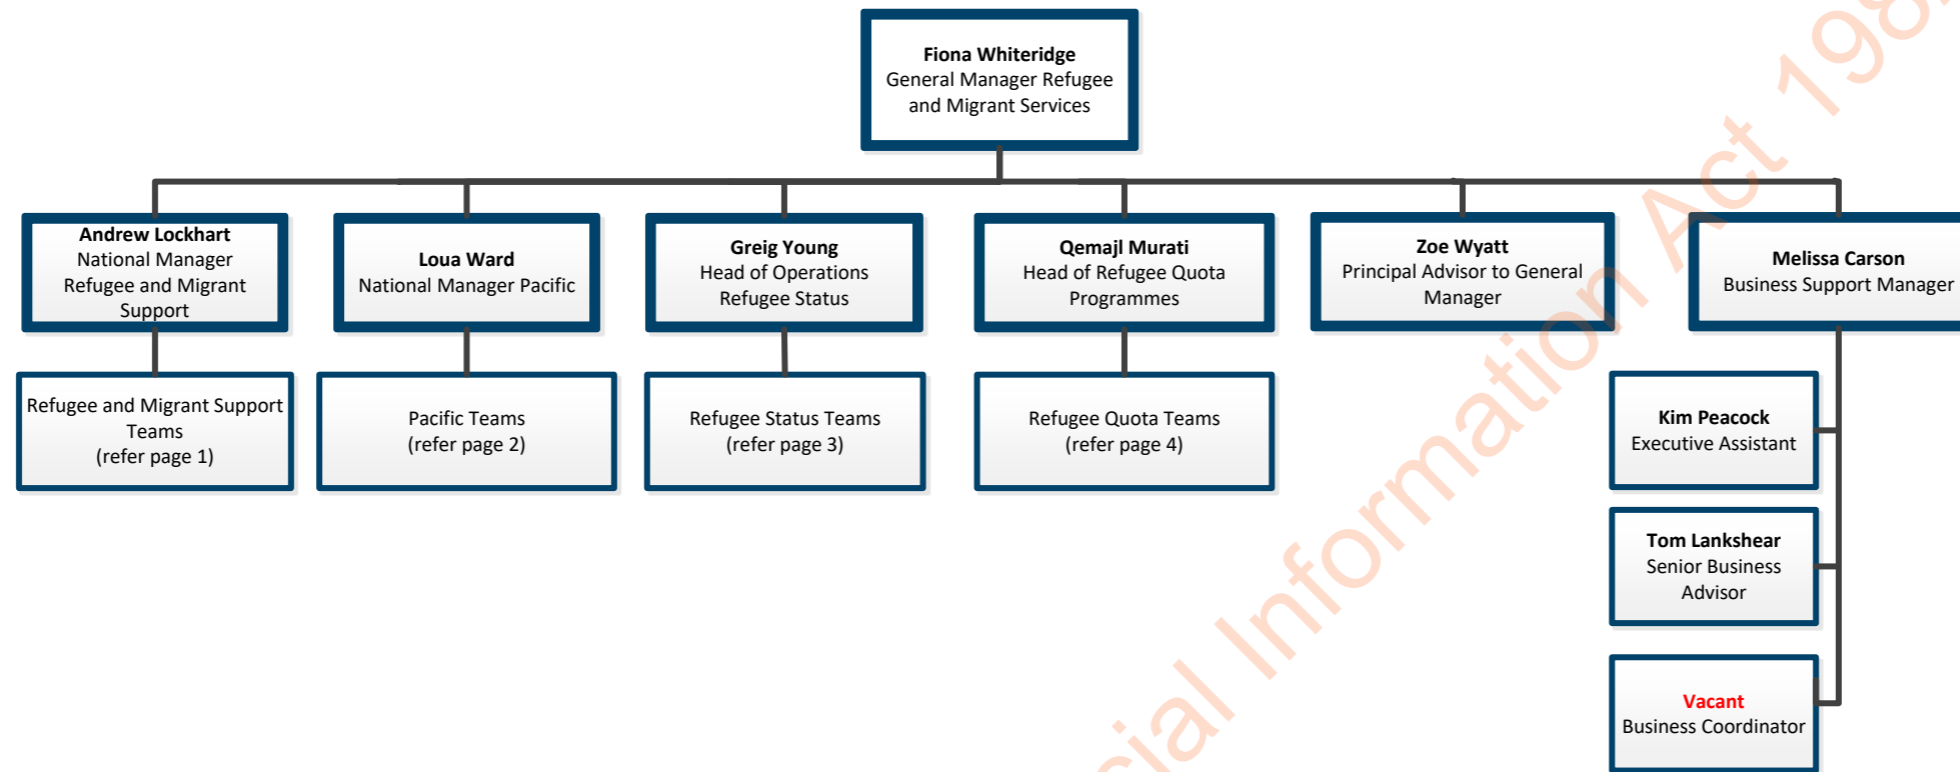

Released under the Official Information Act 1982.

Released under the Official Information Act 1982.

Released under the Official Information Act 1982.

Greig Young
Head of Operations
Refugee Status

Dougal Ellis
Manager Refugee
and Protection