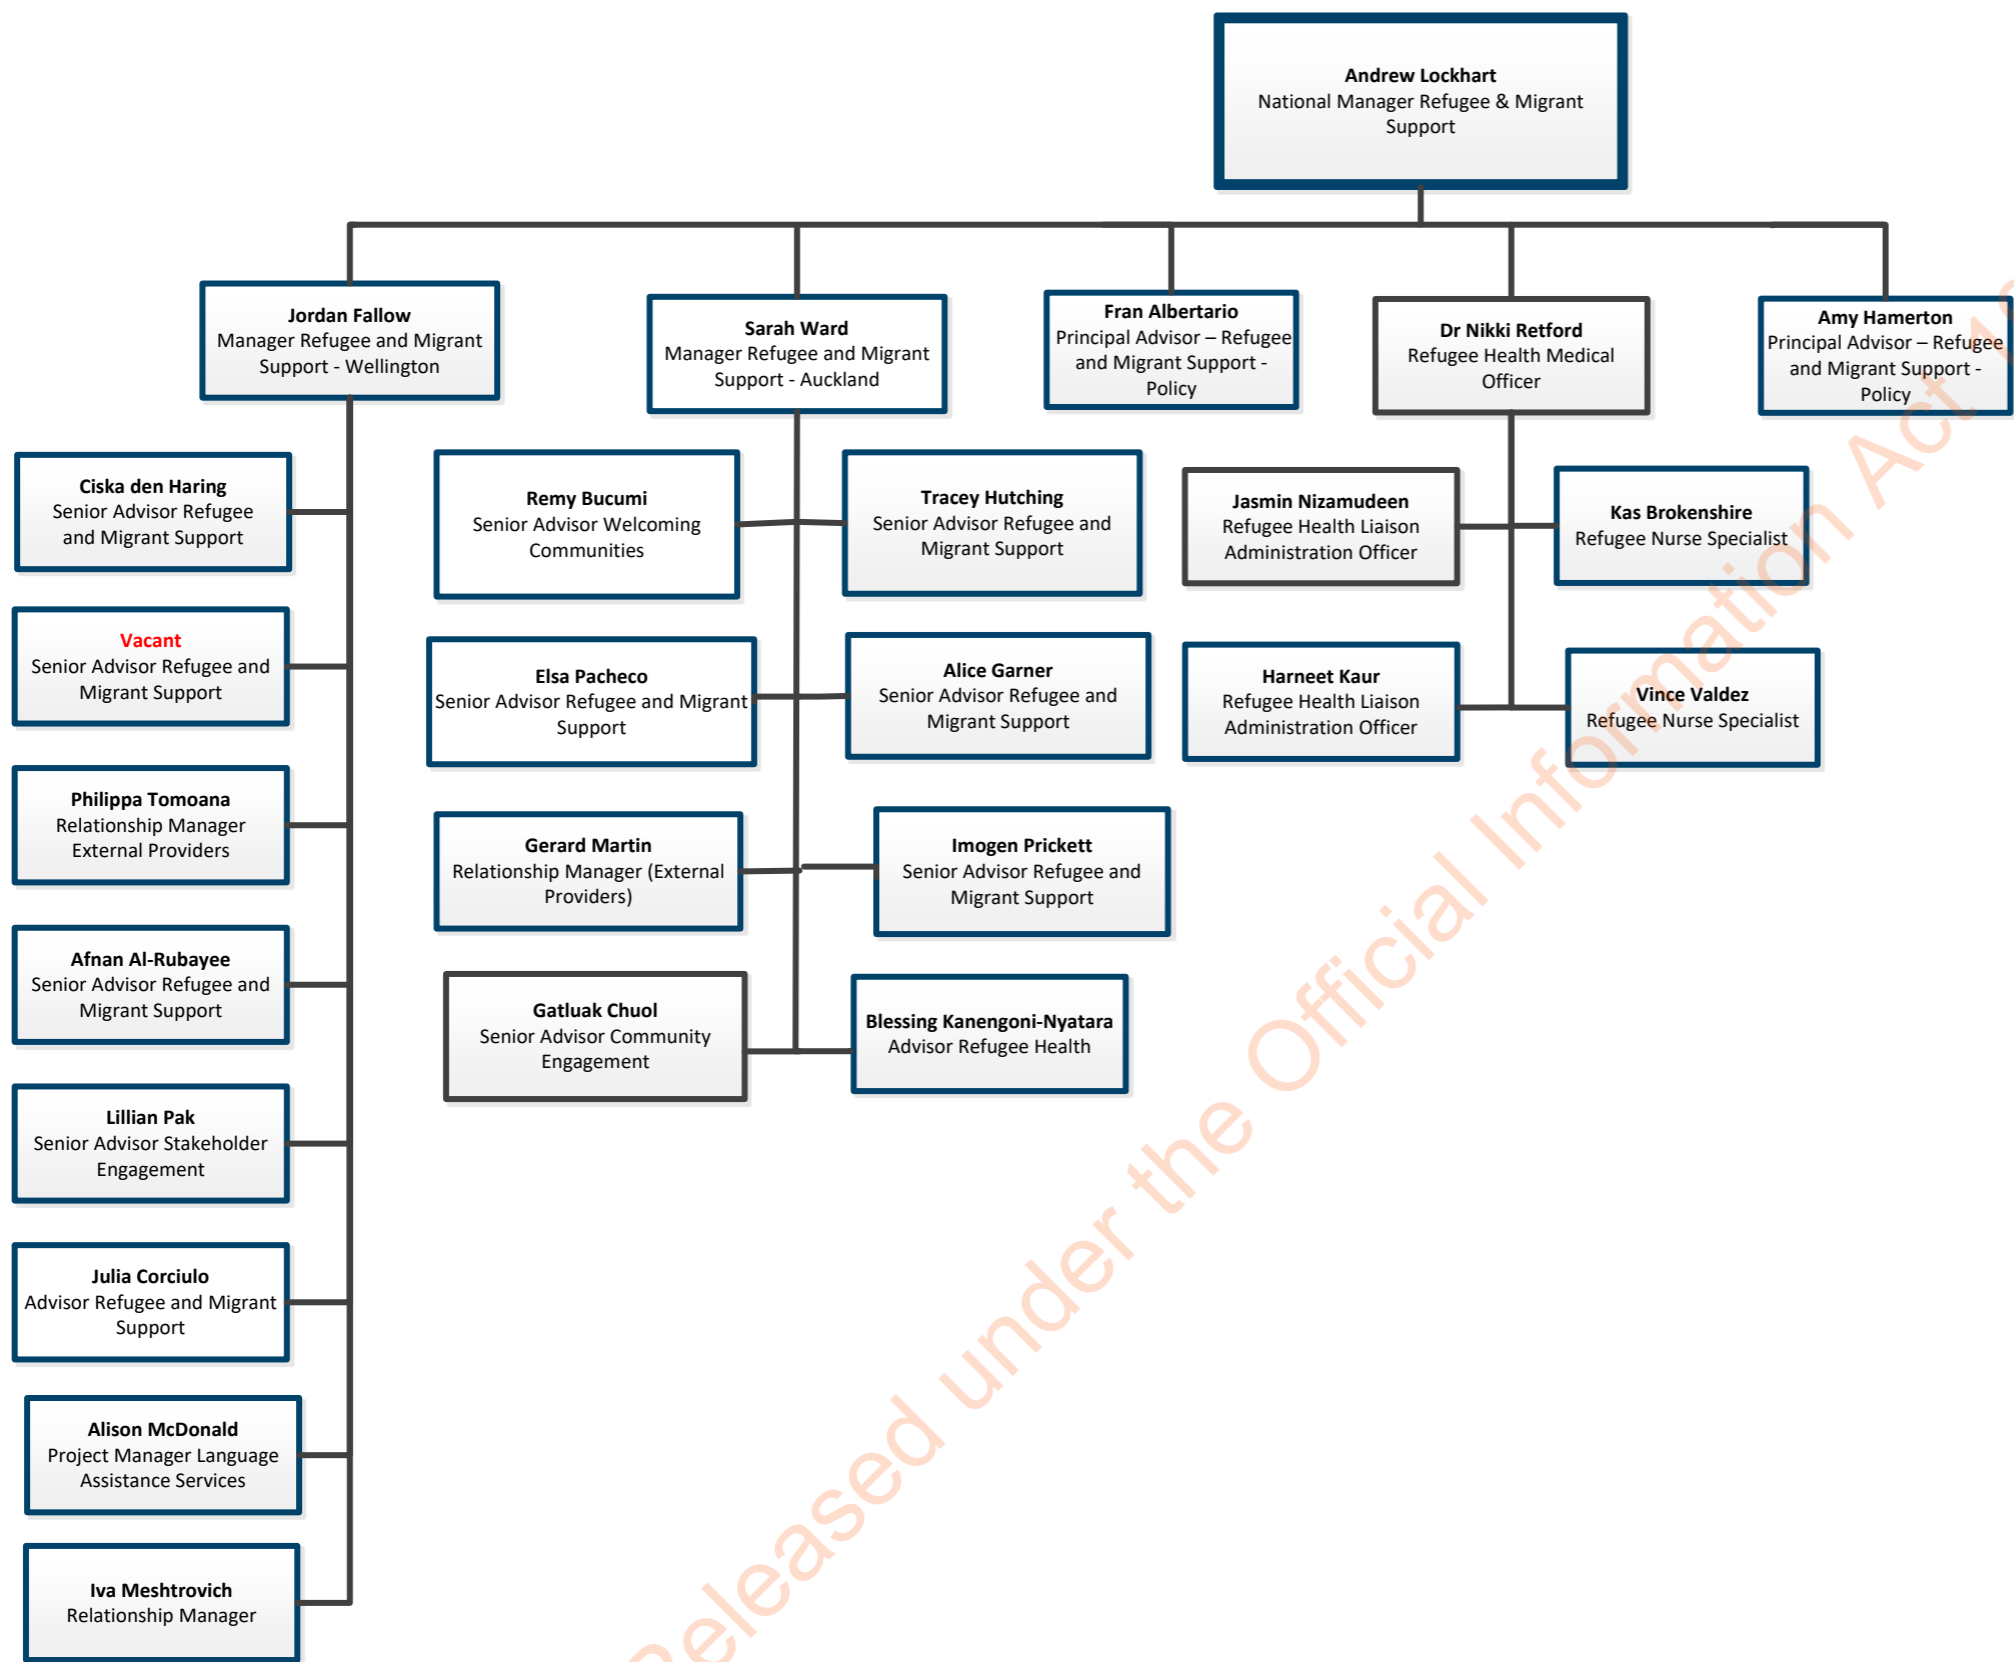

Released under the Official Information Act 1982.