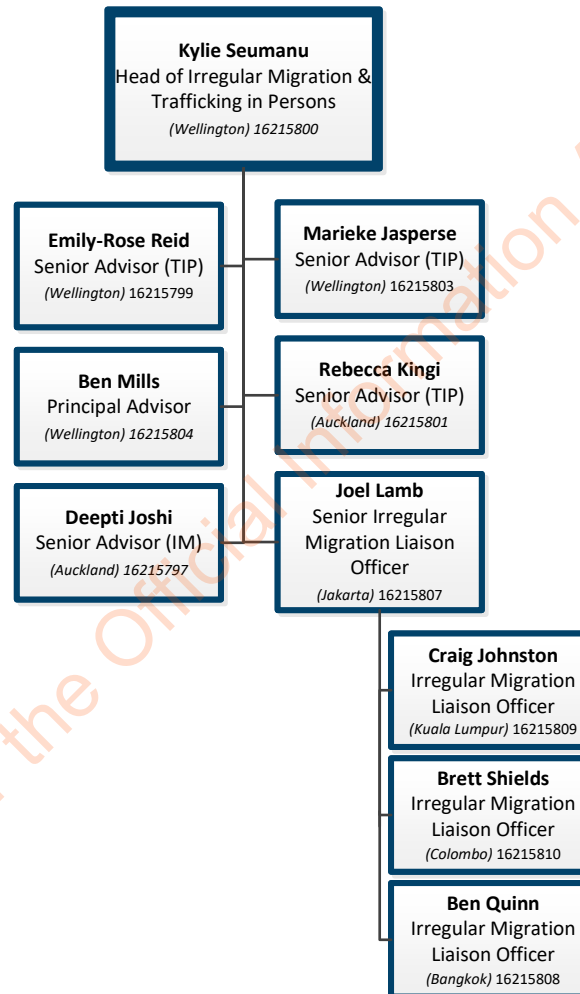

Immigration Risk and Border Irregular Immigration & Trafficking in Persons Team

Released under the Official Information Act 1982