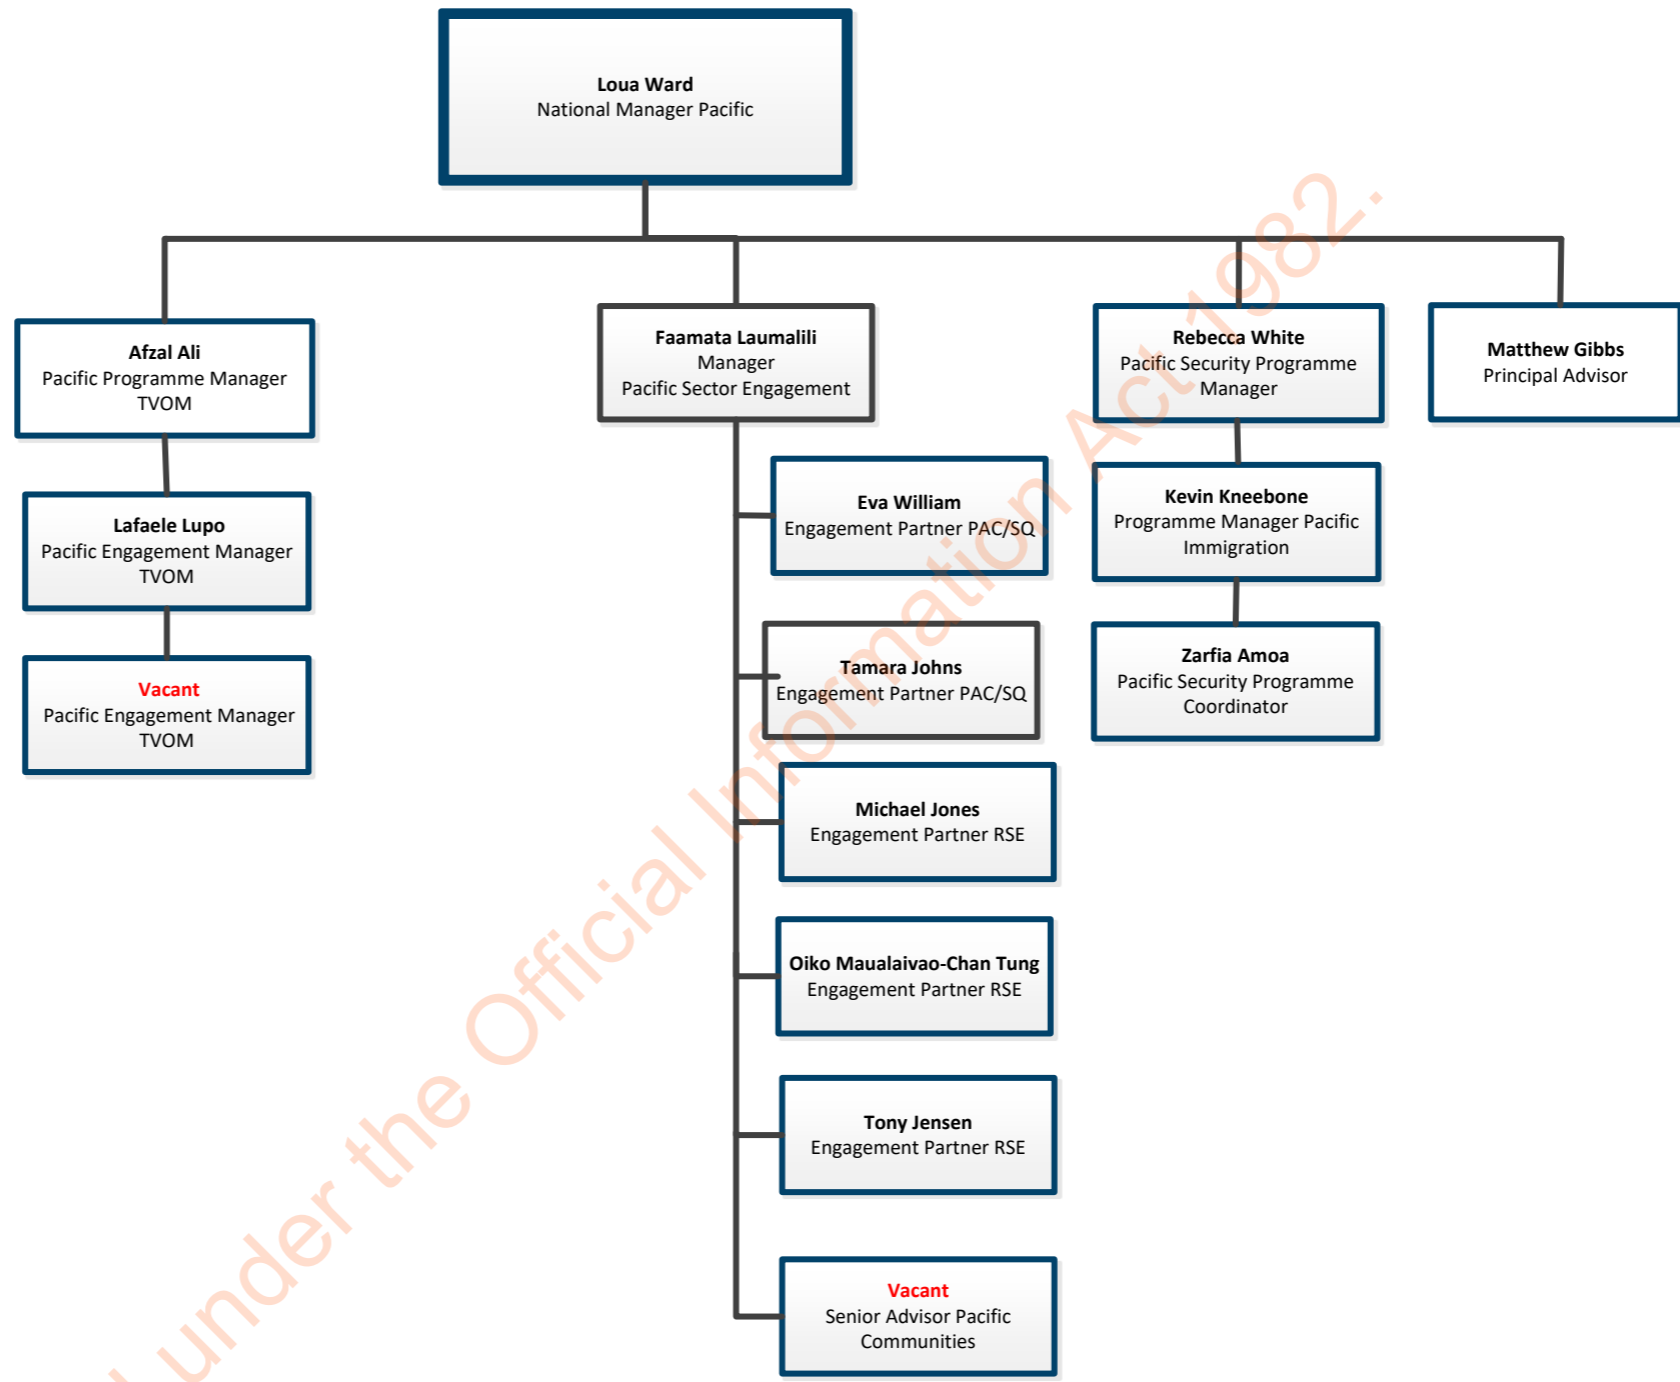

Released under the Official Information Act 1982.

Released under the Official Information Act 1982.

Released under the Official Information Act 1982.

Greig Young
Head of Operations
Refugee Status

Dougal Ellis
Manager Refugee
and Protection