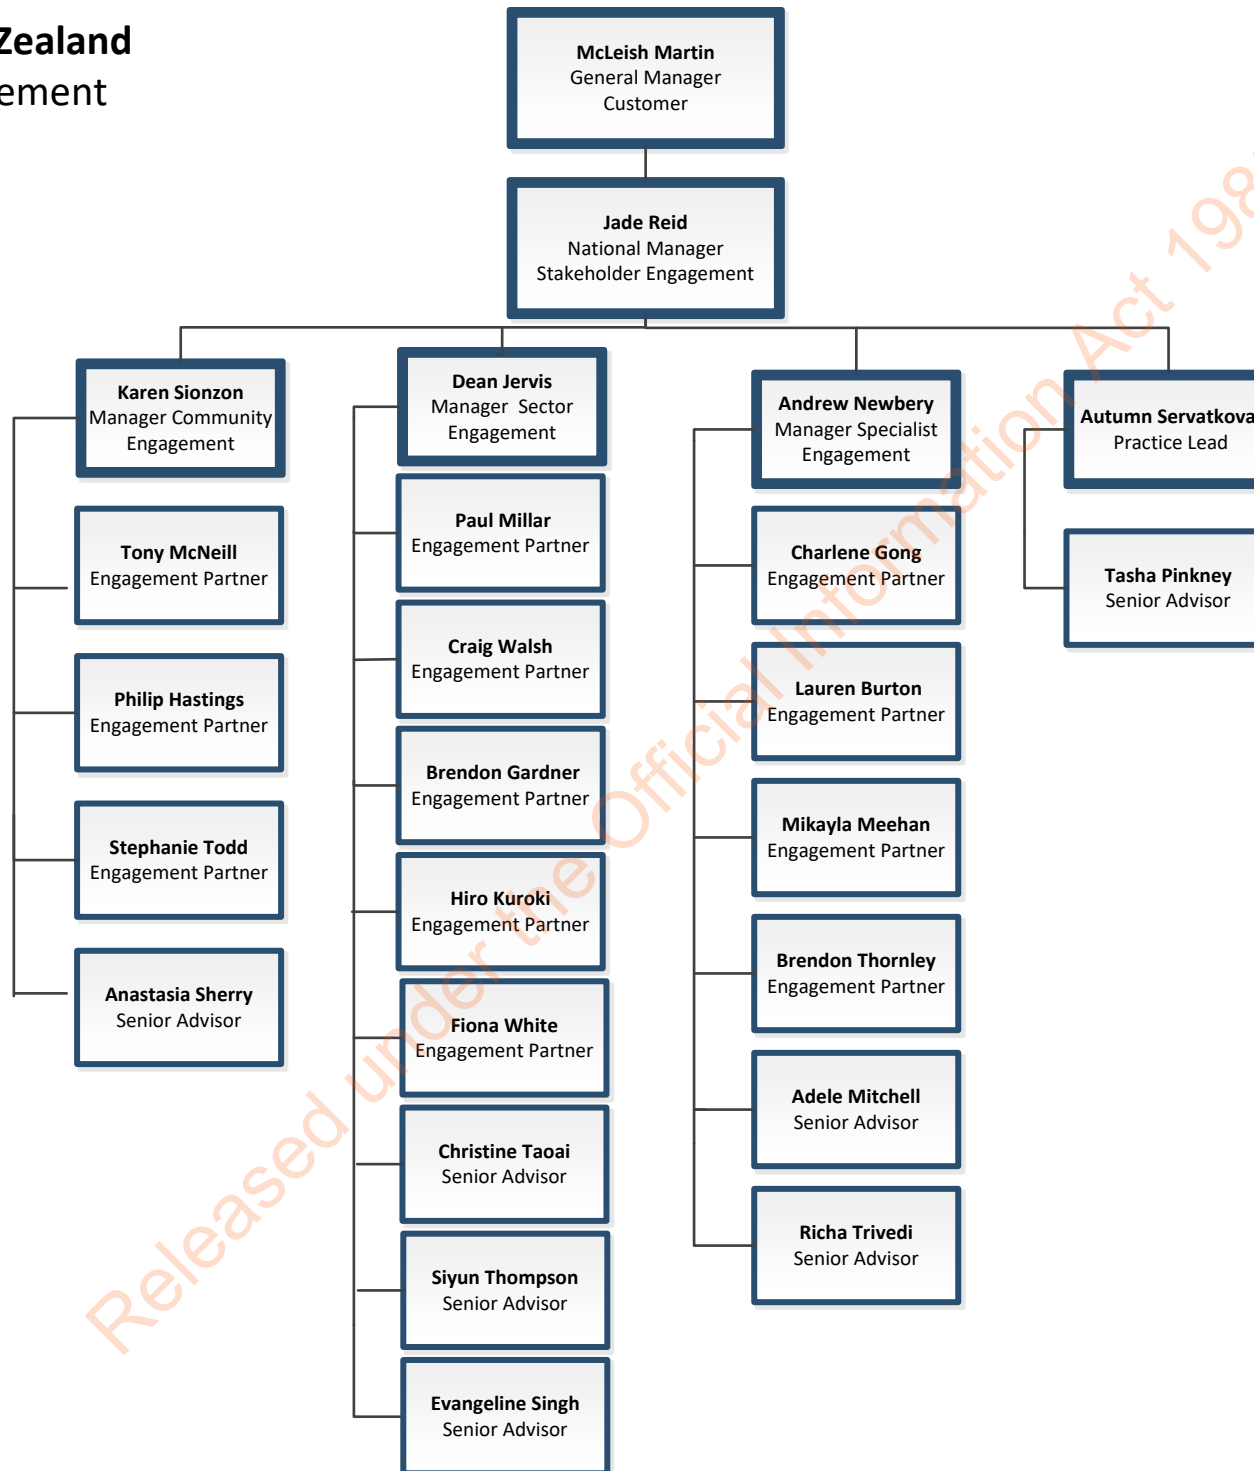

Immigration New Zealand Stakeholder Engagement

Released under the Official Information Act 1982.