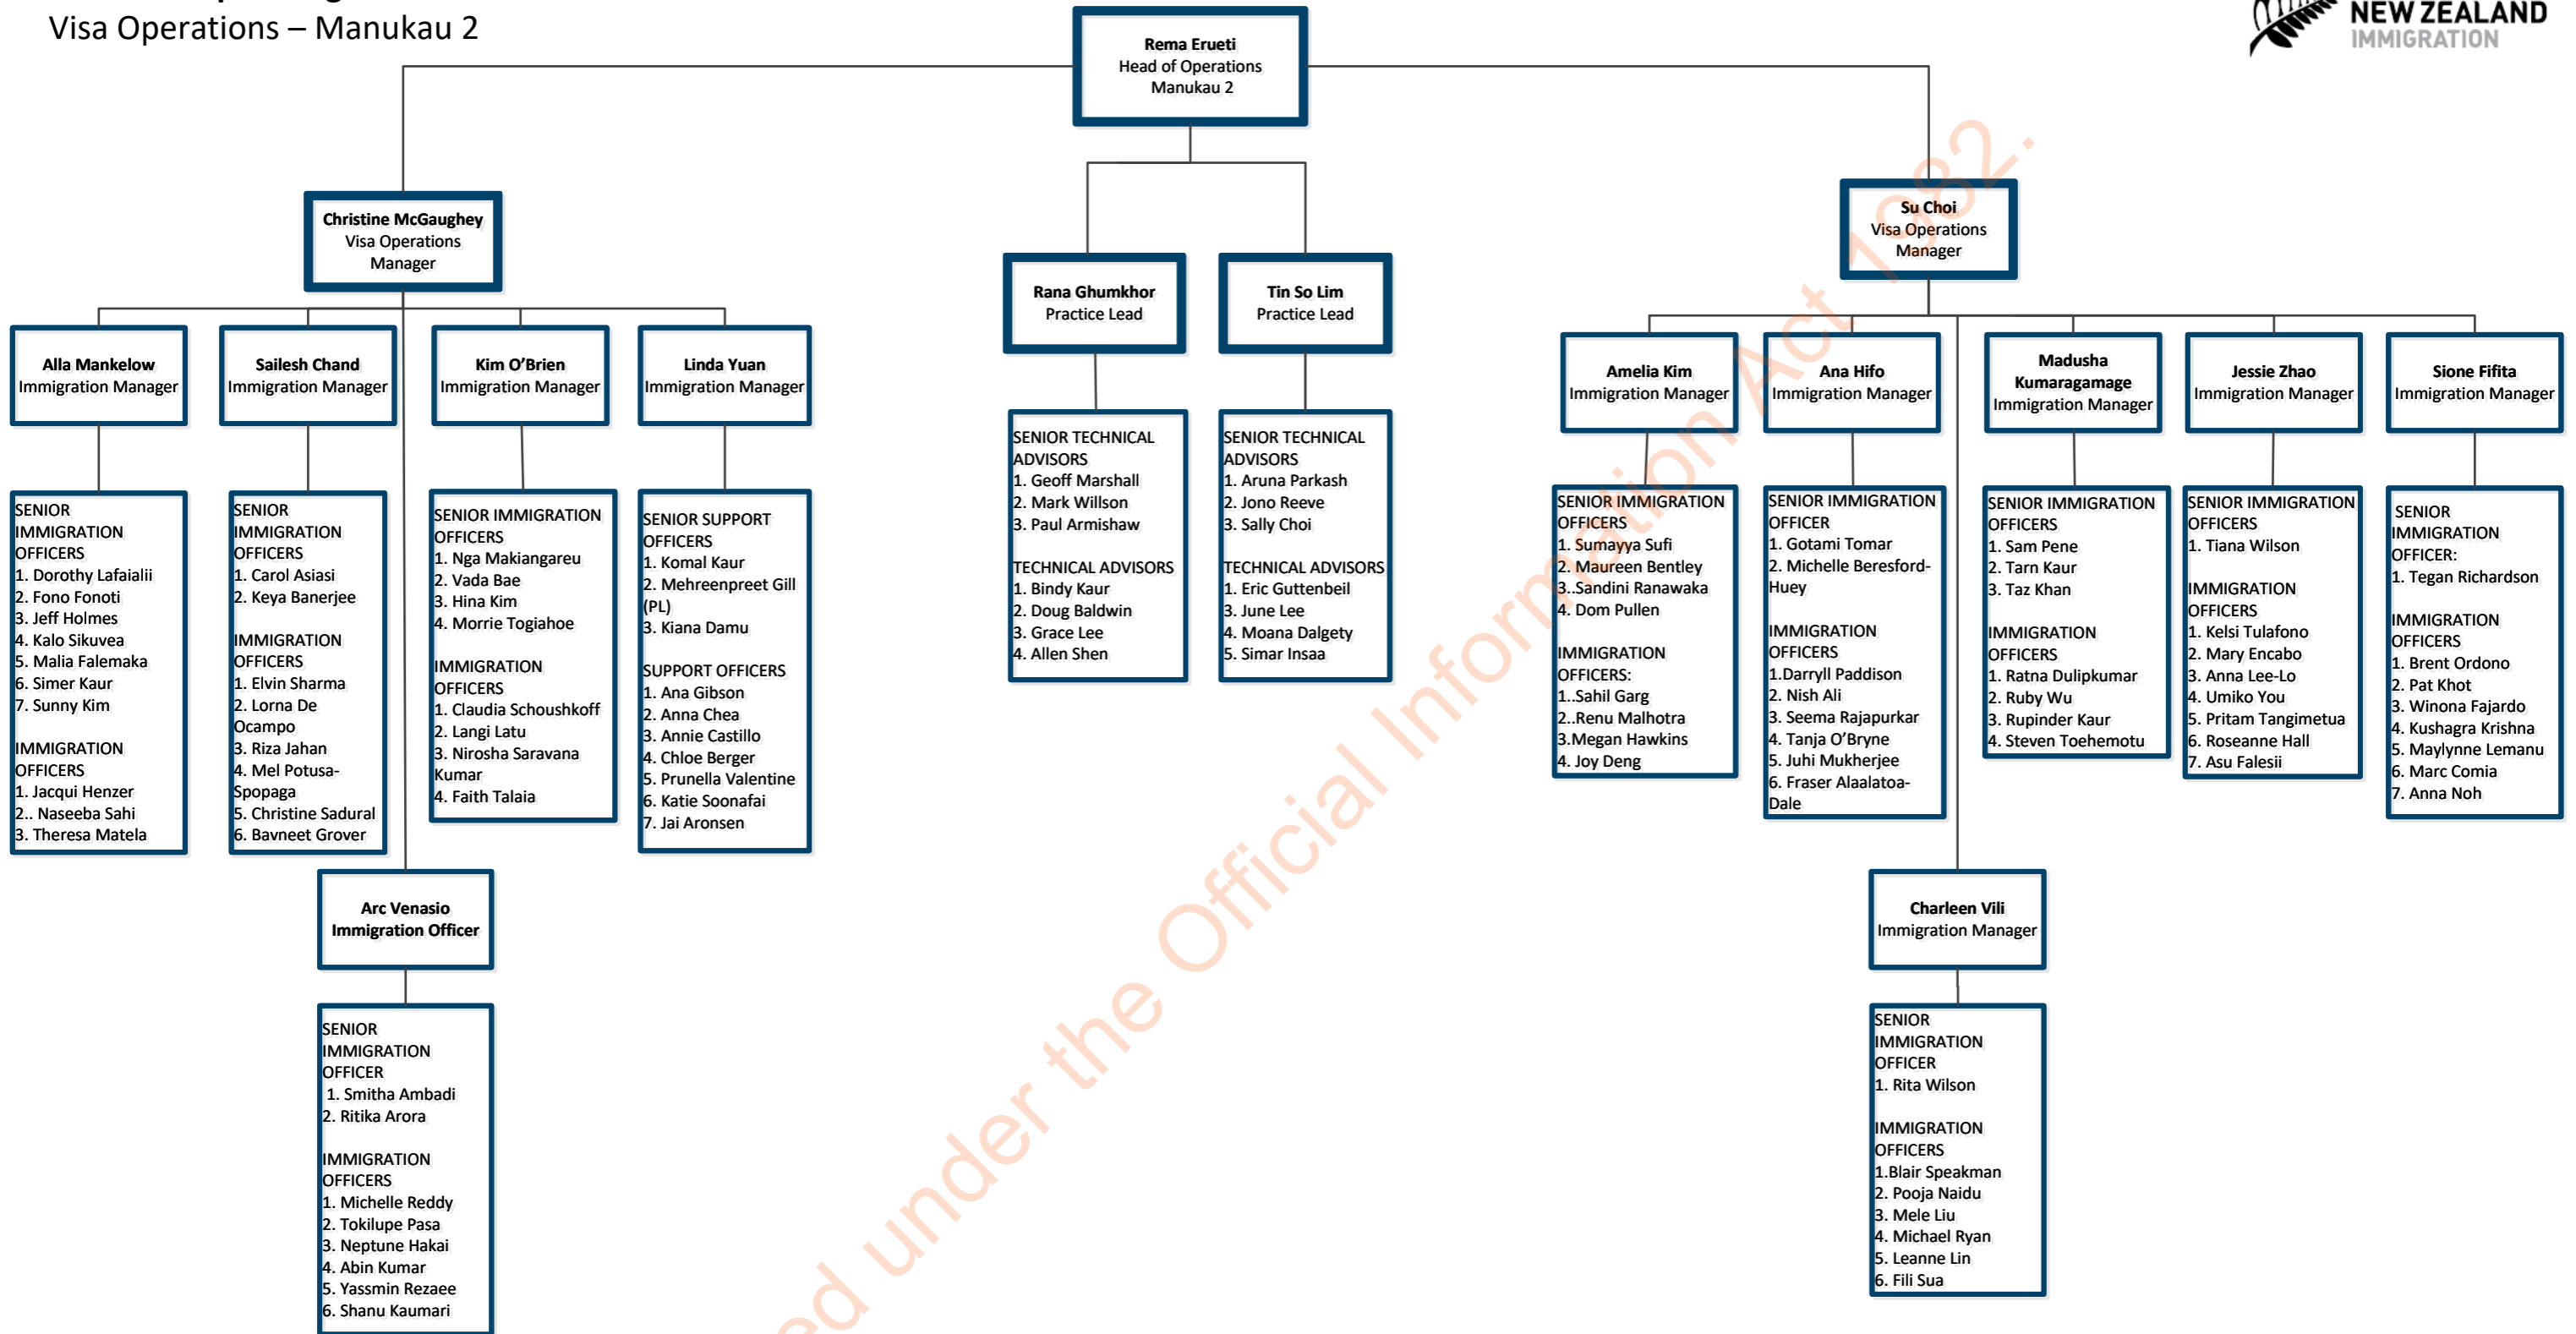

Visa Operations – Palmerston North

Released under the Official Information Act 1982.

Released under the Official Information Act 1982.

INZ Chief Operating Officer branch
Visa Operations – Manukau 2

INZ Chief Operating Officer

INZ – Immigration Risk and Border Organisation Chart

Immigration Risk and Border Leadership Team

Released under the Official Information Act 1982.

Immigration Risk and Border Business Support Team

Released under the Official Information Act 1982.