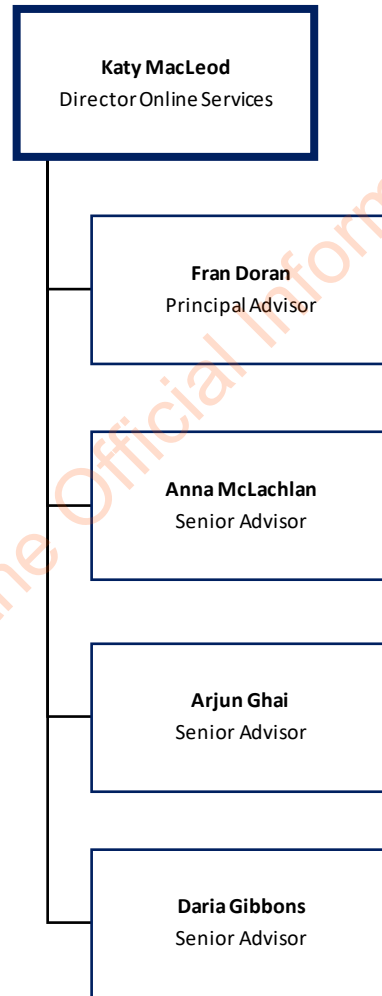

Service Design and Implementation

Online Services

Released under the Official Information Act 1982.