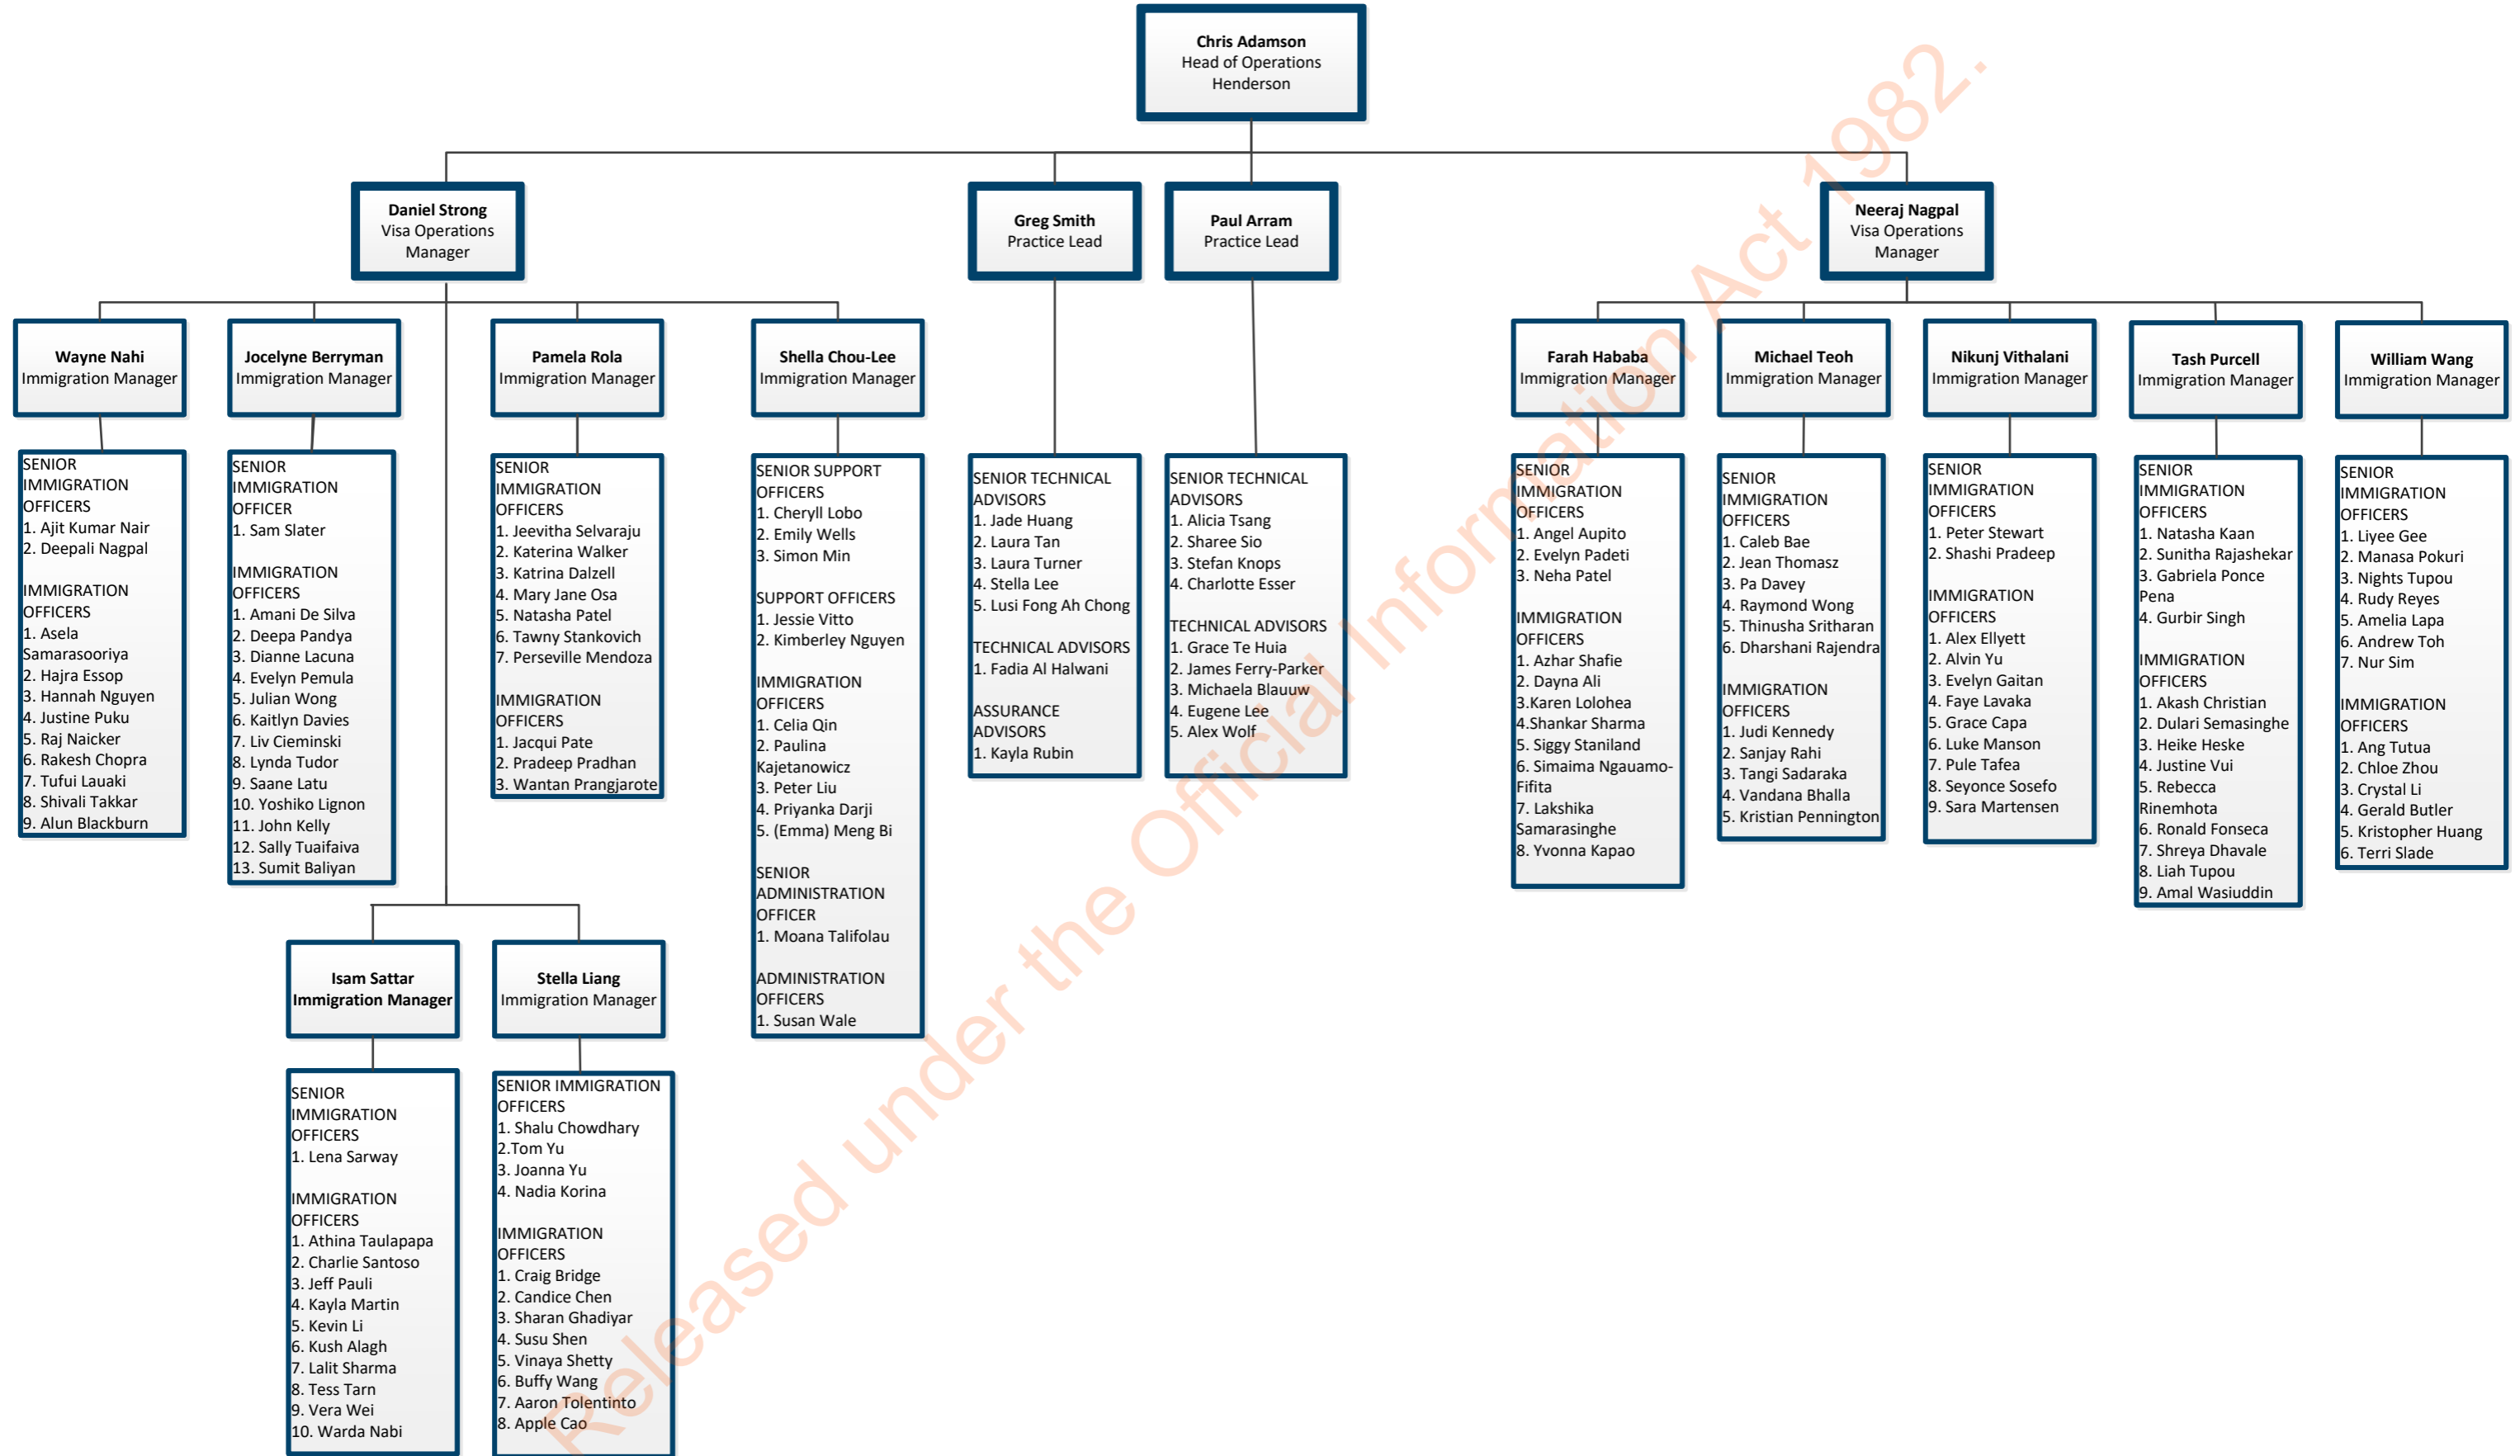

Visa Operations – Palmerston North

Released under the Official Information Act 1982.

Released under the Official Information Act 1982.

INZ Chief Operating Officer branch
Visa Operations – Manukau 2

INZ Chief Operating Officer

INZ – Immigration Risk and Border Organisation Chart

Immigration Risk and Border Leadership Team

Released under the Official Information Act 1982.

Immigration Risk and Border Business Support Team

Released under the Official Information Act 1982.