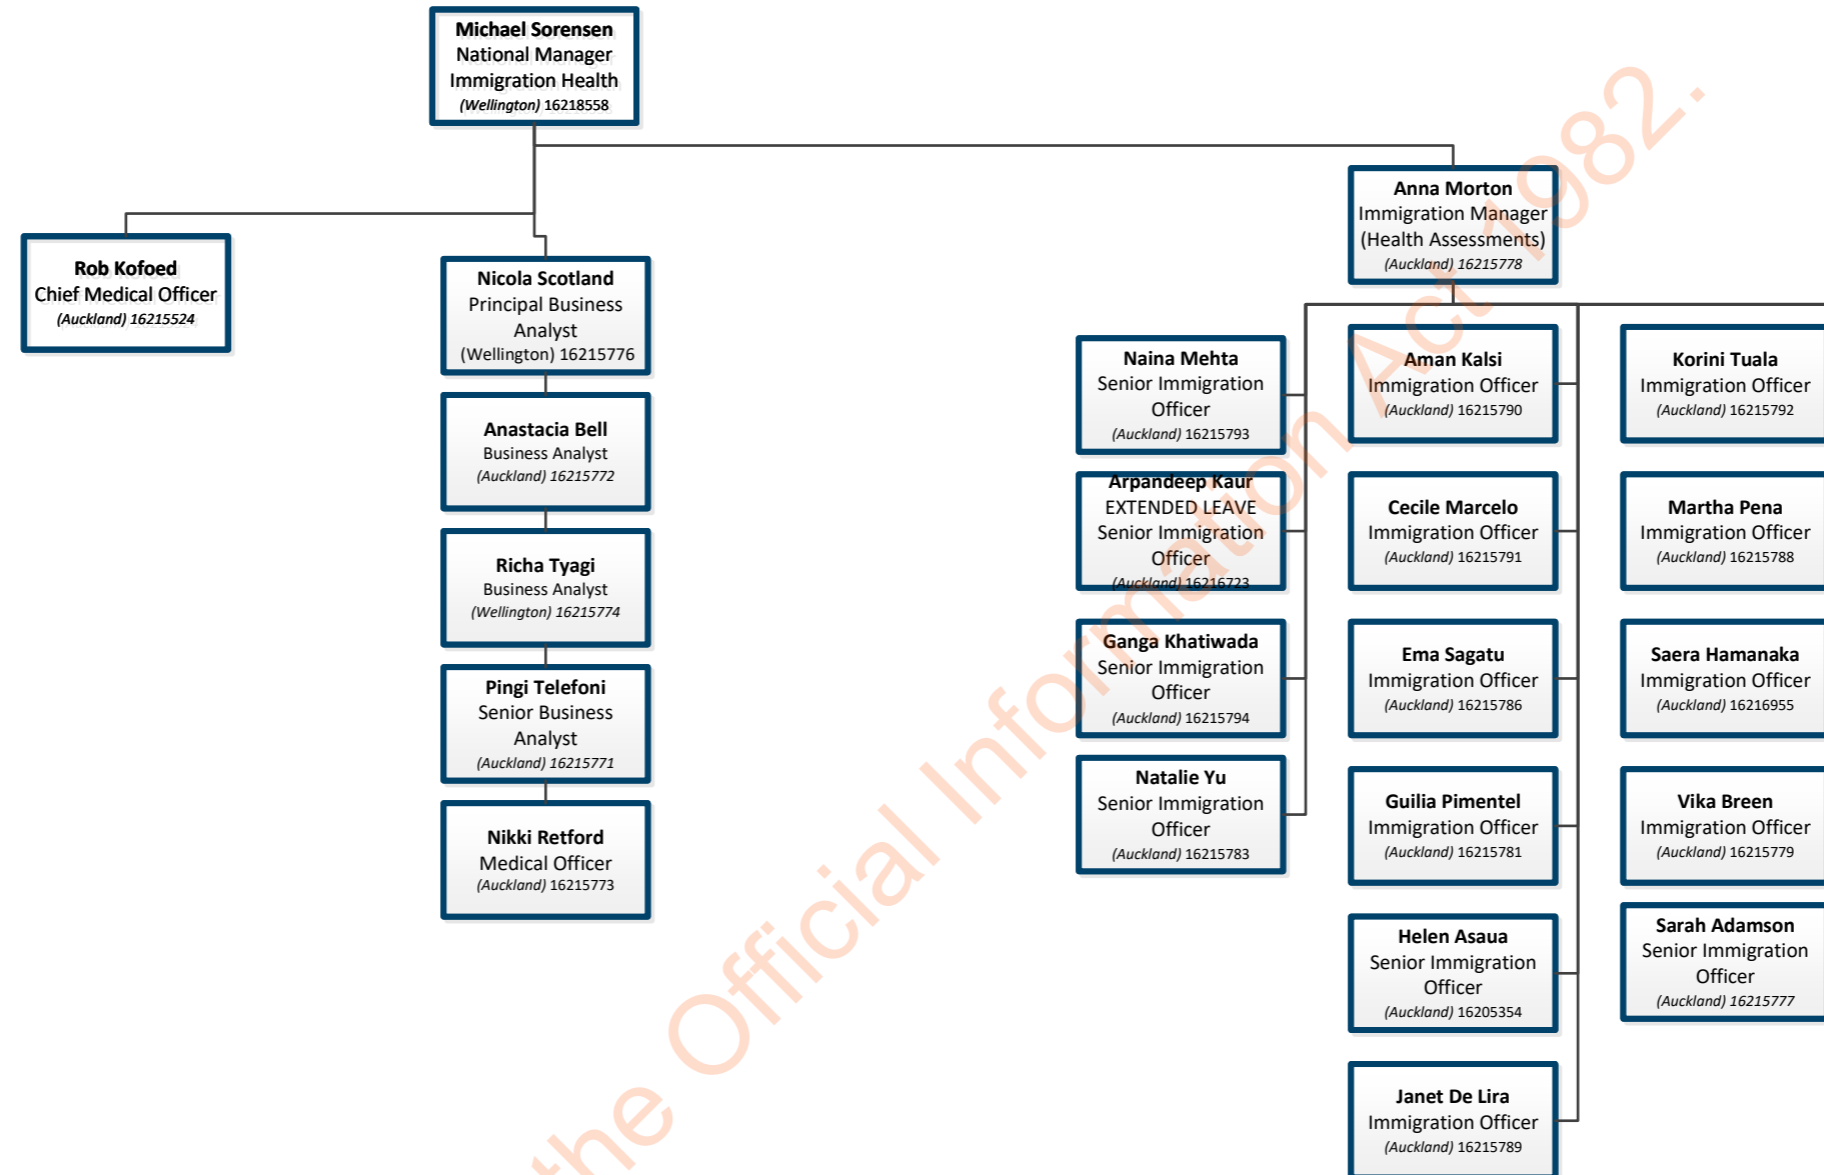

Released under the Official Information Act 1982.