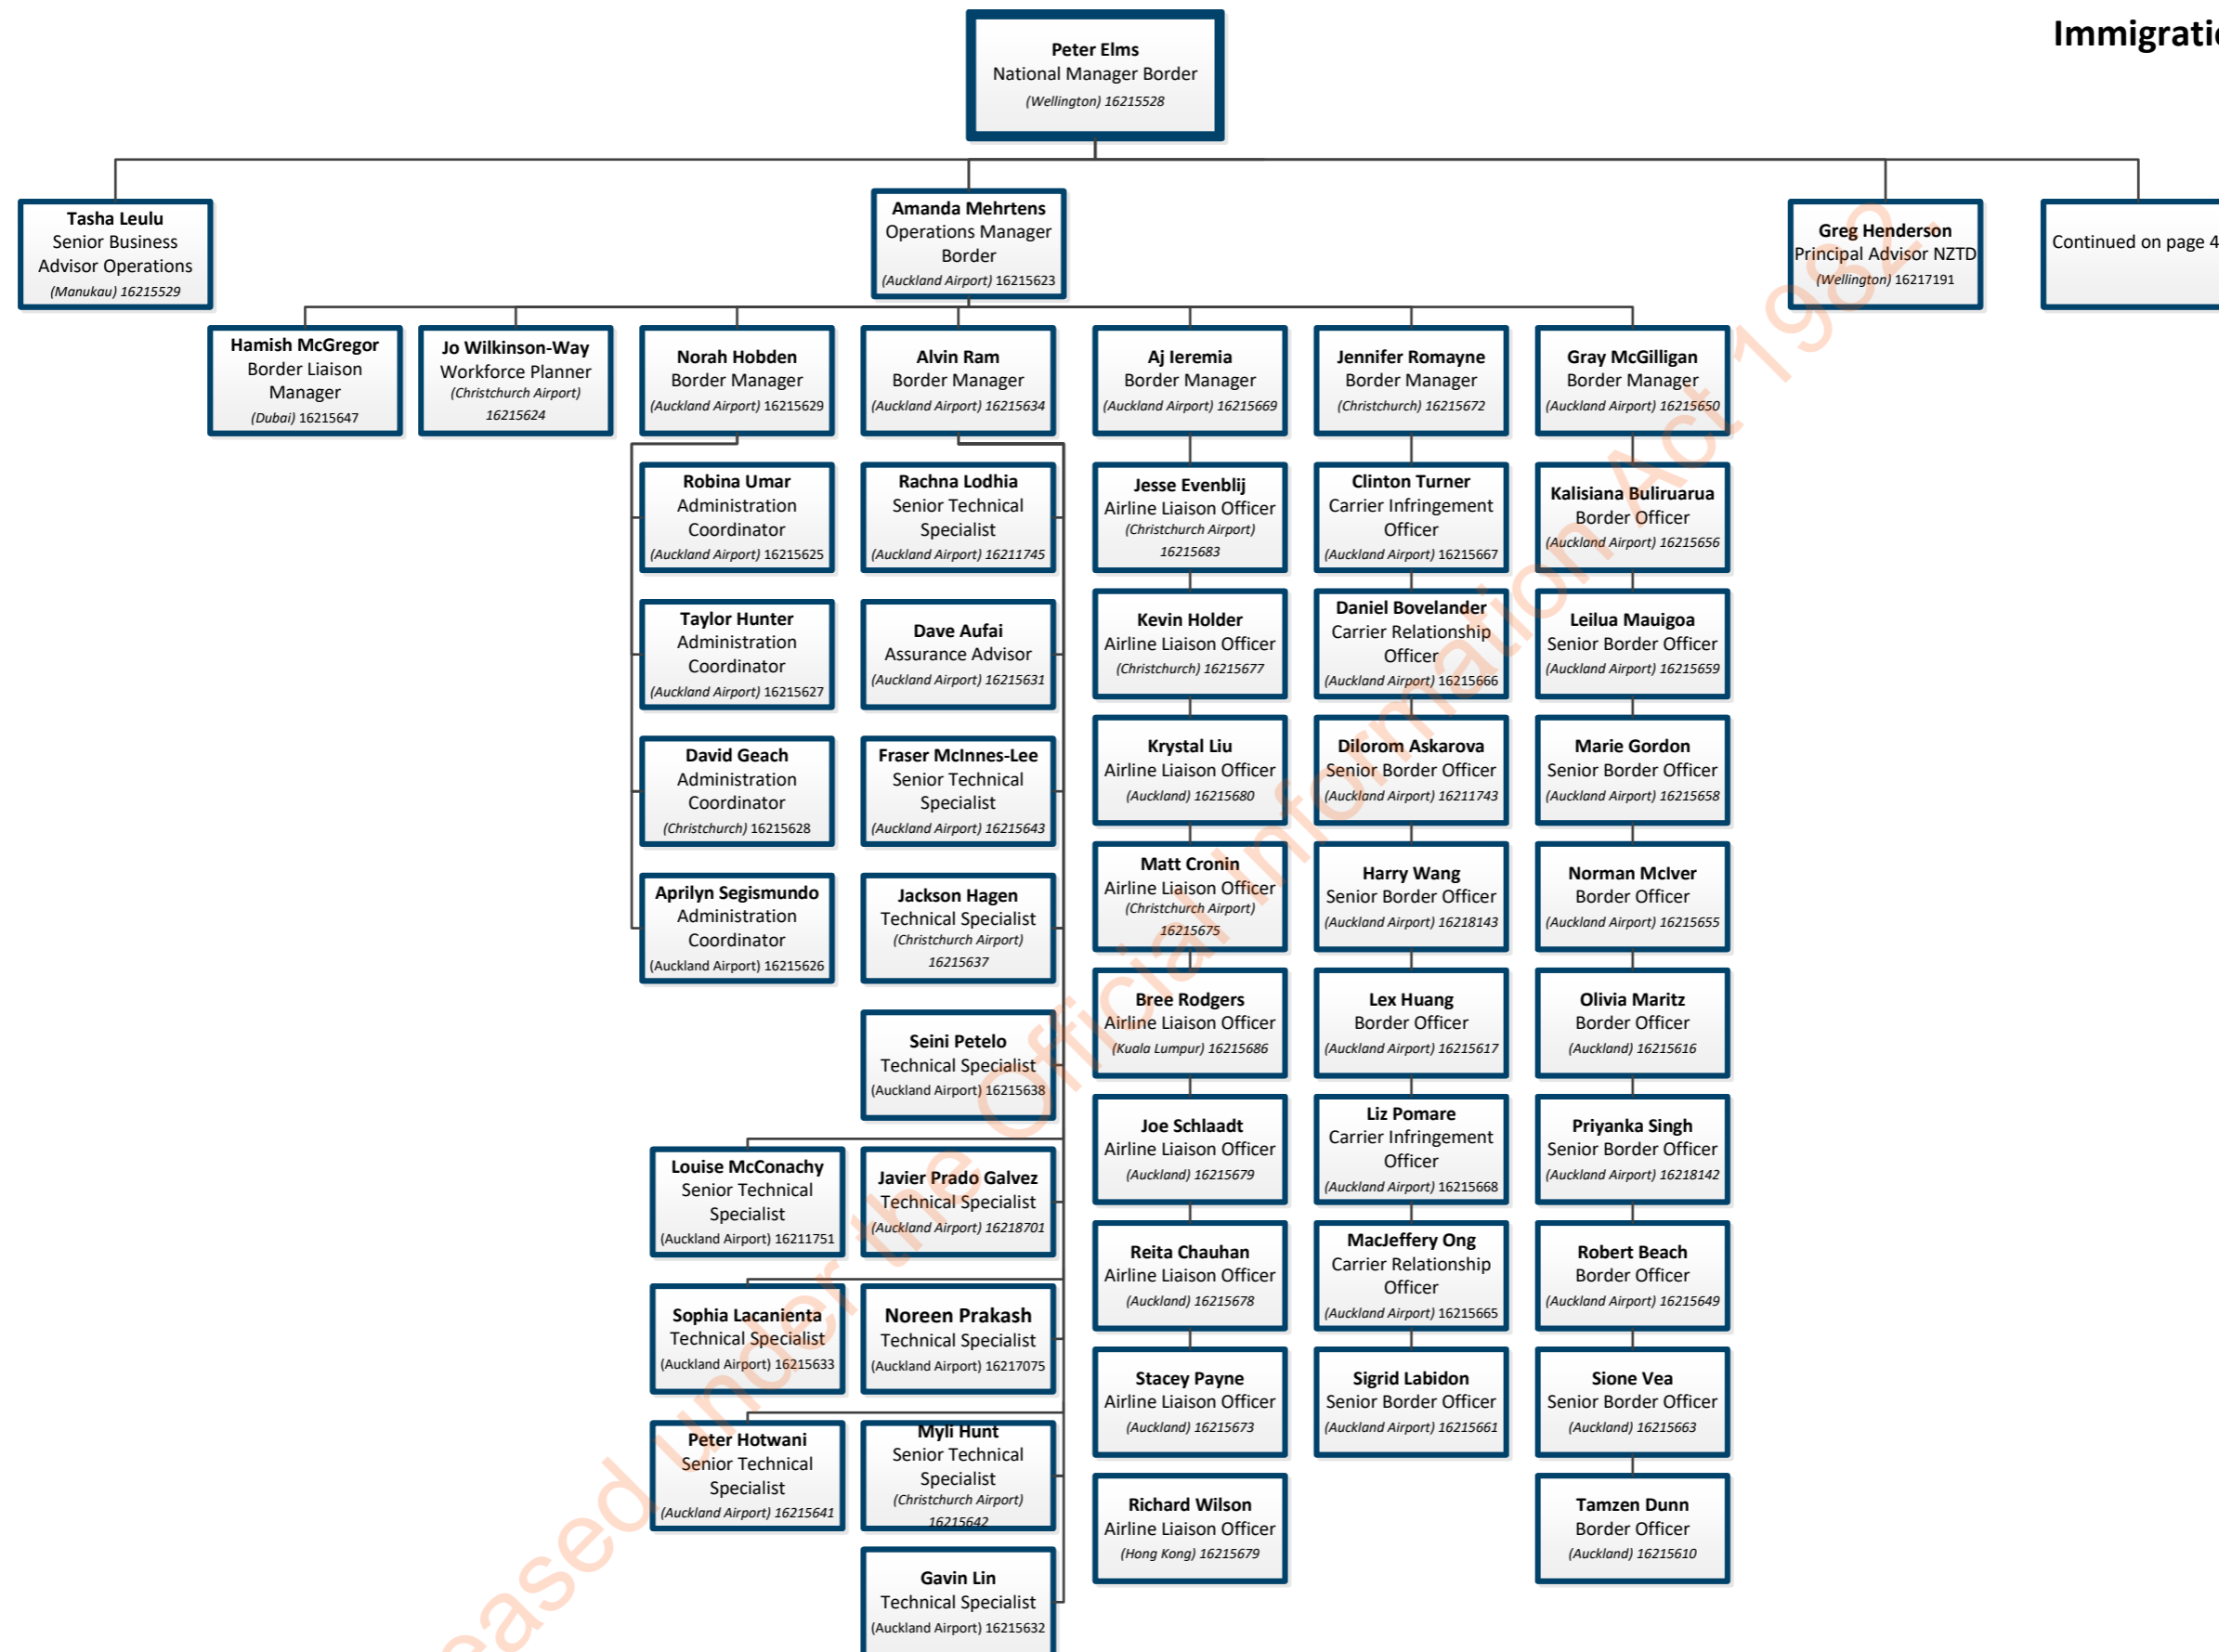

INZ – Immigration Risk and Border Organisation Chart

Immigration Risk and Border Leadership Team

Released under the Official Information Act 1982.

Immigration Risk and Border Business Support Team

Released under the Official Information Act 1982.