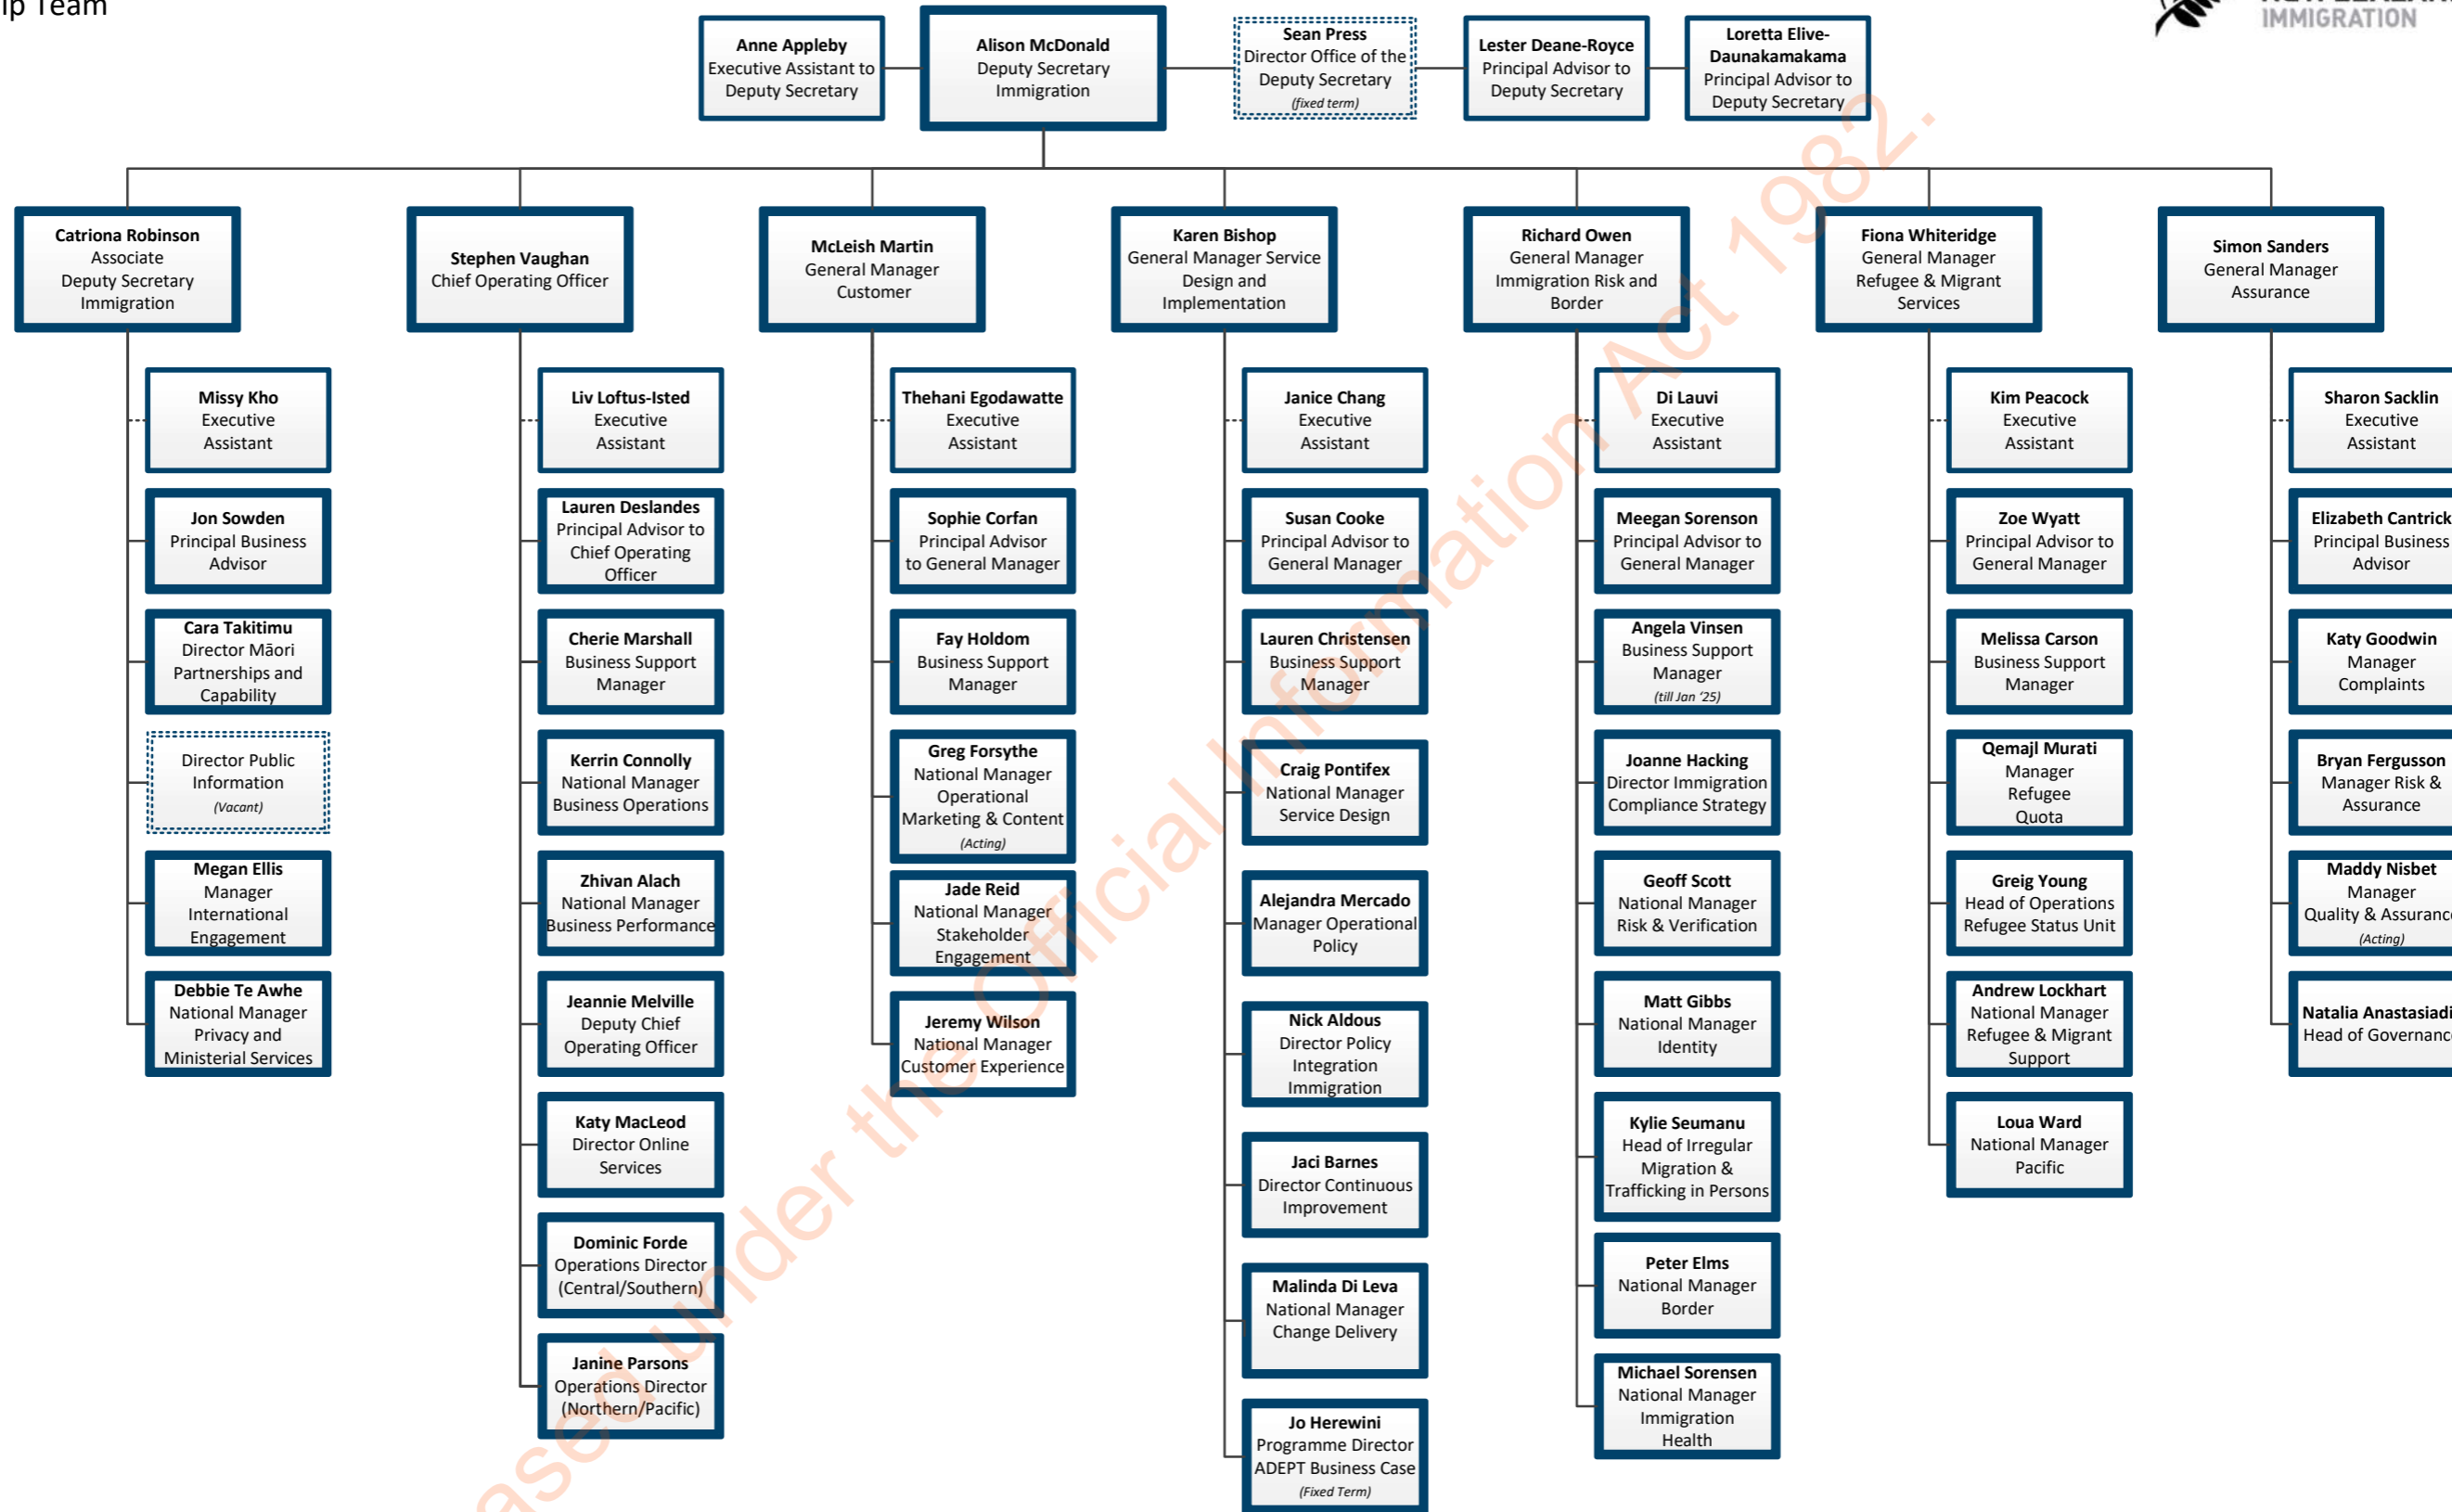

Released under the Official Information Act 1982.

Immigration NZ
Leadership Team

Released under the Official Information Act 1982.

Released under the Official Information Act 1982.

Released under the Official Information Act 1982.