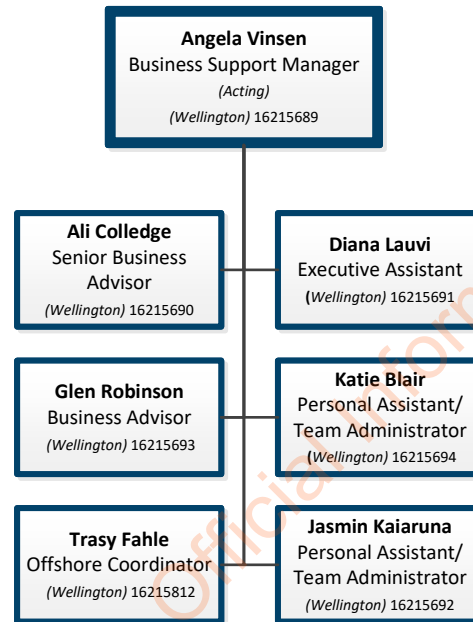

Immigration Risk and Border Business Support Team

Released under the Official Information Act 1982.