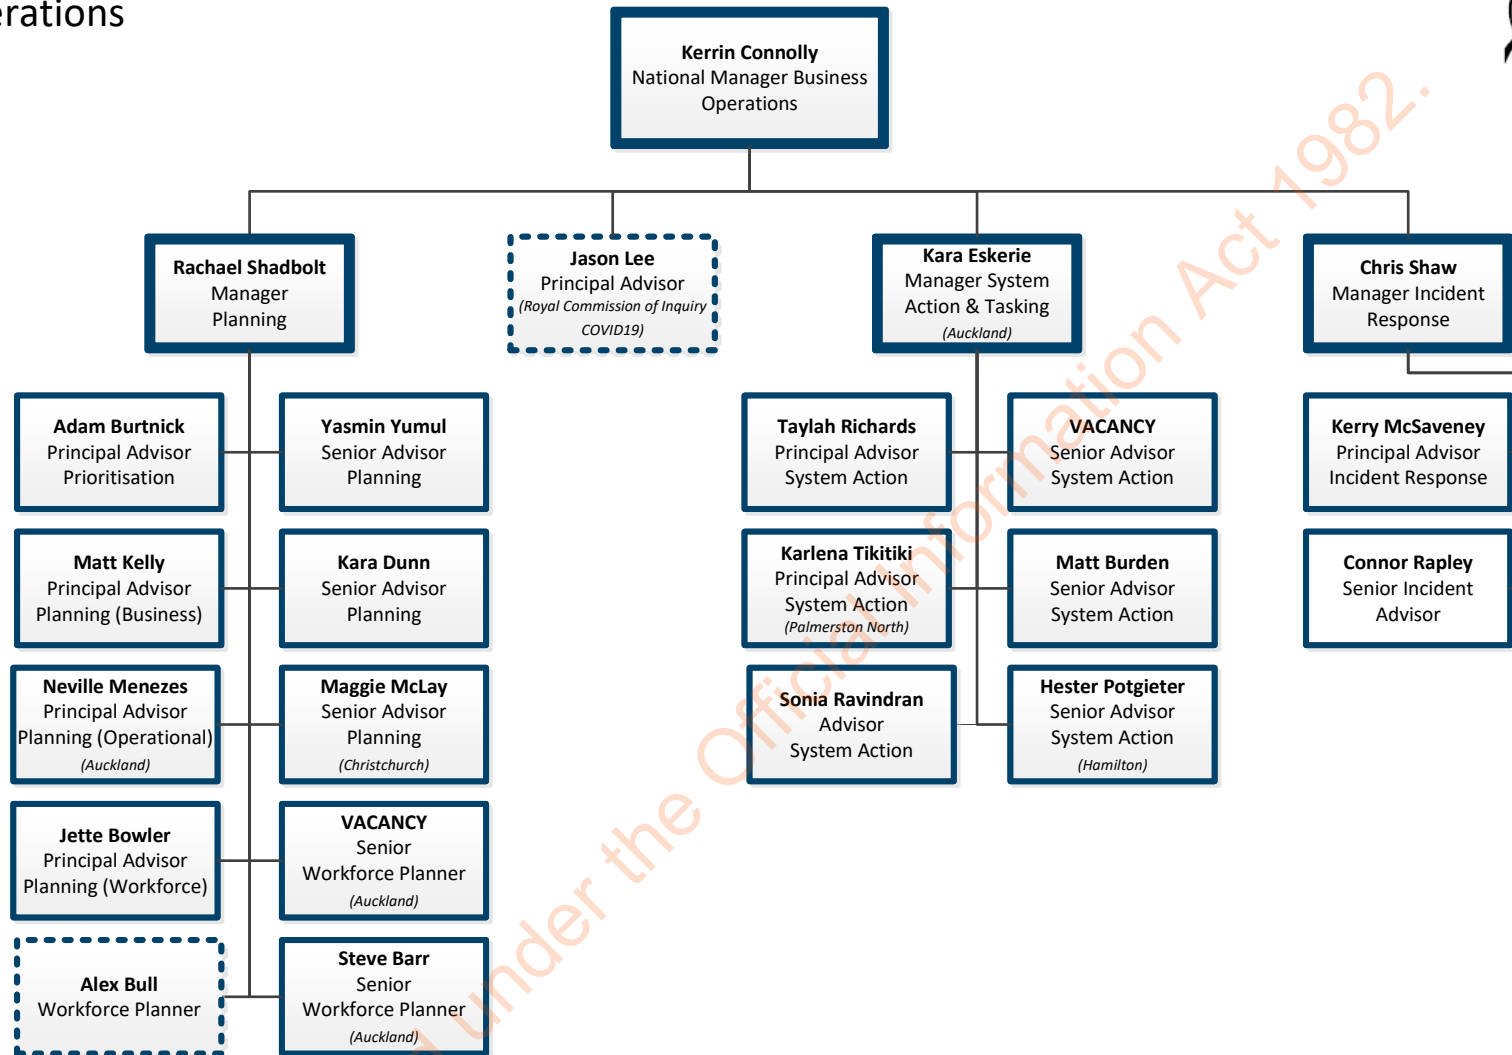

INZ Chief Operating Officer branch

Business Operations

Released under the Official Information Act 1982.