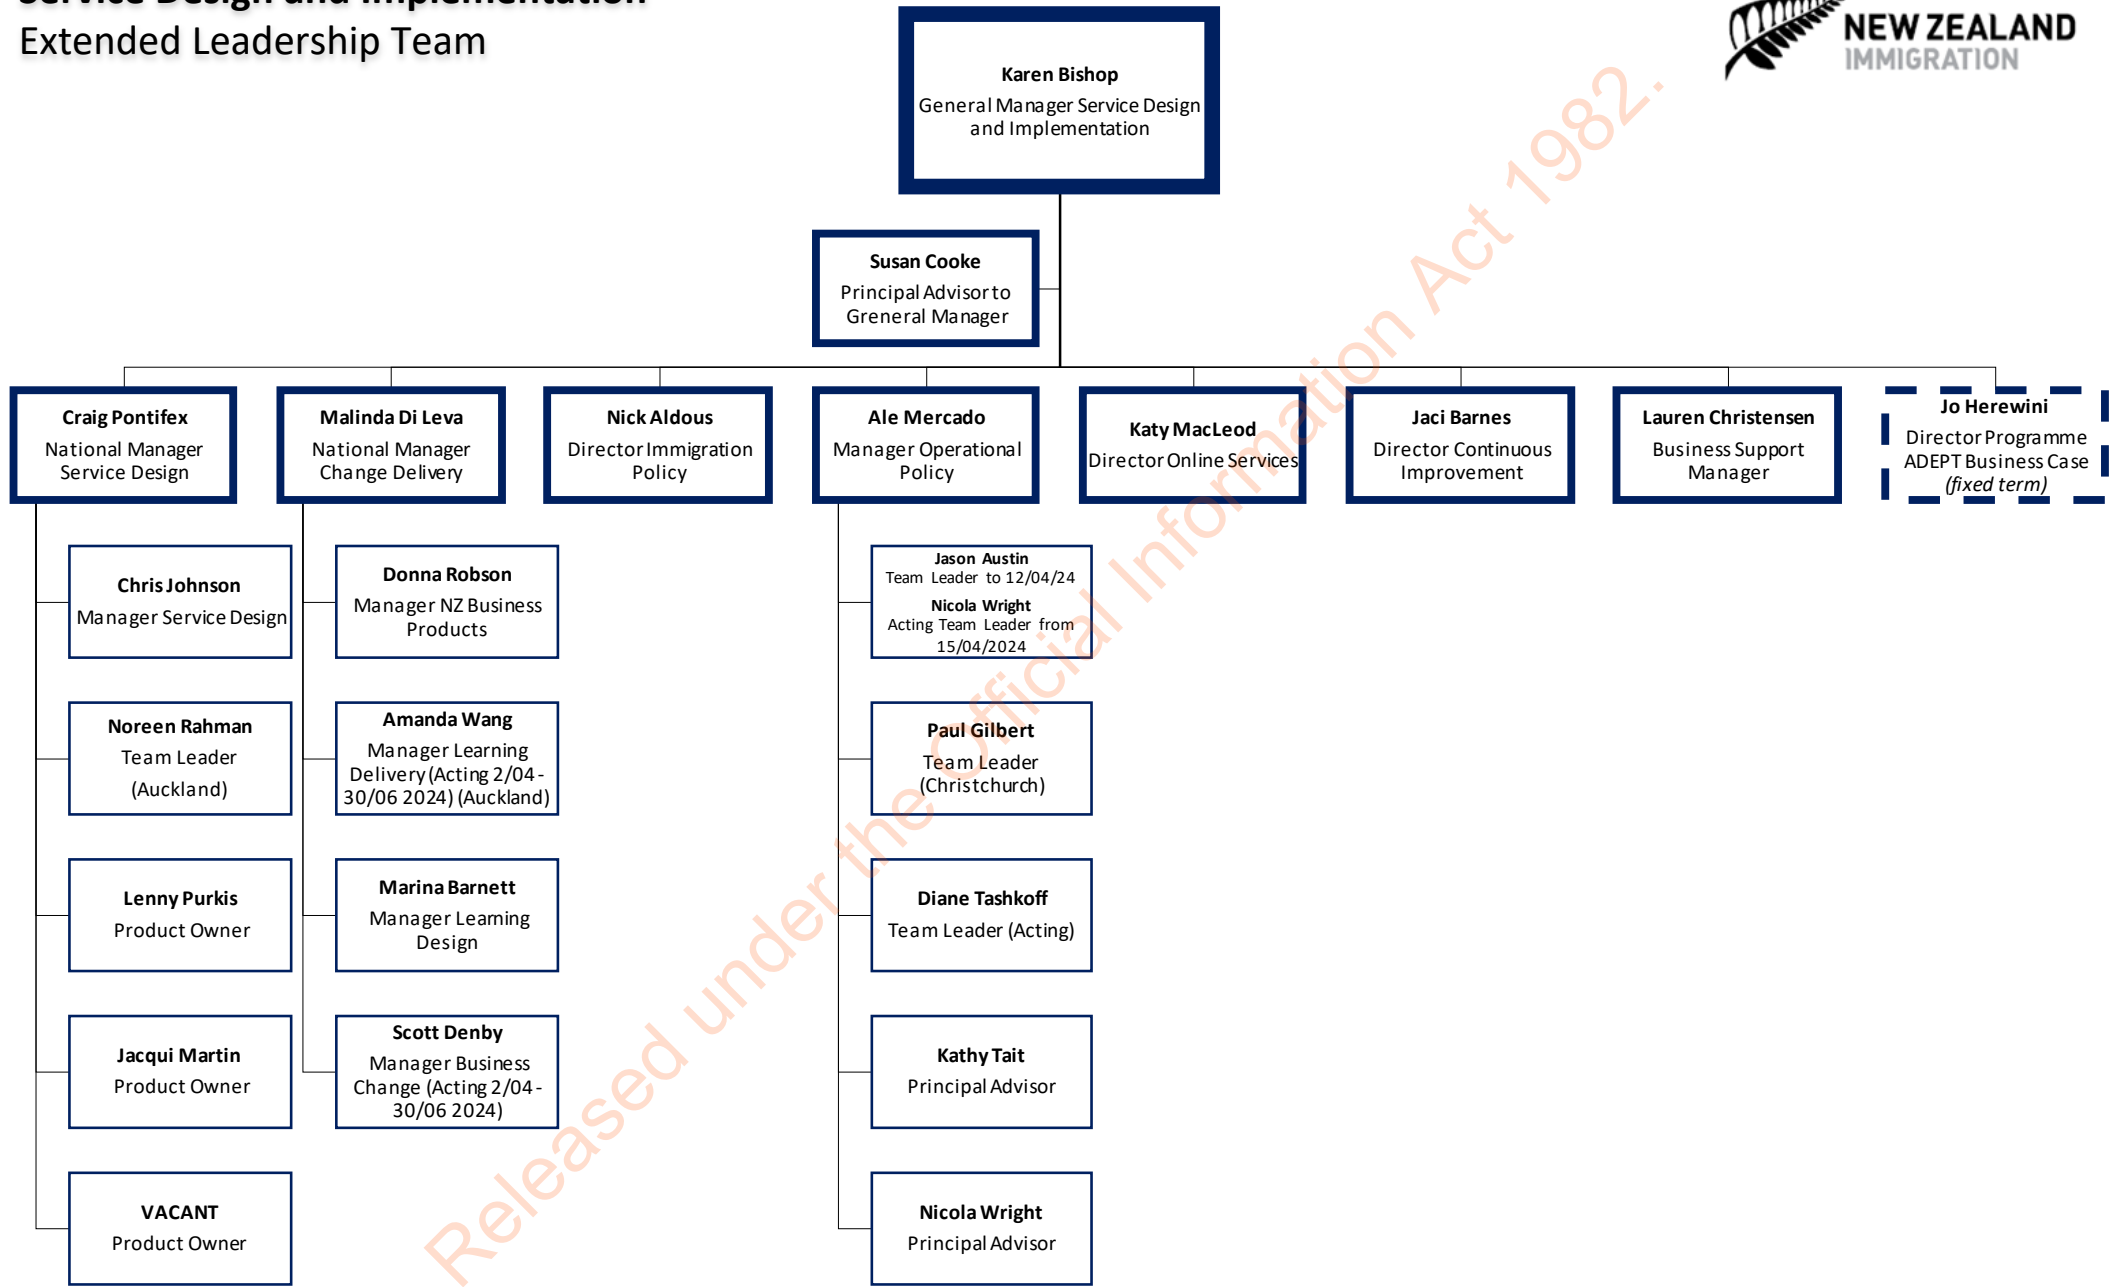

Service Design and Implementation

Extended Leadership Team

Released under the Official Information Act 1982.