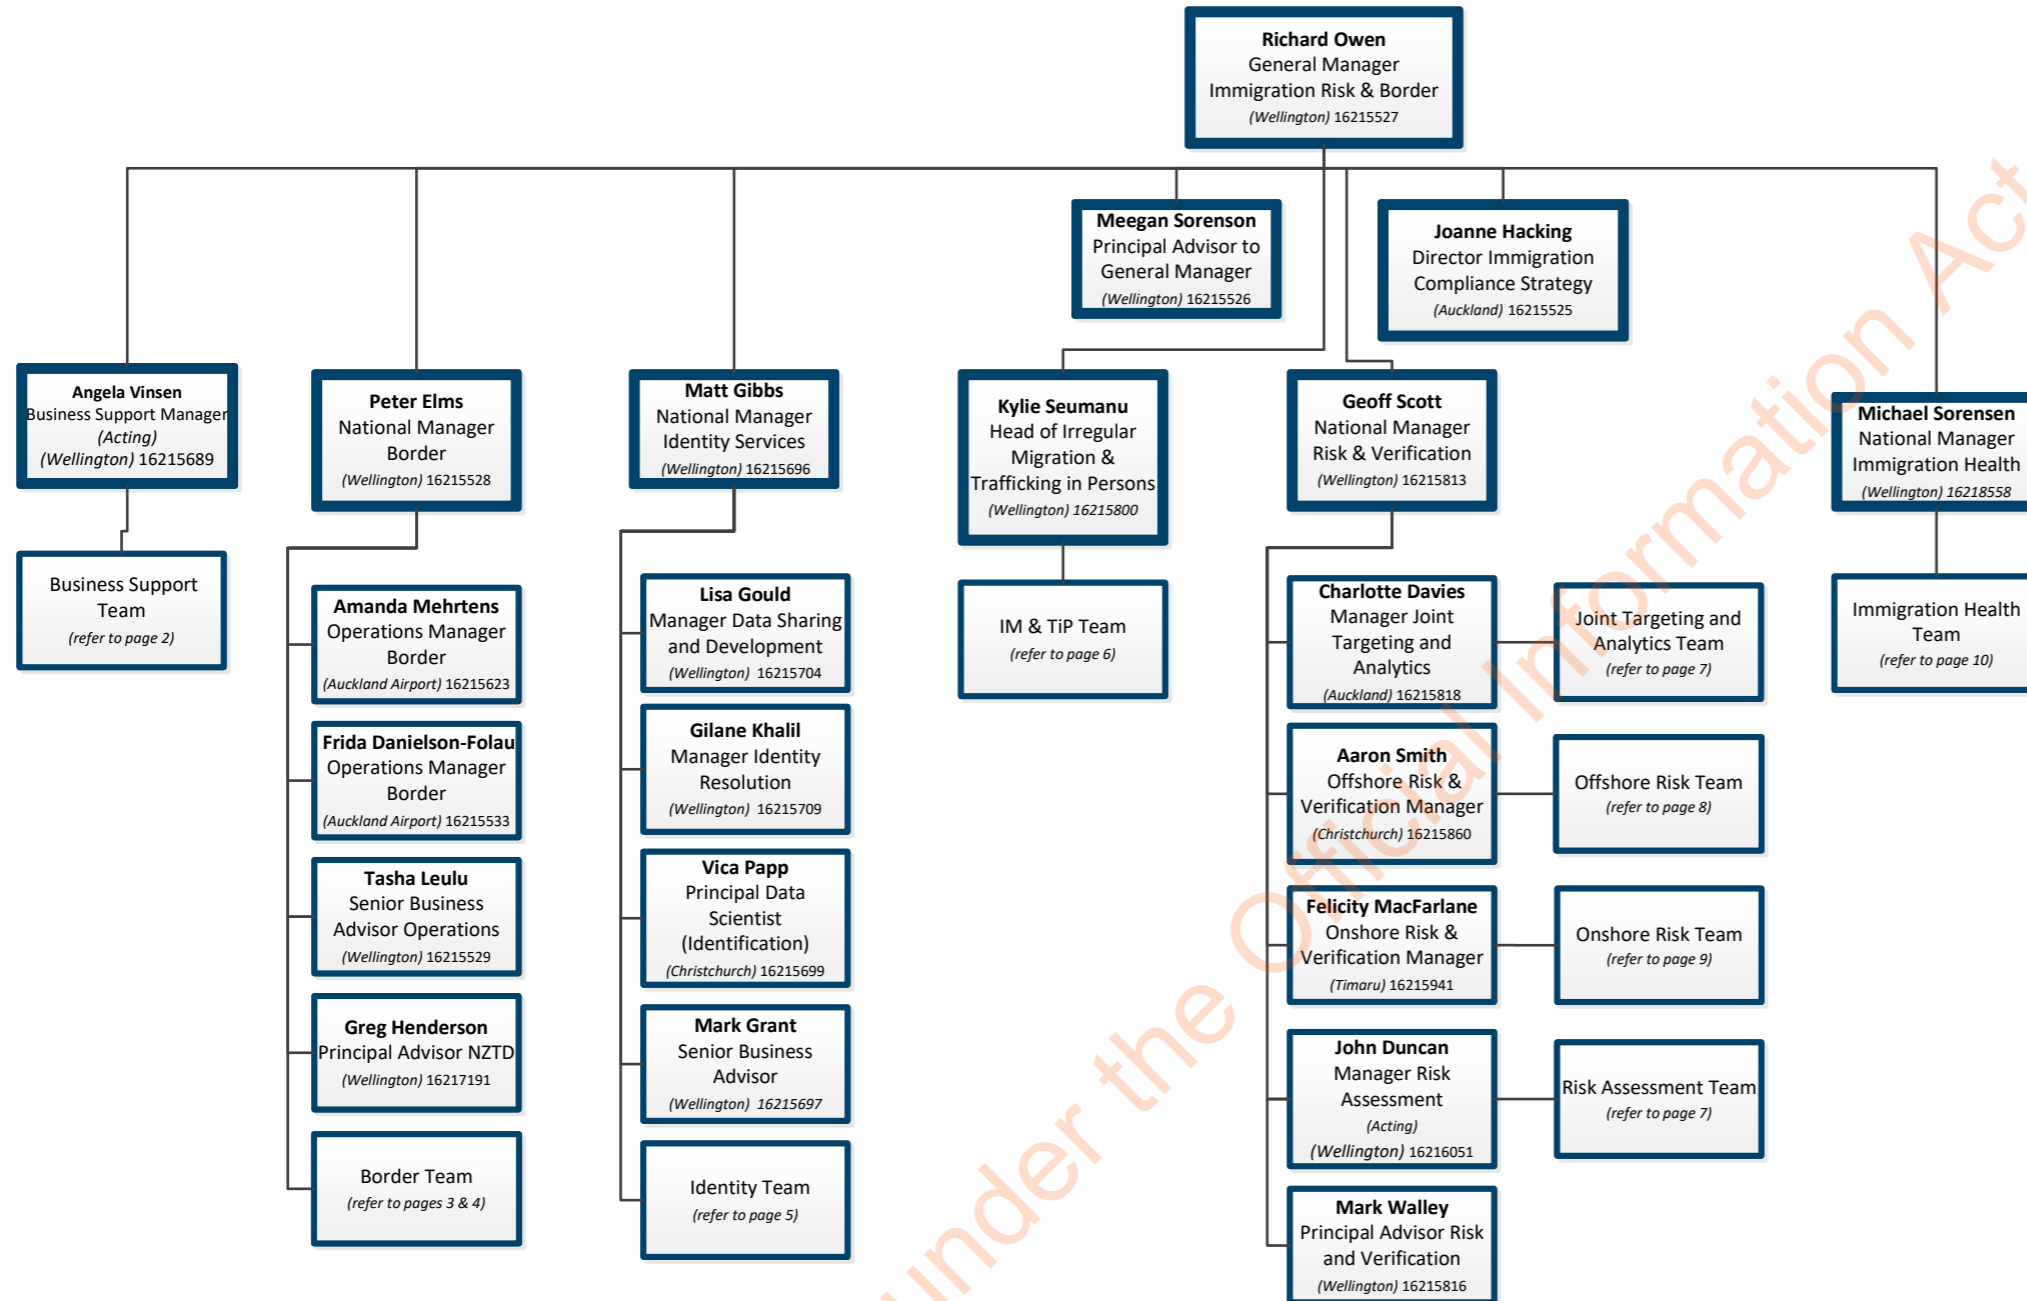

Visa Operations – Pacific

Immigration New Zealand

Operational Marketing and Content

Immigration New Zealand Customer Experience

Immigration New Zealand Stakeholder Engagement

Released under the Official Information Act 1982.

INZ – Immigration Risk and Border Organisation Chart

Immigration Risk and Border Leadership Team

Released under the Official Information Act 1982.

Immigration Risk and Border Business Support Team

Released under the Official Information Act 1982.