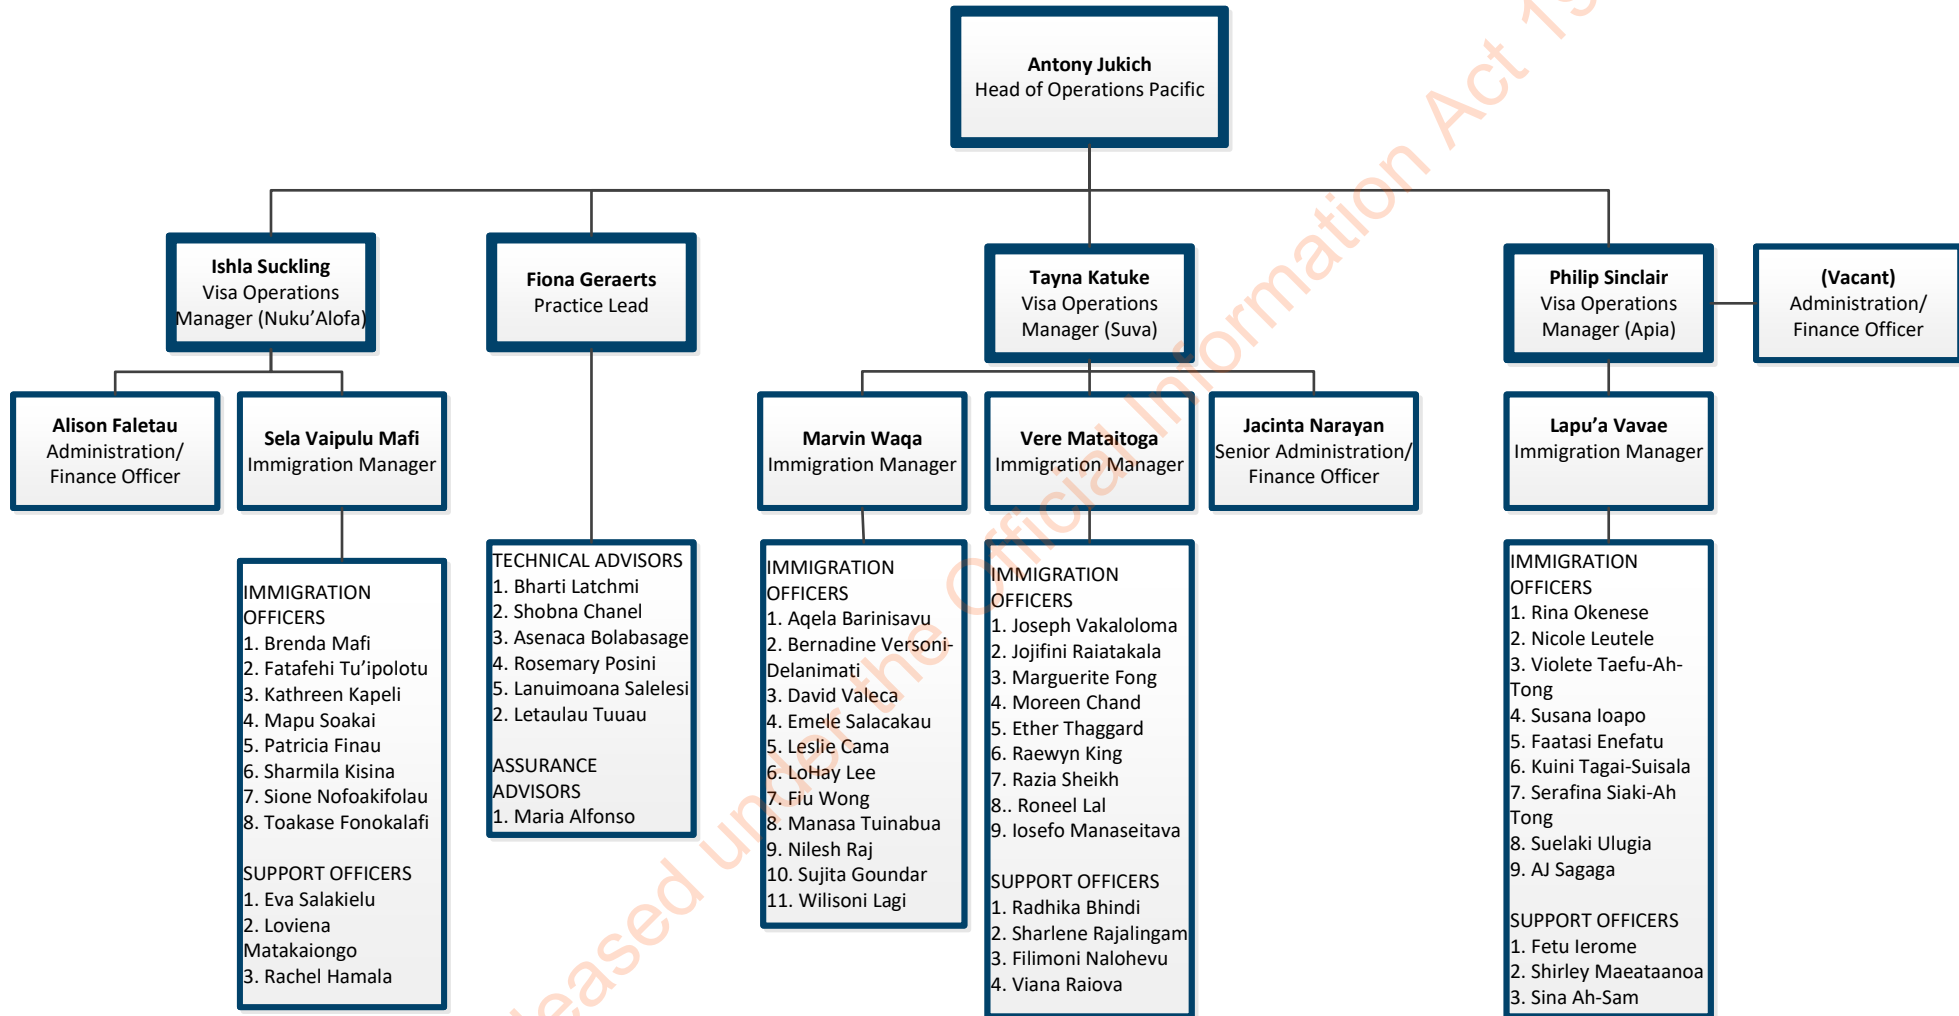

Visa Operations – Palmerston North

Released under the Official Information Act 1982.

Released under the Official Information Act 1982.

INZ Chief Operating Officer branch
Visa Operations – Manukau 2

INZ Chief Operating Officer

Visa Operations – Pacific

Immigration New Zealand

Operational Marketing and Content

Immigration New Zealand Customer Experience

Immigration New Zealand Stakeholder Engagement

Released under the Official Information Act 1982.

INZ – Immigration Risk and Border Organisation Chart

Immigration Risk and Border Leadership Team

Released under the Official Information Act 1982.

Immigration Risk and Border Business Support Team

Released under the Official Information Act 1982.