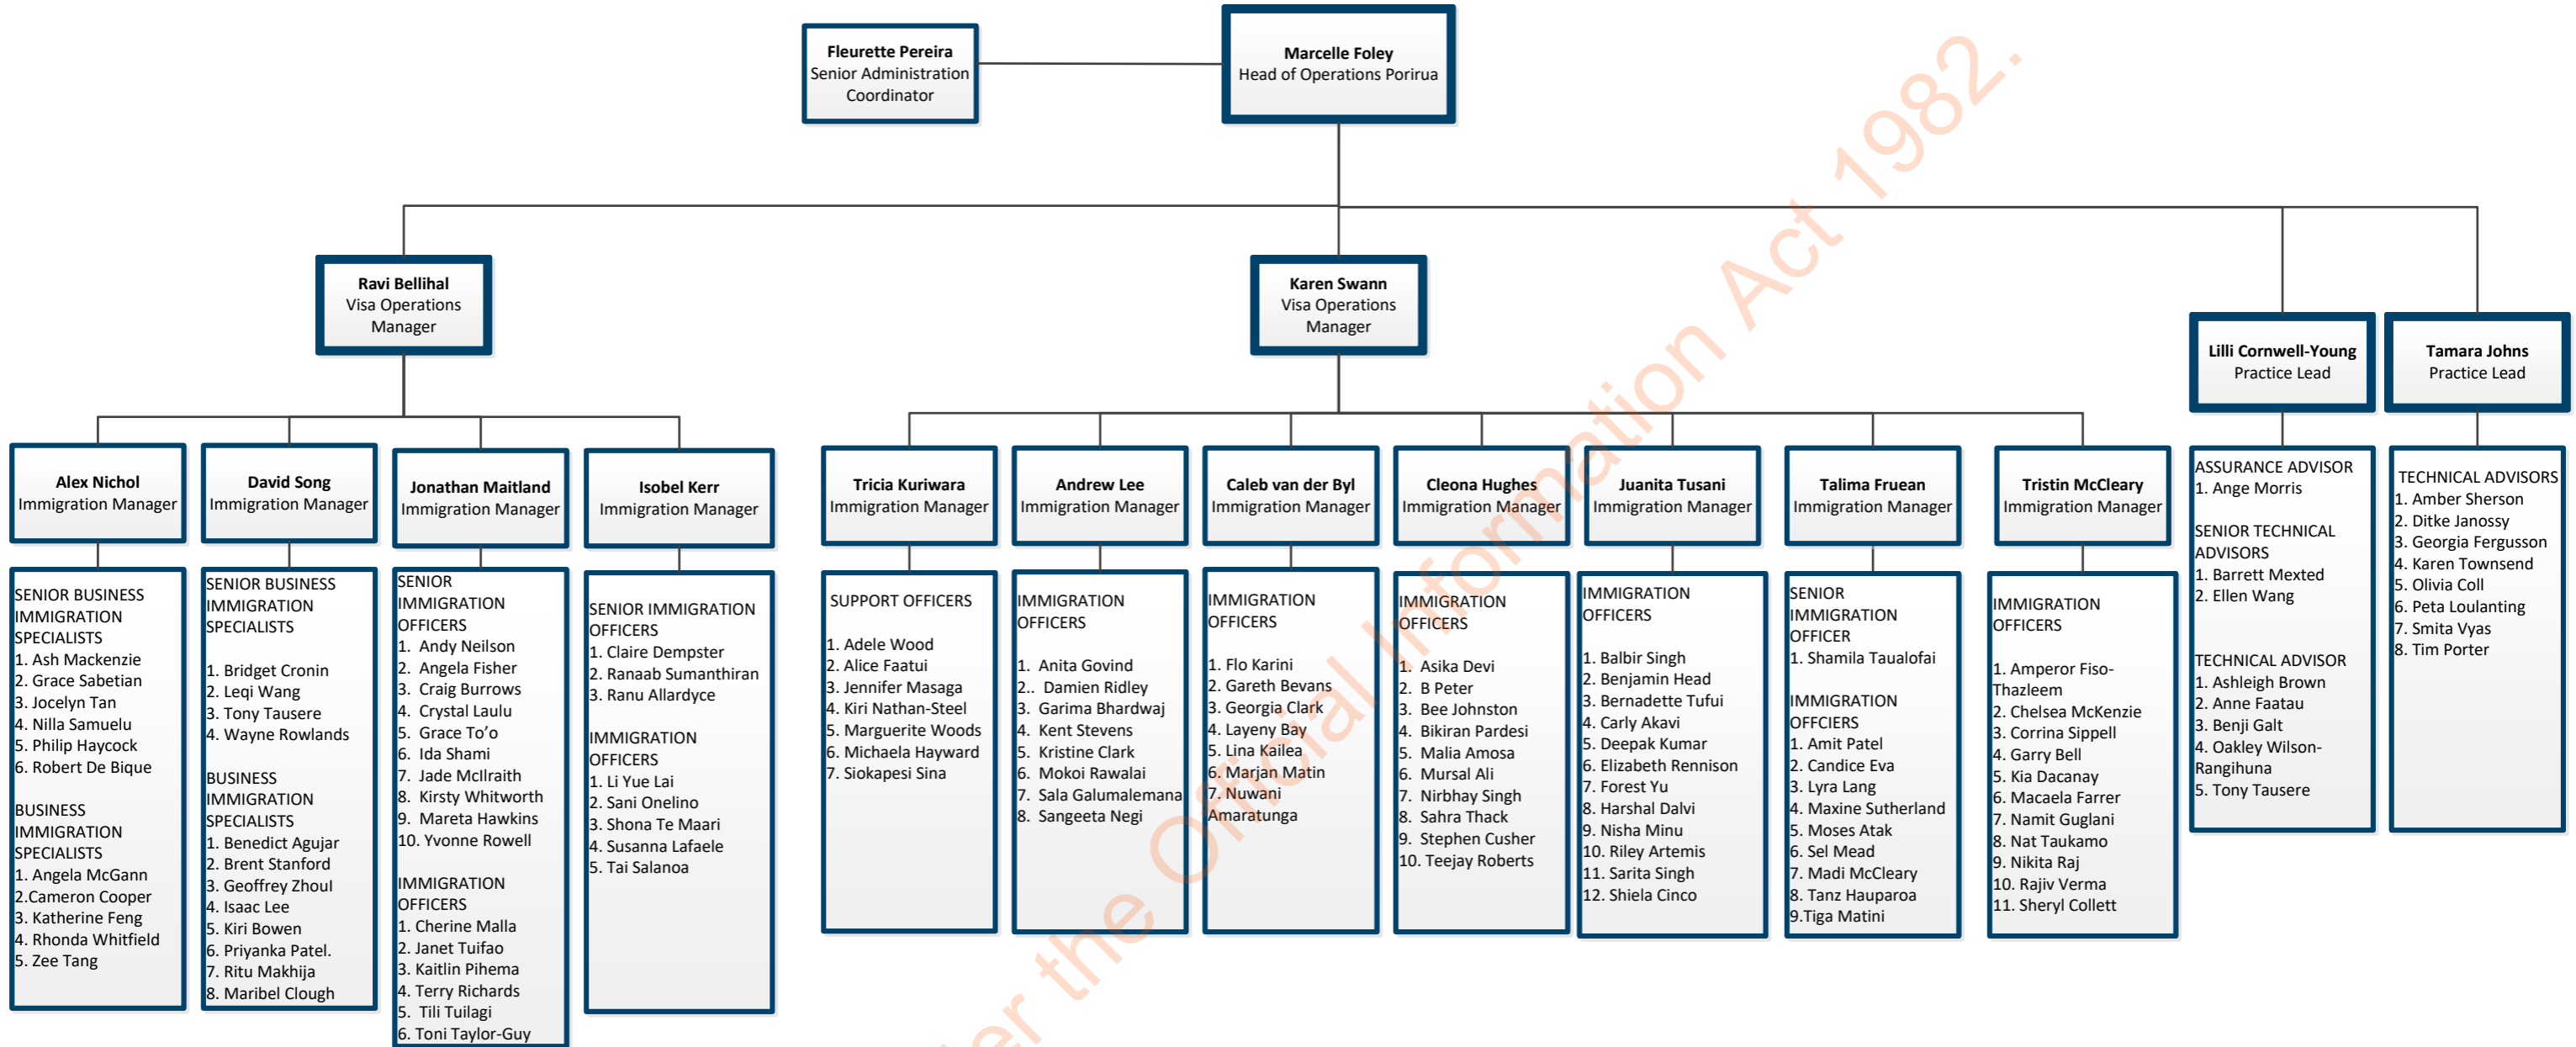

Visa Operations – Palmerston North

Released under the Official Information Act 1982.

Released under the Official Information Act 1982.

INZ Chief Operating Officer branch
Visa Operations – Manukau 2

INZ Chief Operating Officer