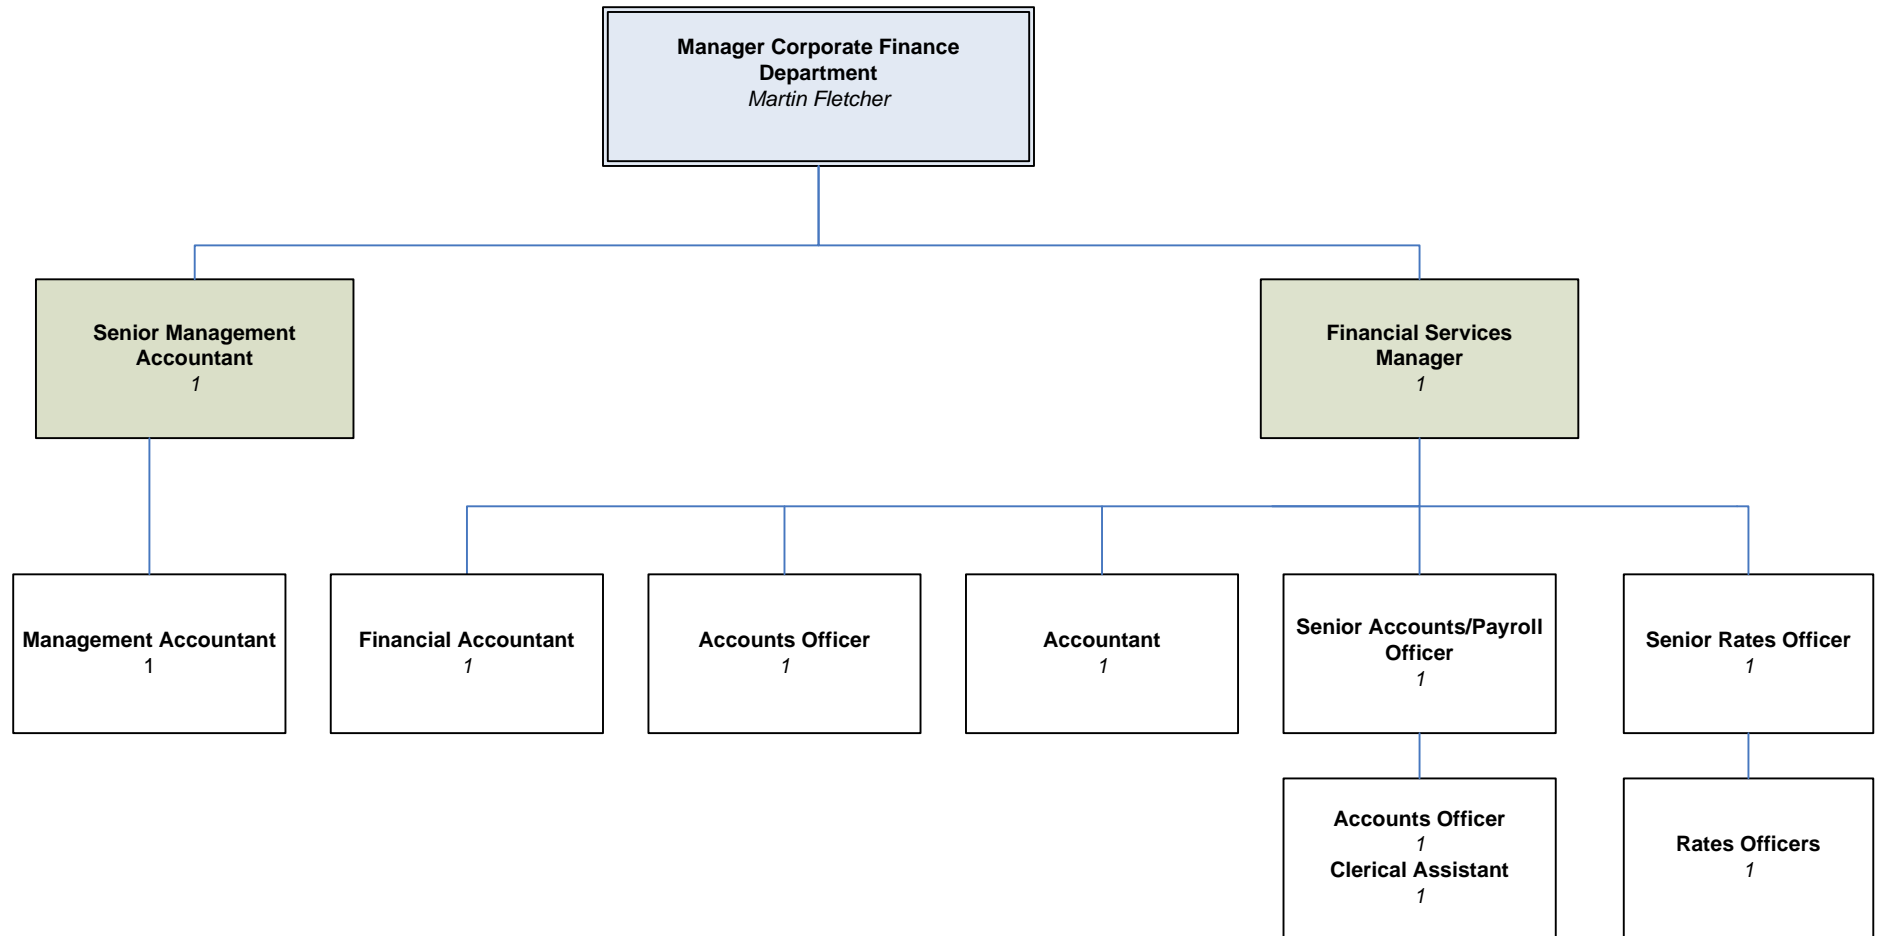

Marlborough District Council Organisation Chart

Legend:

Executive Management

Management Team

SC = Seconded, FT = Fixed Term, PT = Part Time

SC = Seconded, FT = Fixed Term, PT = Part Time

SC = Seconded, FT = Fixed Term, PT = Part Time