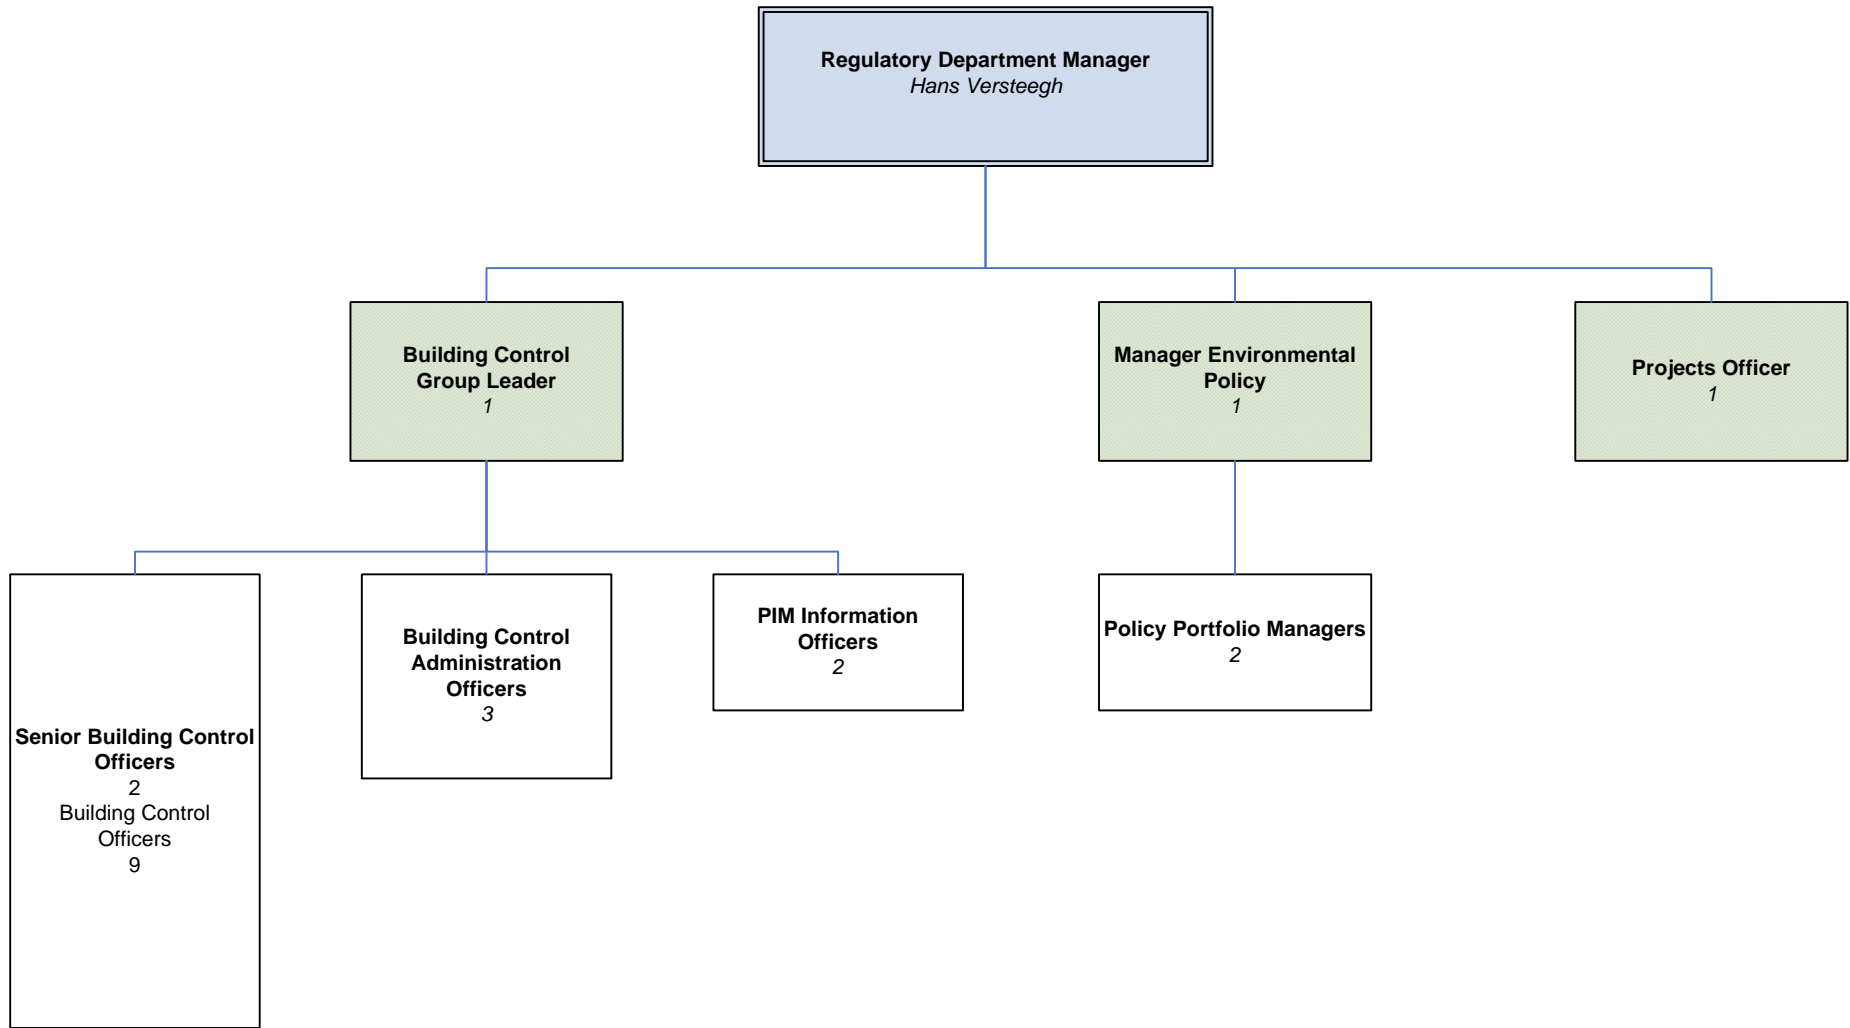

Marlborough District Council Organisation Chart

Legend:

Executive Management

Management Team

SC = Seconded, FT = Fixed Term, PT = Part Time

SC = Seconded, FT = Fixed Term, PT = Part Time

SC = Seconded, FT = Fixed Term, PT = Part Time