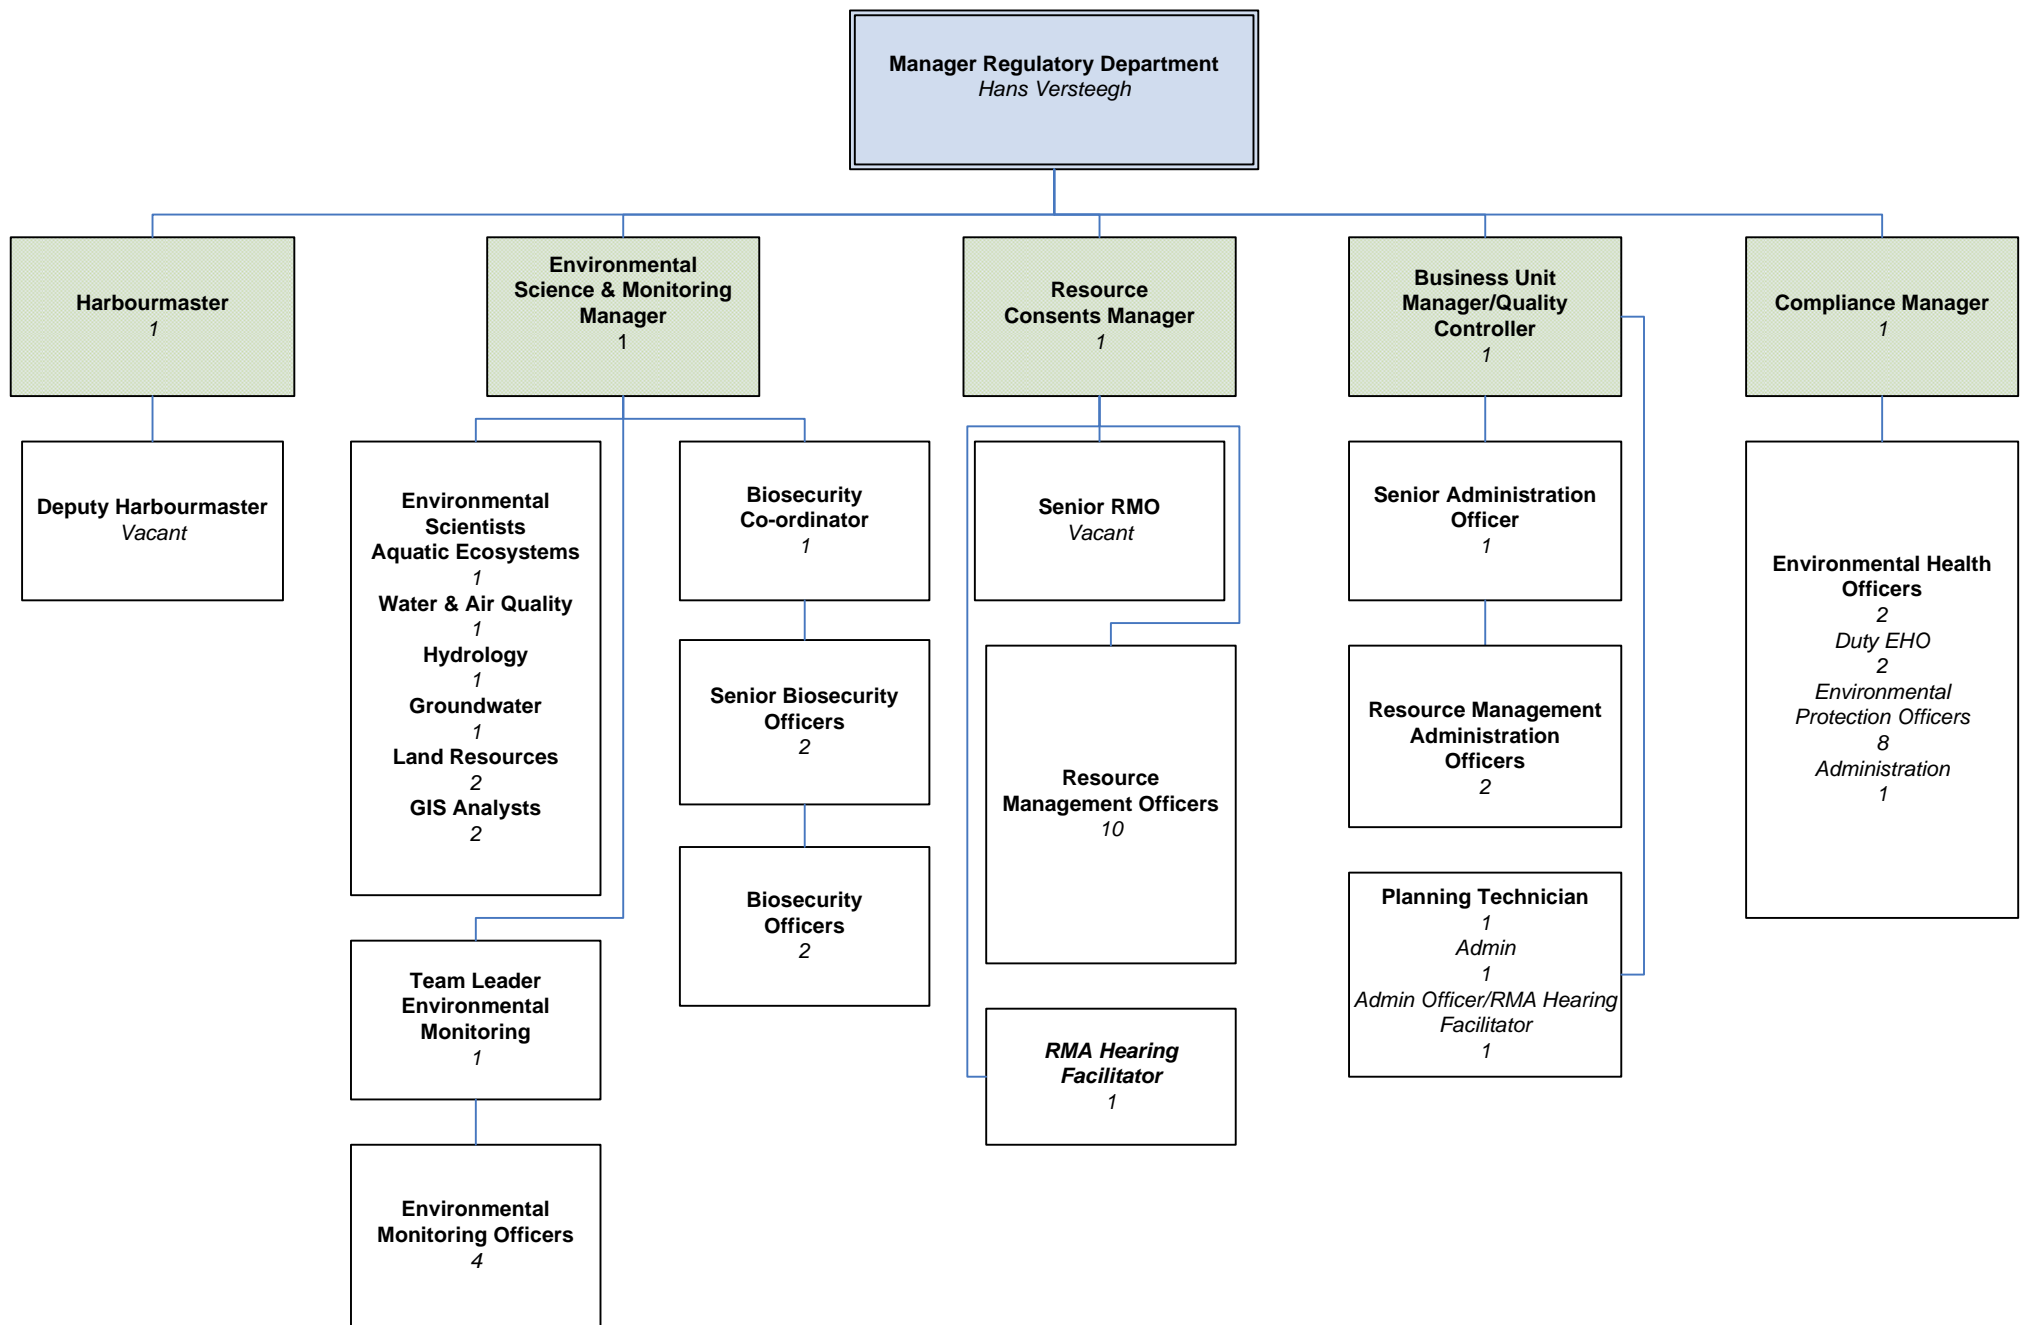

Marlborough District Council Organisation Chart

Legend:

Executive Management

Management Team

SC = Seconded, FT = Fixed Term, PT = Part Time

SC = Seconded, FT = Fixed Term, PT = Part Time

SC = Seconded, FT = Fixed Term, PT = Part Time