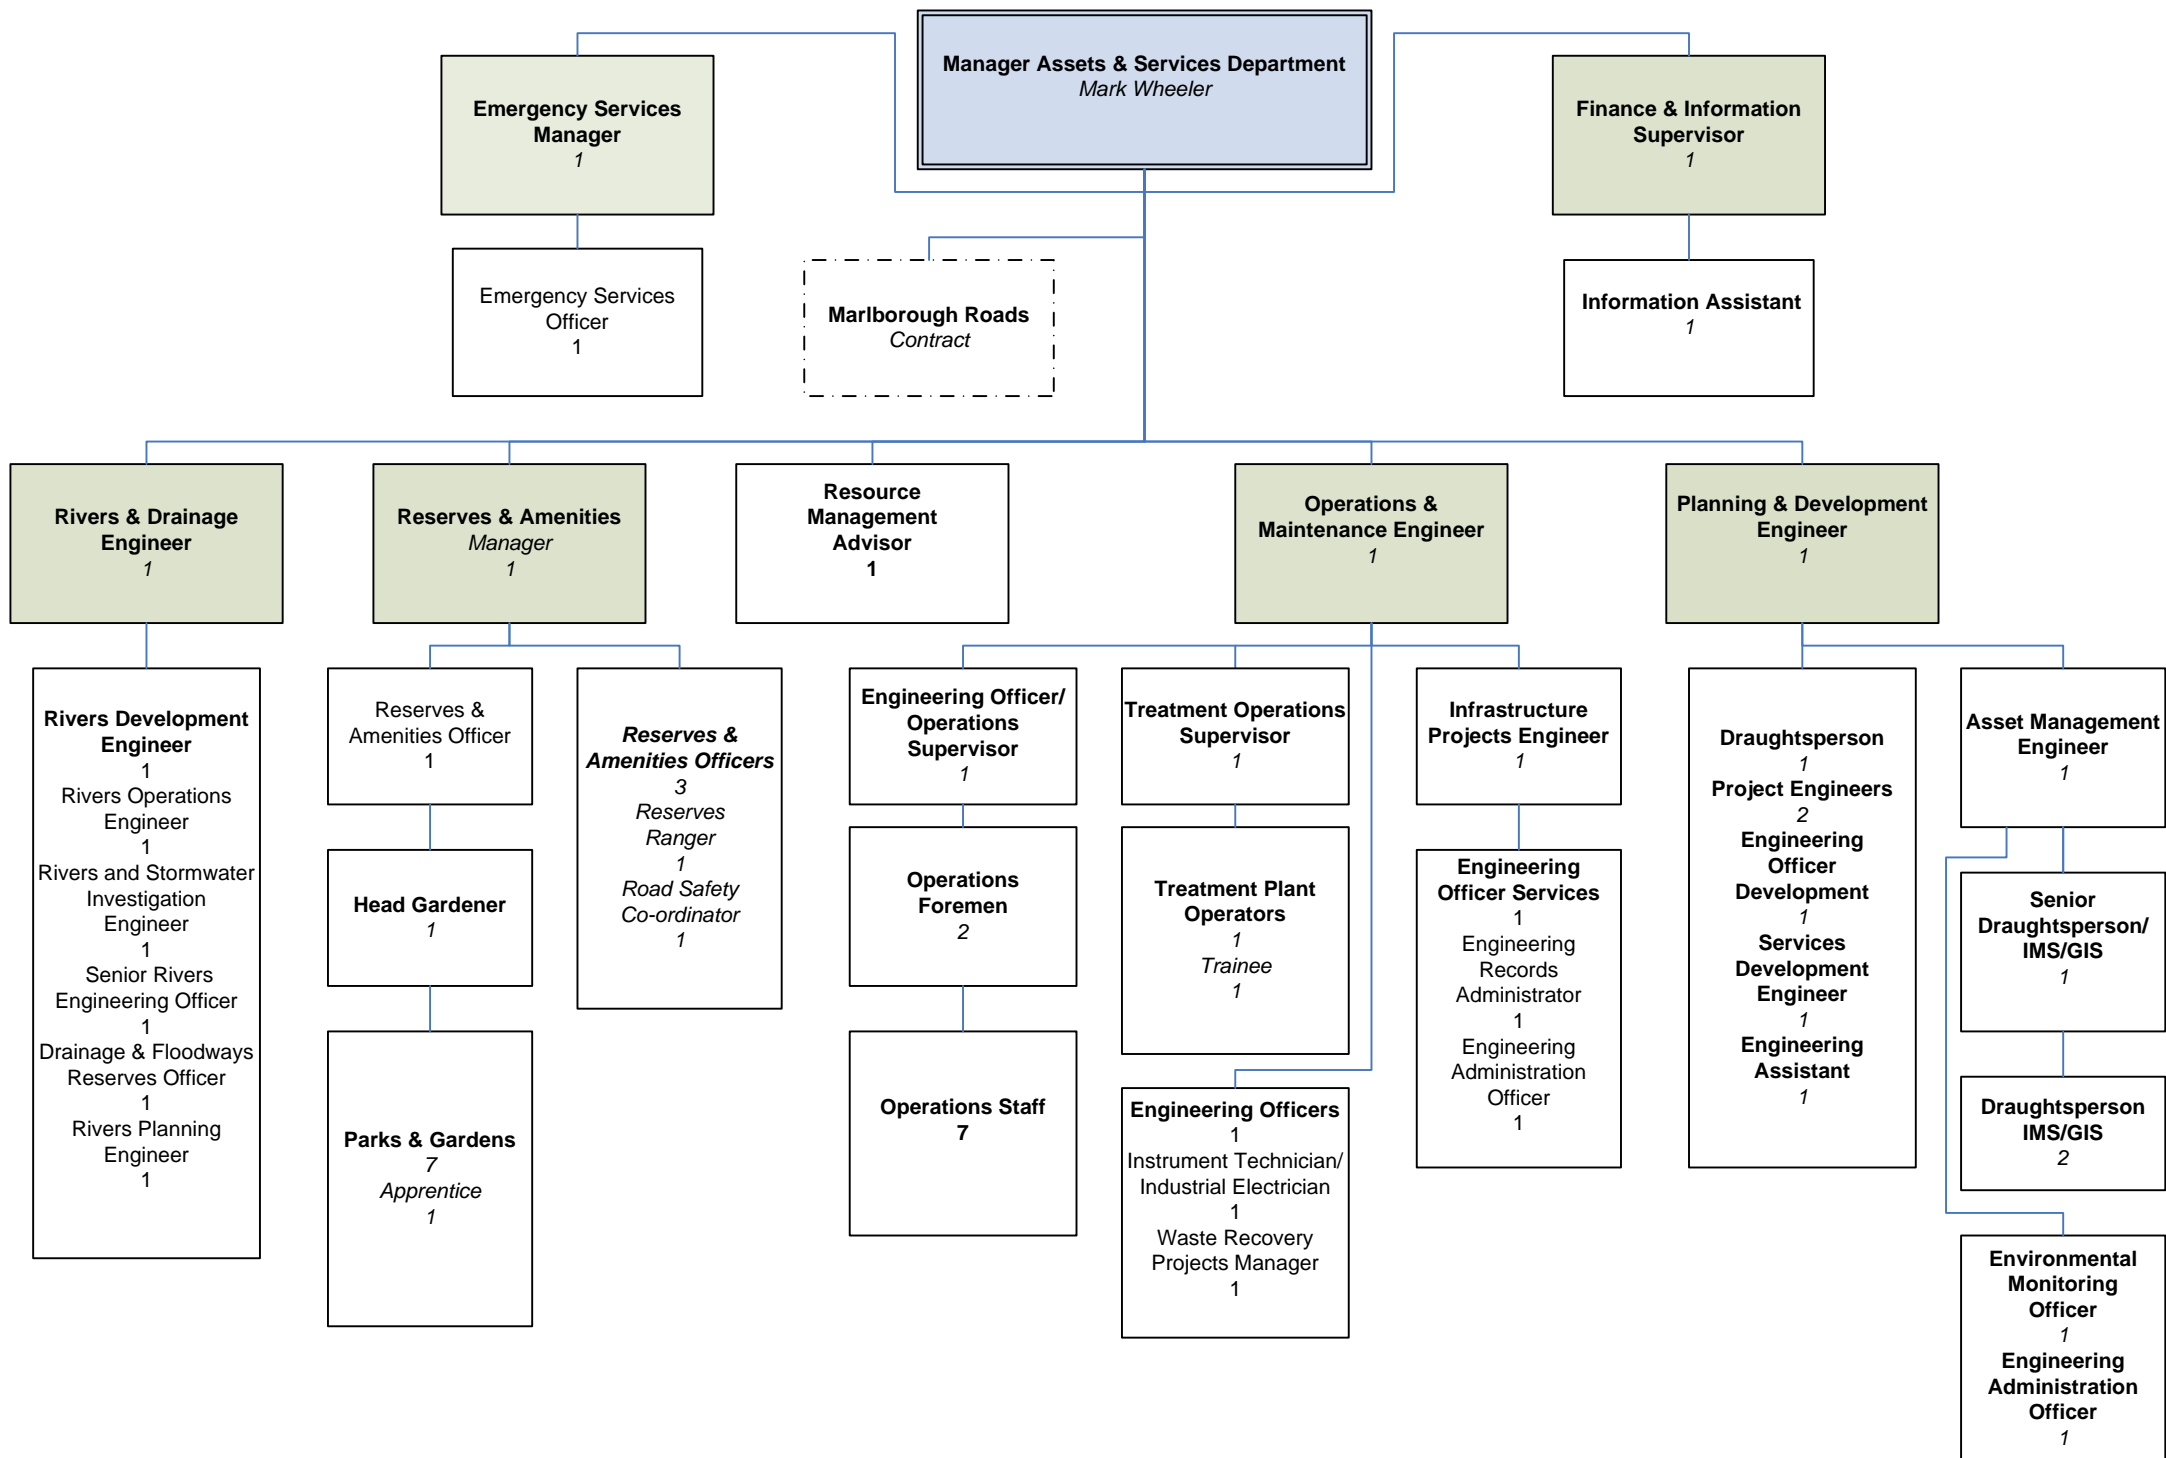

Marlborough District Council Organisation Chart

Legend:

Executive Management

Management Team

SC = Seconded, FT = Fixed Term, PT = Part Time

SC = Seconded, FT = Fixed Term, PT = Part Time

SC = Seconded, FT = Fixed Term, PT = Part Time