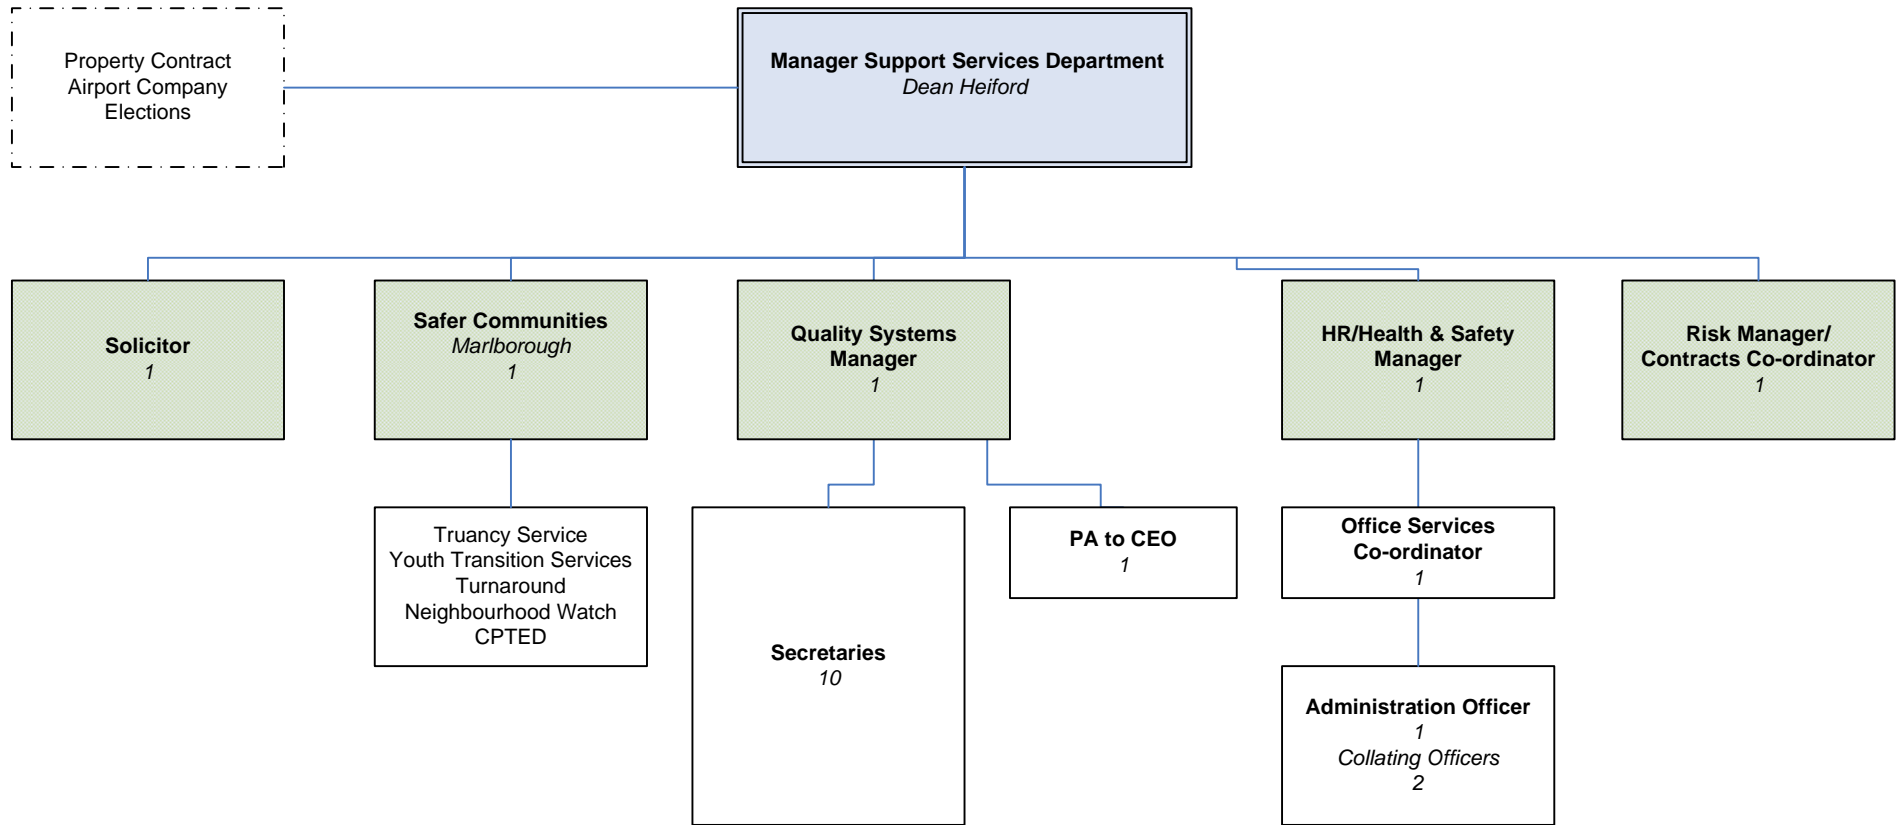

Marlborough District Council Organisation Chart

Legend:

Executive Management

Management Team

SC = Seconded, FT = Fixed Term, PT = Part Time

SC = Seconded, FT = Fixed Term, PT = Part Time

SC = Seconded, FT = Fixed Term, PT = Part Time