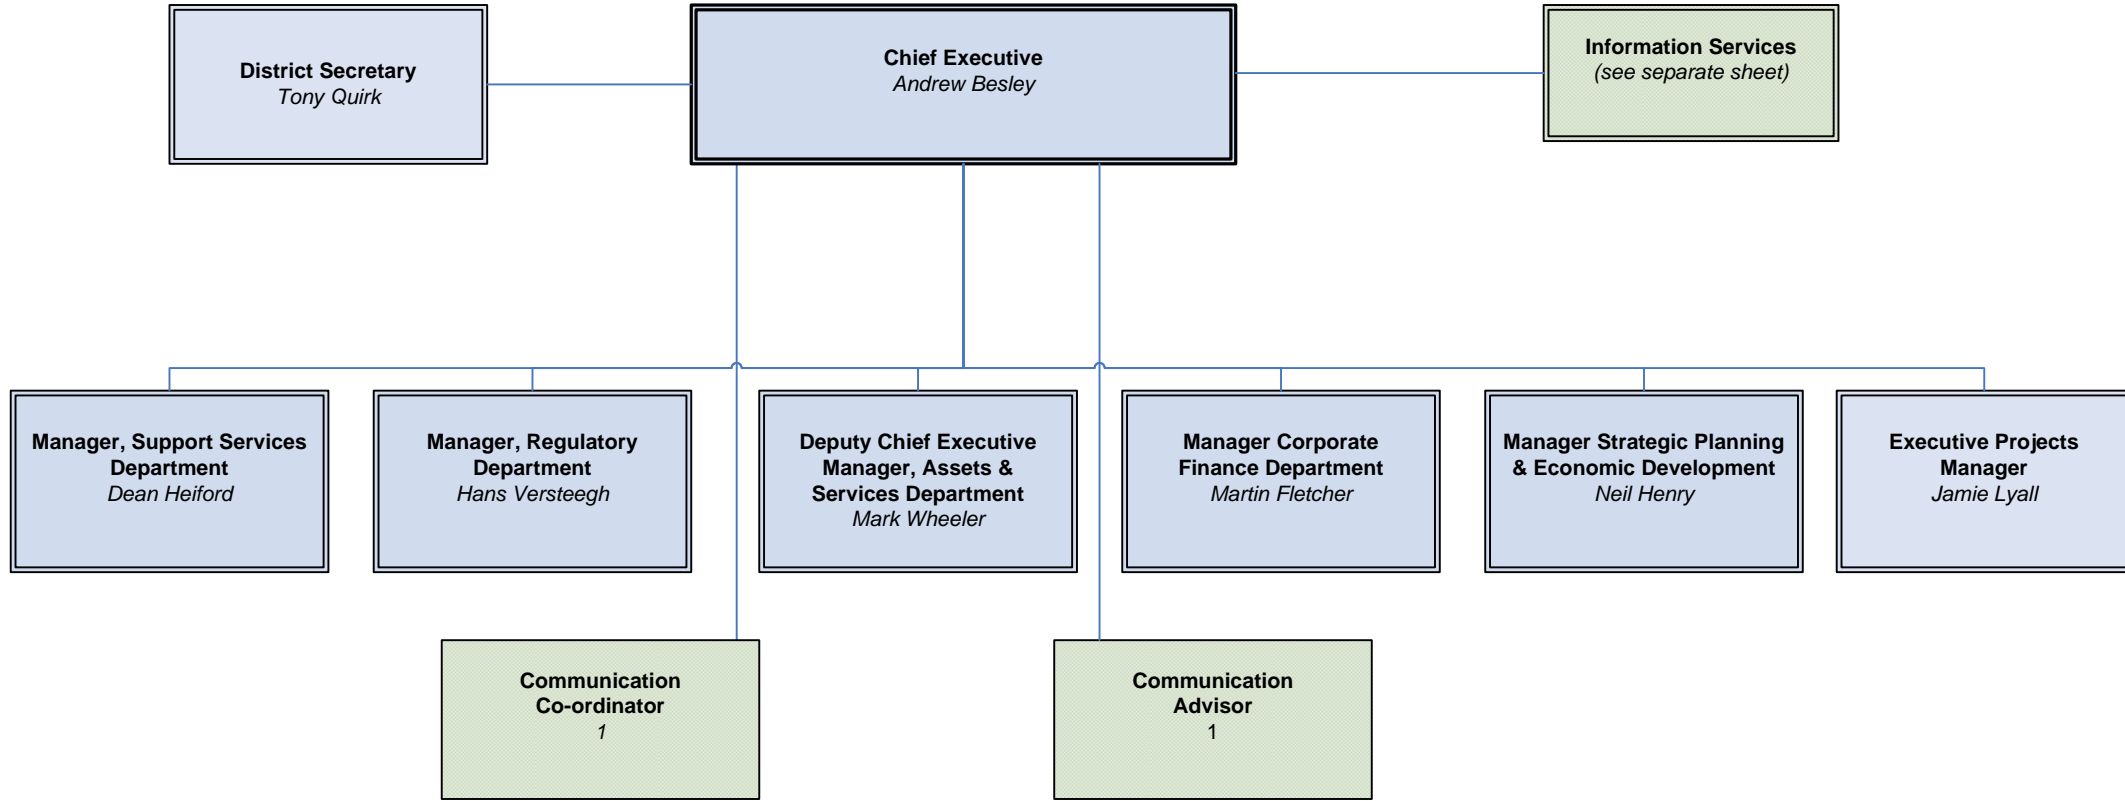

Marlborough District Council Organisation Chart

Legend:

Executive Management

Management Team

SC = Seconded, FT = Fixed Term, PT = Part Time

SC = Seconded, FT = Fixed Term, PT = Part Time

SC = Seconded, FT = Fixed Term, PT = Part Time