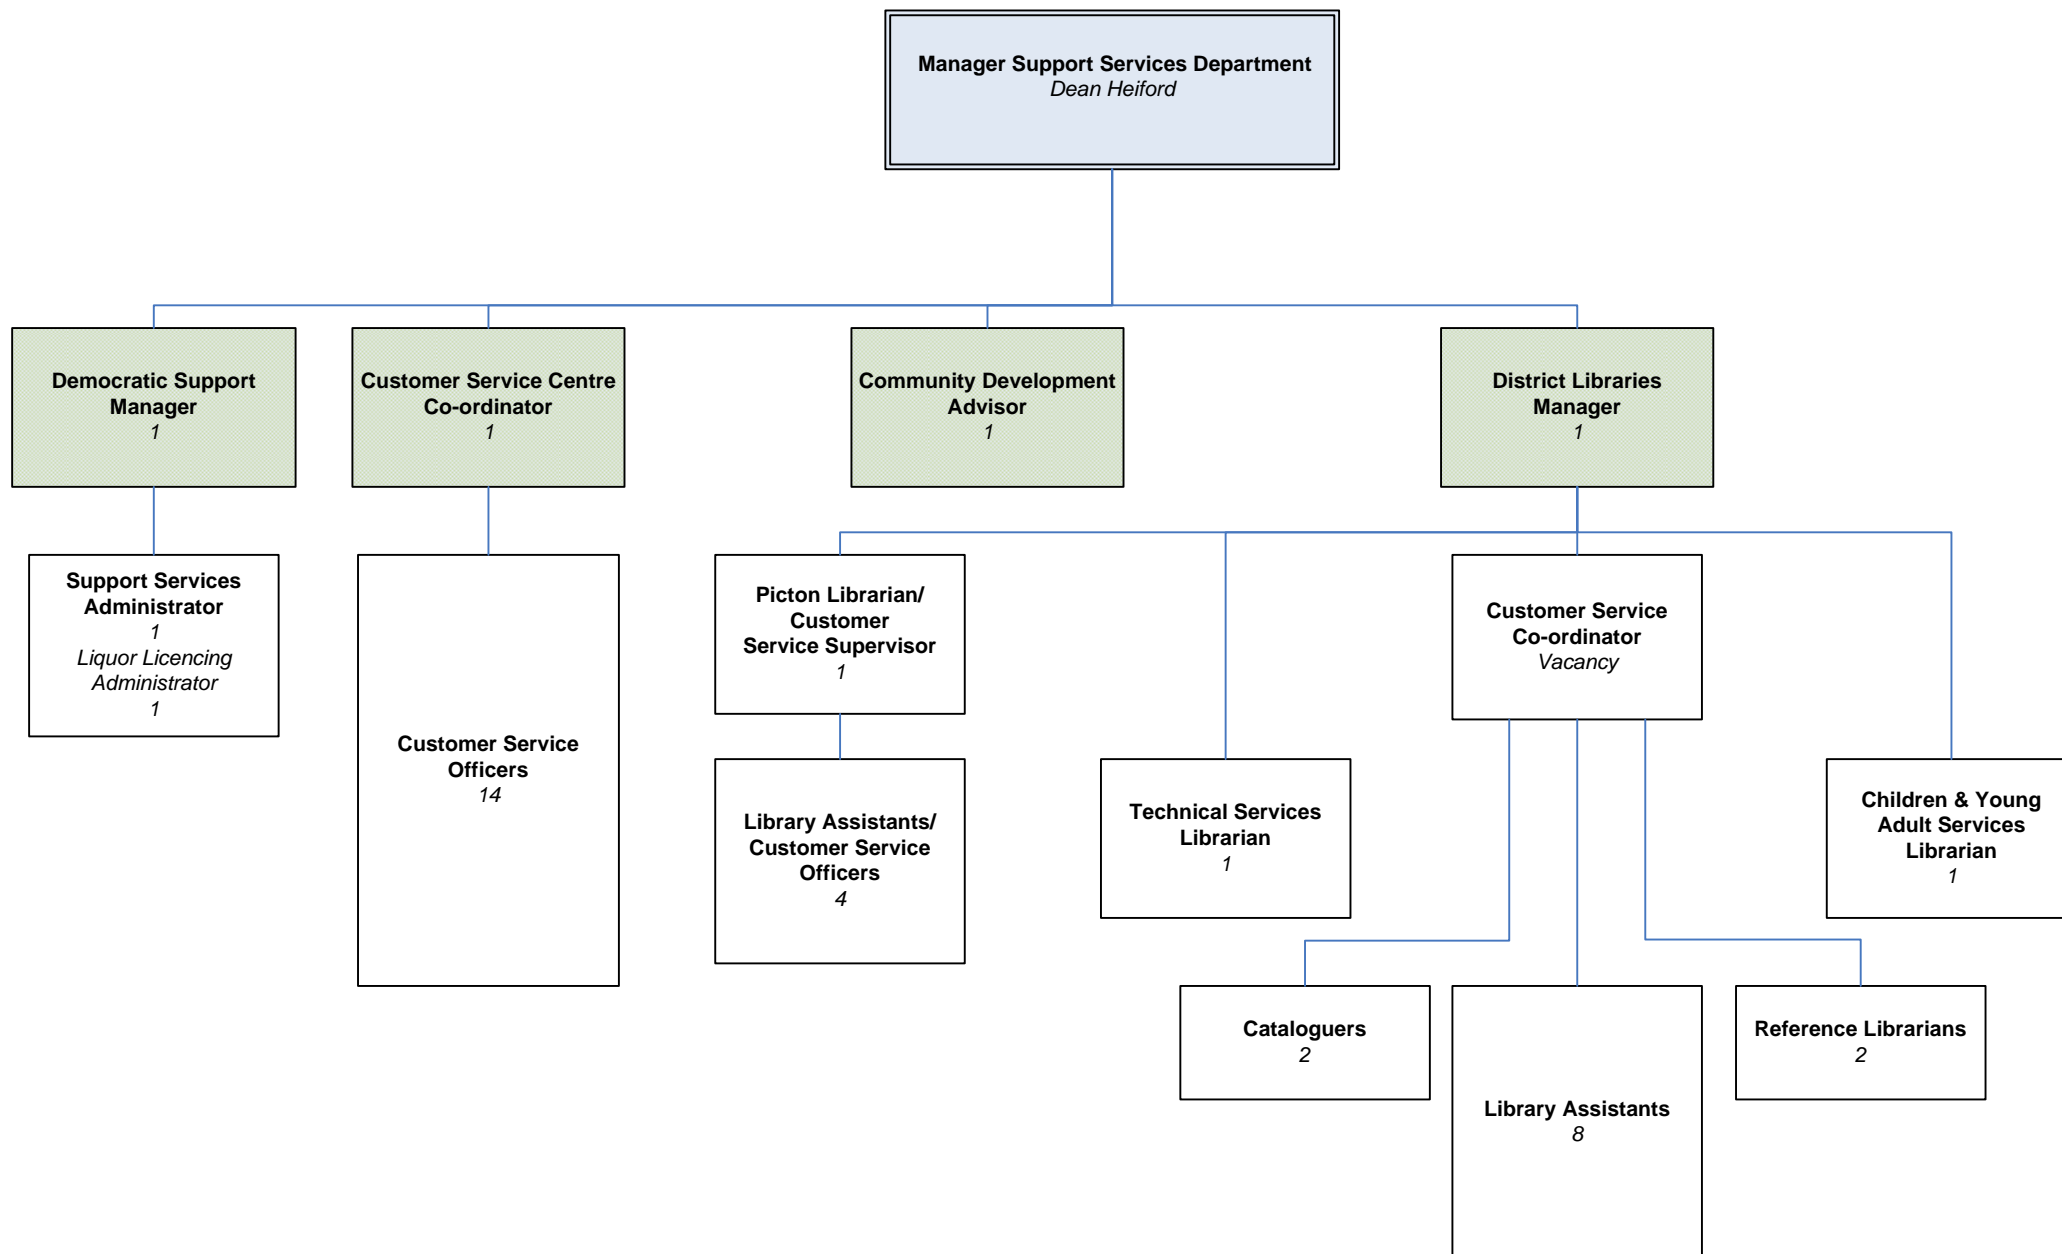

Marlborough District Council Organisation Chart

Legend:

Executive Management

Management Team

SC = Seconded, FT = Fixed Term, PT = Part Time

SC = Seconded, FT = Fixed Term, PT = Part Time

SC = Seconded, FT = Fixed Term, PT = Part Time