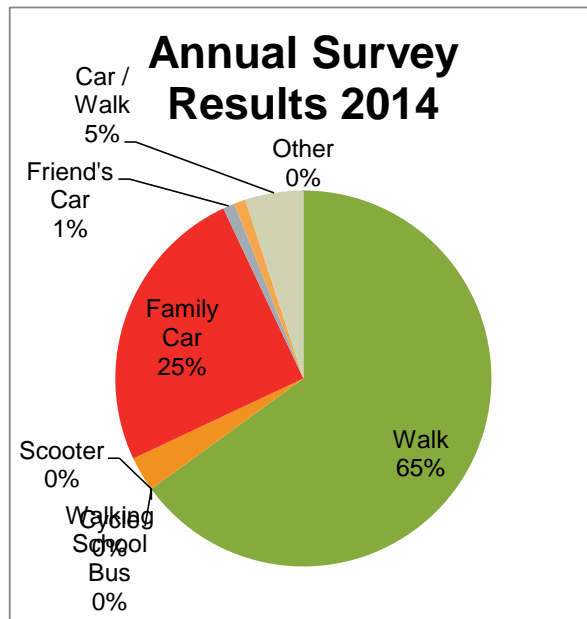

## Avondale Intermediate School Comparison of School Travel Results 2013 - 2014

Comparison of School Travel Results												
Year	Survey Type	AM/PM	Walk	Walking School Bus	Cycle	Scooter	Bus	Family Car	Friend's Car	Car/Walk	Other	Mode Shift
2006	Baseline	AM	62%	0%	2%	0%	4%	29%	3%	0%	0%	NA
2007	Annual	AM	0%	0%	0%	0%	0%	0%	0%	0%	0%	0%
2010	Annual	AM/PM	64%	0%	1%	0%	6%	21%	2%	5%	1%	0%
2011	Annual	AM/PM	70%	0%	1%	0%	3%	17%	1%	8%	0%	0%
2012	Annual	AM	63%	0%	0%	0%	1%	28%	1%	5%	1%	1%
2013	Annual	AM	59%	1%	1%	0%	3%	20%	0%	15%	1%	-2%
2014	Annual	AM	65%	0%	0%	0%	3%	25%	1%	5%	0%	-3%