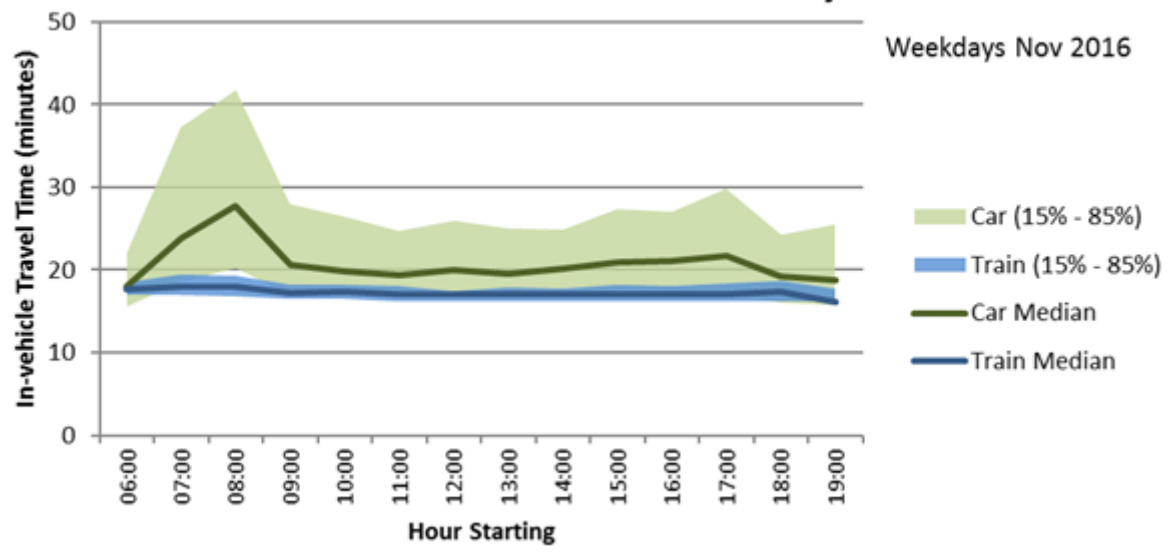

Panmure to CBD travel time by mode

November 2016

Panmure to CBD - Travel Time by Mode

CBD to Panmure - Travel Time by Mode