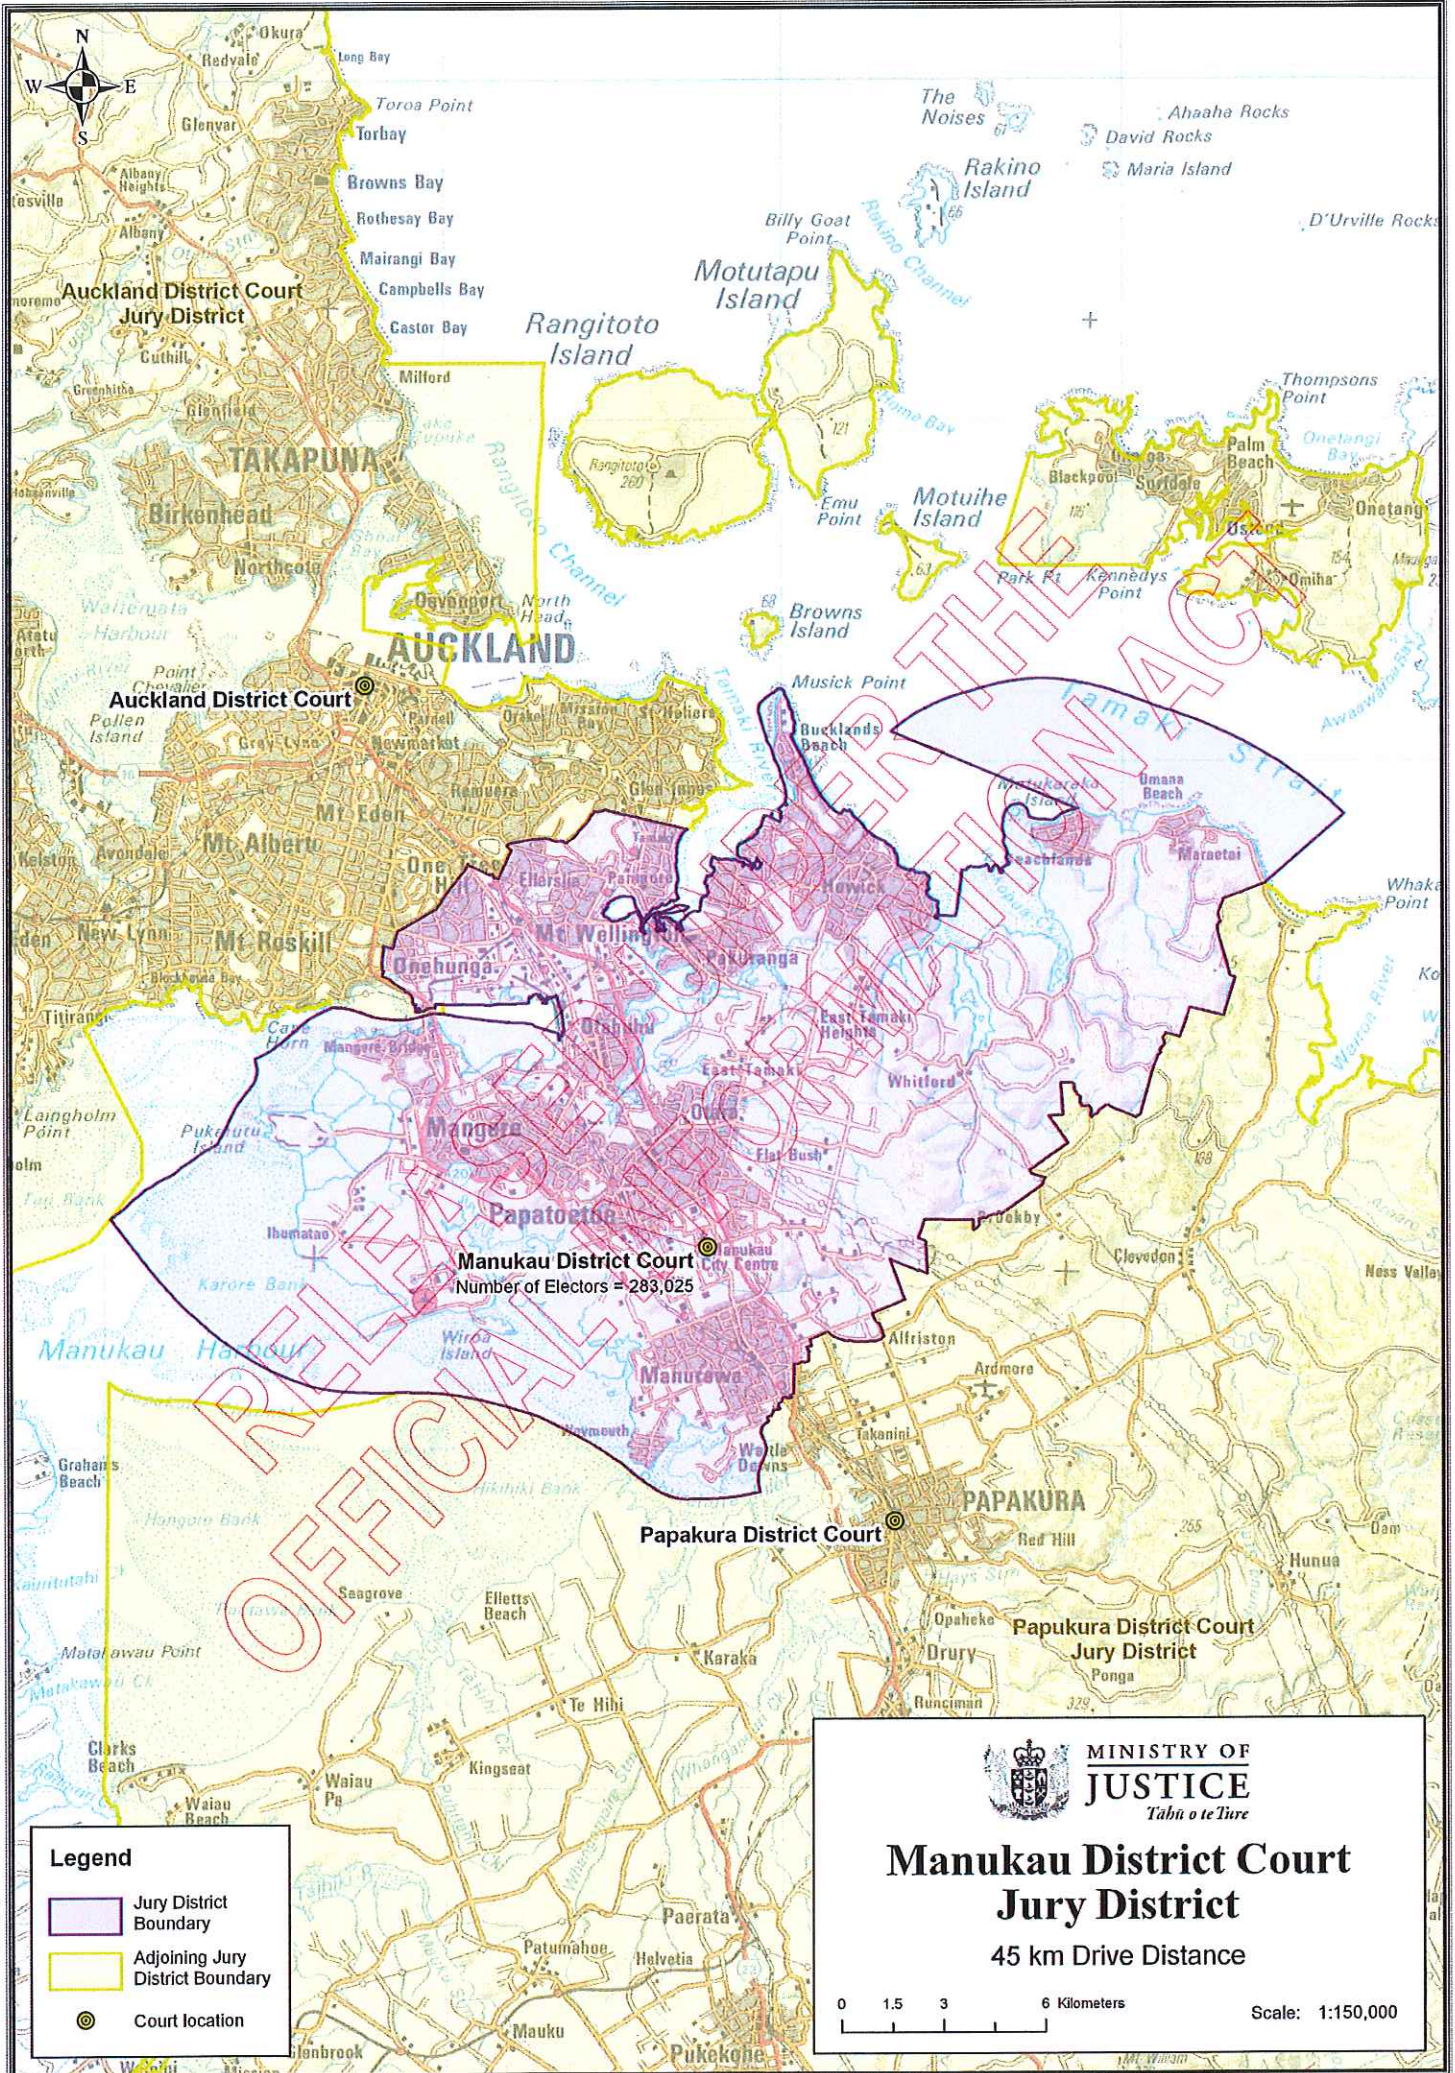

Legend

- Jury District Boundary
- Adjoining Jury District Boundary
- Court location

MINISTRY OF JUSTICE
Tabu o te Ture

Auckland District Court
Jury District
45 km Drive Distance

0 2.5 5 10 Kilometers Scale: 1:250,000

RELEASED
OFFICIAL

Legend

- Jury District Boundary
- Court location

MINISTRY OF JUSTICE
Tabu o te Ture

Invercargill High and District Courts Jury District

45 km Drive Distance

0 3 6 12 Kilometers

Scale: 1:300,000

- Jury District Boundary
- Adjoining Jury District Boundary
- Court location

MINISTRY OF JUSTICE
Tāhiri o te Tūru

**Manukau District Court
Jury District**

45 km Drive Distance

0 1.5 3 6 Kilometers Scale: 1:150,000

Scale: 1:275,000

Legend

-  Jury District Boundary
-  Court location

 **MINISTRY OF JUSTICE**
Tabu o te Ture

Wellington District Court
Jury District
45 km Drive Distance

0 2 4 8 Kilometers
Scale: 1:200,000

Legend