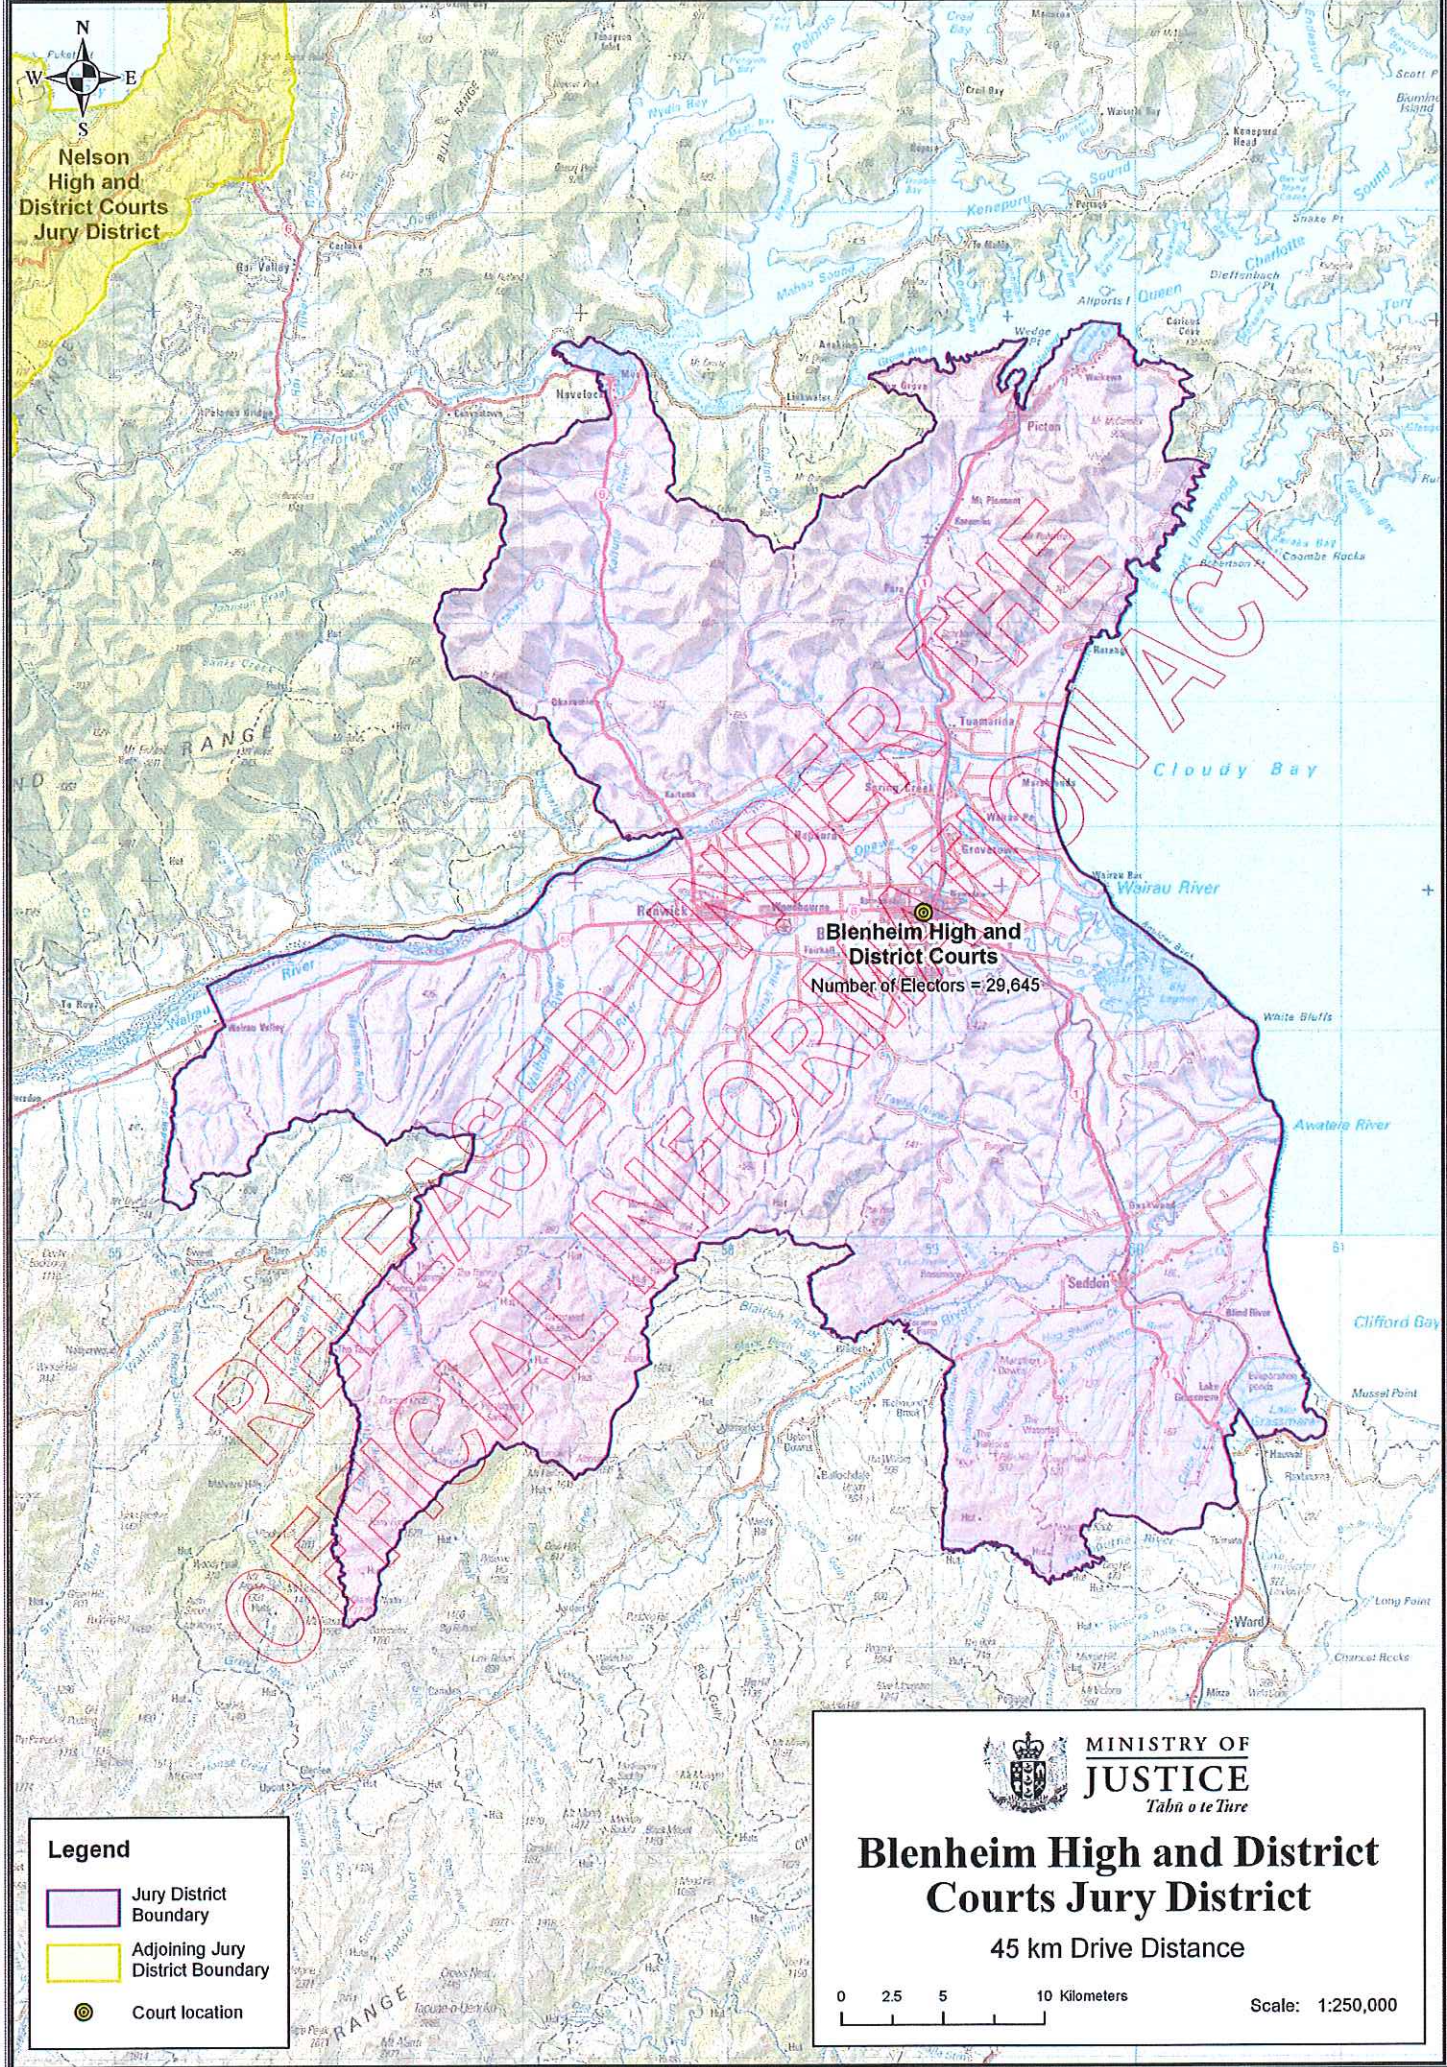

Legend

- Jury District Boundary
- Adjoining Jury District Boundary
- Court location

MINISTRY OF JUSTICE
Tabu o te Ture

Auckland District Court
Jury District
45 km Drive Distance

0 2.5 5 10 Kilometers Scale: 1:250,000

Legend

- Jury District Boundary
- Court location

MINISTRY OF JUSTICE
Tāhū o te Ture

Auckland High Court Jury District

45 km Drive Distance

0 2.5 5 10 Kilometers

Scale: 1:250,000

N
W E
S
Nelson
High and
District Courts
Jury District

- Jury District Boundary
- Adjoining Jury District Boundary
- Court location

MINISTRY OF JUSTICE
Tāhiri o te Tūru

**Manukau District Court
Jury District**

45 km Drive Distance

0 1.5 3 6 Kilometers Scale: 1:150,000

Scale: 1:275,000

Legend

-  Jury District Boundary
-  Court location

 **MINISTRY OF JUSTICE**
Tabu o te Ture

Wellington District Court
Jury District
45 km Drive Distance

0 2 4 8 Kilometers
Scale: 1:200,000

Legend