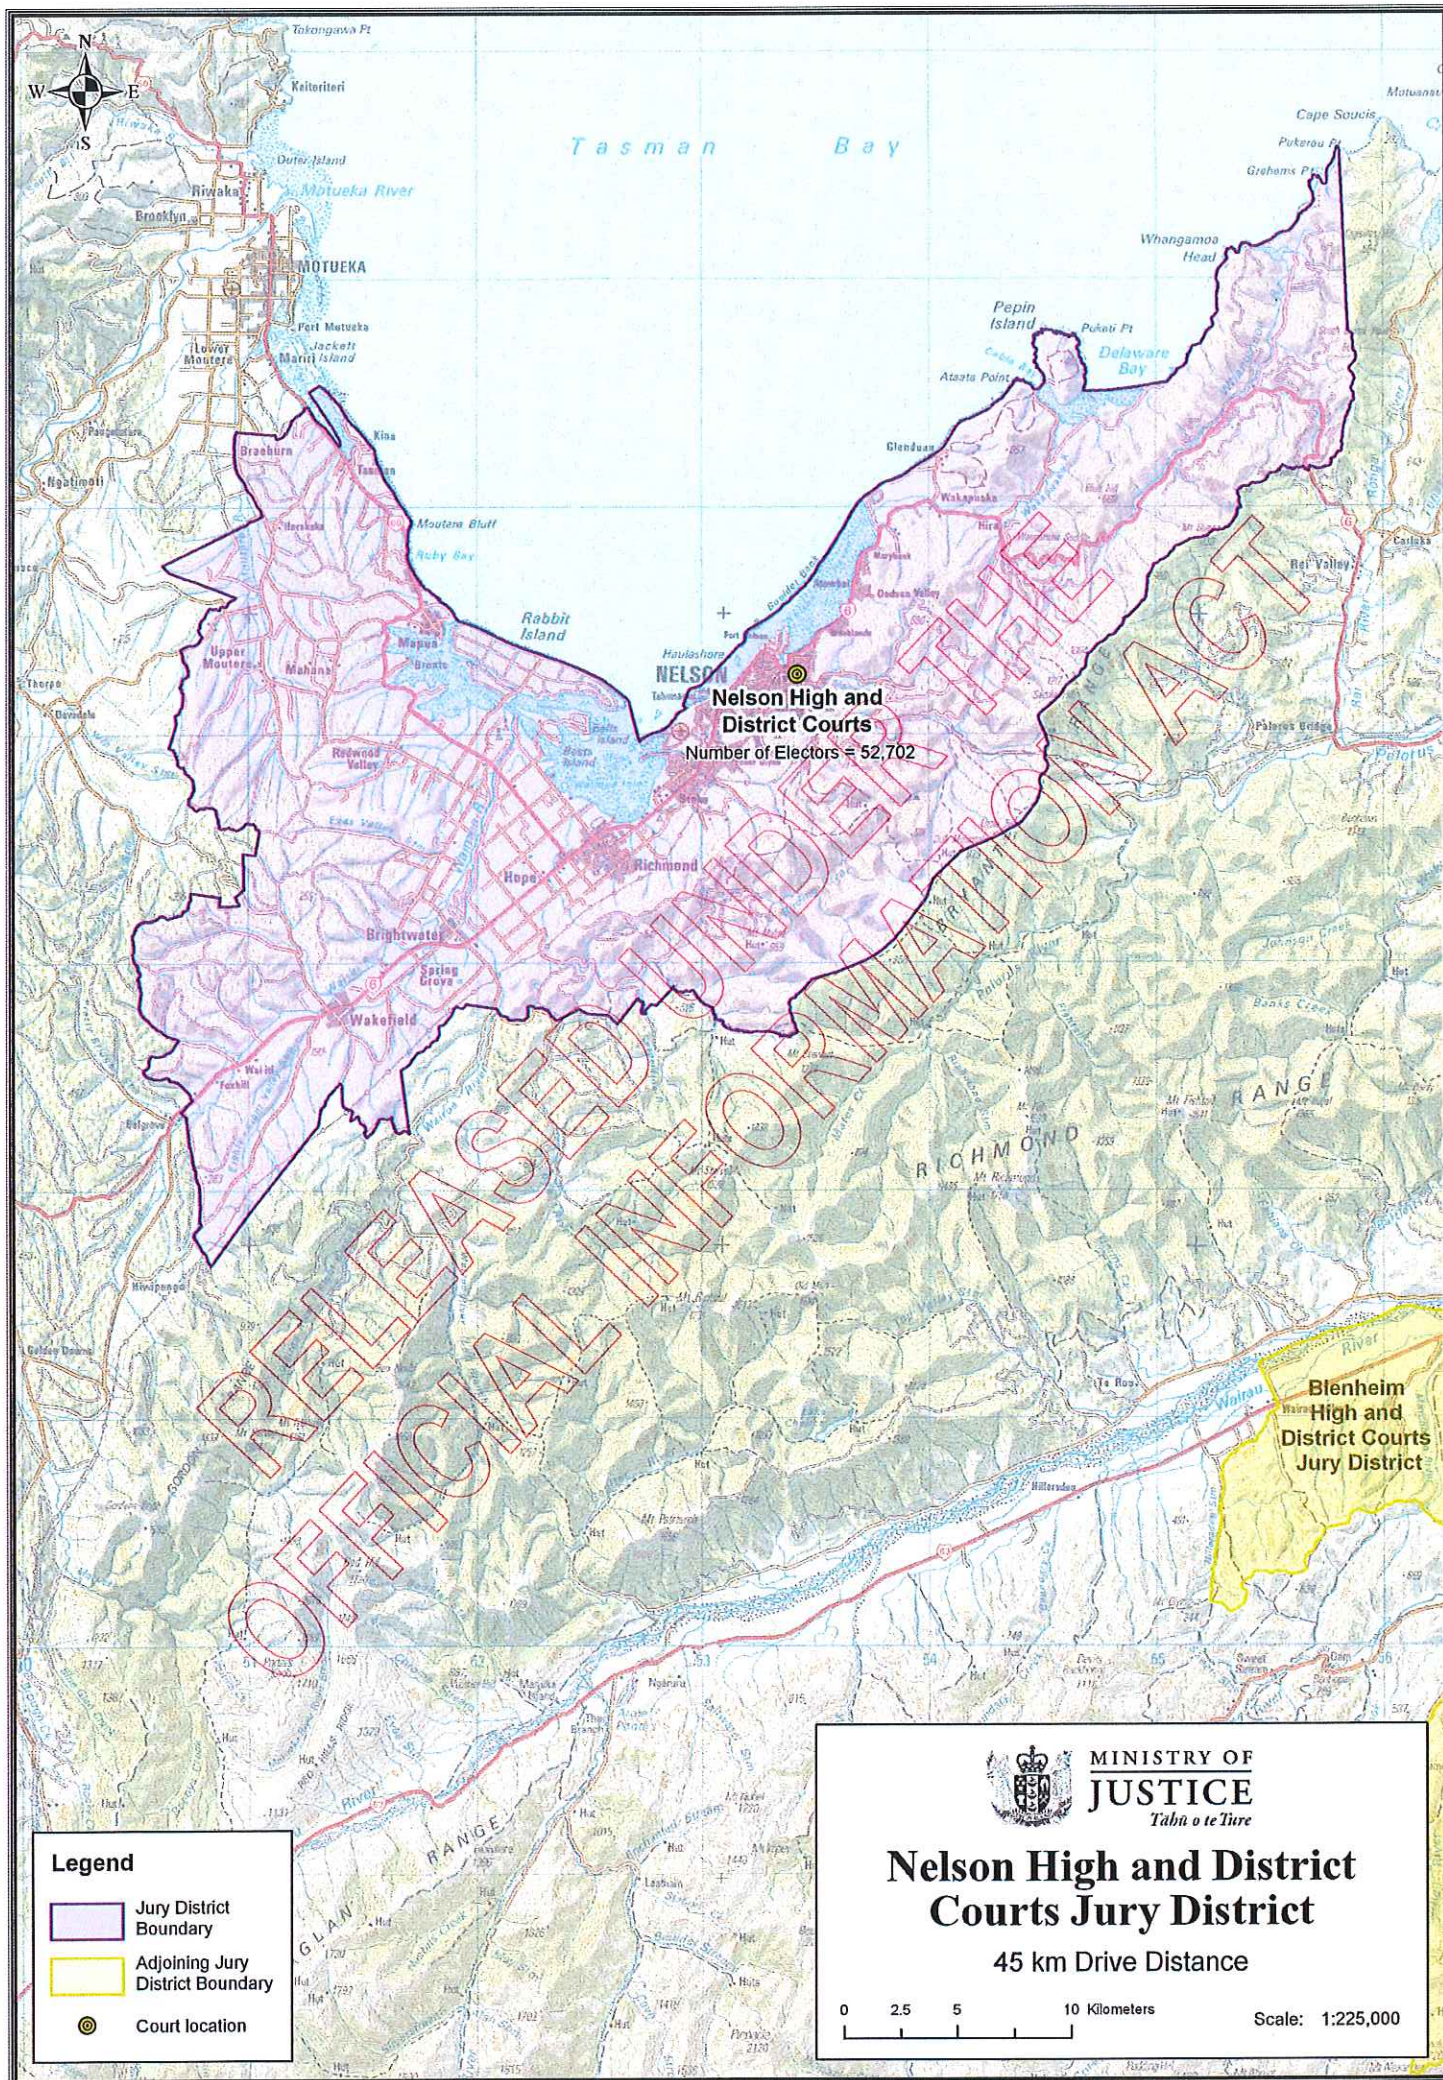

- Jury District Boundary
- Adjoining Jury District Boundary
- Court location

MINISTRY OF JUSTICE
Tāhiri o te Tūru

**Manukau District Court
Jury District**

45 km Drive Distance

0 1.5 3 6 Kilometers Scale: 1:150,000

Legend

- Jury District Boundary
- Court location

MINISTRY OF JUSTICE
Tāhū o te Tūru

Napier High and District Courts Jury District

45 km Drive Distance

0 2 4 8 Kilometers

Scale: 1:200,000

Legend

Scale: 1:275,000

Legend

-  Jury District Boundary
-  Court location

 **MINISTRY OF JUSTICE**
Tabu o te Ture

Wellington District Court
Jury District
45 km Drive Distance

0 2 4 8 Kilometers
Scale: 1:200,000

Legend