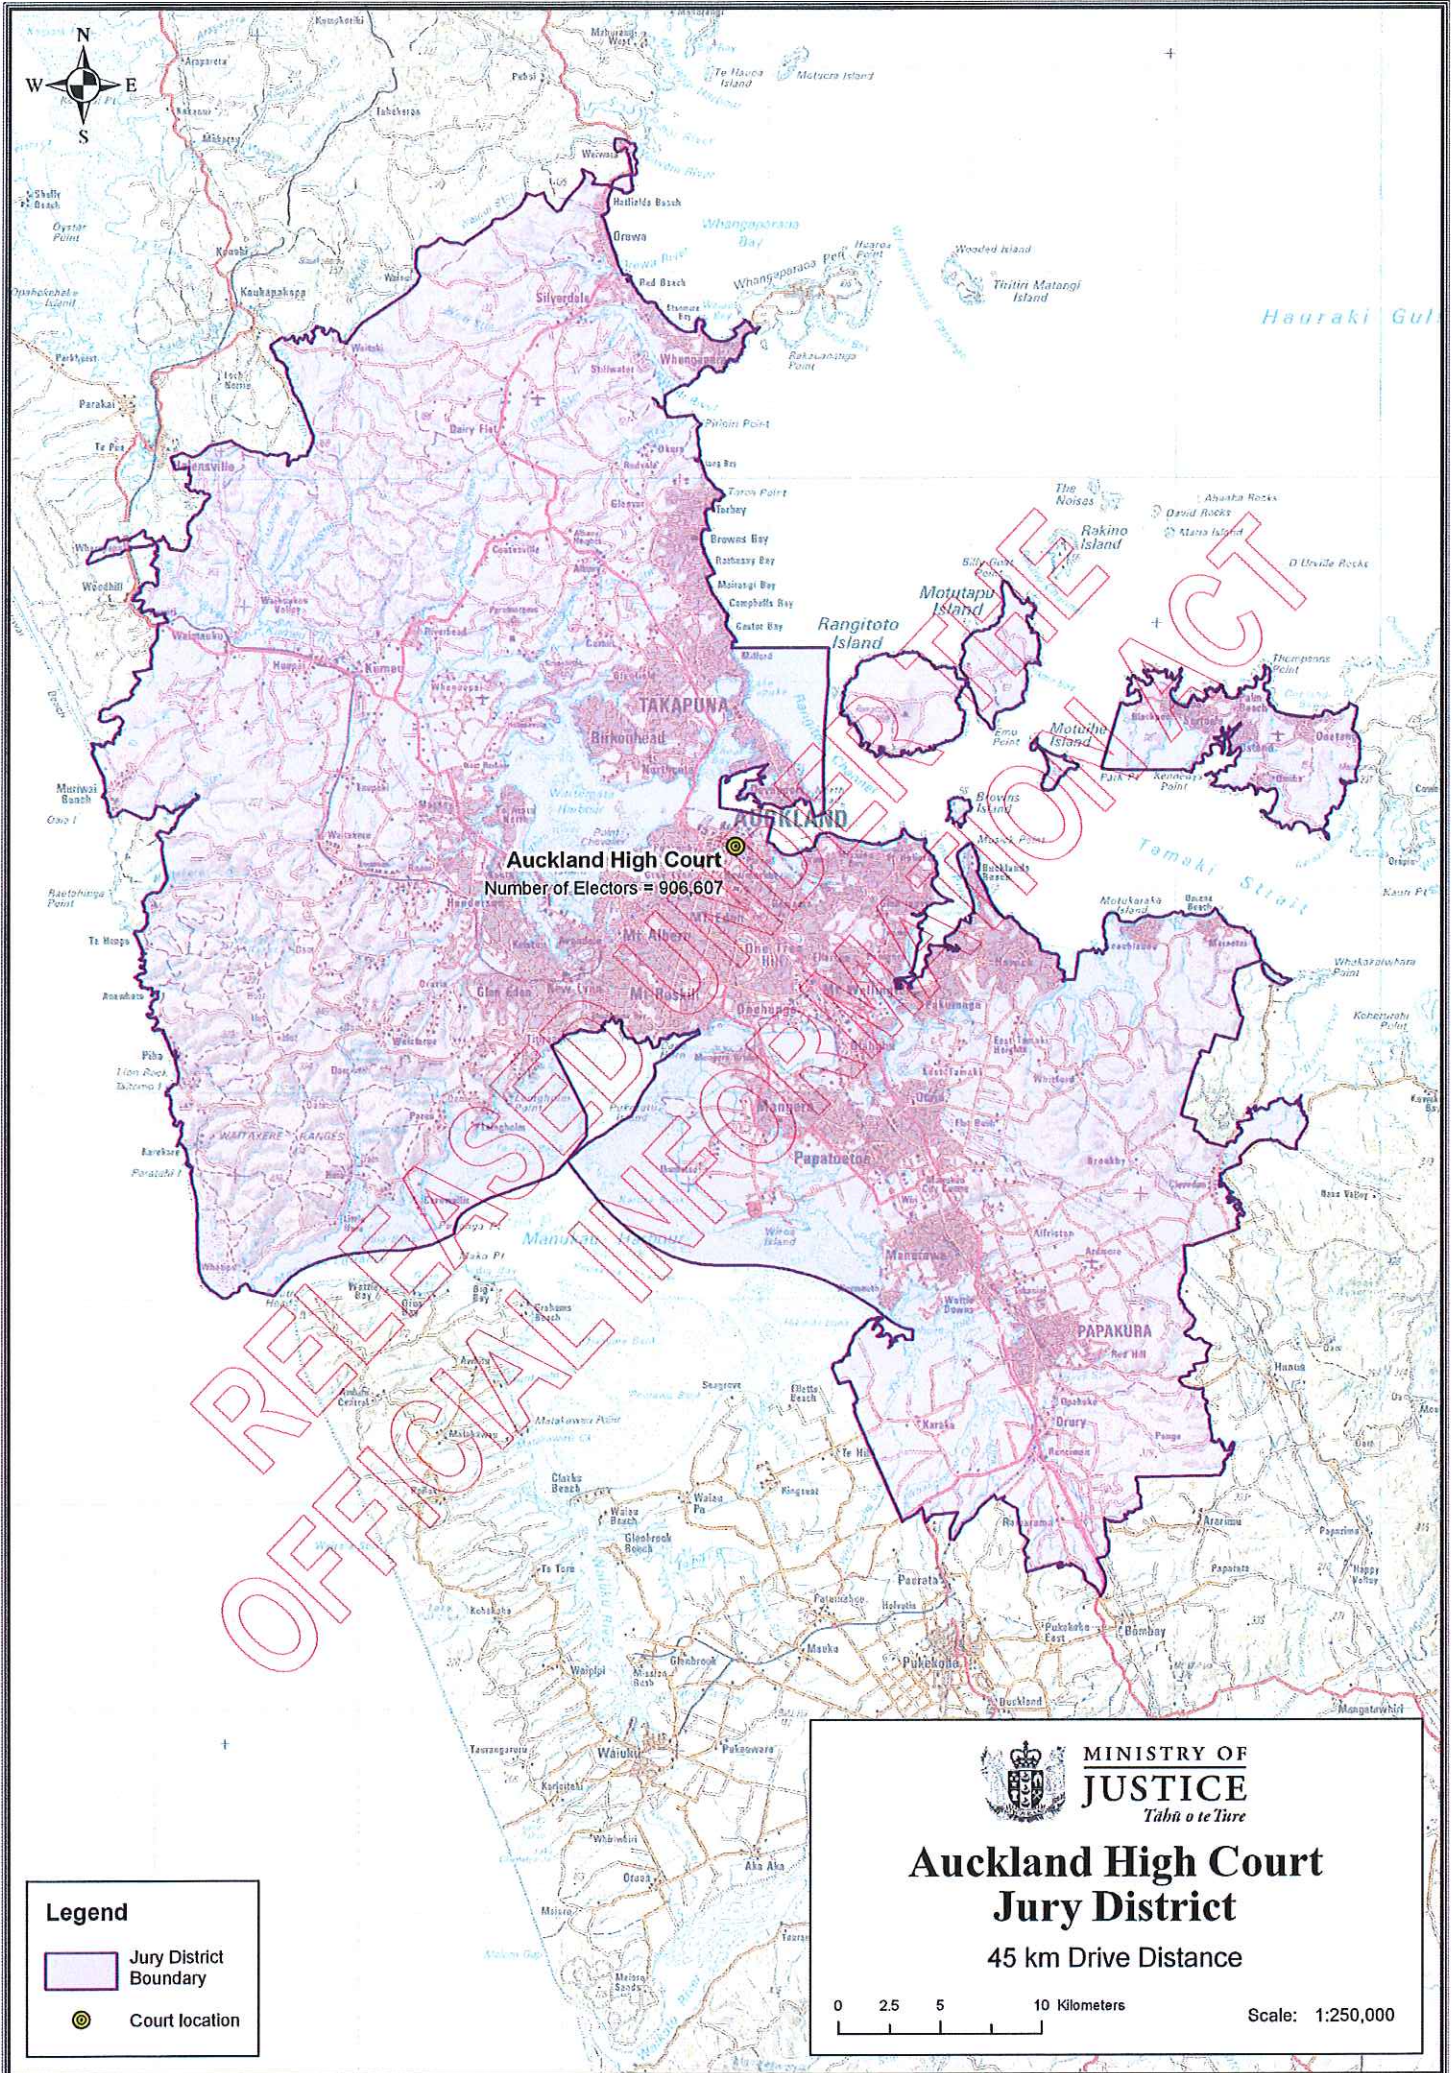

Legend

- Jury District Boundary
- Adjoining Jury District Boundary
- Court location

MINISTRY OF JUSTICE
Tabu o te Ture

Auckland District Court
Jury District
45 km Drive Distance

0 2.5 5 10 Kilometers Scale: 1:250,000

- Jury District Boundary
- Adjoining Jury District Boundary
- Court location

MINISTRY OF JUSTICE
Tāhiri o te Tūru

**Manukau District Court
Jury District**

45 km Drive Distance

0 1.5 3 6 Kilometers Scale: 1:150,000

Scale: 1:275,000

Legend

-  Jury District Boundary
-  Court location

 **MINISTRY OF JUSTICE**
Tabu o te Ture

Wellington District Court
Jury District
45 km Drive Distance

0 2 4 8 Kilometers
Scale: 1:200,000

Legend

-  Jury District Boundary
-  Court location

MINISTRY OF JUSTICE
Tāhū o te Tūre

Wellington High Court Jury District

45 km Drive Distance

Scale: 1:200,000

Legend

- Jury District Boundary
- Adjoining Jury District Boundary
- Court location