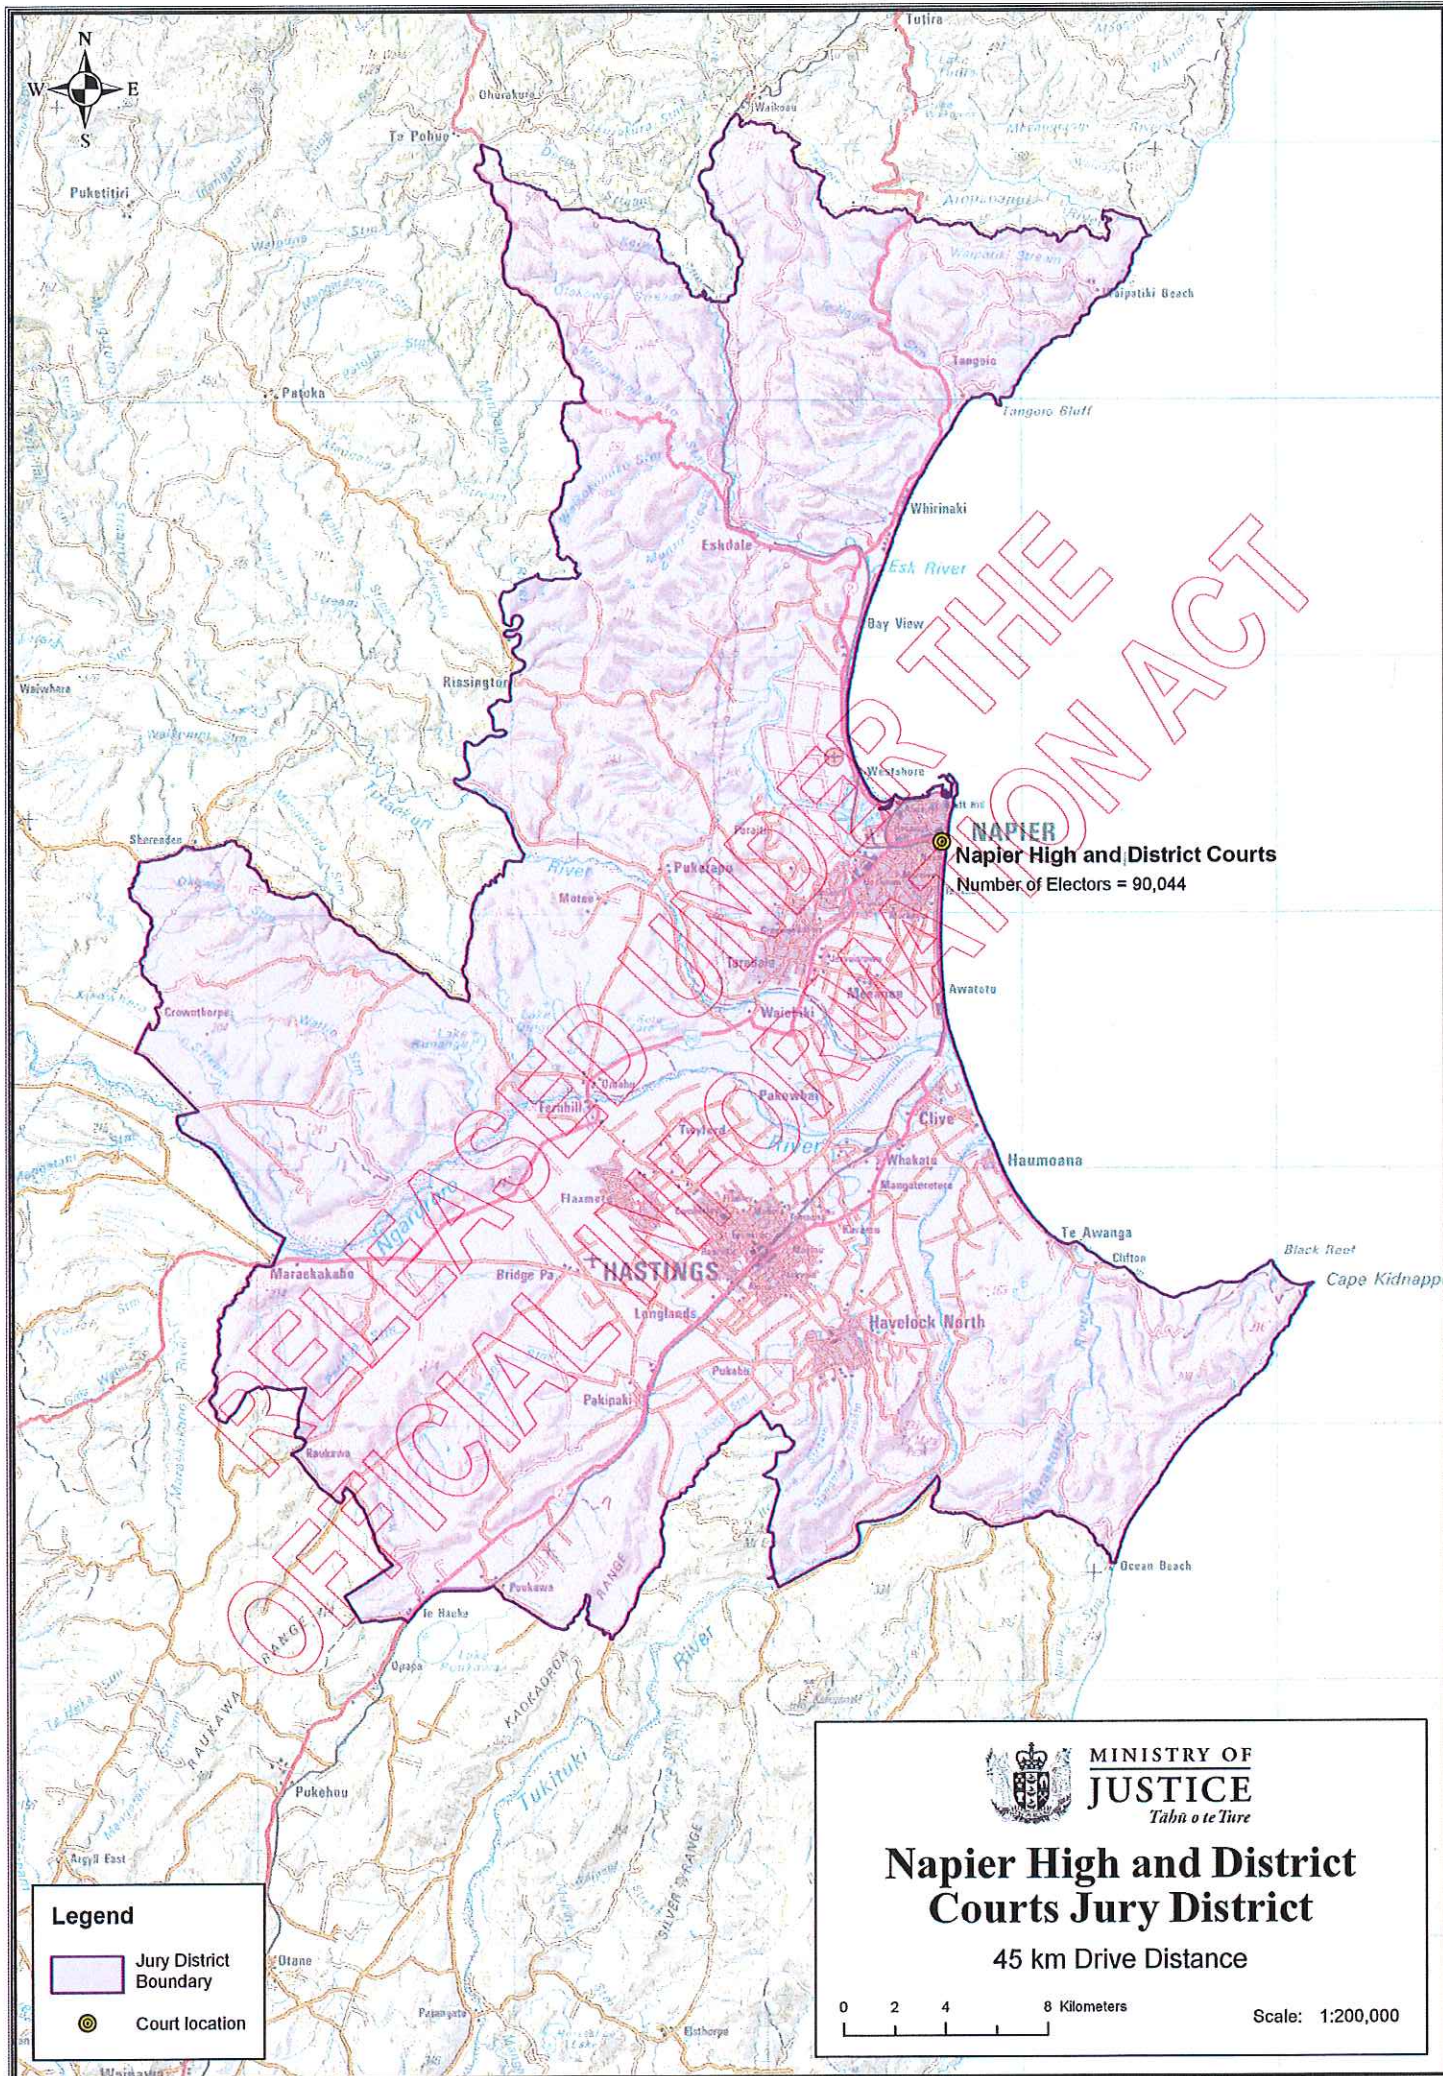

RELEASED
OFFICIAL

Legend

- Jury District Boundary
- Court location

MINISTRY OF JUSTICE
Tabu o te Ture

Invercargill High and District Courts Jury District

45 km Drive Distance

0 3 6 12 Kilometers

Scale: 1:300,000

- Jury District Boundary
- Adjoining Jury District Boundary
- Court location

MINISTRY OF JUSTICE
Tāhiri o te Tūru

**Manukau District Court
Jury District**

45 km Drive Distance

0 1.5 3 6 Kilometers Scale: 1:150,000

Legend

- Jury District Boundary
- Court location

MINISTRY OF JUSTICE
Tāhū o te Tūru

Napier High and District Courts Jury District

45 km Drive Distance

0 2 4 8 Kilometers

Scale: 1:200,000

Legend

Scale: 1:275,000

Legend

-  Jury District Boundary
-  Court location

 **MINISTRY OF JUSTICE**
Tabu o te Ture

Wellington District Court
Jury District
45 km Drive Distance

0 2 4 8 Kilometers
Scale: 1:200,000

Legend