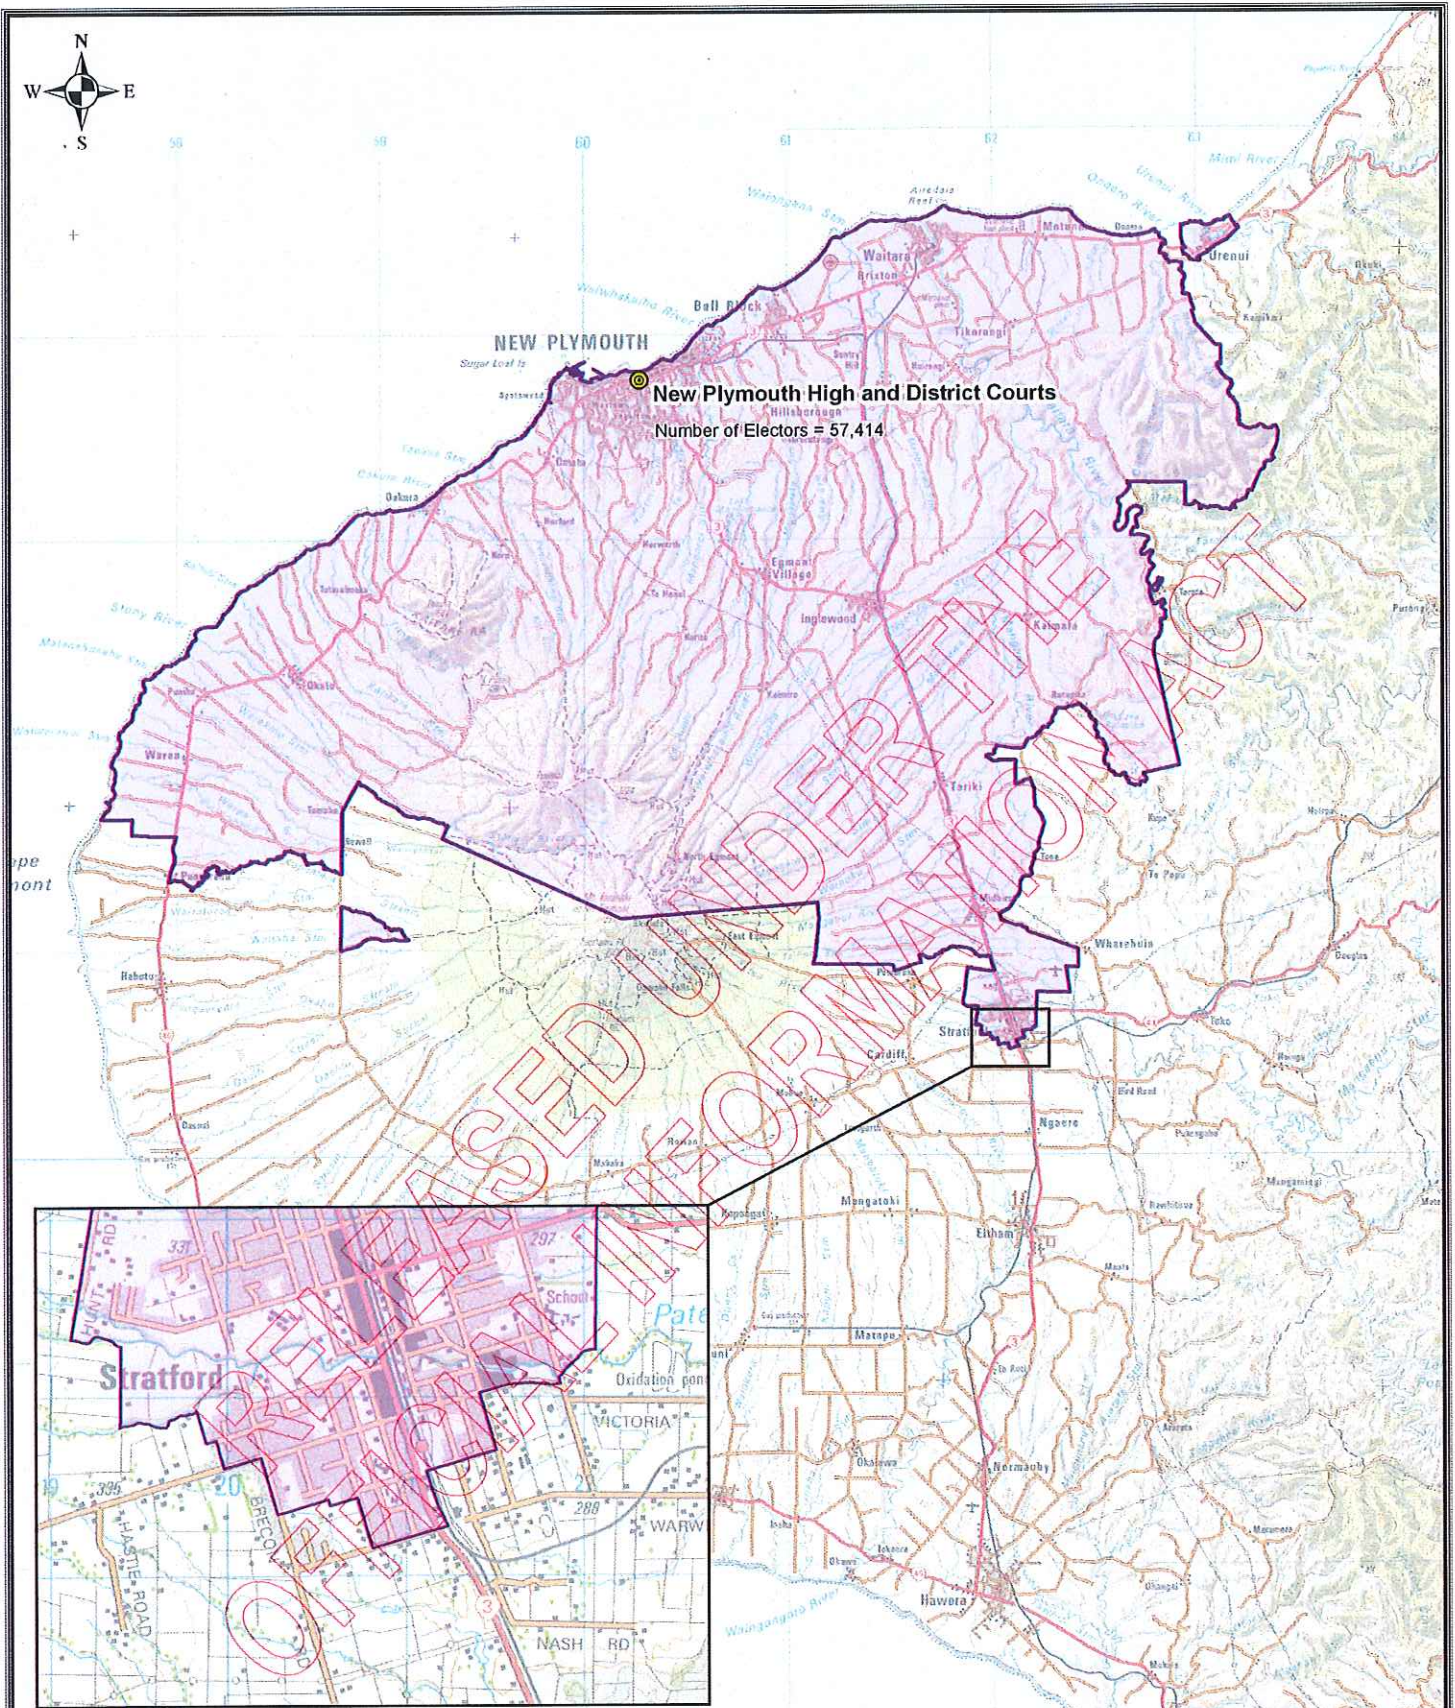

- Jury District Boundary
- Adjoining Jury District Boundary
- Court location

MINISTRY OF JUSTICE
Tāhiri o te Tūru

**Manukau District Court
Jury District**

45 km Drive Distance

0 1.5 3 6 Kilometers Scale: 1:150,000

- Jury District Boundary
- Adjoining Jury District Boundary
- Court location

MINISTRY OF JUSTICE
Te Kaitiaki

Nelson High and District Courts Jury District

45 km Drive Distance

0 2.5 5 10 Kilometers Scale: 1:225,000

Scale: 1:275,000

Legend

-  Jury District Boundary
-  Court location

 **MINISTRY OF JUSTICE**
Tabu o te Ture

Wellington District Court
Jury District
45 km Drive Distance

0 2 4 8 Kilometers
Scale: 1:200,000

Legend