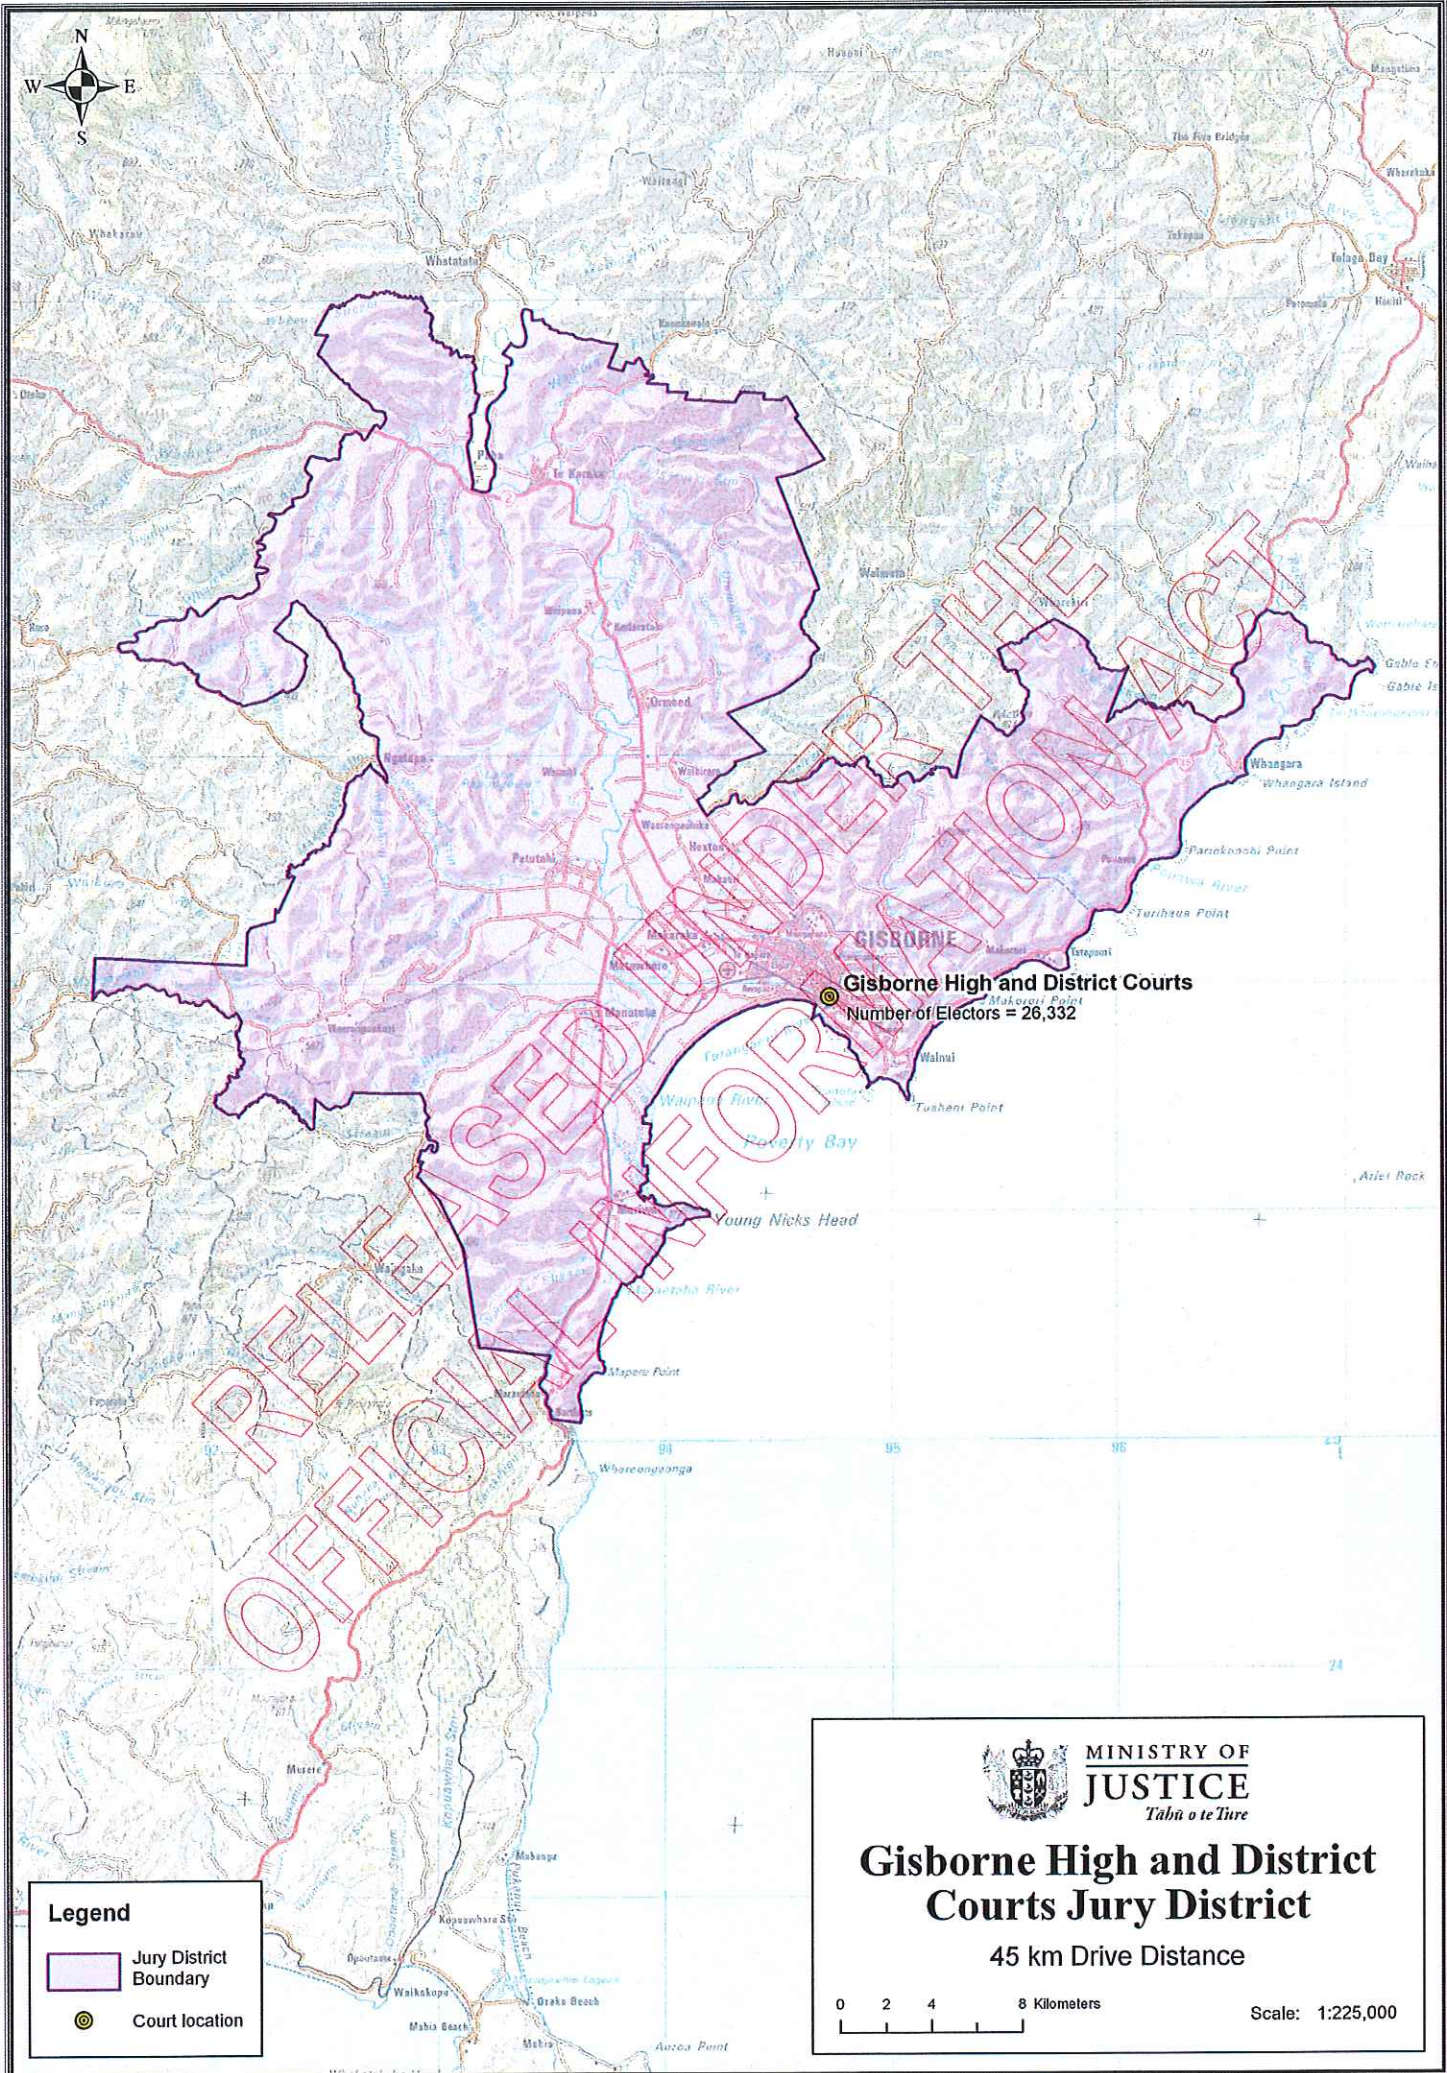

Gisborne High and District Courts
Number of Electors = 26,332

Legend

- Jury District Boundary
- Court location

MINISTRY OF JUSTICE
Tabu o te Ture

Gisborne High and District Courts Jury District

45 km Drive Distance

0 2 4 8 Kilometers

Scale: 1:225,000