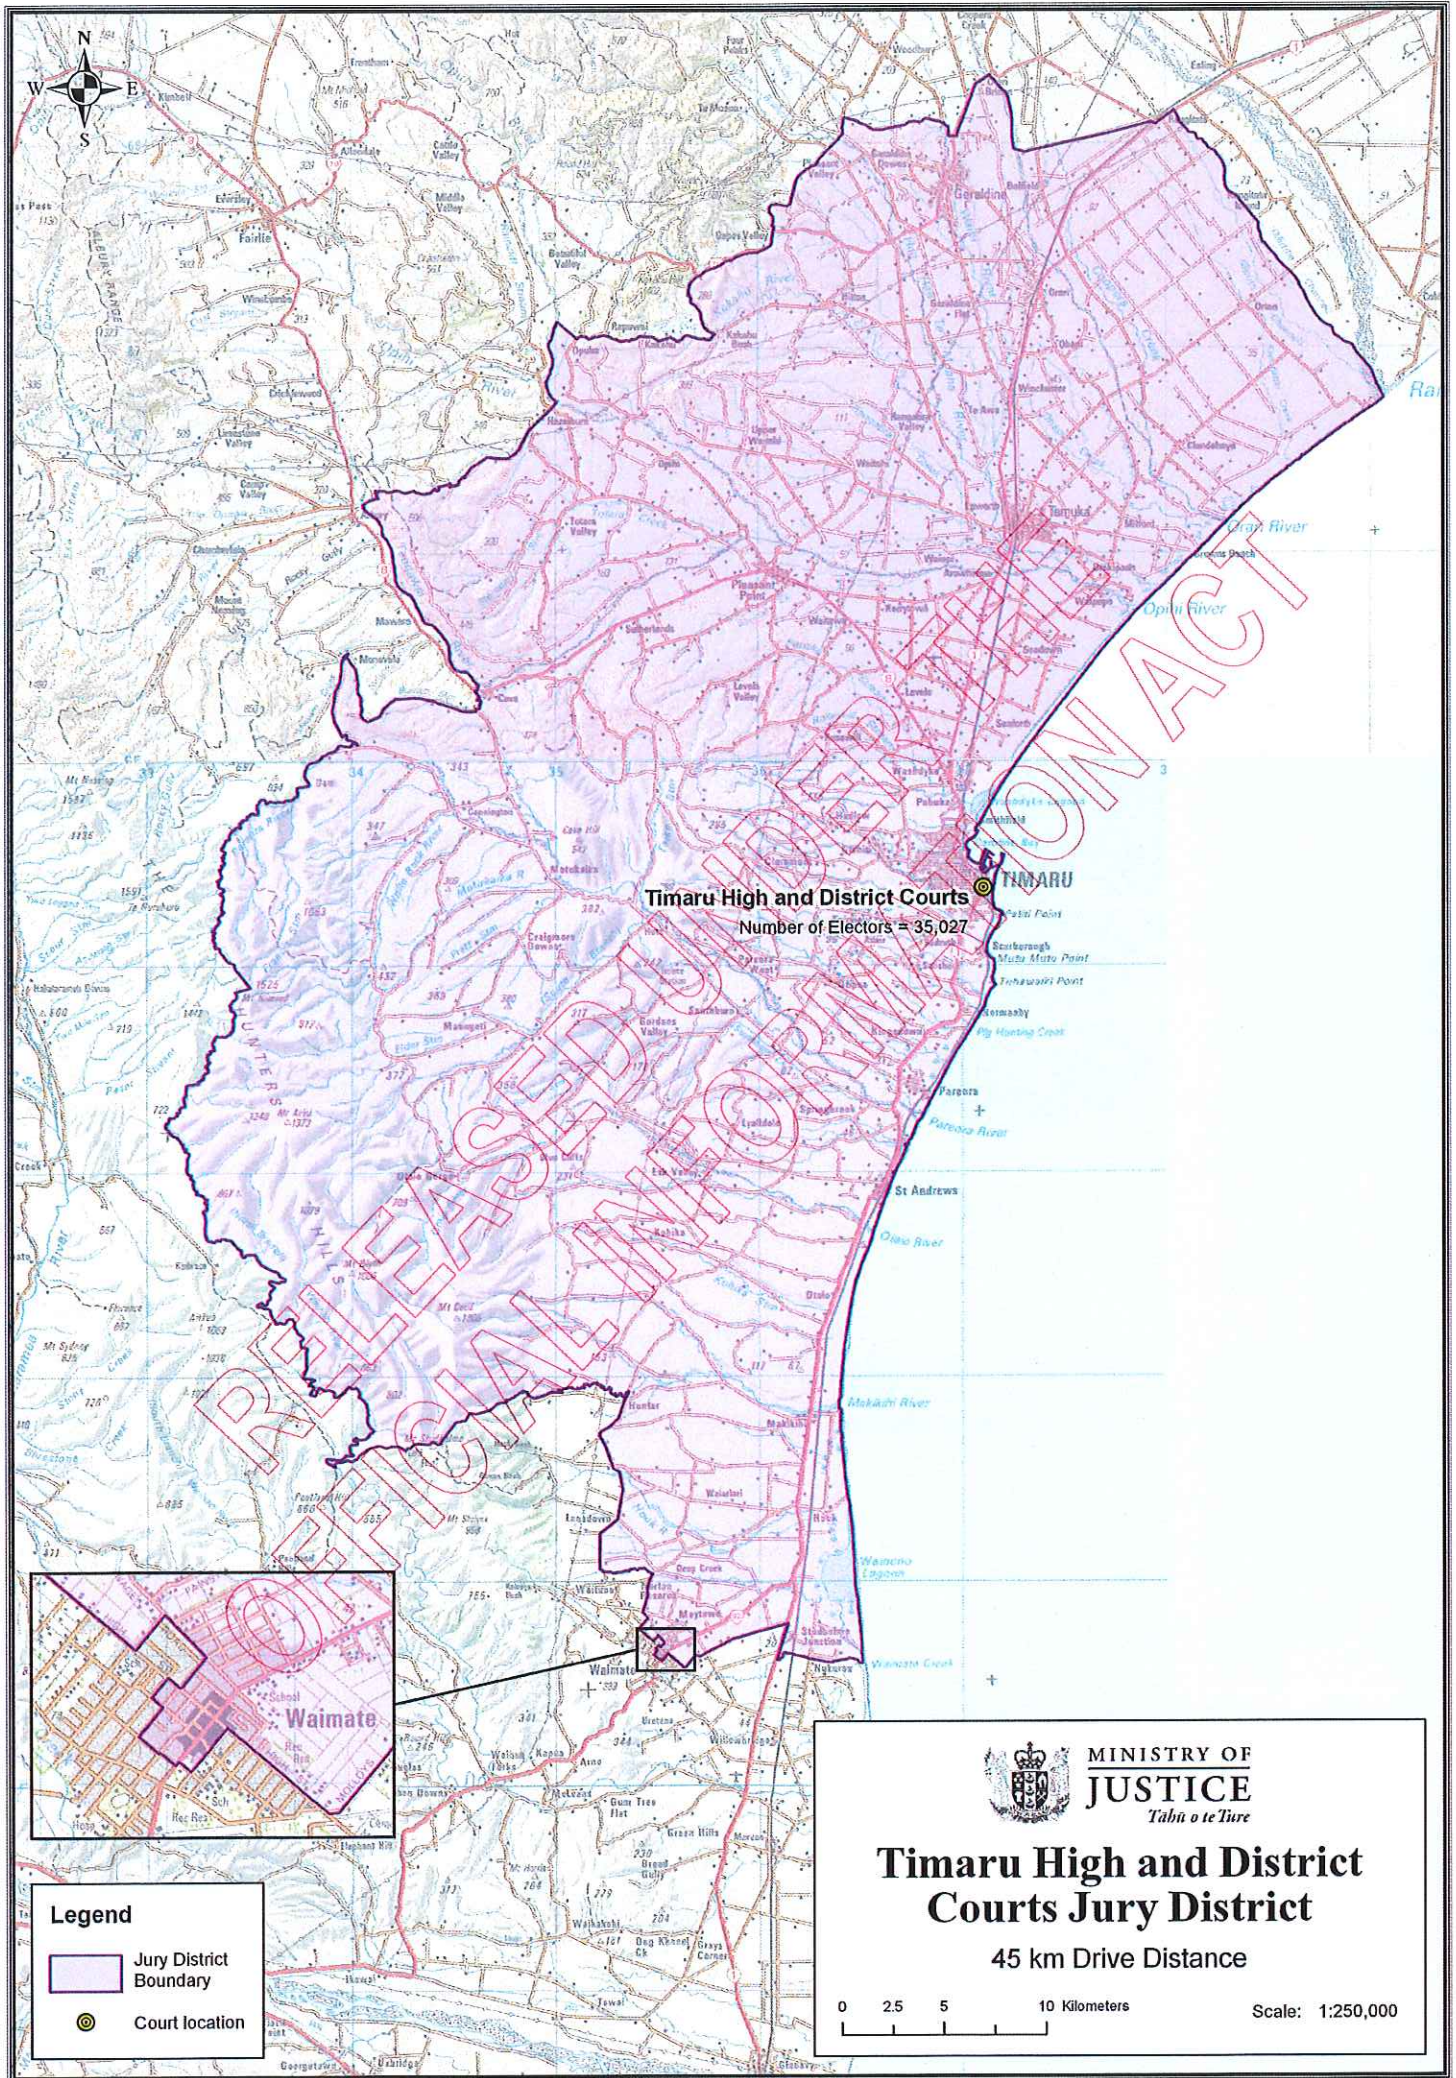

- Jury District Boundary
- Adjoining Jury District Boundary
- Court location

MINISTRY OF JUSTICE
Tāhiri o te Tūru

**Manukau District Court
Jury District**

45 km Drive Distance

0 1.5 3 6 Kilometers Scale: 1:150,000

Legend

- Jury District Boundary
- Adjoining Jury District Boundary
- Court location

MINISTRY OF JUSTICE
Te Kaitiaki

Rotorua High and District Courts Jury District

45 km Drive Distance

0 2.5 5 10 Kilometers

Scale: 1:275,000

Legend

-  Jury District Boundary
-  Court location

 **MINISTRY OF JUSTICE**
Tabu o te Ture

Wellington District Court
Jury District
45 km Drive Distance

0 2 4 8 Kilometers
Scale: 1:200,000

Legend

-  Jury District Boundary
-  Court location

MINISTRY OF JUSTICE
Tāhū o te Tūre

Wellington High Court Jury District

45 km Drive Distance

Scale: 1:200,000

Legend

- Jury District Boundary
- Adjoining Jury District Boundary
- Court location