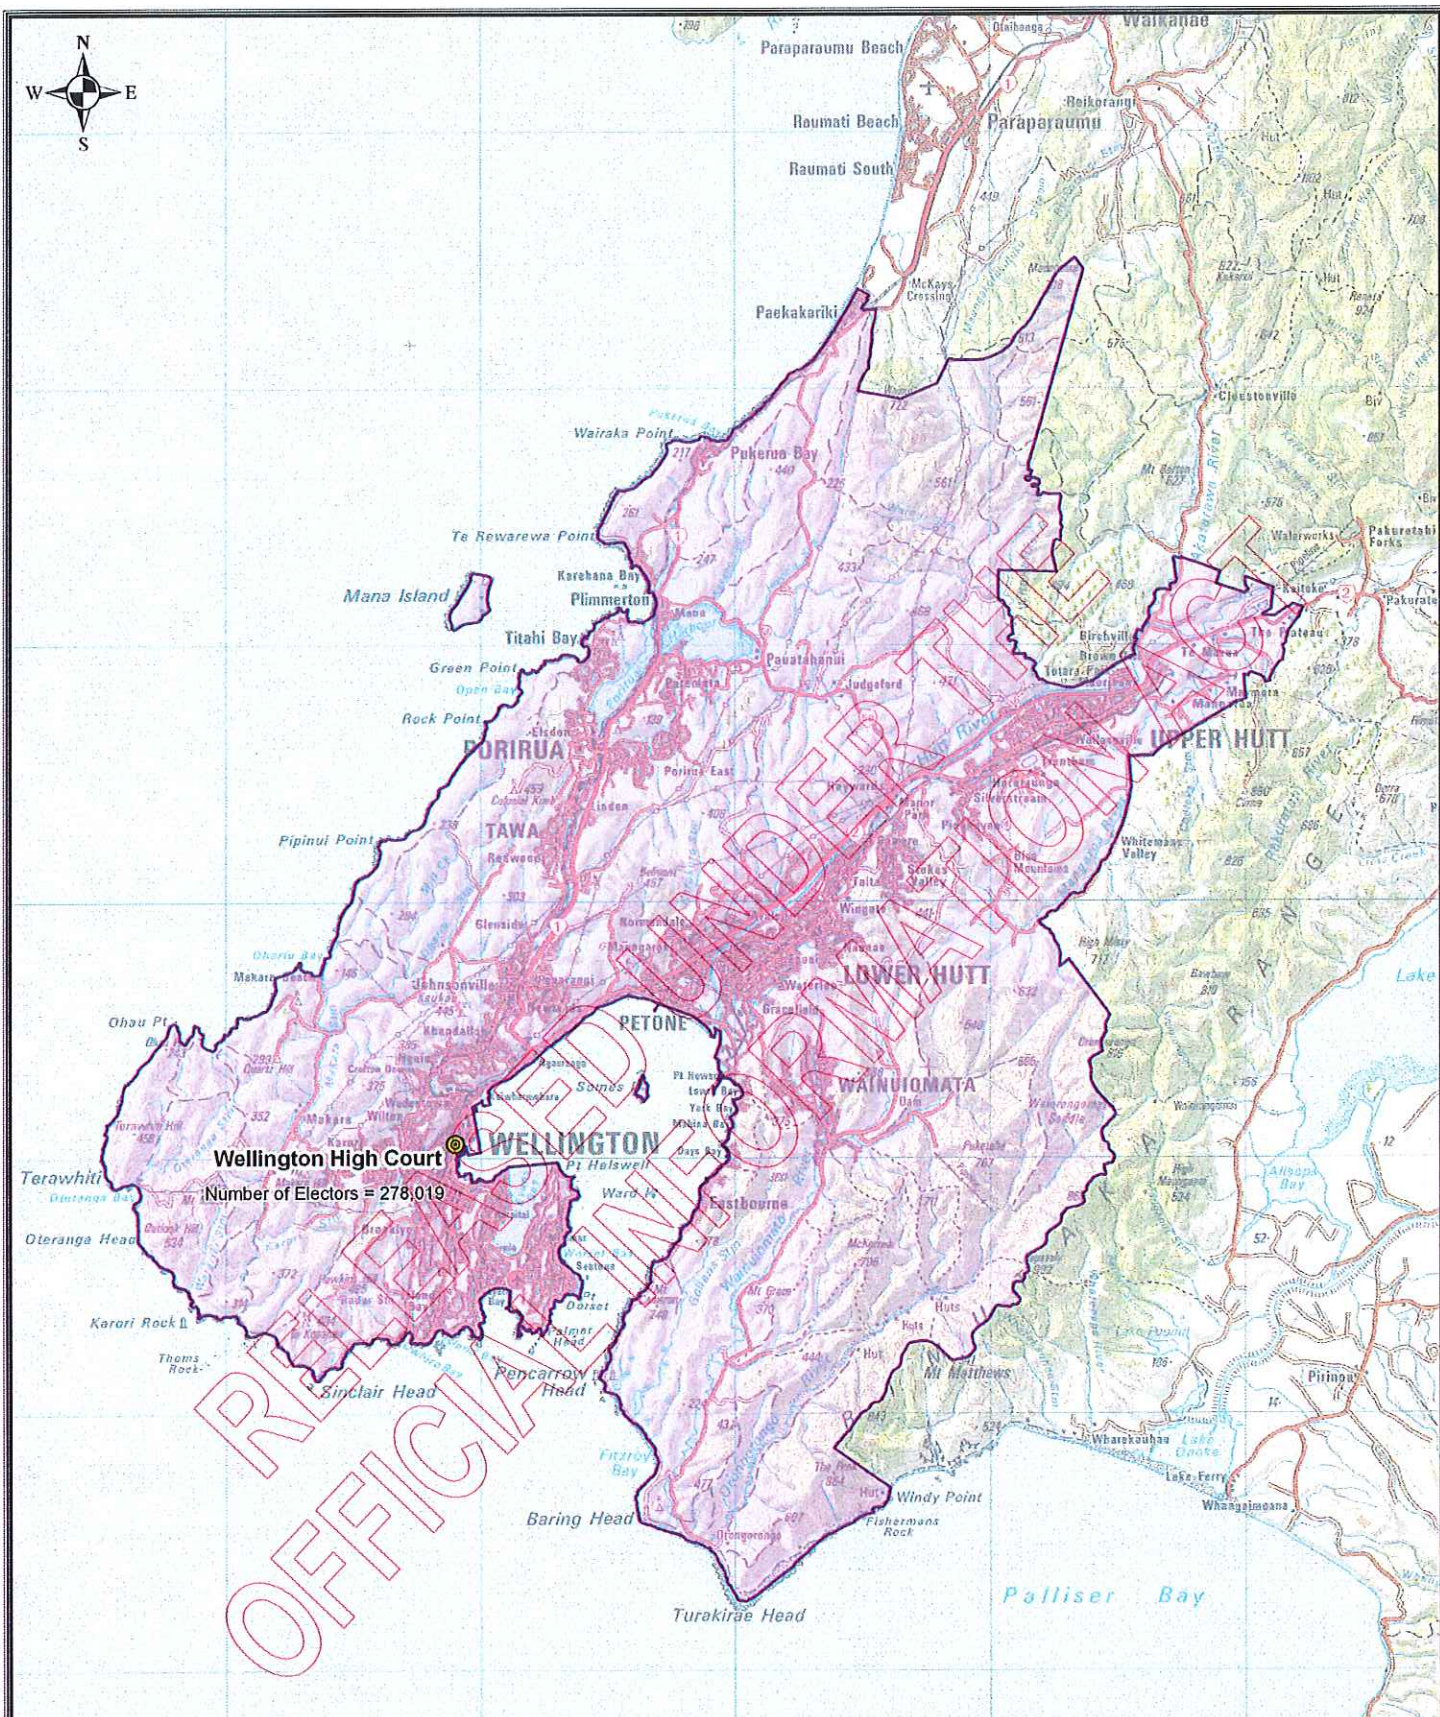

- Jury District Boundary
- Adjoining Jury District Boundary
- Court location

MINISTRY OF JUSTICE
Tāhiri o te Tūru

**Manukau District Court
Jury District**

45 km Drive Distance

0 1.5 3 6 Kilometers Scale: 1:150,000

Palmerston North High and District Courts Jury District

45 km Drive Distance

0 2.5 5 10 Kilometers Scale: 1:275,000

Legend

- Jury District Boundary
- Adjoining Jury District Boundary
- Court location

MINISTRY OF JUSTICE
Tāhū o te Tīre

Scale: 1:275,000

Legend

-  Jury District Boundary
-  Court location

 **MINISTRY OF JUSTICE**
Tabu o te Ture

Wellington District Court
Jury District
45 km Drive Distance

0 2 4 8 Kilometers
Scale: 1:200,000

Legend

-  Jury District Boundary
-  Court location

MINISTRY OF JUSTICE
Tāhū o te Tūre

Wellington High Court Jury District

45 km Drive Distance

Scale: 1:200,000

Legend

- Jury District Boundary
- Adjoining Jury District Boundary
- Court location