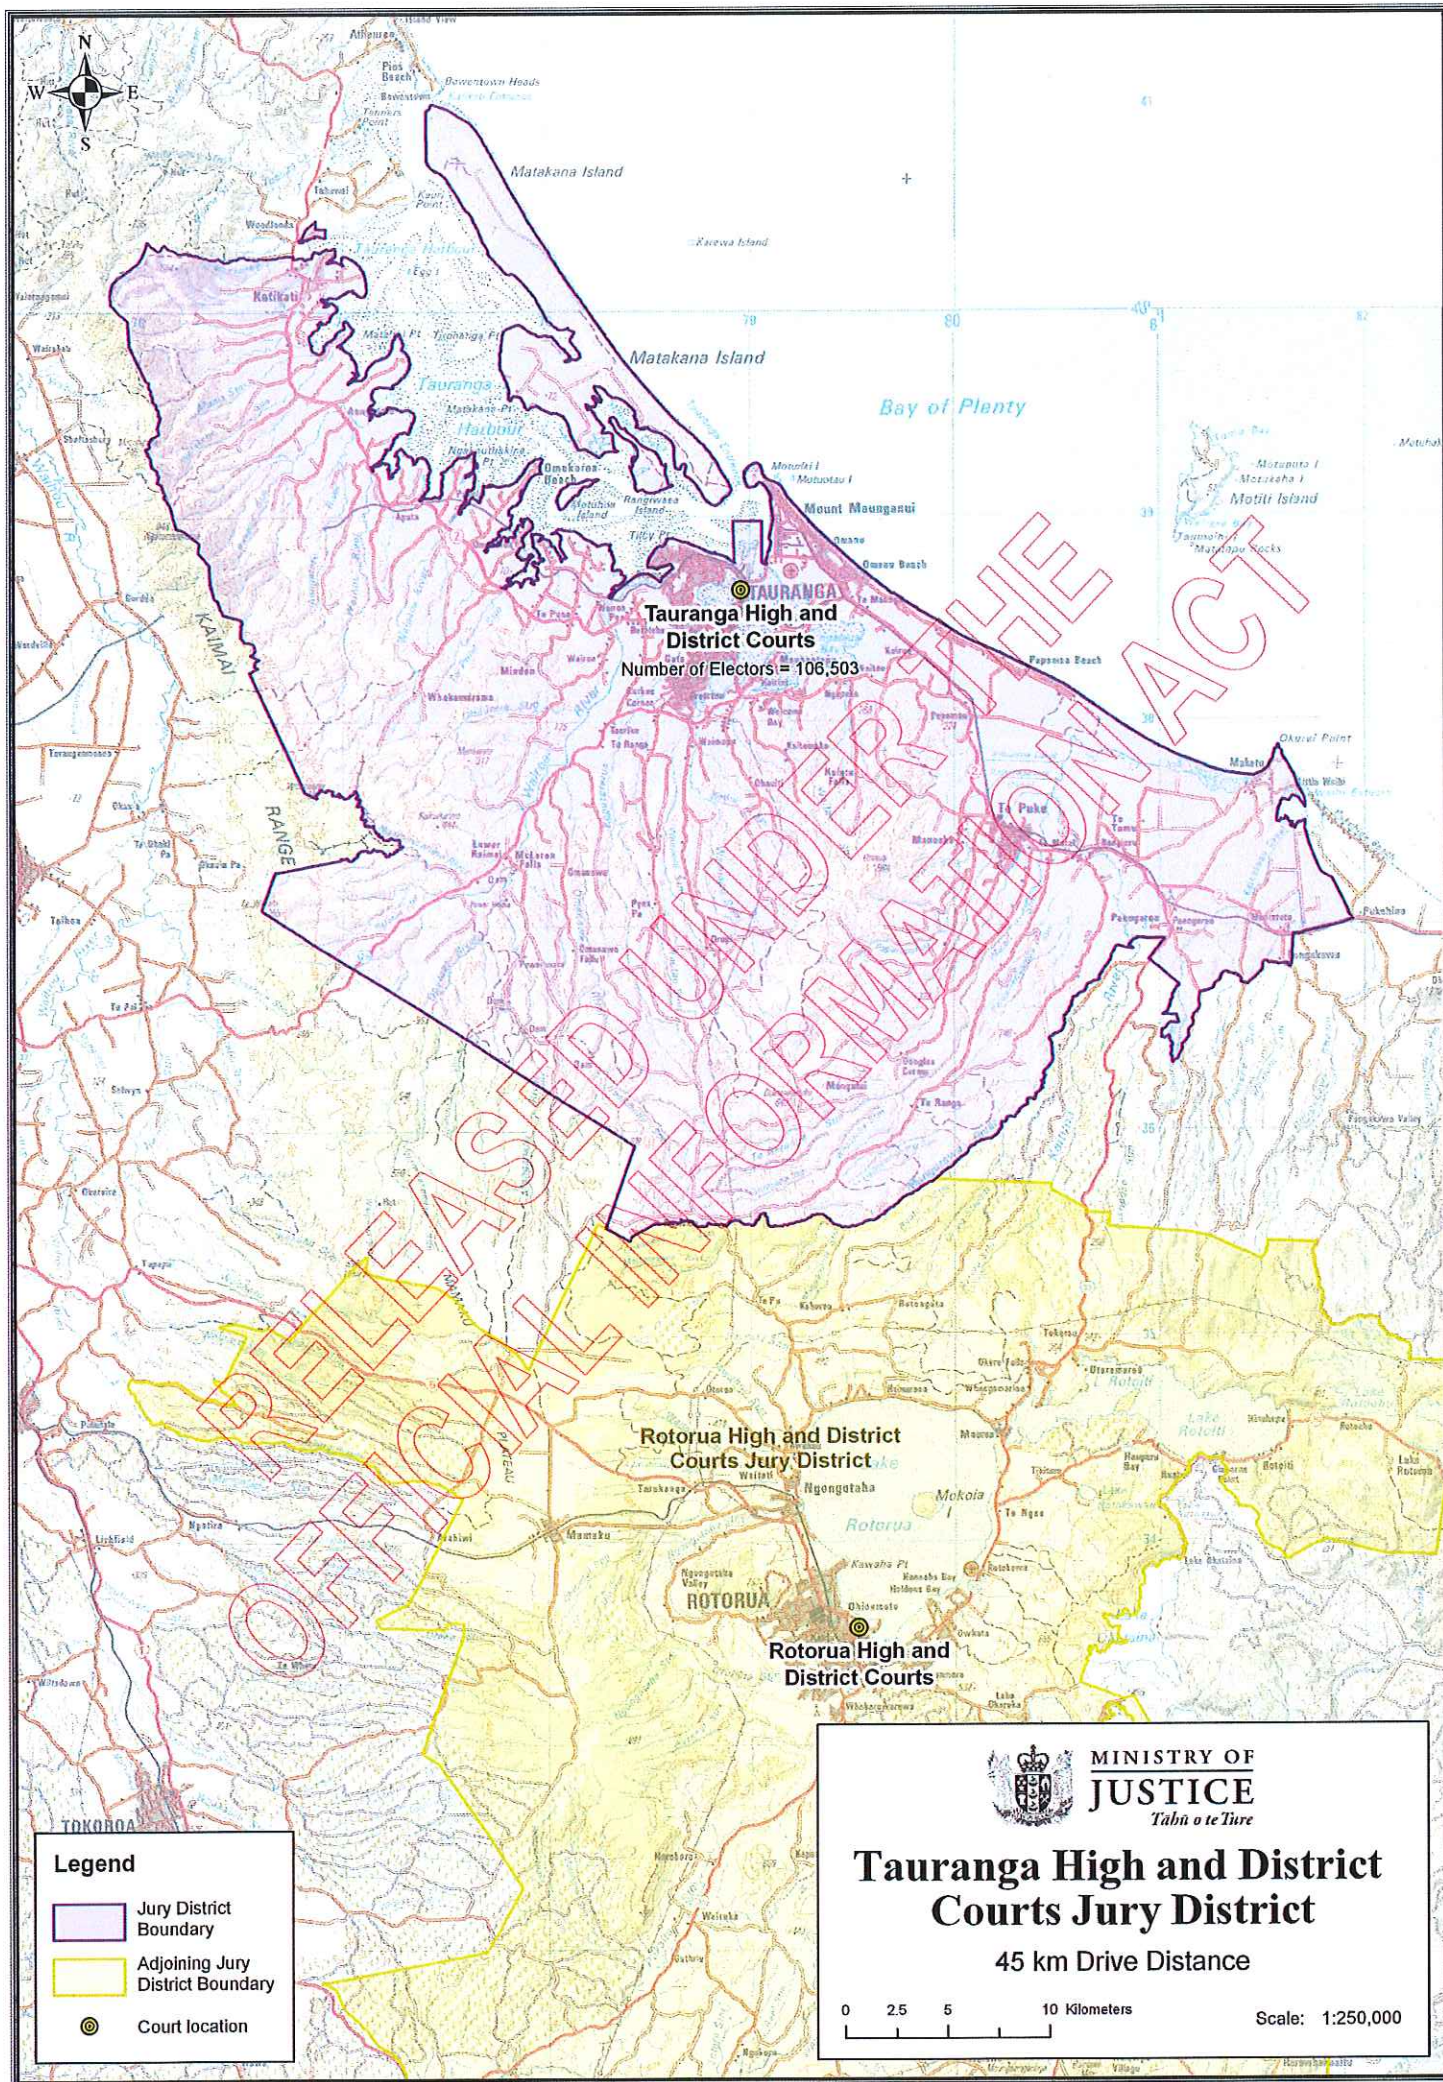

- Jury District Boundary
- Adjoining Jury District Boundary
- Court location

MINISTRY OF JUSTICE
Tāhiri o te Tūru

**Manukau District Court
Jury District**

45 km Drive Distance

0 1.5 3 6 Kilometers Scale: 1:150,000

Legend

- Jury District Boundary
- Adjoining Jury District Boundary
- Court location

MINISTRY OF JUSTICE
Te Kaitiaki

Rotorua High and District Courts Jury District

45 km Drive Distance

0 2.5 5 10 Kilometers

Scale: 1:275,000

Legend

-  Jury District Boundary
-  Court location

 **MINISTRY OF JUSTICE**
Tabu o te Ture

Wellington District Court
Jury District
45 km Drive Distance

0 2 4 8 Kilometers
Scale: 1:200,000

Legend