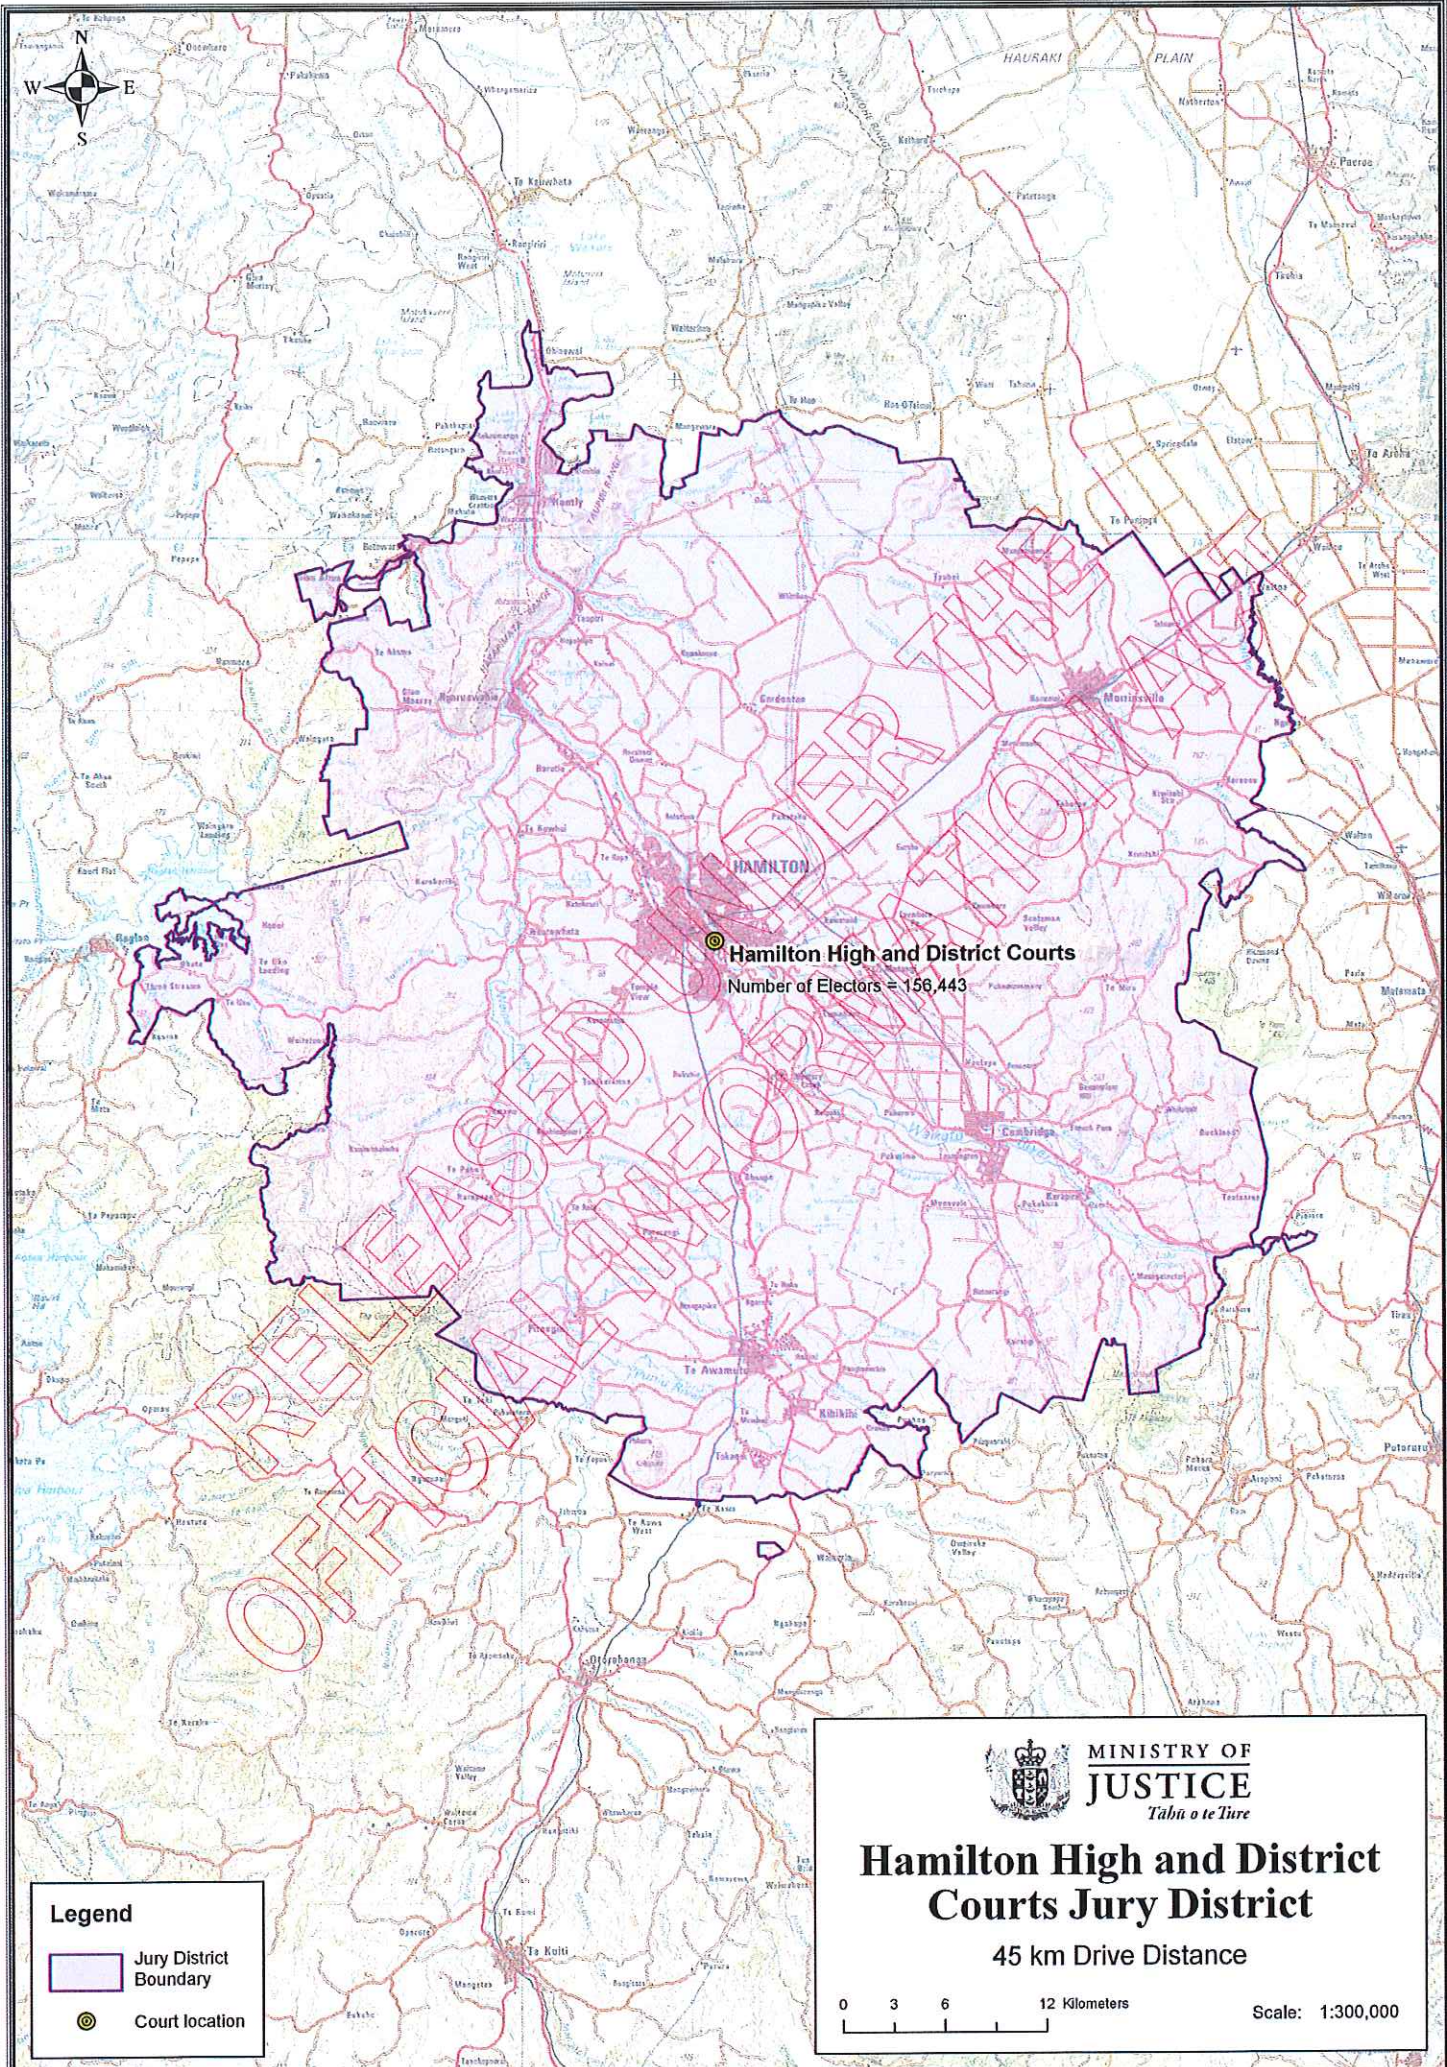

Greymouth High and District Courts Jury District

45 km Drive Distance

0 2.5 5 10 Kilometers

Scale: 1:250,000

Legend

- Jury District Boundary
- Court location

Hamilton High and District Courts Jury District

45 km Drive Distance

RELEASED
OFFICIAL

Legend

- Jury District Boundary
- Court location

MINISTRY OF JUSTICE
Tabu o te Ture

Invercargill High and District Courts Jury District

45 km Drive Distance

0 3 6 12 Kilometers

Scale: 1:300,000

- Jury District Boundary
- Adjoining Jury District Boundary
- Court location

MINISTRY OF JUSTICE
Tāhiri o te Tūru

**Manukau District Court
Jury District**

45 km Drive Distance

0 1.5 3 6 Kilometers Scale: 1:150,000

Scale: 1:275,000

Legend

-  Jury District Boundary
-  Court location

 **MINISTRY OF JUSTICE**
Tabu o te Ture

Wellington District Court
Jury District
45 km Drive Distance

0 2 4 8 Kilometers
Scale: 1:200,000

Legend