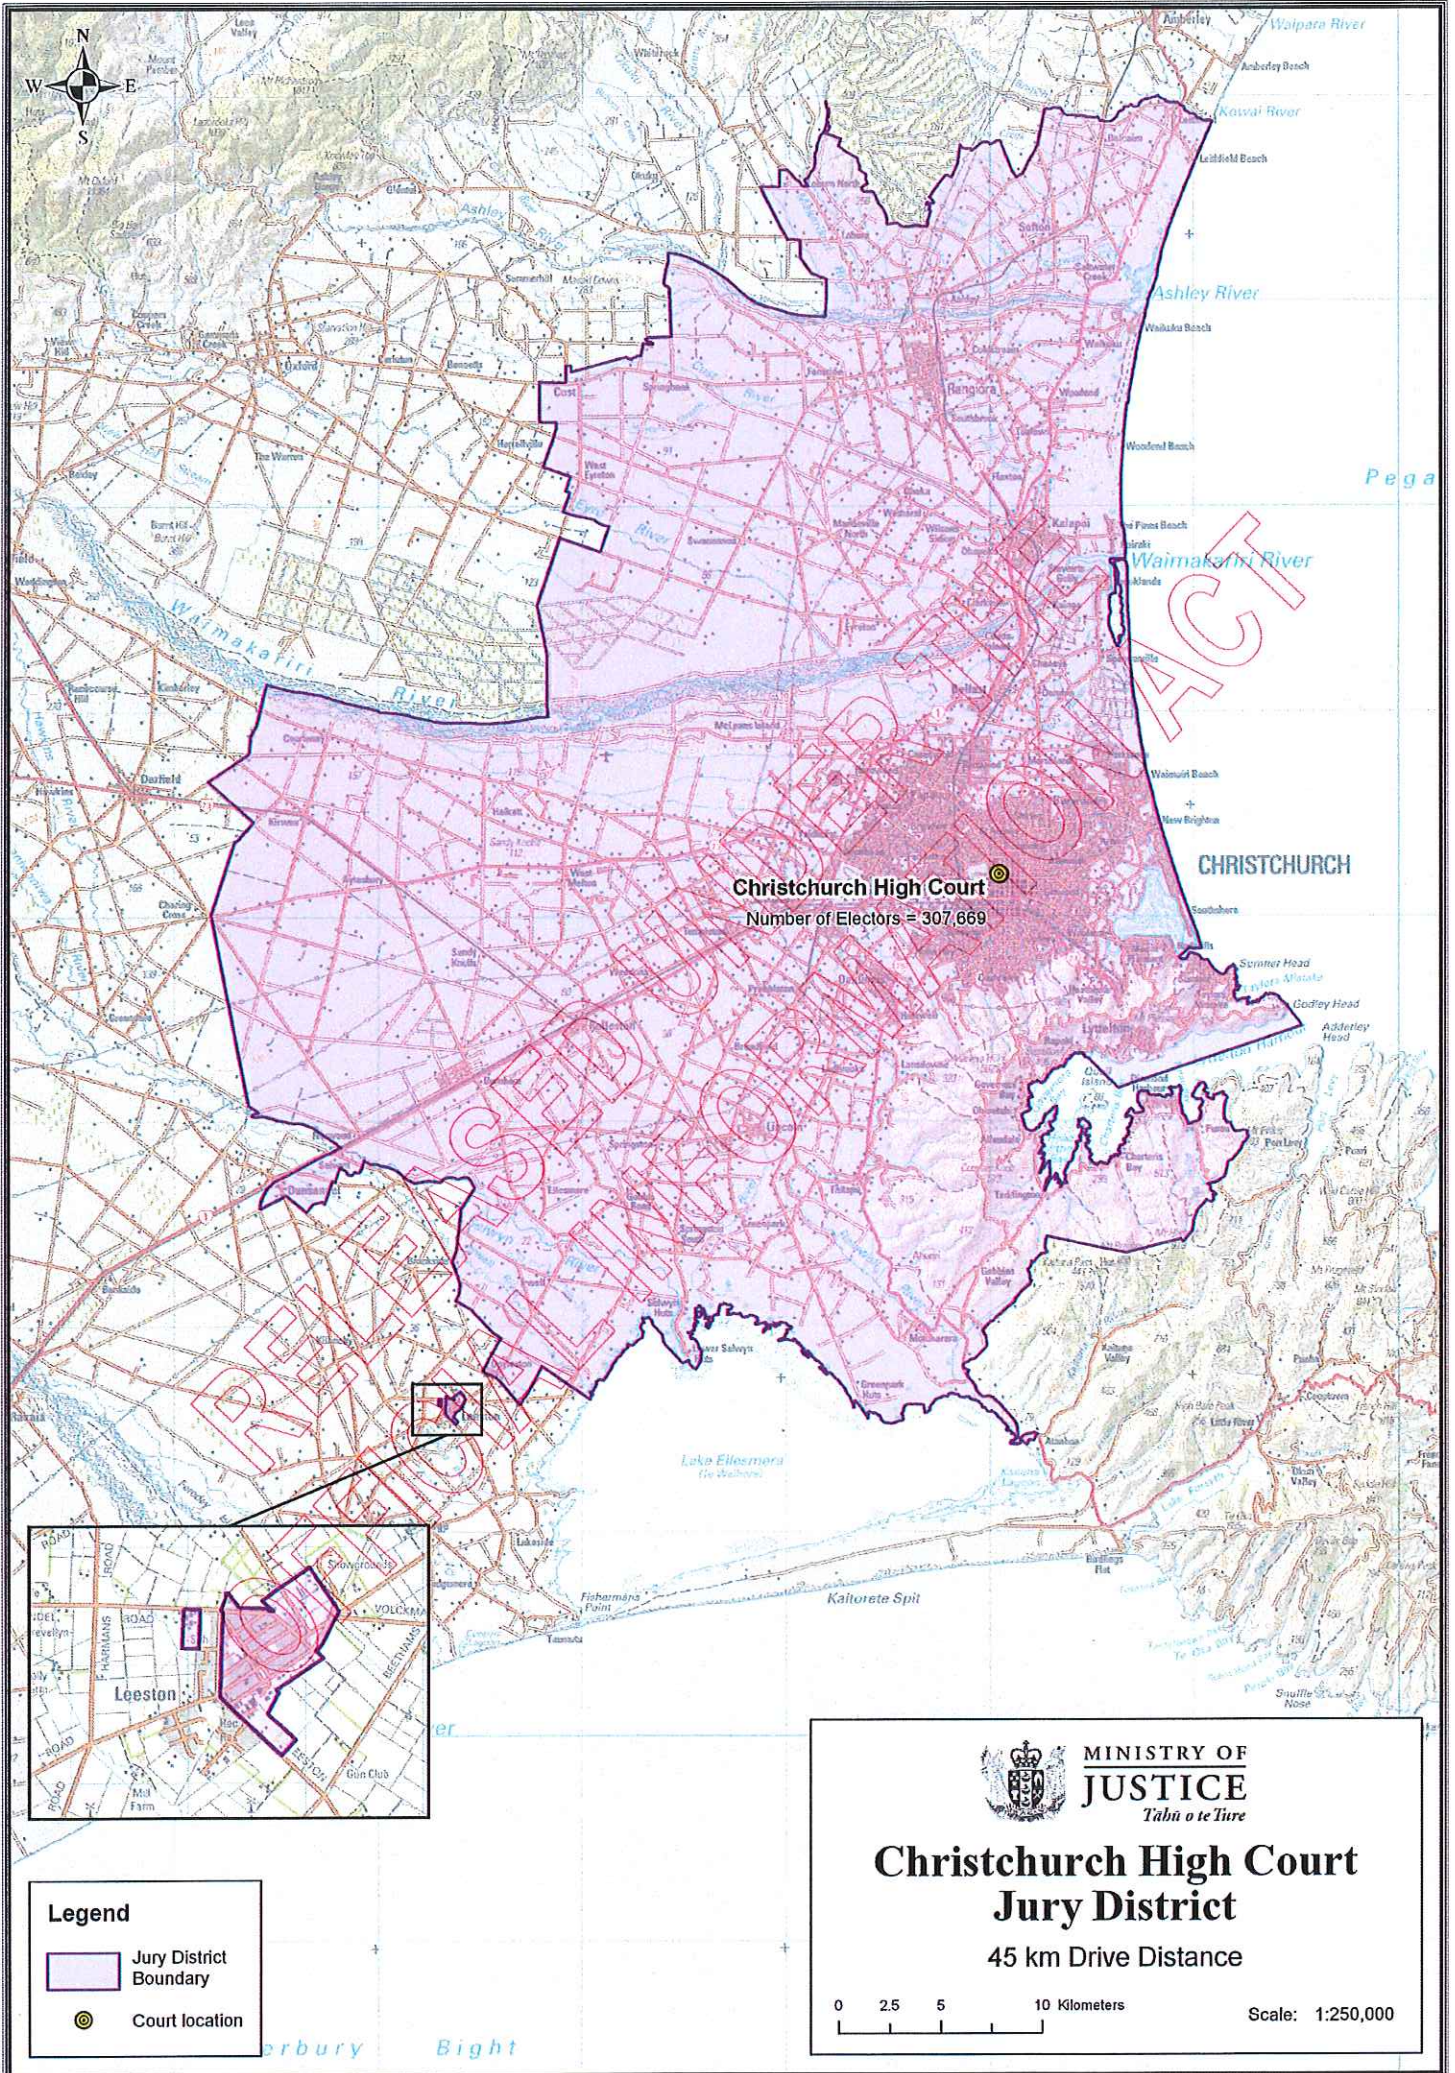

Legend

- Jury District Boundary
- Adjoining Jury District Boundary
- Court location

MINISTRY OF JUSTICE
Tabu o te Ture

Auckland District Court
Jury District
45 km Drive Distance

0 2.5 5 10 Kilometers Scale: 1:250,000

Legend

- Jury District Boundary
- Court location

MINISTRY OF JUSTICE
Tāhū o te Ture

Auckland High Court Jury District

45 km Drive Distance

0 2.5 5 10 Kilometers

Scale: 1:250,000

N
W E
S
Nelson
High and
District Courts
Jury District

45 km Drive Distance

0 2.5 5 10 Kilometers

Scale: 1:250,000

Legend

- Jury District Boundary
- Court location

MINISTRY OF JUSTICE
Tāhū o te Ture

Dunedin High and District Courts Jury District

45 km Drive Distance

- Jury District Boundary
- Adjoining Jury District Boundary
- Court location

MINISTRY OF JUSTICE
Tāhiri o te Tūru

**Manukau District Court
Jury District**

45 km Drive Distance

0 1.5 3 6 Kilometers Scale: 1:150,000