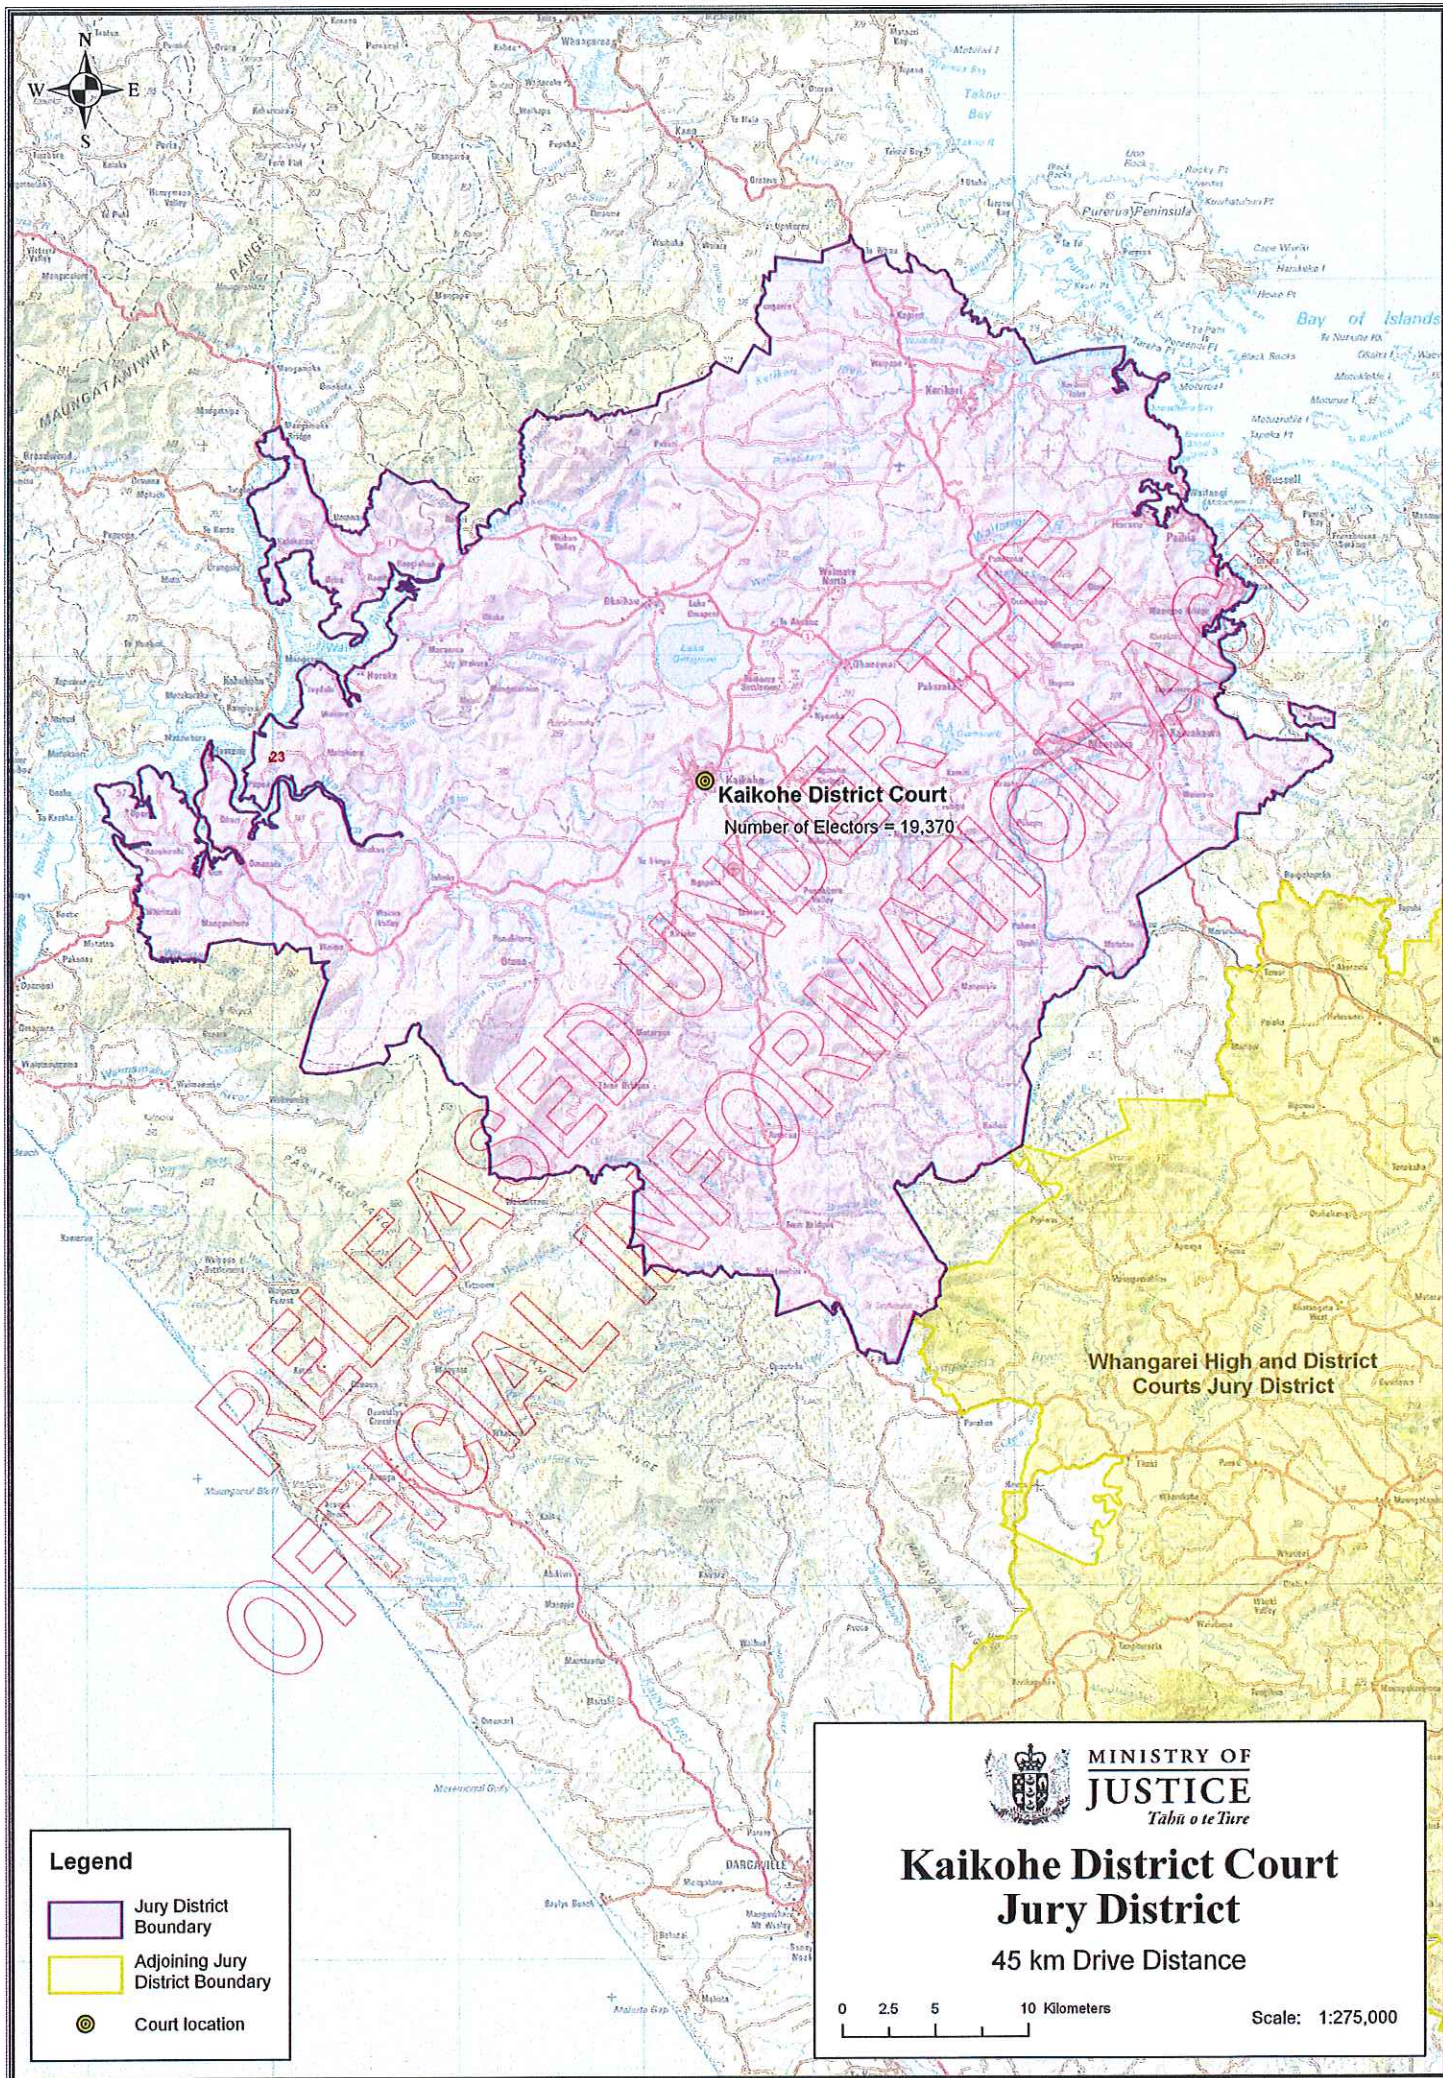

RELEASED
OFFICIAL

Legend

- Jury District Boundary
- Court location

MINISTRY OF JUSTICE
Tabu o te Ture

Invercargill High and District Courts Jury District

45 km Drive Distance

0 3 6 12 Kilometers

Scale: 1:300,000

- Jury District Boundary
- Adjoining Jury District Boundary
- Court location

MINISTRY OF JUSTICE
Tāhiri o te Tūru

**Manukau District Court
Jury District**

45 km Drive Distance

0 1.5 3 6 Kilometers Scale: 1:150,000