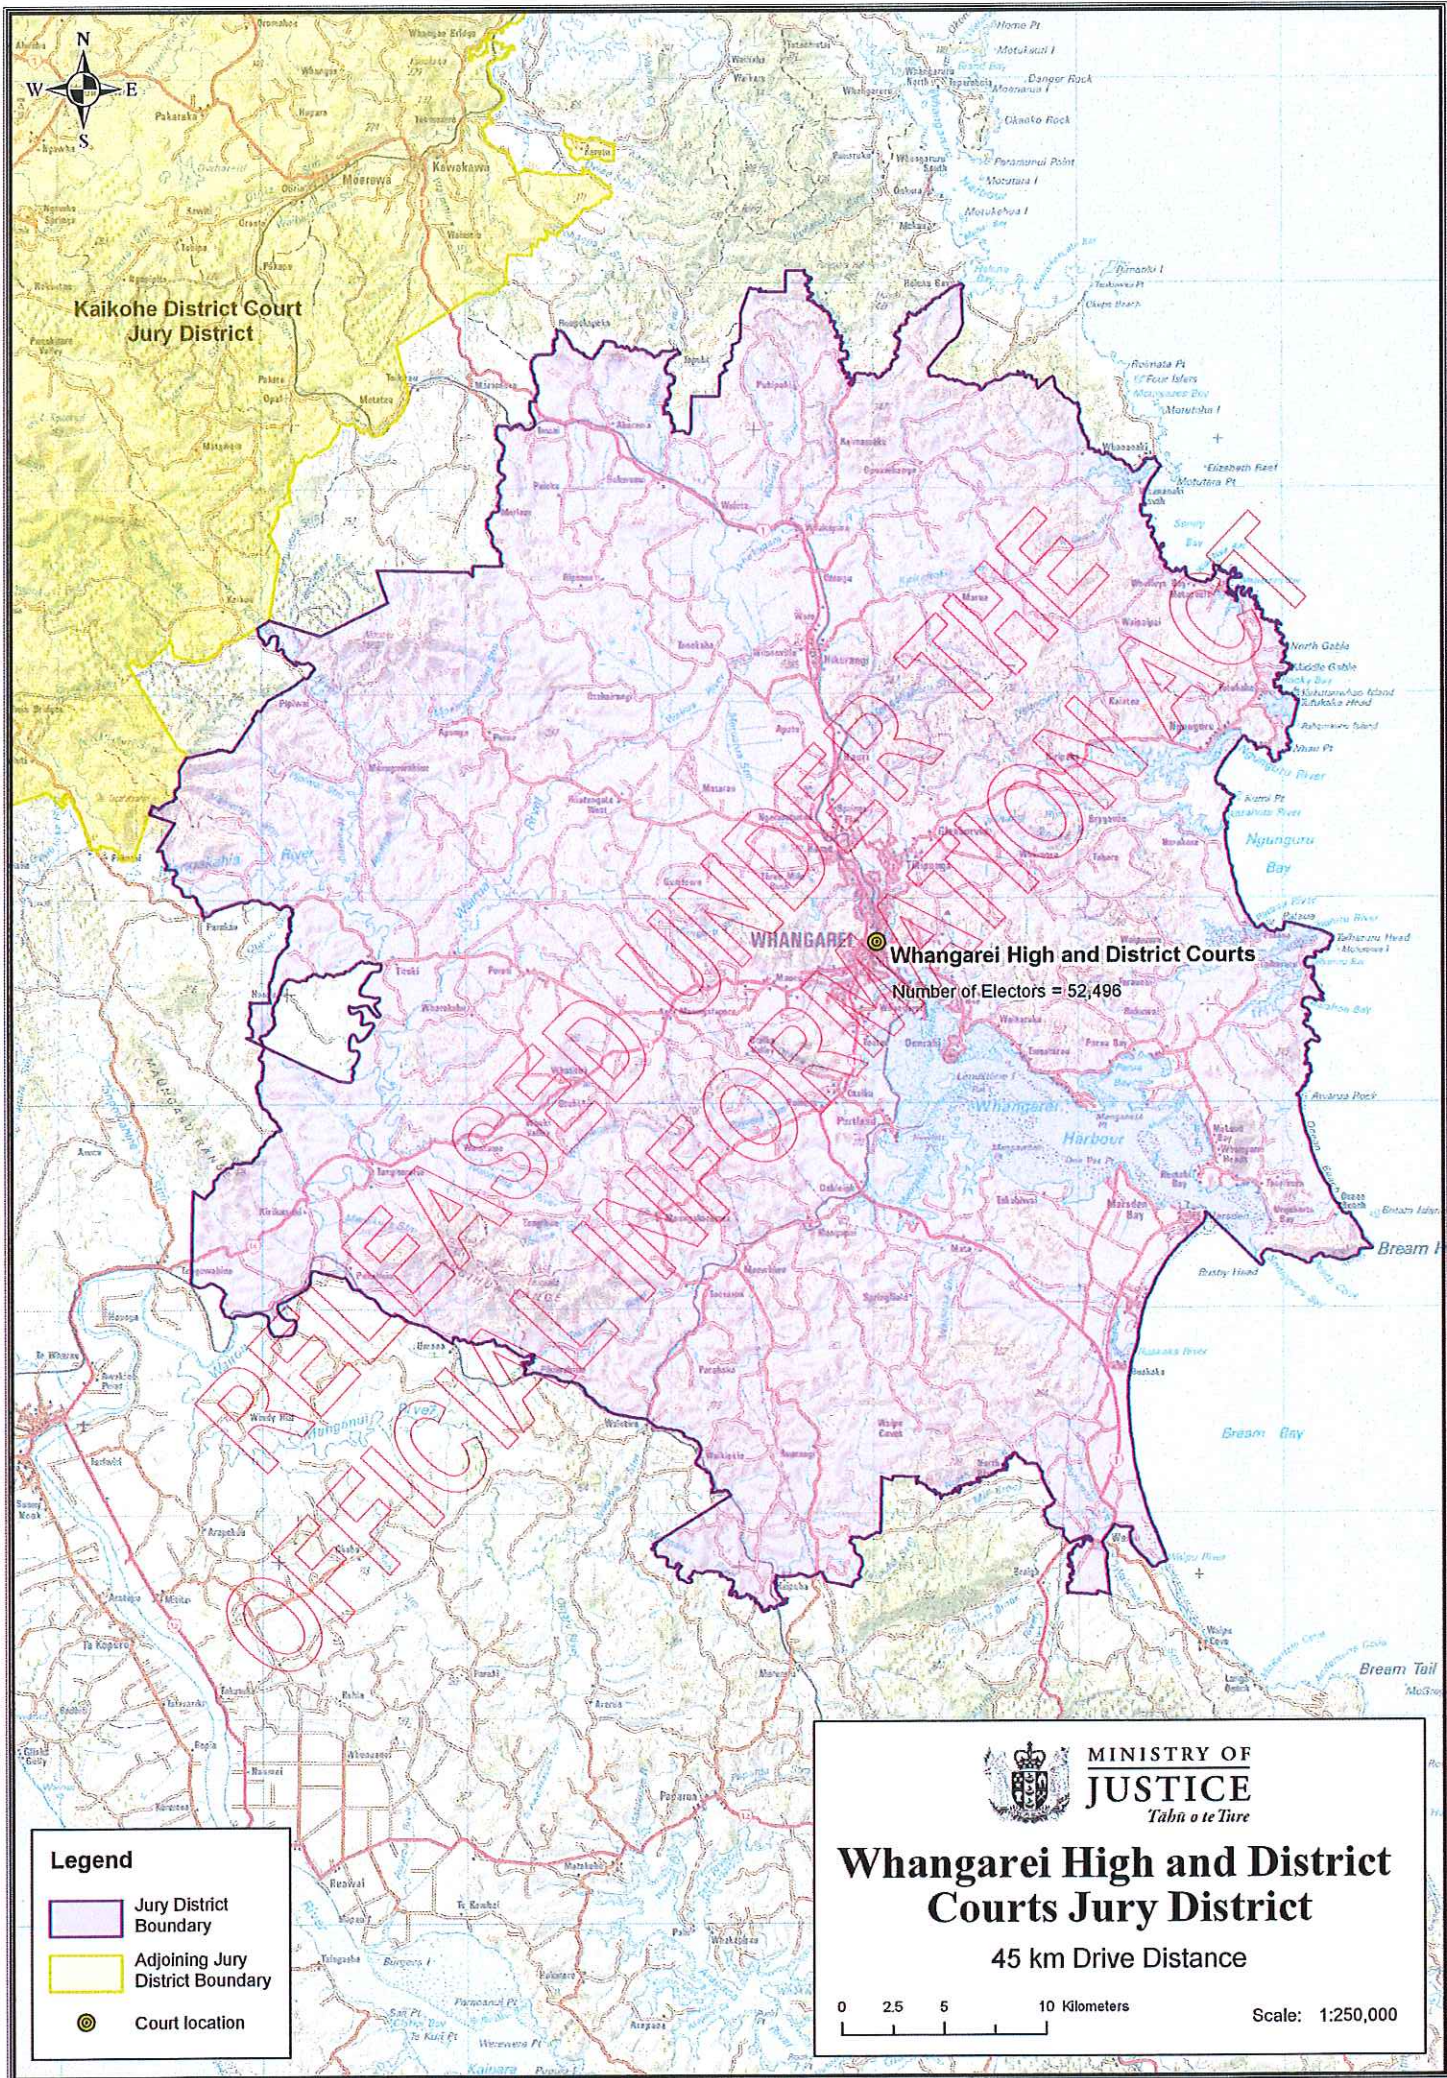

Kaikohe District Court Jury District

Whangarei High and District Courts
Number of Electors = 52,496

Legend

- Jury District Boundary
- Adjoining Jury District Boundary
- Court location

MINISTRY OF JUSTICE
Te Kaitiaki

Whangarei High and District Courts Jury District

45 km Drive Distance

0 2.5 5 10 Kilometers   Scale: 1:250,000