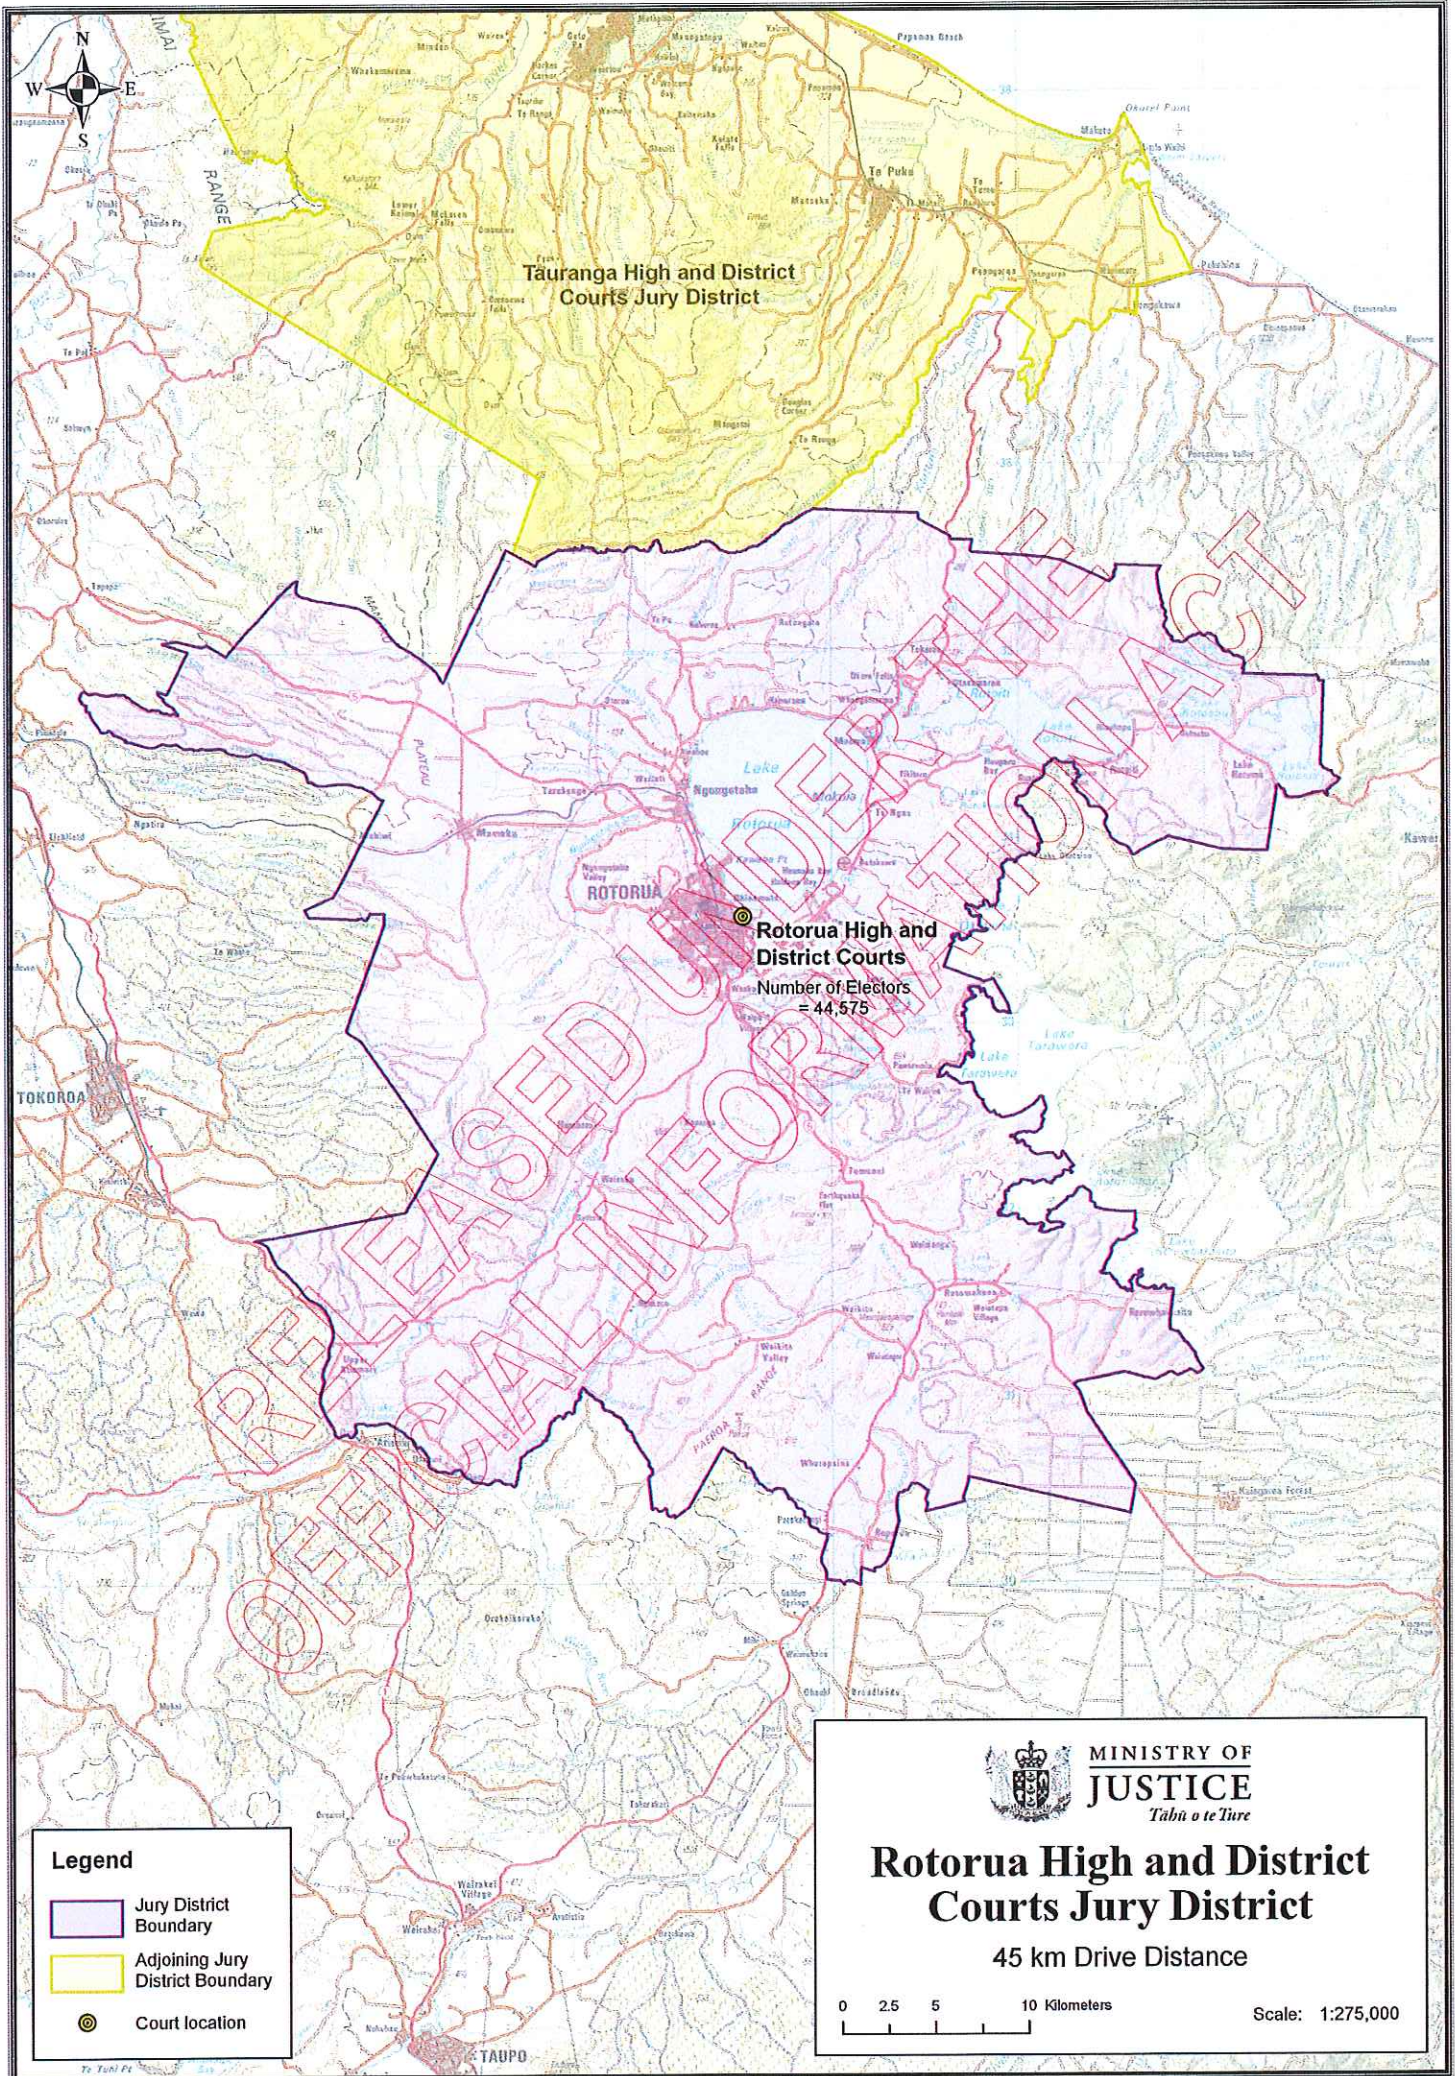

Tauranga High and District Courts Jury District

Rotorua High and District Courts
Number of Electors
= 44,575

Legend

- Jury District Boundary
- Adjoining Jury District Boundary
- Court location

MINISTRY OF JUSTICE
Te Kaitiaki

Rotorua High and District Courts Jury District

45 km Drive Distance

0 2.5 5 10 Kilometers

Scale: 1:275,000