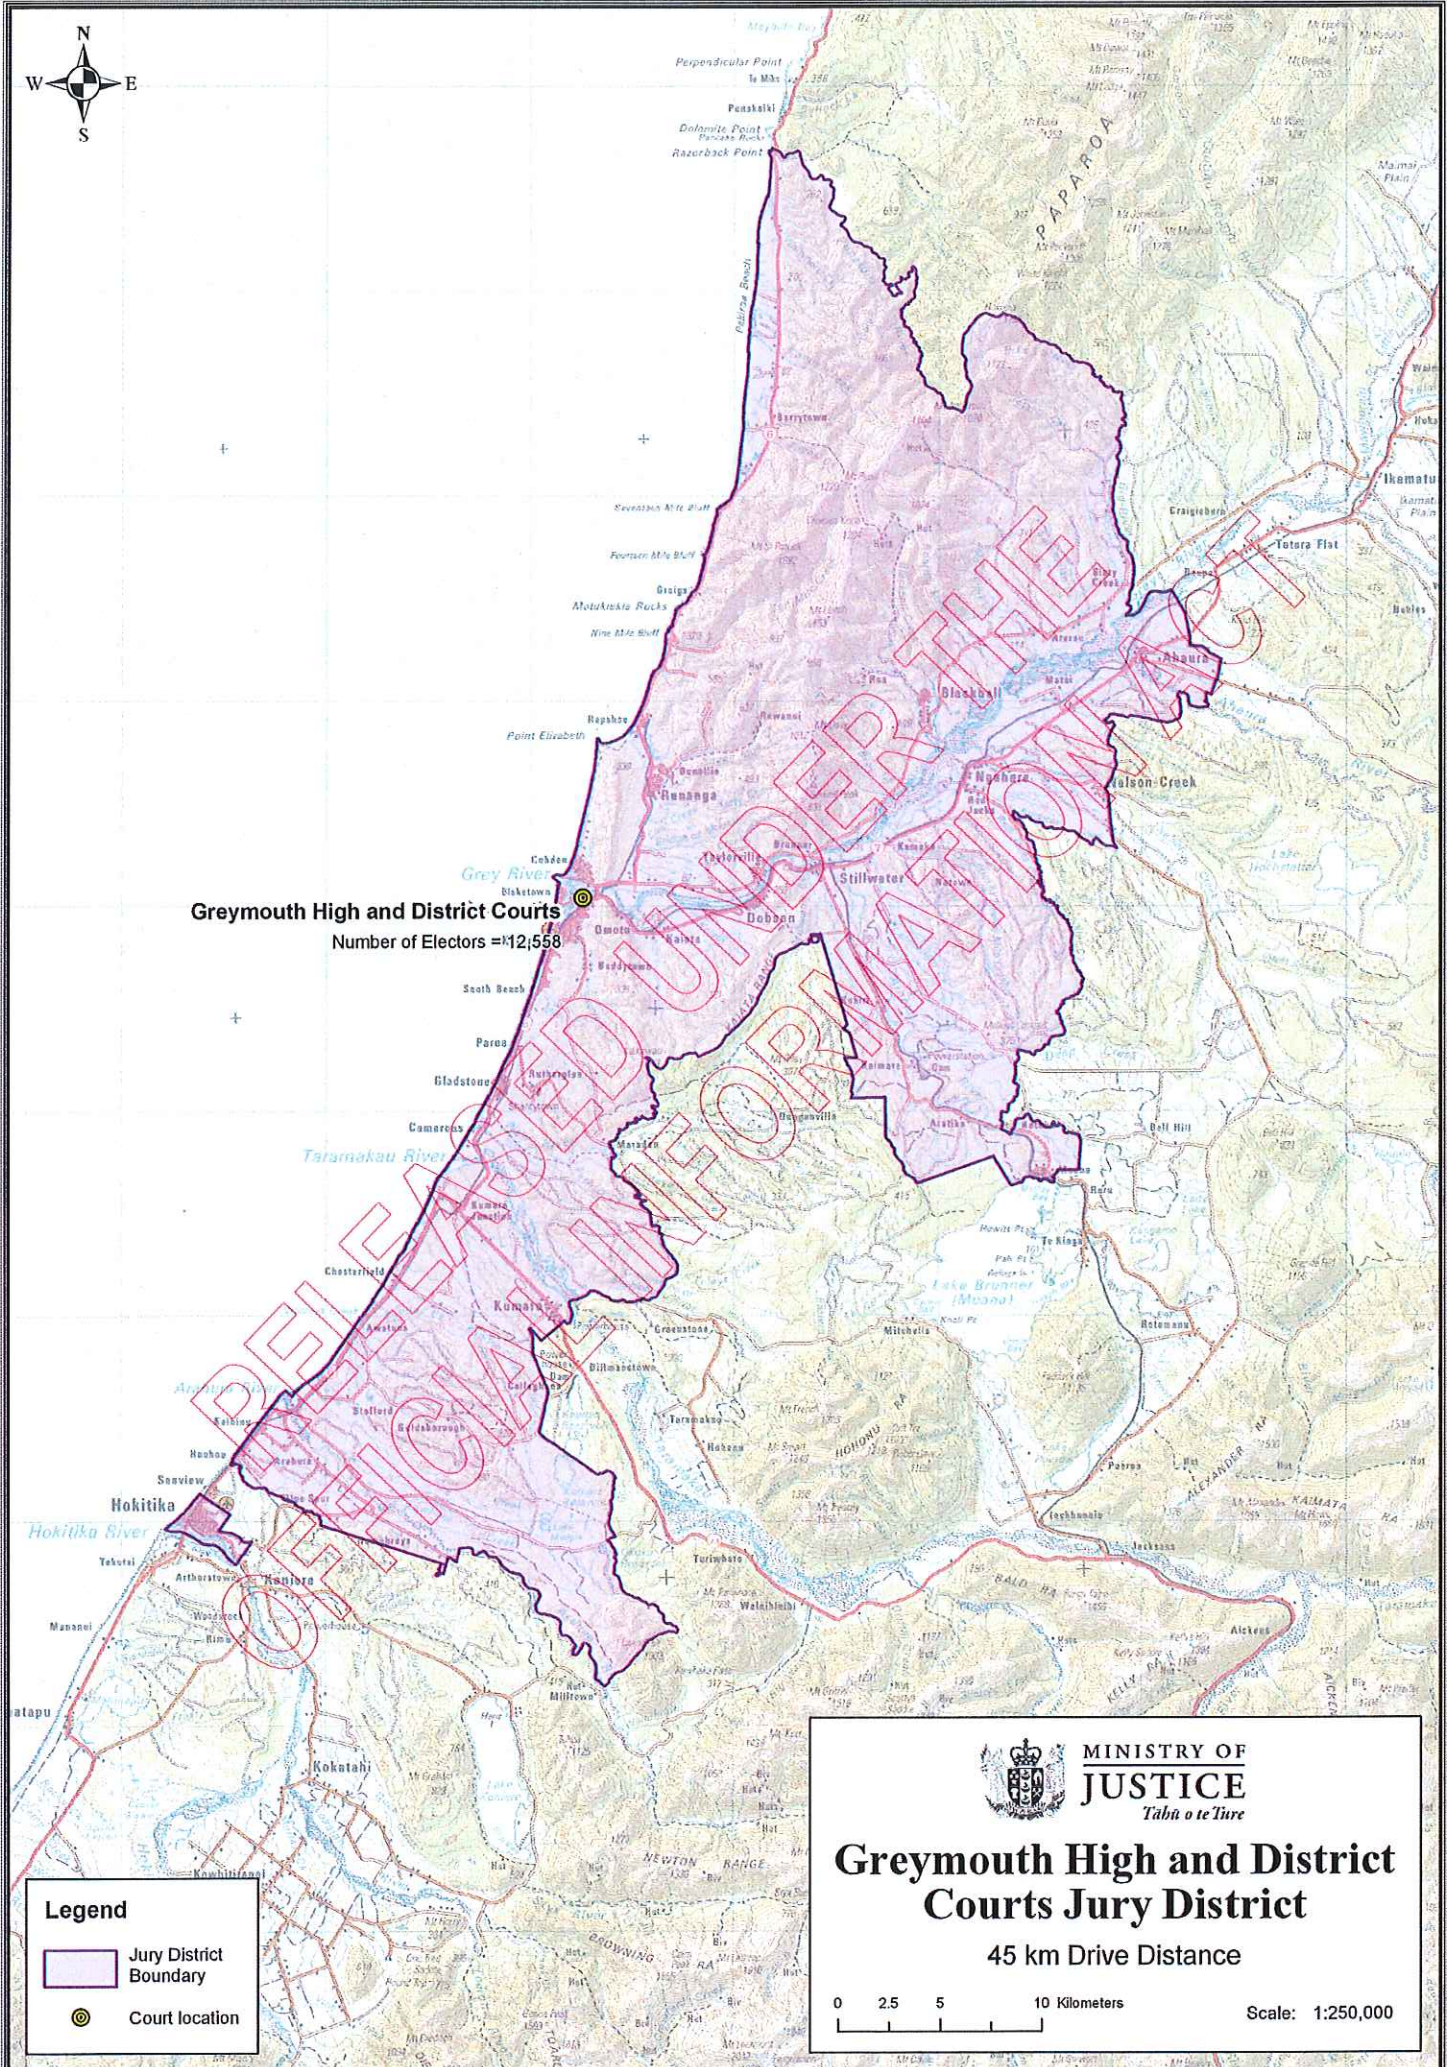

Greymouth High and District Courts
Number of Electors = 12,558

Legend

- Jury District Boundary
- Court location

MINISTRY OF JUSTICE
Tabu o te Iure

Greymouth High and District Courts Jury District

45 km Drive Distance

0 2.5 5 10 Kilometers

Scale: 1:250,000