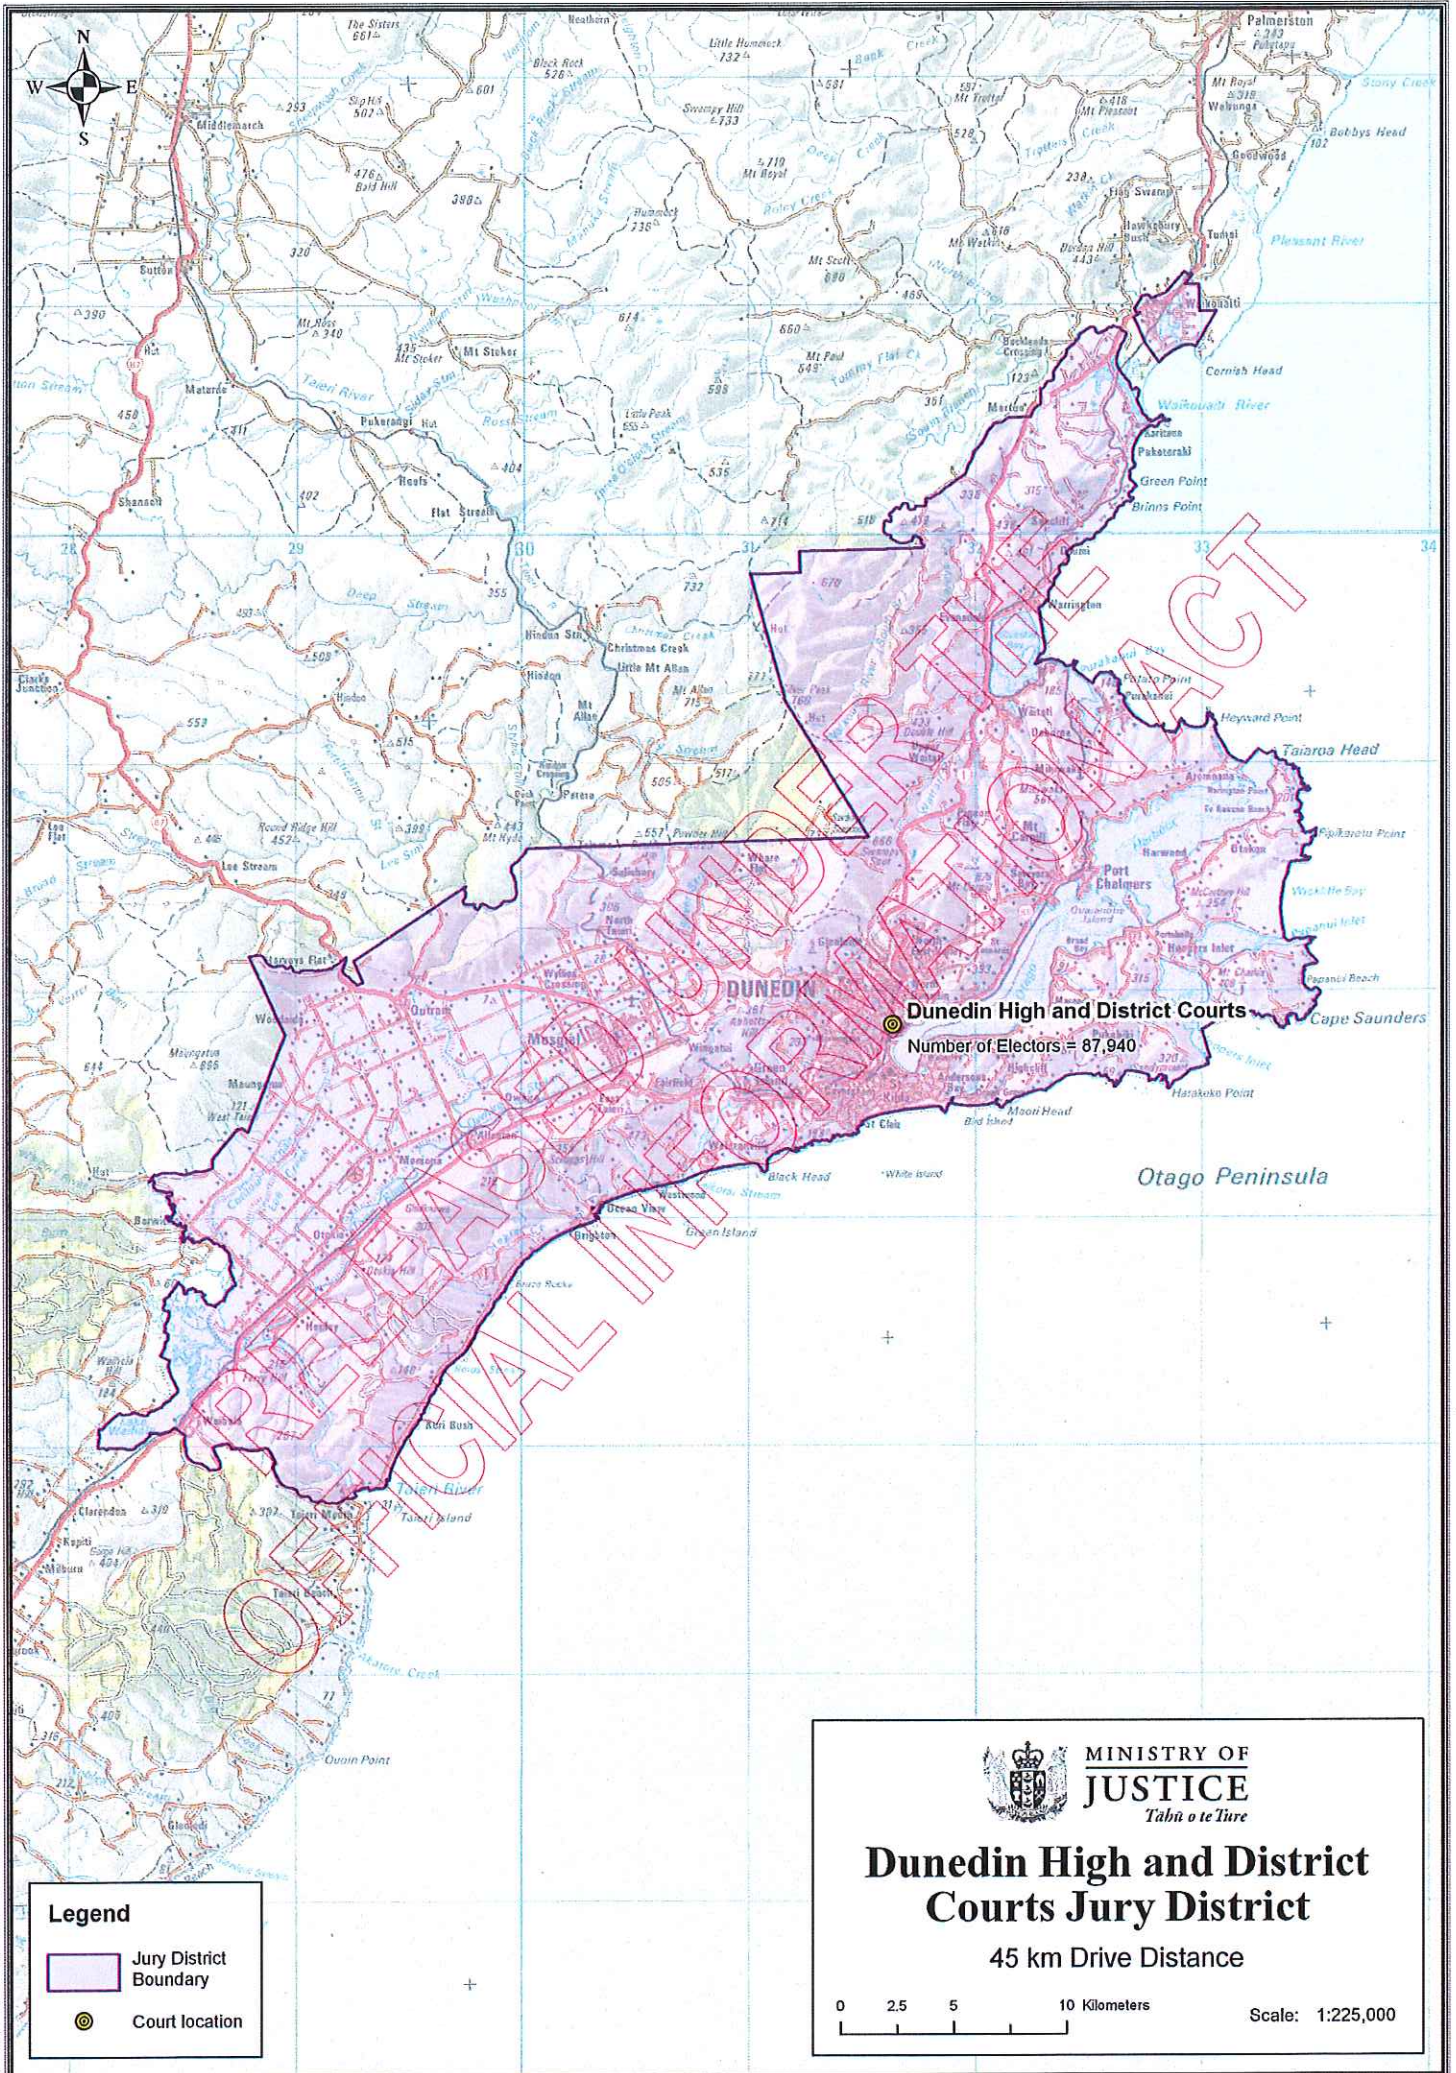

Legend

- Jury District Boundary
- Adjoining Jury District Boundary
- Court location

MINISTRY OF JUSTICE
Tabu o te Ture

Auckland District Court
Jury District
45 km Drive Distance

0 2.5 5 10 Kilometers Scale: 1:250,000

45 km Drive Distance

0 2.5 5 10 Kilometers

Scale: 1:250,000

Legend

- Jury District Boundary
- Court location

MINISTRY OF JUSTICE
Tāhū o te Ture

Dunedin High and District Courts Jury District

45 km Drive Distance

- Jury District Boundary
- Adjoining Jury District Boundary
- Court location

MINISTRY OF JUSTICE
Tāhiri o te Tūru

**Manukau District Court
Jury District**

45 km Drive Distance

0 1.5 3 6 Kilometers Scale: 1:150,000

Scale: 1:275,000

Legend

-  Jury District Boundary
-  Court location

 **MINISTRY OF JUSTICE**
Tabu o te Ture

Wellington District Court
Jury District
45 km Drive Distance

0 2 4 8 Kilometers
Scale: 1:200,000

Legend