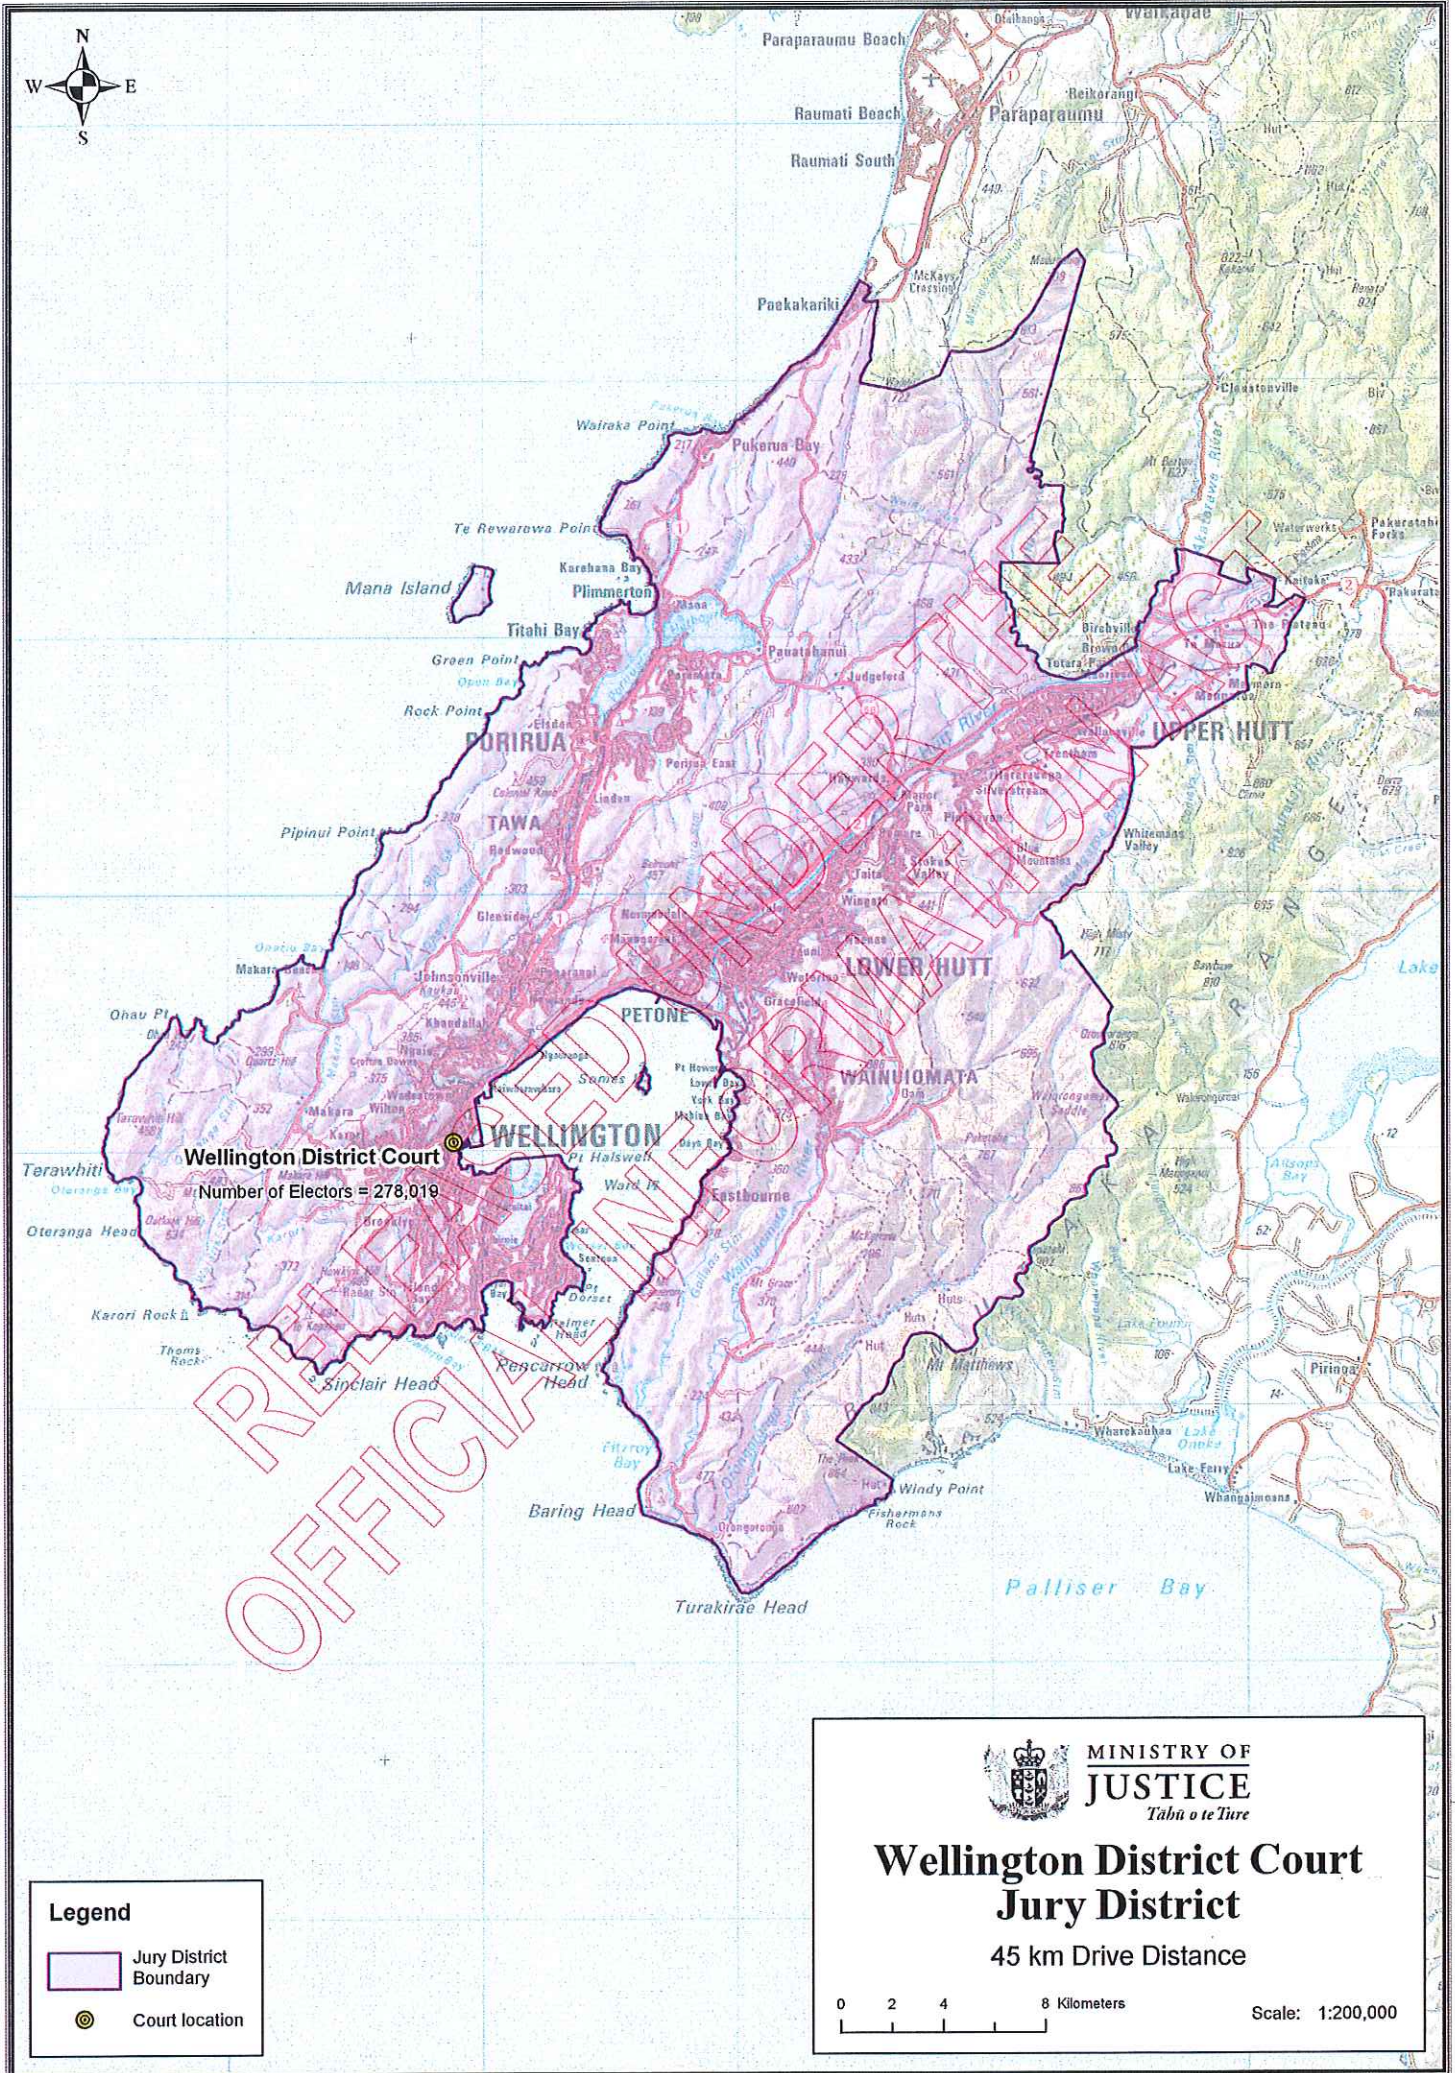

- Jury District Boundary
- Adjoining Jury District Boundary
- Court location

MINISTRY OF JUSTICE
Tāhiri o te Tūru

**Manukau District Court
Jury District**

45 km Drive Distance

0 1.5 3 6 Kilometers Scale: 1:150,000

Legend

- Jury District Boundary
- Adjoining Jury District Boundary
- Court location

MINISTRY OF JUSTICE
Te Kaitiaki

Rotorua High and District Courts Jury District

45 km Drive Distance

0 2.5 5 10 Kilometers

Scale: 1:275,000

Legend

-  Jury District Boundary
-  Court location

 **MINISTRY OF JUSTICE**
Tabu o te Ture

Wellington District Court
Jury District
45 km Drive Distance

0 2 4 8 Kilometers
Scale: 1:200,000

Legend

-  Jury District Boundary
-  Court location

MINISTRY OF JUSTICE
Tāhū o te Tūre

Wellington High Court Jury District

45 km Drive Distance

Scale: 1:200,000

Legend

- Jury District Boundary
- Adjoining Jury District Boundary
- Court location