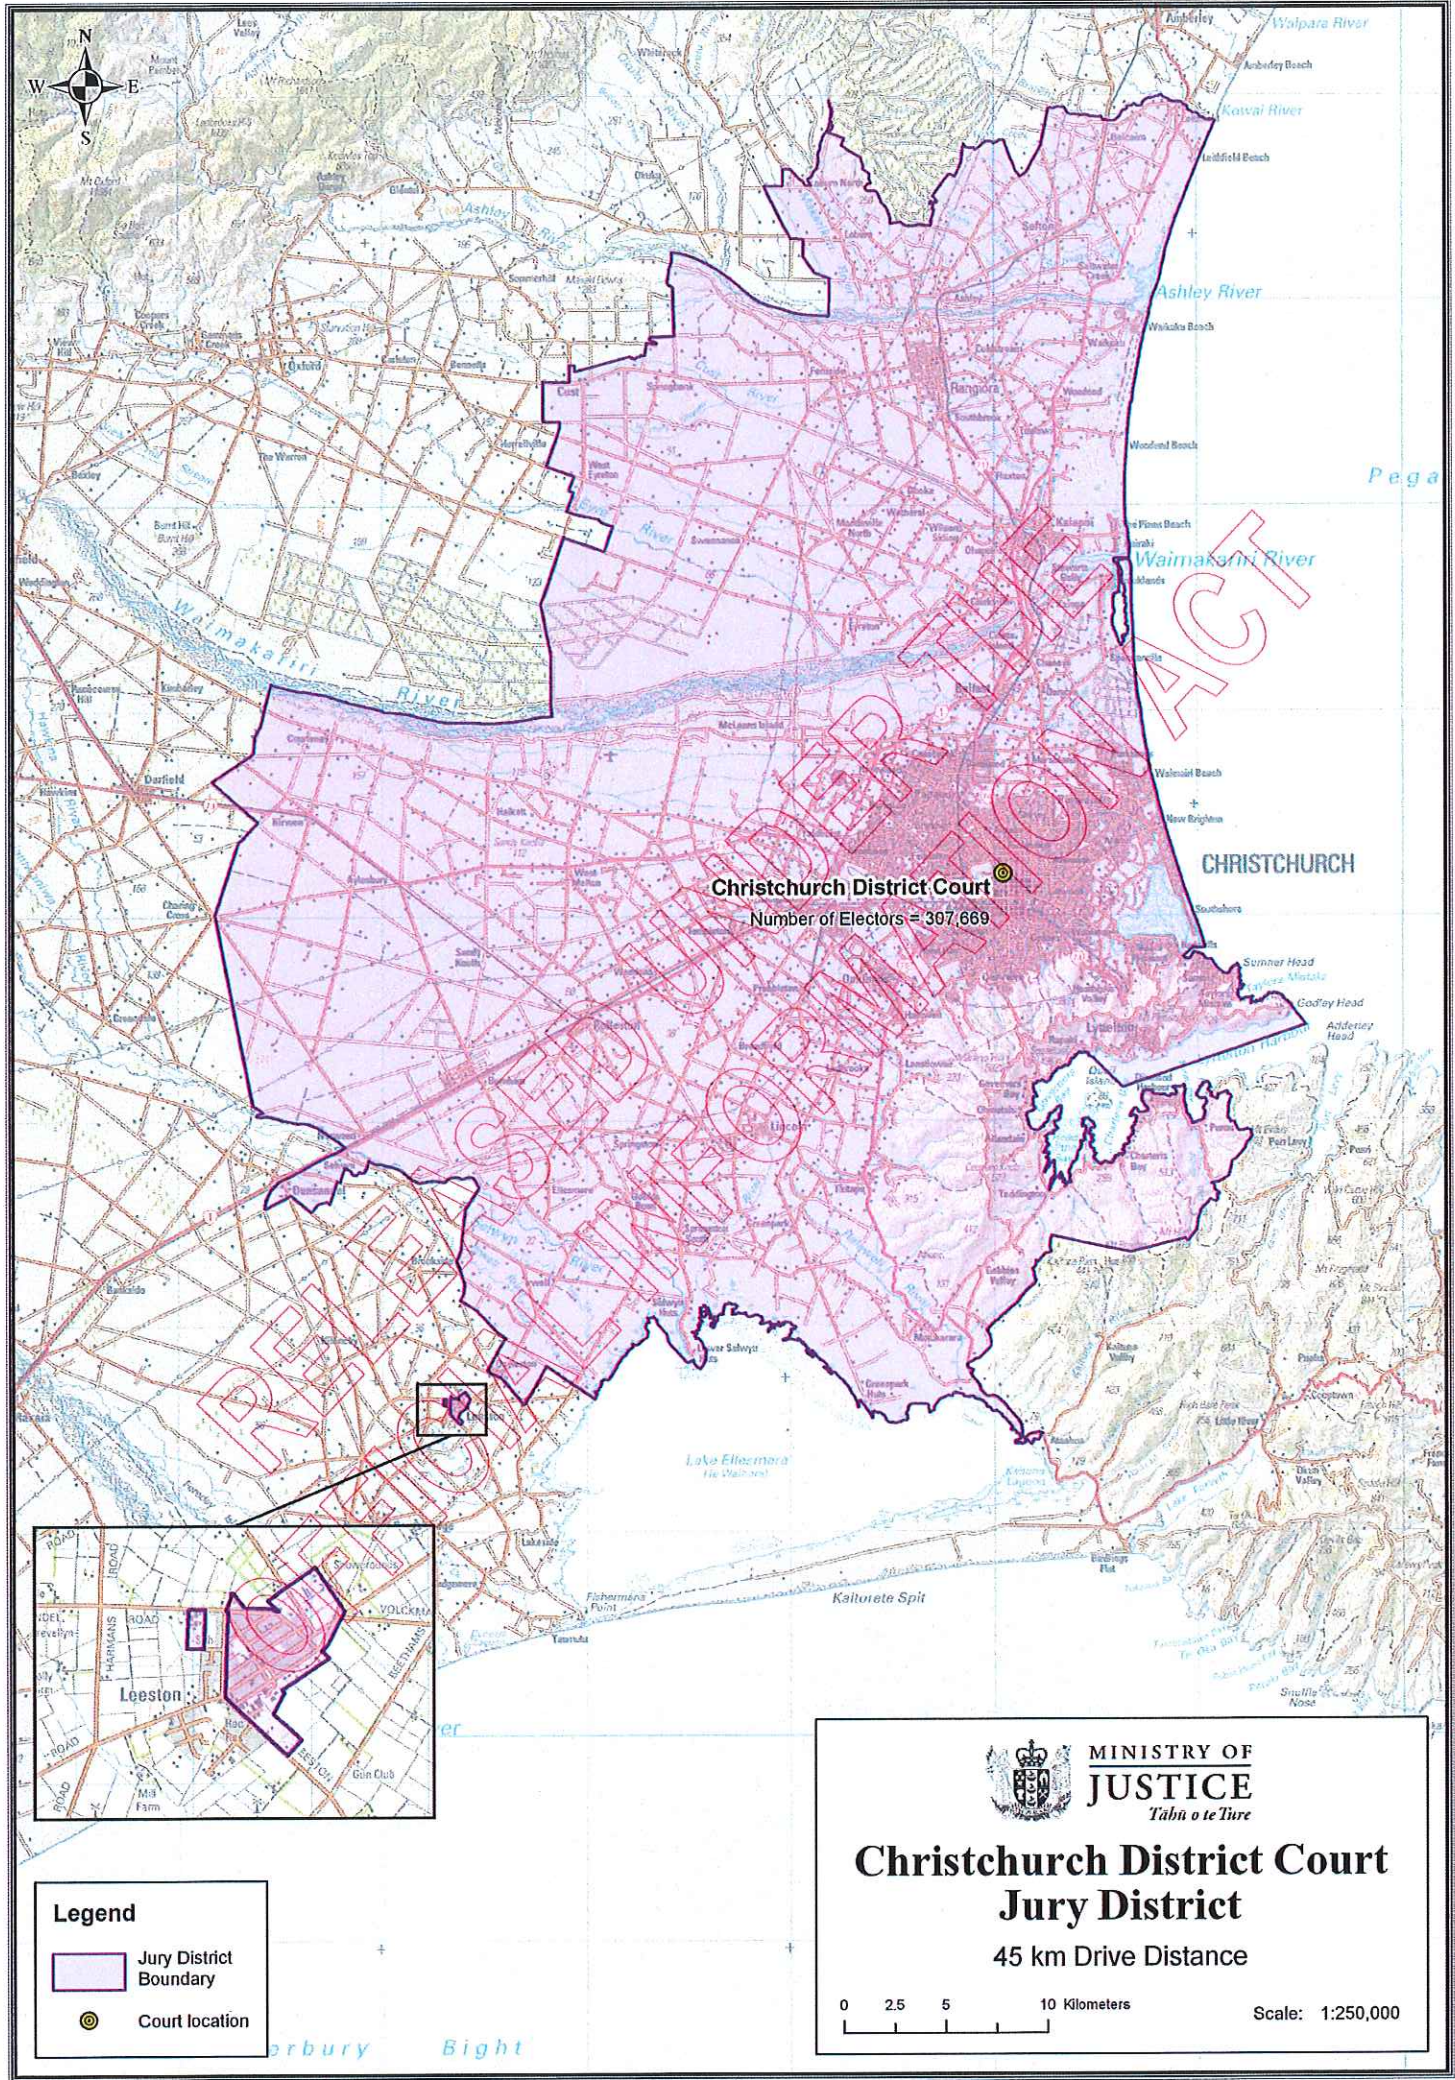

Legend

- Jury District Boundary
- Adjoining Jury District Boundary
- Court location

MINISTRY OF JUSTICE
Tabu o te Ture

Auckland District Court
Jury District
45 km Drive Distance

0 2.5 5 10 Kilometers Scale: 1:250,000

Legend

- Jury District Boundary
- Court location

MINISTRY OF JUSTICE
Tāhū o te Ture

Auckland High Court Jury District

45 km Drive Distance

0 2.5 5 10 Kilometers

Scale: 1:250,000

N
W E
S
Nelson
High and
District Courts
Jury District

45 km Drive Distance

0 2.5 5 10 Kilometers

Scale: 1:250,000

Legend

- Jury District Boundary
- Court location

MINISTRY OF JUSTICE
Tāhū o te Ture

Dunedin High and District Courts Jury District

45 km Drive Distance

- Jury District Boundary
- Adjoining Jury District Boundary
- Court location

MINISTRY OF JUSTICE
Tāhiri o te Tūru

**Manukau District Court
Jury District**

45 km Drive Distance

0 1.5 3 6 Kilometers Scale: 1:150,000