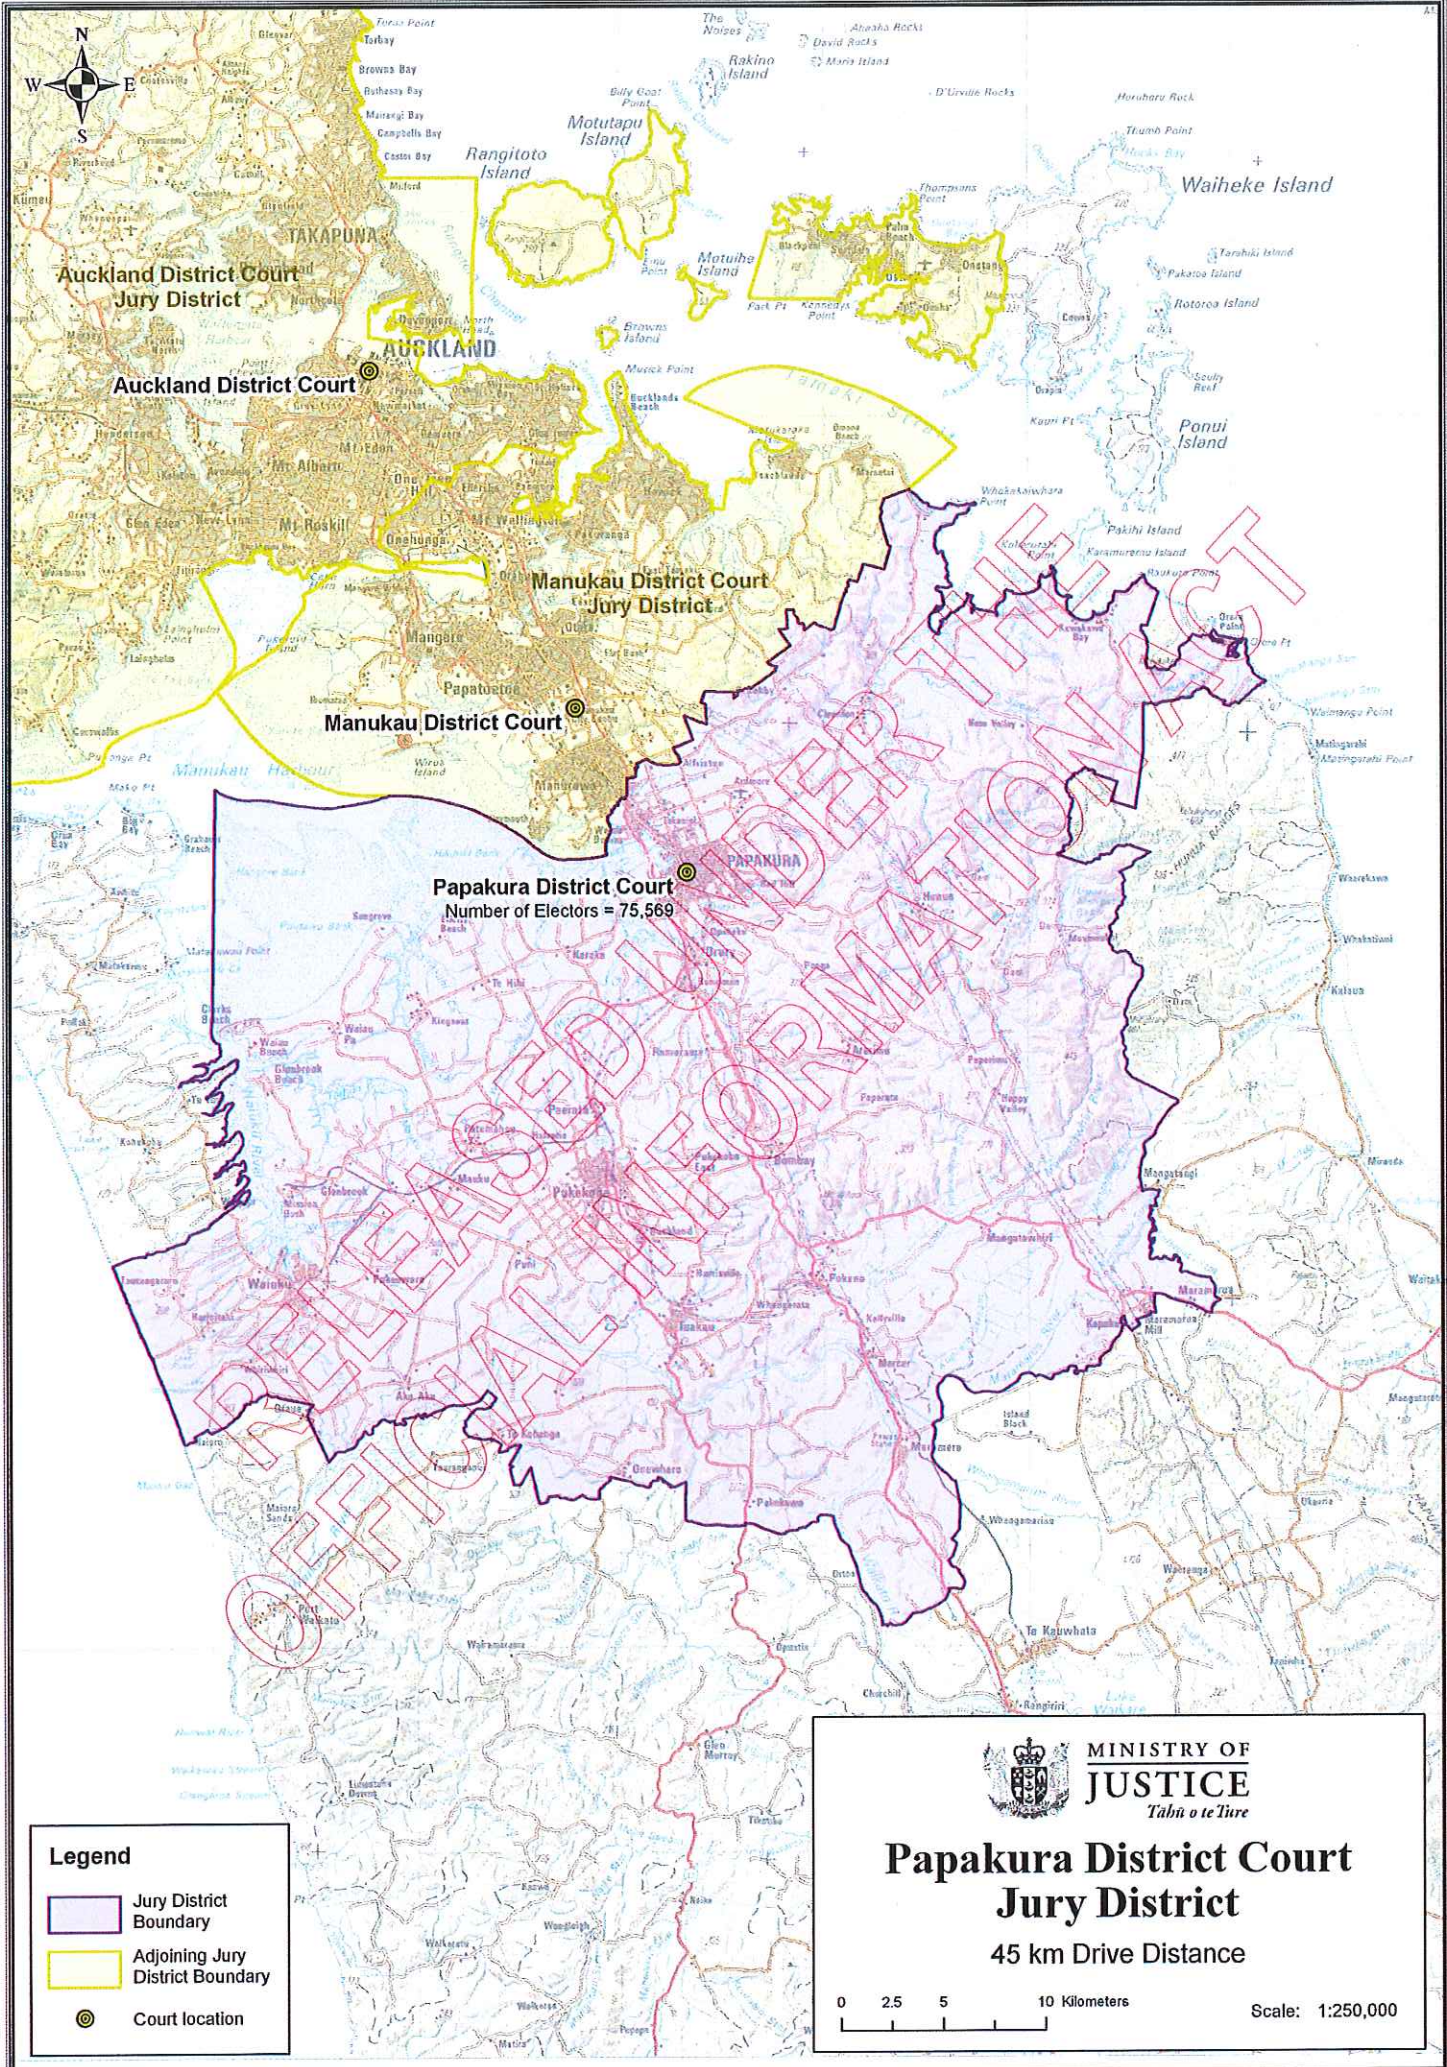

Legend

- Jury District Boundary
- Adjoining Jury District Boundary
- Court location

MINISTRY OF JUSTICE
Tāhū o te Tīre

Papakura District Court Jury District

45 km Drive Distance

0 2.5 5 10 Kilometers   Scale: 1:250,000