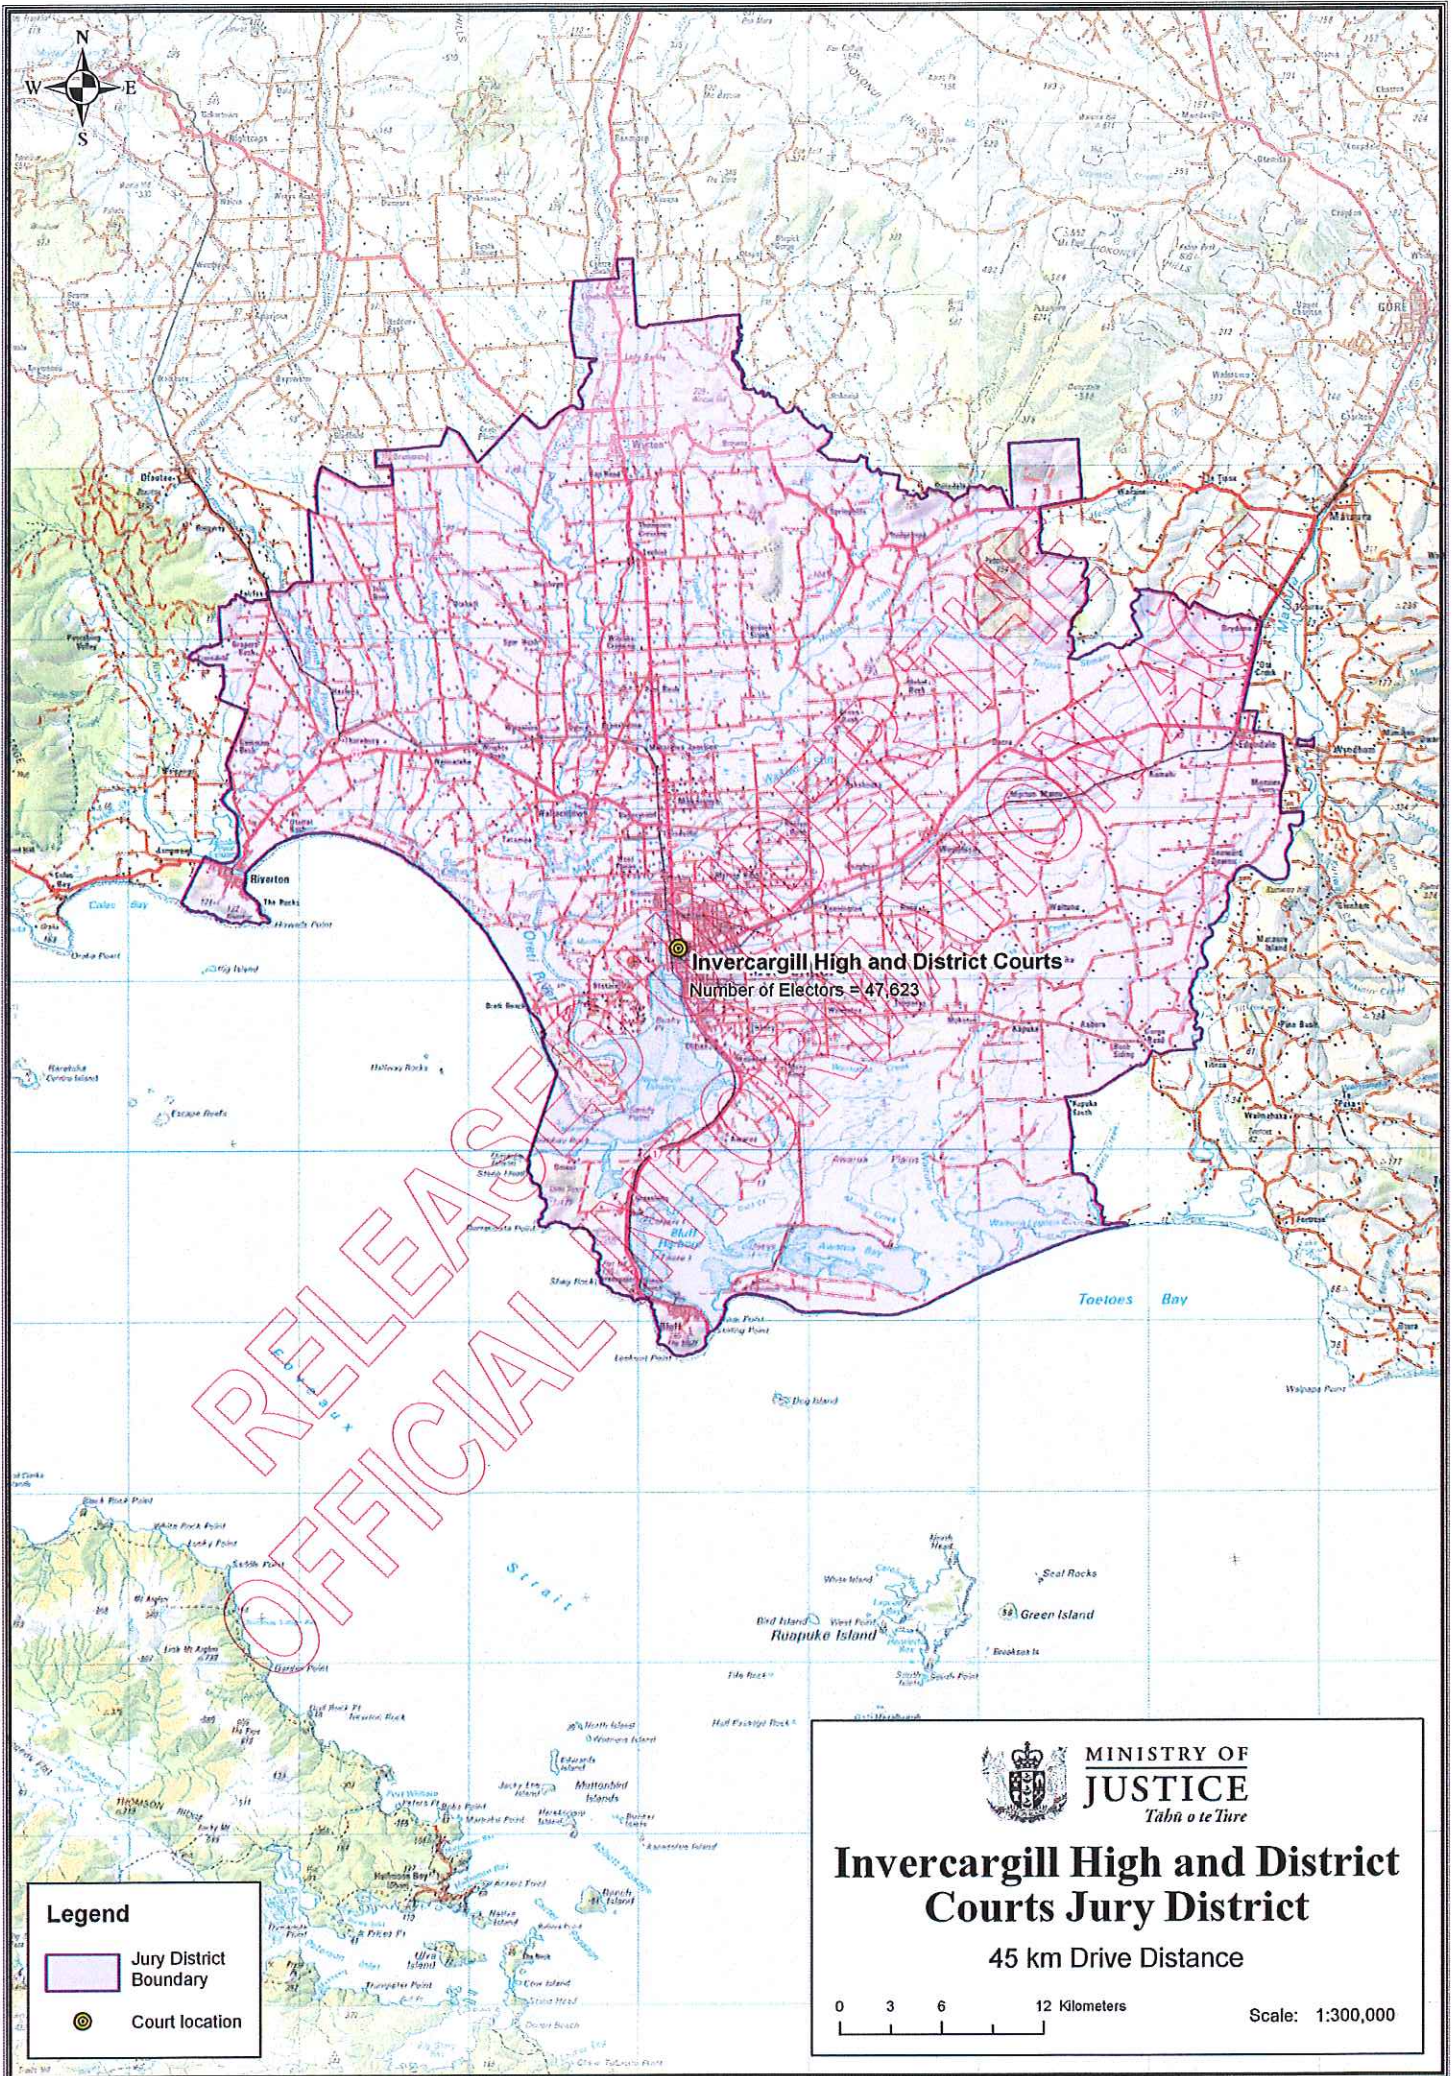

Greymouth High and District Courts Jury District

45 km Drive Distance

0 2.5 5 10 Kilometers

Scale: 1:250,000

Legend

- Jury District Boundary
- Court location

Hamilton High and District Courts Jury District

45 km Drive Distance

RELEASED
OFFICIAL

Legend

- Jury District Boundary
- Court location

MINISTRY OF JUSTICE
Tabu o te Ture

Invercargill High and District Courts Jury District

45 km Drive Distance

0 3 6 12 Kilometers

Scale: 1:300,000

- Jury District Boundary
- Adjoining Jury District Boundary
- Court location

MINISTRY OF JUSTICE
Tāhiri o te Tūru

**Manukau District Court
Jury District**

45 km Drive Distance

0 1.5 3 6 Kilometers Scale: 1:150,000

Scale: 1:275,000

Legend

-  Jury District Boundary
-  Court location

 **MINISTRY OF JUSTICE**
Tabu o te Ture

Wellington District Court
Jury District
45 km Drive Distance

0 2 4 8 Kilometers
Scale: 1:200,000

Legend