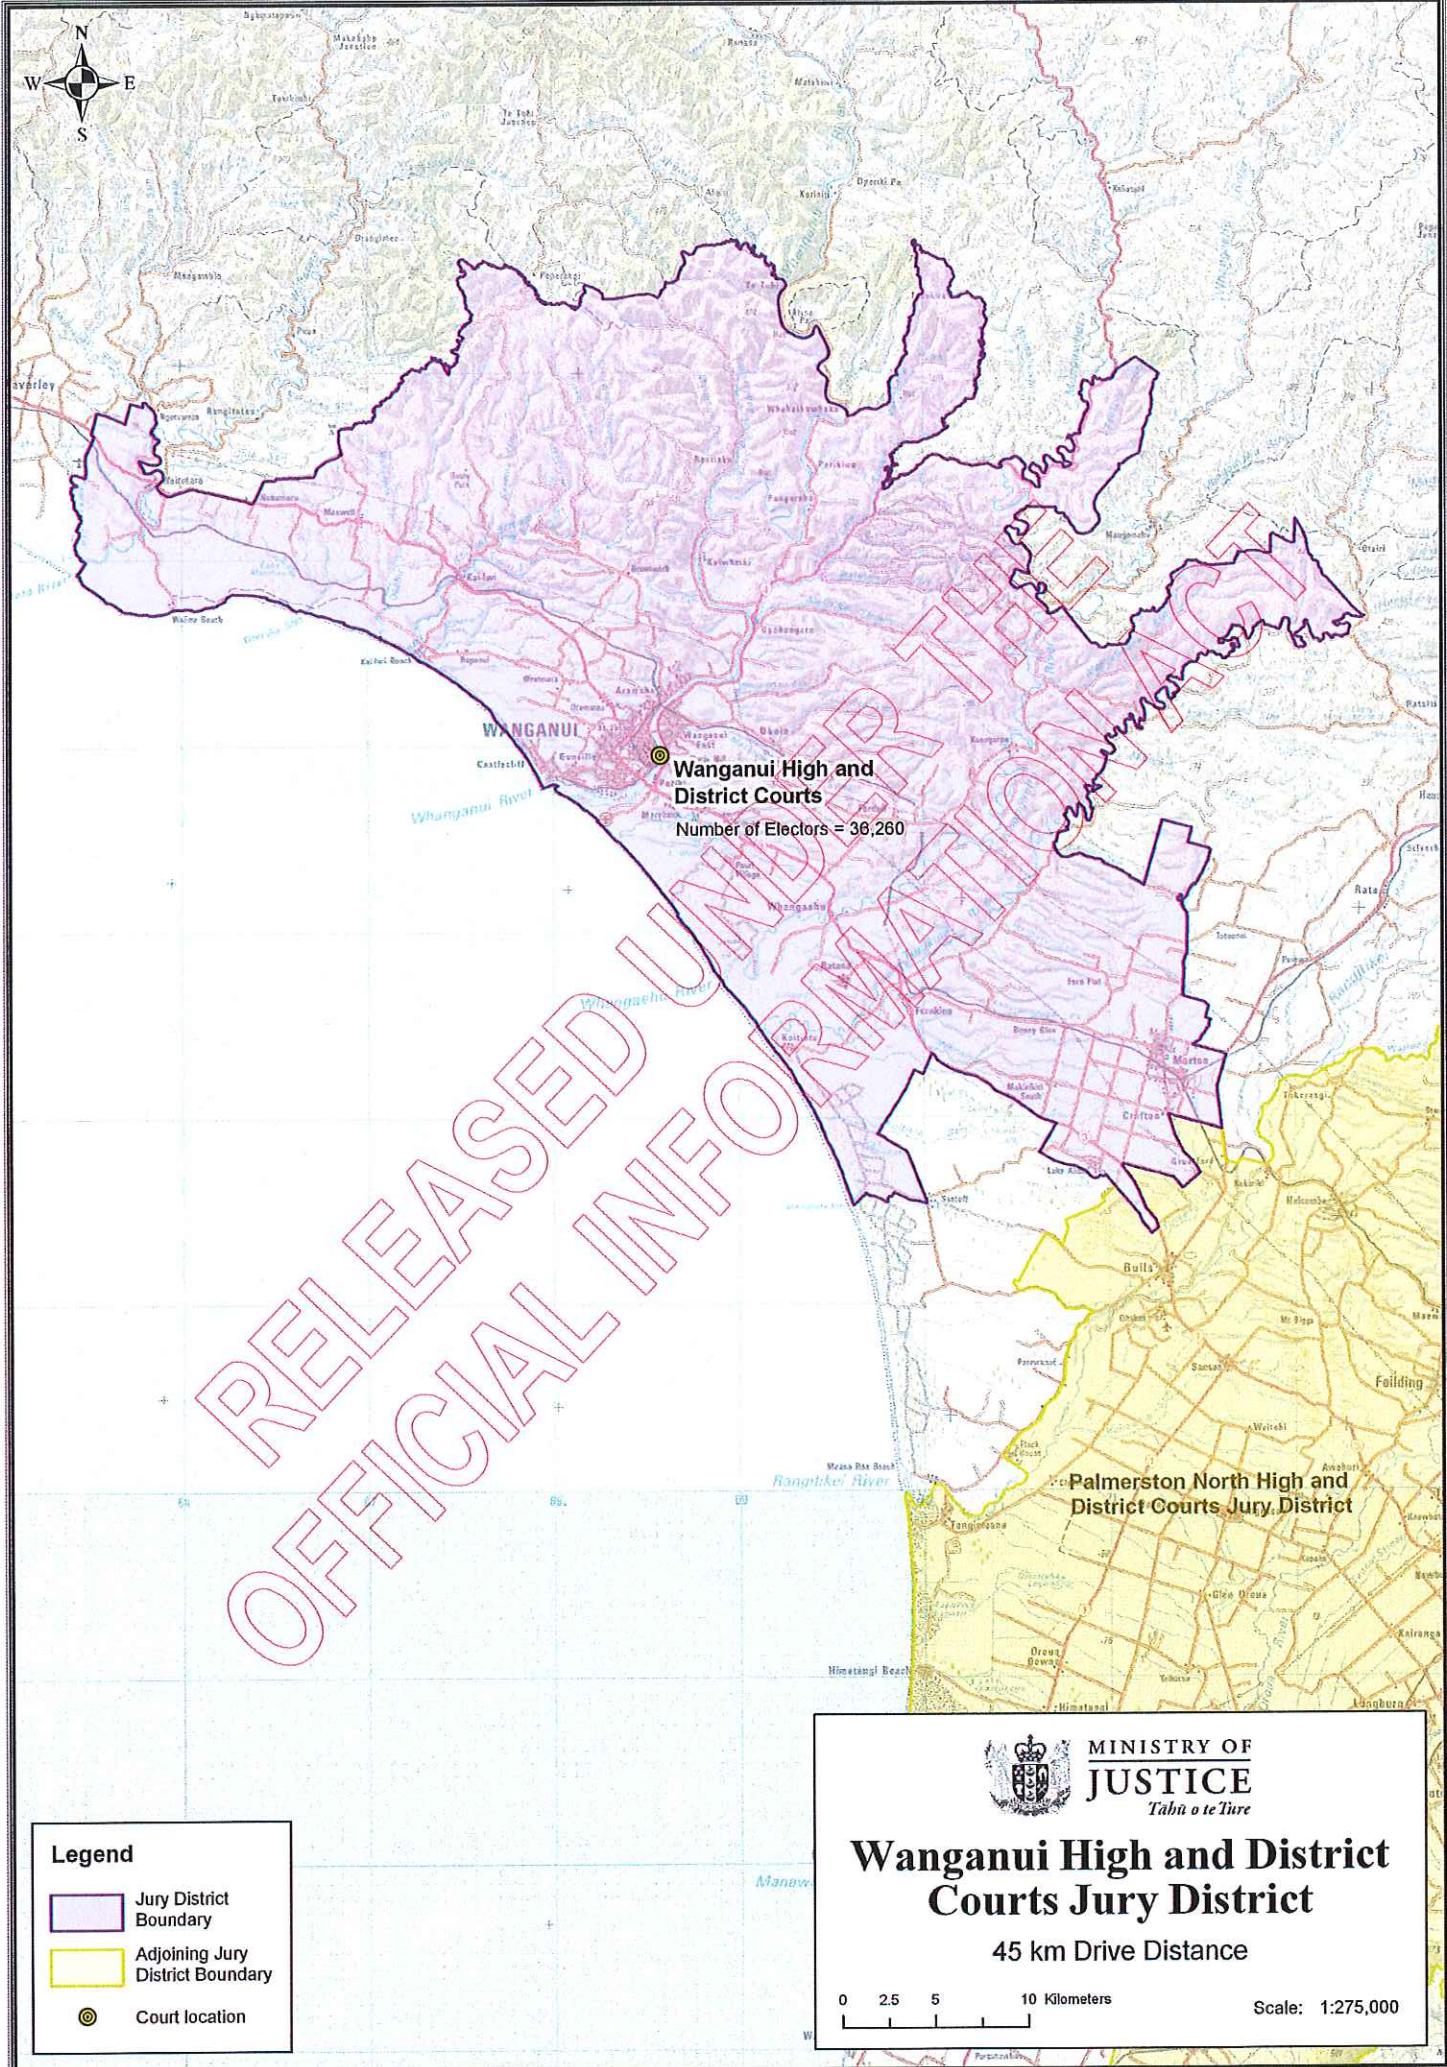

Legend

- Jury District Boundary
- Adjoining Jury District Boundary
- Court location

MINISTRY OF JUSTICE
Tabu o te Ture

Auckland District Court
Jury District
45 km Drive Distance

0 2.5 5 10 Kilometers Scale: 1:250,000

- Jury District Boundary
- Adjoining Jury District Boundary
- Court location

MINISTRY OF JUSTICE
Tāhiri o te Tūru

**Manukau District Court
Jury District**

45 km Drive Distance

0 1.5 3 6 Kilometers Scale: 1:150,000

Scale: 1:275,000

Legend

-  Jury District Boundary
-  Court location

 **MINISTRY OF JUSTICE**
Tabu o te Ture

Wellington District Court
Jury District
45 km Drive Distance

0 2 4 8 Kilometers
Scale: 1:200,000

Legend

-  Jury District Boundary
-  Court location

MINISTRY OF JUSTICE
Tāhū o te Tūre

Wellington High Court Jury District

45 km Drive Distance

Scale: 1:200,000

Legend

- Jury District Boundary
- Adjoining Jury District Boundary
- Court location