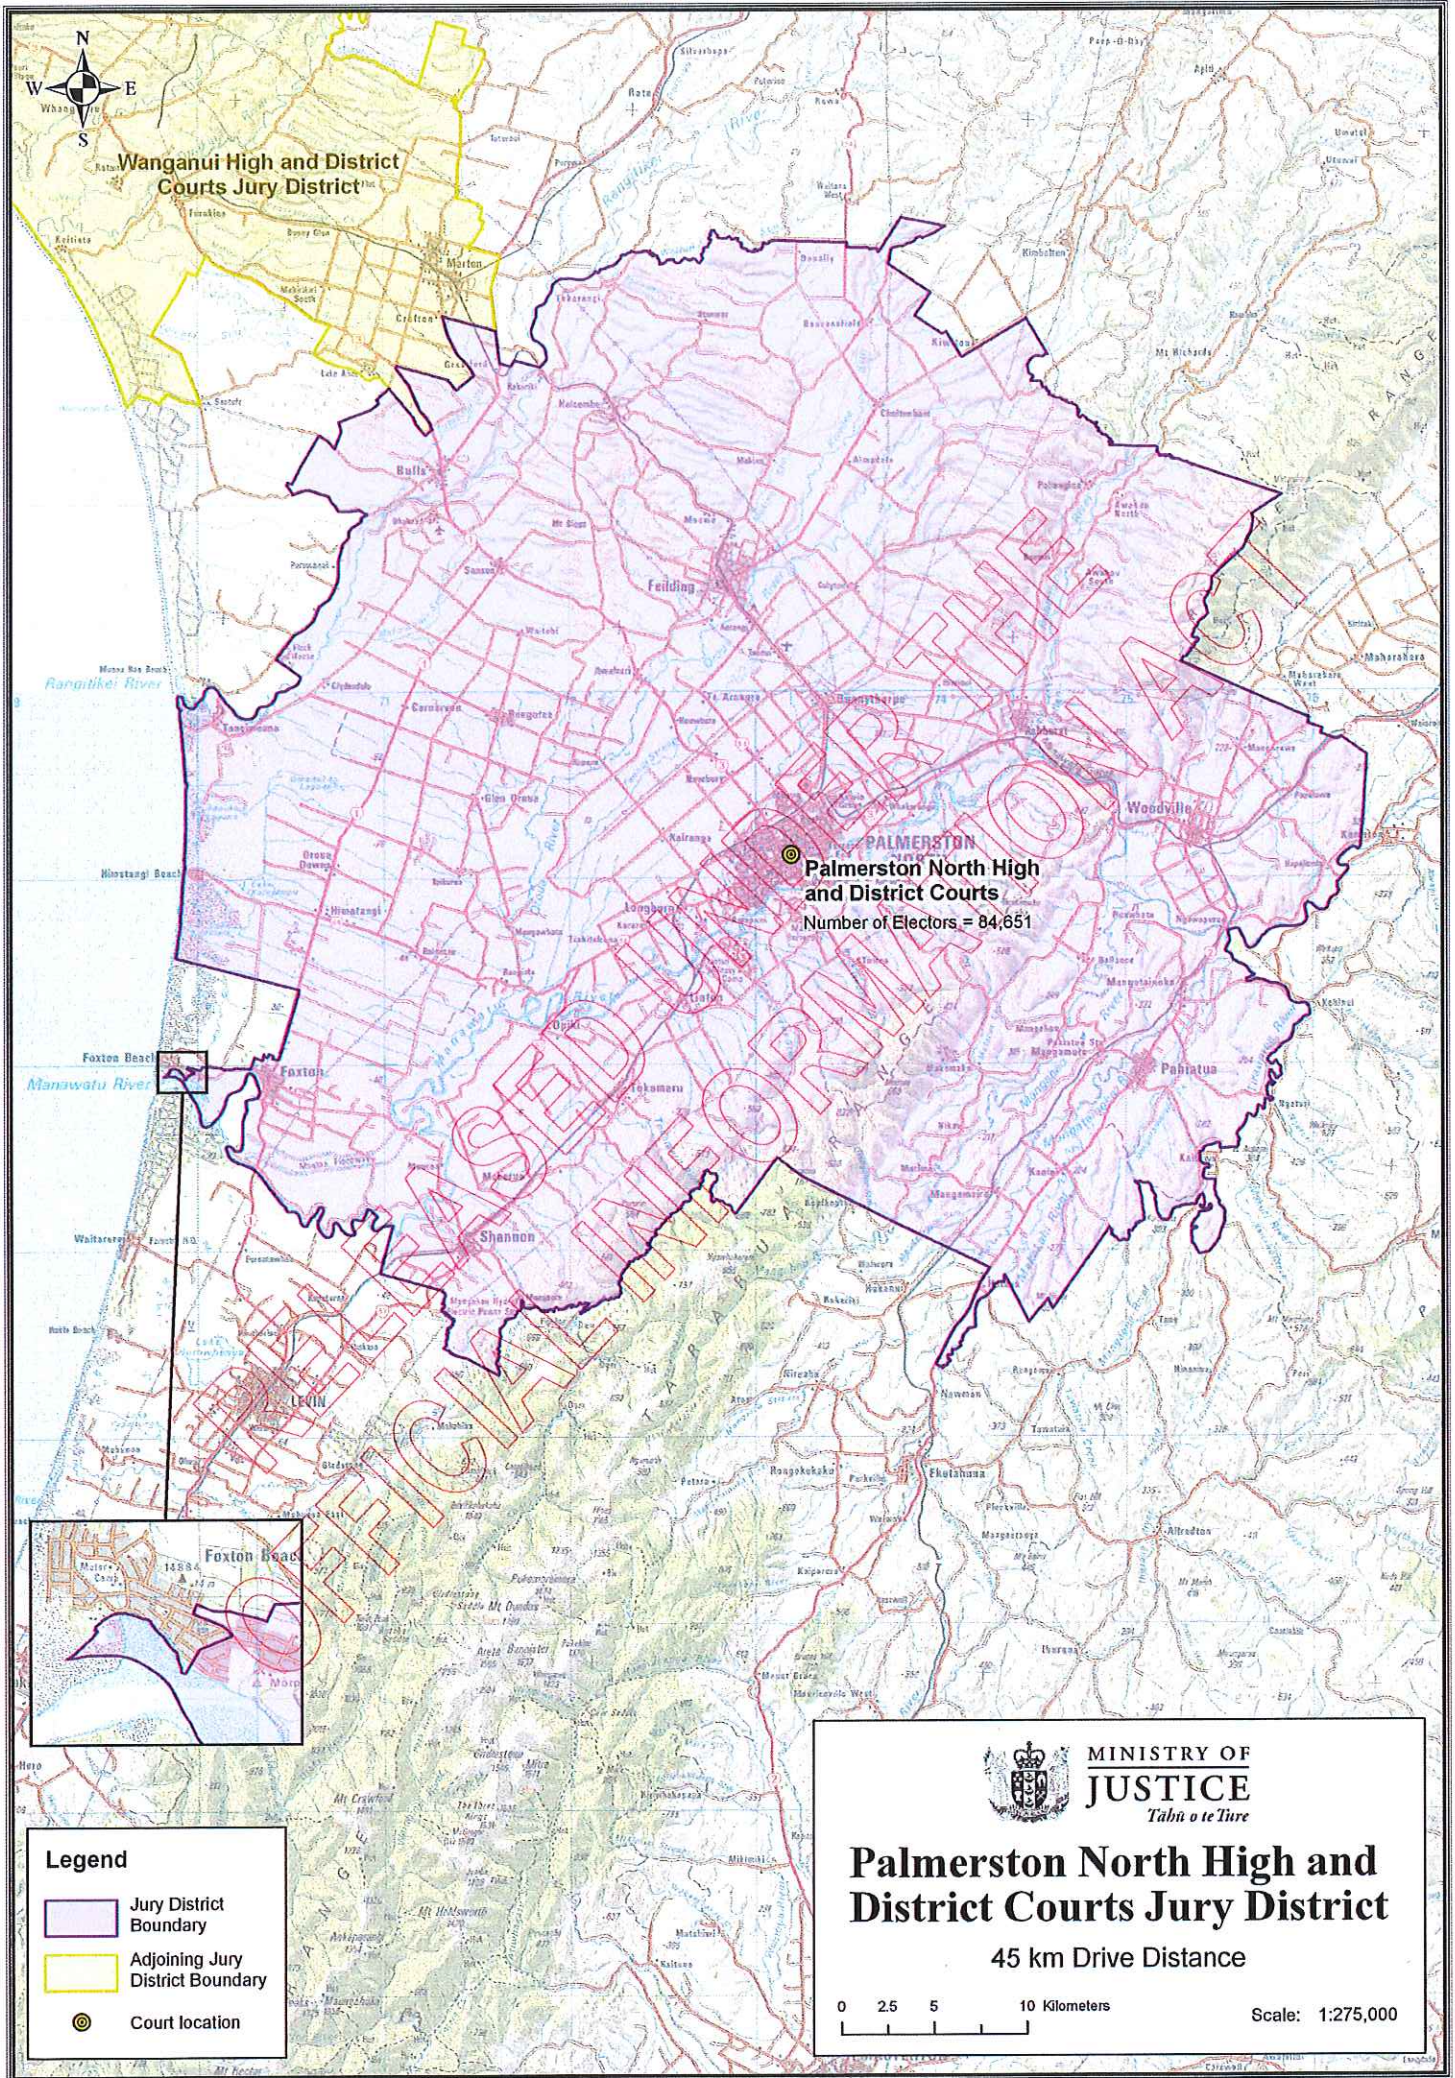

Palmerston North High and District Courts
Number of Electors = 84,651

Legend

- Jury District Boundary
- Adjoining Jury District Boundary
- Court location

MINISTRY OF JUSTICE
Tāhū o te Ture

Palmerston North High and District Courts Jury District

45 km Drive Distance

0 2.5 5 10 Kilometers   Scale: 1:275,000