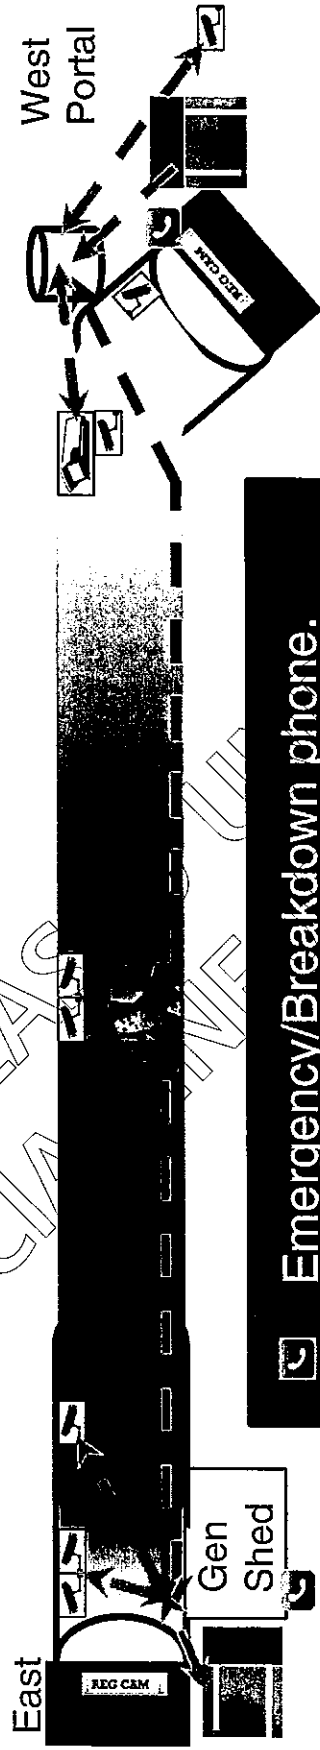

Homer Tunnel Remote monitoring

-  Emergency/Breakdown phone.
-  IR camera with IR flood lighting.
-  Thermal imaging camera.
-  Registration Plate capture.
-  Traffic Message Sign.
-  Airflow & voice communication.