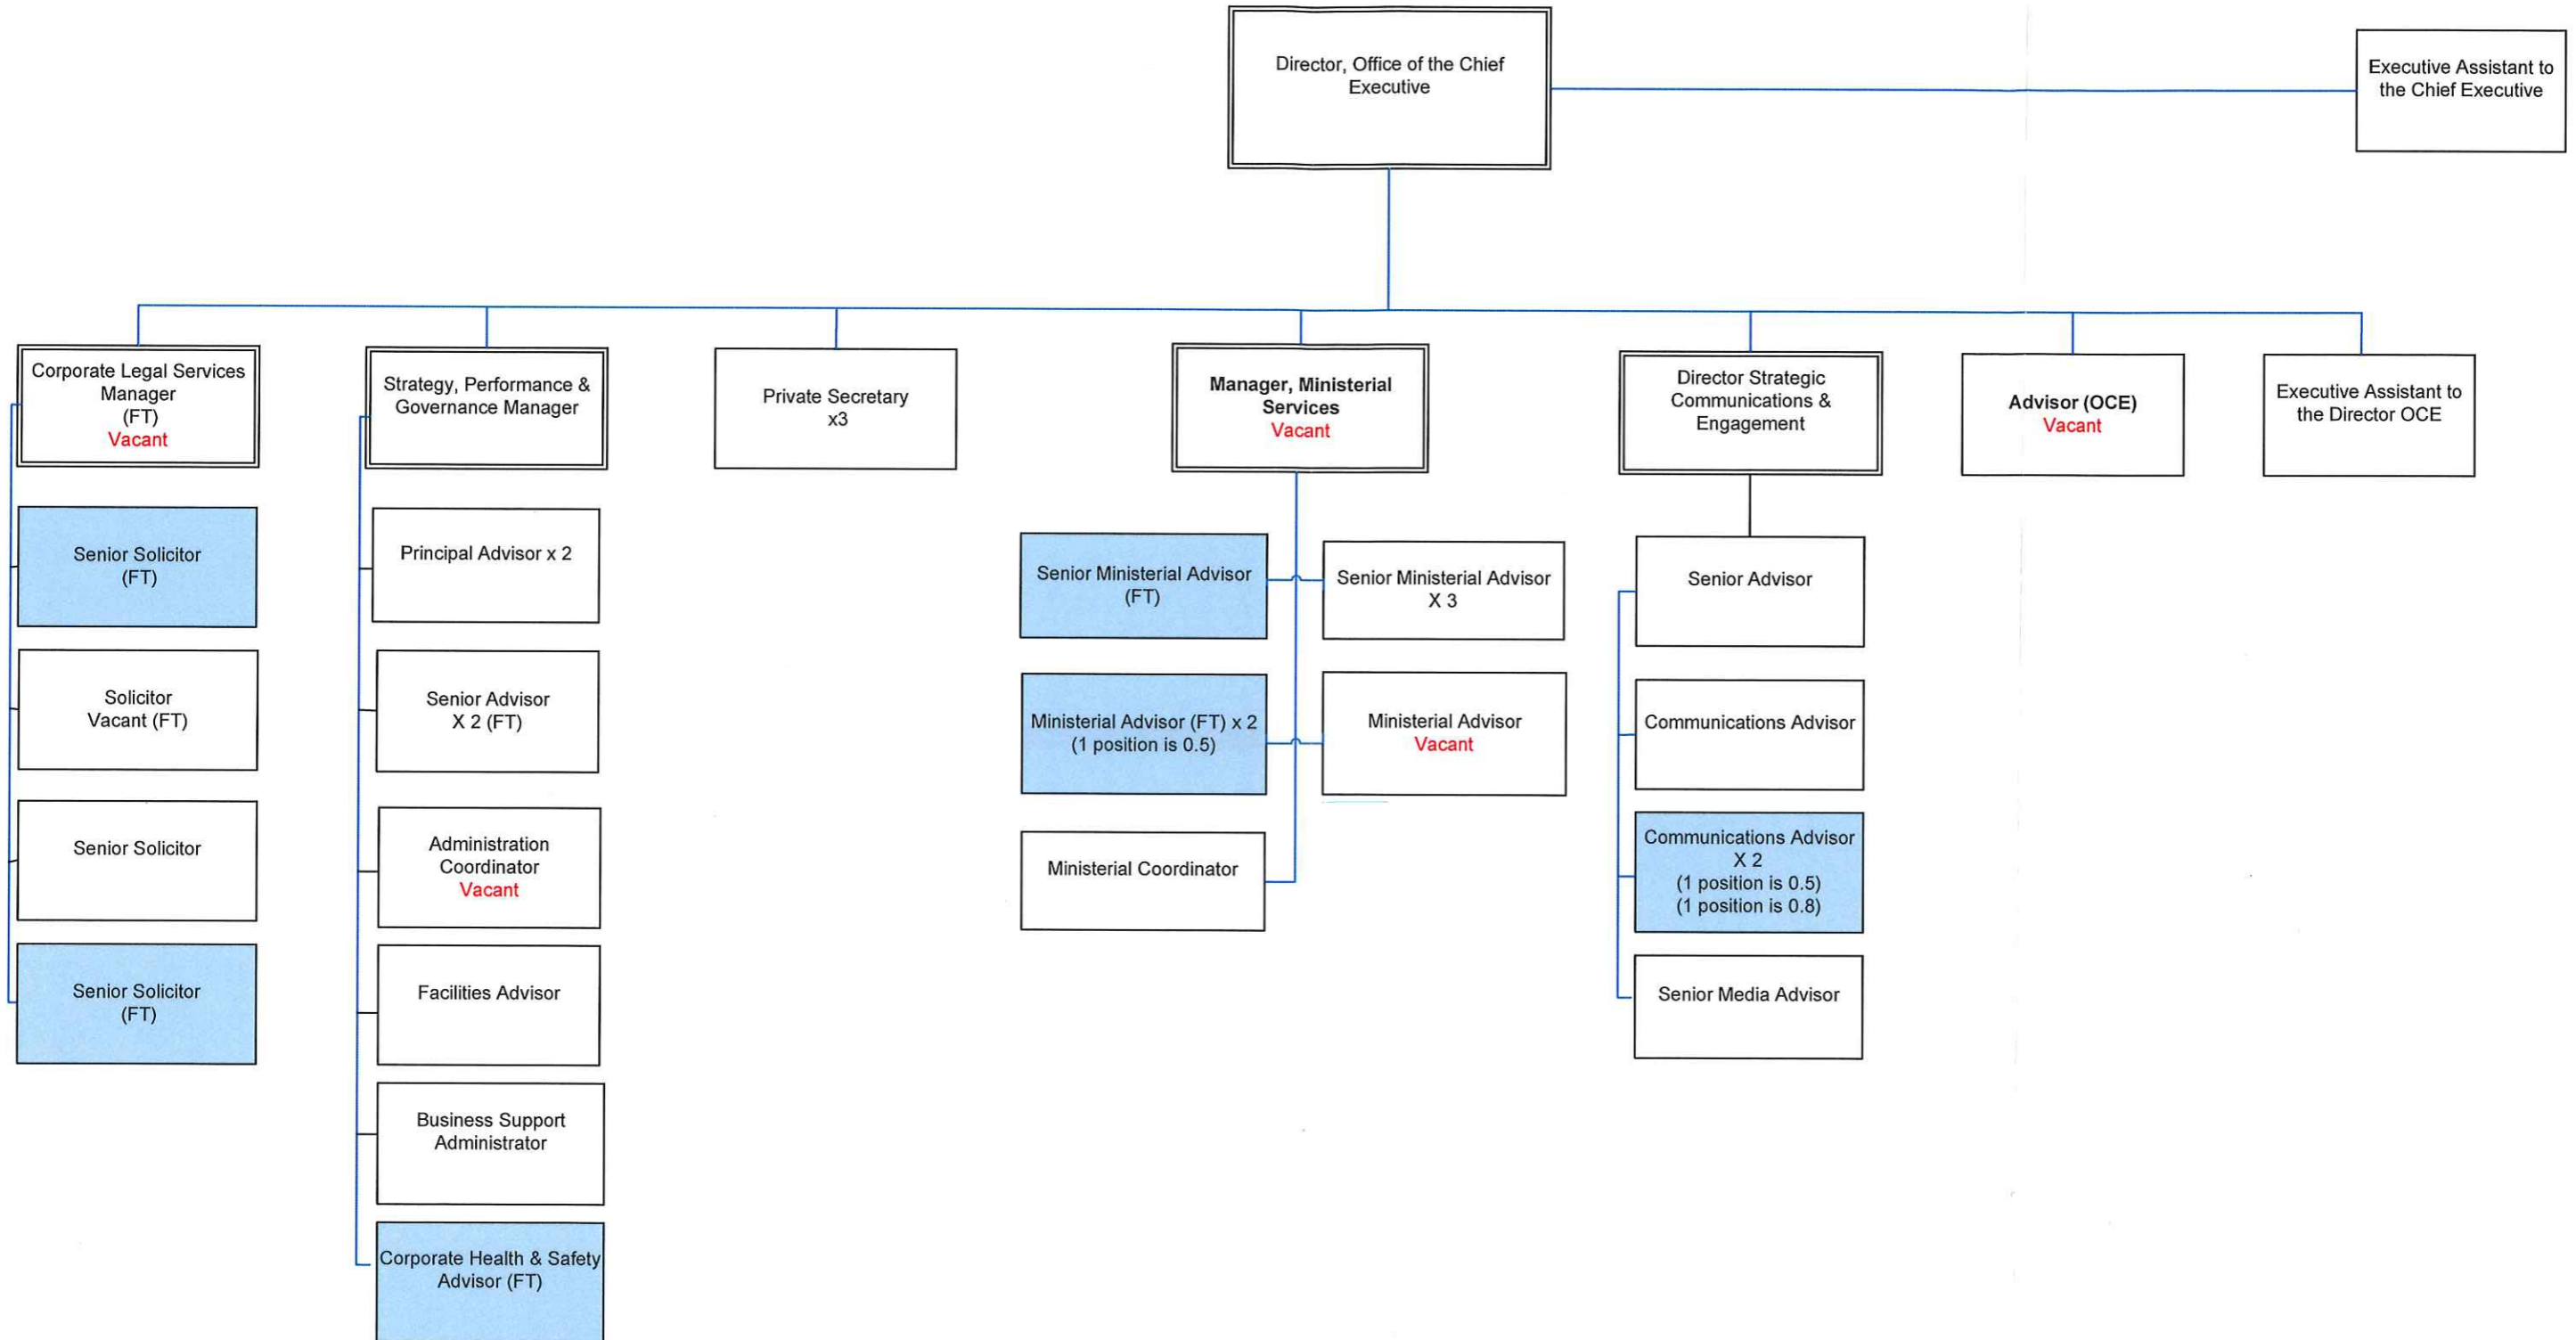

Office of the Chief Executive

As at April 2018

Permanent employees		Christchurch
Fixed Term (FT)		
Seconded In		
Vacant positions		
*Accepted, but yet to start		Wellington