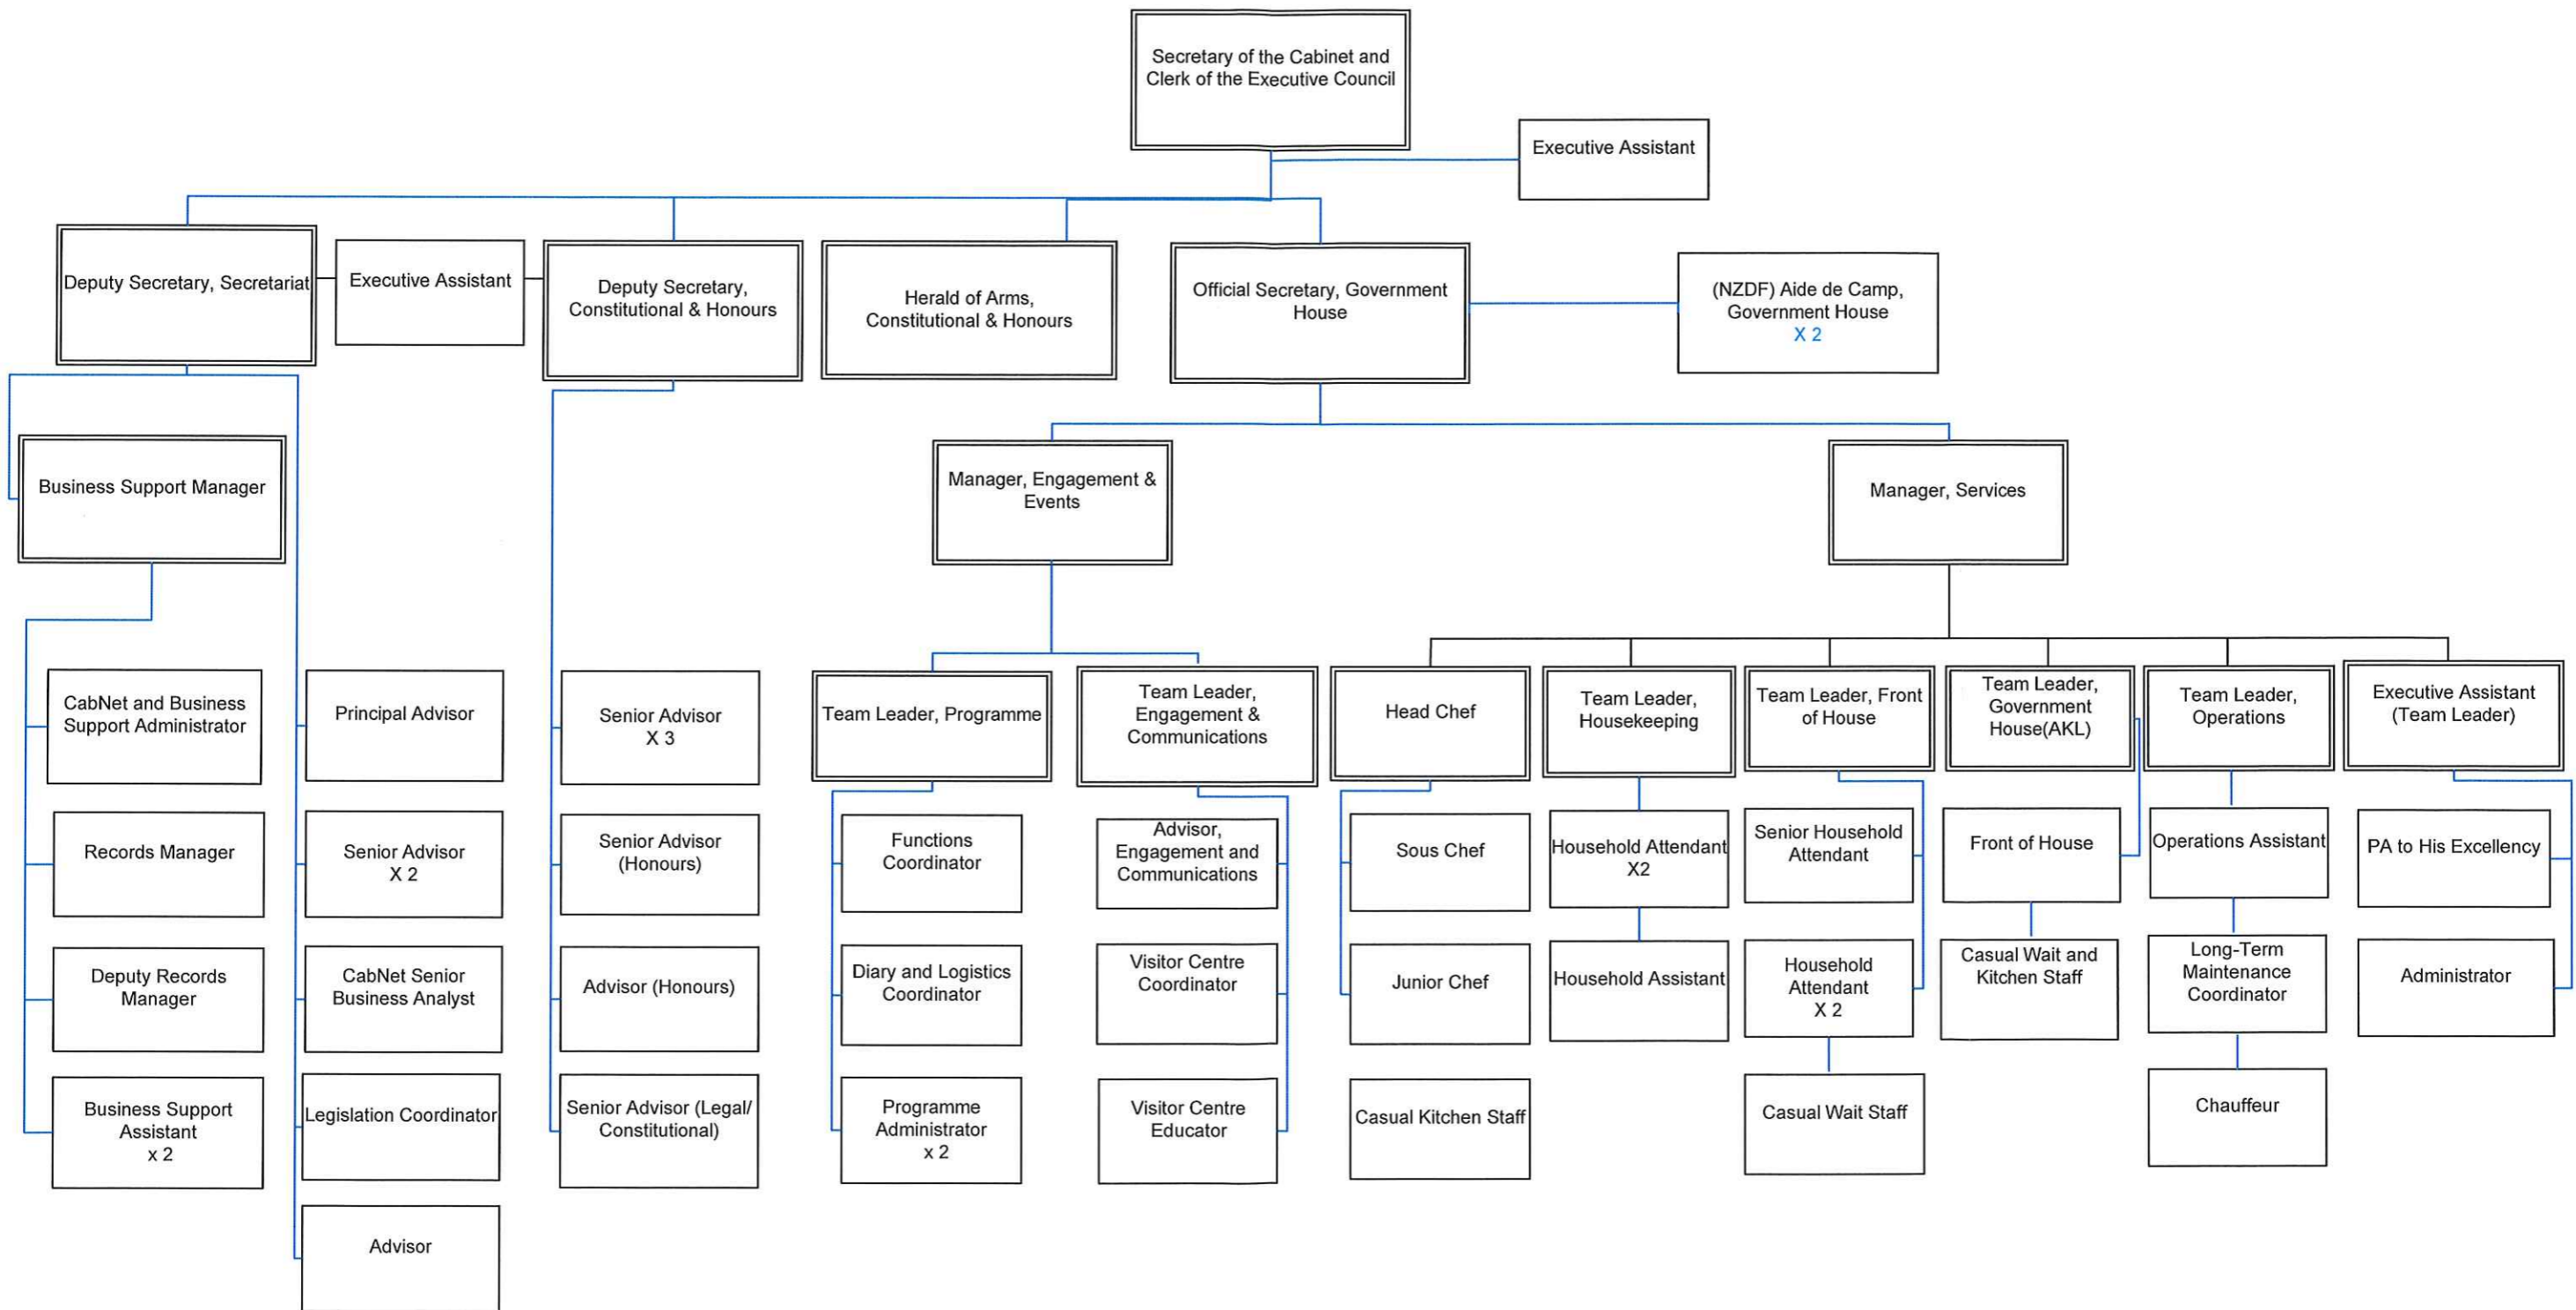

Cabinet Office & Government House

As at April 2018

Permanent employees
Fixed Term (FT)
Seconded In
Vacant positions
Contractor/Temp
*Accepted, but yet to start