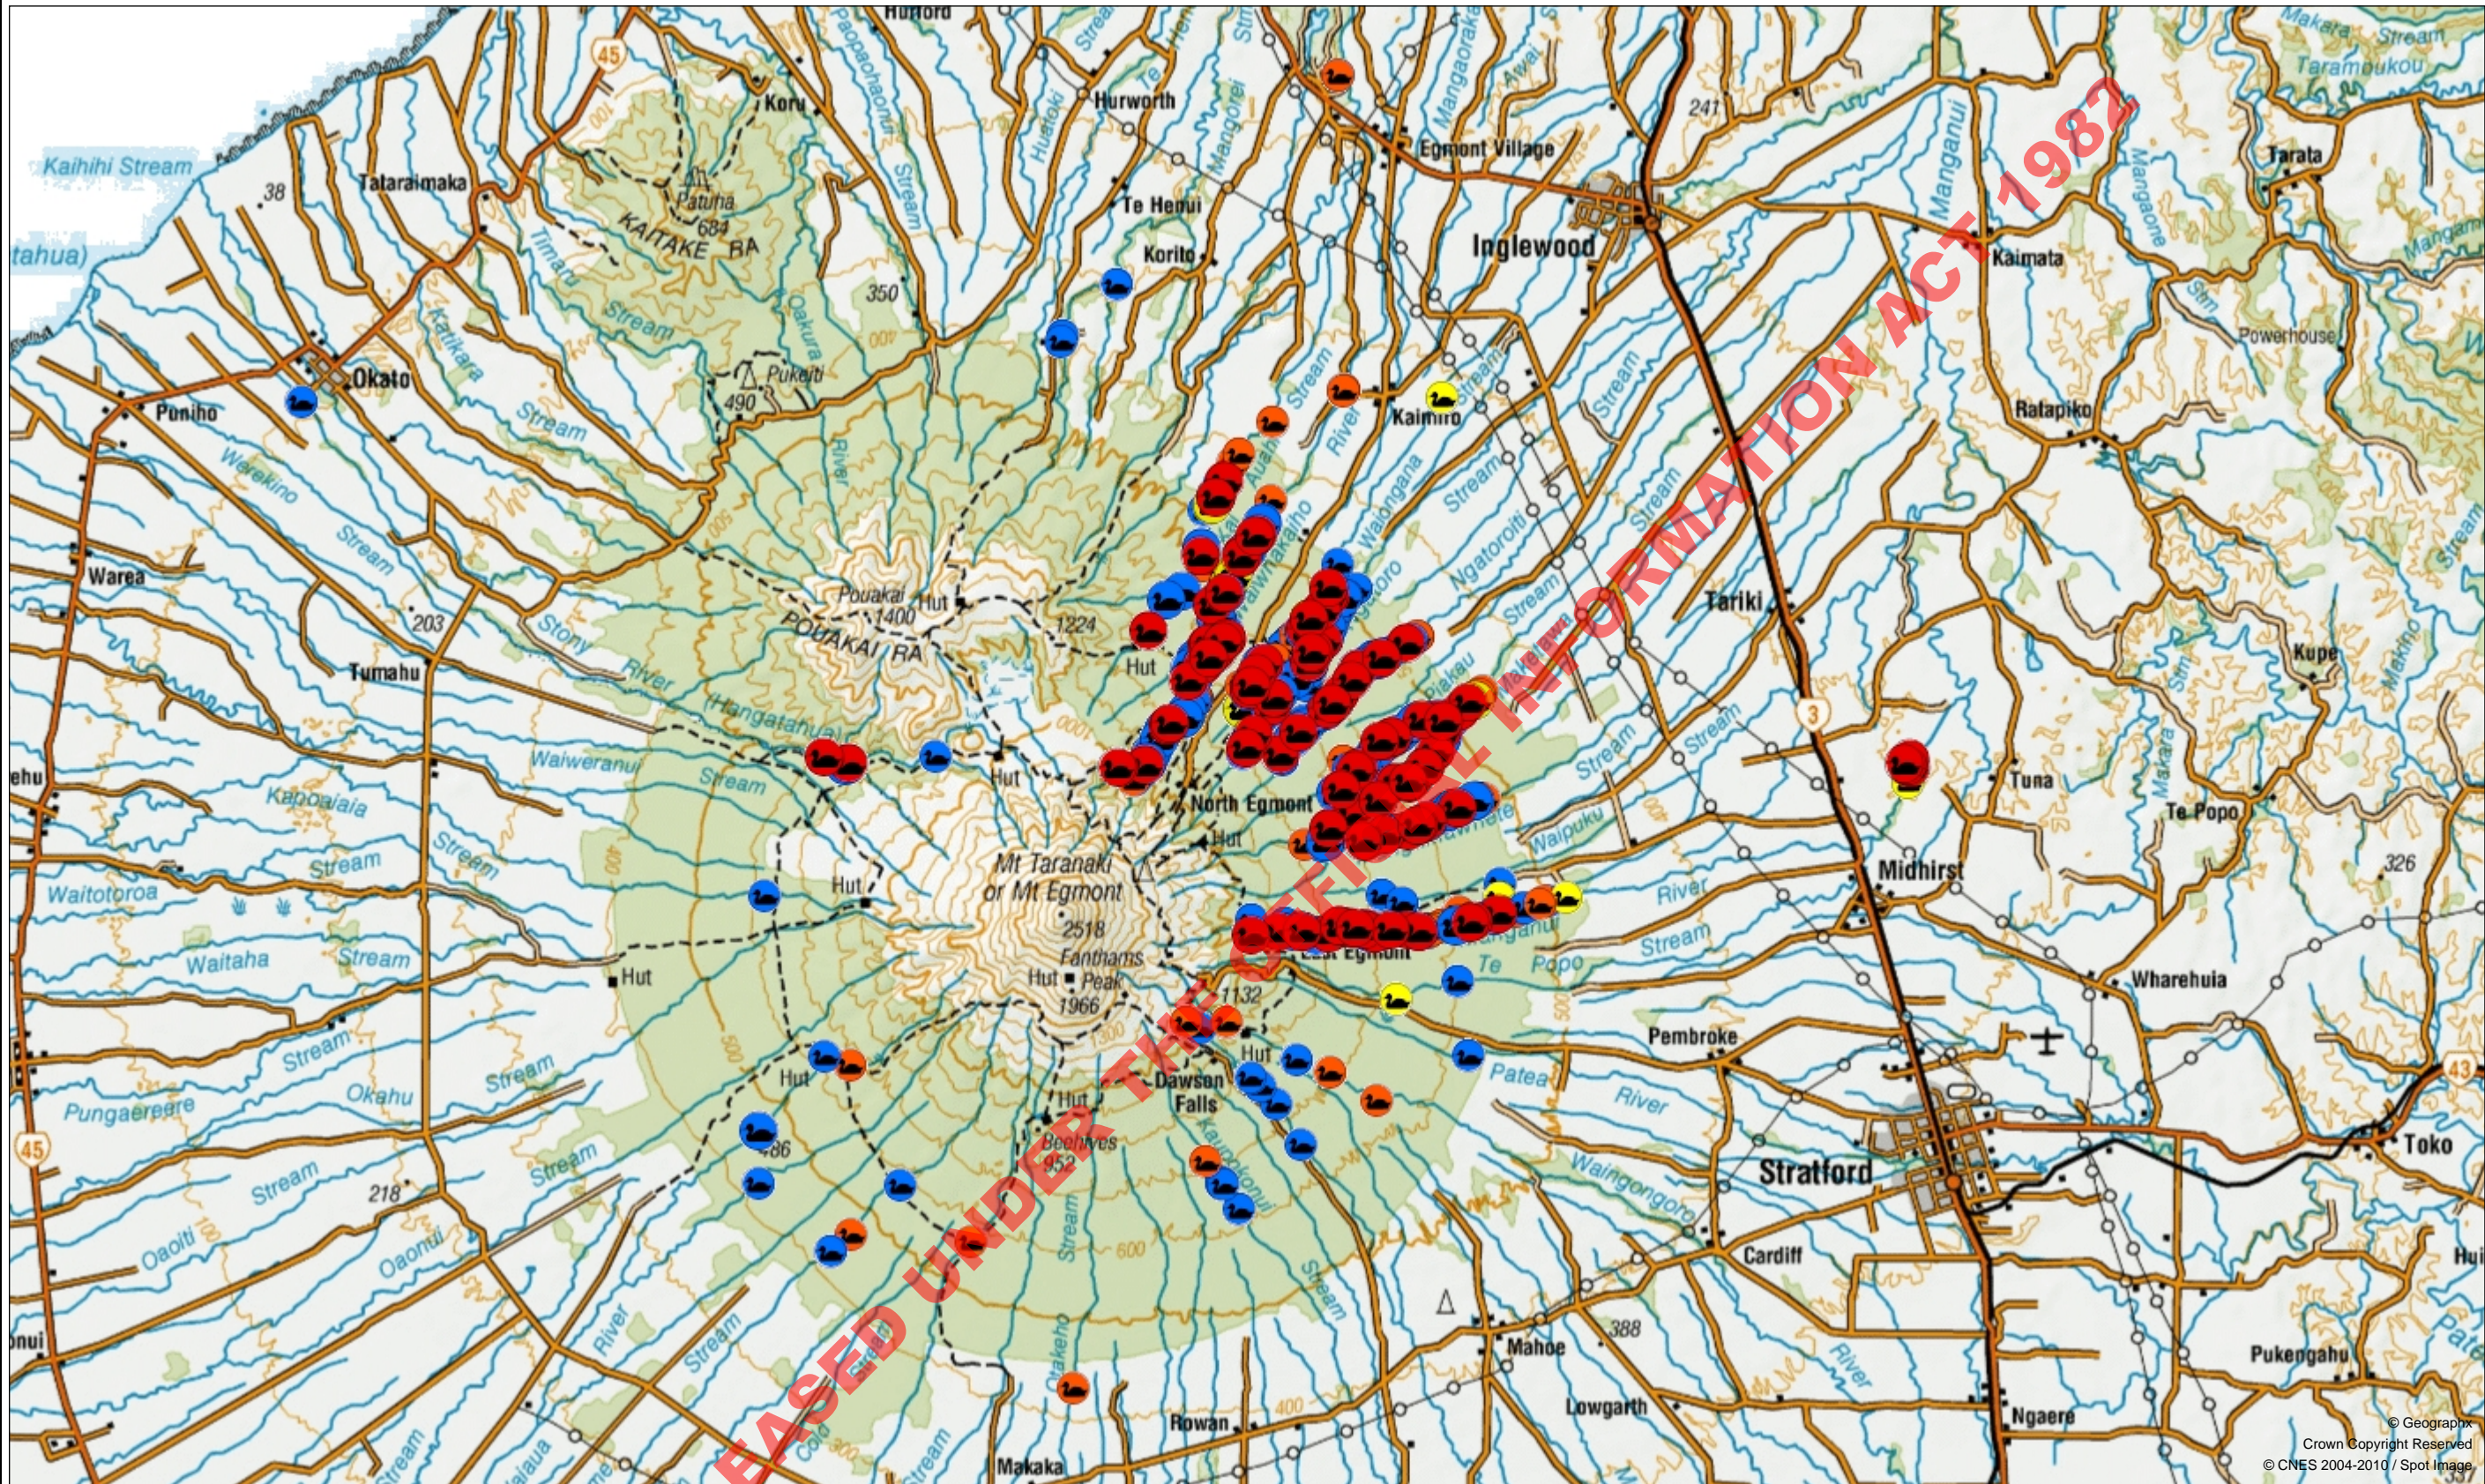

Who Forever

Date Printed: 26 March 2019

- Legend**
- Current Season Pairs
 - Current Season Single Adults
 - Current Season Lone Juvenils
 - Observation History**
 - Pair
 - Single Adult
 - Lone Juvenile

RELEASED UNDER INFORMATION ACT 1987

SCALE 1: 144,447

7.3 0 7.3 Kilometers

Projection: NZGD_2000_New_Zealand_Transverse_Mercator

This map is a user generated static output from an Internet mapping site and is for reference only. Data layers that appear on this map may or may not be accurate, current, or otherwise reliable.

THIS MAP IS NOT TO BE USED FOR NAVIGATION